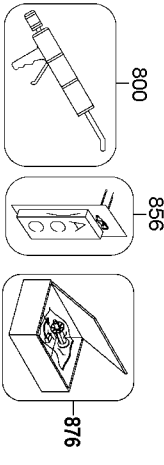

ITEM 49 IS A TRIP FOOT ASSEMBLY CONSISTING OF ITEMS 80 AND 81

N88RH
PNEUMATIC STICK NAILERS
CLAVADORA NEUMÁTICA ALIMENTADA POR BARRA
CLOUEUR PNEUMATIQUE EN BANDES

Parts List for N88RH Type 0

Item Number	Part Number	Description	Qty Required
1	MSF8125-25	SCREW-SFHCS M8 X 1.2	1
2	108555	MOUNT-SHOCK	1
3	112633	COVER-EXHAUST	1
4	116961	SEAL-COVER EXHAUST	1
5	108418	SPACER-COVER EXHAUST	1
6	MSC6100-30	SCREW-SHCS-M6X1.00X3	5
7	MPW6.3	WASHER-PWN M6	4
8	108559	CAP-MACHINING	1
9	108416	SEAL-FRAME	1
10	103859	NUT-HFN-M8X1.25	1
11	107236	BUMPER-PISTON STOP	1
12	107235	SPRING-COMPRESSION	1
13	112635	O-RING-1.988X.118	1
14	107234	HEAD VALVE	1
15	107658	O-RING-2.512X.118	2
16	851606-S	O-RING-1.850X.210	1
17	158582	ASSEMBLY-PISTON/DRIV	1
18	158547	PISTON-MAIN-RH FLANG	1
19	158548	DRIVER-RH FLANGED	1
20	107142	RETAINER	1
21	107141	SEAL-CYLINDER SLEEVE	1
22	144625	SLEEVE-CYLINDER	1
23	89673	O-RING	2
24	175520	SEAL-CHECK	1
25	108563	RING-CYLINDER SLEEVE	1
26	108718	O-RING-3.484X.139	1
27	108560	SEAL-END CAP	1

Parts List for N88RH Type 0

Item Number	Part Number	Description	Qty Required
28	108722	CAP-END	1
29	T50118	WASHER-PLAIN	4
30	MSC5080-20	SCREW-SOC HD. CAP M5	4
31	112733	PROTECTOR-FRAME	2
32	MHE3050-100	NUT-NYLON M3X.50	2
33	120879	LABEL-N88RH	1
34	000000-00	No Longer Available	1
34	000000-00	No Longer Available	1
35	107231	BUMPER-DRIVE	1
36	MSC4070-12	SCREW-SHCS-M4X0.70X1	1
37	112632	BUSHING-TRIP COVER	1
38	116969	COVER-TRIP	1
39	116966	ARM-UPPER CONTACT	1
40	115261	NOSE	1
41	116970	SPRING-CONTACT ARM	1
42	108224	CASTING-HOUSING CONT	1
43	121072	ASSEMBLY-TRIP FOOT	1
44	MSC8125-28	SCREW-SHCS M8X28	4
45	142941	ARM-LOWER CONTACT	1
46	108225	CASTING-PLUNGER	1
47	115230	SPRING-HOUSING	1
48	116964	LABEL-MAGNESIUM	1
49	000000-00	No Longer Available	1
51	CNTK1	KIT-CONTACT TRIP CON	1
52	SEQ4	KIT	1
53	TVA11	KIT-TRIGGER VALVE	1
54	108562	SCREW-TRIGGER PIVOT	2