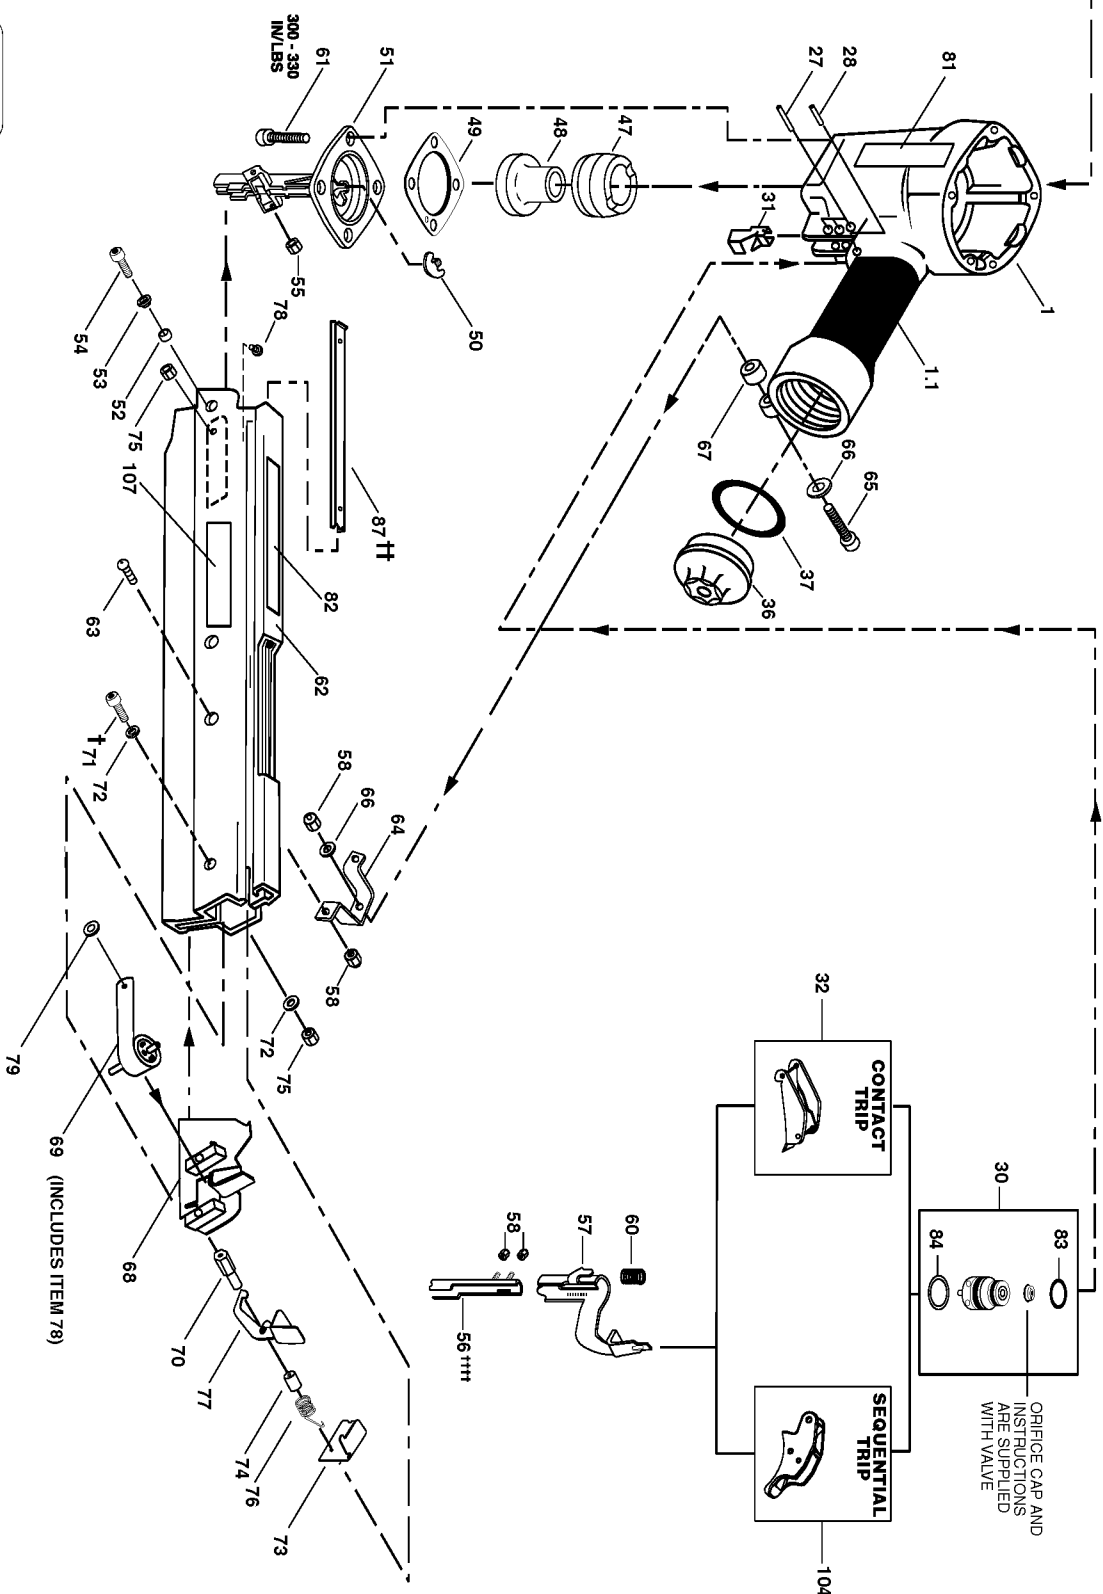

ADHESIVES USED:

- † Loctite 271 - available as part #851325
- †† 2-part epoxy - available locally
- ††† Loctite 242 - available as part #851385
- †††† See available accessories in Operation and Maintenance Manual