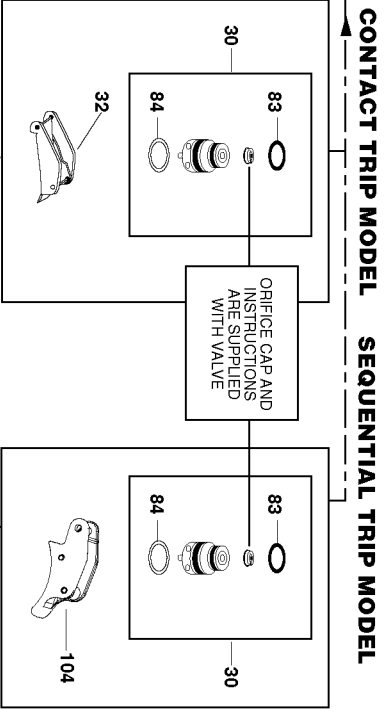

N80SB
PNEUMATIC STICK NAILERS
CLAVADORA NEUMÁTICA ALIMENTADA POR BARRA
CLOUEUR PNEUMATIQUE EN BANDES

IP1092-1REVH 1/09
TO BE USED WITH IP1092-2 AND OPERATION AND MAINTENANCE MANUAL 103585.