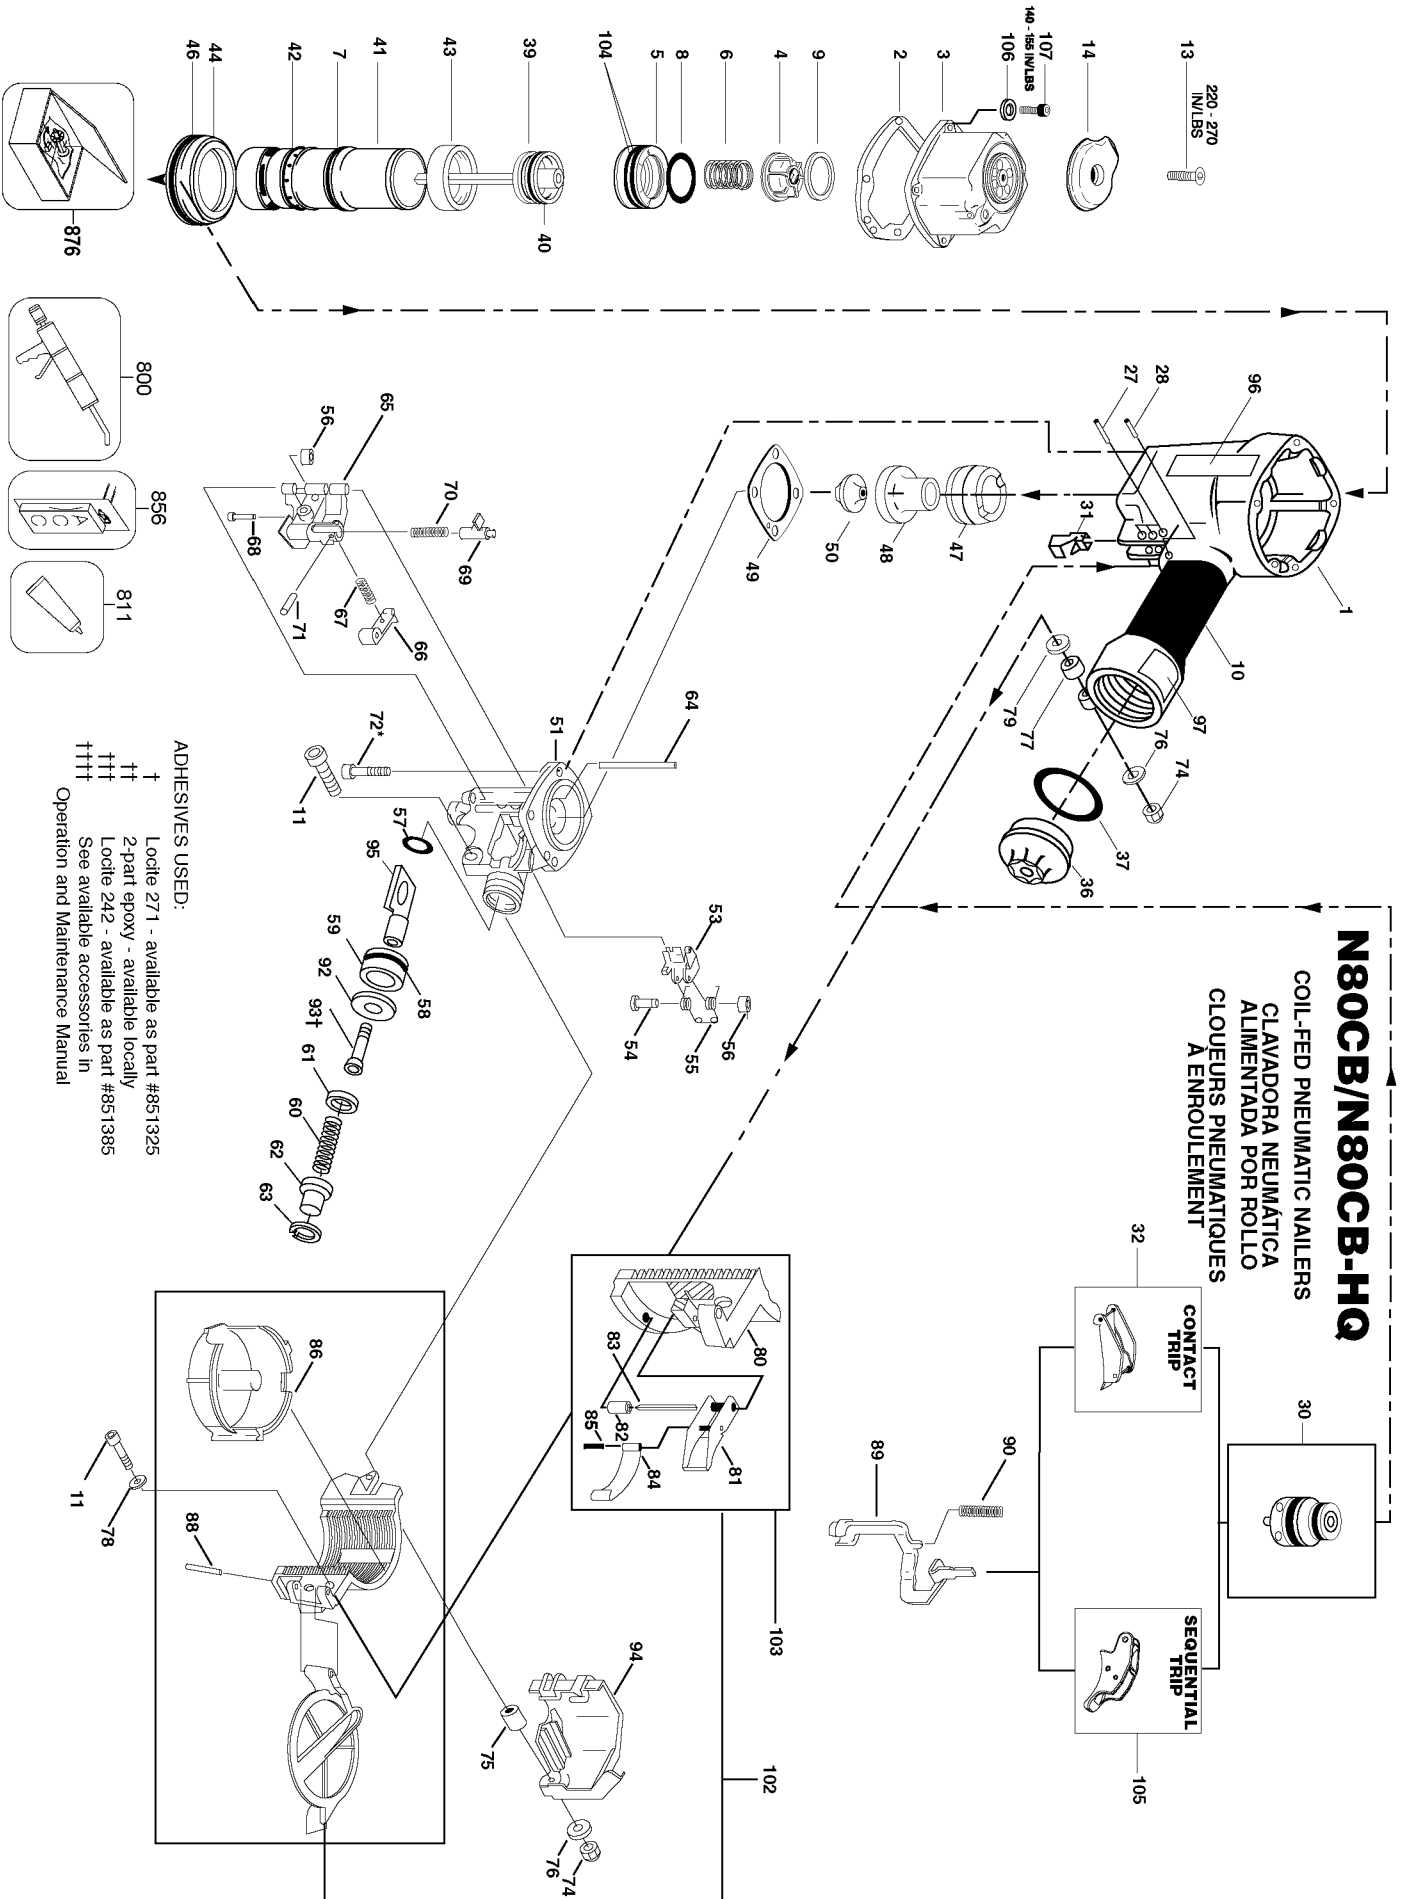

N80CB/N80CB-HQ

COIL-FED PNEUMATIC NAILERS
CLAVADORA NEUMÁTICA
ALIMENTADA POR ROLLO
CLOUSEURS PNEUMATIQUES
A ENROULEMENT

ADHESIVES USED:

- † Loctite 271 - available as part #851325
- †† 2-part epoxy - available locally
- ††† Loctite 242 - available as part #851385
- †††† See available accessories in Operation and Maintenance Manual