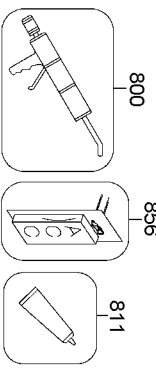

Parts List for N80CB-HQ Type 0

Item Number	Part Number	Description	Qty Required
1	110005	FRAME	1
2	N70118	SEAL-CYLINDER CAP	1
3	105590	CAP (SERVICE PART)	1
4	N80161	PISTON STOP	1
5	104059	HEAD VALVE	1
6	101256	SPRING-COMPRESSION	1
7	101236	O-RING-2.48X.115	1
8	MRG041630	O-RING-1.638X.118	1
9	T55031	RING-BUMPER	1
10	107490	GRIP-HANDLE	1
11	MSC6100-40	SCREW-SOC. HD. CAP M	1
13	MSF8125-25	SCREW-SFHCS M8 X 1.2	1
14	102506	COVER-EXHAUST	1
27	102549	PIN-SPECIAL SPIROL M	1
28	MPP030020	PIN-SPIRAL M3X20MM	1
30	TVA6	KIT-TRIGGER VALVE	1
31	N70145	GUIDE-ARM	1
32	CNTK2	KIT-CONTACT TRIP CON	1
36	N70167	CAP-END	1
37	MRG049431	O-RING-2.343X.118	1
39	N80157A	DRIVER-PISTON ASSY.	1
40	851439	O-RING-1.689X.190	1
41	N80170	SLEEVE-CYLINDER	1
42	N80169	SEAL-CHECK	1
43	N70155	SEAL-CYLINDER	1
44	N80168	RING-CYLINDER	1
46	MRG084431	O-RING-3.323X.122	1

Parts List for N80CB-HQ Type 0

Item Number	Part Number	Description	Qty Required
76	MPW6.2	WASHER.SPECIAL	2
77	N70143	BUSHING-RUBBER	1
79	N80107	SPACER-FRAME	1
81	107455	LATCH-CANISTER	1
82	N80106	SPACER-LATCH	1
83	UB2126	PIN-ROLL 1/8 X 1 5/8	1
84	N80108	SPRING-FLAT	1
85	UB2110.4	PIN-ROLL 1/8 X 5/8	1
86	N80103	BOTTOM-CANISTER	1
88	UB5130	PIN-SPIROL 1/4 X 1 7	1
89	N80127	ARM-CONTACT-SERRATED	1
90	N80132	SPRING-CONTACT ARM	1
92	LW14.2	WASHER-1/4 HI COL LO	1
93	MSC6100-16	SCREW-SHCS-M6X1.00X1	1
94	N80131	GUARD-CONTACT ARM	1
95	N80121	ROD-FEED PISTON	1
96	112767	LABEL-BOSTITCH	1
97	159912	LABEL-WARNING-COIL N	1
102	121635	ASSEMBLY-CANISTER	1
103	121632	ASSEMBLY-BRACKET	1
104	851438	O-RING-2.236X.115	2
105	SEQ6	KIT-SEQUENTIAL	1
106	MPW6.3	WASHER-PWN M6	4
107	MSC6100-25	SCREW-SHCS-M6X1.00X2	4
800	100653	LUBE (2CC)	1
800	100679	LUBE (1LB.CAN)	1
811	851385	LOCTITE	1