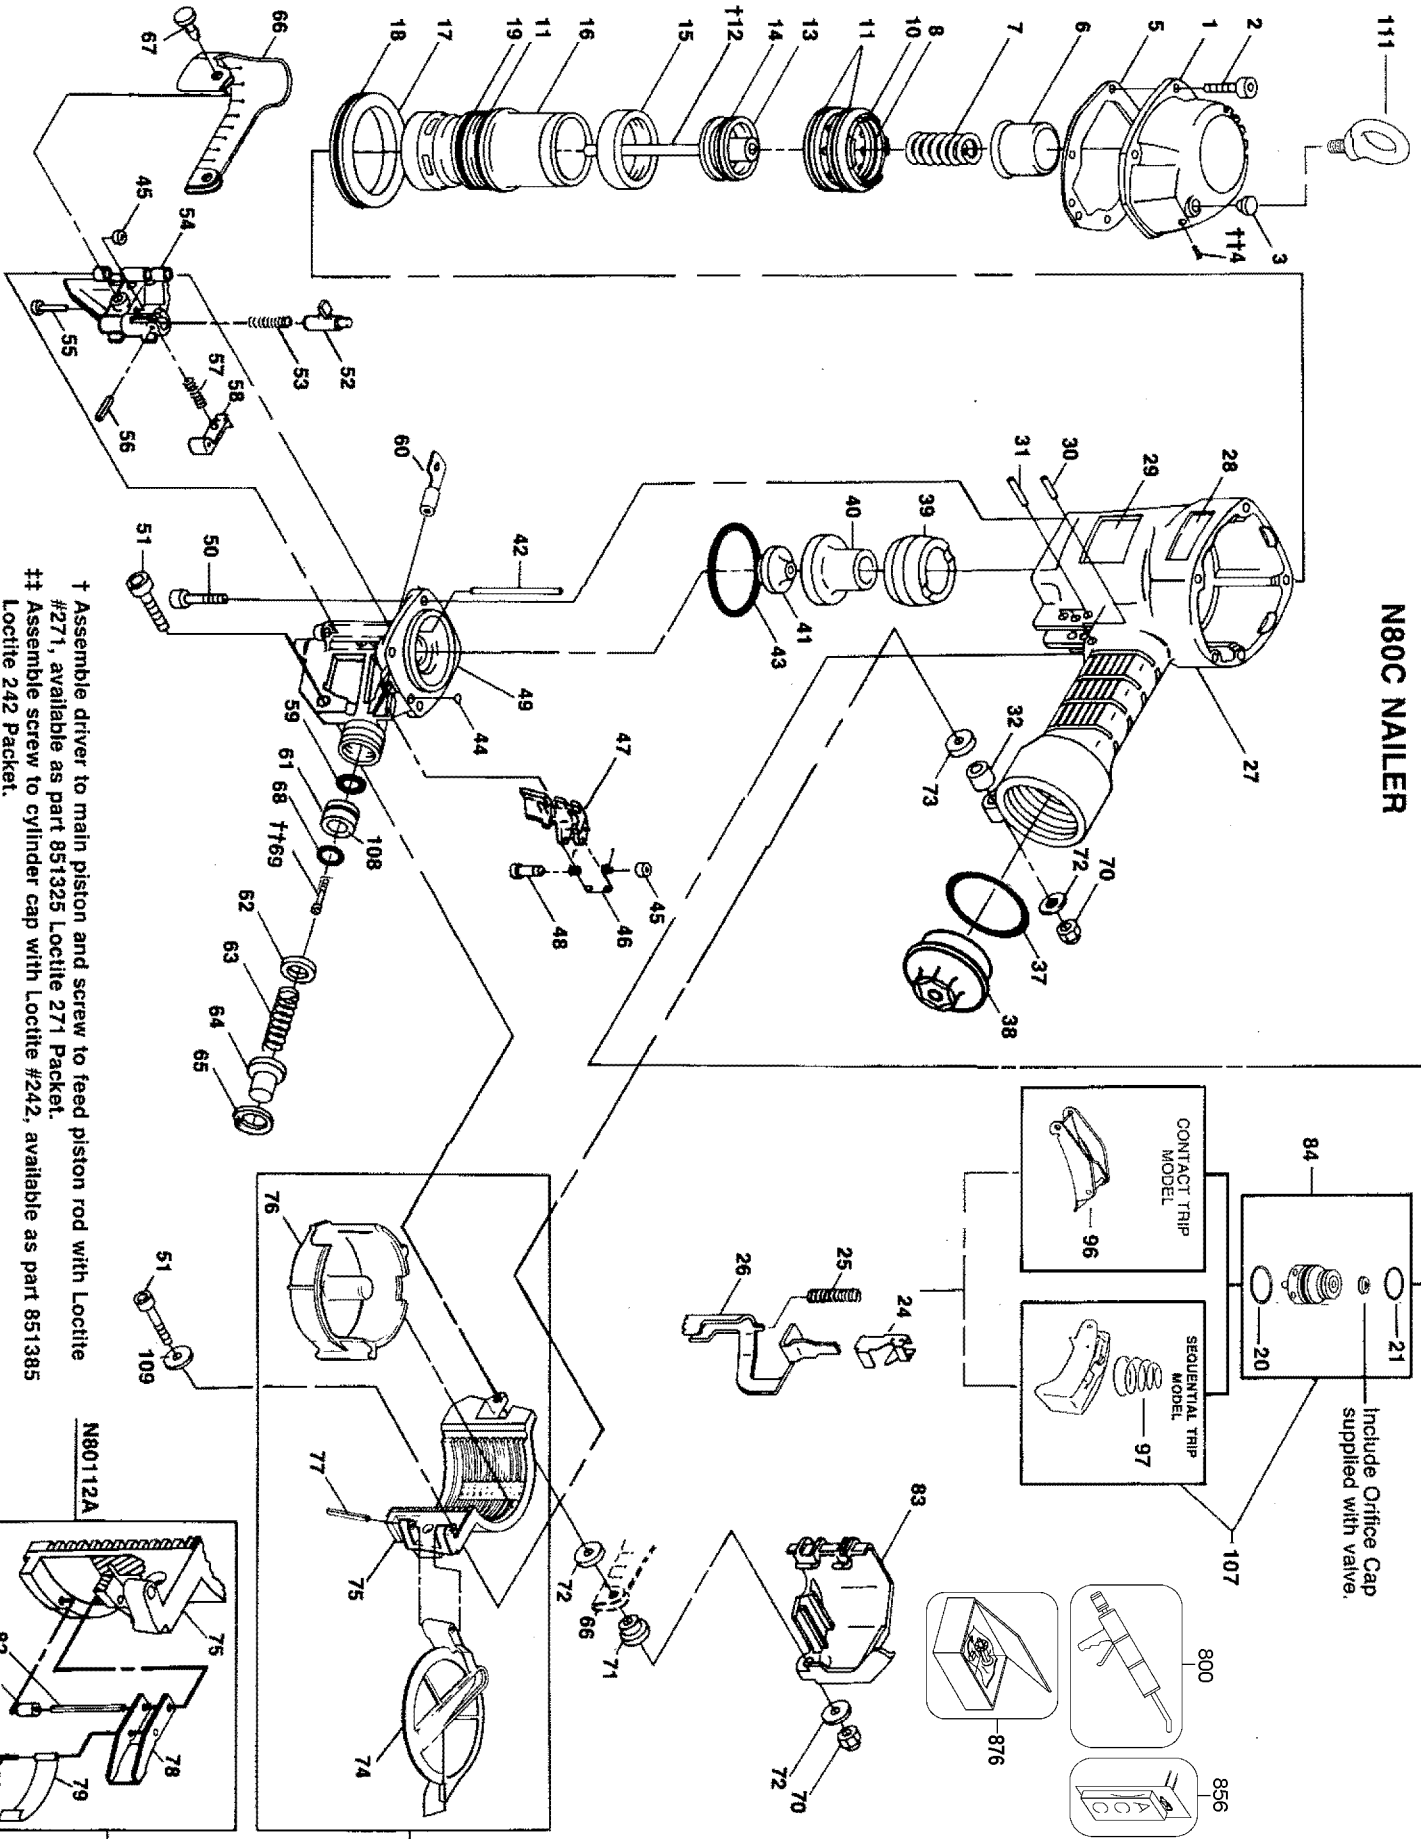

# N80C NAILER

Include Office Cap  
supplied with valve.

† Assemble driver to main piston and screw to feed piston rod with Loctite #271, available as part 851325 Loctite 271 Packet.  
 †† Assemble screw to cylinder cap with Loctite #242, available as part 851385 Loctite 242 Packet.

## Parts List for N80C Type 0

Item Number	Part Number	Description	Qty Required
1	000000-00	No Longer Available	1
2	MSC6100-25	SCREW-SHCS-M6X1.00X2	4
3	000000-00	No Longer Available	1
4	000000-00	No Longer Available	1
5	N70118	SEAL-CYLINDER CAP	1
6	N70153	PISTON STOP	1
7	854015	COMPRESSION SPRING	1
8	MRG041630	O-RING-1.638X.118	1
10	N80337	HEAD VALVE PISTON	1
11	851438	O-RING-2.236X.115	1
12	N80157A	DRIVER-PISTON ASSY.	1
13	N70133	PISTON-MAIN	1
14	851439	O-RING-1.689X.190	1
15	N70155	SEAL-CYLINDER	1
16	000000-00	No Longer Available	1
17	N70154	RING CYLINDER	1
18	MRG084431	O-RING-3.323X.122	1
19	000000-00	No Longer Available	1
20	86459	O-RING	1
21	MRG019824	O-RING-.780X.094	1
22	MRG002514	O-RING-.098X.055	1
24	N70145	GUIDE-ARM	1
25	N80132	SPRING-CONTACT ARM	1
26	N80127	ARM-CONTACT-SERRATED	1
27	000000-00	No Longer Available	1
28	000000-00	No Longer Available	1
29	000000-00	No Longer Available	1