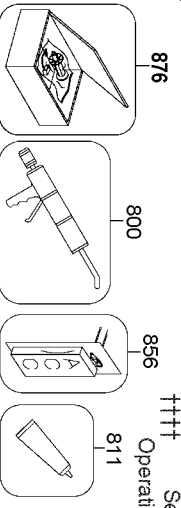

CONTACT TRIP MODEL SEQUENTIAL TRIP MODEL

ADHESIVES USED:

- † Locite 271 - available as part #851325
- †† 2-part epoxy - available locally
- ††† Locite 242 - available as part #851385
- †††† See available accessories in Operation and Maintenance Manual

Item Number	Part Number	Description	Qty Required
1	110005	FRAME	1
1	107490	GRIP-HANDLE	1
2	N70118	SEAL-CYLINDER CAP	1
3	110008	CYLINDER CAP ASSY	1
4	N70153	PISTON STOP	1
5	N80337	HEAD VALVE PISTON	1
6	101256	SPRING-COMPRESSION	1
7	101236	O-RING-2.48X.115	1
8	MRG041630	O-RING-1.638X.118	1
11	MSC6100-25	SCREW-SHCS-M6X1.00X2	4
27	102549	PIN-SPECIAL SPIROL M	1
28	MPP030020	PIN-SPIRAL M3X20MM	1
30	TVA11	KIT-TRIGGER VALVE	1
31	N70145	GUIDE-ARM	1
32	CNTK2	KIT-CONTACT TRIP CON	1
36	N70167	CAP-END	1
37	MRG049431	O-RING-2.343X.118	1
39	N80367A	ASSEMBLY-DRIVER/PIST	1
40	851439	O-RING-1.689X.190	1
42	N80170	SLEEVE-CYLINDER	1
42	N80169	SEAL-CHECK	1
42	N80168	RING-CYLINDER	1
43	N70155	SEAL-CYLINDER	1
46	MRG084431	O-RING-3.323X.122	1
47	N70156	BUMPER - A	1
48	N70157	BUMPER - B	1
49	N80354	GASKET-NOSE	1

Parts List for N79WW Type 0

Item Number	Part Number	Description	Qty Required
50	105022	LOCATOR PLATE	1
51	000000-00	No Longer Available	1
52	N80356	SHOCK RING	1
53	N80357	SPACER	1
54	MSC8125-16	SCREW-SHCS M8X16	1
55	N70120	NUT- TORQUE	1
56	108576	LOWER C.T.ASSEM.COMB	1
57	N80349	TRIP-UPPER	1
58	MHE6100-100	NUT-ESN M6X1	3
60	N80132	SPRING-CONTACT ARM	1
61	MSC8125-28	SCREW-SHCS M8X28	4
62	158753	MAGAZINE ASSY	1
63	MSB6100-12	SCREW-SBHCS-M6X1.00X	2
64	N80321	BRACKET-MOUNTING	1
65	MSC6100-30	SCREW-SHCS-M6X1.00X3	1
66	MPW6.2	WASHER.SPECIAL	2
67	N70143	BUSHING-RUBBER	1
68	N80322A	PUSHER ASSY.	1
69	N16175A	PUSHER SPRING ASSY	1
70	N80340	SPACER MAGAZINE	1
71	MSC4070-45	SCREW	1
72	LW8	WASHER-#8 LOCK	1
73	N80332	LATCH STOP	1
74	N80336	BUSHING-LATCH SPRING	1
75	MHE4070-100	ELASTIC STOP NUT-M4	2
76	N80335	SPRING-TORSION	1
77	107451	LATCH-PUSHER	1