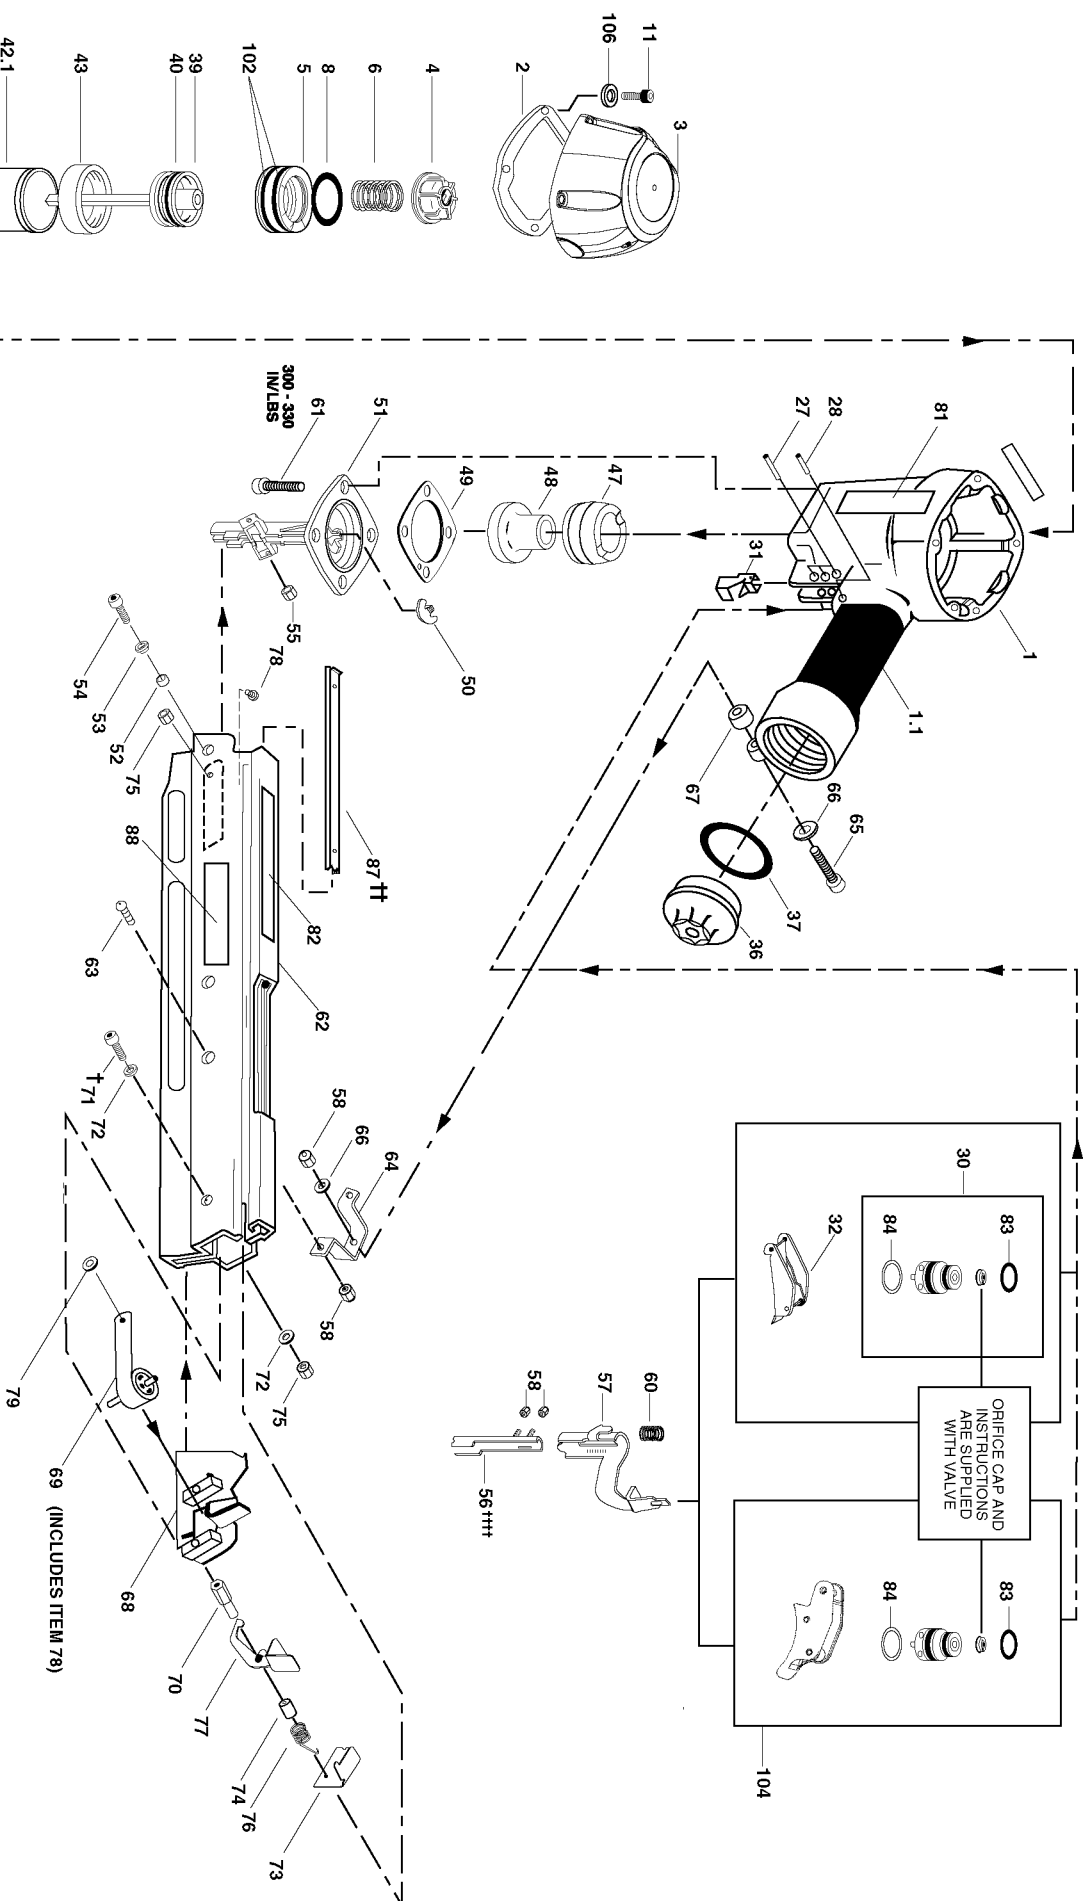

CONTACT TRIP MODEL SEQUENTIAL TRIP MODEL

ADHESIVES USED:

- † Locite 271 - available as part #851325
- †† 2-part epoxy - available locally
- ††† Locite 242 - available as part #851385
- †††† See available accessories in Operation and Maintenance Manual

Item Number	Part Number	Description	Qty Required
1	110005	FRAME	1
1	107490	GRIP-HANDLE	1
2	N70118	SEAL-CYLINDER CAP	1
3	110008	CYLINDER CAP ASSY	1
4	N70153	PISTON STOP	1
5	N80337	HEAD VALVE PISTON	1
6	101256	SPRING-COMPRESSION	1
7	101236	O-RING-2.48X.115	1
8	MRG041630	O-RING-1.638X.118	1
11	MSC6100-25	SCREW-SHCS-M6X1.00X2	4
27	102549	PIN-SPECIAL SPIROL M	1
28	MPP030020	PIN-SPIRAL M3X20MM	1
30	TVA11	KIT-TRIGGER VALVE	1
31	N70145	GUIDE-ARM	1
32	CNTK2	KIT-CONTACT TRIP CON	1
36	N70167	CAP-END	1
37	MRG049431	O-RING-2.343X.118	1
39	N80367A	ASSEMBLY-DRIVER/PIST	1
40	851439	O-RING-1.689X.190	1
42	N80170	SLEEVE-CYLINDER	1
42	N80169	SEAL-CHECK	1
42	N80168	RING-CYLINDER	1
43	N70155	SEAL-CYLINDER	1
46	MRG084431	O-RING-3.323X.122	1
47	N70156	BUMPER - A	1
48	N70157	BUMPER - B	1
49	N80354	GASKET-NOSE	1

Parts List for N79WW Type 0

Item Number	Part Number	Description	Qty Required
78	MSB4070-10	SCREW-SBHCS-M4X0.70X	1
79	103943	SPACER-SPRING	1
81	112767	LABEL-BOSTITCH	1
82	159911	LABEL-WARNING-CT/ST	1
83	86459	O-RING	1
84	MRG019824	O-RING-.780X.094	1
87	N16177	LINER- NAIL GUIDE	1
102	851438	O-RING-2.236X.115	1
104	SEQ6	KIT-SEQUENTIAL	1
106	MPW6.3	WASHER-PWN M6	4
800	100653	LUBE (2CC)	1
800	100679	LUBE (1LB.CAN)	1
811	851385	LOCTITE	1
811	851325	LOCTITE	1
876	ORK11	REPAIR KIT	1
876	RBK8	N70/N80/N90 REBUILD	1