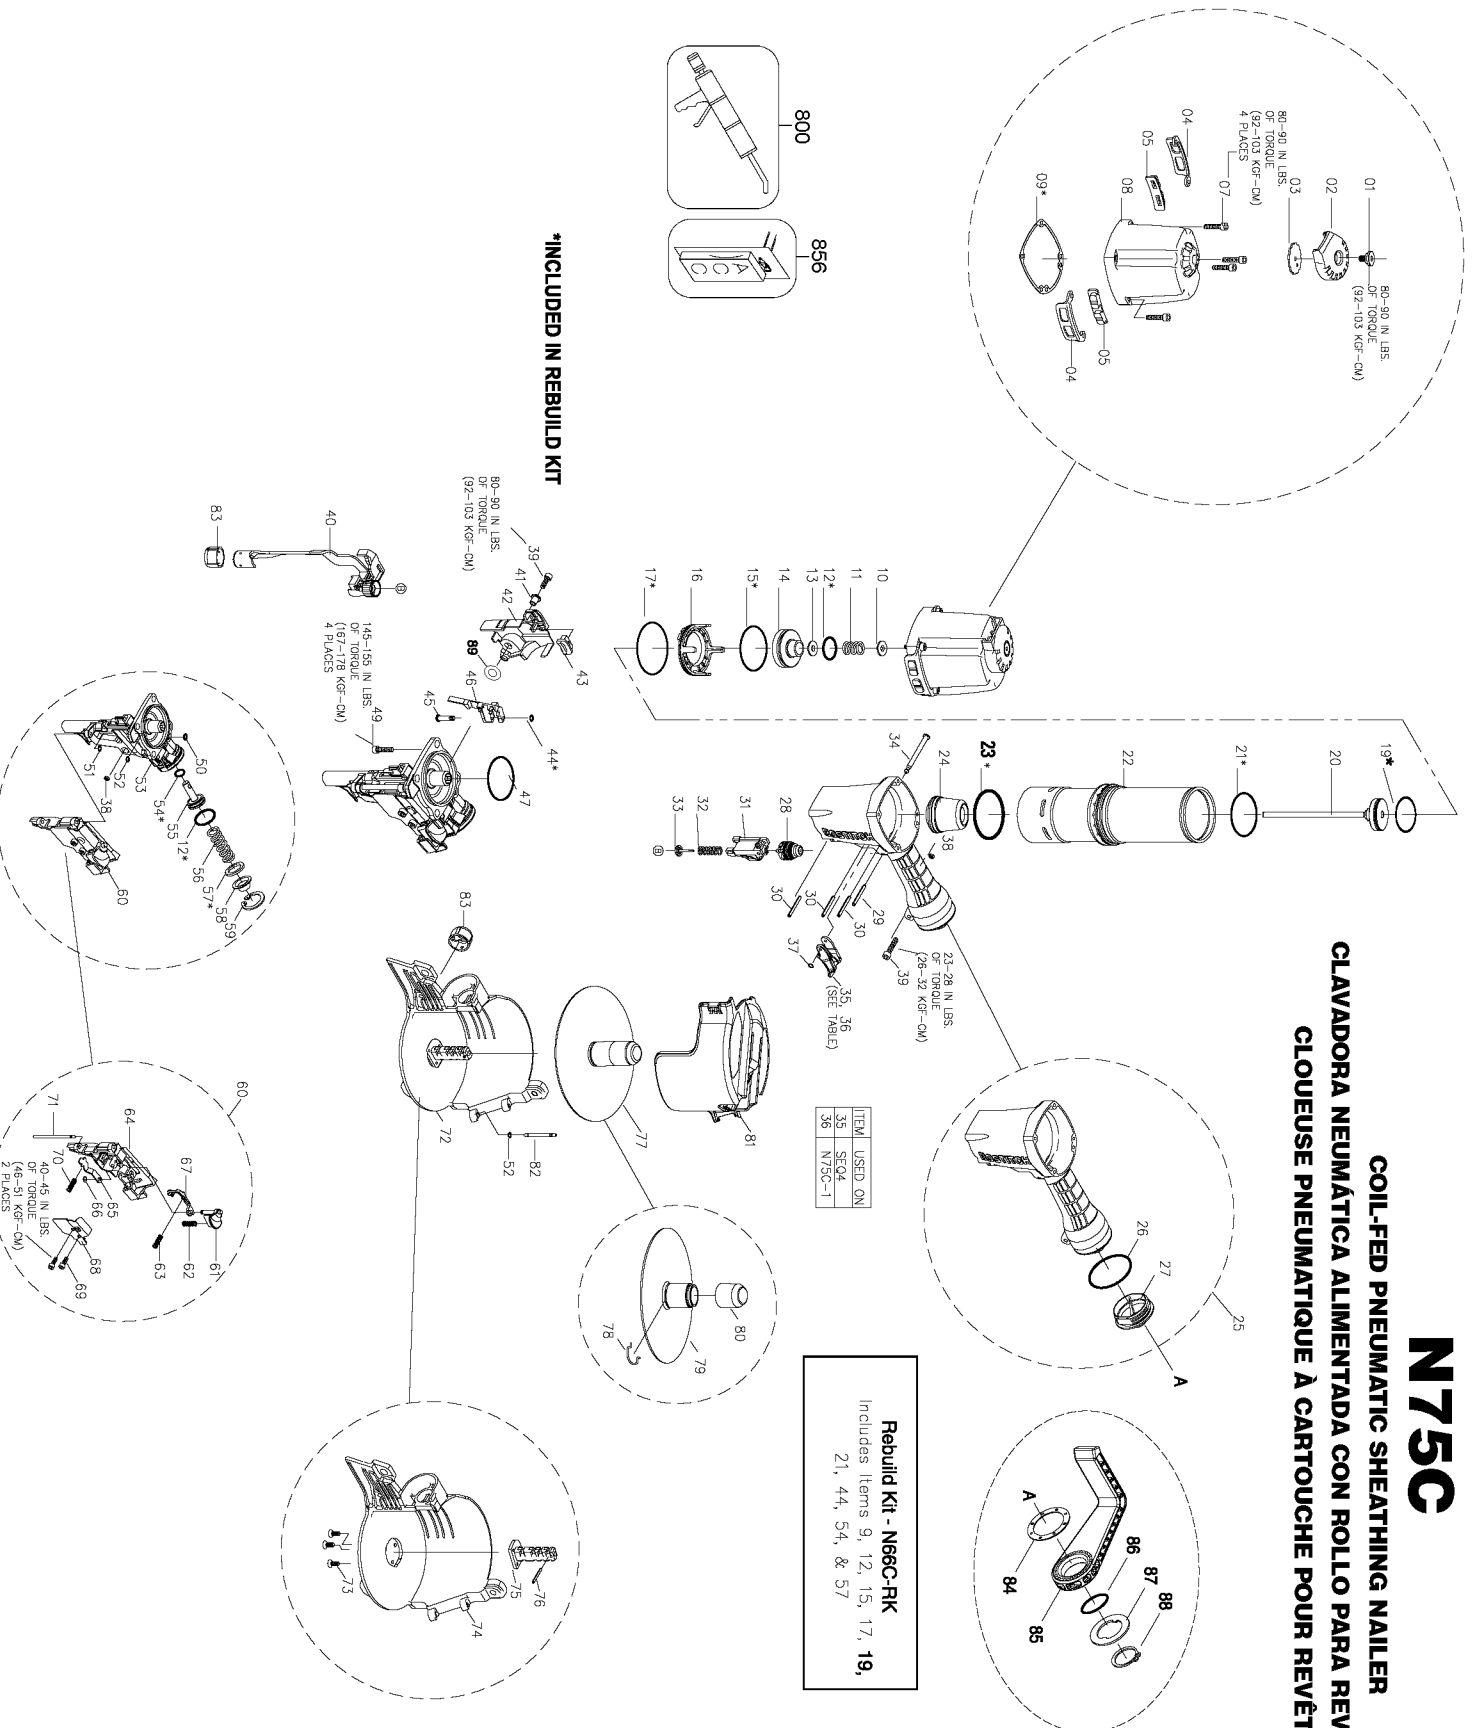

## Parts List for N75C-1 Type 0

Item Number	Part Number	Description	Qty Required
1	P3030002262	SHOULDER SCREW	1
2	P3030002366	EXHAUST COVER	1
3	P3030002162	SET PLATE	1
4	174046	BRACKET-RUBBER PAD	2
5	174045	PAD-RUBBER	2
7	174047	SCREW-SHCS-M5X0.8X25	4
8	G5400400	DEFLECTOR UNIT	1
9	174050	GASKET-FRAME/DEFLECT	1
10	174049	SEAL-DEFLECTOR	1
11	174051	SPRING-COMPRESSION	1
12	174053	O-RING-20.8MMX2.4MM	2
13	174052	WASHER-SPECIAL	1
14	174054	PISTON-HEAD VALVE	1
15	174055	O-RING-44.7MMX3.5MM	1
16	175556	COLLAR-CYLINDER SLEE	1
17	174056	O-RING-66.5MMX2.0MM	1
19	174060	O-RING-36.0MMX4.0MM	1
20	G0214900	DRIVER UNIT	1
21	174058	O-RING-45.5MMX2.0MM	1
22	P3032000400	CYLINDER	1
23	86460	O-RING	1
24	175562	BUMPER-PISTON STOP	1
25	P3490000600	ASSEMBLY-FRAME UNIT	1
26	174067	O-RING-45.7MMX2.62MM	1
27	P3490000540	END CAP	1
28	TVA6	KIT-TRIGGER VALVE	1
29	174070	PIN-SPRING-M3X22MM	1

## Parts List for N75C-1 Type 0

Item Number	Part Number	Description	Qty Required
30	174071	PIN-SPRING-M3X30MM	3
31	P2840002766	SAFETY GUIDE	1
32	P2325202662	SPRING	1
33	P2845203062	SPRING HOLDER	1
34	174062	STEPPED PIN	1
35	SEQ4	KIT	1
36	CNTK1	KIT-CONTACT TRIP CON	1
37	174073	O-RING	1
38	174065	NUT-NYLON LOCK-M5X0.	1
39	1A105201	HEX SOC.HD.BOLT	2
40	G4006600	ASSEMBLY-CONTACT ARM	1
41	P2325205662	MAGAZINE SPACER	1
42	P2320005500	GUARD	1
43	P2320005400	RUBBER PAD	1
44	S06A000500	O-RING	1
45	P2325207562	SPRING PIN	1
46	G7600300	ASSEMBLY-FEED/JAW CO	1
47	851483-S	O-RING	1
49	S2710620101	HEX.SOC.HD.BOLT	4
50	S06P000400	O-RING	1
51	S06S000401	O-RING	1
52	S06P000300	O-RING	1
53	P3030000565	NOSE	1
54	S06P000900	O-RING	1
56	P2325205062	SPRING	1
57	P2322005100	FEED PISTON BUMPER	1
58	P2325205262	FEED PISTON COVER	1

## Parts List for N75C-1 Type 0

Item Number	Part Number	Description	Qty Required
86	175557	O-RING-21.9MMX2.62MM	1
87	175585	CAP-HOOK	1
88	175586	RING-RETAINING	1
89	P3490000200	WASHER	1
800	100679	LUBE (1LB.CAN)	1
800	100653	LUBE (2CC)	1