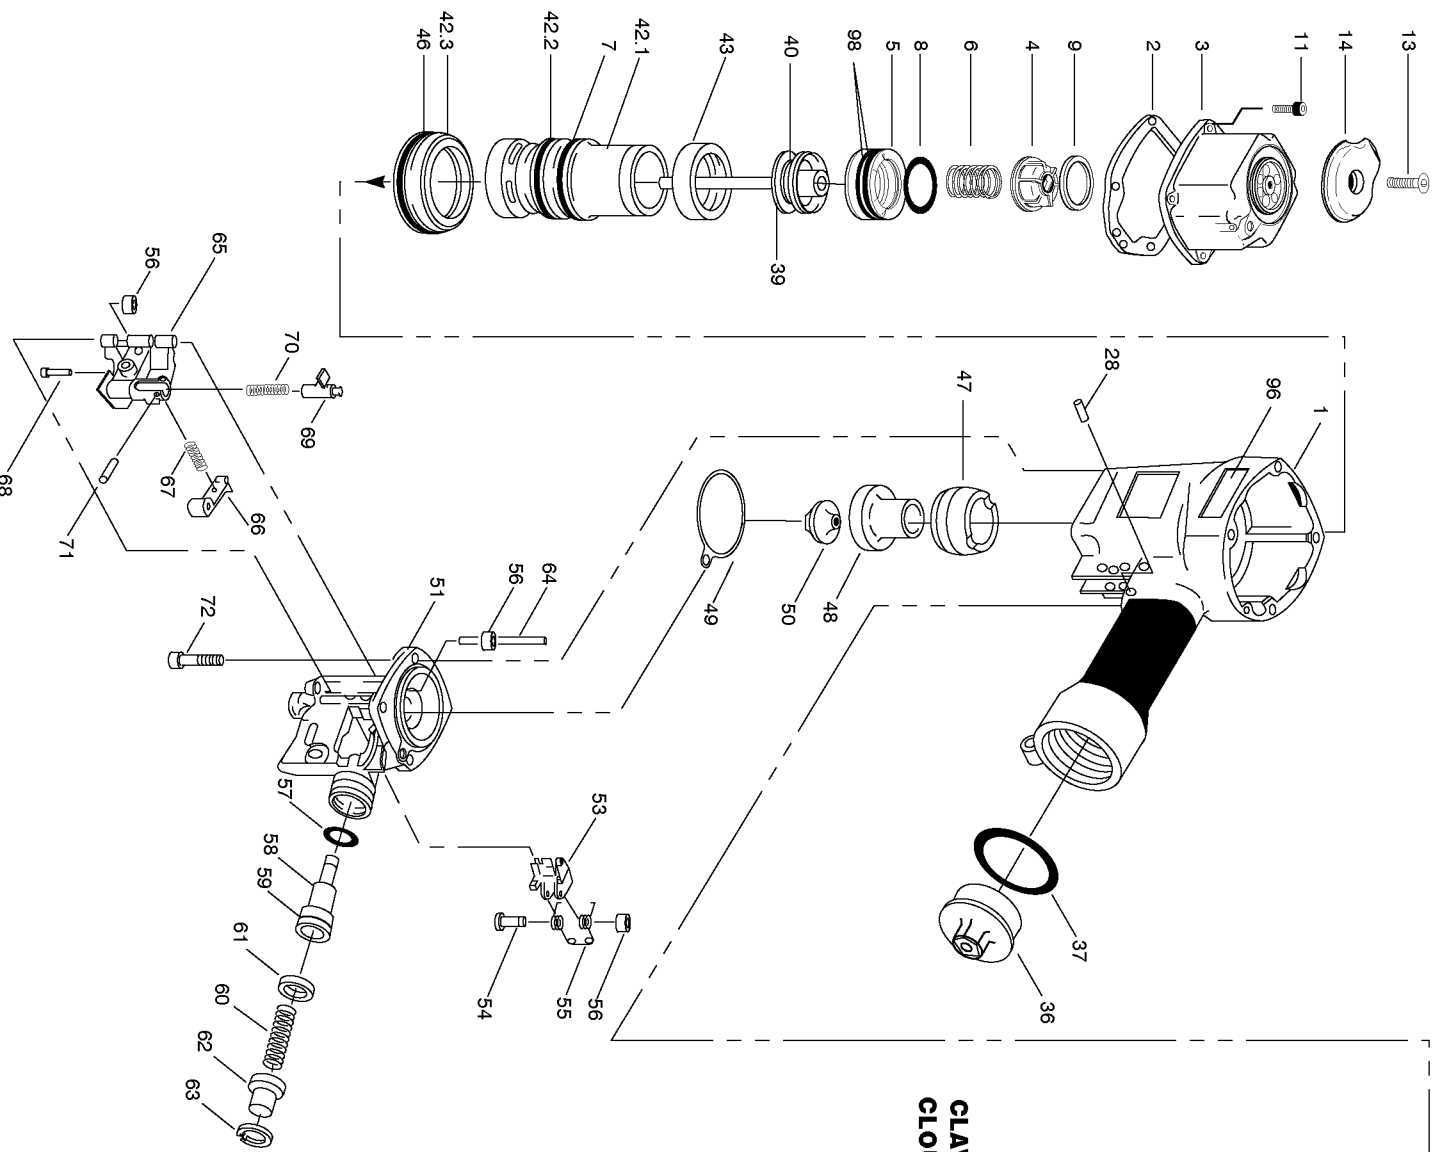

30**
ORIFICE CAP AND INSTRUCTIONS
ARE SUPPLIED WITH VALVE

N70CBPAL

**PNEUMATIC PALLET NAILER MACHINE MOUNTED
CLAVADORA DE PALETS NEUMÁTICA MONTADA EN LA MÁQUINA
CLOUSEUSE DE PALETTE PNEUMATIQUE MONTÉE SUR MACHINE**

800

811

876

** Note that item 30 does not include the the actuator which responds to the remote signal. Customer to select the actuator required from the OPERATION and MAINTENANCE MANUAL. An actuator is not included with the tool.

+ Loctite #271, available as part #851325 Loctite 271 Packet.