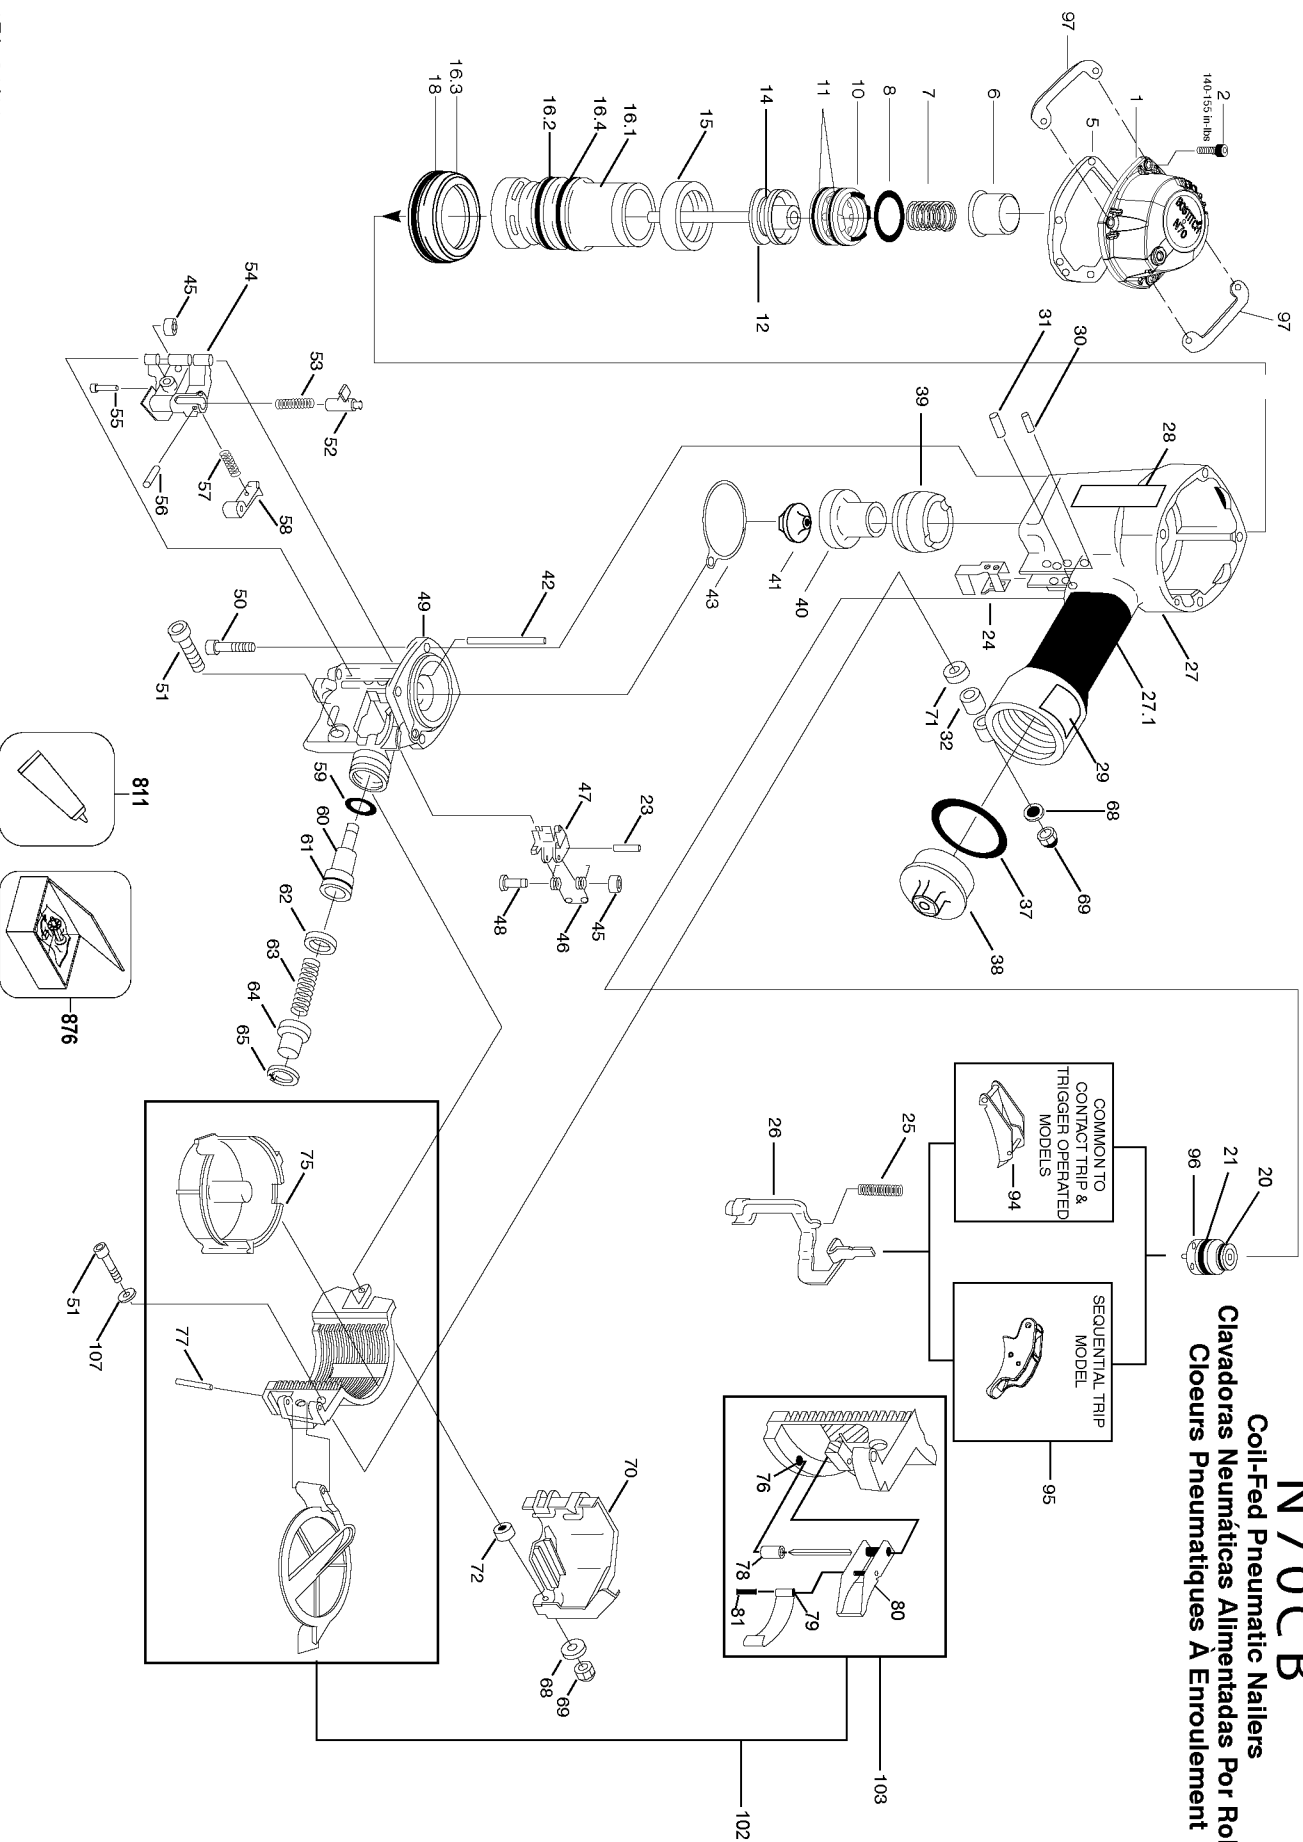

† Loctite # 271, available as part # 851325 Loctite 271 Packet.

N70CCB

Coil-Fed Pneumatic Nailers

Clavadoras Neumáticas Alimentadas Por Rollo

Cloeurs Pneumatiques À Enroulement

IP1088-1RL 01/11
 TO BE USED WITH PARTS LIST IP1088-2 AND OPERATION AND MAINTENANCE MANUAL 103947.

Parts List for N70CB Type 0

Item Number	Part Number	Description	Qty Required
1	CN31652	CAP-CYLINDER	1
2	MSC6100-30	SCREW-SHCS-M6X1.00X3	4
4	000000-00	No Longer Available	1
5	9R199852	FRAME/CAP GASKET	1
6	N70153	PISTON STOP	1
7	101256	SPRING-COMPRESSION	1
8	MRG041630	O-RING-1.638X.118	1
10	N80337	HEAD VALVE PISTON	1
11	851438	O-RING-2.236X.115	2
12	102630	ASSEMBLY-DRIVER/PIST	1
14	851439	O-RING-1.689X.190	1
15	N70155	SEAL-CYLINDER	1
16	N70171	SLEEVE-CYLINDER	1
16	N80169	SEAL-CHECK	1
16	N80168	RING-CYLINDER	1
16	101236	O-RING-2.48X.115	1
18	MRG084431	O-RING-3.323X.122	1
20	86459	O-RING	1
21	MRG019824	O-RING-.780X.094	1
23	MPP030016	PIN-SPIRAL-M3X16	1
24	N70145	GUIDE-ARM	1
25	102080	SPRING-COMPRESSION	1
26	N70168	ARM CONTACT FLARED	1
27	110005	FRAME	1
27	107490	GRIP-HANDLE	1
28	112767	LABEL-BOSTITCH	1
29	159912	LABEL-WARNING-COIL N	1

Parts List for N70CB Type 0

Item Number	Part Number	Description	Qty Required
30	MPP030020	PIN-SPIRAL M3X20MM	1
31	102549	PIN-SPECIAL SPIROL M	1
32	N70143	BUSHING-RUBBER	1
37	MRG049431	O-RING-2.343X.118	1
38	N70167	CAP-END	1
39	N70156	BUMPER - A	1
40	N70157	BUMPER - B	1
41	N80130	DRIVER GUIDE	1
42	N70164	PIN-SPECIAL	1
43	107834	SEAL-NOSE	1
44	MRG004216	O-RING-.165X.063	1
45	854004	WASHER-RUBBER-7	1
46	854023	SPRING-TORSION	1
47	167087	PAWL-FEED	1
48	N50087	PIN-SPECIAL(STEP)	1
49	167086	NOSE	1
50	MSC8125-28	SCREW-SHCS M8X28	4
51	MSC6100-40	SCREW-SOC. HD. CAP M	1
52	N70150	LATCH DOOR	1
53	101408	SPRING-COMPRESSION	1
54	N70122	DOOR	1
55	N70140	PIN-SPECIAL(STEP)	1
56	MPP030012	PIN-SPIROL	1
57	854011	COMPRESSION SPRING	1
58	N70149	PAWL CHECK	1
59	MRG009824	O-RING-.386X.094	1
60	N70166	FEED PISTON	1