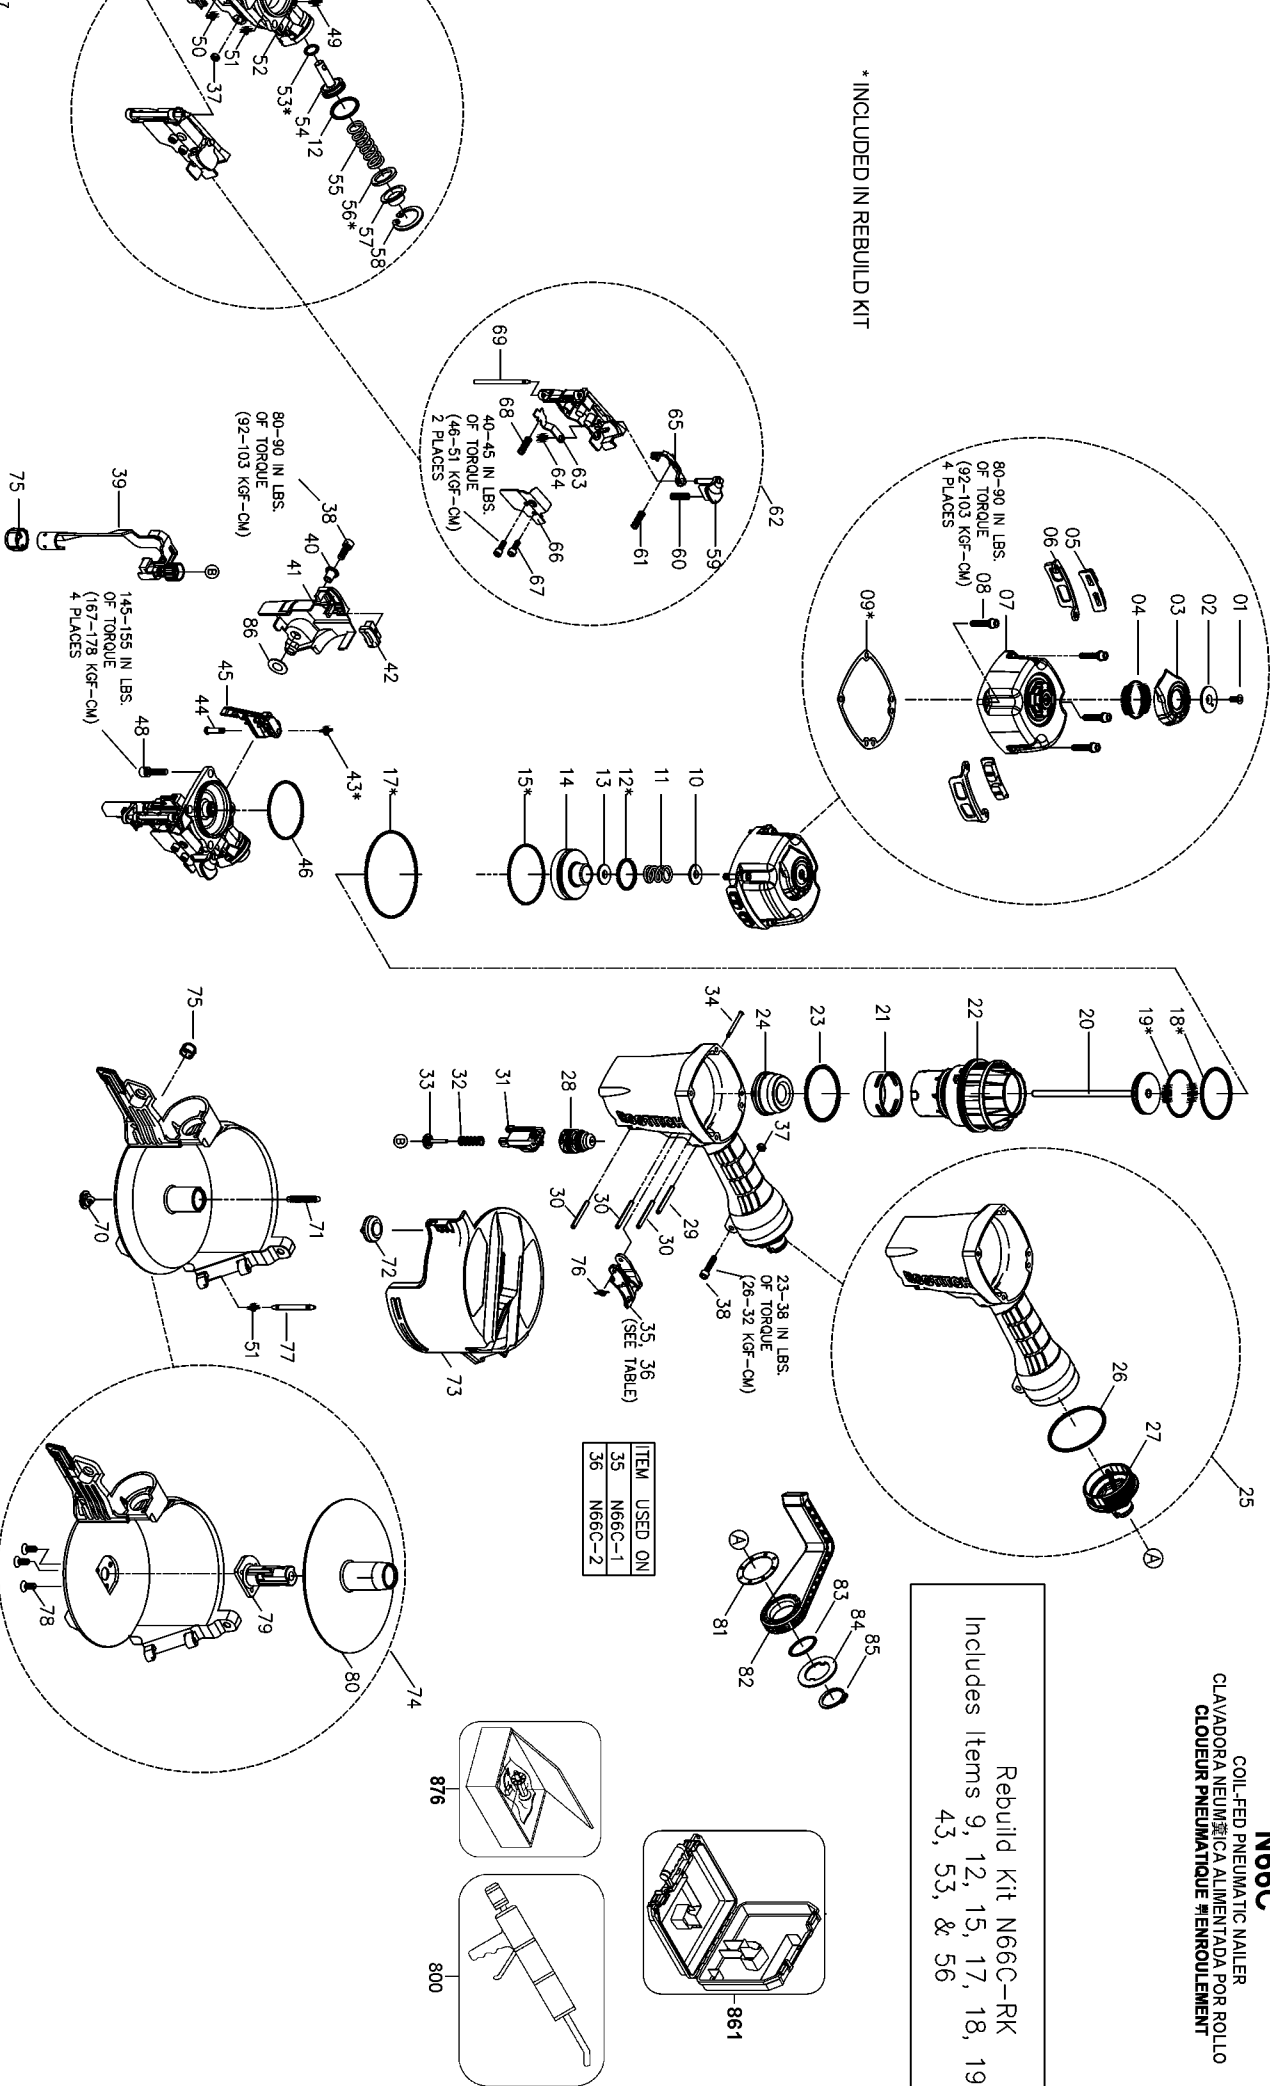

Parts List for N66C-1 Type 17300 000 and Higher

Item Number	Part Number	Description	Qty Required
1	174041	SCREW-SFHCS-M4X0.7X1	1
2	174042	SPACER-EXHAUST COVER	1
3	174043	COVER-EXHAUST	1
4	174044	O-RING-41.0MMX1.78MM	1
5	174045	PAD-RUBBER	2
6	174046	BRACKET-RUBBER PAD	2
7	G5400700	DEFLECTOR UNIT	1
8	175554	SCREW-SHCS-M5X0.80X3	4
9	174050	GASKET-FRAME/DEFLECT	1
10	174049	SEAL-DEFLECTOR	1
11	174051	SPRING-COMPRESSION	1
12	174053	O-RING-20.8MMX2.4MM	1
13	174052	WASHER-SPECIAL	1
14	174054	PISTON-HEAD VALVE	1
15	174055	O-RING-44.7MMX3.5MM	1
17	9R217757	O-RING 74.5X2.0MM	1
18	P2320006600	SEAL RING	1
19	S06S003600	O-RING	1
20	G0209200	DRIVER UNIT	1
21	9R217824	CYLINDER RING	1
22	9R213301	CYLINDER SLEEVE	1
23	86460	O-RING	1
24	174075	BUMPER-PISTON STOP	1
25	P3490000600	ASSEMBLY-FRAME UNIT	1
26	174067	O-RING-45.7MMX2.62MM	1
27	9R209578	END CAP	1
28	TVA6	KIT-TRIGGER VALVE	1

Parts List for N66C-1 Type 17300 000 and Higher

Item Number	Part Number	Description	Qty Required
29	174070	PIN-SPRING-M3X22MM	1
30	174071	PIN-SPRING-M3X30MM	1
31	9R199740	SAFETY GUIDE	1
32	P2325202662	SPRING	1
33	P2845203062	SPRING HOLDER	1
34	174062	STEPPED PIN	1
35	CNTK1	KIT-CONTACT TRIP CON	1
36	SEQ4	KIT	1
37	174065	NUT-NYLON LOCK-M5X0.	1
38	S2710520100	HEX.SOC.HD.BOLT	1
39	G4007600	ASSEMBLY-CONTACT ARM	1
40	P2325205662	MAGAZINE SPACER	1
41	P2320005500	GUARD	1
42	P2320005400	RUBBER PAD	1
43	S06A000500	O-RING	1
44	P2325207562	SPRING PIN	1
45	G7600200	ASSEMBLY-FEED JAW/CO	1
46	851483-S	O-RING	1
48	9R195545	SOCKET HEAD CAP SCRE	4
49	S06P000400	O-RING	1
50	184434	O-RING	1
51	S06P000300	O-RING	1
52	P2840001065	NOSE	1
53	S06P000900	O-RING	1
54	P2325504962	FEED PISTON	1
55	P2325205062	SPRING	1
56	P2322005100	FEED PISTON BUMPER	1