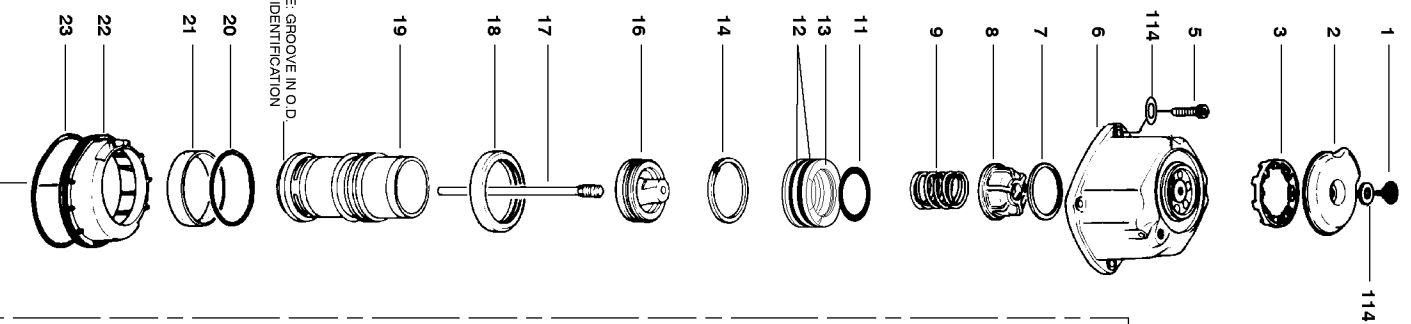

N63CP

COIL-FED PNEUMATIC NAILERS CLAVADORAS NEUMÁTICAS ALIMENTADAS POR ROLLO CLOUEURS PNEUMATIQUES À ENROULEMENT

ORIFICE CAP AND INSTRUCTIONS ARE SUPPLIED WITH VALVE.