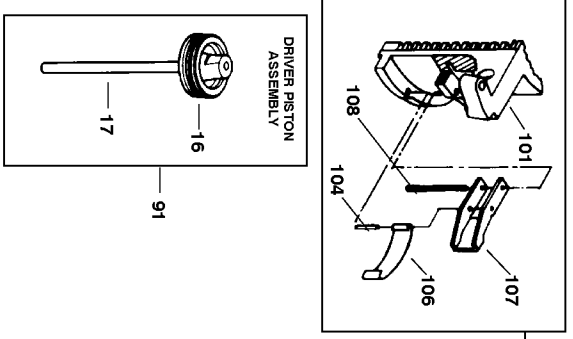

IP1072-1REVH
USE WITH PARTS LIST IP1072-2

Assemble driver to main piston with Loctite #271, available as part 851325 - Loctite 271 Packet.