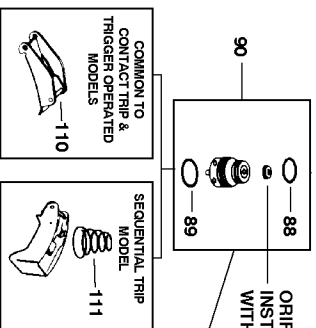

## COIL-FED PNEUMATIC NAILERS CLAVADORAS NEUMÁTICAS ALIMENTADAS POR ROLLO CLOUEURS PNEUMATIQUES À ENROULEMENT

ORIFICE CAP AND INSTRUCTIONS ARE SUPPLIED WITH VALVE.

IP1072-1REVH  
USE WITH PARTS LIST IP1072-2

Assemble driver to main piston with Loctite #271, available as part 851325 - Loctite 271 Packet.

## Parts List for N63CP Type 0

Item Number	Part Number	Description	Qty Required
1	MSLC6100-16	SCREW- SLHCS M6 X 1.	1
2	T55034	COVER-EXHAUST	1
3	T55033	MUFFLER	1
5	MSC6100-35	SCREW-SHCS-M6X1.00X3	4
7	T55031	RING-BUMPER	1
8	T55050	BUMPER-TOP	1
9	854016	SPRING-HEAD VALVE	1
11	MRG041630	O-RING-1.638X.118	1
12	MRG052526	O-RING-2.067X.103	2
14	RG162514-1	O-RING-1.599X.138	1
16	104348	PISTON-MAIN	1
17	000000-00	No Longer Available	1
18	T60006	SEAL-CYLINDER	1
19	103295	SLEEVE-CYLINDER	1
20	850006	O-RING-1.987X.103	1
21	T60021	SEAL-CHECK	1
22	T60001	RING-CYLINDER	1
23	851753	O-RING-2.734X.139	1
24	T55024	GASKET- FRAME CAP	1
25	000000-00	No Longer Available	1
27	N65005	FRAME (MACHINING)	1
27	107490	GRIP-HANDLE	1
28	MPP030020	PIN-SPIRAL M3X20MM	1
29	102549	PIN-SPECIAL SPIROL M	1
30	100337	GUIDE- ARM	1
31	MHE6100-100	NUT-ESN M6X1	1
32	MPW6.2	WASHER.SPECIAL	3

## Parts List for N63CP Type 0

Item Number	Part Number	Description	Qty Required
108	UB2816.4	PIN- SPIROL	1
109	N65004A	ASSY- CANISTER	1
110	N50082A	ASSEMBLY-TRIGGER	1
111	100387	SPRING-COMPRESSION	1
112	000000-00	No Longer Available	1
113	N65046	TIP-FOOT	1
114	MPW6.3	WASHER-PWN M6	5
116	116989	DRIVER GUIDE-LARGE F	1
117	MSC6100-25	SCREW-SHCS-M6X1.00X2	4
119	MHE5080-100	NUT-NYLON M5X.80	2
120	101870	PLATE-RETAINER	1
800	100653	LUBE (2CC)	1
800	100679	LUBE (1LB.CAN)	1
811	851325	LOCTITE	1
876	ORK12	REPAIR KIT	1
876	BK12	BUMPER KIT	1
876	RBK15	N63CP-N64C-SDCN14 RE	1