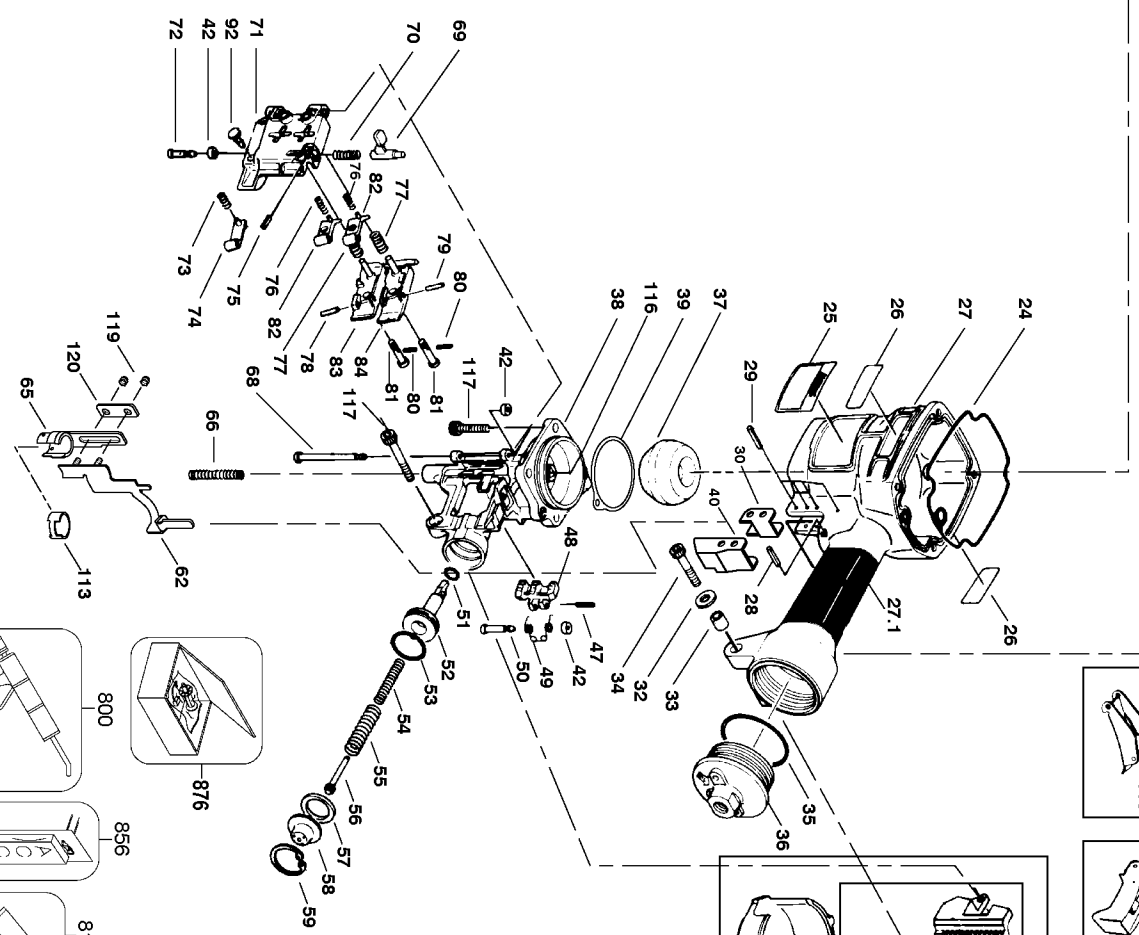

## COIL-FED PNEUMATIC NAILERS CLAVADORAS NEUMÁTICAS ALIMENTADAS POR ROLLO CLOUEURS PNEUMATIQUES À ENROULEMENT

ORIFICE CAP AND INSTRUCTIONS ARE SUPPLIED WITH VALVE.

IP1072-1REVH  
USE WITH PARTS LIST IP1072-2

Assemble driver to main piston with Loctite #271, available as part 851325 - Loctite 271 Packet.

## Parts List for N63CP Type 0

Item Number	Part Number	Description	Qty Required
1	MSLC6100-16	SCREW- SLHCS M6 X 1.	1
2	T55034	COVER-EXHAUST	1
3	T55033	MUFFLER	1
5	MSC6100-35	SCREW-SHCS-M6X1.00X3	4
7	T55031	RING-BUMPER	1
8	T55050	BUMPER-TOP	1
9	854016	SPRING-HEAD VALVE	1
11	MRG041630	O-RING-1.638X.118	1
12	MRG052526	O-RING-2.067X.103	2
14	RG162514-1	O-RING-1.599X.138	1
16	104348	PISTON-MAIN	1
17	000000-00	No Longer Available	1
18	T60006	SEAL-CYLINDER	1
19	103295	SLEEVE-CYLINDER	1
20	850006	O-RING-1.987X.103	1
21	T60021	SEAL-CHECK	1
22	T60001	RING-CYLINDER	1
23	851753	O-RING-2.734X.139	1
24	T55024	GASKET- FRAME CAP	1
25	000000-00	No Longer Available	1
27	N65005	FRAME (MACHINING)	1
27	107490	GRIP-HANDLE	1
28	MPP030020	PIN-SPIRAL M3X20MM	1
29	102549	PIN-SPECIAL SPIROL M	1
30	100337	GUIDE- ARM	1
31	MHE6100-100	NUT-ESN M6X1	1
32	MPW6.2	WASHER.SPECIAL	3

## Parts List for N63CP Type 0

Item Number	Part Number	Description	Qty Required
108	UB2816.4	PIN- SPIROL	1
109	N65004A	ASSY- CANISTER	1
110	N50082A	ASSEMBLY-TRIGGER	1
111	100387	SPRING-COMPRESSION	1
112	000000-00	No Longer Available	1
113	N65046	TIP-FOOT	1
114	MPW6.3	WASHER-PWN M6	5
116	116989	DRIVER GUIDE-LARGE F	1
117	MSC6100-25	SCREW-SHCS-M6X1.00X2	4
119	MHE5080-100	NUT-NYLON M5X.80	2
120	101870	PLATE-RETAINER	1
800	100653	LUBE (2CC)	1
800	100679	LUBE (1LB.CAN)	1
811	851325	LOCTITE	1
876	ORK12	REPAIR KIT	1
876	BK12	BUMPER KIT	1
876	RBK15	N63CP-N64C-SDCN14 RE	1