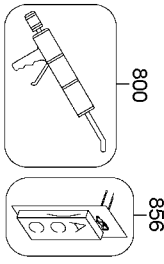

IP1065-1 REVU 5/07
 TO BE USED WITH PARTS LIST IP1065-2 AND OPERATION AND MAINTENANCE MANUAL 102774

NOTE: GROOVE IN O.D.
 FOR IDENTIFICATION

N57C
 COIL-FED PNEUMATIC NAILERS
 CLAVADORAS NEUMÁTICAS ALIMENTADAS POR ROLLO
 CLOUEURS PNEUMATIQUES À ENROULEMENT

Parts List for N57C Type 0

Item Number	Part Number	Description	Qty Required
1	MSLC6100-16	SCREW- SLHCS M6 X 1.	1
2	T55034	COVER-EXHAUST	1
5	MSC6100-25	SCREW-SHCS-M6X1.00X2	8
6	105584	CAP (SERVICE PART)	1
7	T55031	RING-BUMPER	1
8	T55050	BUMPER-TOP	1
9	854016	SPRING-HEAD VALVE	1
11	MRG041630	O-RING-1.638X.118	1
12	MRG052526	O-RING-2.067X.103	2
13	105577	HEAD VALVE (SERVICE	1
14	850607	O-RING	1
18	T60006	SEAL-CYLINDER	1
19	100568	CYLINDER SLEEVE	1
20	850006	O-RING-1.987X.103	1
21	T60021	SEAL-CHECK	1
22	T55027	RING-CYLINDER	1
23	851753	O-RING-2.734X.139	1
24	T55024	GASKET- FRAME CAP	1
25	159912	LABEL-WARNING-COIL N	1
26	113220	LABEL-BOSTITCH	2
27	N65005	FRAME (MACHINING)	1
27	107490	GRIP-HANDLE	1
28	MPP030020	PIN-SPIRAL M3X20MM	1
29	102549	PIN-SPECIAL SPIROL M	1
30	100337	GUIDE- ARM	1
31	MHE6100-100	NUT-ESN M6X1	2
32	MPW6.2	WASHER.SPECIAL	3

Parts List for N57C Type 0

Item Number	Part Number	Description	Qty Required
800	100653	LUBE (2CC)	1
800	100679	LUBE (1LB.CAN)	1
856	103378	ASSEMBLY-ADJ.CONTACT	1