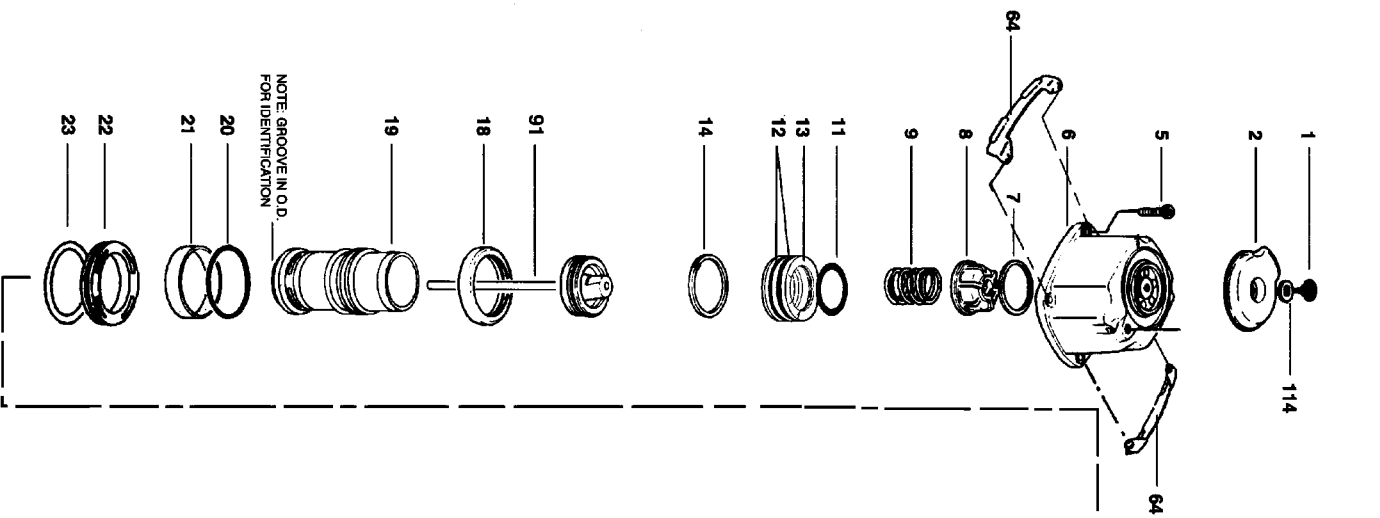

IP1065-1 REVU 5/07
TO BE USED WITH PARTS LIST IP1065-2 AND OPERATION AND MAINTENANCE MANUAL 102774

NOTE: GROOVE IN O.D.
FOR IDENTIFICATION