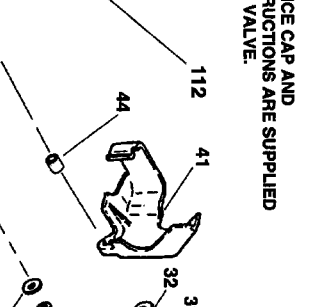

N57C
COIL-FED PNEUMATIC NAILERS
CLAVADORAS NEUMÁTICAS ALIMENTADAS POR ROLLO
CLOUEURS PNEUMATIQUES À ENROULEMENT