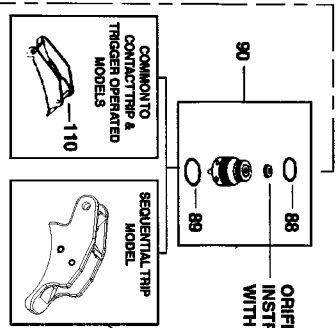

IP1065-1 REVU 5/07
 TO BE USED WITH PARTS LIST IP1065-2 AND OPERATION AND MAINTENANCE MANUAL 102774

NOTE: GROOVE IN O.D.
 FOR IDENTIFICATION

N57C
 COIL-FED PNEUMATIC NAILERS
 CLAVADORAS NEUMÁTICAS ALIMENTADAS POR ROLLO
 CLOUEURS PNEUMATIQUES À ENROULEMENT

Parts List for N57C Type 0

Item Number	Part Number	Description	Qty Required
1	MSLC6100-16	SCREW- SLHCS M6 X 1.	1
2	T55034	COVER-EXHAUST	1
5	MSC6100-25	SCREW-SHCS-M6X1.00X2	8
6	105584	CAP (SERVICE PART)	1
7	T55031	RING-BUMPER	1
8	T55050	BUMPER-TOP	1
9	854016	SPRING-HEAD VALVE	1
11	MRG041630	O-RING-1.638X.118	1
12	MRG052526	O-RING-2.067X.103	2
13	105577	HEAD VALVE (SERVICE	1
14	850607	O-RING	1
18	T60006	SEAL-CYLINDER	1
19	100568	CYLINDER SLEEVE	1
20	850006	O-RING-1.987X.103	1
21	T60021	SEAL-CHECK	1
22	T55027	RING-CYLINDER	1
23	851753	O-RING-2.734X.139	1
24	T55024	GASKET- FRAME CAP	1
25	159912	LABEL-WARNING-COIL N	1
26	113220	LABEL-BOSTITCH	2
27	N65005	FRAME (MACHINING)	1
27	107490	GRIP-HANDLE	1
28	MPP030020	PIN-SPIRAL M3X20MM	1
29	102549	PIN-SPECIAL SPIROL M	1
30	100337	GUIDE- ARM	1
31	MHE6100-100	NUT-ESN M6X1	2
32	MPW6.2	WASHER.SPECIAL	3

Parts List for N57C Type 0

Item Number	Part Number	Description	Qty Required
800	100653	LUBE (2CC)	1
800	100679	LUBE (1LB.CAN)	1
856	103378	ASSEMBLY-ADJ.CONTACT	1