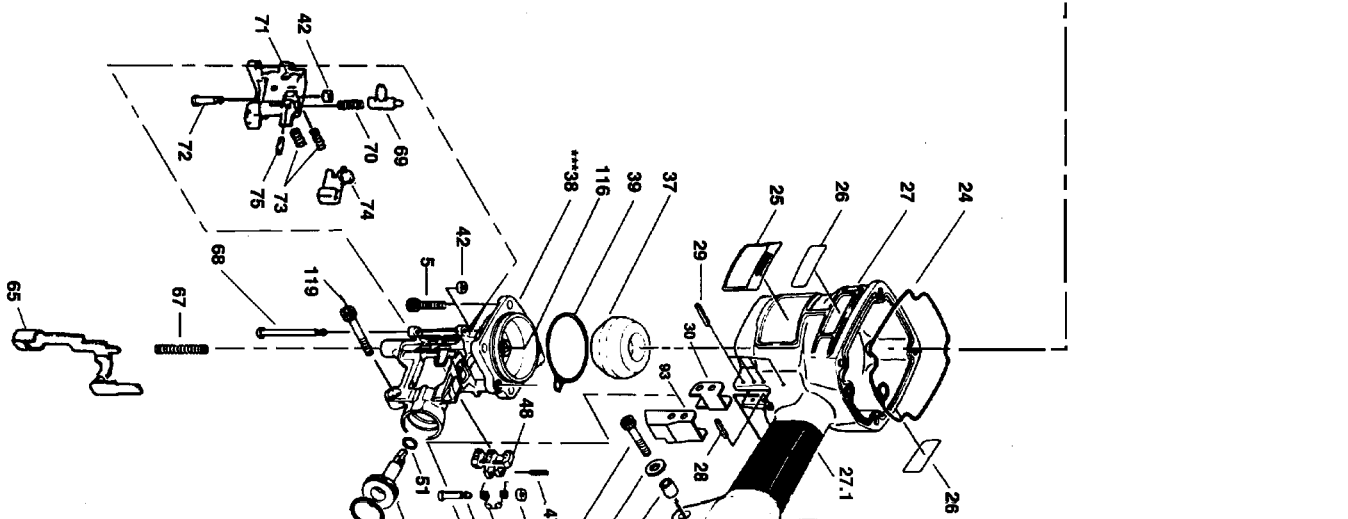

N57C
COIL-FED PNEUMATIC NAILERS
CLAVADORAS NEUMÁTICAS ALIMENTADAS POR ROLLO
CLOUEURS PNEUMATIQUES À ENROULEMENT