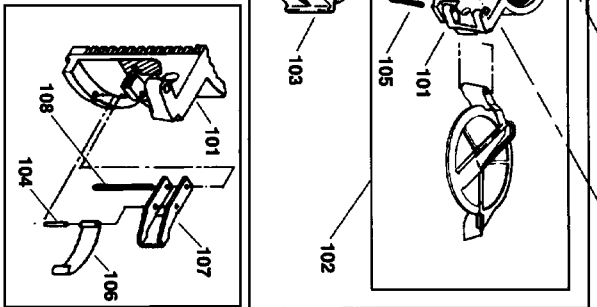

IP1065-1 REVU 5/07
 TO BE USED WITH PARTS LIST IP1065-2 AND OPERATION AND MAINTENANCE MANUAL 102774

NOTE: GROOVE IN O.D.
 FOR IDENTIFICATION

N57C
 COIL-FED PNEUMATIC NAILERS
 CLAVADORAS NEUMÁTICAS ALIMENTADAS POR ROLLO
 CLOUEURS PNEUMATIQUES À ENROULEMENT

Parts List for N57C Type 0

Item Number	Part Number	Description	Qty Required
1	MSLC6100-16	SCREW- SLHCS M6 X 1.	1
2	T55034	COVER-EXHAUST	1
5	MSC6100-25	SCREW-SHCS-M6X1.00X2	8
6	105584	CAP (SERVICE PART)	1
7	T55031	RING-BUMPER	1
8	T55050	BUMPER-TOP	1
9	854016	SPRING-HEAD VALVE	1
11	MRG041630	O-RING-1.638X.118	1
12	MRG052526	O-RING-2.067X.103	2
13	105577	HEAD VALVE (SERVICE	1
14	850607	O-RING	1
18	T60006	SEAL-CYLINDER	1
19	100568	CYLINDER SLEEVE	1
20	850006	O-RING-1.987X.103	1
21	T60021	SEAL-CHECK	1
22	T55027	RING-CYLINDER	1
23	851753	O-RING-2.734X.139	1
24	T55024	GASKET- FRAME CAP	1
25	159912	LABEL-WARNING-COIL N	1
26	113220	LABEL-BOSTITCH	2
27	N65005	FRAME (MACHINING)	1
27	107490	GRIP-HANDLE	1
28	MPP030020	PIN-SPIRAL M3X20MM	1
29	102549	PIN-SPECIAL SPIROL M	1
30	100337	GUIDE- ARM	1
31	MHE6100-100	NUT-ESN M6X1	2
32	MPW6.2	WASHER.SPECIAL	3

Parts List for N57C Type 0

Item Number	Part Number	Description	Qty Required
800	100653	LUBE (2CC)	1
800	100679	LUBE (1LB.CAN)	1
856	103378	ASSEMBLY-ADJ.CONTACT	1