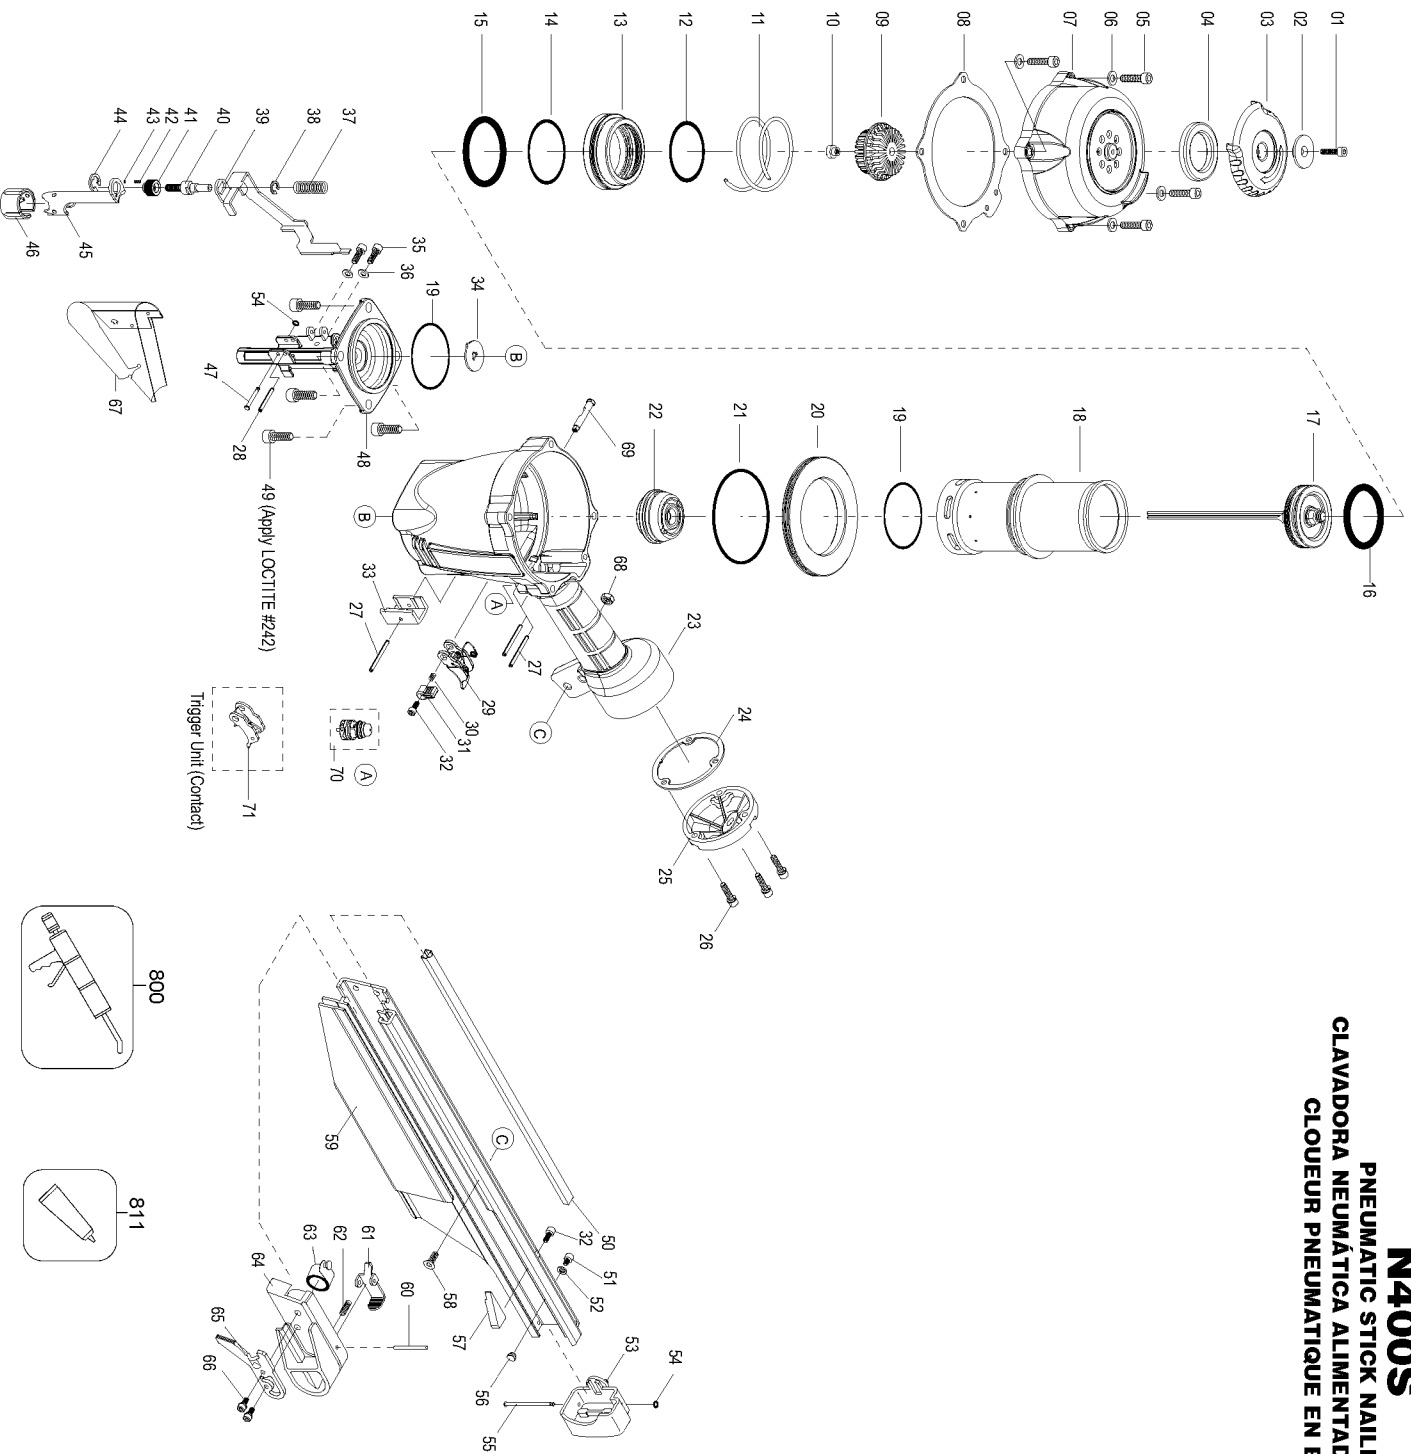

N400S
PNEUMATIC STICK NAILER
CLAVADORA NEUMÁTICA ALIMENTADA POR BARRA
CLOUEUR PNEUMATIQUE EN BANDES

IP1229-1REVA 03/06
 TO BE USED WITH PARTS LIST IP1229-2 AND OPERATION AND MAINTENANCE MANUAL 171430

Parts List for N400S Type 0

Parts List for N400S Type 0

Item Number	Part Number	Description	Qty Required
28	000000-00	No Longer Available	1
29	G1304300	TRIGGER UNIT	1
30	P2075202062	SPRING	1
31	P2070001966	THROTTLE BUTTON	1
32	MSC4070-10	SCREW-SHCS-M4X0.70X1	2
33	000000-00	No Longer Available	1
34	P2765200562	JOINT GUIDE	1
35	S0110512100	HEX.SOC.HD.BOLT	2
36	S05105101000	FLAT WASHER	2
37	P2075203562	SPRING	1
38	S09106000	E-RING	1
39	P2076302865	SAFETY B	1
40	P2075202962	ADJUSTING LEVER	1
41	P2076103057	SETTING KNOB	1
42	P1645201262	SPRING	1
43	1T1020	STEEL BALL	1
44	S09108000	E-RING	1
45	P2746300565	SAFETY A	1
46	P2070003403	SAFETY SLEEVE	1
47	P1645203162	STEPPED PIN	1
48	000000-00	No Longer Available	1
49	S0110830100	HEX.SOC.HD.BOLT	4
50	P1920003500	STEEL CHANNEL	1
51	S0110406100	HEX.SOC.HD.BOLT	1
52	S05104101500	FLAT WASHER	1
53	P2070002466	END COVER	1
54	174073	O-RING	2

Parts List for N400S Type 0

Item Number	Part Number	Description	Qty Required
55	P2075202562	PIN	1
56	P1925203862	REAR PLATE	1
57	P1926303765	NAIL GUIDE	1
58	S0310618100	FLAT HD.SOC.SCREW	1
59	000000-00	No Longer Available	1
60	P1925204962	CLICK LEVER PIN	1
61	P1925104801	CLICK LEVER	1
62	P0835201262	SPRING	1
63	G2800500	SPRING UNIT	1
64	G3000100	SLIDE SEAT UNIT	1
65	P2086300265	PUSHER	1
66	1D104	SPRING WASHER	2
67	P2740001300	NOSE MUZZLE	1
68	1G106	LOCK NUT	1
69	P2075201862	THROTTLE	1
70	G1202400	TRIGGER VALVE UNIT	1
71	G1304200	TRIGGER UNIT	1
800	100653	LUBE (2CC)	1
800	100679	LUBE (1LB.CAN)	1
811	851385	LOCTITE	1