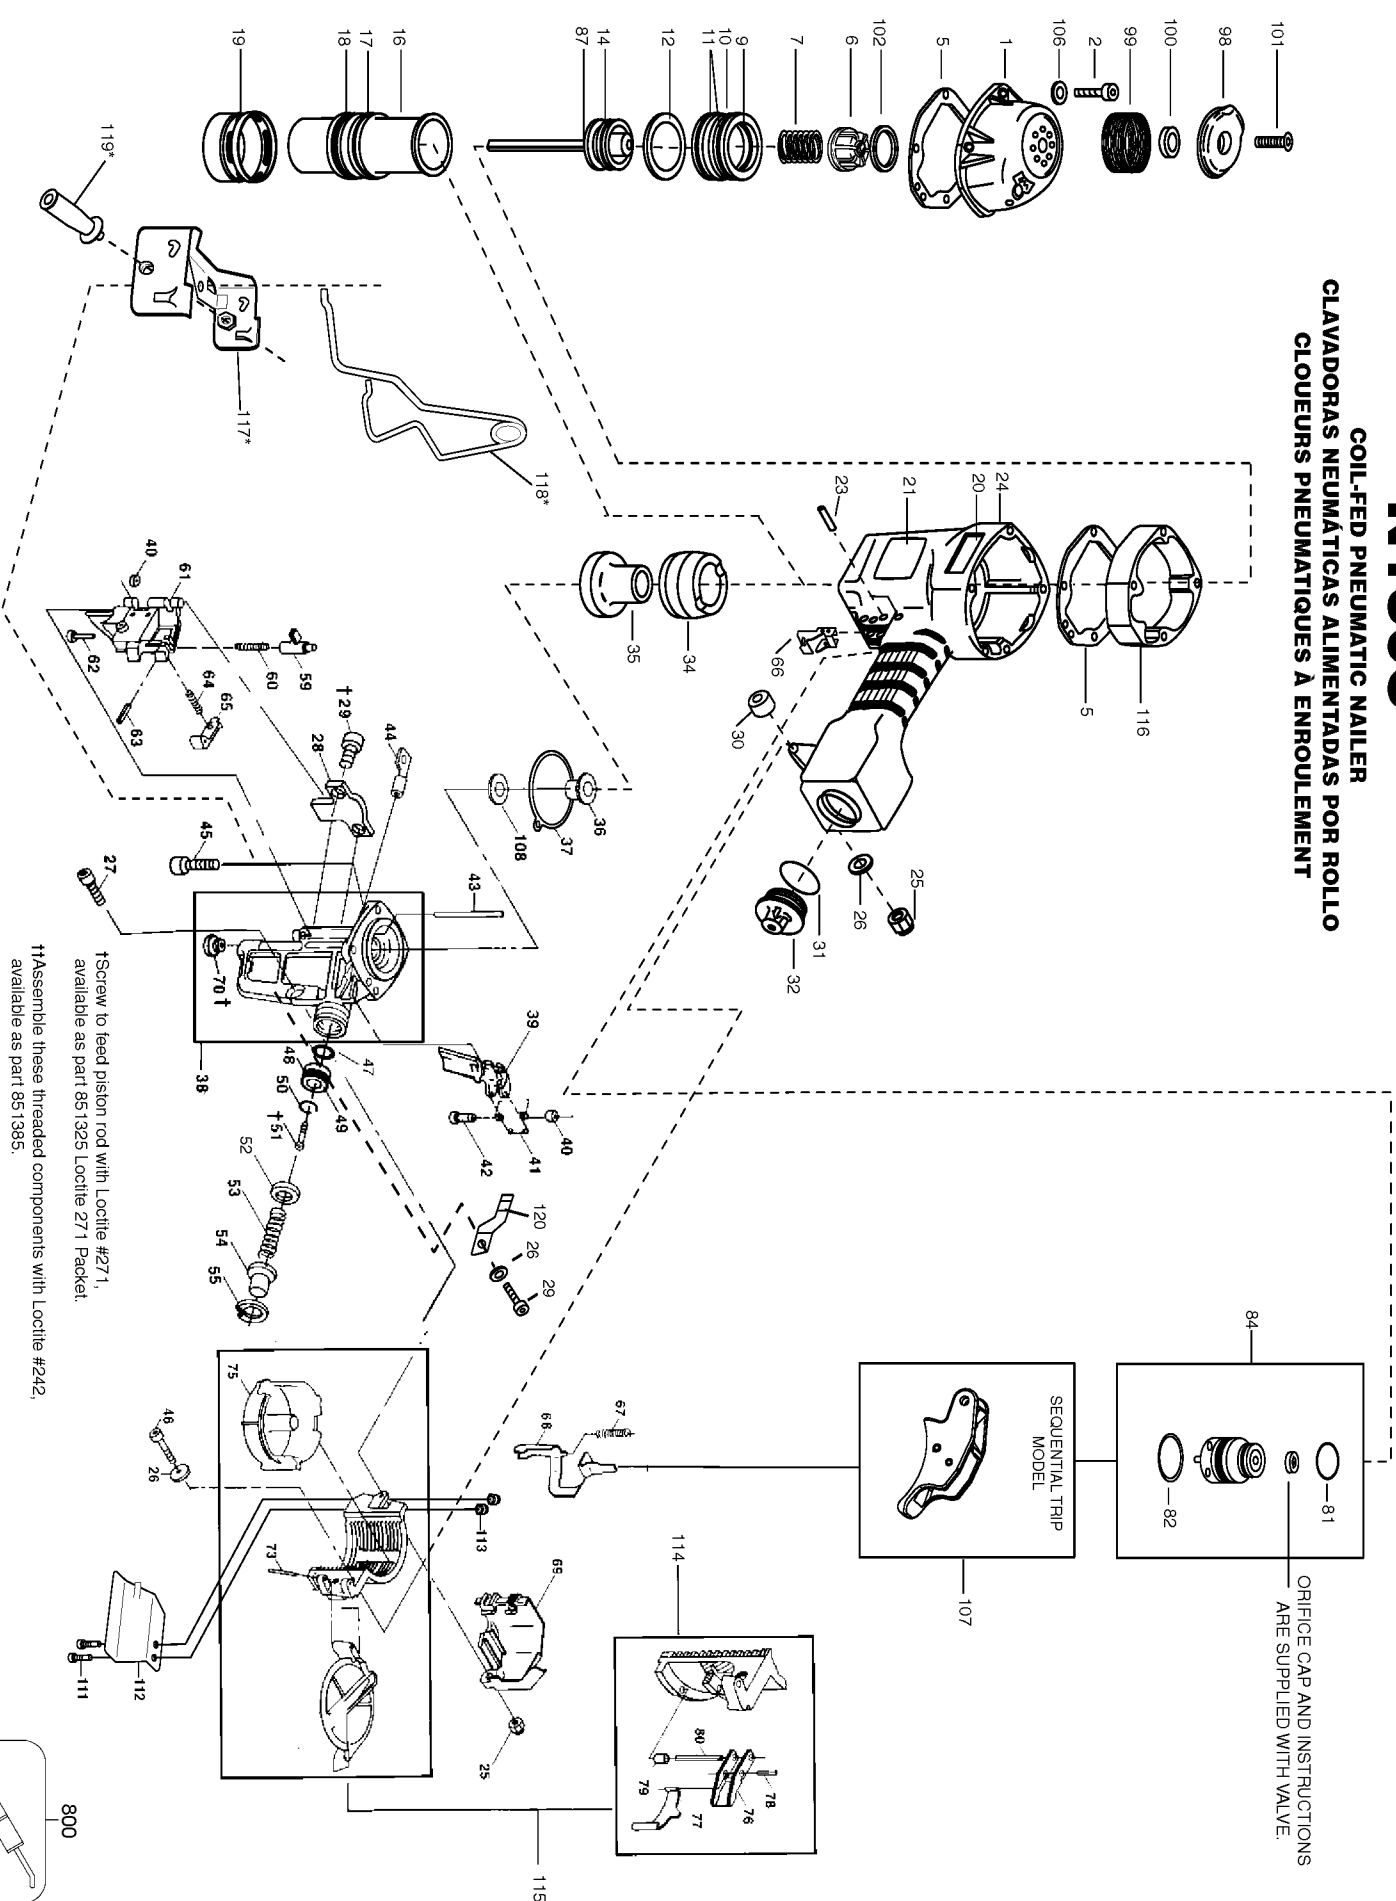

N130C

COIL-FED PNEUMATIC NAILER
 CLAVADORAS NEUMÁTICAS ALIMENTADAS POR ROLLO
 CLOUEURS PNEUMATIQUES A ENROULEMENT

ORIFICE CAP AND INSTRUCTIONS
 ARE SUPPLIED WITH VALVE.

SEQUENTIAL TRIP
 MODEL

†Screw to feed piston rod with Loctite #271,
 available as part 851325 Loctite 271 Packet.
 ††Assemble these threaded components with Loctite #242,
 available as part 851385.
 *Optional Accessories

IP1102-1REVE 2/07
 TO BE USED WITH PARTS LIST IP1102-2 AND OPERATION AND MAINTENANCE MANUAL 102777.

Parts List for N130C Type 0

Item Number	Part Number	Description	Qty Required
1	N100140A	CYLINDER CAP	1
2	105850	SCREW	4
4	MSS6100-6P	SCREW-CUPSSS-M6X1.00	1
5	N100131	SEAL- CYLINDER CAP	2
6	N86132	PISTON STOP	1
7	854017-S	SPRING-COMPRESSION	1
9	MRG051531	O-RING-2.028X.122	1
10	105578	HEAD VALVE (SERVICE	1
11	851538	O-RING-2.675X.116	2
12	N86125	HEAD VALVE SEAL	1
14	851539	O-RING-2.039X.253	1
16	105831	SLEEVE-CYLINDER	1
17	RG273710	O-RING-2.737X.103	1
18	N100128	SEAL- CHECK	1
19	N100317	LOWER SLEEVE	1
20	113220	LABEL-BOSTITCH	1
21	159912	LABEL-WARNING-COIL N	1
23	102549	PIN-SPECIAL SPIROL M	1
24	N90110	FRAME	1
25	MHE6100-100	NUT-ESN M6X1	1
26	MPW6.3	WASHER-PWN M6	3
27	MSC6100-35	SCREW-SHCS-M6X1.00X3	1
28	N100113	CONTACT ARM RETAINER	1
29	MSC6100-12	SCREW-SHCS-M6X1.00X1	2
30	N70143	BUSHING-RUBBER	1
31	850235	O-RING-1.487X.103	1
32	103651	CAP-END	1