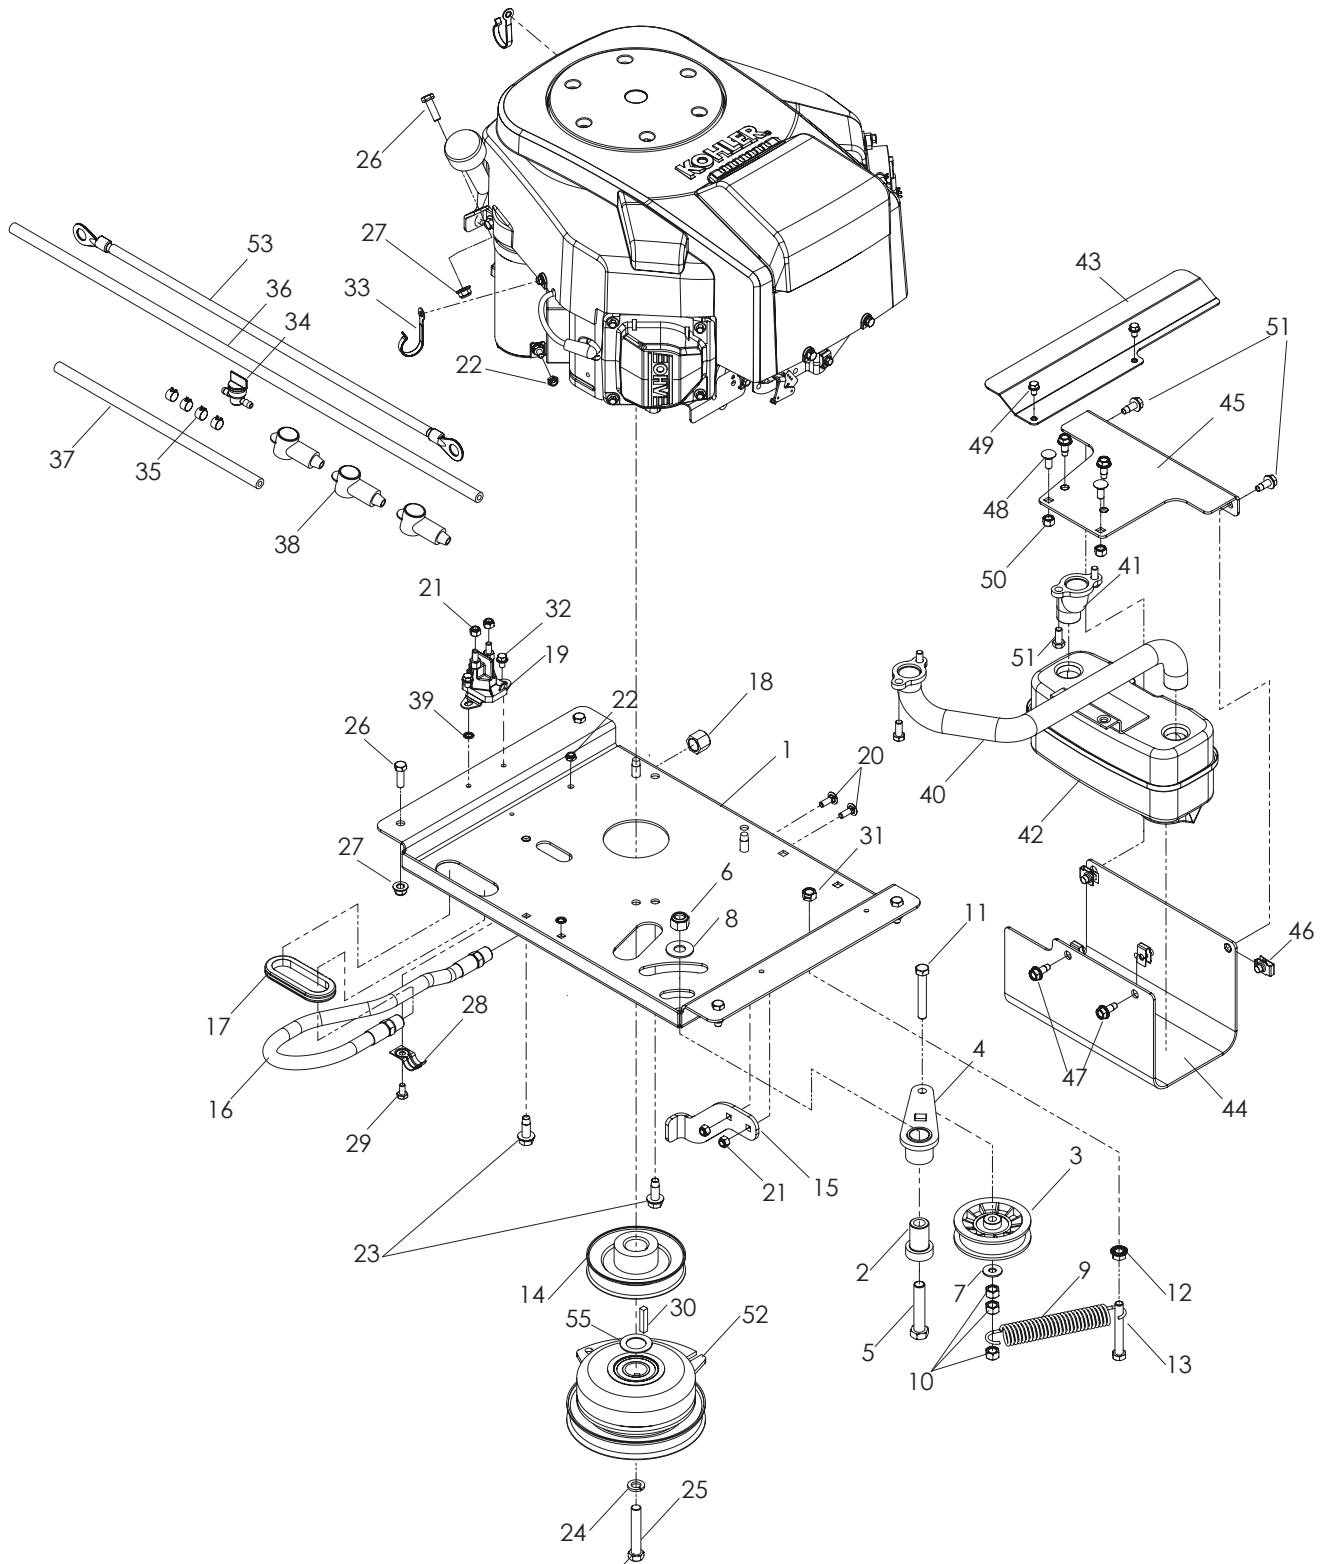

ENGINE PLATE