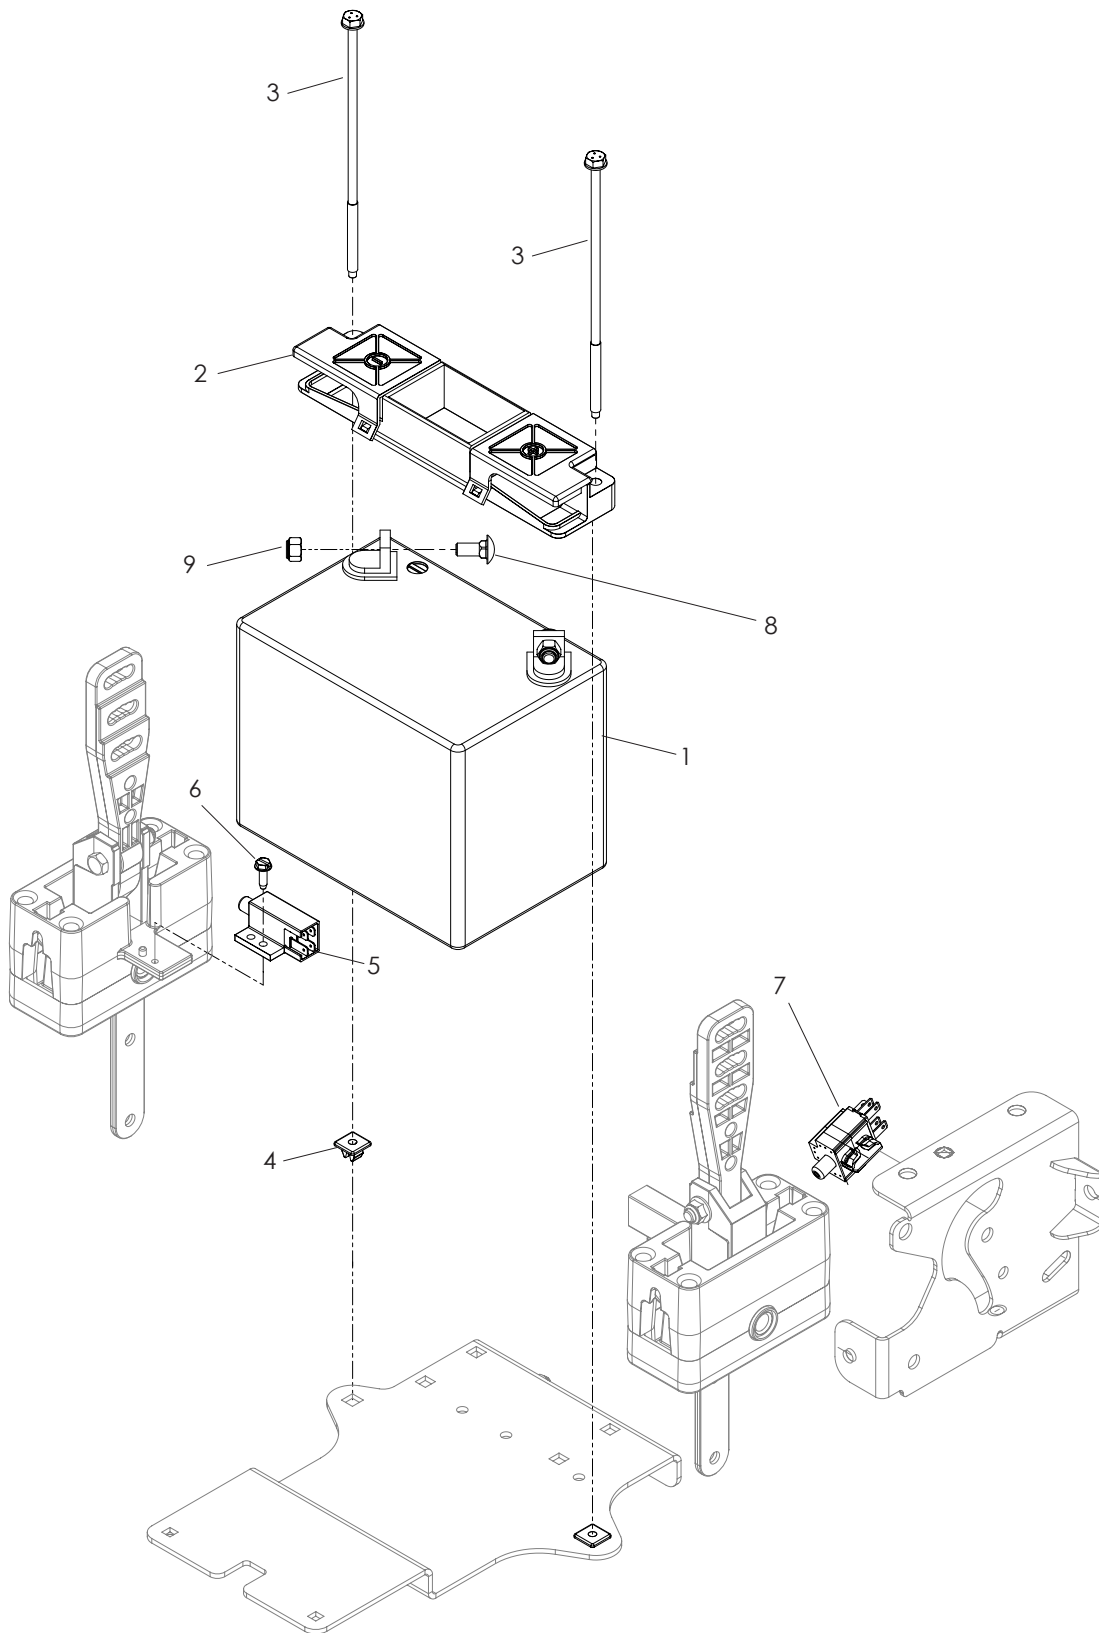

SEAT

SEAT

ITEM	PART NO.	QTY.	DESCRIPTION	ITEM	PART NO.	QTY.	DESCRIPTION
1..	539 132745....	1	MOUNT, SEAT W/DECALS	12..	539 131656....	1	SUPPORT, SEAT
2..	539 132894....	8	RIVET, ³ / ₁₆ , GRIP	13..	539 131778....	1	SUPPORT, LT
3..	539 131763....	1	PANEL, HEX	14..	539 131779....	1	SUPPORT, RT
4..	539 131899....	1	STOP, SEAT, FORWARD	15..	539 110300....	2	SPRING, SEAT
5..	539 111777	1	RHSSNB ¹ / ₄ -20 x ¹ / ₂	16..	539 104763....	8	RETAINER, U TYPE
6..	539 108120....	1	NUT ¹ / ₄ -20 HEX THIN NYLOC	17..	539 976979....	2	NUT ³ / ₈ -16 HEX NYLOC
7..	539 130873....	1	SEAT	18..	539 107475....	6	BOLT ⁵ / ₁₆ -18 x ³ / ₄ THD FRM
8..	539 112899....	4	NUT ⁵ / ₁₆ -18 FLANGE NYLOC	19..	539 110815....	3	WIRE CLIP, PUSH MOUNT
9..	539 130896....	2	BOLT ⁵ / ₁₆ -18 HEX HD	20..	539 105974....	1	RUBBER GROMMET
10..	539 990717....	2	NUT ⁵ / ₁₆ -18 HEX NYLOC	21..	539 990517....	2	WASHER, ³ / ₈ FLAT STD
11..	539 119741	1	SEAT SWITCH	22..	539 990645....	2	RHSNB ³ / ₈ -16 x 1

ELECTRICAL

ELECTRICAL

ITEM	PART NO.	QTY.	DESCRIPTION
1..	539 102436....	1	BATTERY
2..	539 107628....	1	BATTERY HOLD DOWN
3..	539 107632....	2	BOLT, 1/4 x 7 1/2
4..	539 107629....	2	NUT 1/4 PUSH, NYLON
5..	539 101080....	2	SWITCH, INTERLOCK
6..	539 991034....	2	SCREW #10-24 x 5/8 WSH HD
7..	539 113792....	1	SWITCH, BRAKE