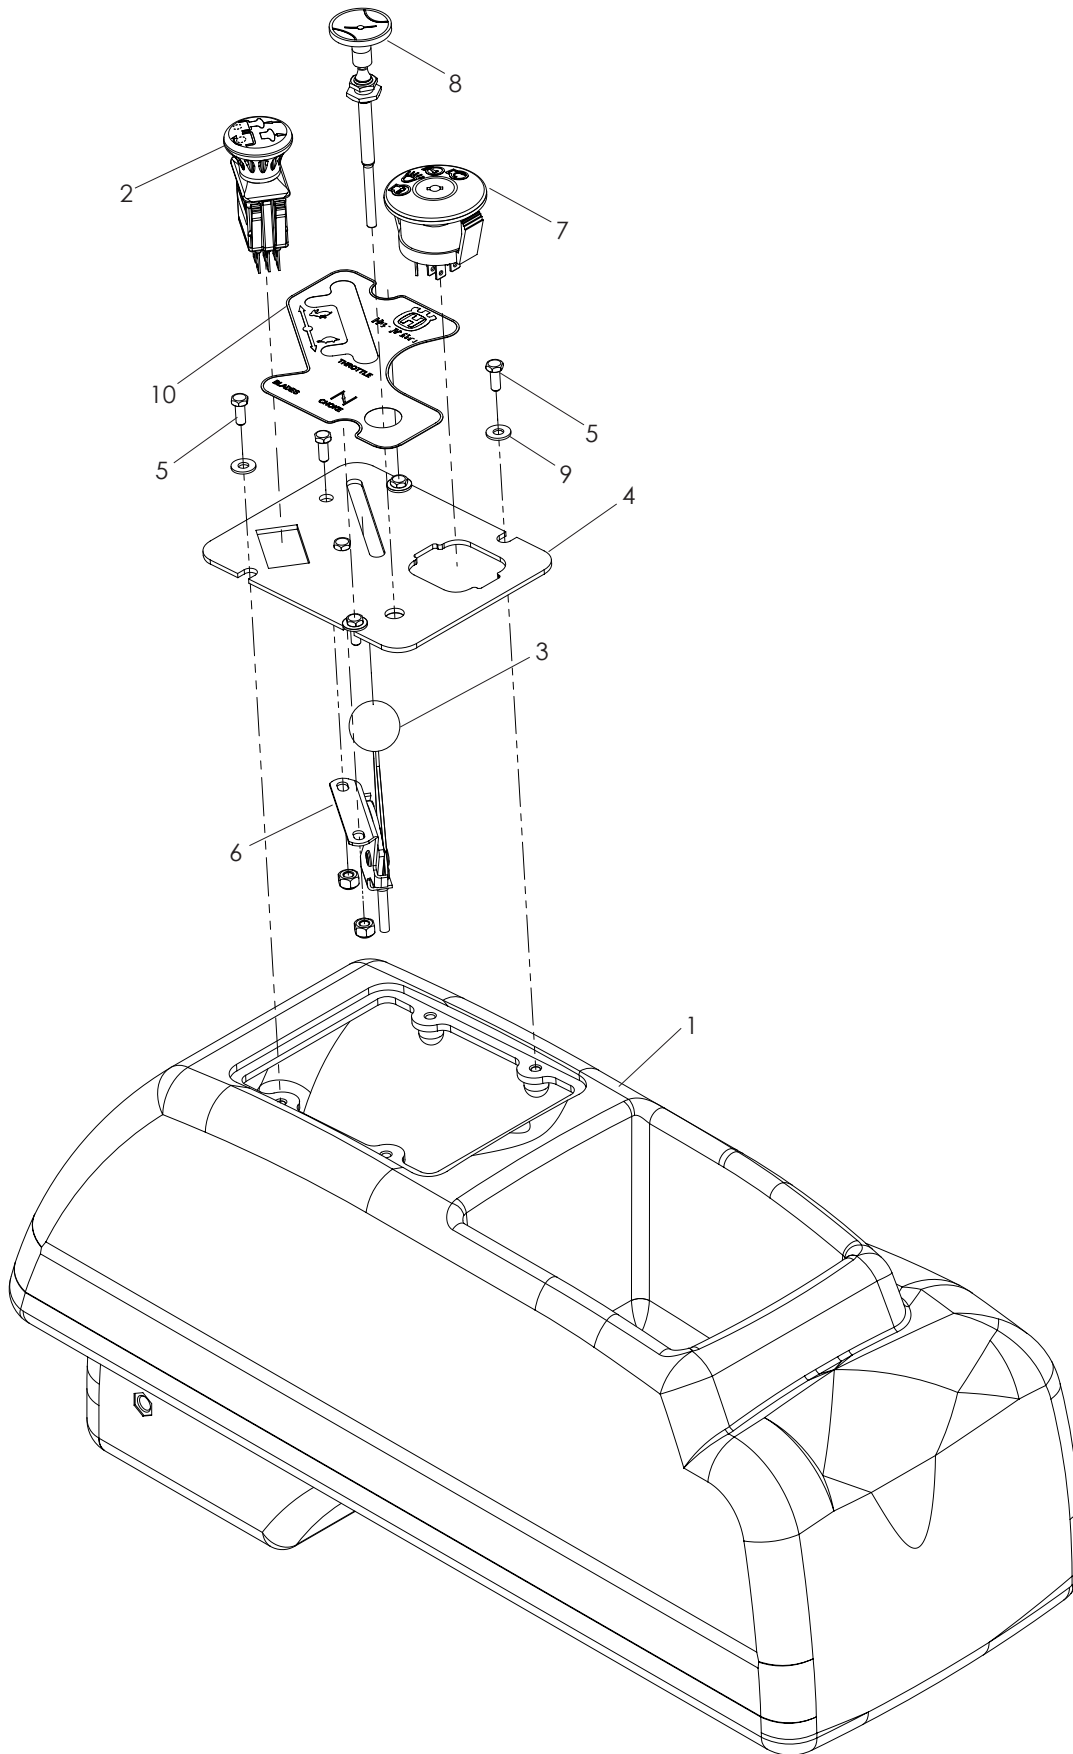

CONTROLS

CONTROLS

ITEM	PART NO.	QTY.	DESCRIPTION	ITEM	PART NO.	QTY.	DESCRIPTION
1..	539 107593....	1	CONSOLE	7..	539 107541....	1	IGNITION SWITCH
2..	539 131627....	1	SWITCH, PTO 10 AMP	8..	539 130209....	1	CONTROL, CHOKE
3..	539 112438....	1	THROTTLE CABLE	9..	539 105408....	4	WASHER #10 FLAT
4..	539 131721....	1	CONSOLE PLATE	10..	539 132723....	1	DECAL, CONSOLE
5..	539 990411	6	SCREW #10-24 x ½ SLT HEX	NOT SHOWN			
6..	539 976977....	2	NUT #10-24 HEX NYLOC		539 976856 ...	1	TIE, PLASTIC

WHEELS AND TIRES

WHEELS AND TIRES

ITEM	PART NO.	QTY.	DESCRIPTION	ITEM	PART NO.	QTY.	DESCRIPTION
1..	539 101239....4	STRAIGHT CONNECTOR	4..	539 108346....8	HCS ½-13 x 2½
2..	539 114523....2	WHEEL MOTOR, TJ	5..	532 140080..10	BOLT, HUB
3..	539 101331....8	NUT ½ HEX NYLOC	6..	532 140556....2	TIRE, 23 x 10.50