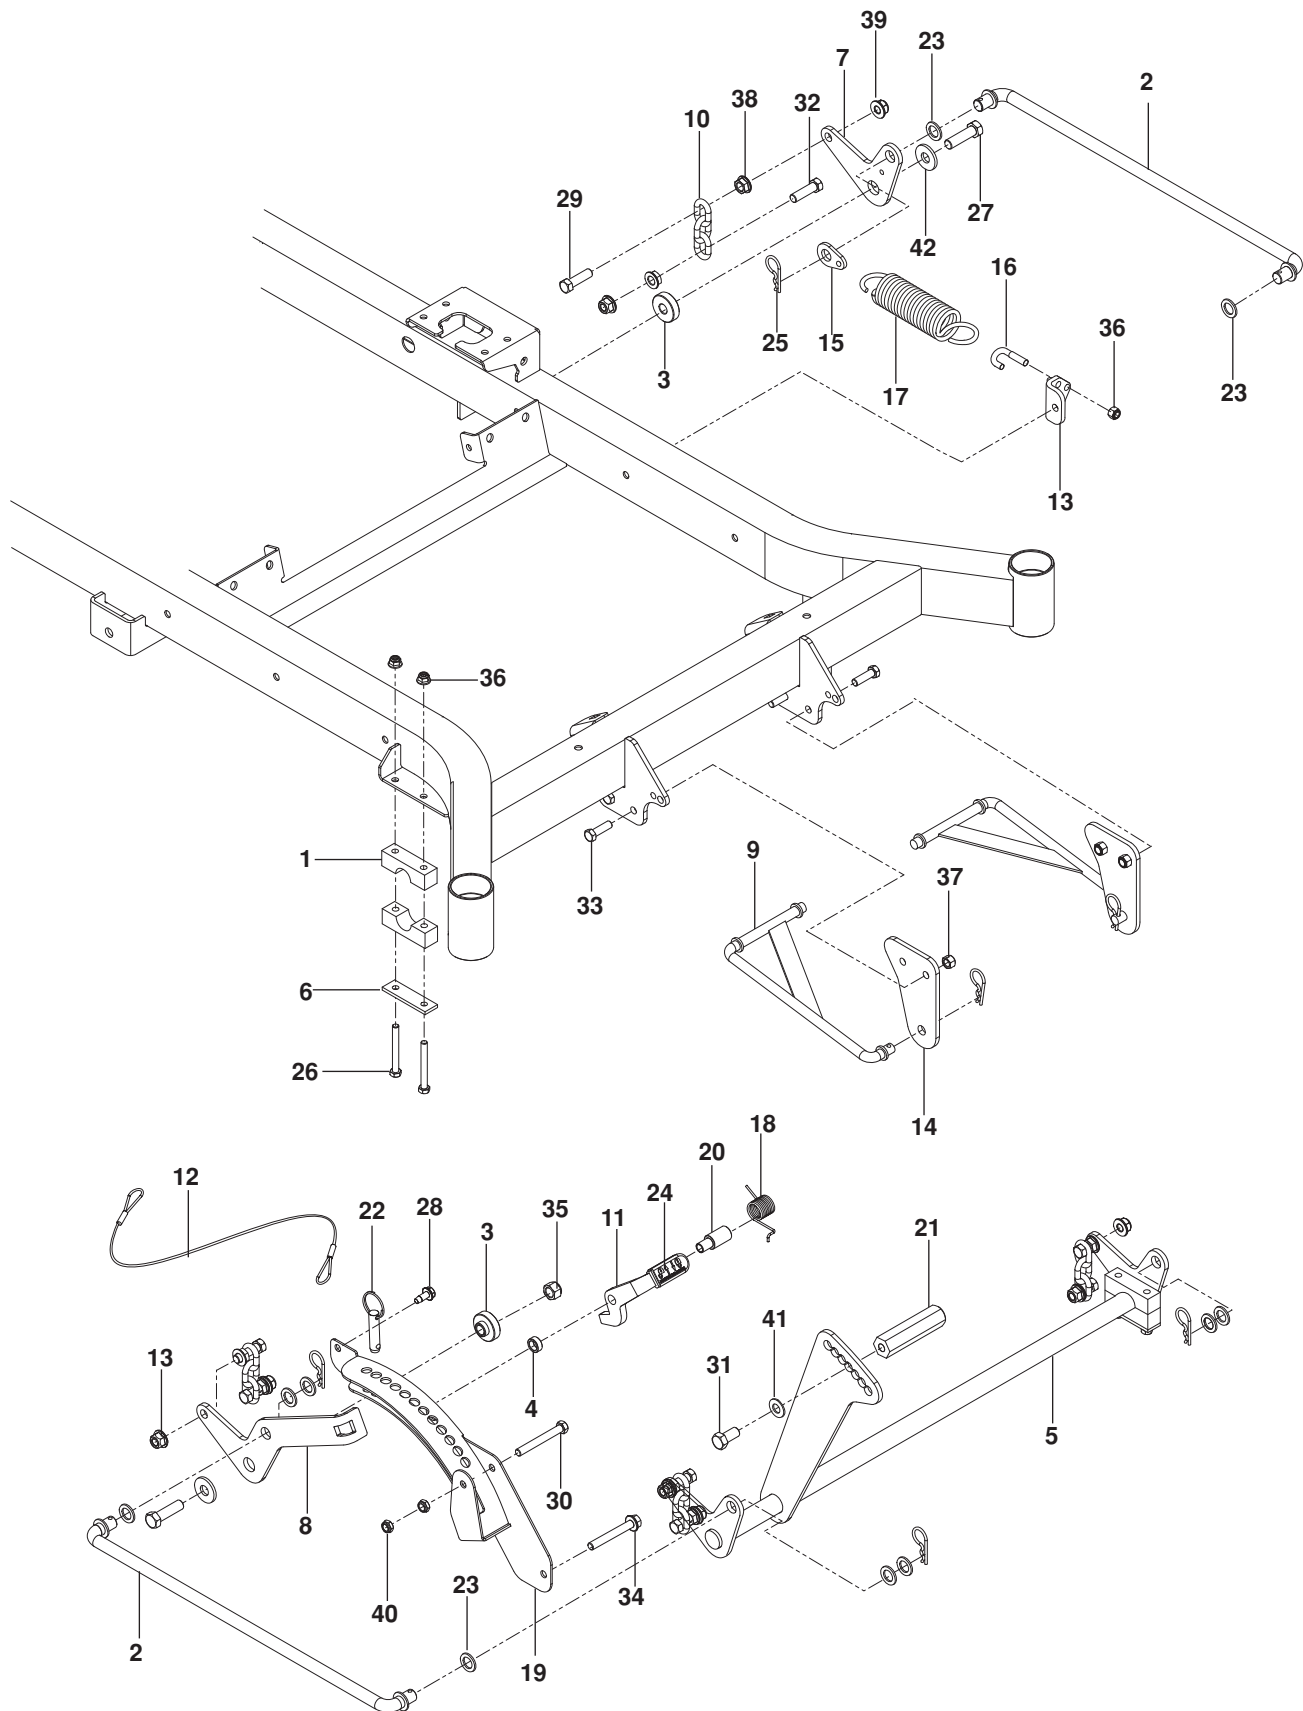

MOWER LIFT / DECK LIFT