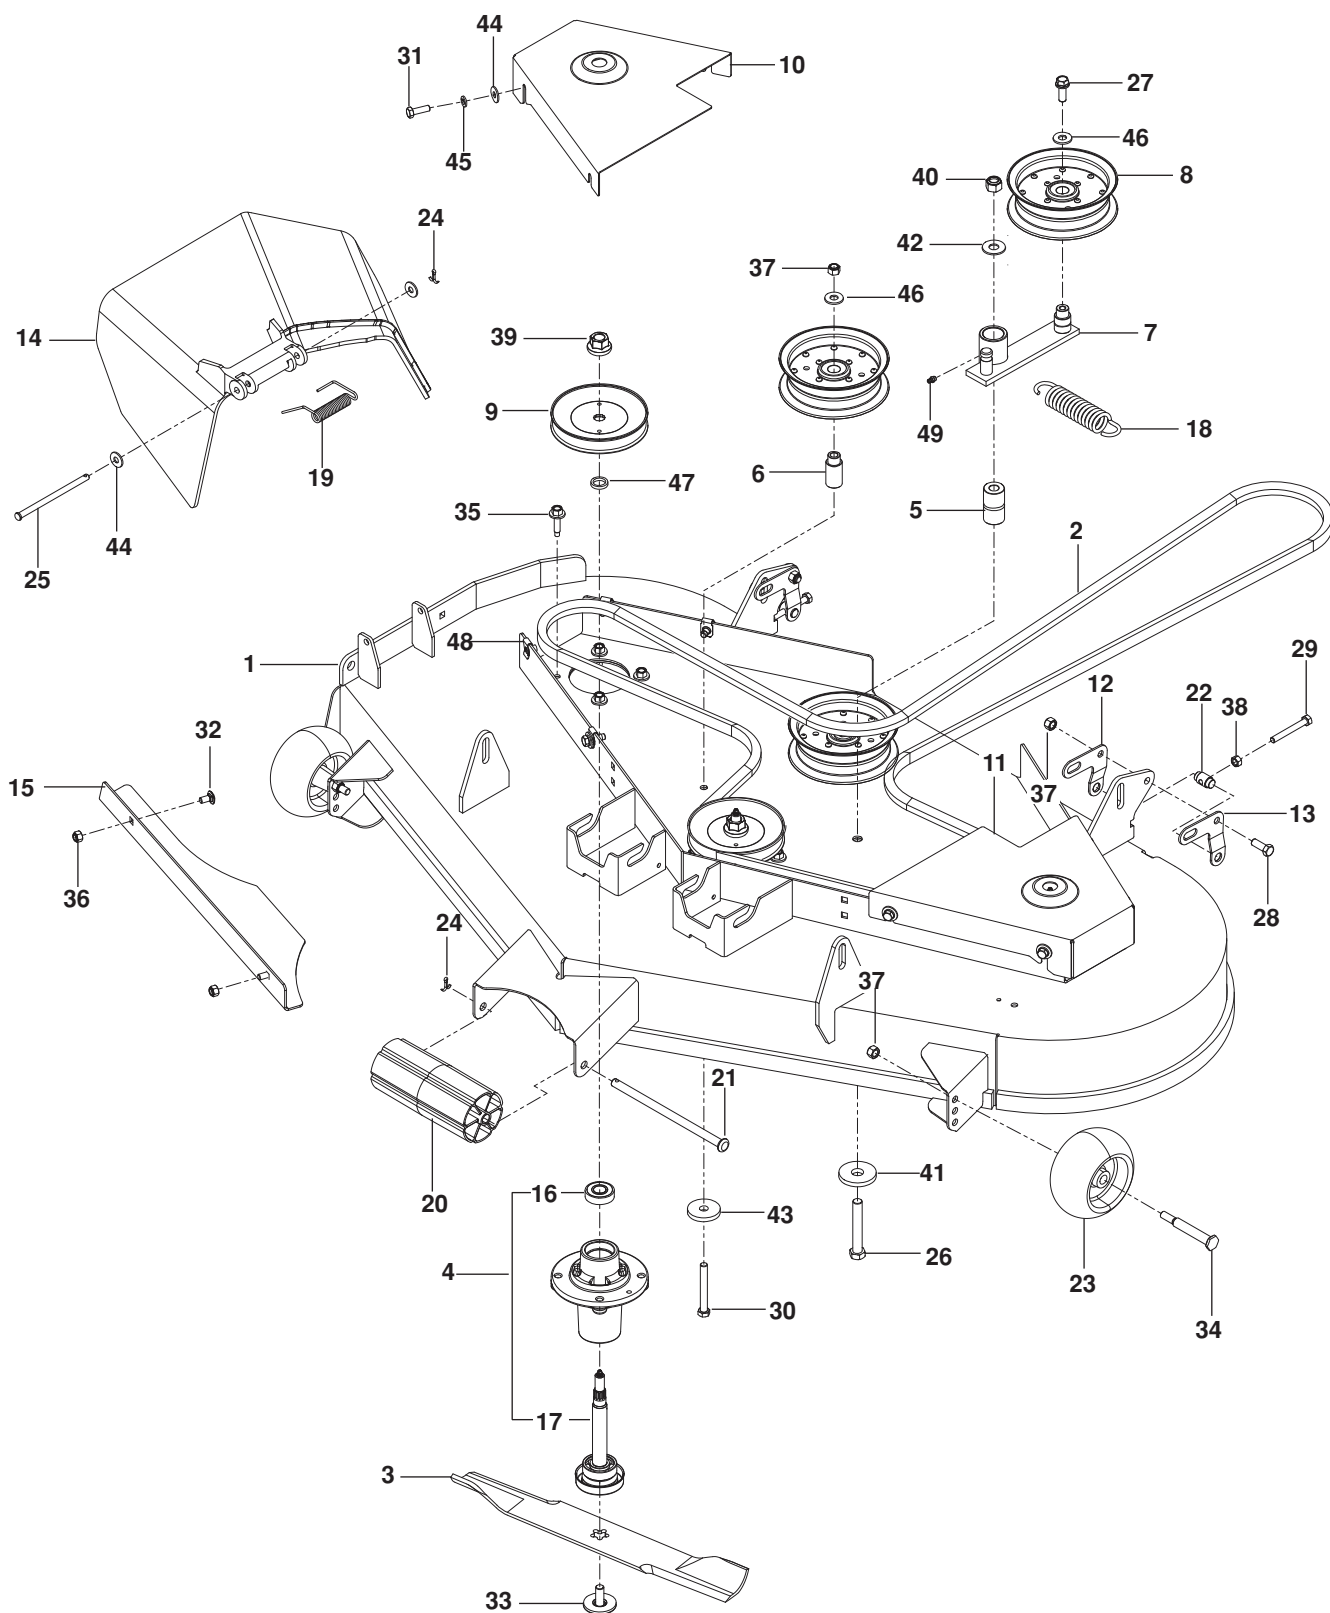

MOWER DECK / CUTTING DECK