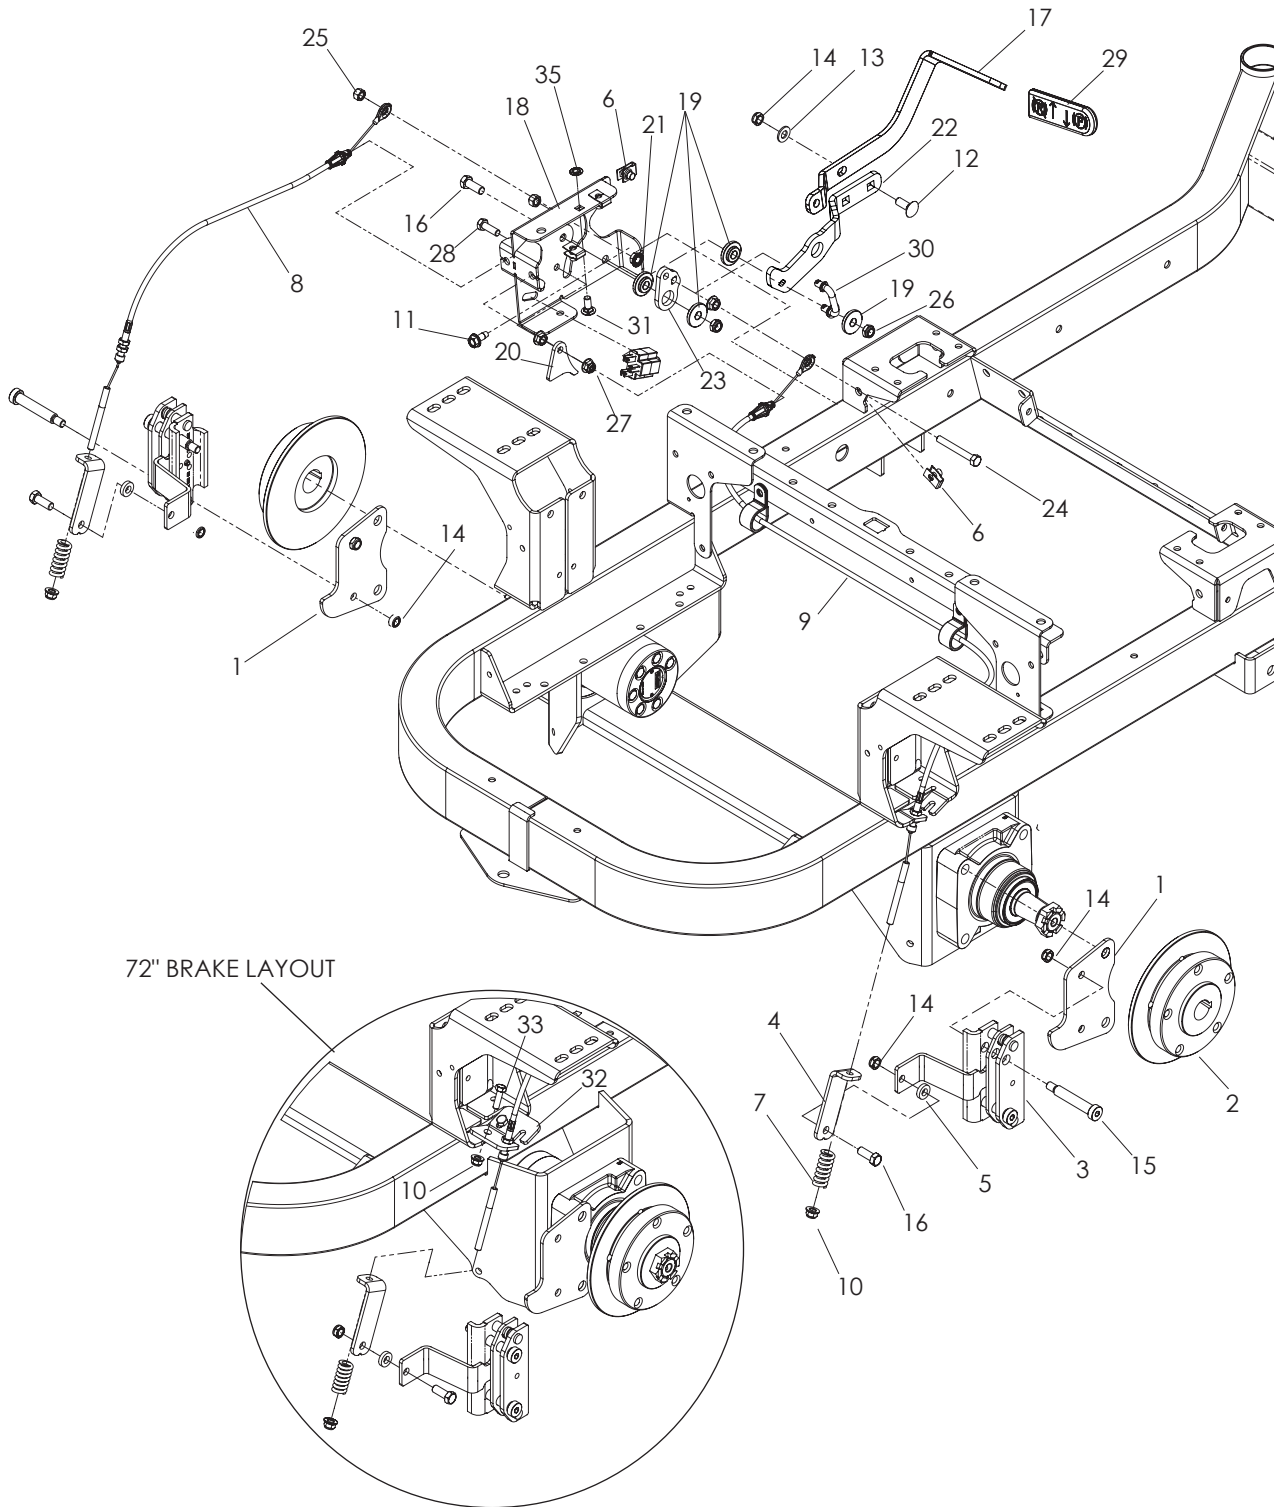

PARKING BRAKE