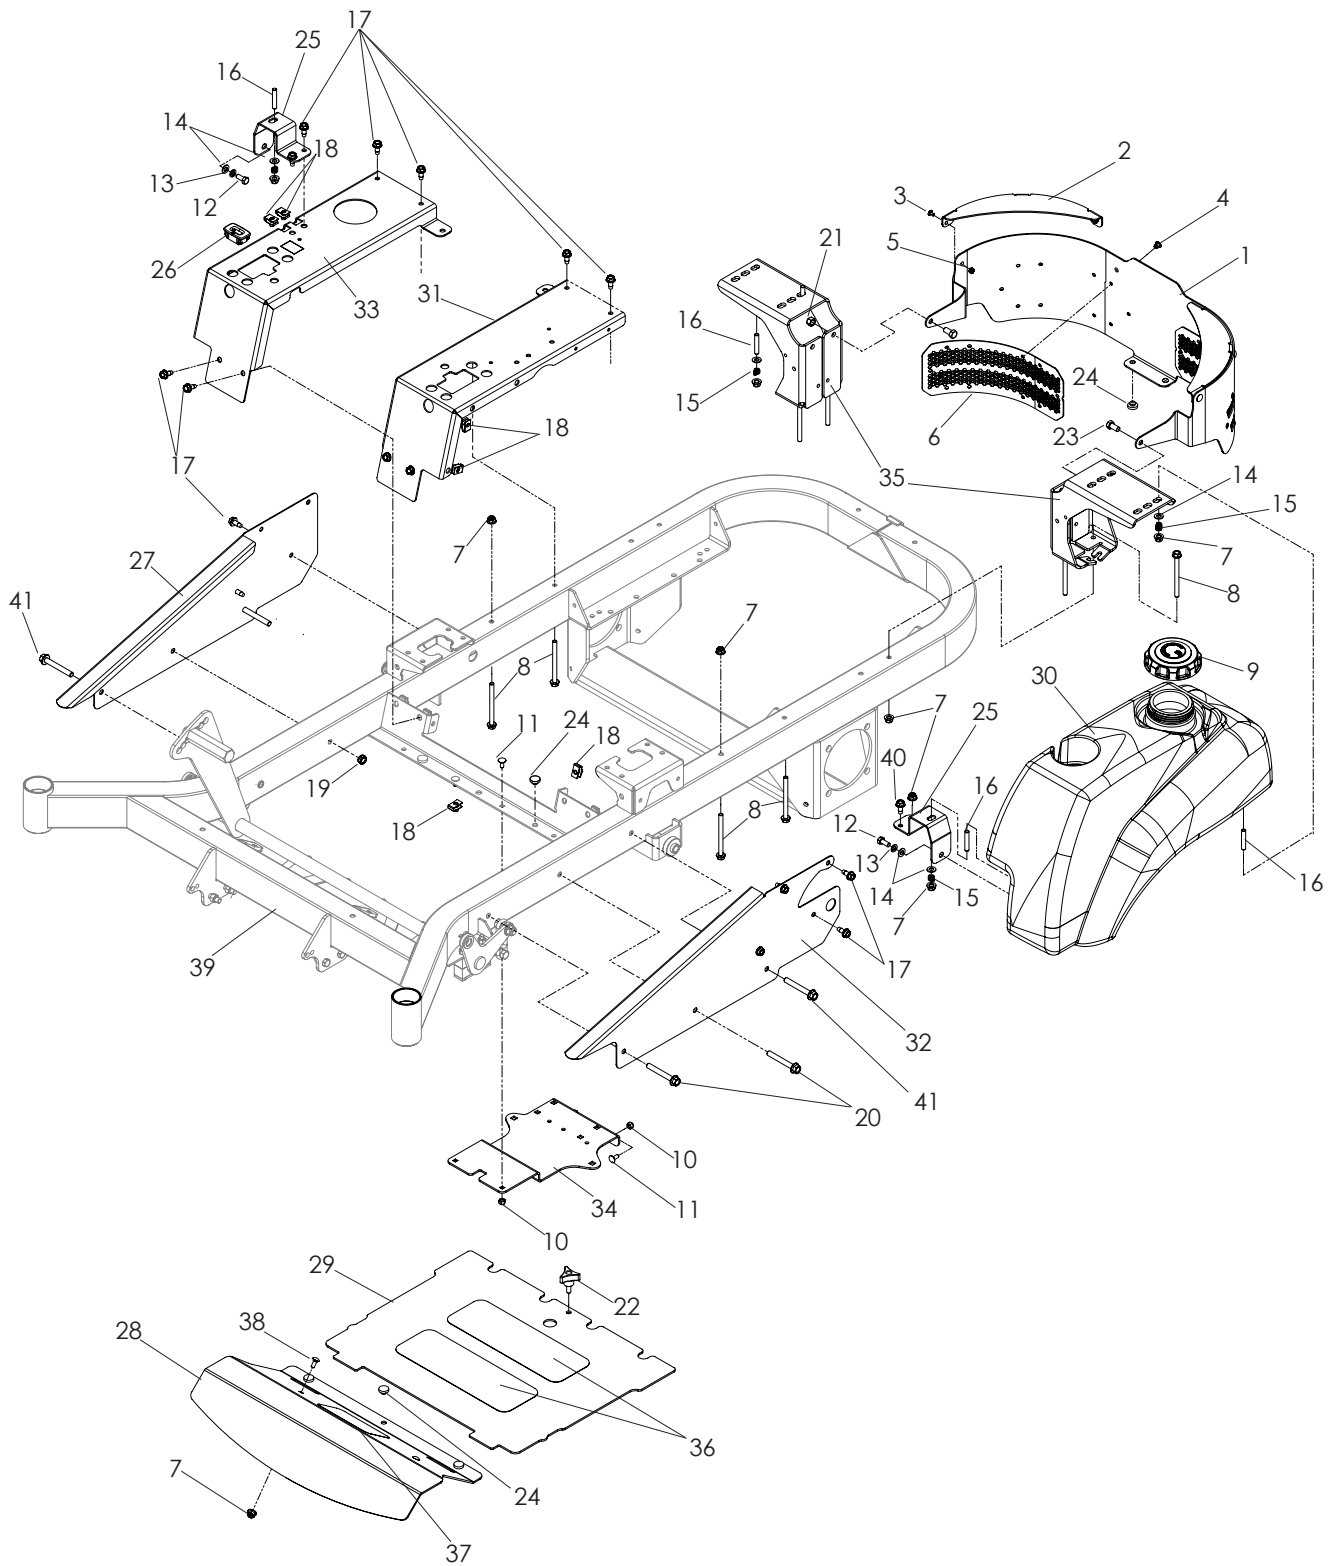

CHASSIS / FRAME