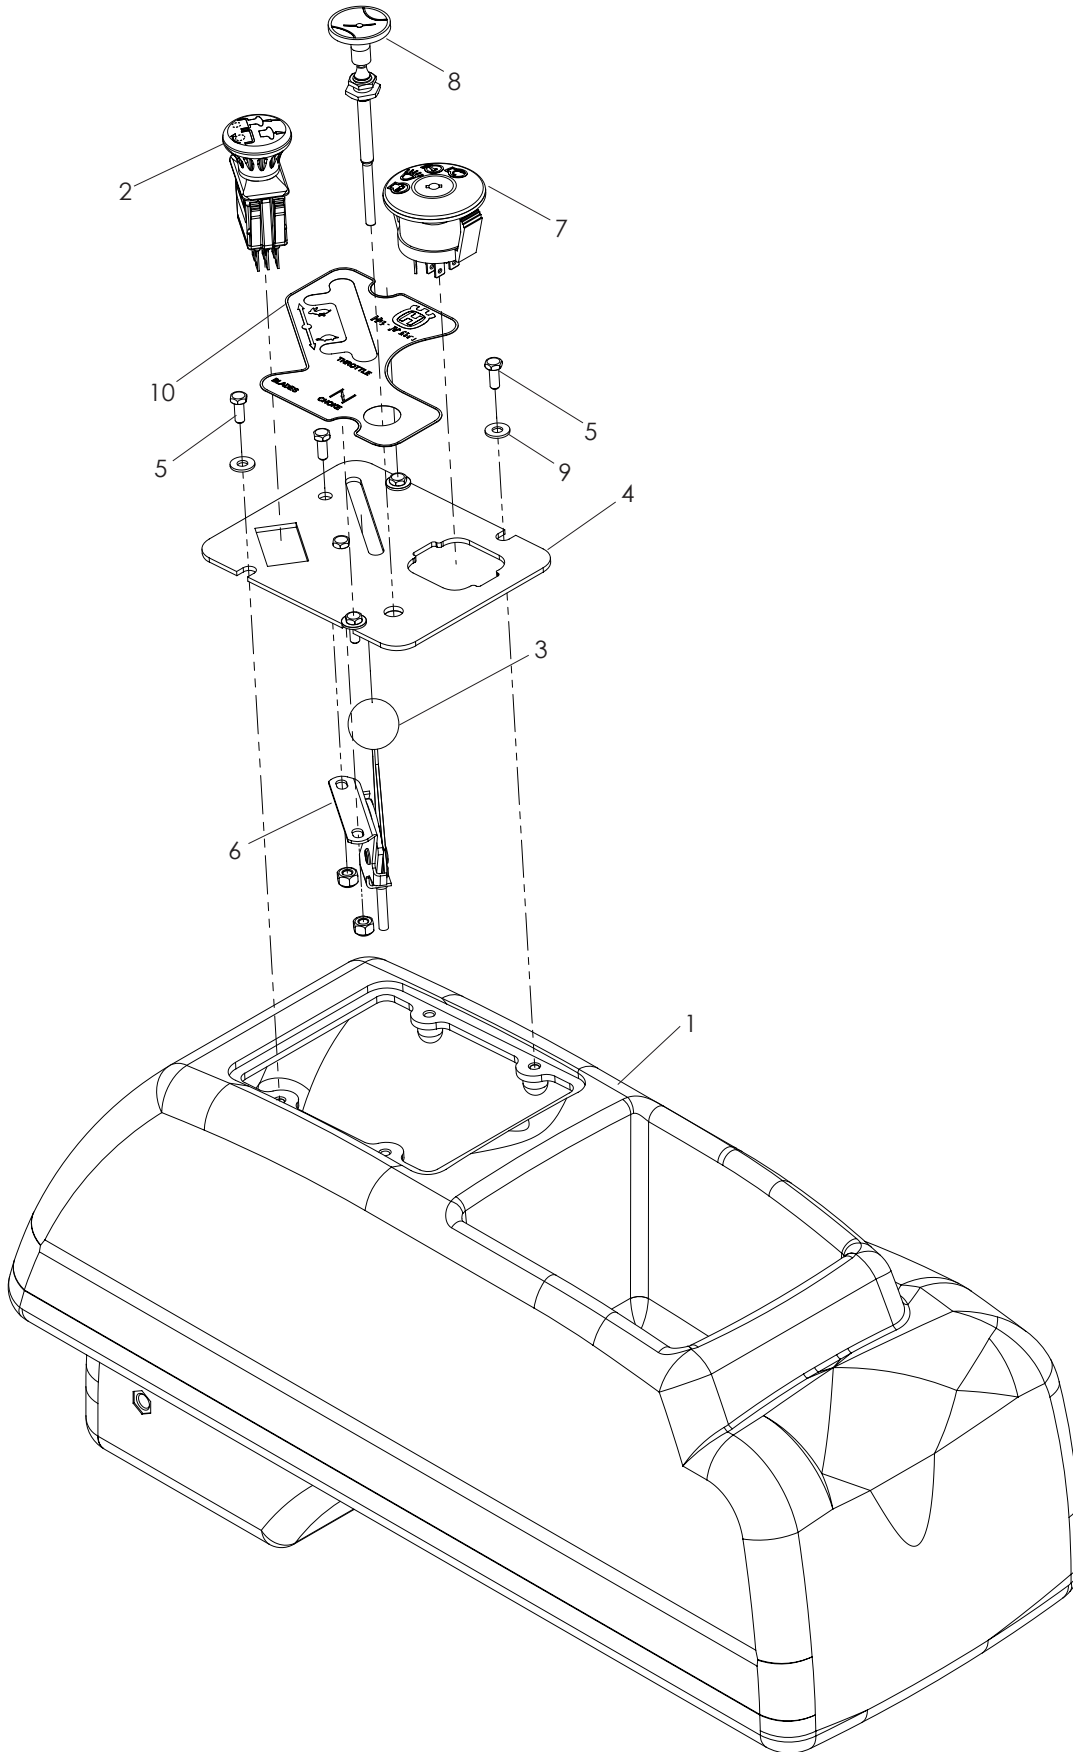

CONTROLS

CONTROLS

ITEM	PART NO.	QTY.	DESCRIPTION	ITEM	PART NO.	QTY.	DESCRIPTION
1..	539 107593....	1	CONSOLE	7..	539 107541....	1	IGNITION SWITCH
2..	539 131627....	1	SWITCH, PTO 10 AMP	8..	539 130209....	1	CONTROL, CHOKE
3..	539 112438....	1	THROTTLE CABLE	9..	539 105408....	4	WASHER #10 FLAT
4..	539 131721....	1	CONSOLE PLATE	10..	539 132723....	1	DECAL, CONSOLE
5..	539 990411	6	SCREW #10-24 x ½ SLT HEX	NOT SHOWN			
6..	539 976977....	2	NUT #10-24 HEX NYLOC		539 976856 ...	1	TIE, PLASTIC

WHEELS AND TIRES

WHEELS AND TIRES

ITEM	PART NO.	QTY.	DESCRIPTION	ITEM	PART NO.	QTY.	DESCRIPTION
1..	539 101239....4	STRAIGHT CONNECTOR	4..	539 108346....8	HCS ½-13 x 2½
2..	539 114523....2	WHEEL MOTOR, TJ	5..	532 140080..10	BOLT, HUB
3..	539 101331....8	NUT ½ HEX NYLOC	6..	532 140556....2	TIRE, 23 x 10.50