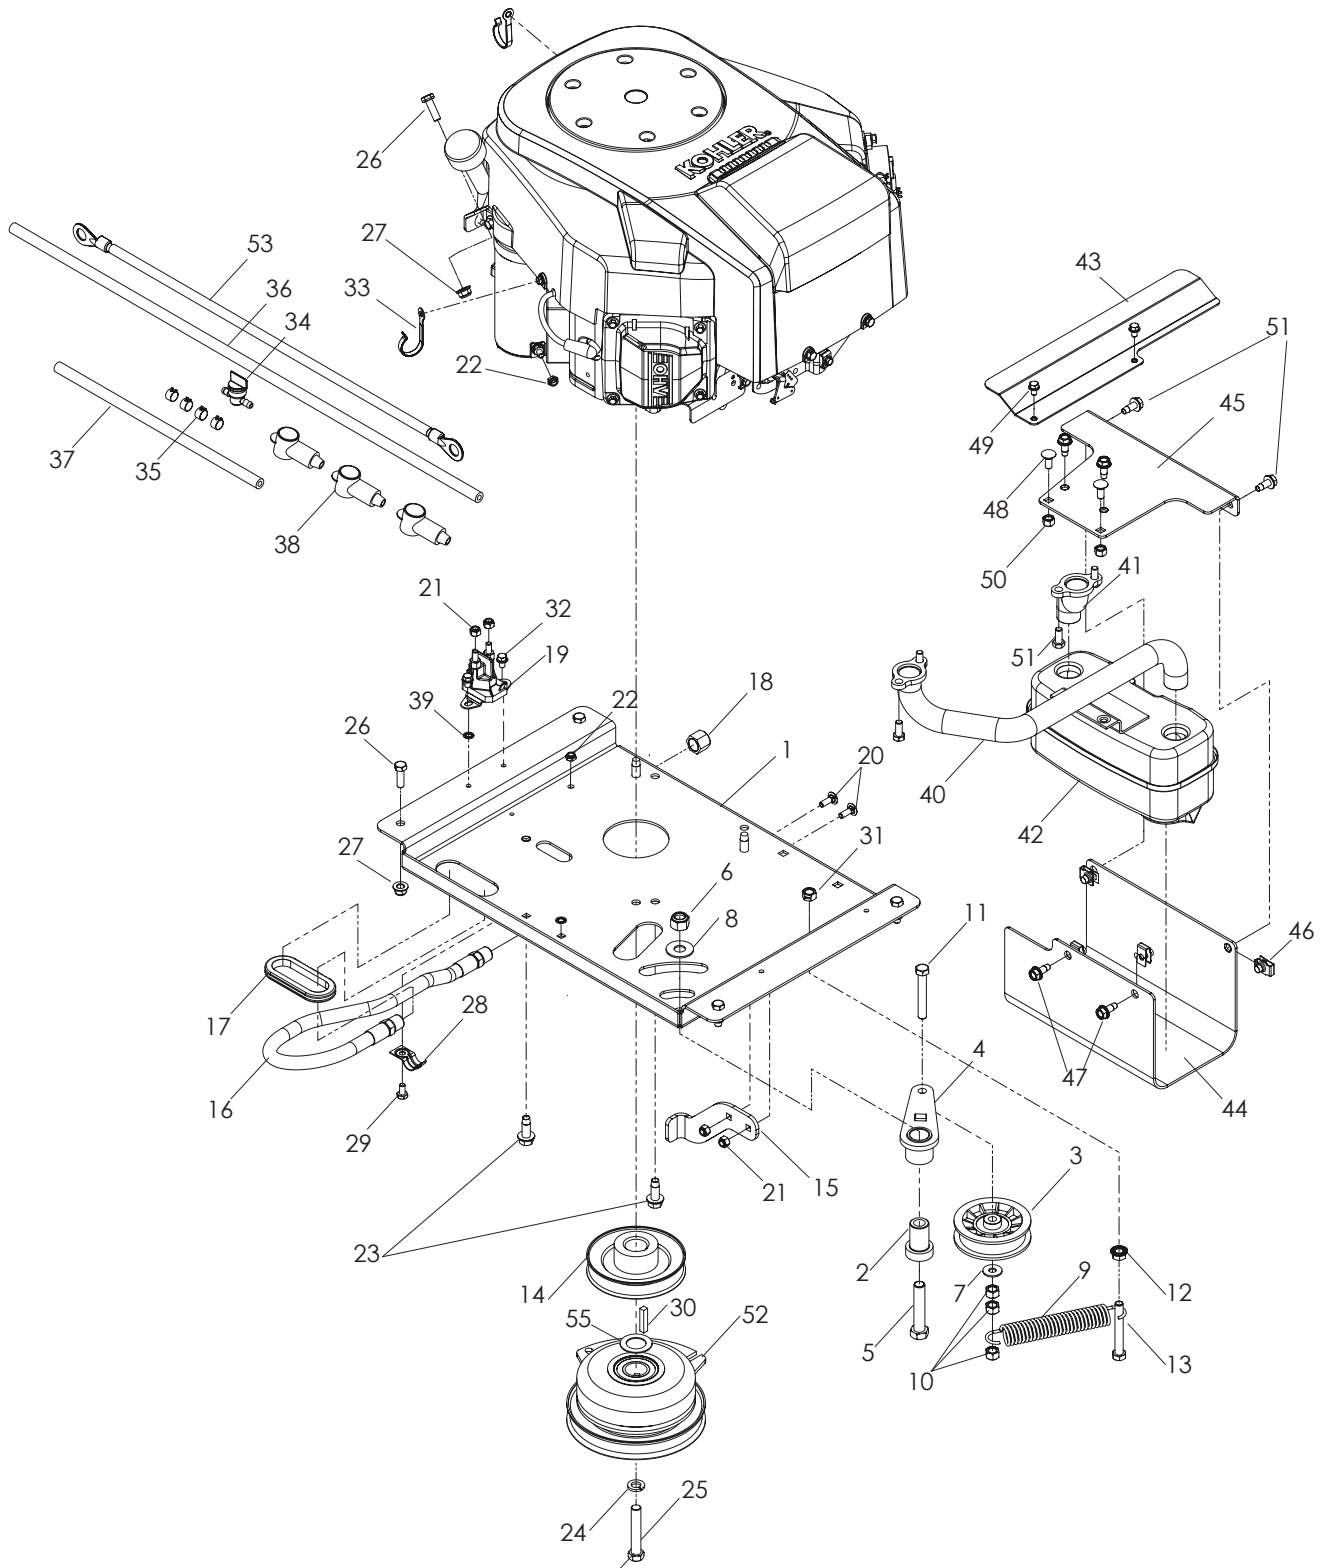

ENGINE PLATE