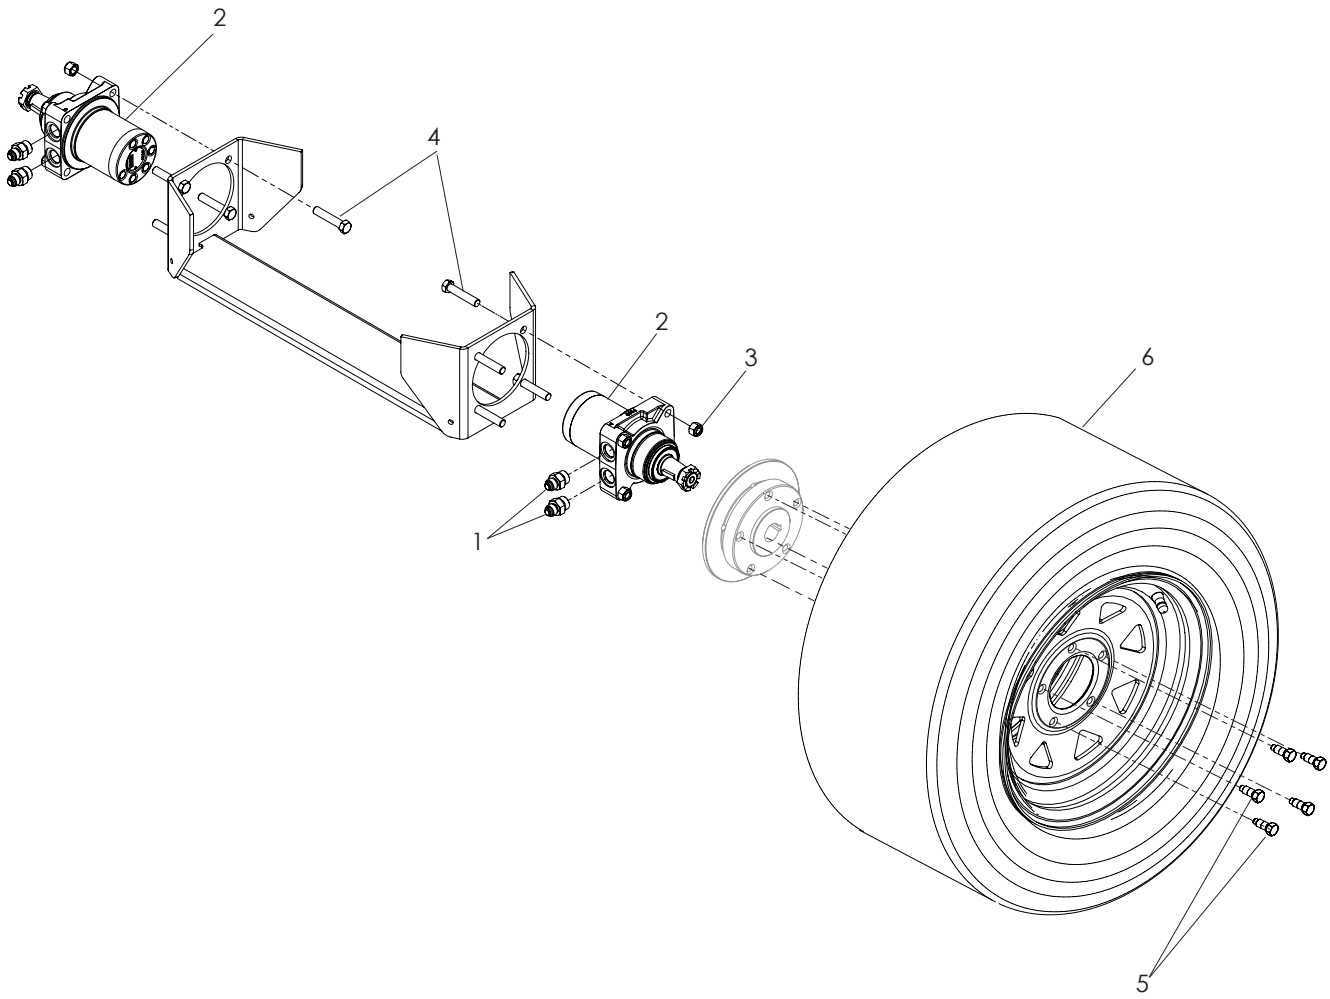

CONTROLS

CONTROLS

ITEM	PART NO.	QTY.	DESCRIPTION	ITEM	PART NO.	QTY.	DESCRIPTION
1..	539 107593....	1	CONSOLE	7..	539 107541....	1	IGNITION SWITCH
2..	539 131627....	1	SWITCH, PTO 10 AMP	8..	539 130209....	1	CONTROL, CHOKE
3..	539 112438....	1	THROTTLE CABLE	9..	539 105408....	4	WASHER #10 FLAT
4..	539 131721....	1	CONSOLE PLATE	10..	539 132723....	1	DECAL, CONSOLE
5..	539 990411	6	SCREW #10-24 x ½ SLT HEX	NOT SHOWN			
6..	539 976977....	2	NUT #10-24 HEX NYLOC		539 976856 ...	1	TIE, PLASTIC

WHEELS AND TIRES

WHEELS AND TIRES

ITEM	PART NO.	QTY.	DESCRIPTION	ITEM	PART NO.	QTY.	DESCRIPTION
1..	539 101239....4	STRAIGHT CONNECTOR	4..	539 108346....8	HCS ½-13 x 2½
2..	539 114523....2	WHEEL MOTOR, TJ	5..	532 140080..10	BOLT, HUB
3..	539 101331....8	NUT ½ HEX NYLOC	6..	532 140556....2	TIRE, 23 x 10.50