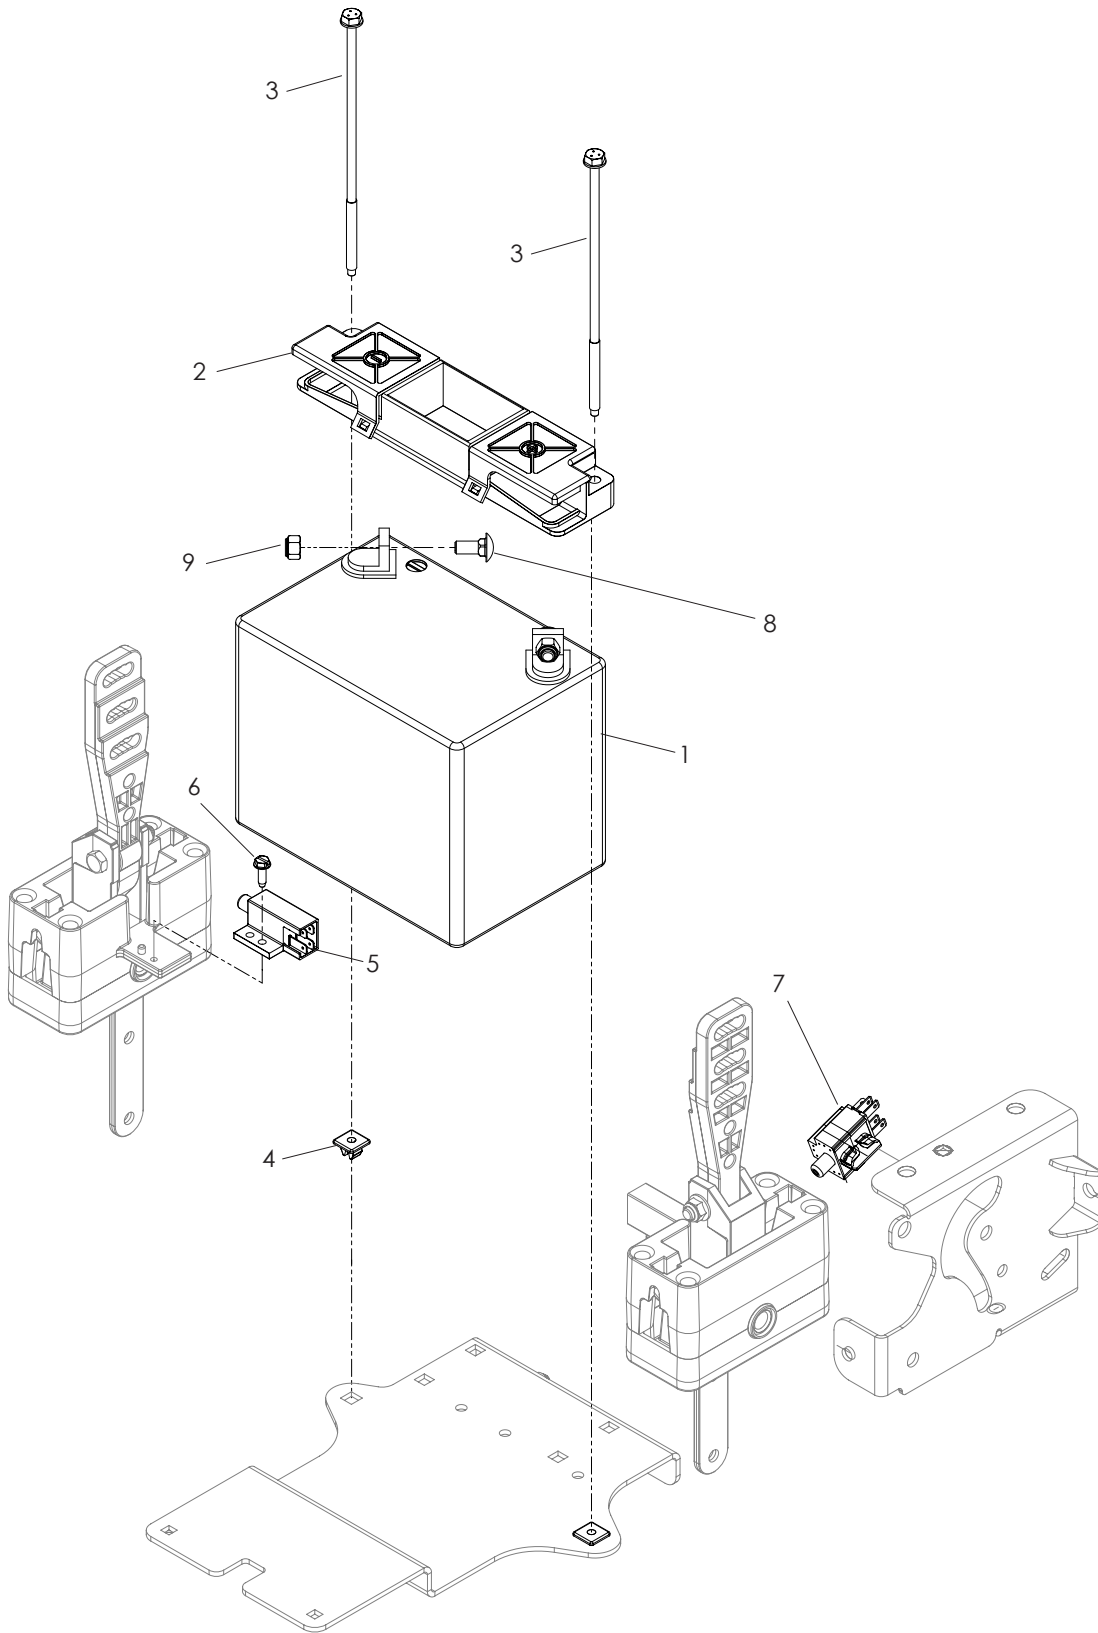

SEAT

SEAT

ITEM	PART NO.	QTY.	DESCRIPTION	ITEM	PART NO.	QTY.	DESCRIPTION
1..	539 132745....	1	MOUNT, SEAT W/DECALS	12..	539 131656....	1	SUPPORT, SEAT
2..	539 132894....	8	RIVET, ³ / ₁₆ , GRIP	13..	539 131778....	1	SUPPORT, LT
3..	539 131763....	1	PANEL, HEX	14..	539 131779....	1	SUPPORT, RT
4..	539 131899....	1	STOP, SEAT, FORWARD	15..	539 110300....	2	SPRING, SEAT
5..	539 111777	1	RHSSNB ¹ / ₄ -20 x ¹ / ₂	16..	539 104763....	8	RETAINER, U TYPE
6..	539 108120....	1	NUT ¹ / ₄ -20 HEX THIN NYLOC	17..	539 976979....	2	NUT ³ / ₈ -16 HEX NYLOC
7..	539 130873....	1	SEAT	18..	539 107475....	6	BOLT ⁵ / ₁₆ -18 x ³ / ₄ THD FRM
8..	539 112899....	4	NUT ⁵ / ₁₆ -18 FLANGE NYLOC	19..	539 110815....	3	WIRE CLIP, PUSH MOUNT
9..	539 130896....	2	BOLT ⁵ / ₁₆ -18 HEX HD	20..	539 105974....	1	RUBBER GROMMET
10..	539 990717....	2	NUT ⁵ / ₁₆ -18 HEX NYLOC	21..	539 990517....	2	WASHER, ³ / ₈ FLAT STD
11..	539 119741	1	SEAT SWITCH	22..	539 990645....	2	RHSNB ³ / ₈ -16 x 1

ELECTRICAL

ELECTRICAL

ITEM	PART NO.	QTY.	DESCRIPTION
1..	539 102436....	1	BATTERY
2..	539 107628....	1	BATTERY HOLD DOWN
3..	539 107632....	2	BOLT, 1/4 x 7 1/2
4..	539 107629....	2	NUT 1/4 PUSH, NYLON
5..	539 101080....	2	SWITCH, INTERLOCK
6..	539 991034....	2	SCREW #10-24 x 5/8 WSH HD
7..	539 113792....	1	SWITCH, BRAKE