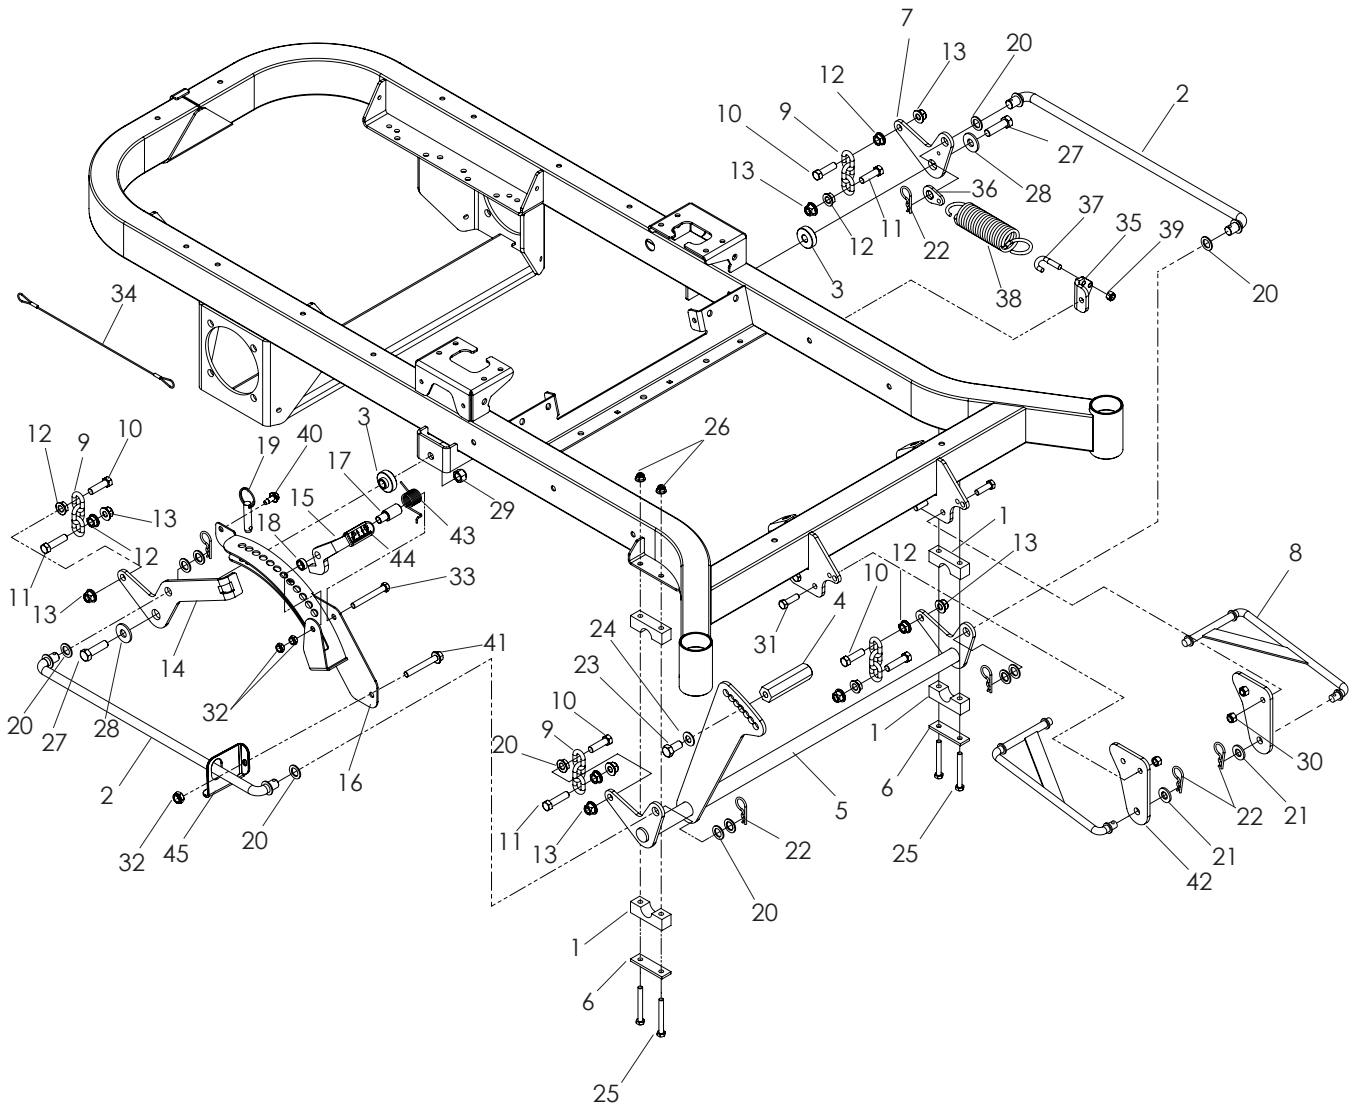

MOWER LIFT / DECK LIFT