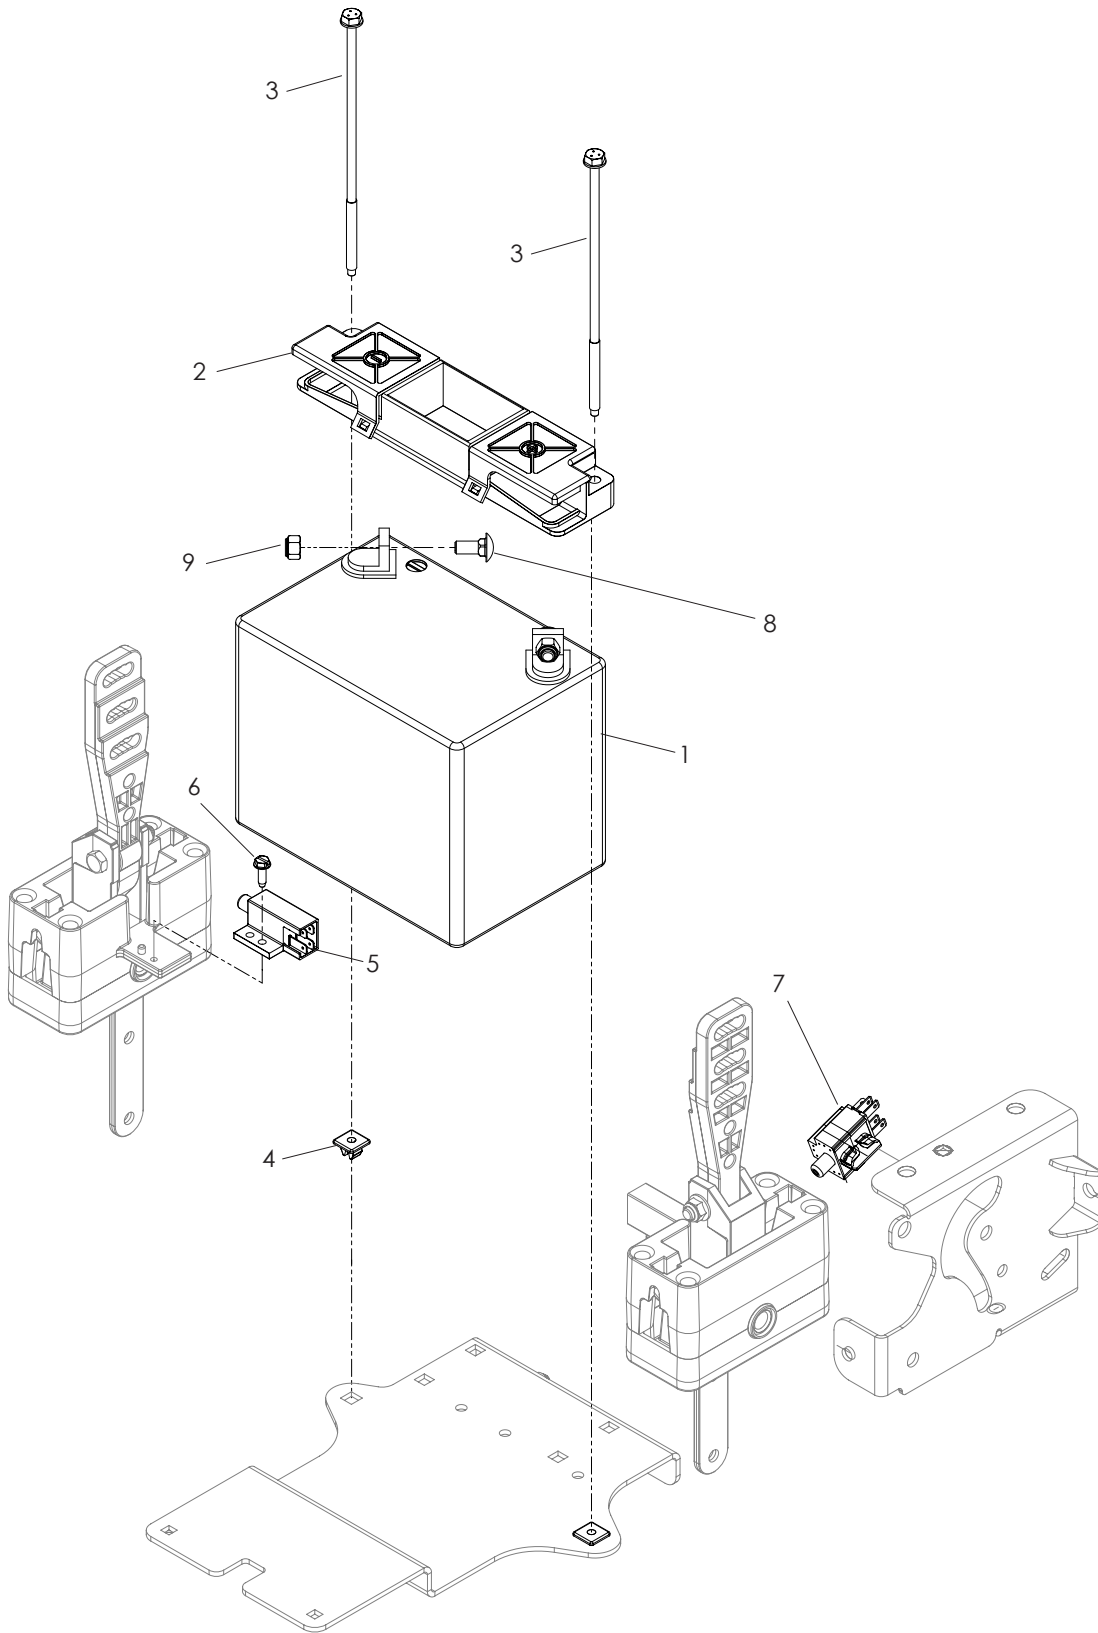

ELECTRICAL