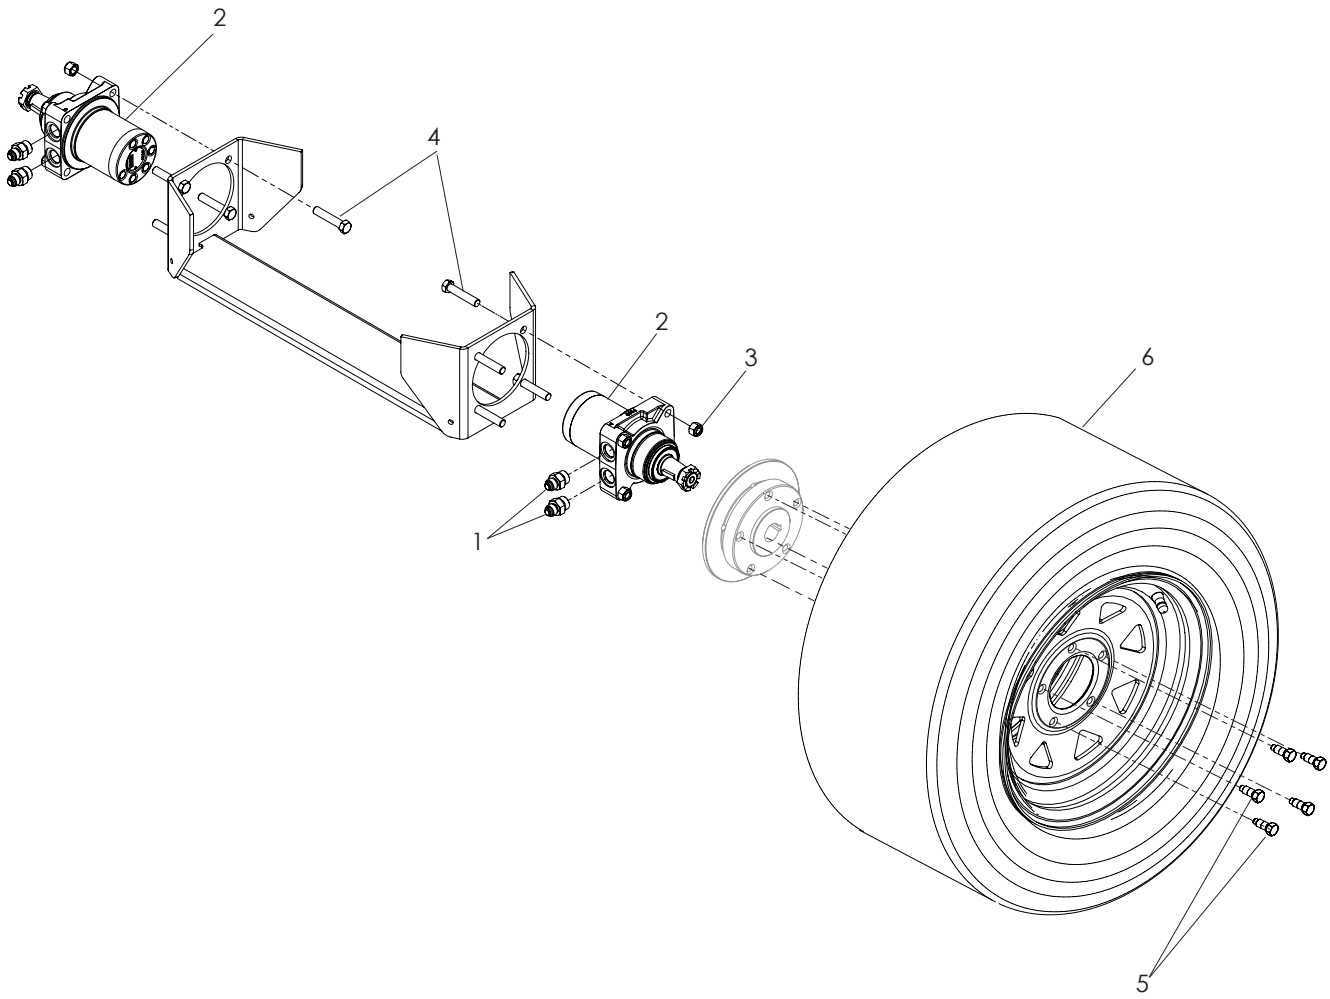

CONTROLS

CONTROLS

ITEM	PART NO.	QTY.	DESCRIPTION	ITEM	PART NO.	QTY.	DESCRIPTION
1..	539 107593....	1	CONSOLE	7..	539 107541....	1	IGNITION SWITCH
2..	539 131627....	1	SWITCH, PTO 10 AMP	8..	539 130209....	1	CONTROL, CHOKE
3..	539 112438....	1	THROTTLE CABLE	9..	539 105408....	4	WASHER #10 FLAT
4..	539 131721....	1	CONSOLE PLATE	10..	539 132723....	1	DECAL, CONSOLE
5..	539 990411	6	SCREW #10-24 x ½ SLT HEX	NOT SHOWN			
6..	539 976977....	2	NUT #10-24 HEX NYLOC		539 976856 ...	1	TIE, PLASTIC

HYDRAULIC PUMP-MOTOR

WHEELS AND TIRES

WHEELS AND TIRES

ITEM	PART NO.	QTY.	DESCRIPTION	ITEM	PART NO.	QTY.	DESCRIPTION
1..	539 101239....4	STRAIGHT CONNECTOR	4..	539 108346....8	HCS ½-13 x 2½
2..	539 114523....2	WHEEL MOTOR, TJ	5..	532 140080..10	BOLT, HUB
3..	539 101331....8	NUT ½ HEX NYLOC	6..	532 140556....2	TIRE, 23 x 10.50