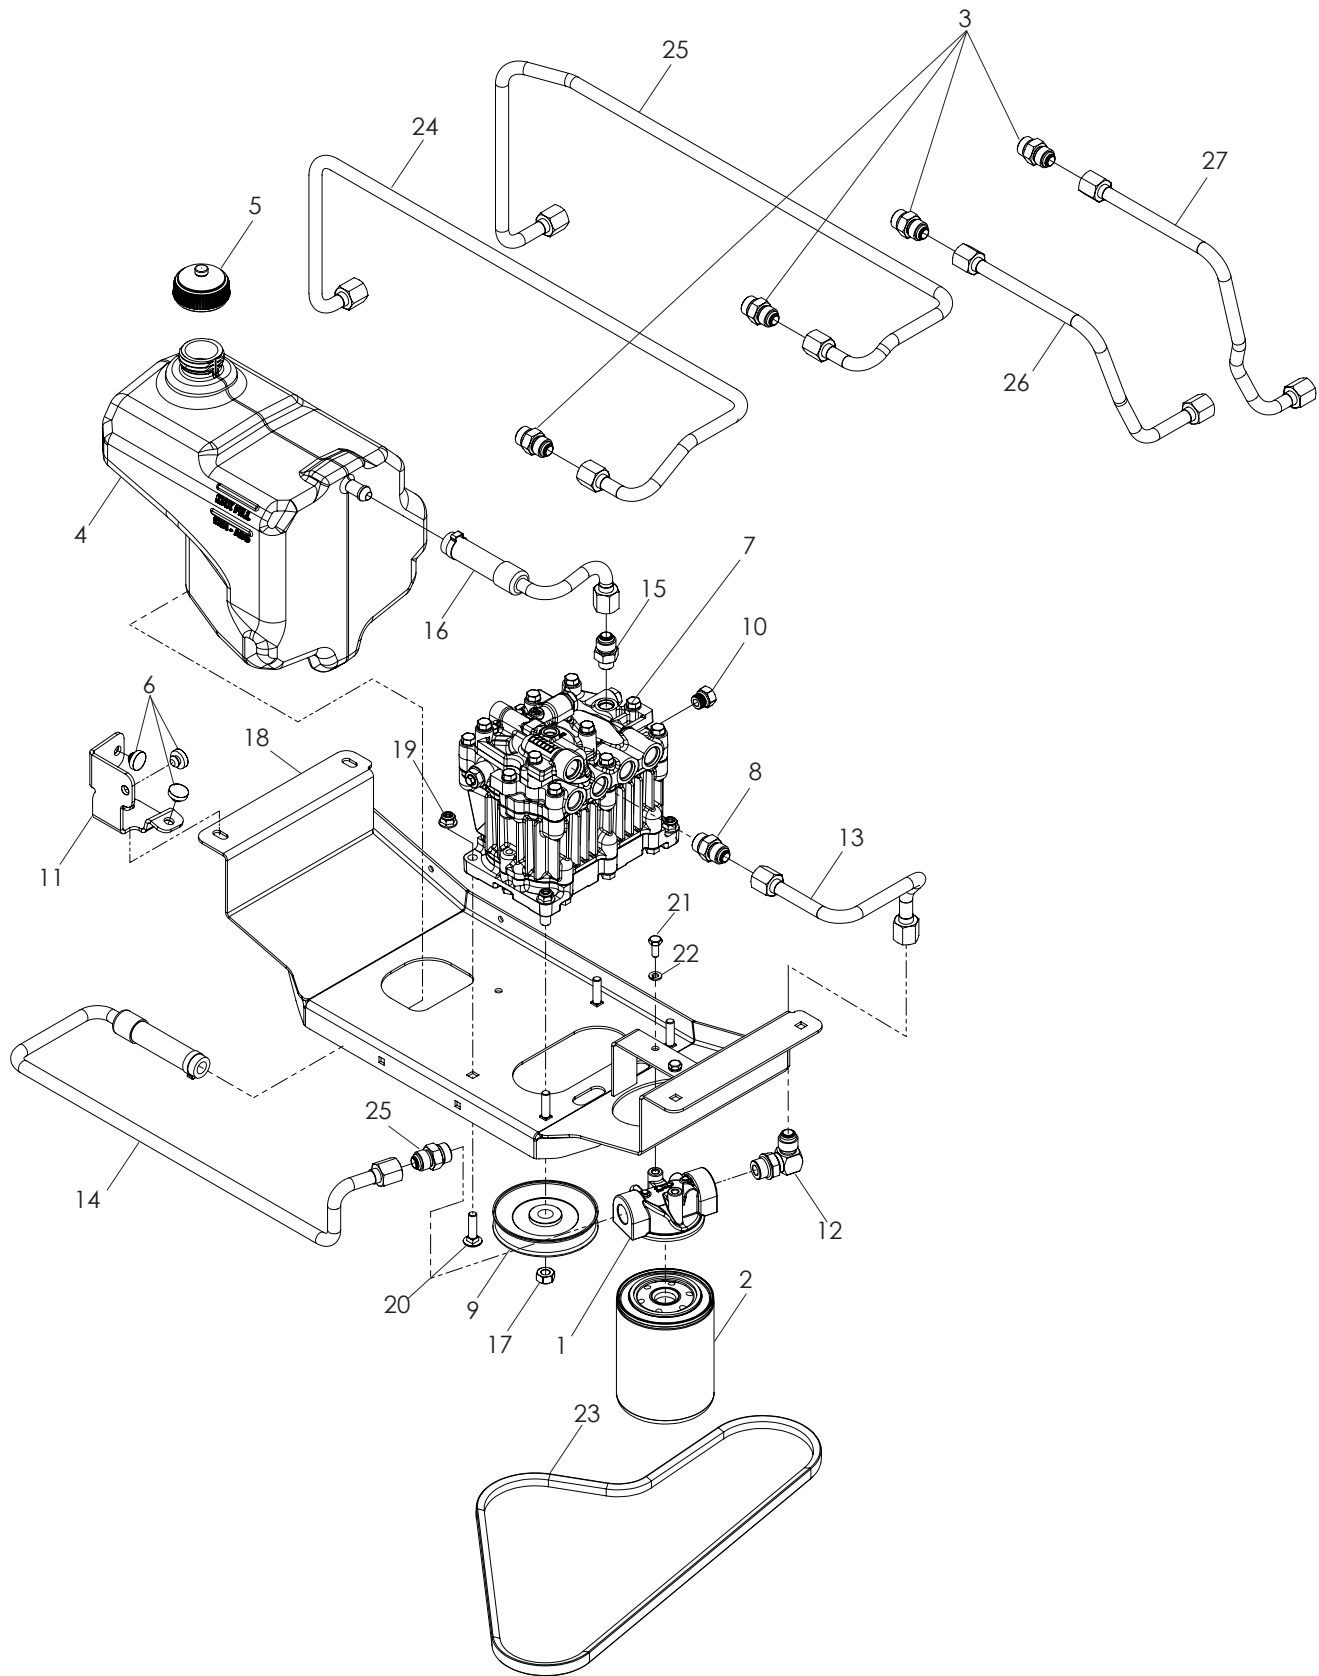

CONTROLS

CONTROLS

ITEM	PART NO.	QTY.	DESCRIPTION	ITEM	PART NO.	QTY.	DESCRIPTION
1..	539 107593....	1	CONSOLE	7..	539 107541....	1	IGNITION SWITCH
2..	539 131627....	1	SWITCH, PTO 10 AMP	8..	539 130209....	1	CONTROL, CHOKE
3..	539 112438....	1	THROTTLE CABLE	9..	539 105408....	4	WASHER #10 FLAT
4..	539 131721....	1	CONSOLE PLATE	10..	539 132723....	1	DECAL, CONSOLE
5..	539 990411	6	SCREW #10-24 x ½ SLT HEX	NOT SHOWN			
6..	539 976977....	2	NUT #10-24 HEX NYLOC		539 976856 ...	1	TIE, PLASTIC

HYDRAULIC PUMP-MOTOR

WHEELS AND TIRES

WHEELS AND TIRES

ITEM	PART NO.	QTY.	DESCRIPTION	ITEM	PART NO.	QTY.	DESCRIPTION
1..	539 101239....4	STRAIGHT CONNECTOR	4..	539 108346....8	HCS ½-13 x 2½
2..	539 114523....2	WHEEL MOTOR, TJ	5..	532 140080..10	BOLT, HUB
3..	539 101331....8	NUT ½ HEX NYLOC	6..	532 140556....2	TIRE, 23 x 10.50