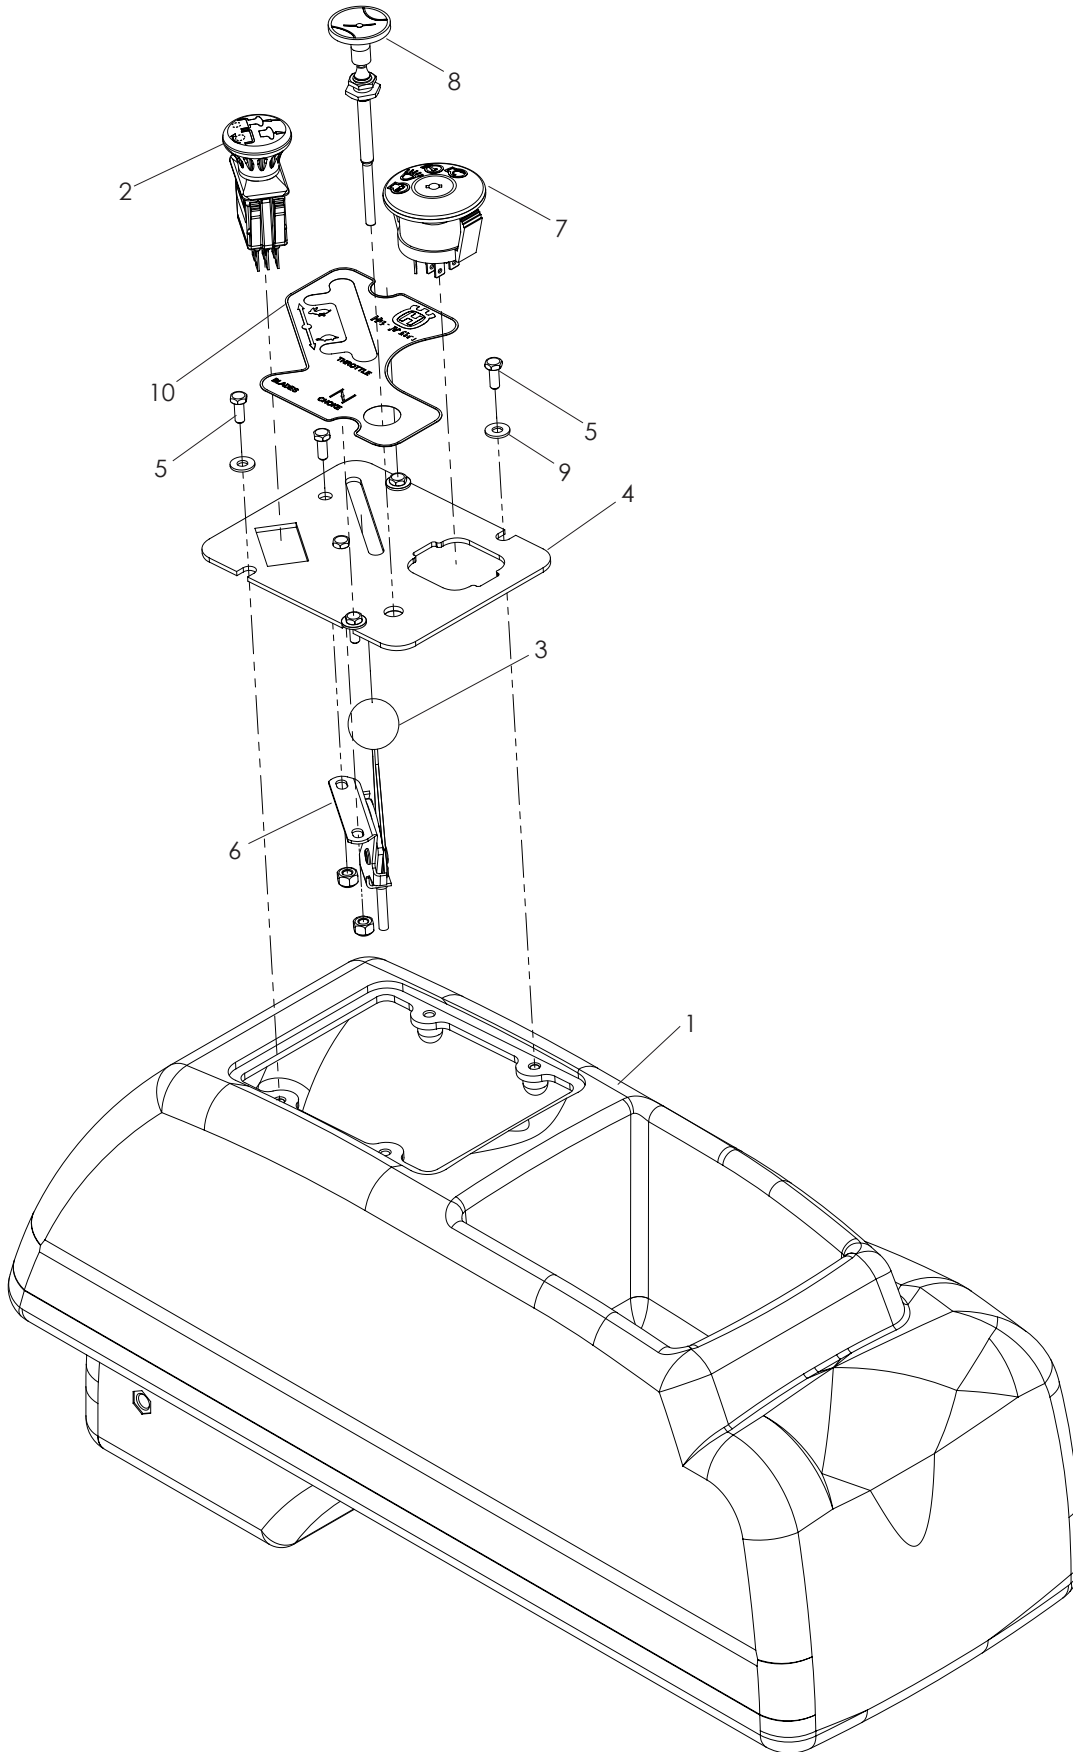

CONTROLS

CONTROLS

ITEM	PART NO.	QTY.	DESCRIPTION	ITEM	PART NO.	QTY.	DESCRIPTION
1..	539 107593....	1	CONSOLE	7..	539 107541....	1	IGNITION SWITCH
2..	539 131627....	1	SWITCH, PTO 10 AMP	8..	539 130209....	1	CONTROL, CHOKE
3..	539 112438....	1	THROTTLE CABLE	9..	539 105408....	4	WASHER #10 FLAT
4..	539 131721....	1	CONSOLE PLATE	10..	539 132723....	1	DECAL, CONSOLE
5..	539 990411	6	SCREW #10-24 x ½ SLT HEX	NOT SHOWN			
6..	539 976977....	2	NUT #10-24 HEX NYLOC		539 976856 ...	1	TIE, PLASTIC

HYDRAULIC PUMP-MOTOR

WHEELS AND TIRES

WHEELS AND TIRES

ITEM	PART NO.	QTY.	DESCRIPTION	ITEM	PART NO.	QTY.	DESCRIPTION
1..	539 101239....4	STRAIGHT CONNECTOR	4..	539 108346....8	HCS ½-13 x 2½
2..	539 114523....2	WHEEL MOTOR, TJ	5..	532 140080..10	BOLT, HUB
3..	539 101331....8	NUT ½ HEX NYLOC	6..	532 140556....2	TIRE, 23 x 10.50