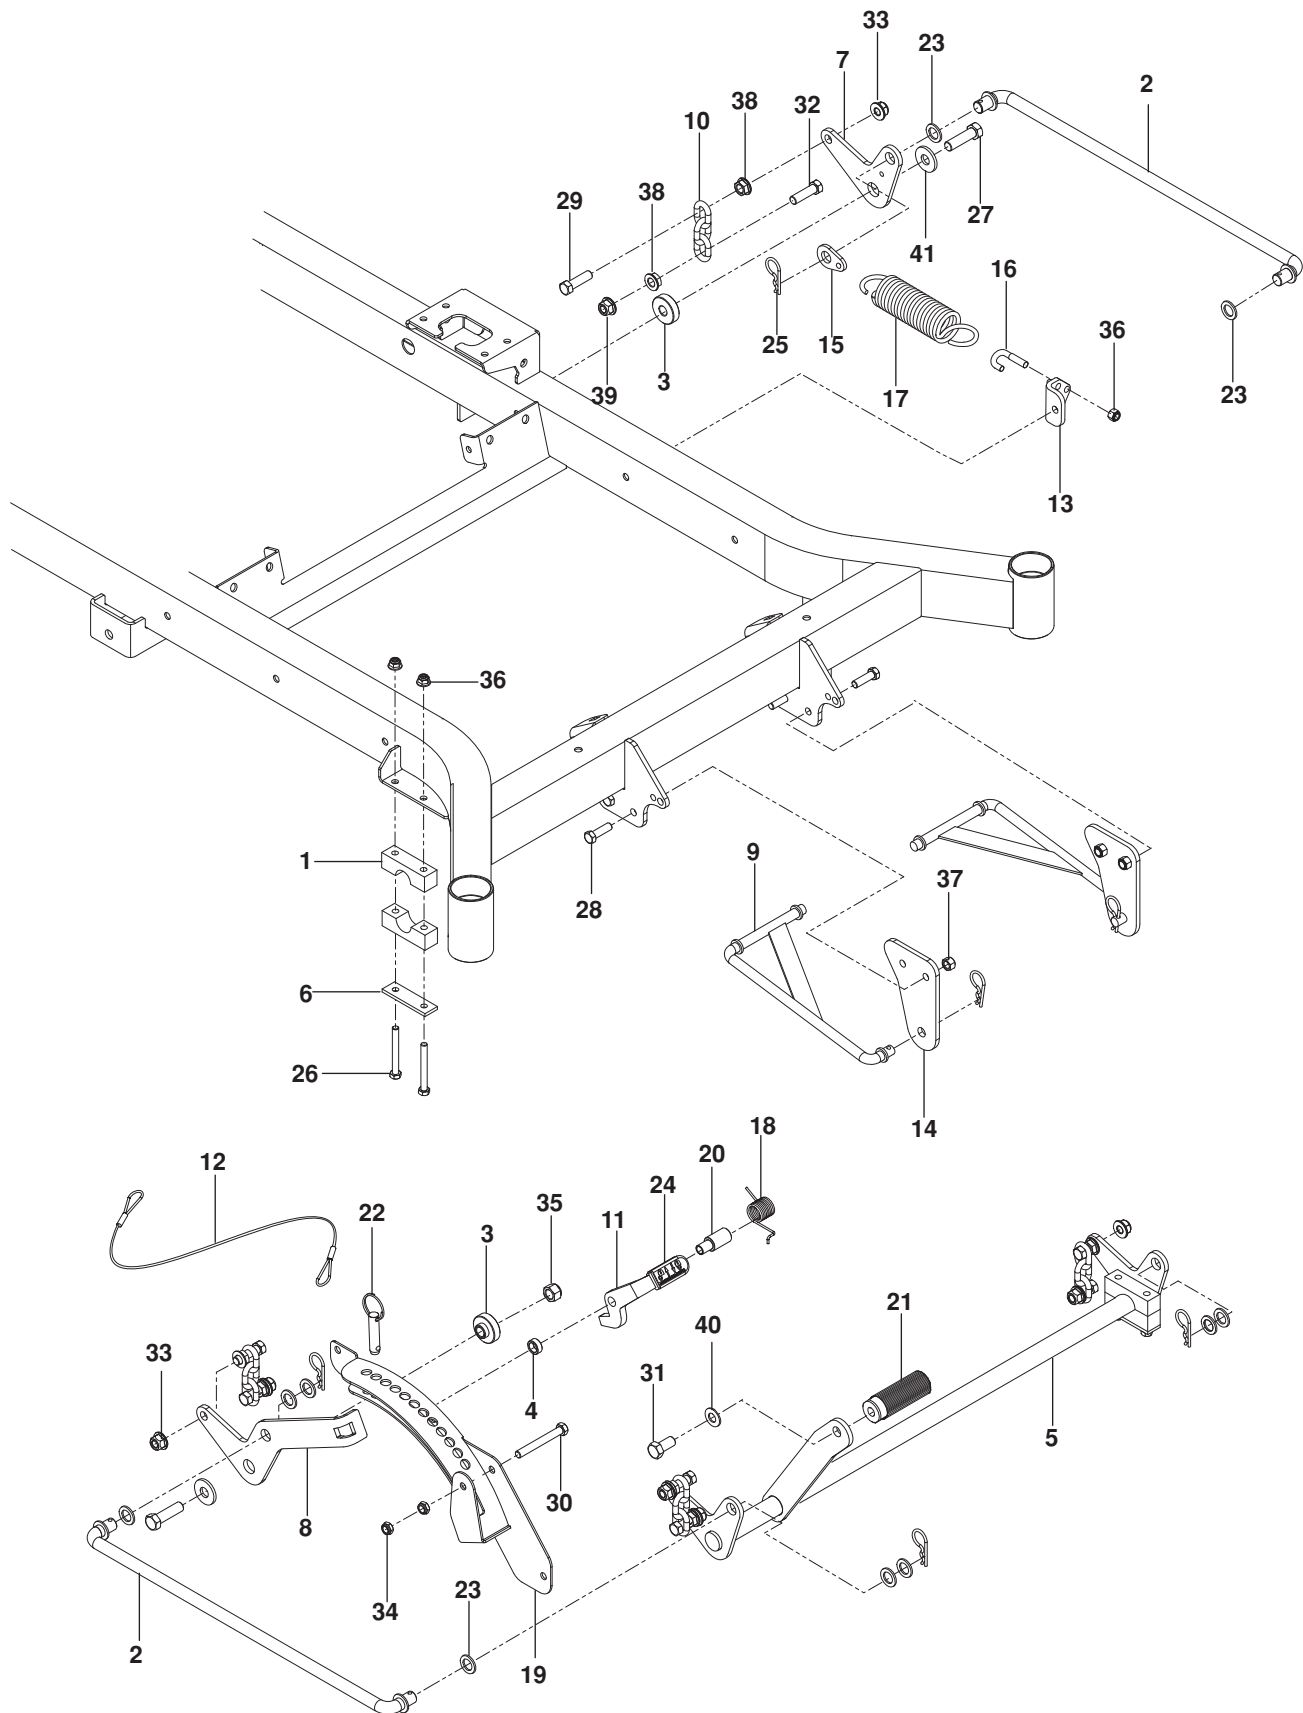

MOWER LIFT / DECK LIFT