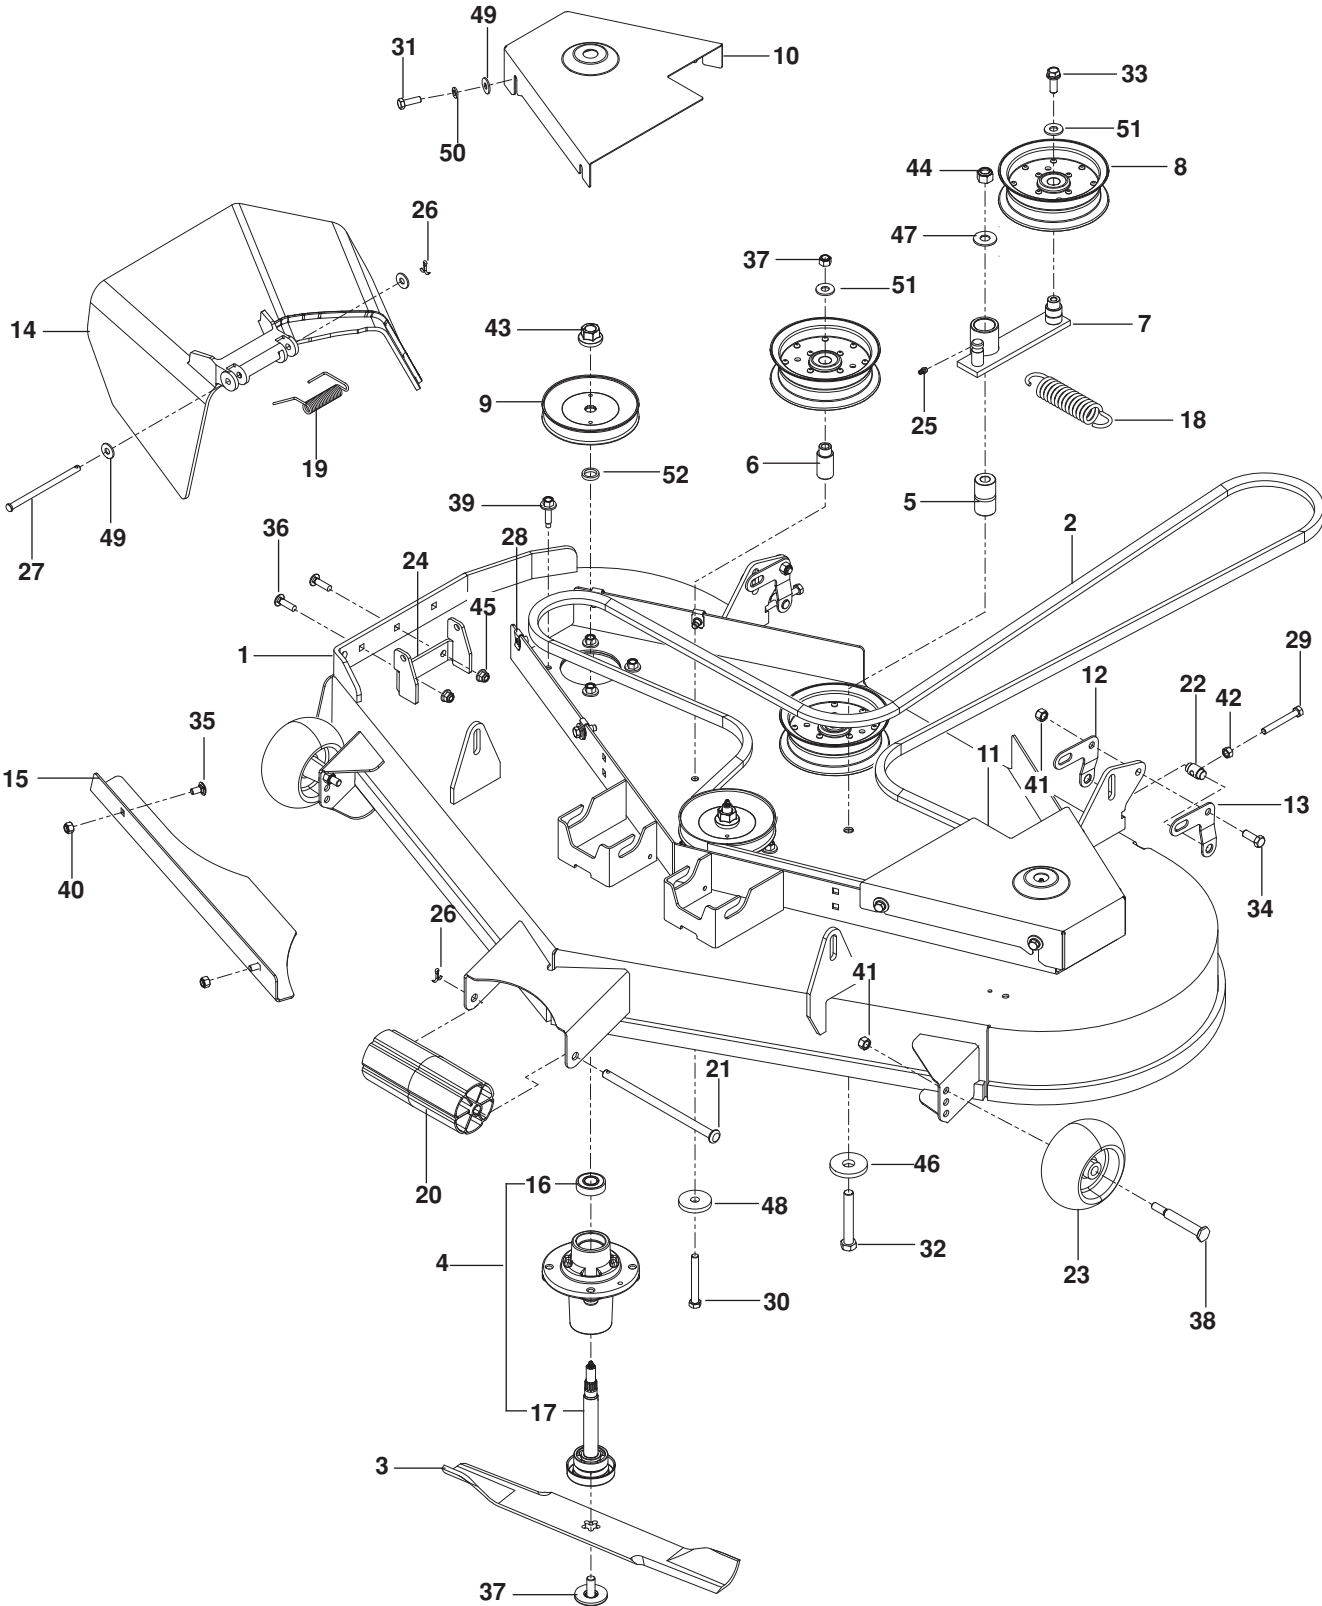

MOWER DECK / CUTTING DECK