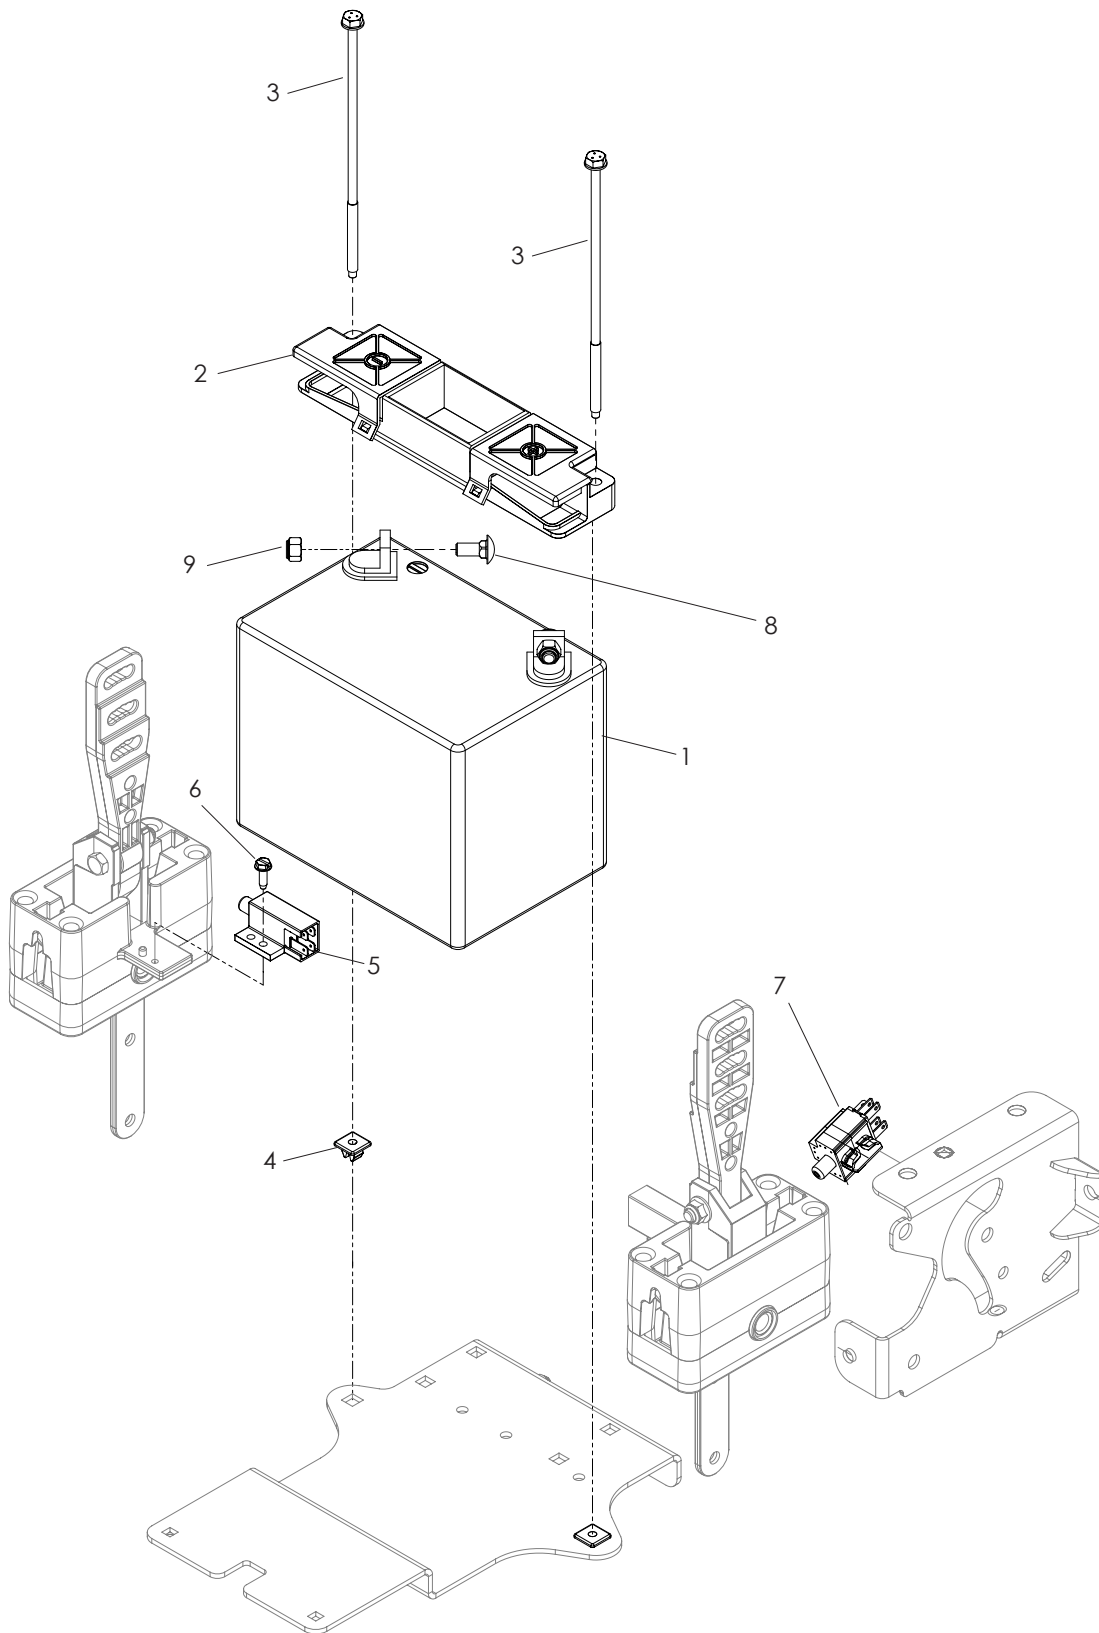

ELECTRICAL