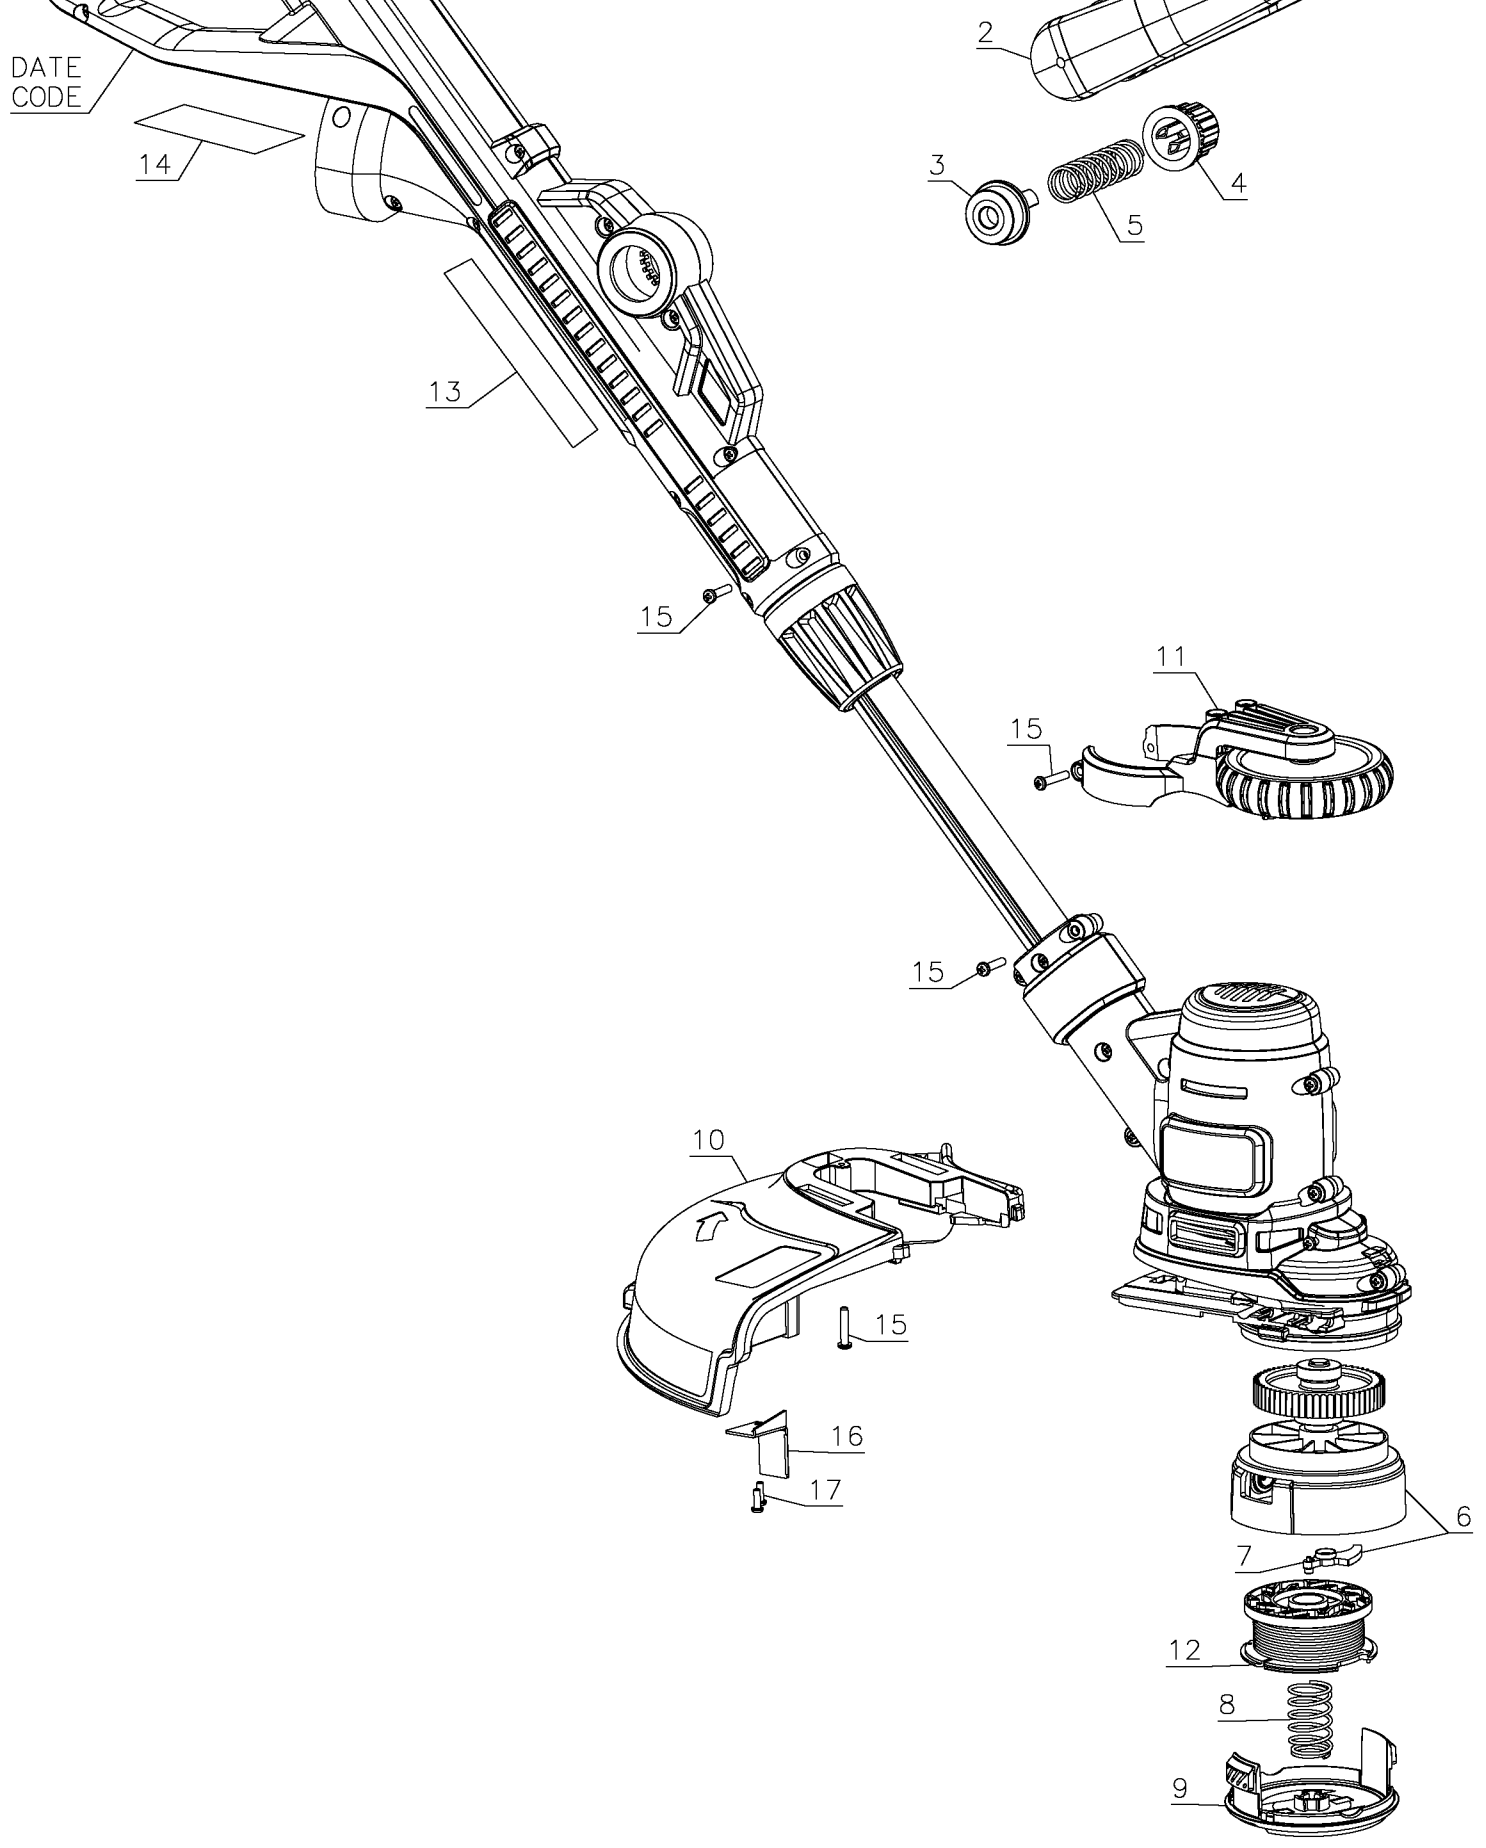

DATE  
CODE

## Parts List for MTE912-BR Type 1

Item Number	Part Number	Description	Qty Required
2	90599372N	AUXILIARY HANDLE	1
3	90556608	BUTTON	1
4	90554396-01N	BUTTON	1
5	90559866	SPRING	1
6	90563049	GEAR & SPINDLE	1
7	90567076	LEVER ASSY.	1
8	90566944	SPRING	1
9	385022-03N	COVER	1
10	90601673N	GUARD ASSEMBLY	1
11	90611353	GUIDE WHEEL	1
12	90626046	SPOOL & LINE	1
14	N743401	WARNING LABEL	1
15	747329	SCREW	28
16	90559116	BLADE	1
17	681914-00	SCREW	2
856	CM100	CITY MOWER	1