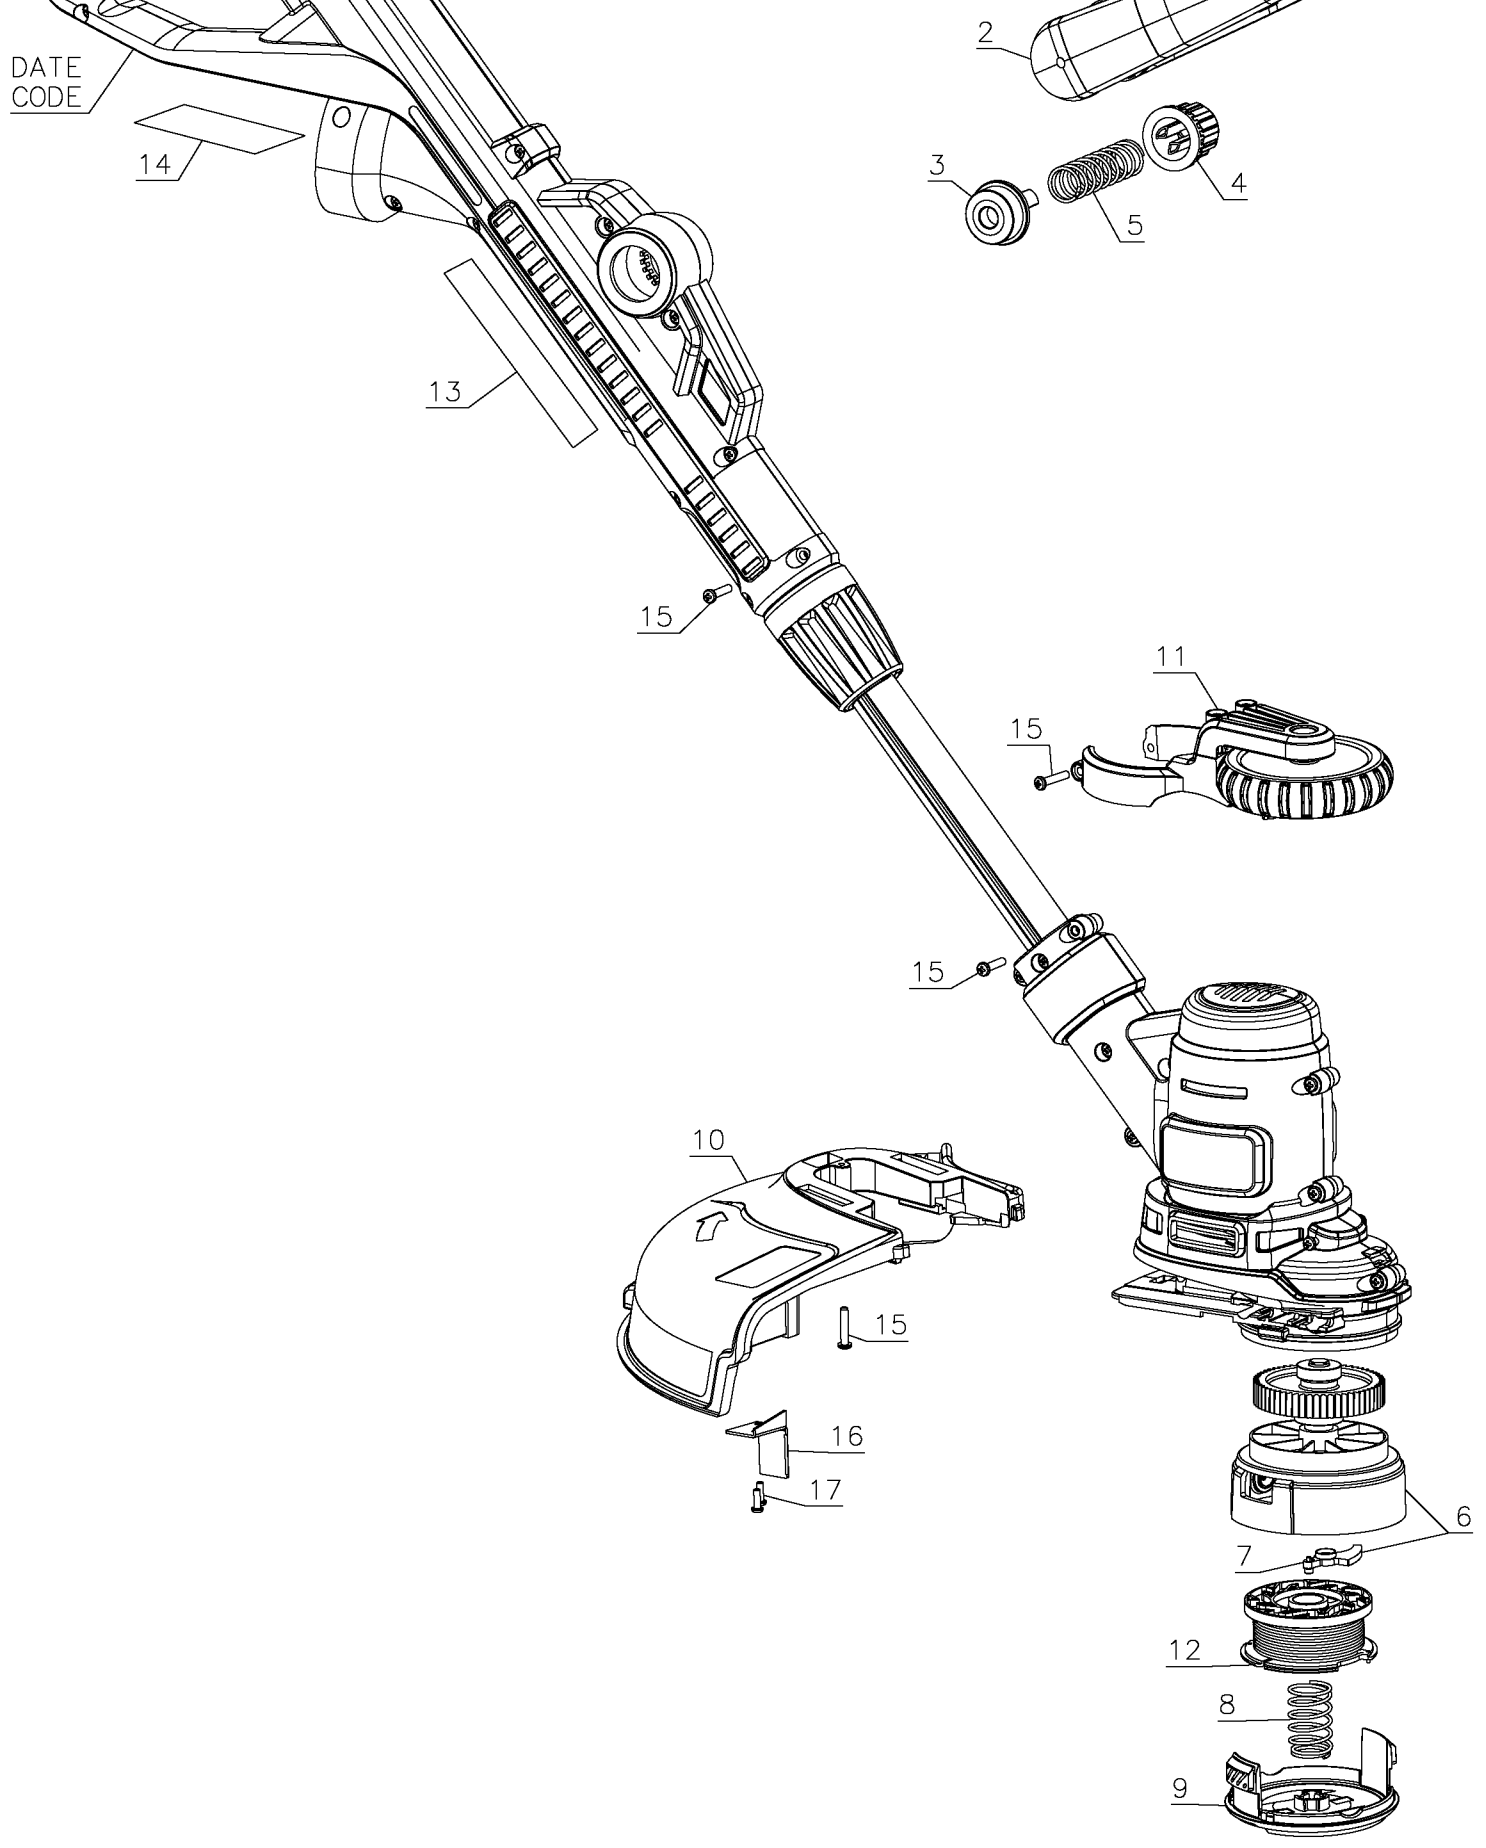

DATE  
CODE

## Parts List for MTE912-AR Type 1

Item Number	Part Number	Description	Qty Required
2	90599372N	AUXILIARY HANDLE	1
3	90556608	BUTTON	1
4	90554396-01N	BUTTON	1
5	90559866	SPRING	1
6	90563049	GEAR & SPINDLE	1
7	90567076	LEVER ASSY.	1
8	90566944	SPRING	1
9	385022-03N	COVER	1
10	90601673N	GUARD ASSEMBLY	1
11	90611353	GUIDE WHEEL	1
12	90626046	SPOOL & LINE	1
14	N743401	WARNING LABEL	1
15	747329	SCREW	28
16	90559116	BLADE	1
17	681914-00	SCREW	2
856	CM100	CITY MOWER	1