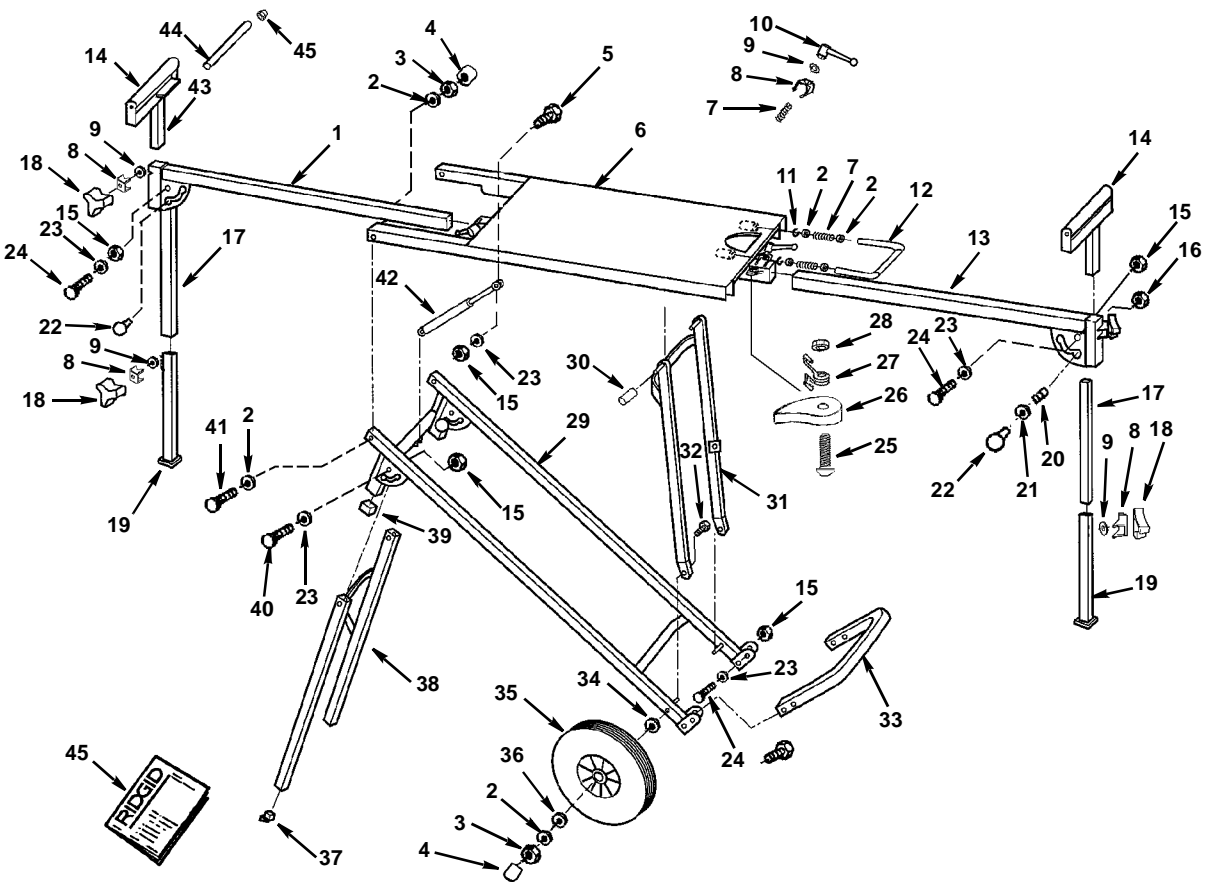

Repair Parts

Miter Saw Utility Vehicle Model AC99400

RIDGID parts are available at www.ridgidparts.com

Miter Saw Utility Vehicle Model AC99400
RIDGID parts are available at www.ridgidparts.com

Key No.	Part No.	Description
1	829859	Extension, Rear Roller
2	829758-5	Washer 20 x 10.5 x 1.5
3	829759-3	Nut, Nylock M10
4	829799	Cap, Rubber
5	829757-2	Bolt, Hex Hd M8 x 1.25 x 40
6	829906	Table Asm.
7	829871-1	Spring, Compression
8	829741	Clamp
9	829758-4	Washer 22 x 10.5 x 2
10	829742	Knob
11	829872	Ring "E"
12	829908	Latch Pin Asm.
13	829858	Extension, Front Roller
14	829865	Roller
15	829759	Nut, Nylock M8
16	829759-1	Nut, Nylock M6
17	829860	Support, Leg Roller
18	829833	Knob
19	829907	Extension, Leg Roller
20	829871	Spring, Compression
21	829873	Washer, Nylon
22	829878	Pin, Locking
23	829758-3	Washer 16 x 8.5 x 1.5

Key No.	Part No.	Description
24	829757	Bolt, Hex Hd M8 x 1.25 x 45
25	829836	Bolt, Rd Hd M5 x 0.8 x 15
26	829874	Stop, Extension
27	829975	Spring, Torsion
28	829759-2	Nut, Nylock M5
29	829855	Frame, Main
30	829834	Roller, Nylon
31	829862	Support, Table Pivot Leg
32	829835	Bolt, Shoulder
33	829857	Foot, Front
34	829758-7	Washer 30 x 13 x 3
35	829868	Wheel
36	829758-6	Washer 20 x 13 x 2
37	829876	Foot, Rubber
38	829856	Support, Rear Leg
39	829877	Foot, Rubber
40	829757-3	Bolt, Hex Hd M8 x 1.25 x 50
41	820405	Bolt, Hex Hd M10 x 1.5 x 60
42	829869	Spring, Gas
43	829864	Roller, Support
44	829866	Shaft, Roller
45	829867	Nut, Push
46	SP6462	Owners Manual