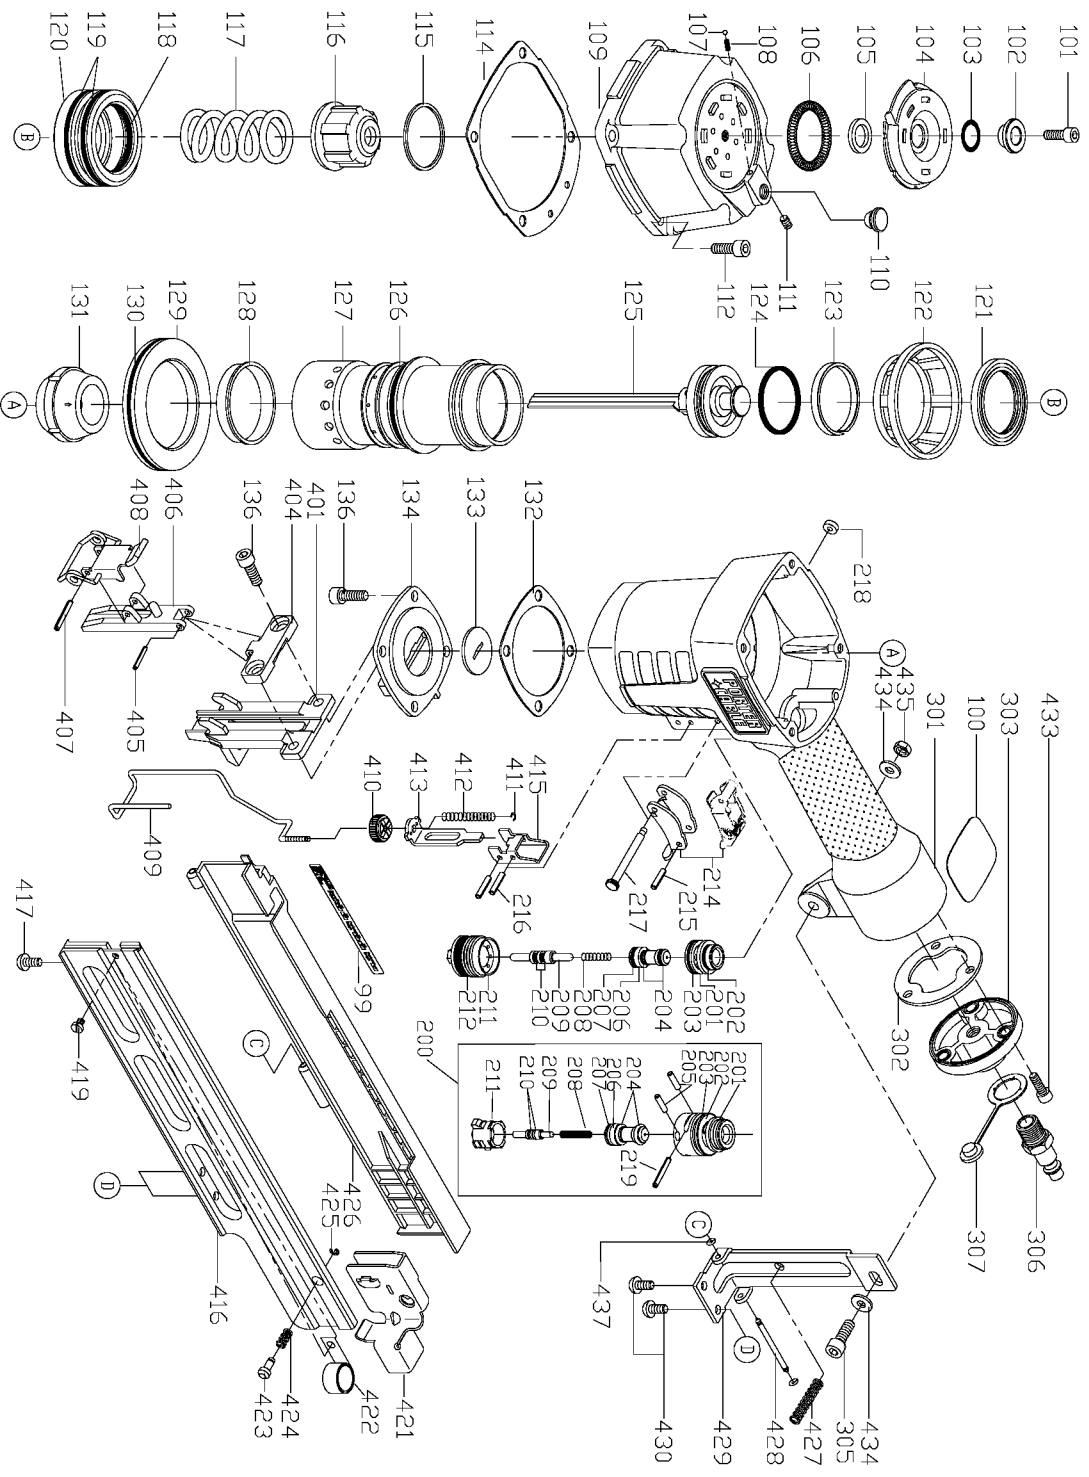

PORTER-CABLE MEDIUM CROWN STAPLER

WARNING: Repairs should only be attempted by trained repairmen. Contact the nearest Porter-Cable Service Center or other competent repair center.

MS200

Parts List for MS200 Type 1

Item Number	Part Number	Description	Qty Required
99	903335	LABEL	1
99	903335	LABEL	1
100	904673	WARNING LABEL	1
101	898303	SCREW	10
102	886186	WASHER	10
103	883849	O-RING	1
104	886187	DEFLECTOR	1
105	886188	RUBBER PAD	1
106	886086	MUFFLER	1
107	886101	BALL	1
108	886189	SPRING	1
109	886182	CAP	1
110	886148	GROMMET	1
111	883912	SET SCREW	10
112	898306	BOLT	10
114	883913	SEAL	1
115	886190	WASHER	10
116	886183	PISTON GRIP	1
117	A02165	SPRING - HEAD VALVE	1
118	883916	O-RING	1
119	883917	O-RING	1
120	888790	HEAD VALVE	1
121	883919	VALVE SEAL	1
122	883920	CYLINDER PRESS RING	1
123	887259	PISTON RING	1
124	887256	O-RING	1
125	903768	DRIVER MAINT KIT	1