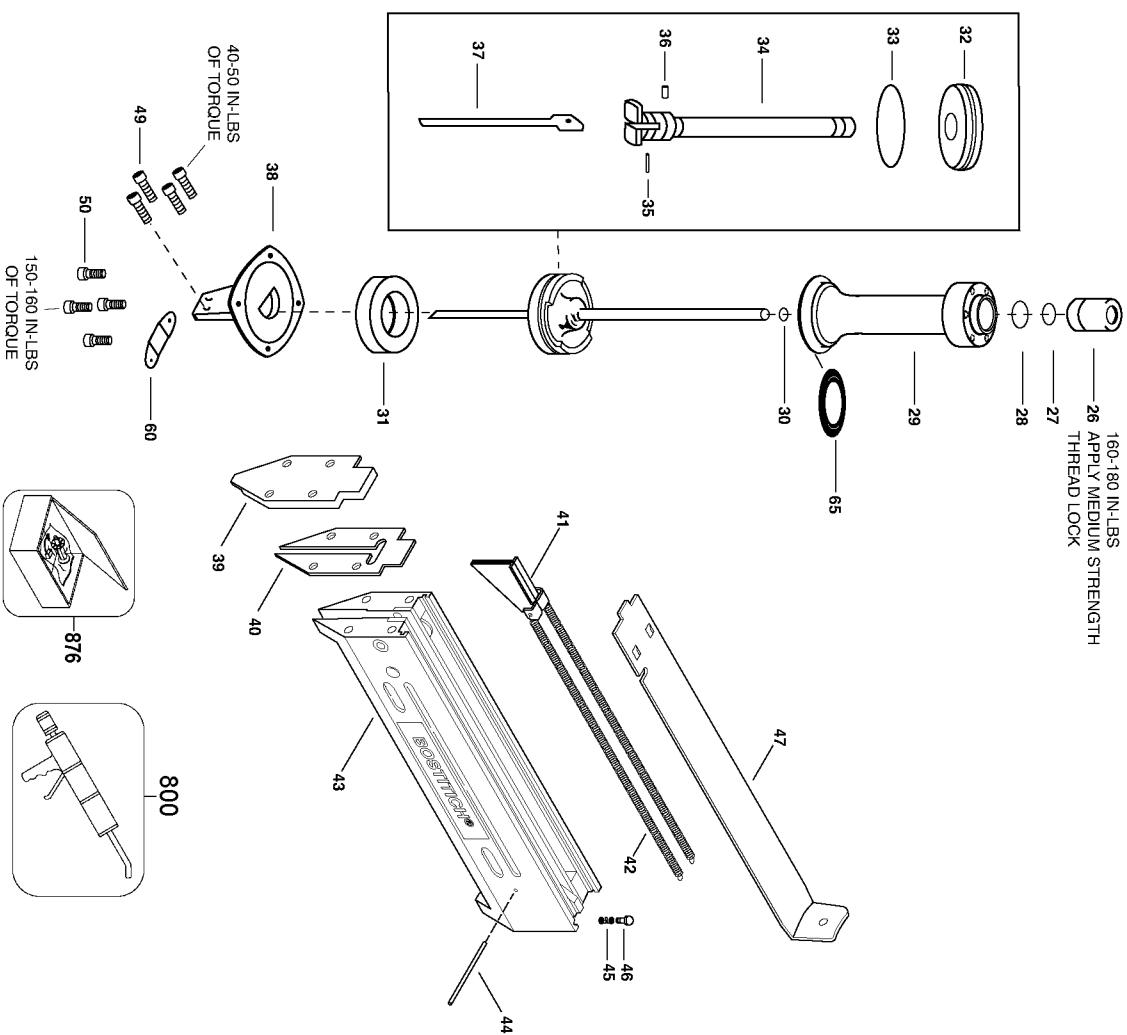

# MI1812CNCT

PNEUMATIC TOOLS  
 CLOUEURS PNEUMATIQUES  
 HERRAMIENTAS NEUMÁTICAS

**NOTE:** When using 3/4" and shorter T-Nails the following components need to be changed out.

- Item#31 (BC711F) needs to be replaced with 105044
- Item#40 (BC1016) needs to be replaced with BC1360
- Item#41 (BC392) needs to be replaced with BC1357

## Parts List for MIII812CNCT Type 0

Item Number	Part Number	Description	Qty Required
1	UA3810.4	SCREW-10-24 X 5/8 SH	4
2	BC1457	CAP-MIII	1
3	BC1329	GASKET	1
4	UA2810	SCREW-SHCS-8-32X5/8	3
5	LW8.2	LOCK WASHER	3
6	BC846	WASHER-PLATE-POPPET	1
7	BC702	PISTON-POPPET	1
8	86460	O-RING	1
9	180256	SEAL	1
10	BC1328A	BODY	1
11	86314	O-RING	1
12	BC1331	VALVE SEAT	1
13	87251	O-RING	1
14	BC829	EXHAUST DEFLECTOR	1
15	SW8	WASHER-SHAKE PROOF	1
16	UA2804.3	SCREW-SLBIHS-8-32X1/	1
17	88999	O-RING	1
18	BC1456A	PILOTED VALVE	1
19	88998	O-RING	1
20	BC1334	VALVE SPRING	1
21	106912	ASSEMBLY-PILOTING VA	1
22	T34002	TRIGGER VALVE SEAL	1
23	BC1339	TRIGGER	1
24	BC1336	TRIGGER PIVOT PIN	1
25	86468	RING	2
26	BC703	STEM-PLUNGER - MII	1
27	86458	O-RING	1

## Parts List for MIII812CNCT Type 0

Item Number	Part Number	Description	Qty Required
28	850144	O-RING-.614X.070	1
29	121800	POPPET	1
30	850143	O-RING-.487X.103	1
31	105044	BUMPER	1
31	BC711F	BUMPER	1
32	BC1175	DRIVER PISTON	1
33	850626	O-RING-1.984X.139	1
34	BC1455	PISTON STEM	1
35	UB4112.3	PIN- DOWEL .250 X .7	1
36	BC347	NYLON INSERT	1
37	BC909	DRIVER	1
38	BC1014	NOSE-CORNER MII-T5 &	1
39	BC1015	BLADE GUIDE	1
40	BC1360	WEAR PLATE	1
40	BC1016	WEAR PLATE	1
41	BC1357	T-NAIL PUSHER	1
41	BC392	T-NAIL PUSHER	1
42	BC1159	SPRING-EXTENSION	1
43	BC907A	MAGAZINE BODY	1
44	UB2820	PIN- SPRING .094 X 1	1
45	BC41	SPRING-COVER DETENT	1
46	BC34	MAG.COVER LATCH SHOU	1
47	BC89	COVER-S3 STAPLE	1
49	UA3816.4	SCREW-SHCS-10-24X1	4
50	UA4814.1	SCREW-SHCS-1/4-20 X	4
53	BC1341	ROCKER	1
54	BC1338	ROCKER PIVOT PIN.	1