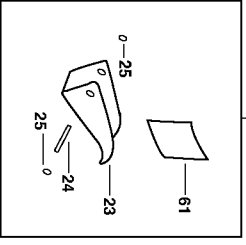

# MI1812CNCT

PNEUMATIC TOOLS  
 CLOUEURS PNEUMATIQUES  
 HERRAMIENTAS NEUMÁTICAS

**NOTE:** When using 3/4" and shorter T-Nails the following components need to be changed out.

- Item#31 (BC711F) needs to be replaced with 105044
- Item#40 (BC1016) needs to be replaced with BC1360
- Item#41 (BC392) needs to be replaced with BC1357

## Parts List for MIII812CNCT Type 0

Item Number	Part Number	Description	Qty Required
1	UA3810.4	SCREW-10-24 X 5/8 SH	4
2	BC1457	CAP-MIII	1
3	BC1329	GASKET	1
4	UA2810	SCREW-SHCS-8-32X5/8	3
5	LW8.2	LOCK WASHER	3
6	BC846	WASHER-PLATE-POPPET	1
7	BC702	PISTON-POPPET	1
8	86460	O-RING	1
9	180256	SEAL	1
10	BC1328A	BODY	1
11	86314	O-RING	1
12	BC1331	VALVE SEAT	1
13	87251	O-RING	1
14	BC829	EXHAUST DEFLECTOR	1
15	SW8	WASHER-SHAKE PROOF	1
16	UA2804.3	SCREW-SLBIHS-8-32X1/	1
17	88999	O-RING	1
18	BC1456A	PILOTED VALVE	1
19	88998	O-RING	1
20	BC1334	VALVE SPRING	1
21	106912	ASSEMBLY-PILOTING VA	1
22	T34002	TRIGGER VALVE SEAL	1
23	BC1339	TRIGGER	1
24	BC1336	TRIGGER PIVOT PIN	1
25	86468	RING	2
26	BC703	STEM-PLUNGER - MII	1
27	86458	O-RING	1

## Parts List for MIII812CNCT Type 0

Item Number	Part Number	Description	Qty Required
28	850144	O-RING-.614X.070	1
29	121800	POPPET	1
30	850143	O-RING-.487X.103	1
31	105044	BUMPER	1
31	BC711F	BUMPER	1
32	BC1175	DRIVER PISTON	1
33	850626	O-RING-1.984X.139	1
34	BC1455	PISTON STEM	1
35	UB4112.3	PIN- DOWEL .250 X .7	1
36	BC347	NYLON INSERT	1
37	BC909	DRIVER	1
38	BC1014	NOSE-CORNER MII-T5 &	1
39	BC1015	BLADE GUIDE	1
40	BC1360	WEAR PLATE	1
40	BC1016	WEAR PLATE	1
41	BC1357	T-NAIL PUSHER	1
41	BC392	T-NAIL PUSHER	1
42	BC1159	SPRING-EXTENSION	1
43	BC907A	MAGAZINE BODY	1
44	UB2820	PIN- SPRING .094 X 1	1
45	BC41	SPRING-COVER DETENT	1
46	BC34	MAG.COVER LATCH SHOU	1
47	BC89	COVER-S3 STAPLE	1
49	UA3816.4	SCREW-SHCS-10-24X1	4
50	UA4814.1	SCREW-SHCS-1/4-20 X	4
53	BC1341	ROCKER	1
54	BC1338	ROCKER PIVOT PIN.	1