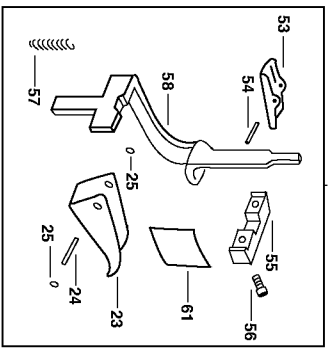

# MI1812CNCT

PNEUMATIC TOOLS  
 CLOUEURS PNEUMATIQUES  
 HERRAMIENTAS NEUMÁTICAS

**NOTE:** When using 3/4" and shorter T-Nails the following components need to be changed out.

- Item#31 (BC711F) needs to be replaced with 105044
- Item#40 (BC1016) needs to be replaced with BC1360
- Item#41 (BC392) needs to be replaced with BC1357

## Parts List for MIII812CNCT Type 0

Item Number	Part Number	Description	Qty Required
1	UA3810.4	SCREW-10-24 X 5/8 SH	4
2	BC1457	CAP-MIII	1
3	BC1329	GASKET	1
4	UA2810	SCREW-SHCS-8-32X5/8	3
5	LW8.2	LOCK WASHER	3
6	BC846	WASHER-PLATE-POPPET	1
7	BC702	PISTON-POPPET	1
8	86460	O-RING	1
9	180256	SEAL	1
10	BC1328A	BODY	1
11	86314	O-RING	1
12	BC1331	VALVE SEAT	1
13	87251	O-RING	1
14	BC829	EXHAUST DEFLECTOR	1
15	SW8	WASHER-SHAKE PROOF	1
16	UA2804.3	SCREW-SLBIHS-8-32X1/	1
17	88999	O-RING	1
18	BC1456A	PILOTED VALVE	1
19	88998	O-RING	1
20	BC1334	VALVE SPRING	1
21	106912	ASSEMBLY-PILOTING VA	1
22	T34002	TRIGGER VALVE SEAL	1
23	BC1339	TRIGGER	1
24	BC1336	TRIGGER PIVOT PIN	1
25	86468	RING	2
26	BC703	STEM-PLUNGER - MII	1
27	86458	O-RING	1

## Parts List for MIII812CNCT Type 0

Item Number	Part Number	Description	Qty Required
28	850144	O-RING-.614X.070	1
29	121800	POPPET	1
30	850143	O-RING-.487X.103	1
31	105044	BUMPER	1
31	BC711F	BUMPER	1
32	BC1175	DRIVER PISTON	1
33	850626	O-RING-1.984X.139	1
34	BC1455	PISTON STEM	1
35	UB4112.3	PIN- DOWEL .250 X .7	1
36	BC347	NYLON INSERT	1
37	BC909	DRIVER	1
38	BC1014	NOSE-CORNER MII-T5 &	1
39	BC1015	BLADE GUIDE	1
40	BC1360	WEAR PLATE	1
40	BC1016	WEAR PLATE	1
41	BC1357	T-NAIL PUSHER	1
41	BC392	T-NAIL PUSHER	1
42	BC1159	SPRING-EXTENSION	1
43	BC907A	MAGAZINE BODY	1
44	UB2820	PIN- SPRING .094 X 1	1
45	BC41	SPRING-COVER DETENT	1
46	BC34	MAG.COVER LATCH SHOU	1
47	BC89	COVER-S3 STAPLE	1
49	UA3816.4	SCREW-SHCS-10-24X1	4
50	UA4814.1	SCREW-SHCS-1/4-20 X	4
53	BC1341	ROCKER	1
54	BC1338	ROCKER PIVOT PIN.	1