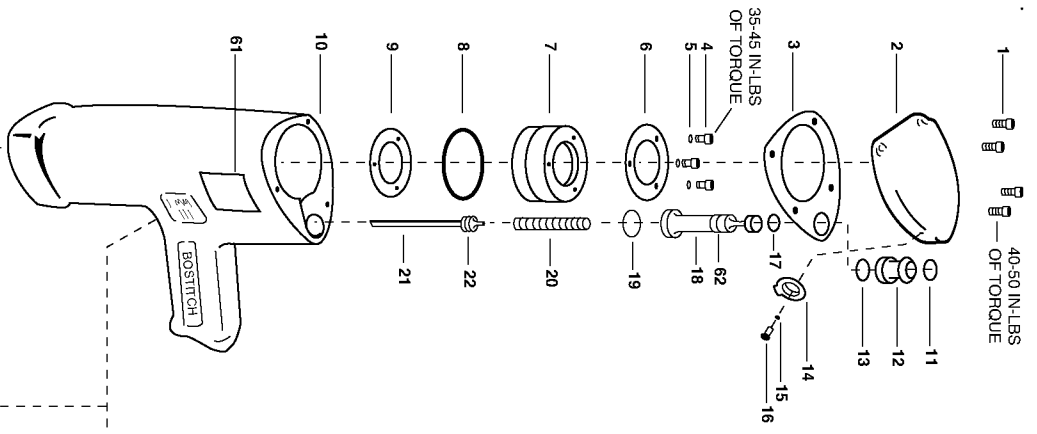

# MI1812CNCT

PNEUMATIC TOOLS  
 CLOUEURS PNEUMATIQUES  
 HERRAMIENTAS NEUMÁTICAS

**NOTE:** When using 3/4" and shorter T-Nails the following components need to be changed out.

- Item#31 (BC711F) needs to be replaced with 105044
- Item#40 (BC1016) needs to be replaced with BC1360
- Item#41 (BC392) needs to be replaced with BC1357

## Parts List for MIII812CNCT Type 0

Item Number	Part Number	Description	Qty Required
1	UA3810.4	SCREW-10-24 X 5/8 SH	4
2	BC1457	CAP-MIII	1
3	BC1329	GASKET	1
4	UA2810	SCREW-SHCS-8-32X5/8	3
5	LW8.2	LOCK WASHER	3
6	BC846	WASHER-PLATE-POPPET	1
7	BC702	PISTON-POPPET	1
8	86460	O-RING	1
9	180256	SEAL	1
10	BC1328A	BODY	1
11	86314	O-RING	1
12	BC1331	VALVE SEAT	1
13	87251	O-RING	1
14	BC829	EXHAUST DEFLECTOR	1
15	SW8	WASHER-SHAKE PROOF	1
16	UA2804.3	SCREW-SLBIHS-8-32X1/	1
17	88999	O-RING	1
18	BC1456A	PILOTED VALVE	1
19	88998	O-RING	1
20	BC1334	VALVE SPRING	1
21	106912	ASSEMBLY-PILOTING VA	1
22	T34002	TRIGGER VALVE SEAL	1
23	BC1339	TRIGGER	1
24	BC1336	TRIGGER PIVOT PIN	1
25	86468	RING	2
26	BC703	STEM-PLUNGER - MII	1
27	86458	O-RING	1

## Parts List for MIII812CNCT Type 0

Item Number	Part Number	Description	Qty Required
28	850144	O-RING-.614X.070	1
29	121800	POPPET	1
30	850143	O-RING-.487X.103	1
31	105044	BUMPER	1
31	BC711F	BUMPER	1
32	BC1175	DRIVER PISTON	1
33	850626	O-RING-1.984X.139	1
34	BC1455	PISTON STEM	1
35	UB4112.3	PIN- DOWEL .250 X .7	1
36	BC347	NYLON INSERT	1
37	BC909	DRIVER	1
38	BC1014	NOSE-CORNER MII-T5 &	1
39	BC1015	BLADE GUIDE	1
40	BC1360	WEAR PLATE	1
40	BC1016	WEAR PLATE	1
41	BC1357	T-NAIL PUSHER	1
41	BC392	T-NAIL PUSHER	1
42	BC1159	SPRING-EXTENSION	1
43	BC907A	MAGAZINE BODY	1
44	UB2820	PIN- SPRING .094 X 1	1
45	BC41	SPRING-COVER DETENT	1
46	BC34	MAG.COVER LATCH SHOU	1
47	BC89	COVER-S3 STAPLE	1
49	UA3816.4	SCREW-SHCS-10-24X1	4
50	UA4814.1	SCREW-SHCS-1/4-20 X	4
53	BC1341	ROCKER	1
54	BC1338	ROCKER PIVOT PIN.	1