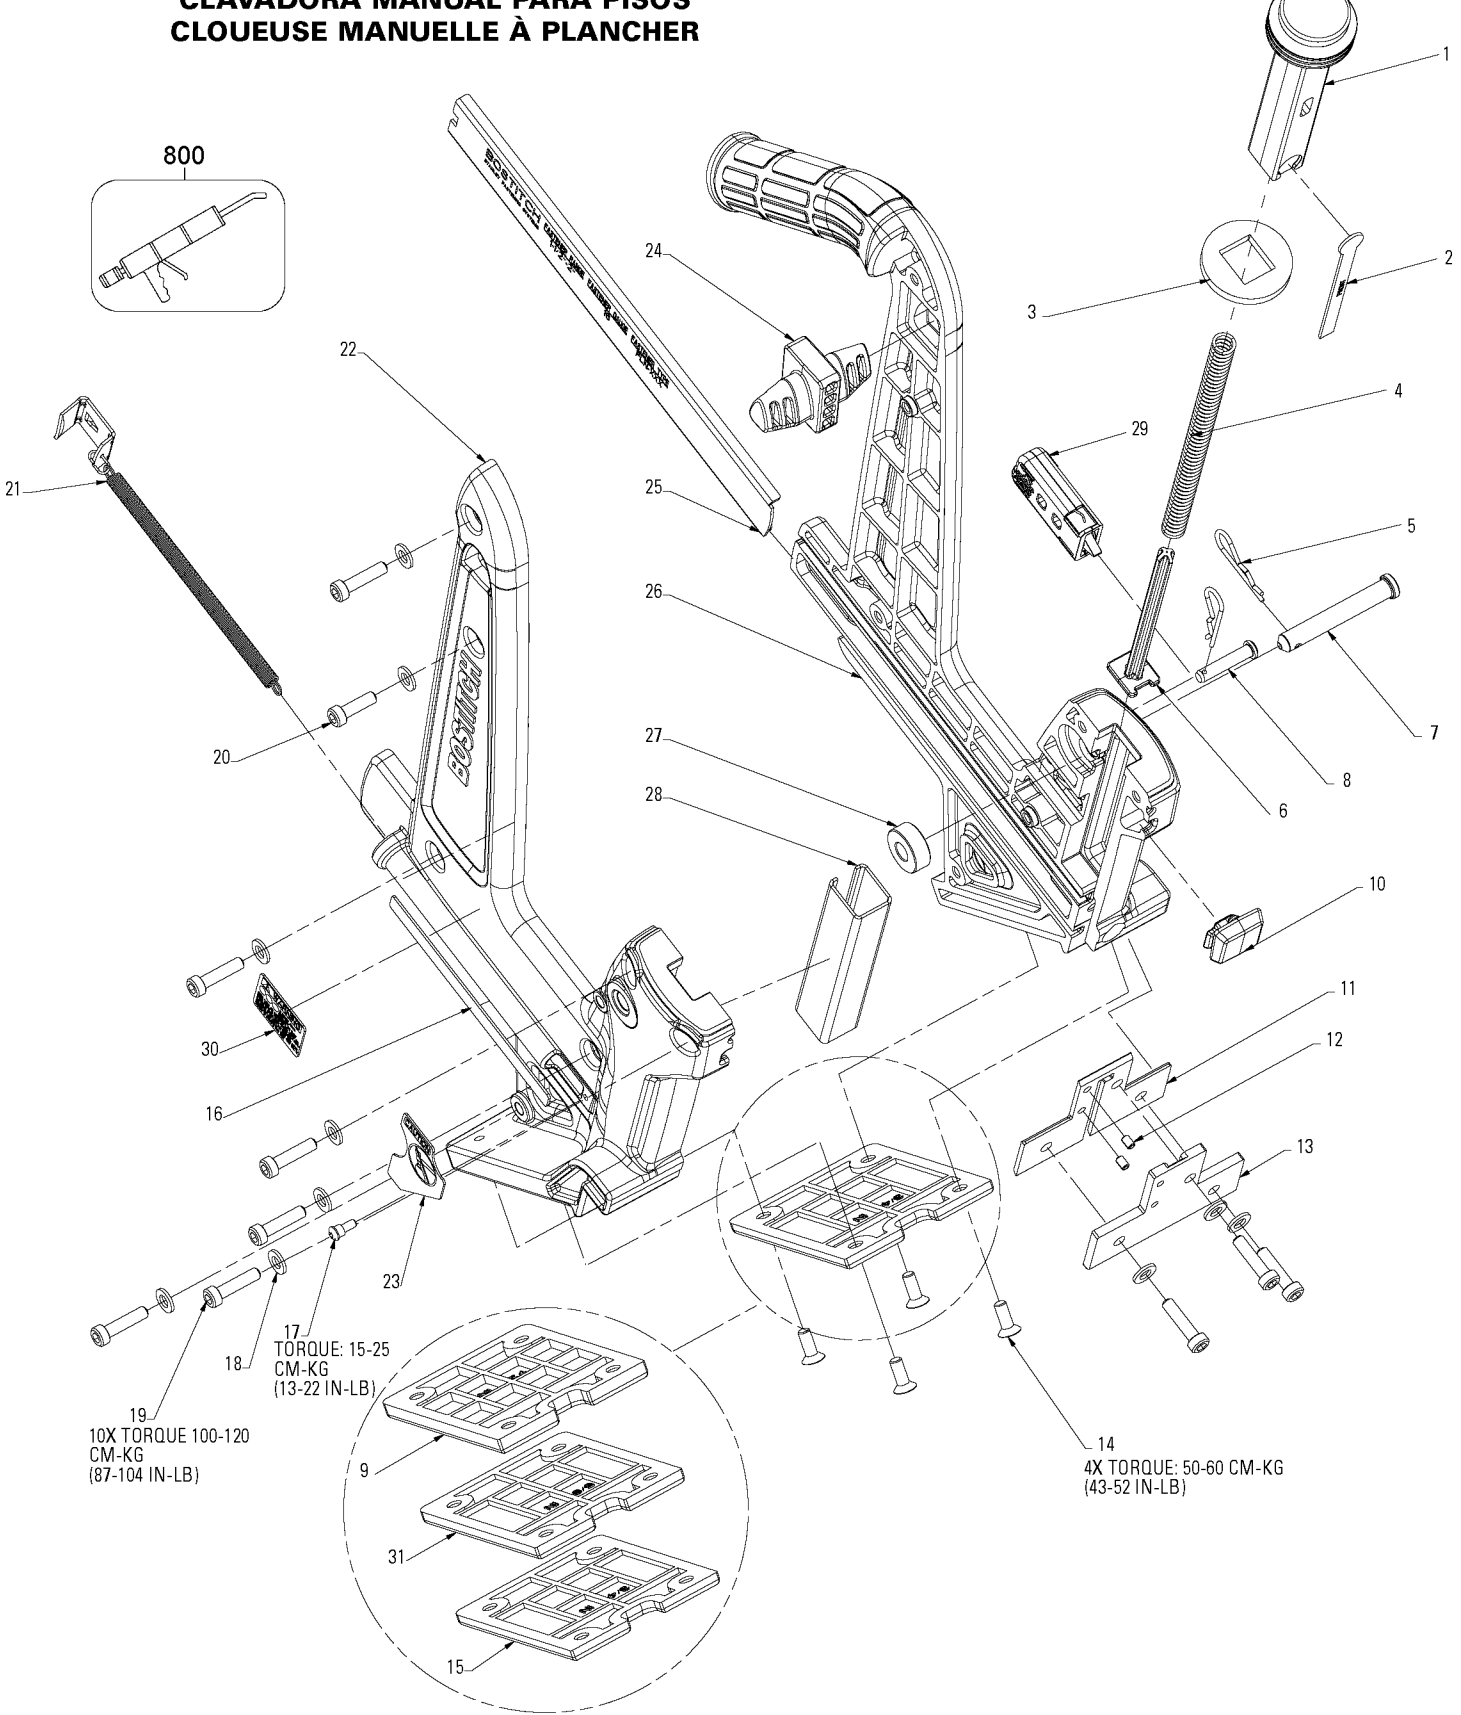

**CLAVADORA MANUAL PARA PISOS
CLOUEUSE MANUELLE À PLANCHER**

IP1277-1REVB 02/08

TO BE USED WITH PARTS LIST IP1277-2 AND OPERATION AND MAINTENANCE MANUAL 180332.

Parts List for MFN-201 Type 0

Item Number	Part Number	Description	Qty Required
1	175777	PLUNGER	1
2	175778	DRIVER	1
3	175783	BUMPER	1
4	175791	SPRING-COMPRESSION-P	1
5	175798	RETAINER CLIP	2
6	175825	SUPPORT-PLUNGER SPRI	1
7	175784	CLEVIS PIN	1
8	175824	PIN-CLEVIS-RATCHET	1
9	180326	SHOE-1/2 IN.	1
10	175813	BUMPER-FRONT	1
11	175786	CORE PLATE	1
12	180324	PIN-SPRING	1
13	175792	NOSE	1
14	MSF6100-16	SCREW-SFHCS-M6X1.00X	4
15	175794	SHOE-3/4 IN	1
16	180329	LABEL-FASTENER-MFN-2	1
17	180333	SCREW-M4X0.7X8	1
18	MPW6.3	WASHER-PWN M6	10
19	MSC6100-25	SCREW-SHCS-M6X1.00X2	9
20	180334	SCREW-SHCS-M6X1.00X2	1
21	180327	ASSEMBLY-PUSHER HAND	1
22	180336	ASSEMBLY-FRAME RIGHT	1
23	180330	CAUTION LABEL	1
24	175812	BUMPER-SIDE	1
25	175799	PUSHER	1
26	180335-S	BOSTITCH FRAME ASY	1
27	175785	ROLLER	1

Parts List for MFN-201 Type 0

Item Number	Part Number	Description	Qty Required
28	175823	SLEEVE-PLUNGER	1
29	180325	ASSEMBLY-RATCHET	1
30	180331	LABEL-WARNING MFN-20	1
31	180337	SHOE-5/8 IN.	1
800	100653	LUBE (2CC)	1
800	100679	LUBE (1LB.CAN)	1