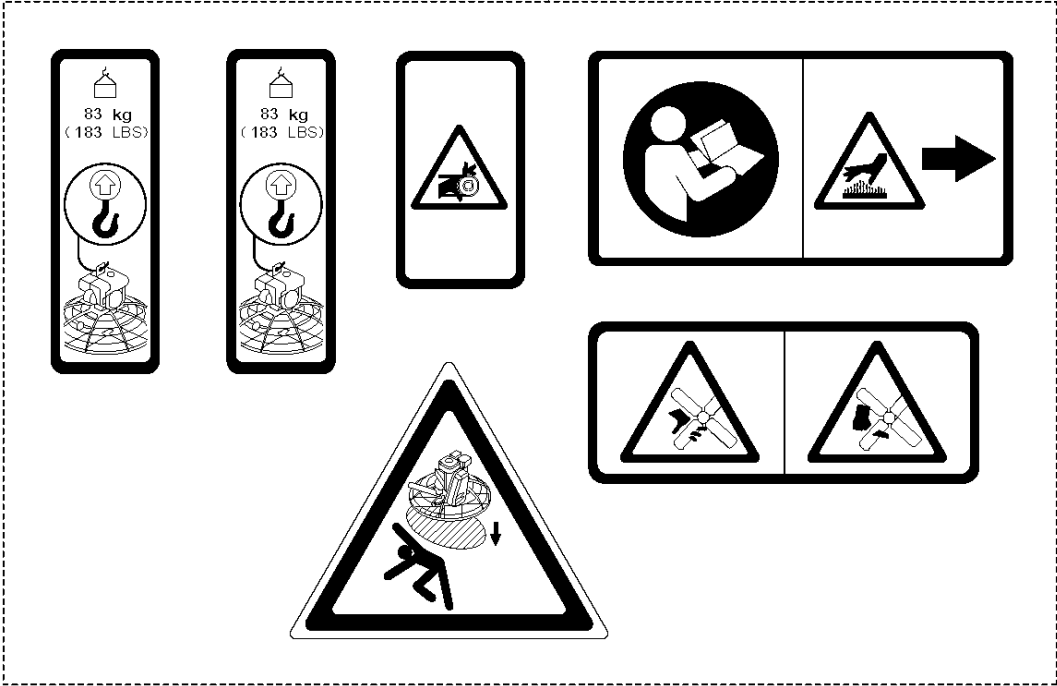

C MCT36-5 CN M
DECALS

1