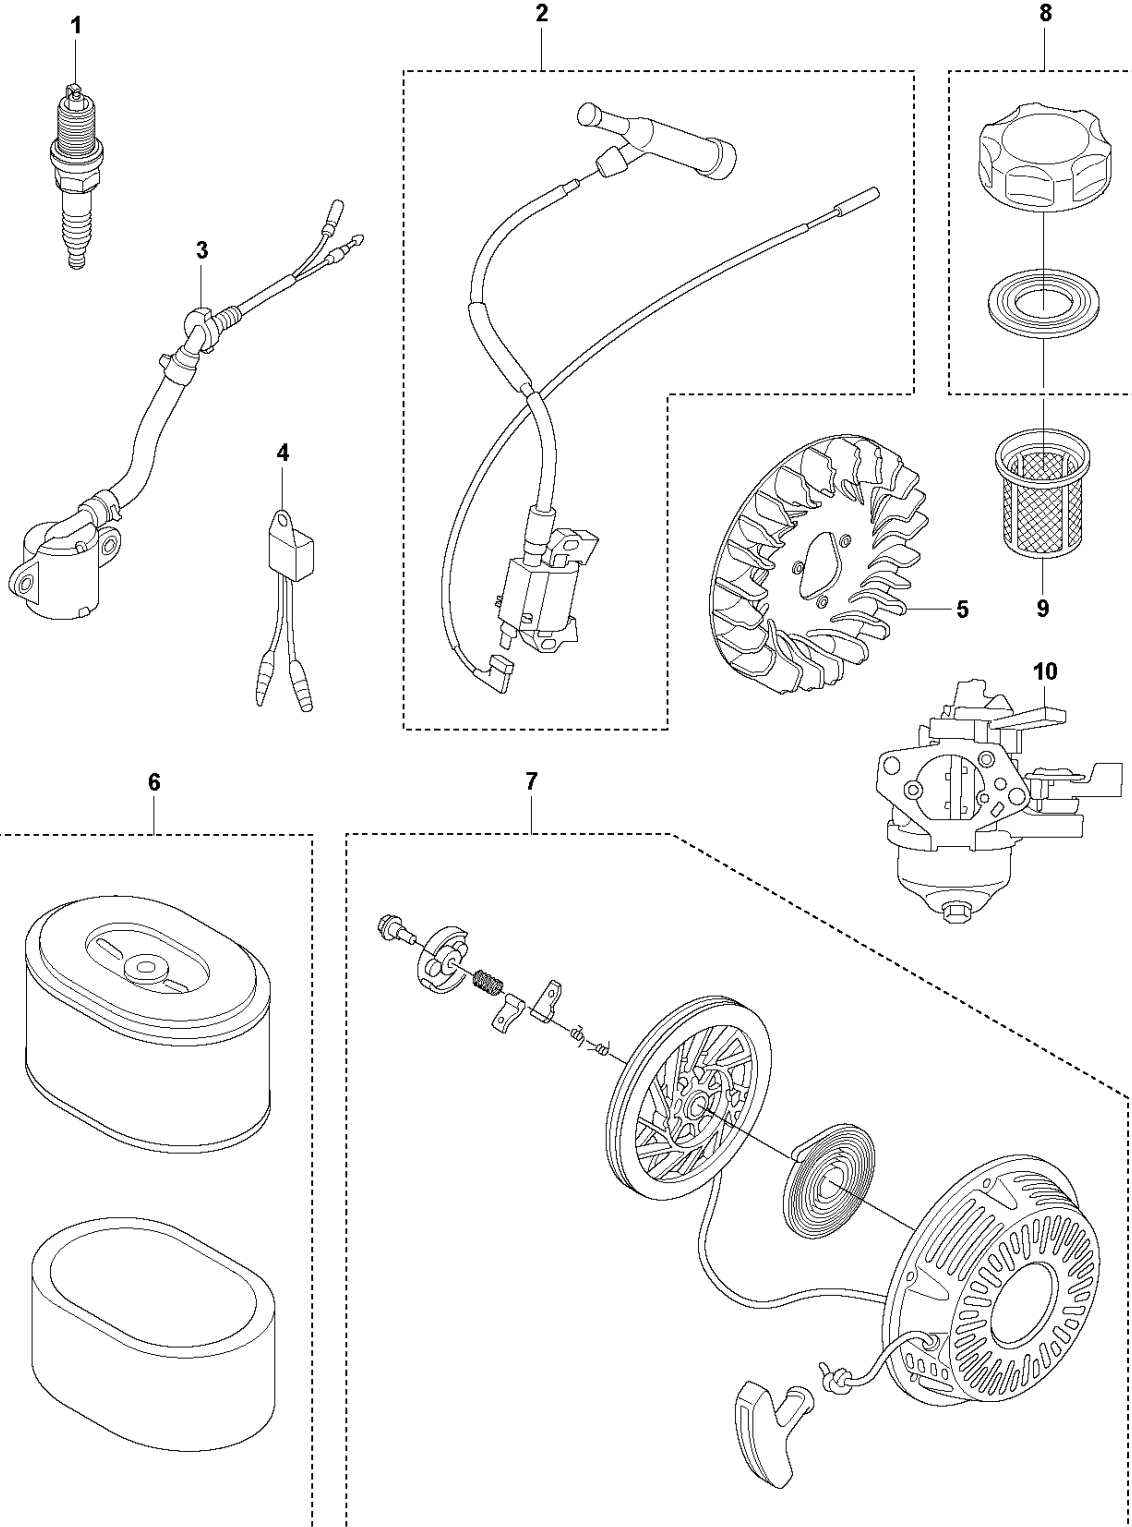

# SPARE PARTS LIST

## TROWELS

MCT36-5 CN M, 970462602, 2020-02

**A** MCT36-5 CN M  
PRODUCT COMPLETE

Ref	Part No	Description	Remark	QTY KIT
1	599 39 77-01	BELT GUARD		1
2	599 39 76-01	BELT		1
3	599 39 75-01	CLUTCH		1
4	599 39 79-01	THROTTLE CABLE		1
5	599 39 78-01	THROTTLE CONTROL		1
6	599 39 80-01	STOP SWITCH		1
7	599 39 79-02	THROTTLE CABLE		1
8	599 39 74-01	YOKE		1
9	599 39 81-01	BLADE	Combination blades, set of 4 pcs.	1
10	599 39 73-01	SEAL		1
11	599 39 73-02	SEAL		1
12	599 39 73-04	SEAL		1
13	599 39 73-03	SEAL		1

**B** MCT36-5 CN M  
MAINTENANCE, ENGINE

MAINTENANCE, ENGINE

MCT36-5 CN M, 970462602, 2020-02

Ref	Part No	Description	Remark	QTY KIT
1	599 55 96-01	SPARK PLUG		1
2	599 55 97-01	IGNITION COIL		1
3	599 55 98-01	CABLE		1
4	599 55 99-01	MODULE		1
5	599 56 00-01	FAN		1
6	599 56 02-01	AIR FILTER		1
7	599 56 06-01	STARTER		1
8	599 56 05-01	TANK CAP		1
9	599 56 03-01	FUEL FILTER		1
10	599 56 20-01	CARBURETTOR		1

MCT36-5 CN M, 970462602, 2020-02

Ref	Part No	Description	Remark	QTY KIT
1	599 56 04-01	SHEET		1
2	599 29 17-01	DECAL		1
3	599 23 40-01	DECAL		1
4	599 29 18-01	DECAL		1