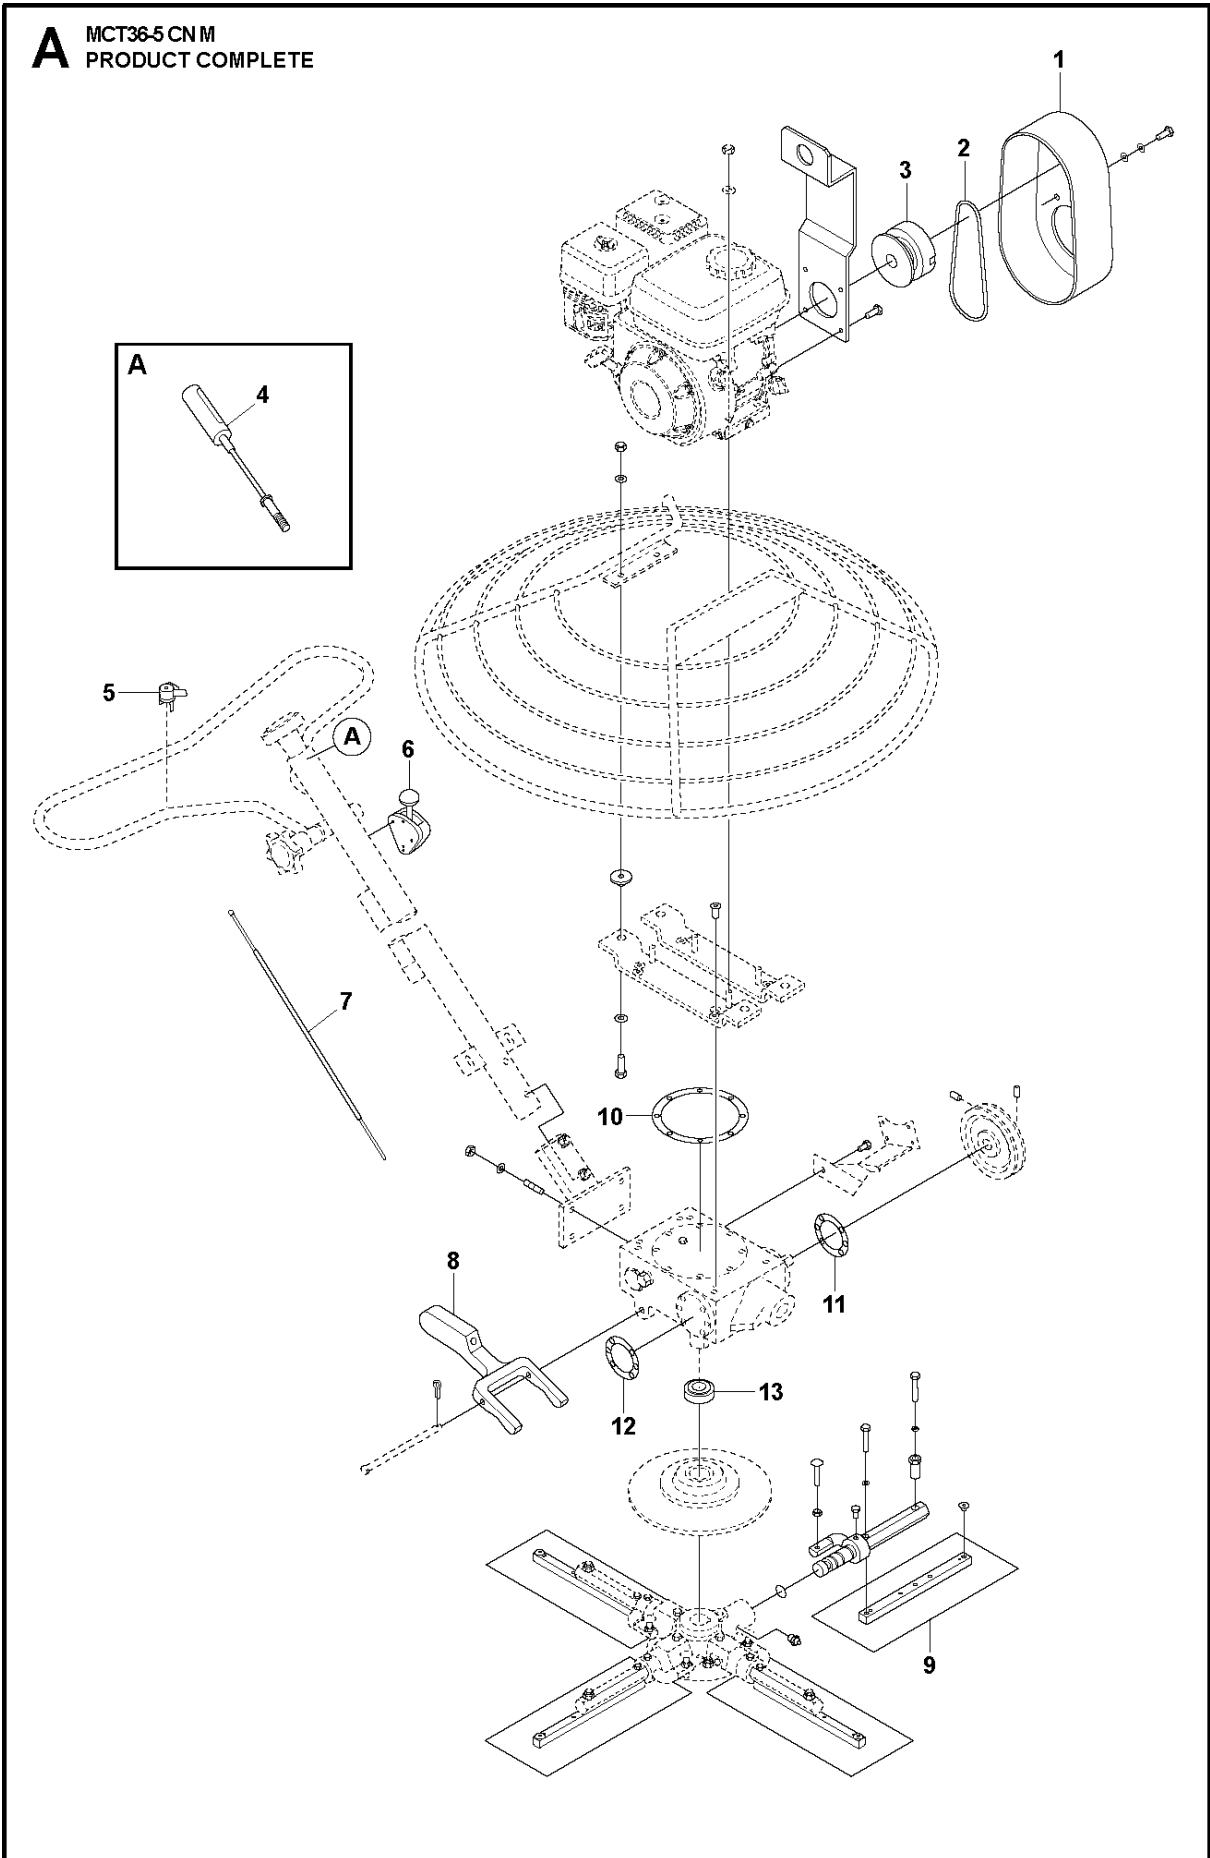

# SPARE PARTS LIST

## TROWELS

MCT36-5 CN M, 970462602, 2020-02

**A** MCT36-5 CN M  
PRODUCT COMPLETE

Ref	Part No	Description	Remark	QTY KIT
1	599 39 77-01	BELT GUARD		1
2	599 39 76-01	BELT		1
3	599 39 75-01	CLUTCH		1
4	599 39 79-01	THROTTLE CABLE		1
5	599 39 78-01	THROTTLE CONTROL		1
6	599 39 80-01	STOP SWITCH		1
7	599 39 79-02	THROTTLE CABLE		1
8	599 39 74-01	YOKE		1
9	599 39 81-01	BLADE	Combination blades, set of 4 pcs.	1
10	599 39 73-01	SEAL		1
11	599 39 73-02	SEAL		1
12	599 39 73-04	SEAL		1
13	599 39 73-03	SEAL		1

**B** MCT36-5 CN M  
MAINTENANCE, ENGINE

MAINTENANCE, ENGINE

MCT36-5 CN M, 970462602, 2020-02

Ref	Part No	Description	Remark	QTY KIT
1	599 55 96-01	SPARK PLUG		1
2	599 55 97-01	IGNITION COIL		1
3	599 55 98-01	CABLE		1
4	599 55 99-01	MODULE		1
5	599 56 00-01	FAN		1
6	599 56 02-01	AIR FILTER		1
7	599 56 06-01	STARTER		1
8	599 56 05-01	TANK CAP		1
9	599 56 03-01	FUEL FILTER		1
10	599 56 20-01	CARBURETTOR		1

MCT36-5 CN M, 970462602, 2020-02

Ref	Part No	Description	Remark	QTY KIT
1	599 56 04-01	SHEET		1
2	599 29 17-01	DECAL		1
3	599 23 40-01	DECAL		1
4	599 29 18-01	DECAL		1