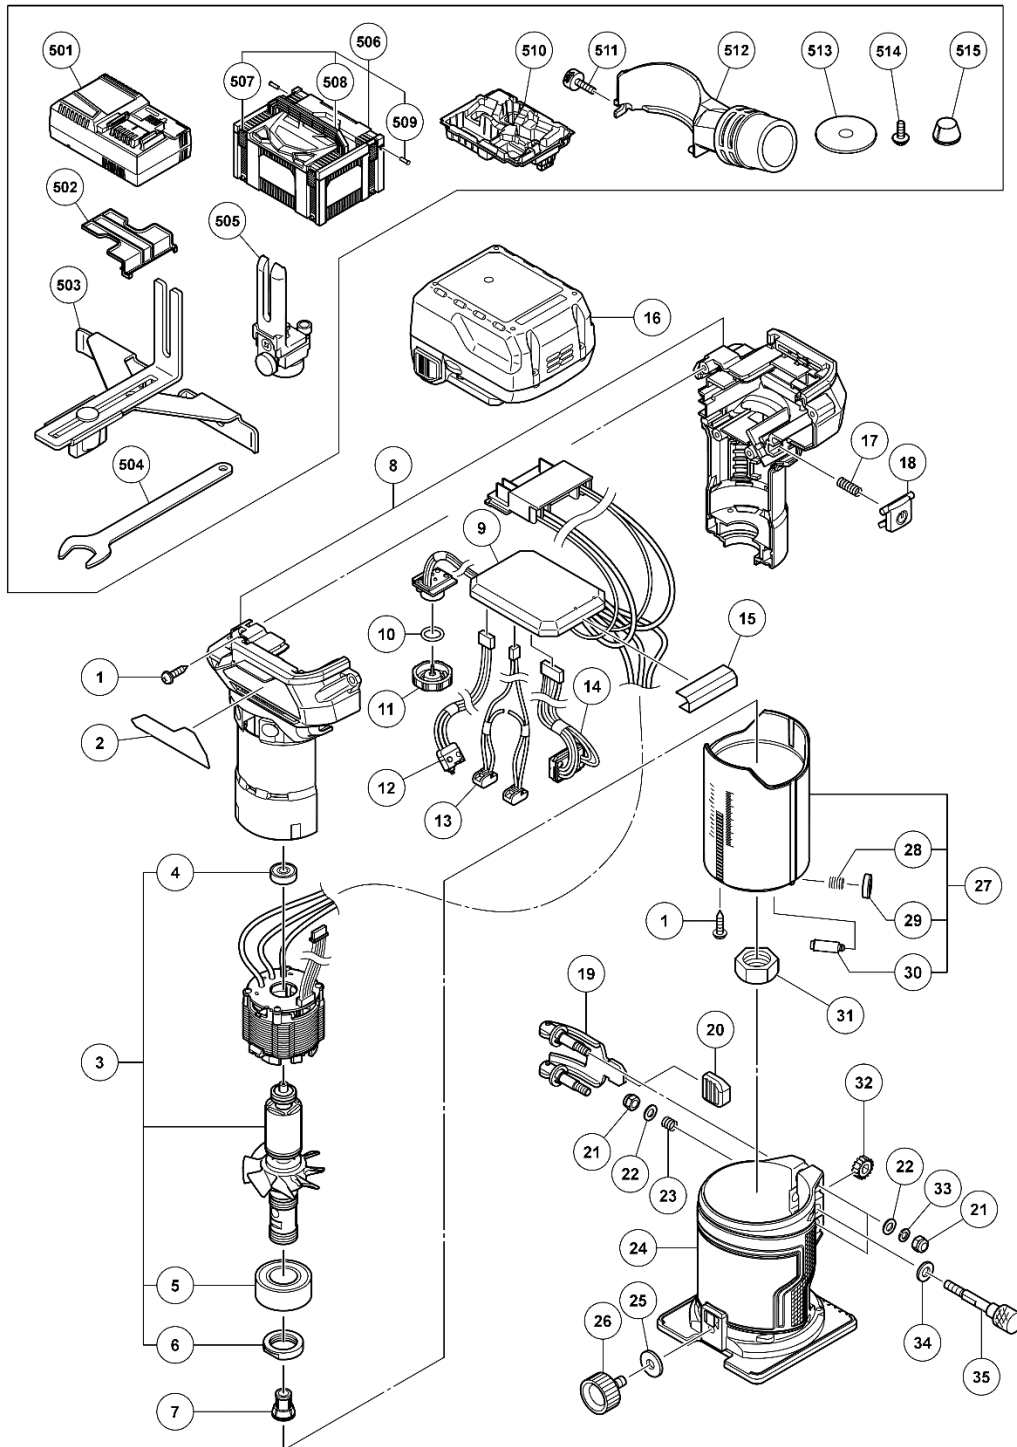

ELECTRIC TOOL PARTS LIST

■ CORDLESS TRIMMER

2021 • 05 • 26

Model M 1808DA

(E1)

MODEL
M1808DA