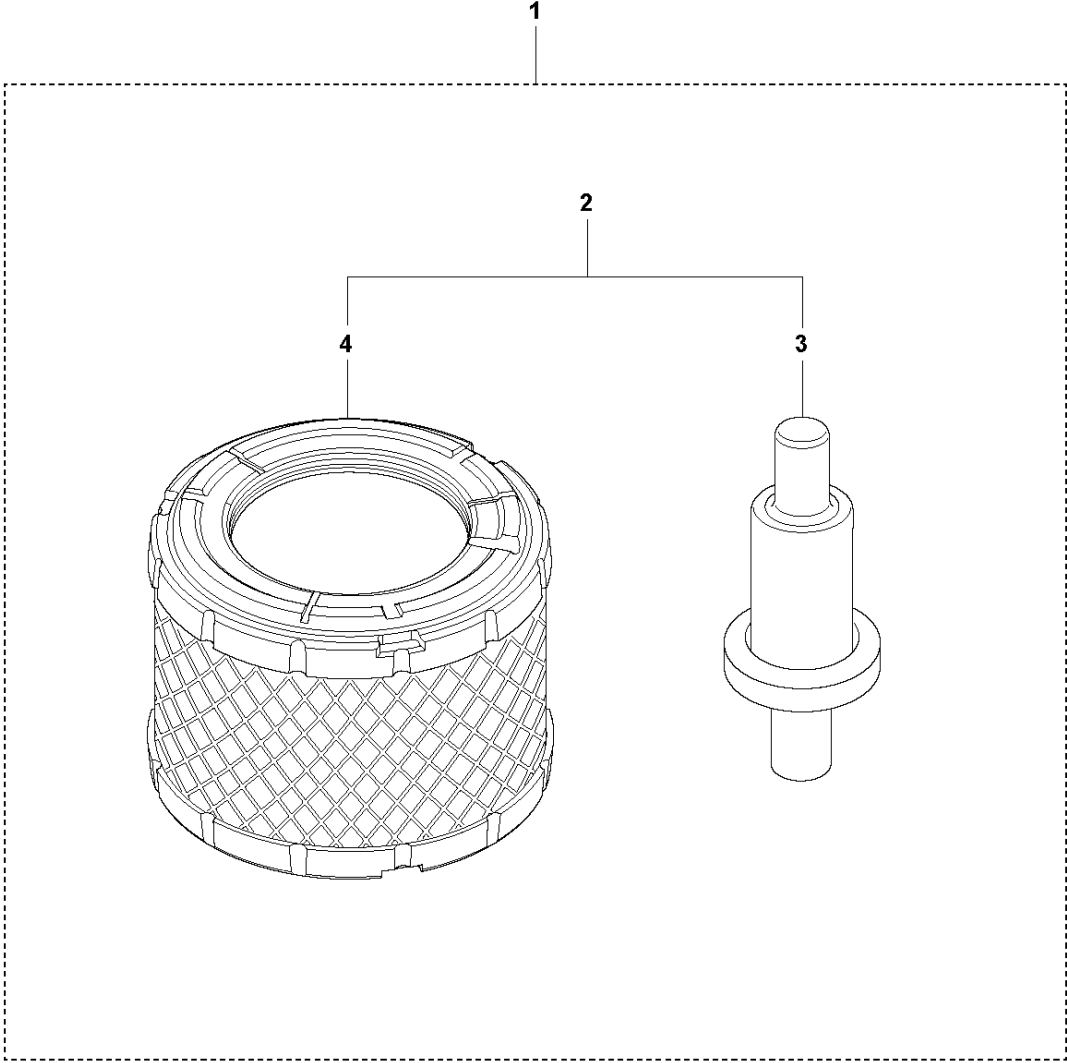

J LT 6005 H
START UP KIT

START UP KIT

LT 6005 H, 967854503, 2019-08

Ref	Part No	Description	Remark	QTY KIT	
1	594 21 65-01	SERVICE KIT		1	
2	594 21 45-01	SERVICE KIT		1	1
3	594 18 04-01	FUEL FILTER		2	2
4	594 16 87-01	AIR FILTER		2	2