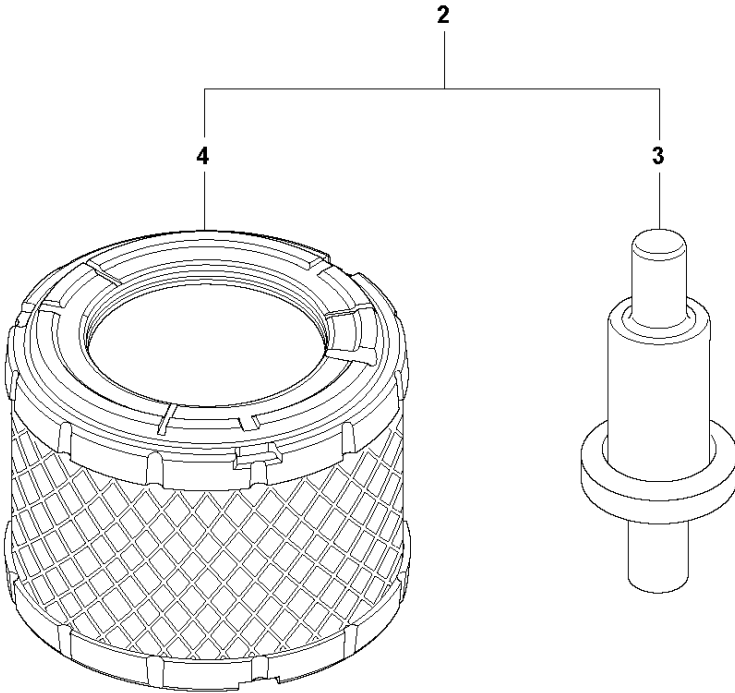

K LT 6005 H
6 MONTHS / EVERY 100 HOURS KIT

Ref	Part No	Description	Remark	QTY KIT	
2	594 21 45-01	SERVICE KIT		1	
3	594 18 04-01	FUEL FILTER		2	2
4	594 16 87-01	AIR FILTER		2	2