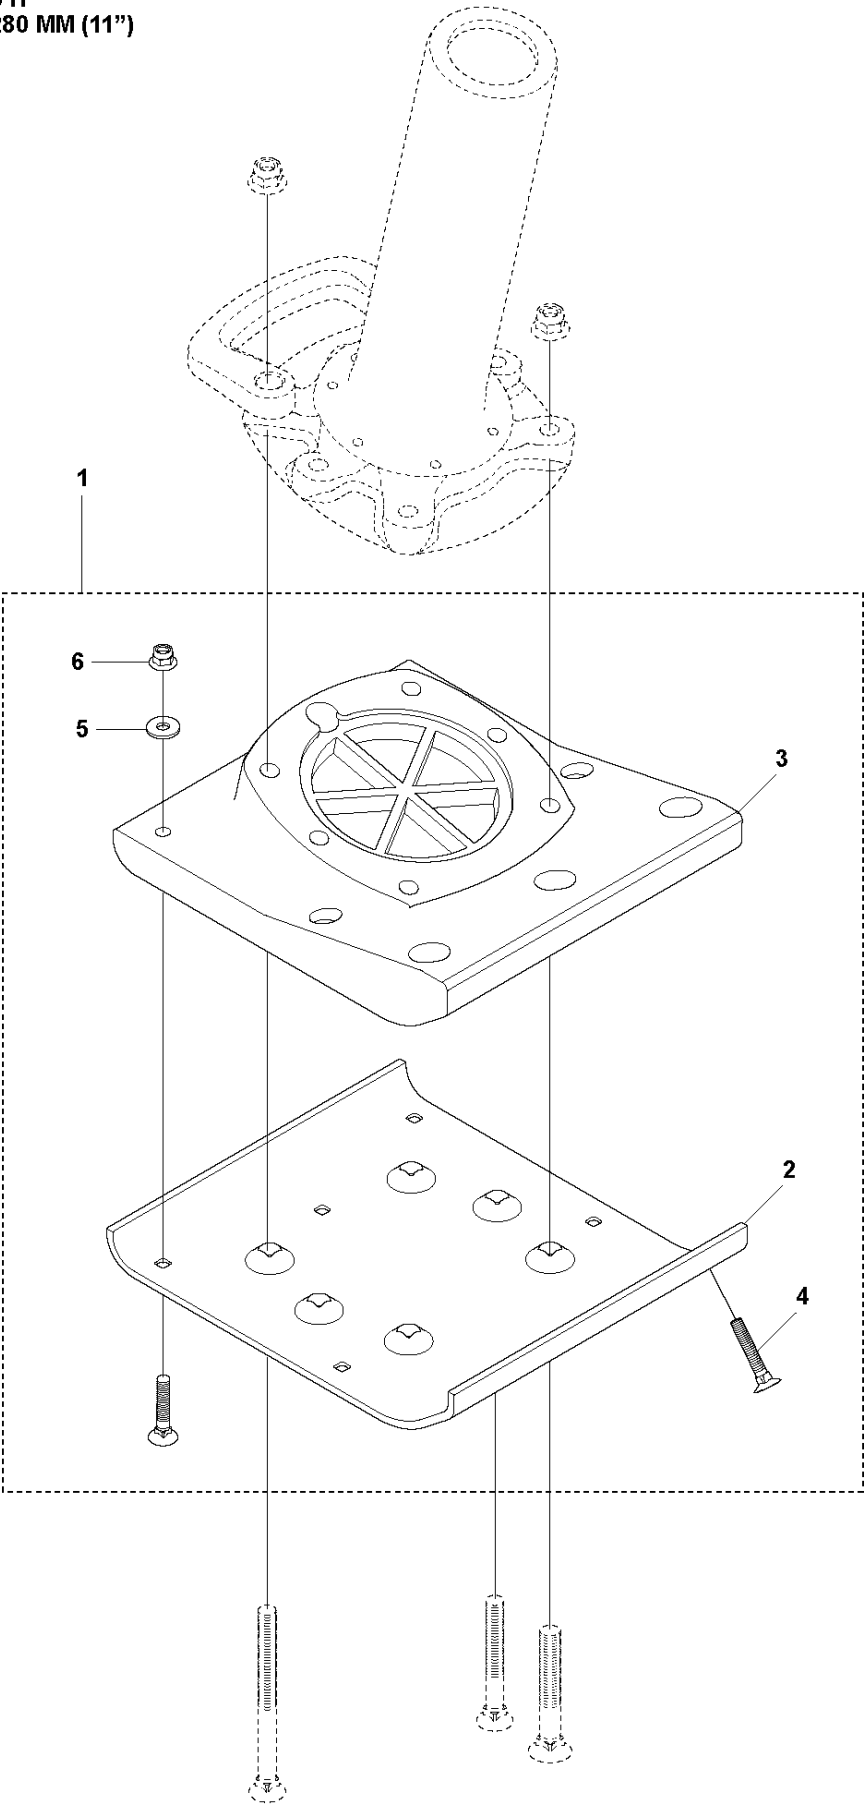

H LT 6005 H
FOOT 280 MM (11")

Ref	Part No	Description	Remark	QTY KIT	
1	594 19 34-01	FOOTPLATE	Ramming Foot Mount 11 inch	1	
2	594 16 72-01	PLATE	Base	1	1
3	594 45 10-01	FOOTPLATE	Foot	1	1
4	594 51 70-01	SCREW	M8 x 50 mm NYLOK BLUE PATCH(Known as TUF-LOK in Europe)	8	1
5	594 12 34-01	WASHER	8.4 x 22 x 3 mm, 0.33 x 0.87 x 0.12 in. HV300	8	1
6	594 12 30-01	LOCK NUT	M8x1.25 mm A2K	8	1