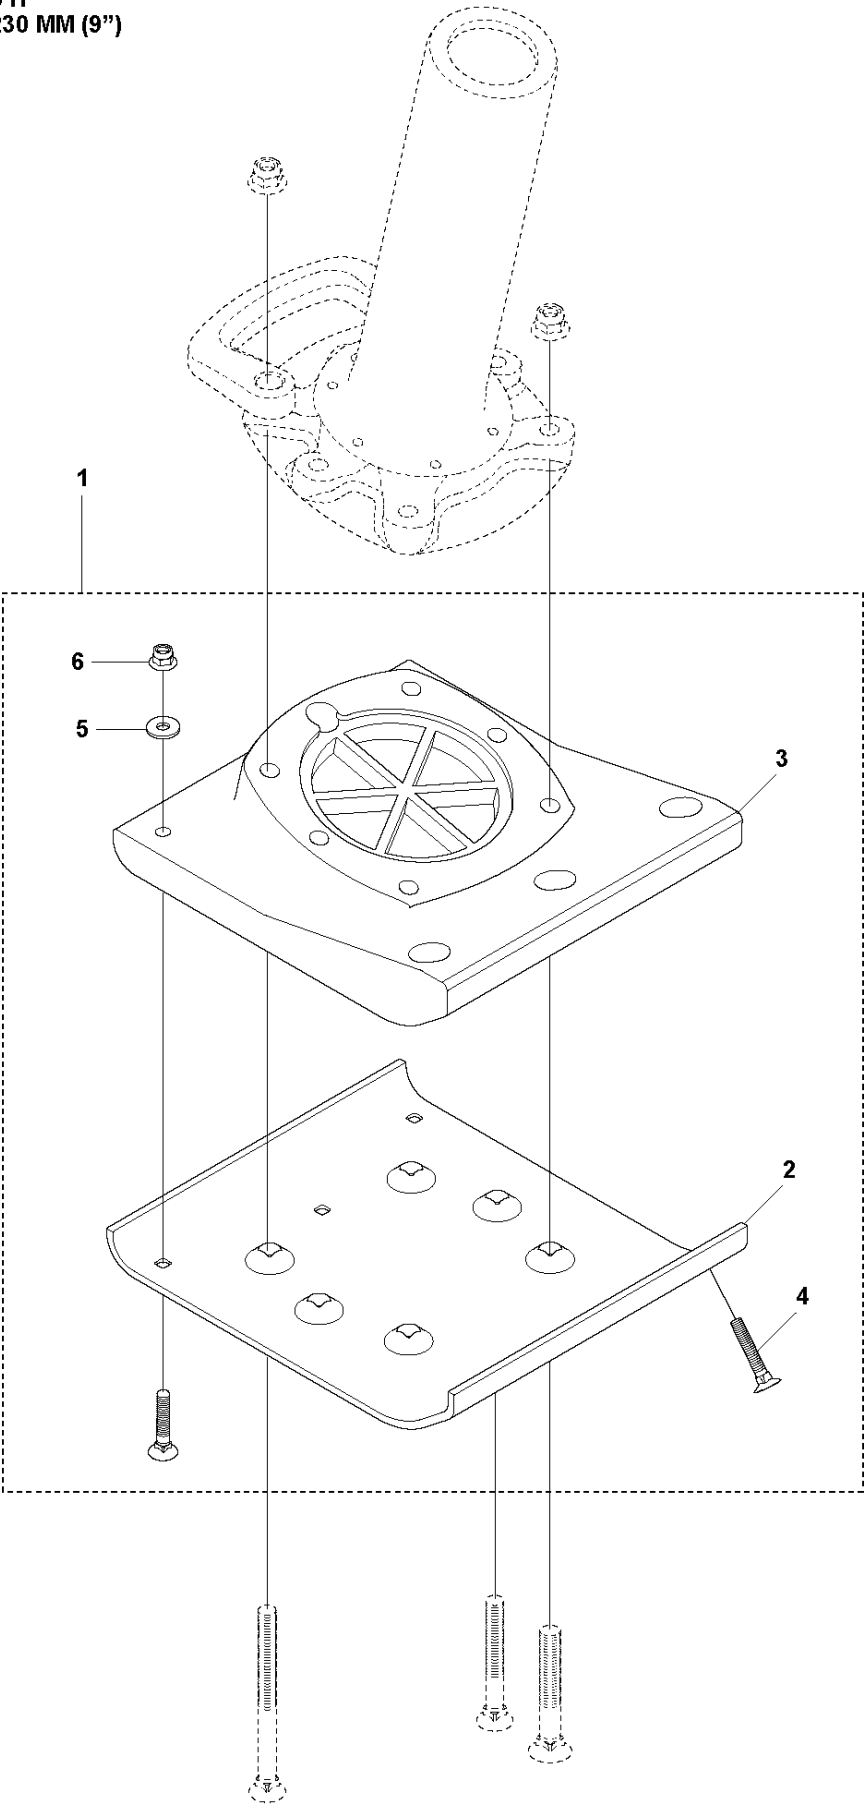

G LT 6005 H
FOOT 230 MM (9")

Ref	Part No	Description	Remark	QTY KIT	
1	594 19 34-03	FOOTPLATE	Ramming Foot Mount 9 inch	1	
2	594 16 84-01	PLATE	Base	1	1
3	594 45 21-01	FOOTPLATE	Foot	1	1
4	594 51 70-01	SCREW	M8 x 50 mm NYLOK BLUE PATCH(Known as TUF-LOK in Europe)	6	1
5	594 12 34-01	WASHER	8.4 x 22 x 3 mm, 0.33 x 0.87 x 0.12 in. HV300	6	1
6	594 12 30-01	LOCK NUT	M8x1.25 mm A2K	6	1