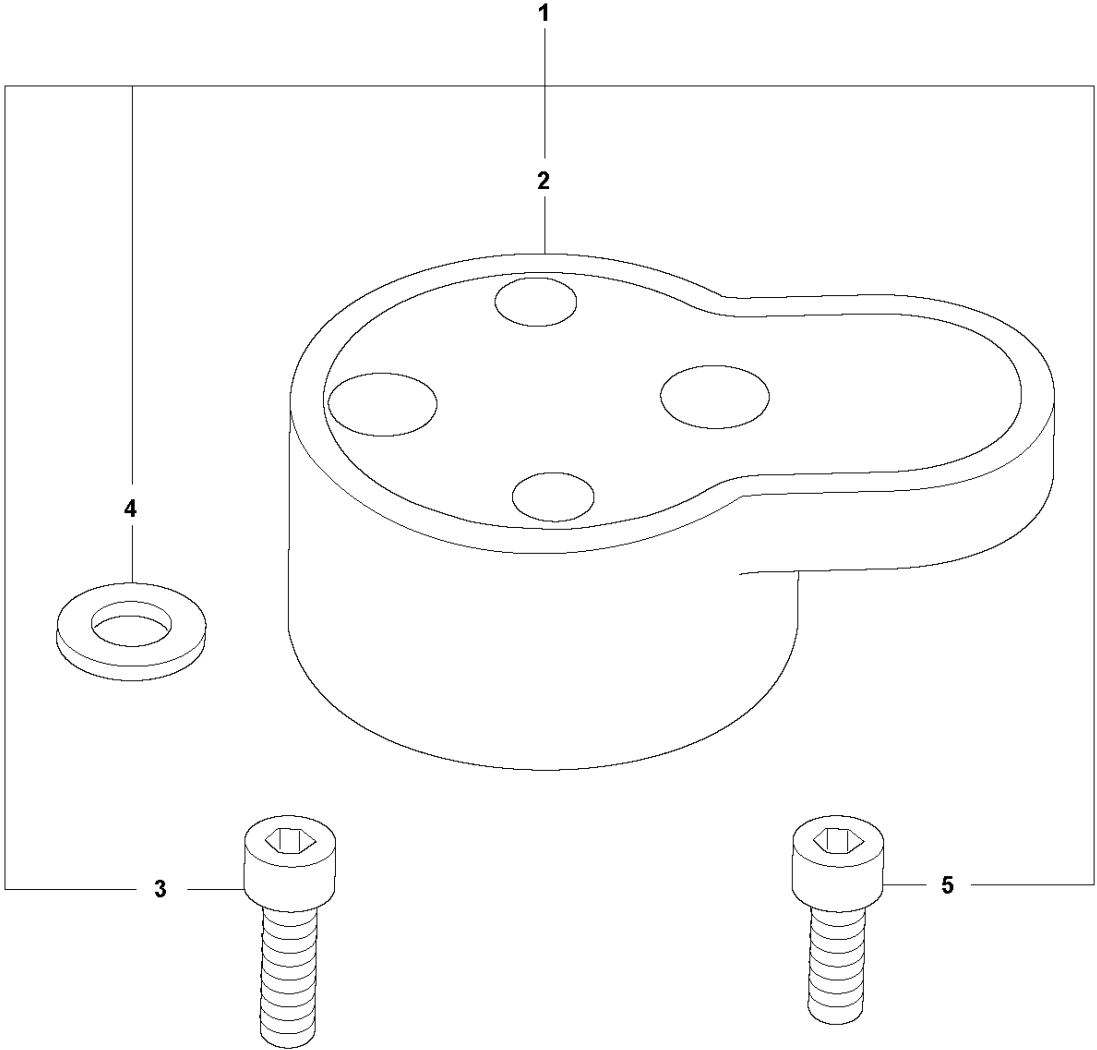

M LT 6005 H
SHOCK ABSORBER REPAIR KIT

SHOCK ABSORBER REPAIR KIT

LT 6005 H, 967854503, 2019-08

Ref	Part No	Description	Remark	QTY KIT	
1	594 21 13-01	REPAIR KIT		1	
2	594 16 70-01	ABSORBER		2	1
3	595 34 83-01	SOCKET		4	1
4	595 03 66-01	WASHER	DIN125	4	1
5	595 03 45-01	SCREW		4	1