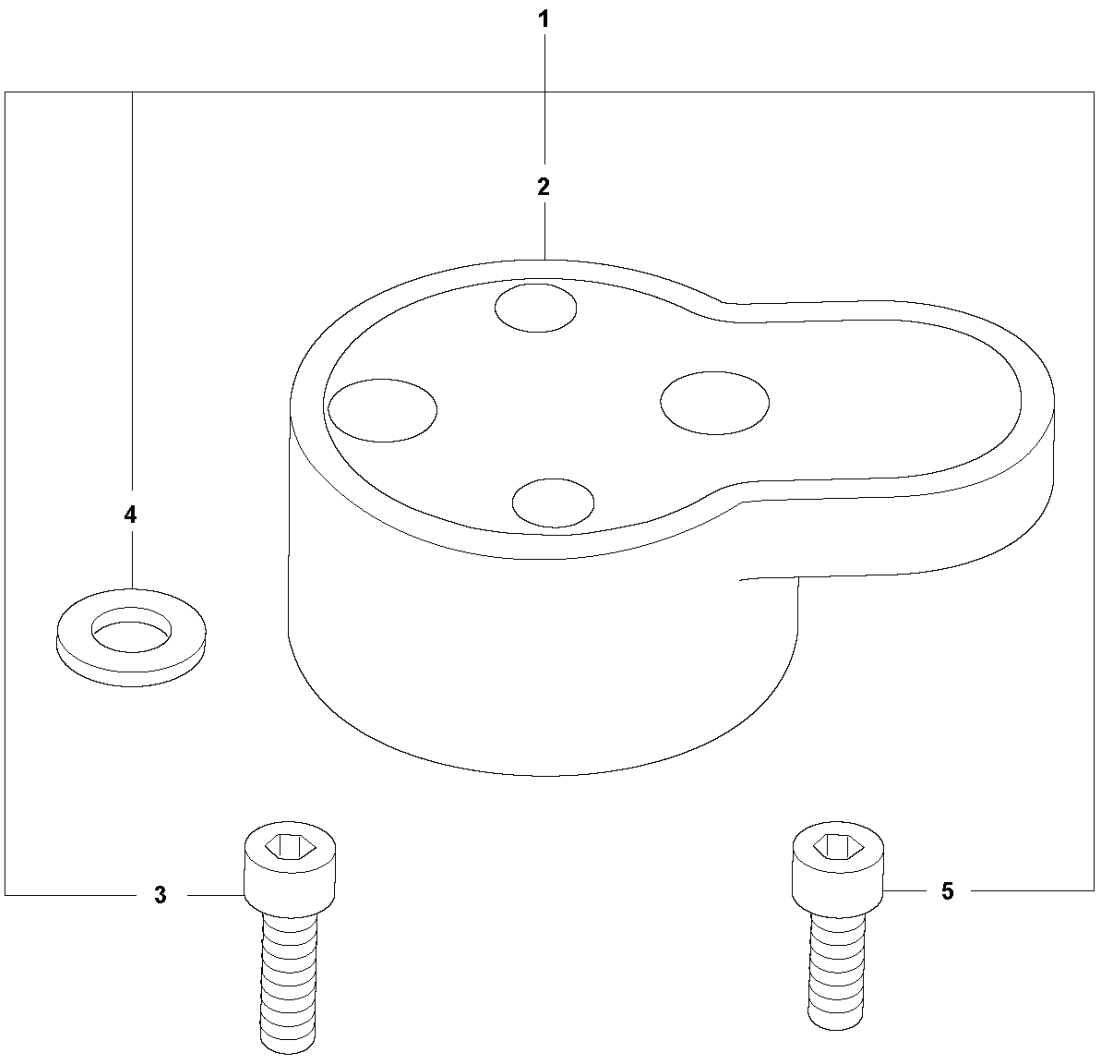

M LT 6005
SHOCK ABSORBER REPAIR KIT

SHOCK ABSORBER REPAIR KIT
967926202, 2021-06

LT 6005, From SN 20212000233, 967854504, 967854505,

Ref	Part No	Description	Remark	QTY	KIT
1	594 21 13-01	REPAIR KIT		1	
2	594 16 70-01	ABSORBER		2	1
3	595 34 83-01	SCREW		4	1
4	595 03 66-01	WASHER	DIN125	4	1
5	595 03 45-01	SCREW		4	1