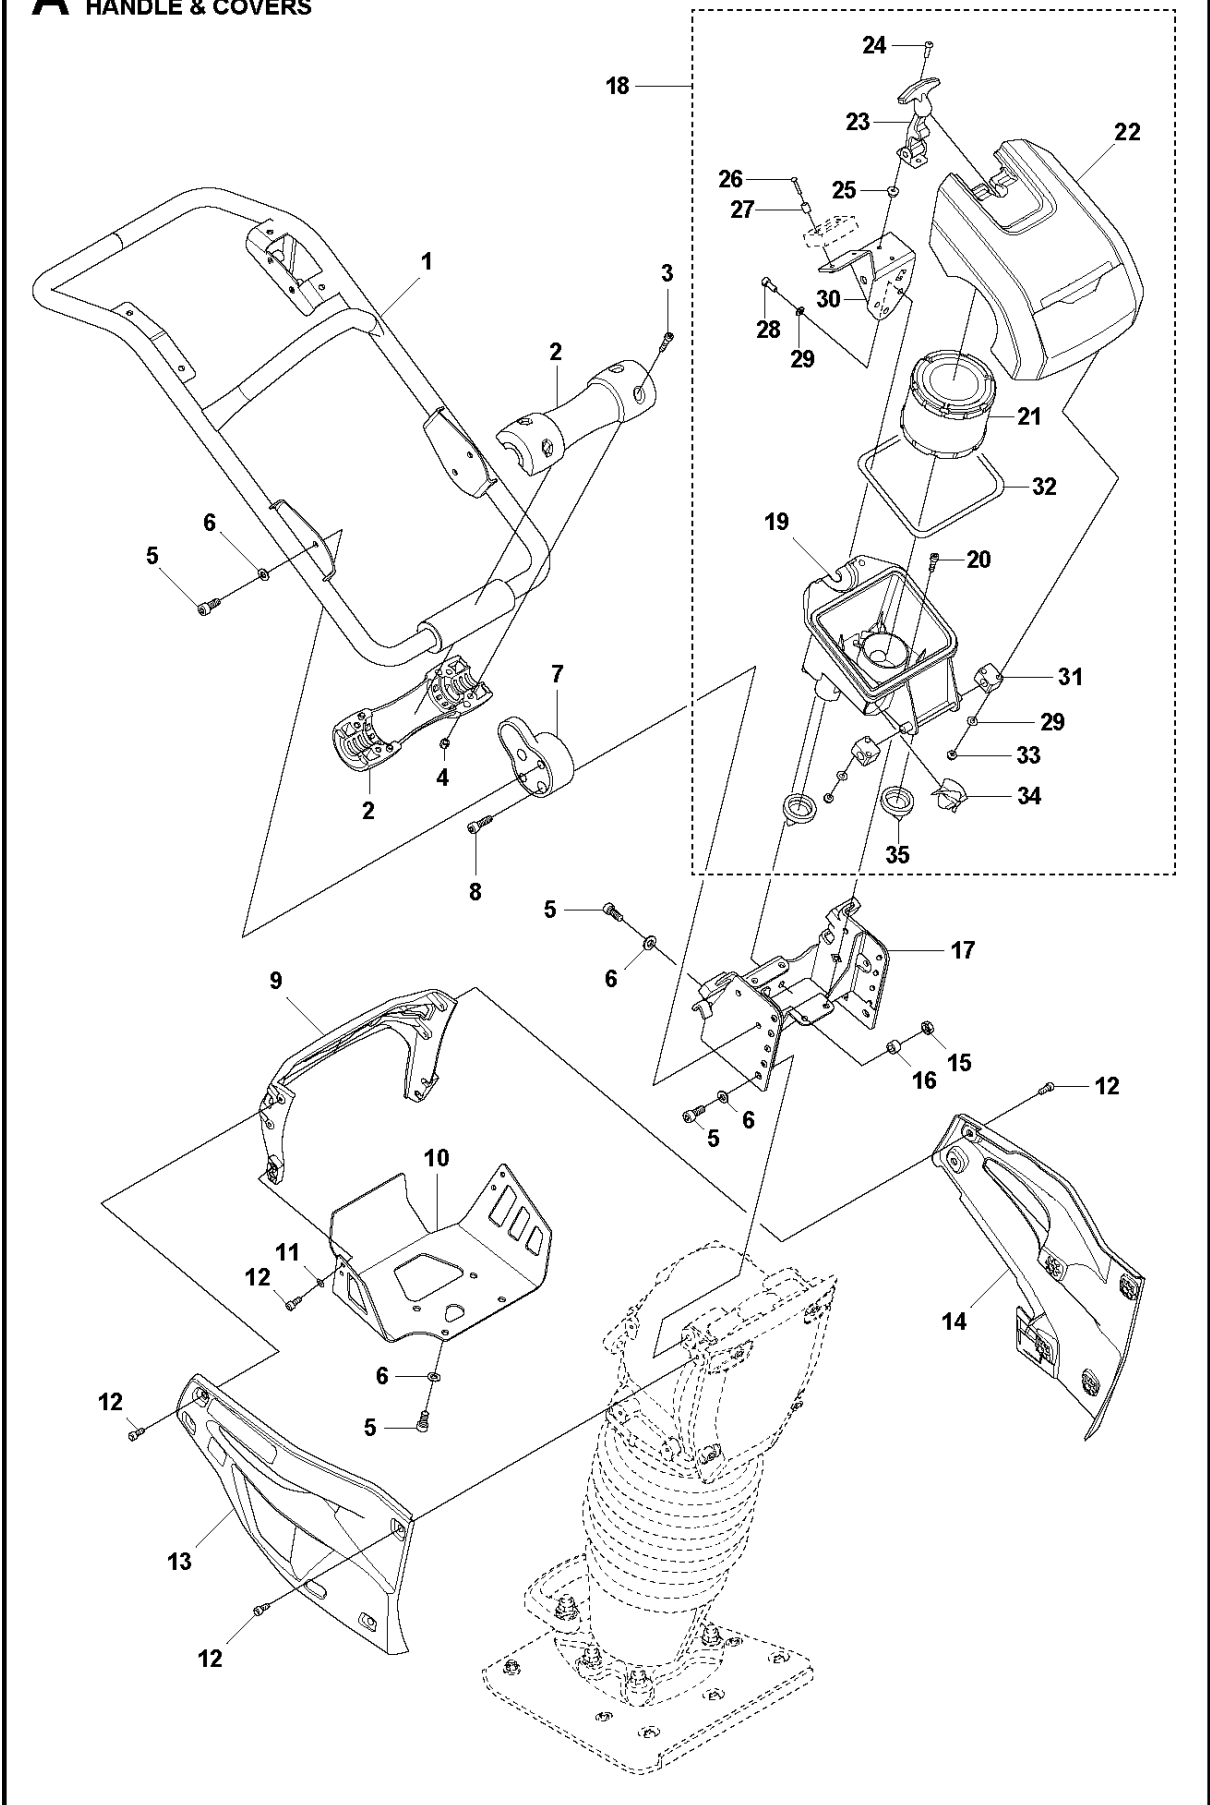

SPARE PARTS LIST

LIGHT COMPACTION

LT 6005, From SN 20212000233,
967854504, 967854505, 967926202,
2021-06

A LT 6005
HANDLE & COVERS

HANDLE & COVERS LT 6005, From SN 20212000233, 967854504, 967854505, 967926202, 2021-06

Ref	Part No	Description	Remark	QTY KIT	
1	594 19 15-01	FRAME		1	
2	594 45 85-01	VALVE		2	
3	595 11 12-01	SCREW	M6x30, 8.8	4	
4	595 03 60-01	LOCK NUT		4	
5	595 34 83-01	SCREW		12	
6	595 03 66-01	WASHER		12	
7	594 16 70-01	ABSORBER		2	
8	595 03 45-01	SCREW		4	
9	594 16 73-01	COVER		1	
10	594 95 94-01	ENGINE COVER		1	
11	595 03 65-01	PLANE WASHER		4	
12	595 03 42-01	SCREW		16	
13	594 16 74-01	COVER		1	
14	594 16 75-01	COVER		1	
15	595 03 57-01	NUT		4	
16	594 18 15-01	SPACER		4	
17	594 75 98-01	BRACKET		1	
18	531 04 33-01	HOUSING ASSY		1	
19	595 36 76-02	CASE		1	18
20	595 34 81-01	SOCKET		4	18
21	594 16 87-01	AIR FILTER		1	18
22	599 99 52-01	HOOD		1	18
23	594 19 20-01	LATCH		1	18
24	595 18 73-01	SCREW		2	18
25	595 35 24-01	NUT		2	18
26	598 04 61-01	SCREW		2	18
27	529 37 14-01	TUBE		2	18
28	595 03 42-01	SCREW	M5x16 BLACK	3	18
29	595 03 65-01	PLANE WASHER		7	18
30	595 36 37-02	HOLDER		1	18
31	599 99 54-01	BRACKET		2	18
32	594 17 90-01	GASKET		4	18
33	595 18 71-01	LOCK NUT		4	18
34	598 08 39-01	FLAP		1	18
35	594 16 91-01	VALVE		2	18

B LT 6005
THROTTLE CONTROL & FUEL SYSTEM

THROTTLE CONTROL & FUEL SYSTEM LT 6005, From SN 20212000233, 967854504, 967854505, 967926202, 2021-06

Ref	Part No	Description	Remark	QTY	KIT
1	529 75 57-01	FUEL TANK KIT		1	
2	590 32 46-03	TANK CAP ASSY		1	1
4	594 19 37-01	FUEL HOSE		1	
5	594 18 96-01	FUEL HOSE		1	4
6	594 75 93-01	FUEL HOSE		1	4
7	594 18 95-01	FUEL HOSE		1	4
8	594 75 89-01	FUEL HOSE		1	4
9	594 19 29-01	FUEL FILTER		1	
10	594 18 94-01	THROTTLE CONTROL		1	
11	594 52 33-01	SCREW	M6 x 16	1	
12	594 12 57-01	PIPE CLAMP		1	
14	595 34 97-01	SOCKET		2	
15	595 03 65-01	PLANE WASHER		4	
16	595 03 60-01	LOCK NUT		4	
17	594 12 58-01	HOSE CLAMP		6	
18	594 11 96-01	SCREW	M6 x 20 mm	4	
19	594 12 60-01	CABLE		3	