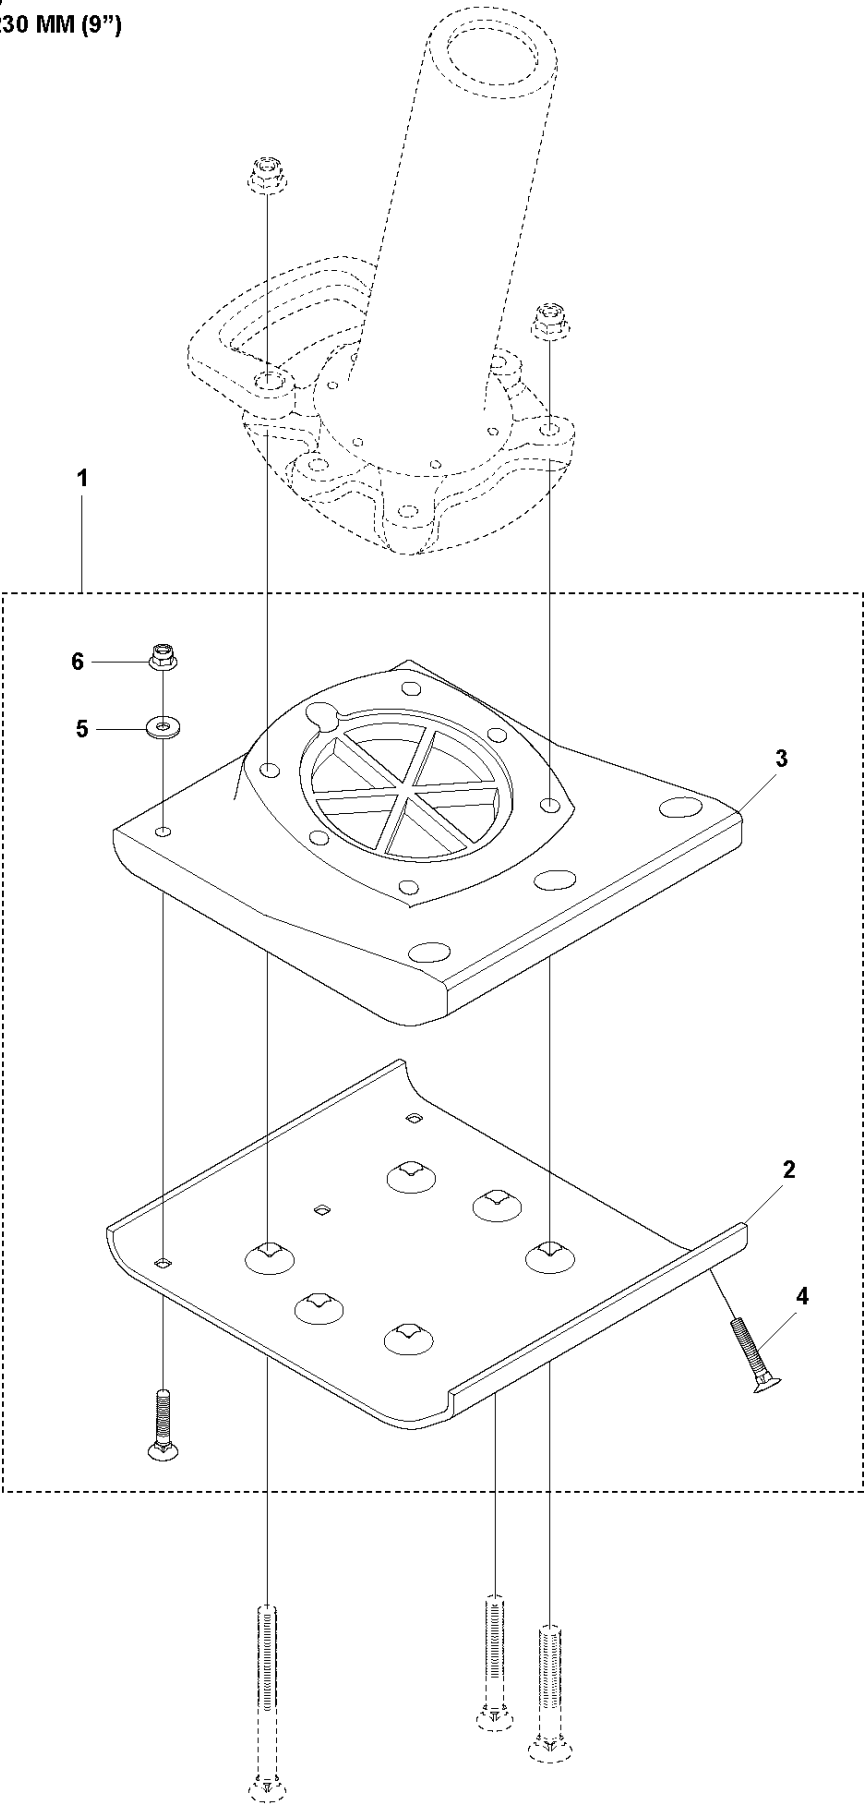

G LT 6005
FOOT 230 MM (9")

FOOT 230 MM

LT 6005, From SN 20212000233, 967854504, 967854505, 967926202, 2021-06

Ref	Part No	Description	Remark	QTY KIT	
1	594 19 34-03	FOOTPLATE	Ramming Foot Mount 9 inch	1	
2	594 16 84-01	PLATE	Base	1	1
3	594 45 21-01	FOOTPLATE	Foot	1	1
4	594 12 21-01	BOLT	M8 x 50 mm NYLOK BLUE PATCH(Known as TUF-LOK in Europe)	6	1
5	594 12 34-01	WASHER	8.4 x 22 x 3 mm, 0.33 x 0.87 x 0.12 in. HV300	6	1
6	594 12 30-01	LOCK NUT	M8x1.25 mm A2K	6	1