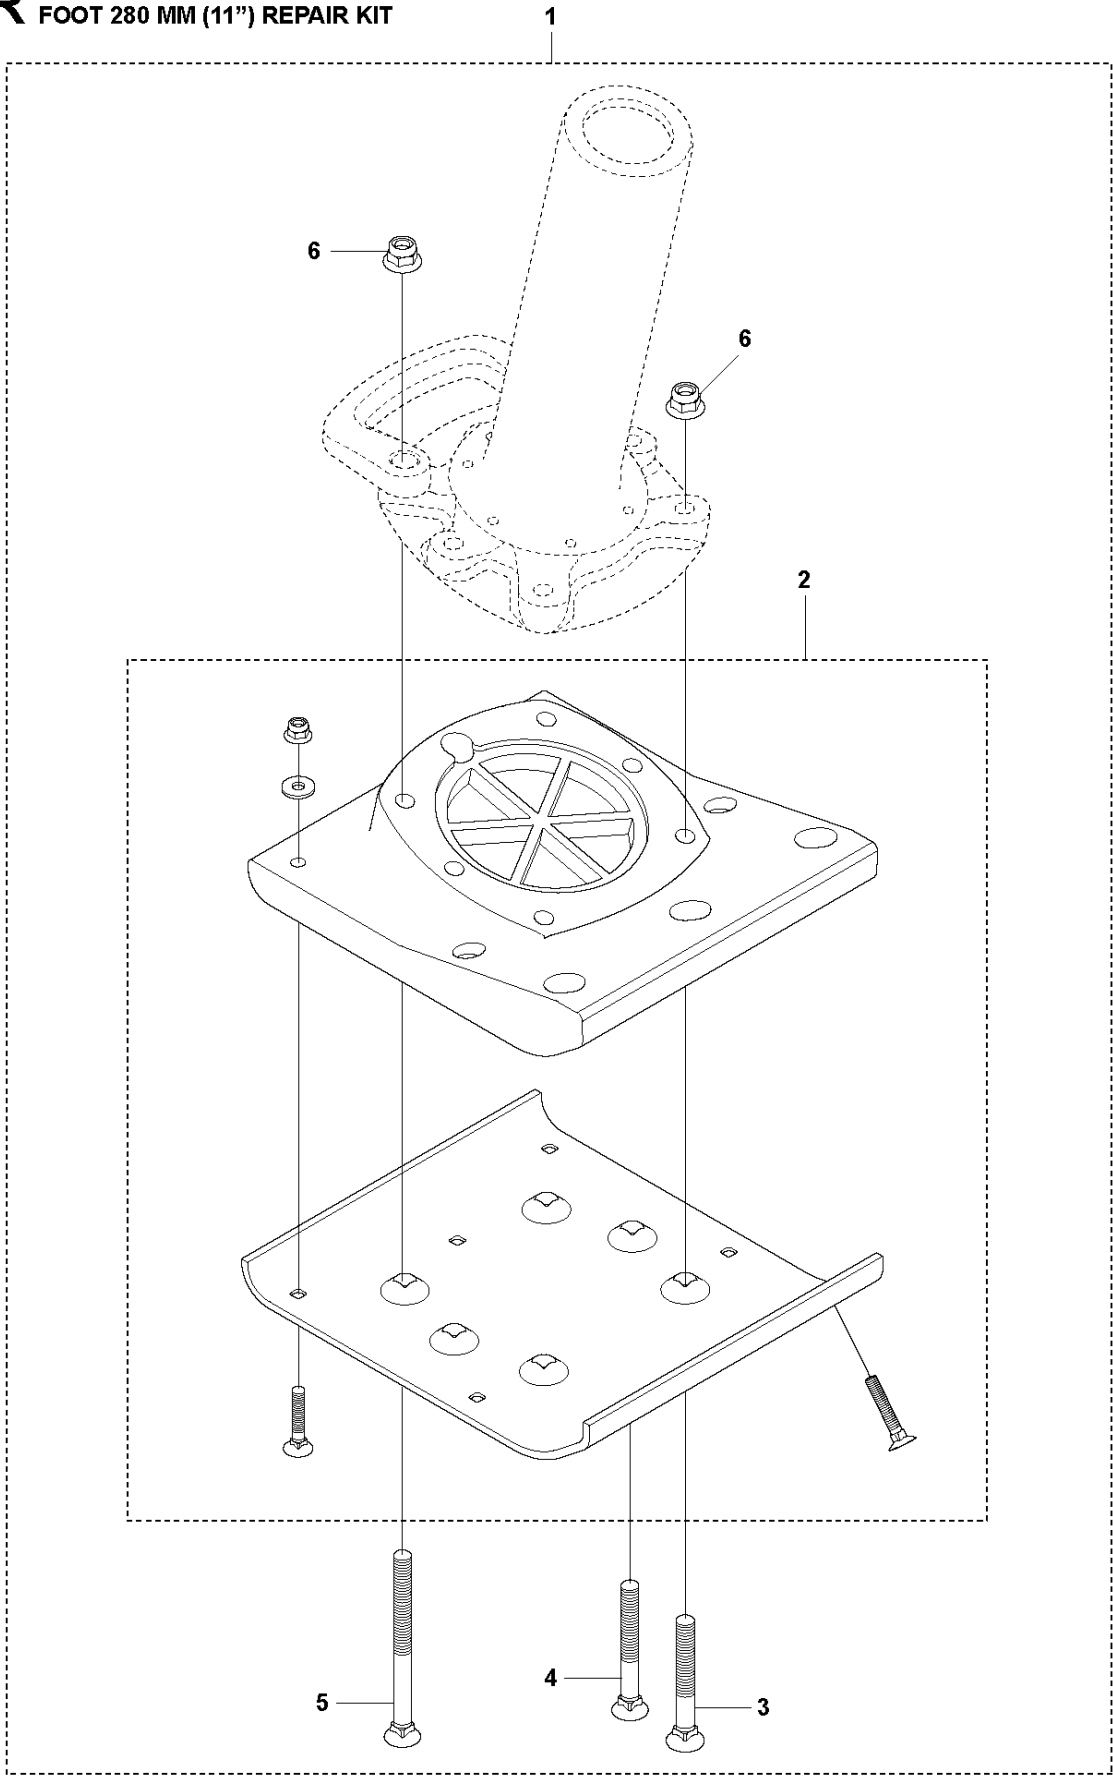

R LT 6005
FOOT 280 MM (11") REPAIR KIT

FOOT 280 MM REPAIR KIT LT 6005, From SN 20212000233, 967854504, 967854505, 967926202, 2021-06

Ref	Part No	Description	Remark	QTY KIT	
1	594 21 14-01	REPAIR KIT	FOOT 280 MM 11 IN. REPAIR KIT	1	
2	594 19 34-01	FOOTPLATE	Ramming Foot Mount 11 in.	1	1
3	594 12 22-01	BOLT	M12x100 din 608	2	1
4	594 12 23-01	BOLT	M12x110 din 608	2	1
5	594 12 24-01	BOLT	M12x150 din 608	2	1
6	594 12 32-01	LOCK NUT	Lock nut flanged M12x1,75	6	1