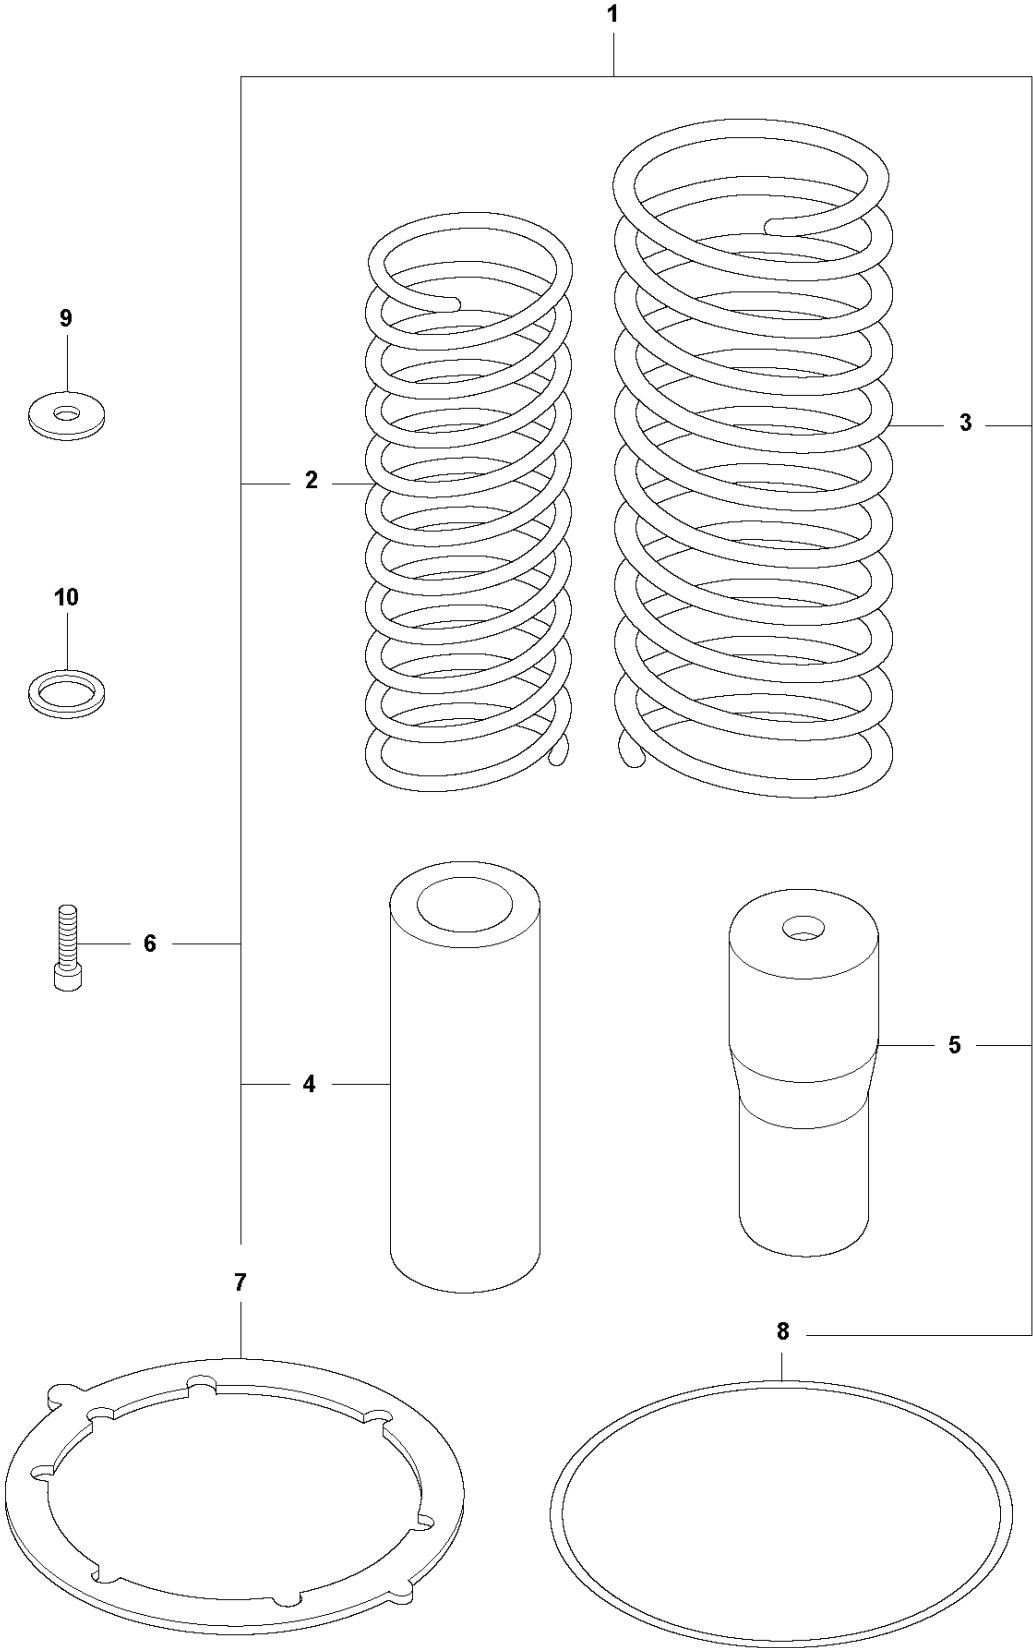

P LT 6005
SPRING UNIT REPAIR KIT

SPRING UNIT REPAIR KIT LT 6005, From SN 20212000233, 967854504, 967854505, 967926202, 2021-06

Ref	Part No	Description	Remark	QTY KIT
1	594 65 52-01	REPAIR KIT		1
2	594 44 18-01	SPRING		2 1
3	594 44 17-01	SPRING		2 1
4	594 44 19-01	STOP	polyurethane	1 1
5	594 44 20-01	STOP	polyurethane	1 1
6	595 34 83-01	SCREW	M8 x 20 mm 8.8 A2K	12 1
7	594 45 59-01	GASKET	GASKET	1 1
8	595 04 71-01	O-RING	O-RING	1 1
9	594 12 77-01	SEALING WASHER	8.7 x 14 x 1 mm, 0.32 x 0.04 in. Type A	6
10	594 51 84-01	WASHER	27 x 32 x 2 mm, 1.06 x 1.26 x 0.08 in.	1