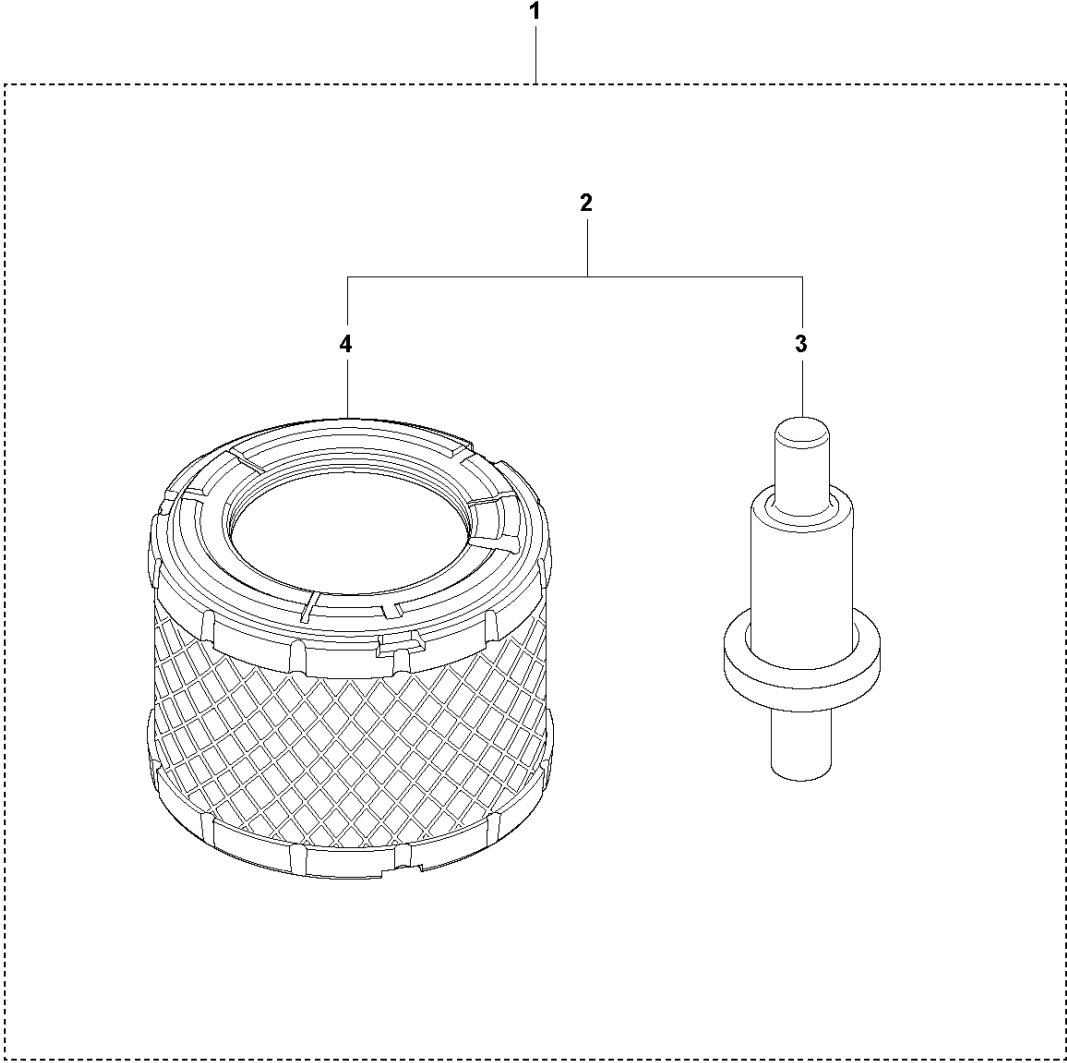

J LT 6005
START UP KIT

START UP KIT   LT 6005, From SN 20212000233, 967854504, 967854505, 967926202, 2021-06

Ref	Part No	Description	Remark	QTY KIT	
1	594 21 65-01	SERVICE KIT		1	
2	594 21 45-01	SERVICE KIT		1	1
3	594 18 04-01	FUEL FILTER		2	2
4	594 16 87-01	AIR FILTER		2	2