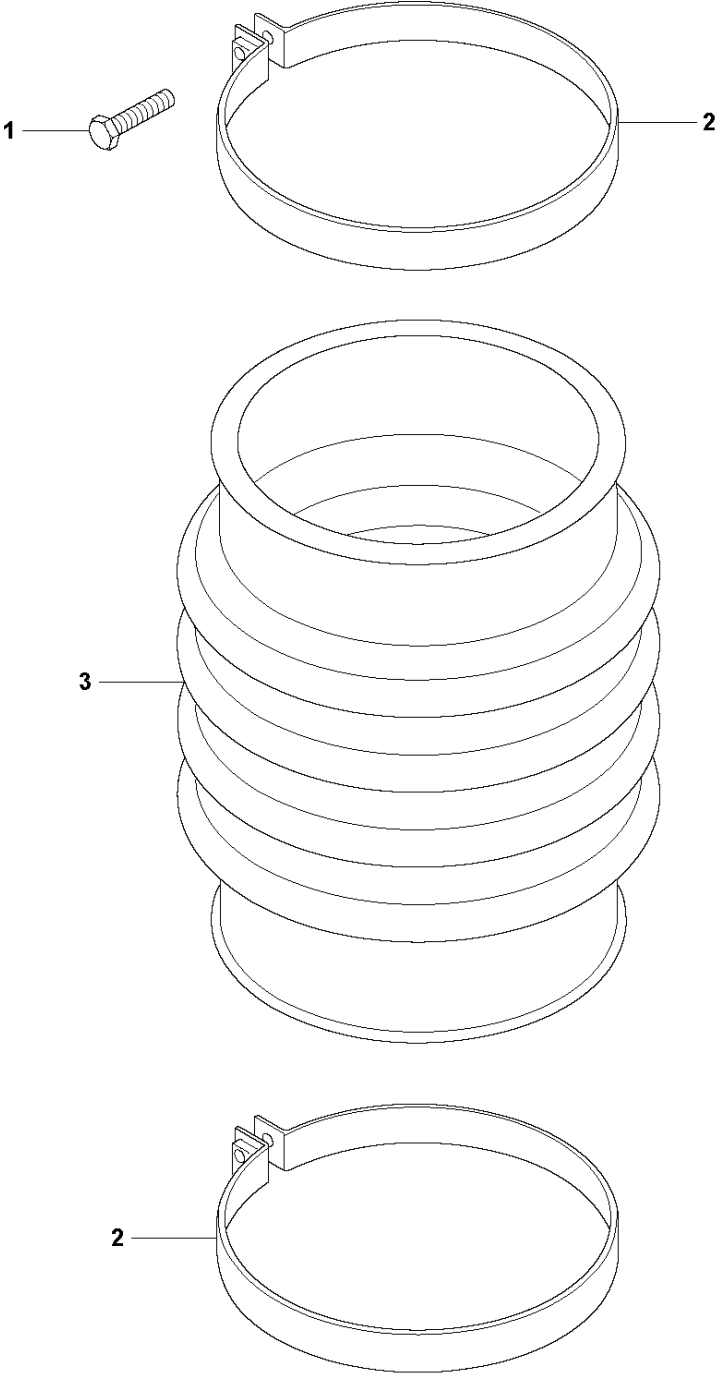

S LT 6005
REPAIR KIT - BELLOWS

REPAIR KIT BELLOWS LT 6005, From SN 20212000233, 967854504, 967854505, 967926202, 2021-06

Ref	Part No	Description	Remark	QTY KIT
1	595 03 35-01	SCREW		2
2	594 34 96-01	HOSE CLAMP		2
3	594 65 20-01	BELLOWS		1