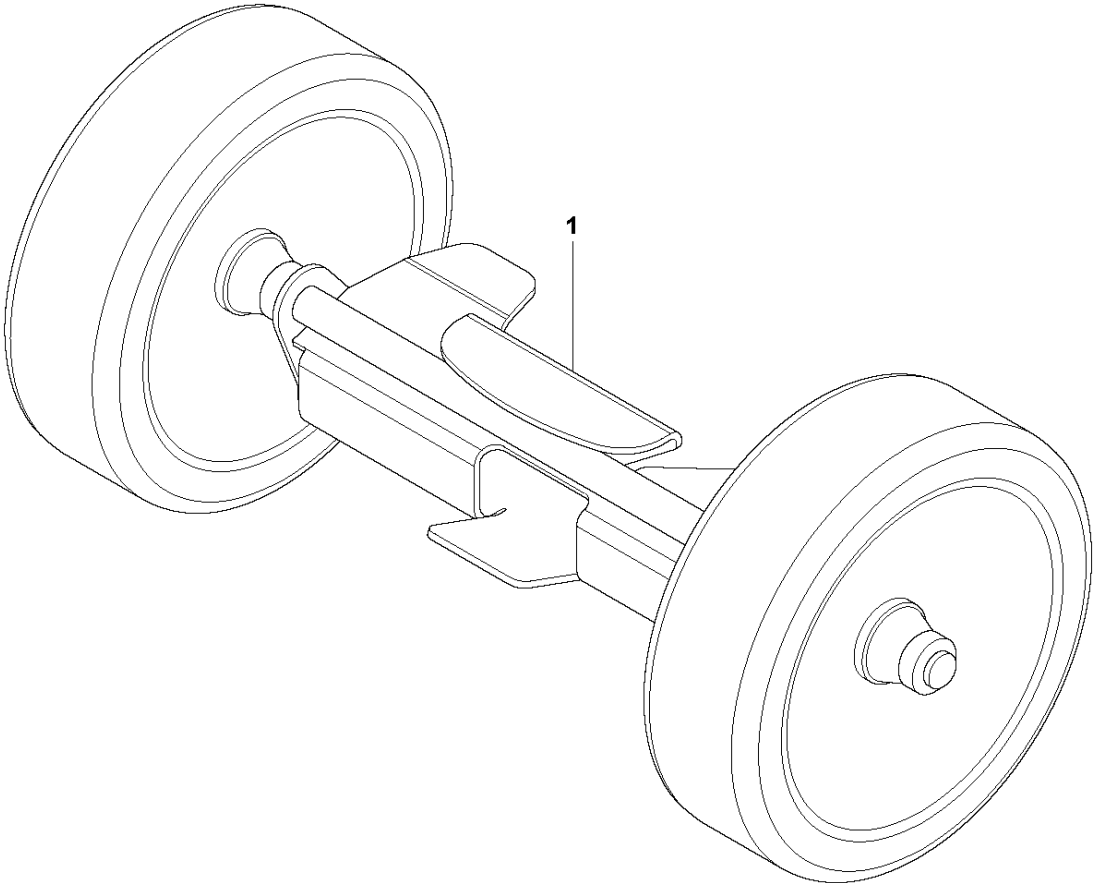

REPAIR KIT BELLOWS LT 6005, From SN 20212000233, 967854504, 967854505, 967926202, 2021-06

Ref	Part No	Description	Remark	QTY KIT
1	595 03 35-01	SCREW		2
2	594 34 96-01	HOSE CLAMP		2
3	594 65 20-01	BELLOWS		1

T LT 6005
TROLLEY