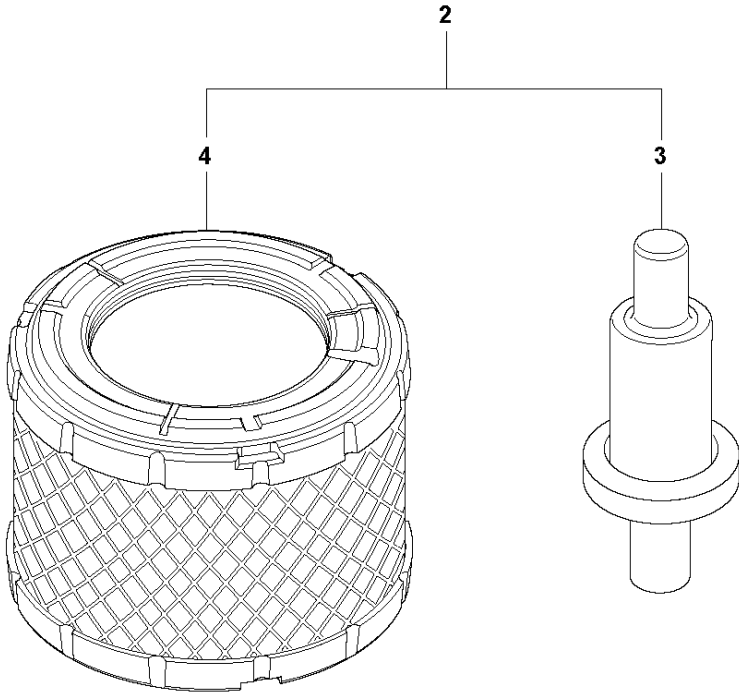

K LT 6005
6 MONTHS / EVERY 100 HOURS KIT

6 MONTHS / EVERY 100 HOURS KIT   LT 6005, From SN 20212000233, 967854504, 967854505,
967926202, 2021-06

Ref	Part No	Description	Remark	QTY KIT	
2	594 21 45-01	SERVICE KIT		1	
3	594 18 04-01	FUEL FILTER		2	2
4	594 16 87-01	AIR FILTER		2	2