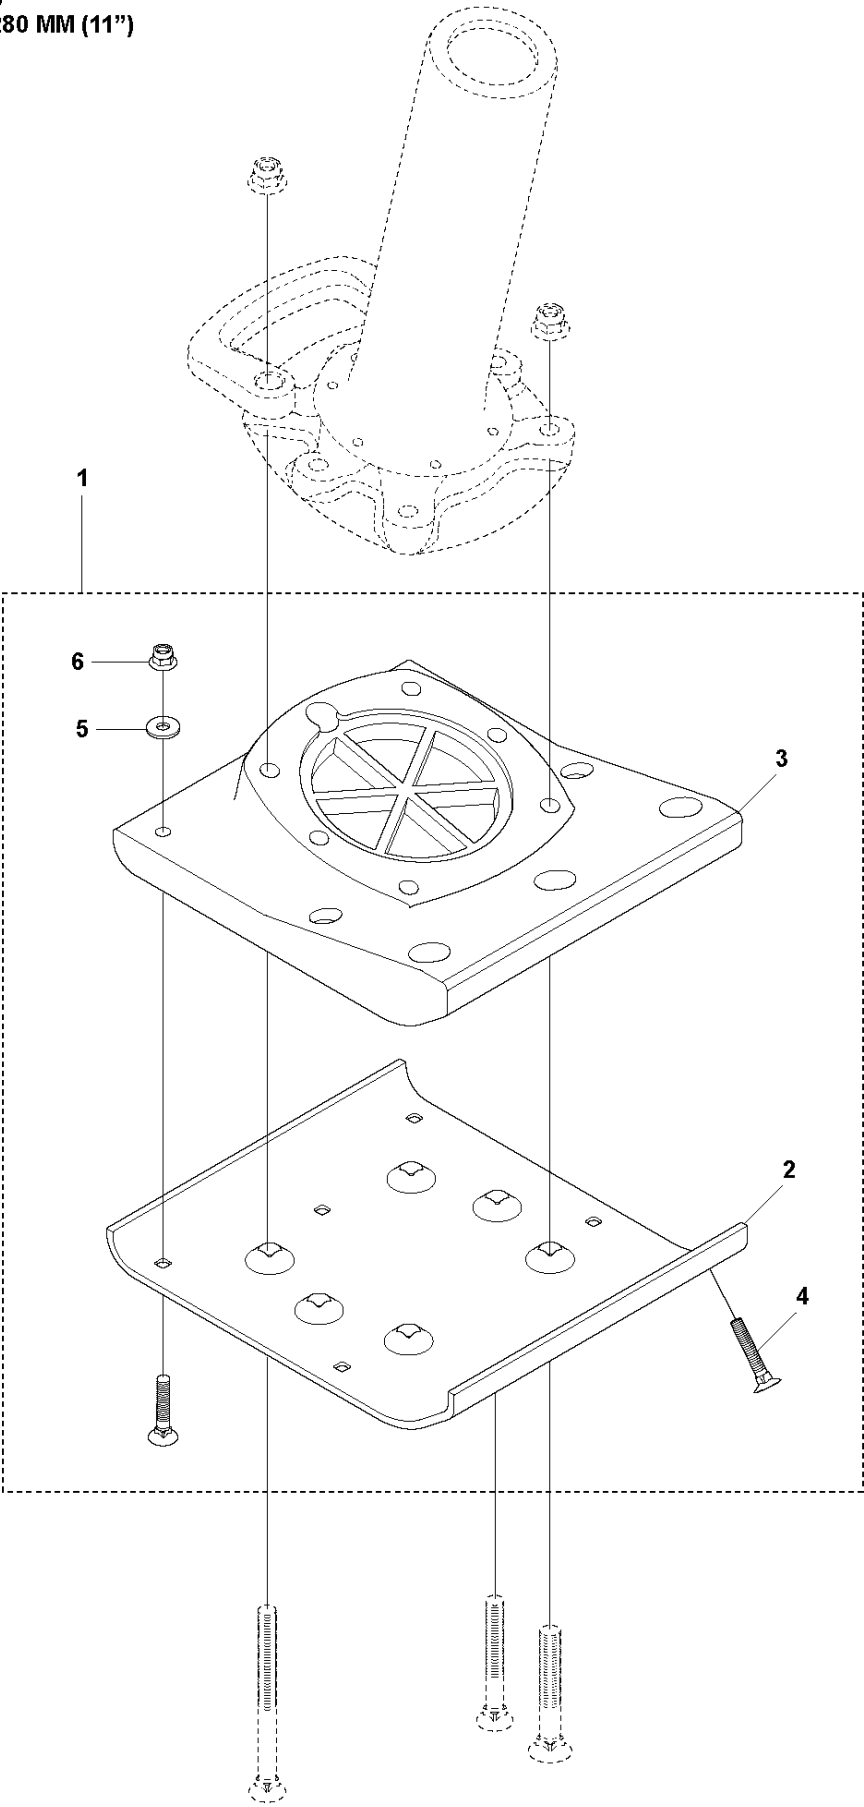

H LT 6005
FOOT 280 MM (11")

FOOT 280 MM

LT 6005, From SN 20212000233, 967854504, 967854505, 967926202, 2021-06

Ref	Part No	Description	Remark	QTY KIT	
1	594 19 34-01	FOOTPLATE	Ramming Foot Mount 11 inch	1	
2	594 16 72-01	PLATE	Base	1	1
3	594 45 10-01	FOOTPLATE	Foot	1	1
4	594 12 21-01	BOLT	M8 x 50 mm NYLOK BLUE PATCH(Known as TUF-LOK in Europe)	8	1
5	594 12 34-01	WASHER	8.4 x 22 x 3 mm, 0.33 x 0.87 x 0.12 in. HV300	8	1
6	594 12 30-01	LOCK NUT	M8x1.25 mm A2K	8	1