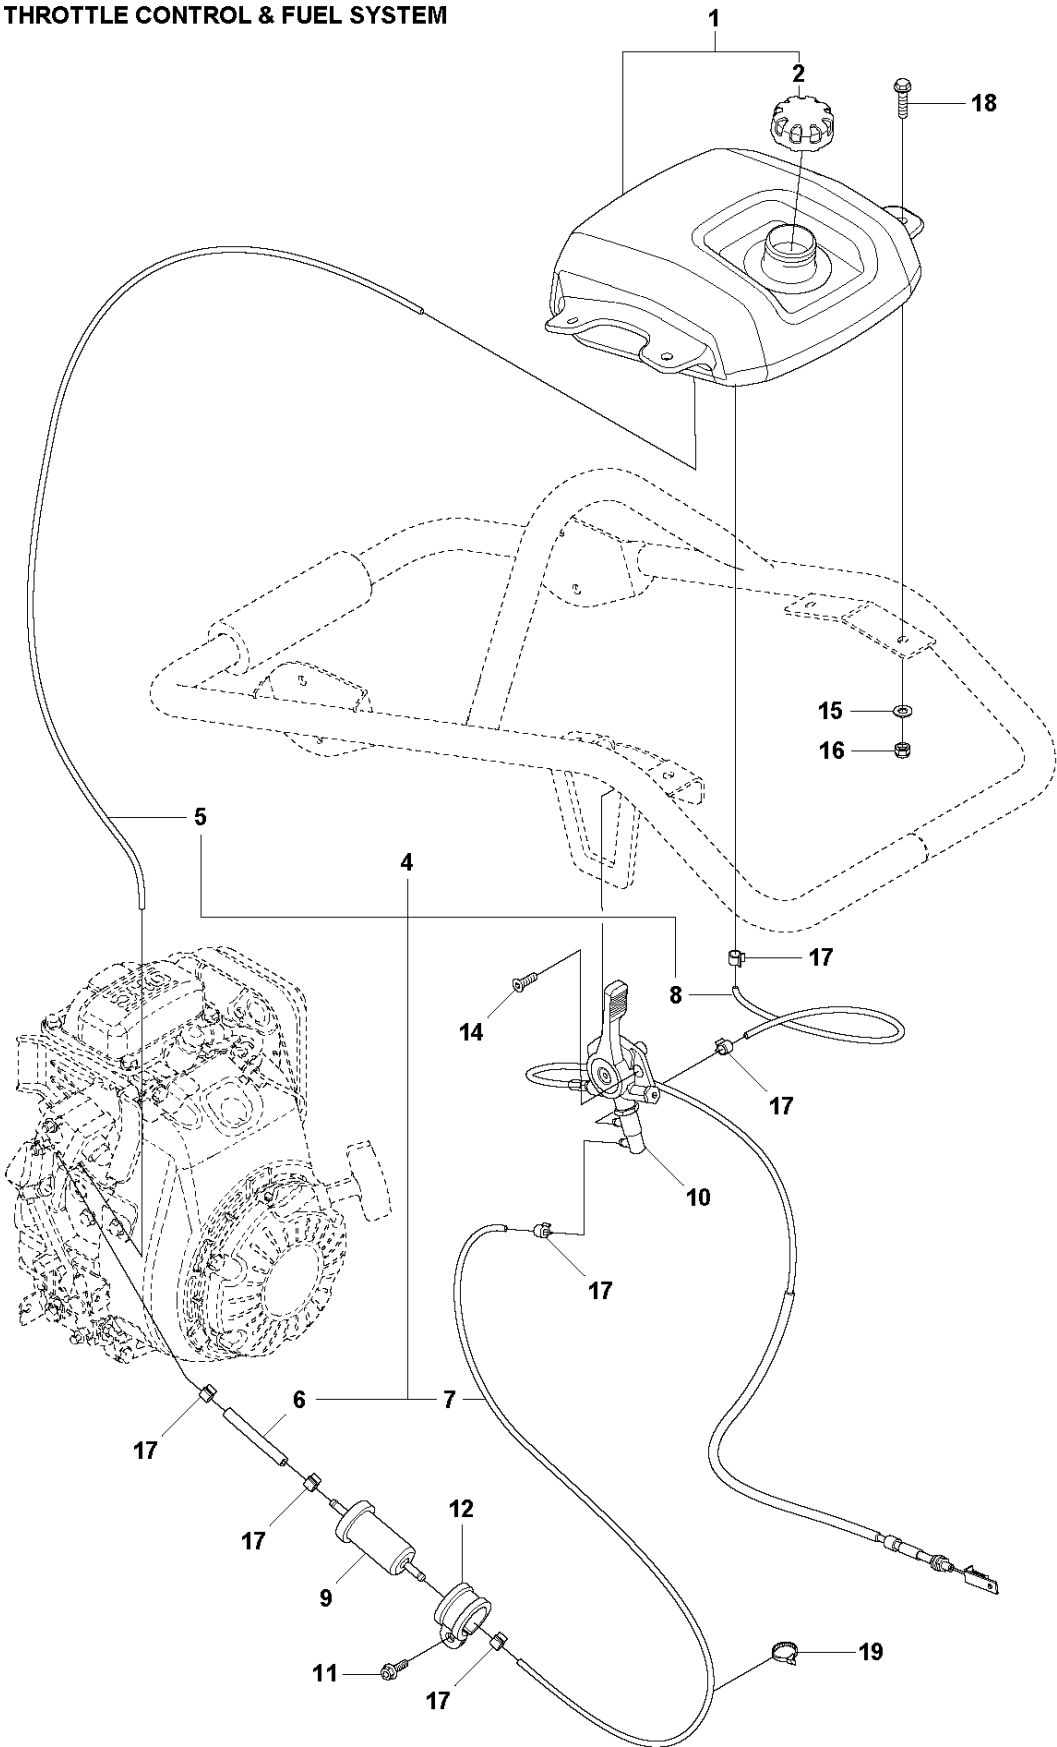

SPARE PARTS LIST

LIGHT COMPACTION

LT 6005, From SN 20212000233,
967854504, 967854505, 967926202,
2021-06

A LT 6005
HANDLE & COVERS

HANDLE & COVERS LT 6005, From SN 20212000233, 967854504, 967854505, 967926202, 2021-06

Ref	Part No	Description	Remark	QTY KIT	
1	594 19 15-01	FRAME		1	
2	594 45 85-01	VALVE		2	
3	595 11 12-01	SCREW	M6x30, 8.8	4	
4	595 03 60-01	LOCK NUT		4	
5	595 34 83-01	SCREW		12	
6	595 03 66-01	WASHER		12	
7	594 16 70-01	ABSORBER		2	
8	595 03 45-01	SCREW		4	
9	594 16 73-01	COVER		1	
10	594 95 94-01	ENGINE COVER		1	
11	595 03 65-01	PLANE WASHER		4	
12	595 03 42-01	SCREW		16	
13	594 16 74-01	COVER		1	
14	594 16 75-01	COVER		1	
15	595 03 57-01	NUT		4	
16	594 18 15-01	SPACER		4	
17	594 75 98-01	BRACKET		1	
18	531 04 33-01	HOUSING ASSY		1	
19	595 36 76-02	CASE		1	18
20	595 34 81-01	SOCKET		4	18
21	594 16 87-01	AIR FILTER		1	18
22	599 99 52-01	HOOD		1	18
23	594 19 20-01	LATCH		1	18
24	595 18 73-01	SCREW		2	18
25	595 35 24-01	NUT		2	18
26	598 04 61-01	SCREW		2	18
27	529 37 14-01	TUBE		2	18
28	595 03 42-01	SCREW	M5x16 BLACK	3	18
29	595 03 65-01	PLANE WASHER		7	18
30	595 36 37-02	HOLDER		1	18
31	599 99 54-01	BRACKET		2	18
32	594 17 90-01	GASKET		4	18
33	595 18 71-01	LOCK NUT		4	18
34	598 08 39-01	FLAP		1	18
35	594 16 91-01	VALVE		2	18

B LT 6005
THROTTLE CONTROL & FUEL SYSTEM

THROTTLE CONTROL & FUEL SYSTEM LT 6005, From SN 20212000233, 967854504, 967854505, 967926202, 2021-06

Ref	Part No	Description	Remark	QTY	KIT
1	529 75 57-01	FUEL TANK KIT		1	
2	590 32 46-03	TANK CAP ASSY		1	1
4	594 19 37-01	FUEL HOSE		1	
5	594 18 96-01	FUEL HOSE		1	4
6	594 75 93-01	FUEL HOSE		1	4
7	594 18 95-01	FUEL HOSE		1	4
8	594 75 89-01	FUEL HOSE		1	4
9	594 19 29-01	FUEL FILTER		1	
10	594 18 94-01	THROTTLE CONTROL		1	
11	594 52 33-01	SCREW	M6 x 16	1	
12	594 12 57-01	PIPE CLAMP		1	
14	595 34 97-01	SOCKET		2	
15	595 03 65-01	PLANE WASHER		4	
16	595 03 60-01	LOCK NUT		4	
17	594 12 58-01	HOSE CLAMP		6	
18	594 11 96-01	SCREW	M6 x 20 mm	4	
19	594 12 60-01	CABLE		3	