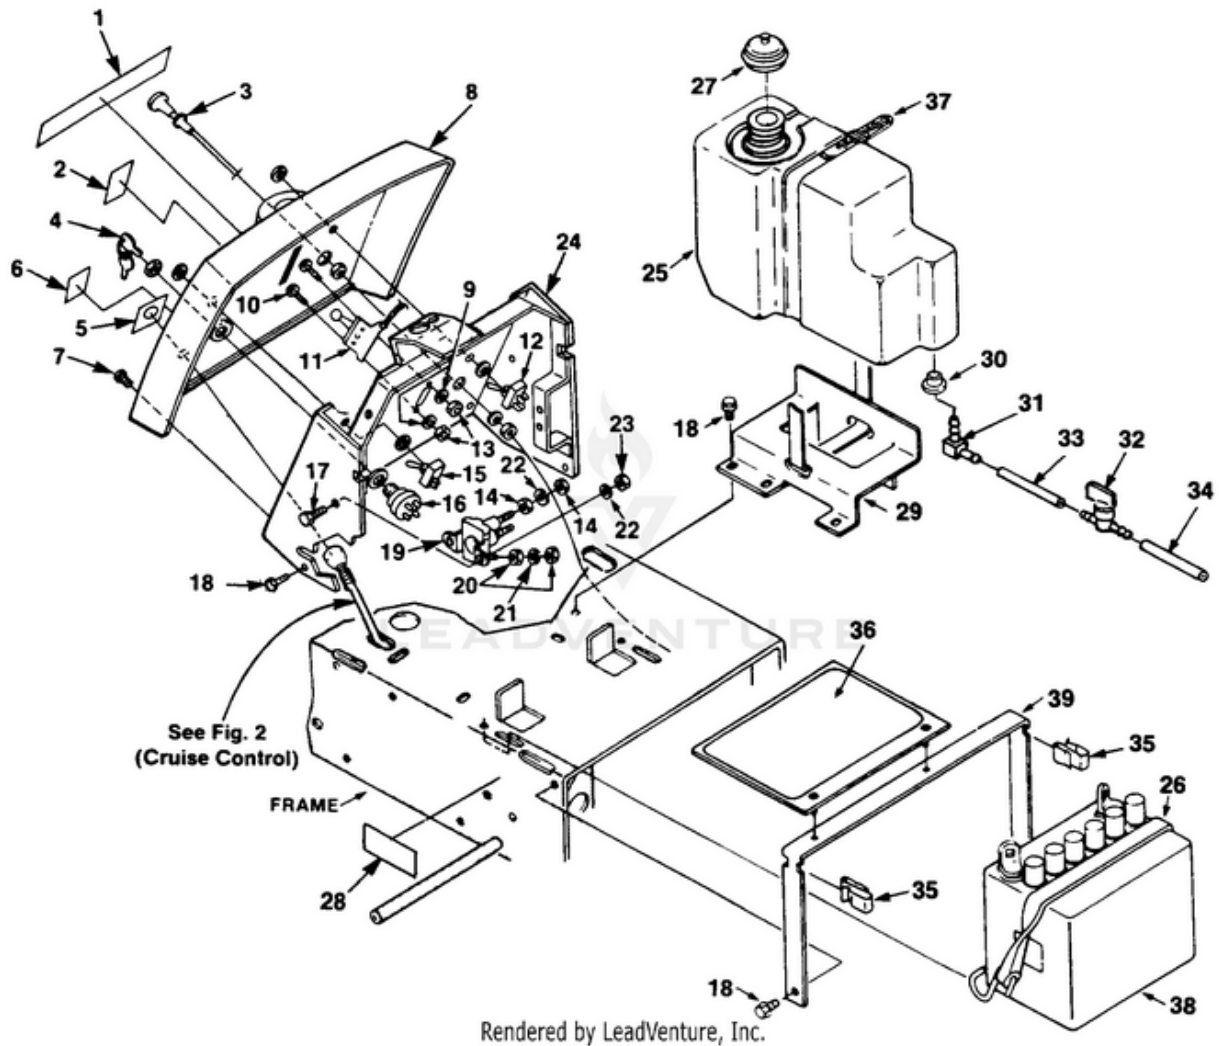

LT1438H Tractor UT-33022 - Control Panel, Battery And Gas Tank

Rendered by LeadVenture, Inc.

Ref #	Part #	Description	Qty	Context Note
1	JA992954	DECAL- Start-Stop	1	
2	JA992223	DECAL- Throttle	1	
3	JA994482	CONTROL- Choke	1	
4	JA343060	KEY- Ignition	1	
5	JA993155	DECAL- Cruise Control	1	
6	JA992953	DECAL- Warning	1	
7	JA409036	SCREW- (#10 x 3/4")	4	
8	JA993102	PANEL- Dash	1	
9	JA452002	WASHER- Flat (1/4")	3	
10	JA403908	SCREW- (#10-24 x 3/8")	11	
11	JA992177	CONTROL- Throttle	1	
12	JA990135	SWITCH- P.T.O.	1	
13	JA444782	NUT- Hex Lock (#10-24)	3	
14	JA443802	NUT- Hex (1/4-20)	4	
15	JA158992	SWITCH	1	
16	JA992128	SWITCH- Key	1	
17	JA400104	SCREW- (1/4-20 x 1/2")	2	
18	JA375978	BOLT- Steering Support	12	
19	JA995590	SOLENOID	1	
20	JA444306	NUT- Mach. (#8-32)	4	
21	JA446112	WASHER- Lock (#8)	2	
22	JA446130	WASHER- Lock (1/4-20)	4	
23	JA443102	NUT- Hex (1/4-20)	2	
24	JA994344	CONTROL TOWER	1	
25	JA994982	TANK- Gas	1	
26	JA158959	STRAP- Battery	1	
27	JA376011	CAP- Fuel	1	
28	JA992354	DECAL- Warning	1	
29	JA339601	BRACKET- Support	1	
30	JA361117	BUSHING- Gas tank	1	
31	JA994980	ELBOW FITTING	1	
32	JA994981	VALVE- Shut-off	1	
33	JA994469	TUBING- Rubber (15")	1	
34	JA994979	TUBING- Rubber (3.5)	1	
35	JA352496	CLIP	1	
36	JA991470	DECAL- Battery	1	
37	JA990980	STRAP- Gas tank	1	
38	JA992202	BATTERY	1	
39	JA339605	BRACKET- Side panel	1