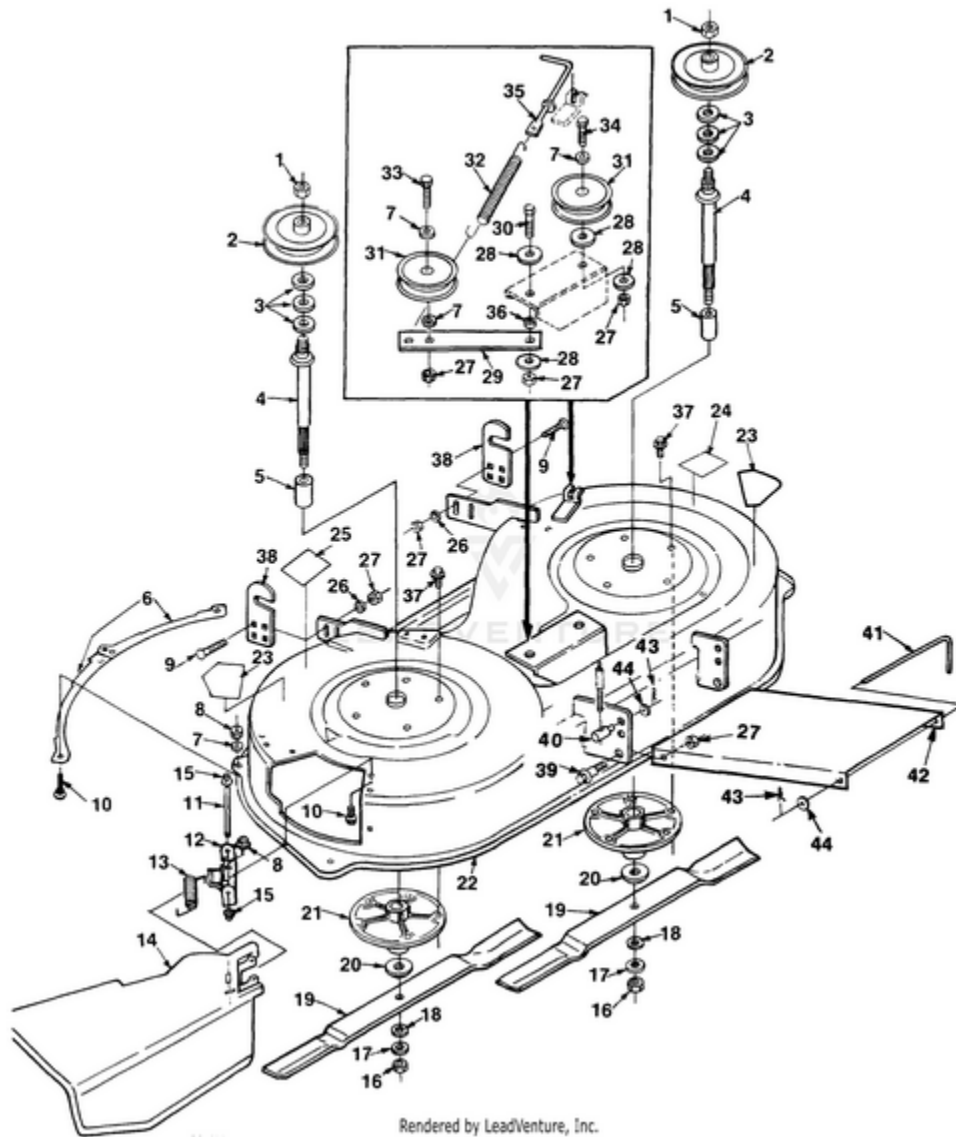

LT1438H Tractor UT-33022 - 38" Rotary Mower Attachment

Rendered by LeadVenture, Inc.

Ref #	Part #	Description	Qty	Context Note
1	JA995045	NUT- Center lock (9/16-18)	2	
2	JA994942	PULLEY- Cutter head	2	
3	JA455049	WASHER- Flat	6	
4	JA994931	SPINDLE- Cutter head	2	
5	JA994934	SPACER- Spindle	2	
6	JA990007	PLATE- Air cut off	2	
7	JA453011	WASHER- Flat (3/8")	10	
8	JA445775	NUT- Flange (5/16-18)	6	
9	JA441676	BOLT- Rd. hd., sq. neck (3/8-16 x 1 1/4")	4	
10	JA441679	BOLT- Rd. hd.. sq. neck	6	
11	JA994930	ROD- Deflector	1	
12	JA990006	BRACKET- Chute hinge	1	
13	JA994932	SPRING- Torsion	1	
14	JA994939	CHUTE- Deflector Assy	1	
15	JA994935	NUT- Pal, push (3/8")	2	
16	JA995046	NUT- Hex (9/16-18)	2	
17	JA994928	WASHER- Flat	2	
18	JA994927	WASHER- Belleville	2	
19	JA994978	BLADE	2	
20	JA994933	BLADE- Adaptor	2	
21	JA994941	HOUSING- Spindle	2	
22	JA994945	DECK ASSEMBLY	1	Includes #23-25
23	JA339460	DECAL- Danger	2	
24	JA339566	DECAL- No step	1	
25	JA994954	DECAL- Belt installation	1	
26	JA314916	WASHER- Flat	4	
27	JA 444762	NUT- Hex lock (3/8-16)	9	
28	JA309457	WASHER- Blade mtg	4	
29	JA994913	ARM- Idler	1	
30	JA400266	SCREW- Hex hd., cap (3/8-16 x 1 1/2")	1	
31	JA990824	PULLEY- Idler	2	
32	JA994974	SPRING- Extension	1	
33	JA400268	SCREW- Hex hd., cap (3/8-16 x 1 3/4")	1	
34	JA400270	SCREW- Hex hd., cap (3/8-16 x 2")	1	
35	JA376144	ROD- Spring release	1	
36	JA352594	SPACER- Idler arm	1	
37	JA995051	SCREW- Hex washer hd.	10	
38	JA992514	BRACKET- Rear hanger	2	
39	JA376094	BOLT- Shoulder	2	
40	JA991759	PIN- Clevis	2	
41	JA994915	PIN- Link	1	