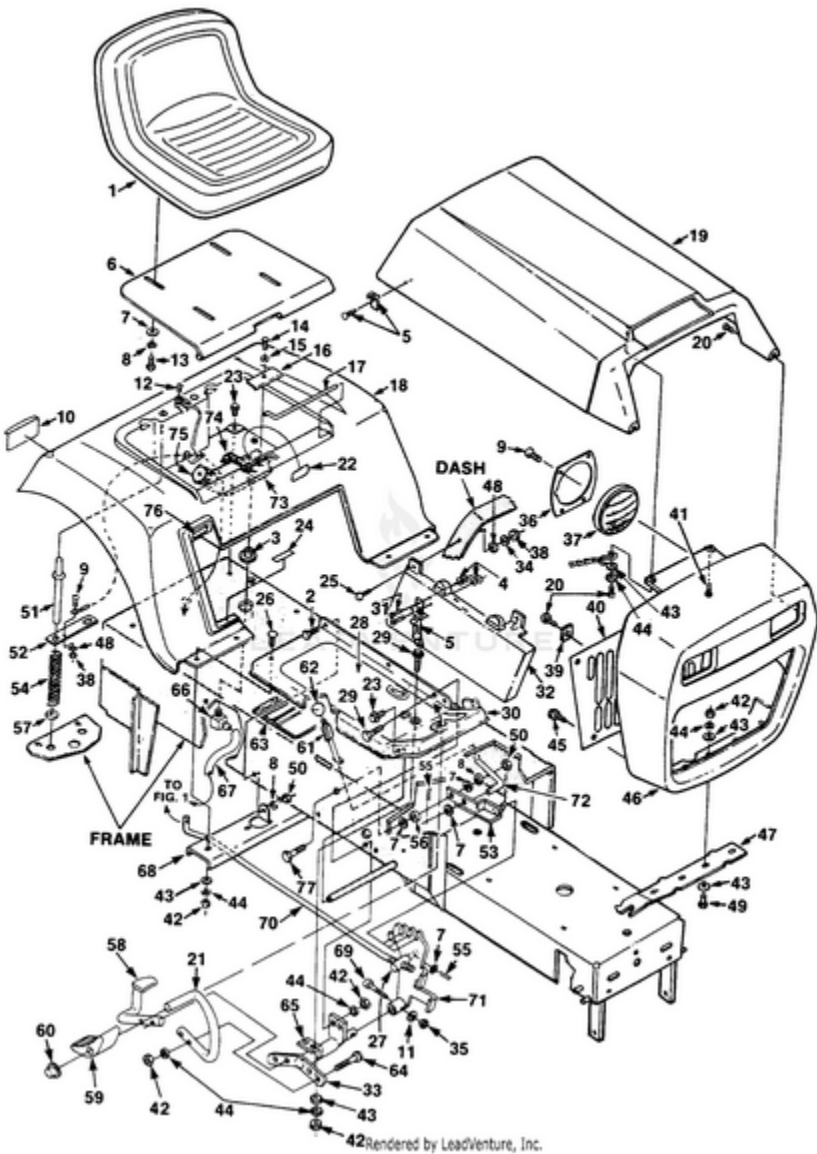

LT1438H Tractor UT-33022 - Cowling, Rear Fender, Seat Assembly and Cruise Control

Rendered by LeadVenture, Inc.

Ref #	Part #	Description	Qty	Context Note
1	JA994887	SEAT	1	
2	JA400184	SCREW- Hex hd. (5/16-18 x 3/4")	2	
3	JA361117	BUSHING	1	
4	JA457005	WASHER- Flat	4	
5	JA990290	LATCH	2	
6	JA994925	PAN- Seat	1	
7	JA453009	WASHER- Flat (5/16")	8	
8	JA446136	WASHER- Lock Hvy. (5/16")	8	
9	JA403908	SCREW- (#10-24 x 3/8")	11	
10	JA335757	REFLECTOR	2	
11	JA455063	WASHER- Thrust	2	
12	JA409254	SCREW- (#10 x 1/2")	1	
13	JA 400182	SCREW- (5/16-18 x 5/8")	6	
14	JA400108	USE 80052	3	
15	JA446130	WASHER- Lock (1/4")	1	
16	JA376120	BRACKET- Rod. Ret.	1	
17	JA376119	ROD- Hinge	2	
18	JA994923	FENDER	1	
19	JA991321	HOOD	1	
20	JA408406	SCREW- (1/4-14 x 1")	5	
21	JA993251	FORWARD ARM	1	
22	JA993684	DECAL- Fill Level	1	
23	JA375978	BOLT	4	
24	JA991017	DECAL- Lo-Lift Position	1	
25	JA403910	SCREW- (#10-24 x 1/2")	1	
26	JA441604	BOLT- (1/4-20 x 1")	4	
27	JA991759	CLEVIS	1	
28	JA339612	PAD- Footboard (L.H.)	1	
	JA993324	PAD- Footboard (R.H.)	1	
29	JA400106	SCREW- (1/4-20 x 5/8")	4	
30	JA993992	FOOTBOARD (L.H.)	1	
	JA993991	FOOTBOARD (R.H.)	1	
31	JA464842	RIVET	6	
32	JA993345	PANEL- L.H. Side	1	
	JA993343	PANEL- R.H. Side	1	
33	JA993213	PLATE & SHAFT	1	
34	JA452002	WASHER- Flat (#10)	2	
35	JA444782	NUT (#10-24)	4	
36	JA339626	RETAINER- Headlight	2	
37	JA376091	HEADLIGHT	2	
38	JA444310	NUT- (#10-24)	4