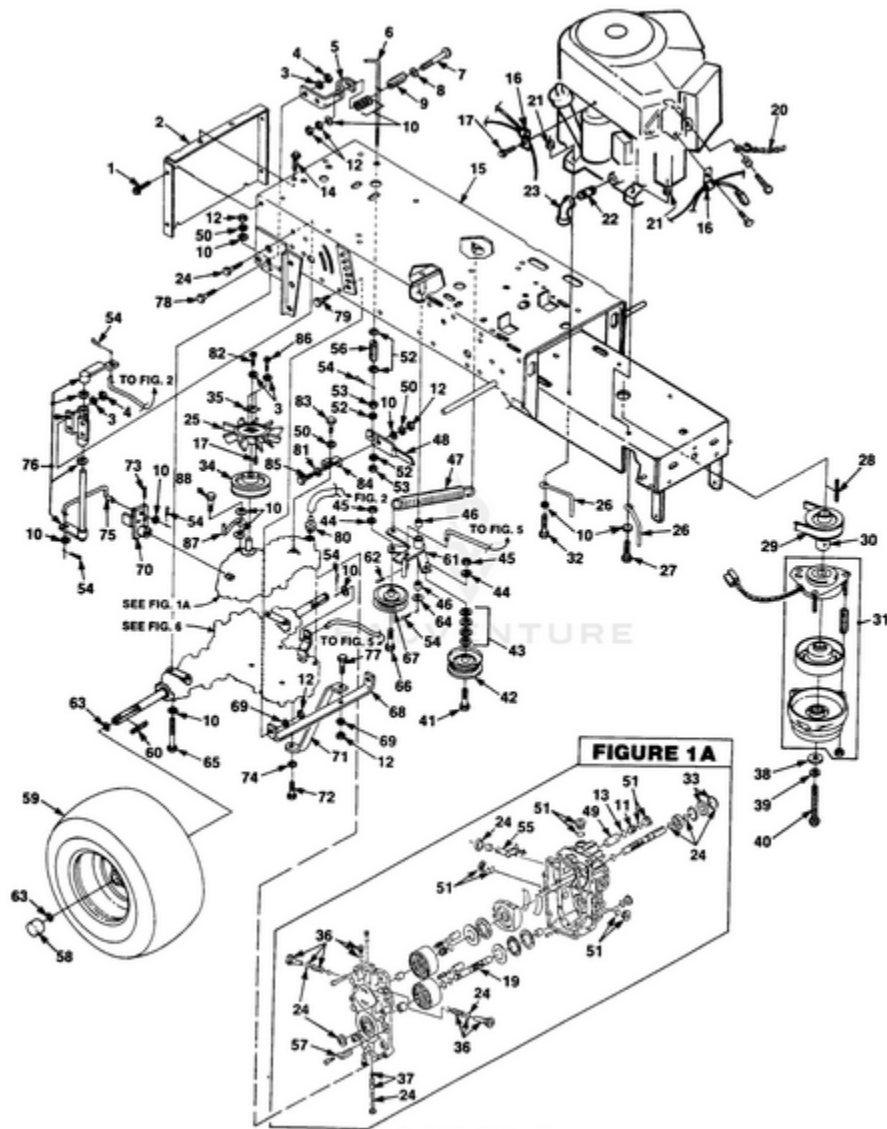

LT1438H Tractor UT-33022 - Frame, Transaxle And Engine

Ref #	Part #	Description	Qty	Context Note
1	JA408406	SCREW- (1/4-14 x 1")	4	
2	JA994985	BRACKET- Hitch	1	
3	JA446128	WASHER- Lock (1/4")	3	
4	JA443102	NUT- Hex (1/4-20)	6	
5	JA993328	LIMITER- Bracket	2	
6	JA993259	ROD-Dump	1	
7	JA993679	BOLT- Rd. Hd. Sq. Neck (1/4-20 x 4 1/2")	2	
8	JA453013	WASHER (7/16")	2	
9	JA993681	SPRING- Compression	2	
10	JA453009	WASHER- Flat (5/16")	20	
11	JA994573	SPRING (Filter)	1	
12	JA443106	NUT- Hex (5/16-18)	8	
13	JA994574	WASHER (Filter)	1	
14	JA408865	SCREW- (1/4-20 x 9/16")	2	
15	JA994472	FRAME	1	
16	JA994310	CLAMP	3	
17	JA993216	KEY	1	
18	JA993676	SCREW (m8 x 1 1/4 x 120mm)	1	
19	JA994577	SHAFT- Motor	1	
20	JA994960	CHAIN- Restraining	1	
21	JA445775	NUT- Hex C'lock	4	
22	JA995039	NIPPLE- Pipe (3/8 x 2")	1	
23	JA471704	ELBOW- (3/8")	1	
24	JA994565	OVERHAUL- Seal kit	1	
25	JA992646	FAN	1	
26	JA992244	GUIDE- Front Belt	2	
27	JA400192	SCREW- (5/16-18 x 1 3/4")	4	
28	JA306968	KEY	2	
29	JA994944	BELT- Traction	1	
30	JA991071	PULLEY- Drive	1	
31	JA990977	CLUTCH- Brake	1	
32	JA400196	SCREW	1	
33	JA994559	SEAL KIT	1	
34	JA992834	PULLEY- Drive	1	
35	JA993575	PLATE- Retainer	1	
36	JA994561	CHECK VALVE KIT	1	
37	JA994563	BYPASS VALVE KIT	1	
38	JA990128	CLUTCH- Retainer	1	
39	JA446148	WASHER- Lock (7/16")	1	
40	JA400368	SCREW- (7/16-20 x 3)	1	
41	JA400270	SCREW- (3/8-16 x 2)	1	