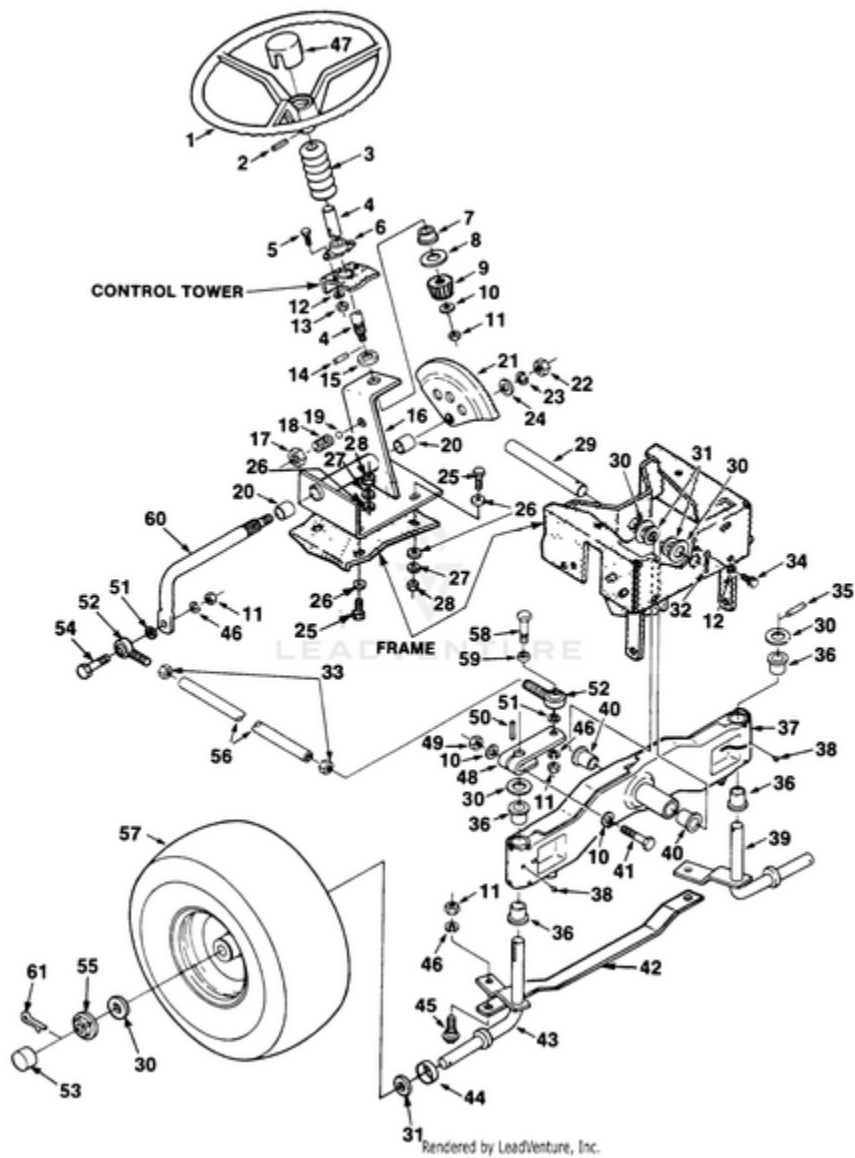

LT1438H Tractor UT-33022 - Steering Linkage

Ref #	Part #	Description	Qty	Context Note
1	JA990346	WHEEL- Steering	1	
2	JA461387	PIN- Roll	1	
3	JA993162	BELLOW- Steering	1	
4	JA994335	SHAFT- Steering Wheel	1	
5	JA400104	SCREW- (1/4-20 x 1/2")	2	
6	JA376074	BEARING- Steering Shaft	1	
7	JA346133	BUSHING	1	
8	JA375970	WASHER- Front Hub	1	
9	JA339629	PINION- Steering	1	
10	JA992581	WASHER	2	
11	JA 443110	NUT- Hex (3/8-16)	2	
12	JA446130	WASHER- Lock (1/4-20)	2	
13	JA443102	NUT- Hex (1/4-20)	2	
14	JA461383	PIN- Roll	1	
15	JA376108	SPACER- Steering	1	
16	JA994337	SUPPORT- Steering	1	
17	JA443826	NUT- (5/8-11)	1	
18	JA376121	SPACER- Steering Gr	1	
19	JA465006	BALL-.312 Dia	1	
20	JA311555	BUSHING	2	
21	JA392599	GEAR- Steering	1	
22	JA 443118	NUT- (1/2-13)	1	
23	JA446154	WASHER- Lock hvy (1/2")	1	
24	JA453017	NLA(NO LONGER AVAILABLE)	1	
25	JA400186	SCREW- Hex (5/16-18 x 7/8")	4	
26	JA453009	WASHER- Flat (5/16")	8	
27	JA446136	WASHER- Lock (5/16")	4	
28	JA443106	NUT- Hex (5/16-18)	4	
29	JA376067	ROD	1	
30	JA453022	WASHER- Flat (3/4")	5	
31	JA313820	SPACER- Axle	8	
32	JA460064	PIN- Cotter (1/4 x 1 1/2")	1	
33	JA443112	NUT- (3/8-24)	2	
34	JA408878	SCREW- (1/4-20 x 3/4")	1	
35	JA461408	PIN	1	
36	JA376065	BUSHING- Spindle	4	
37	JA994339	AXLE- Front	1	Incl. #34
38	JA471225	FITTING- Grease	2	
39	JA992616	SPINDLE- L.H.	1	
40	JA310084	BEARING	2	
41	JA400272	SCREW- (3/8-16 x 2 1/4")	1