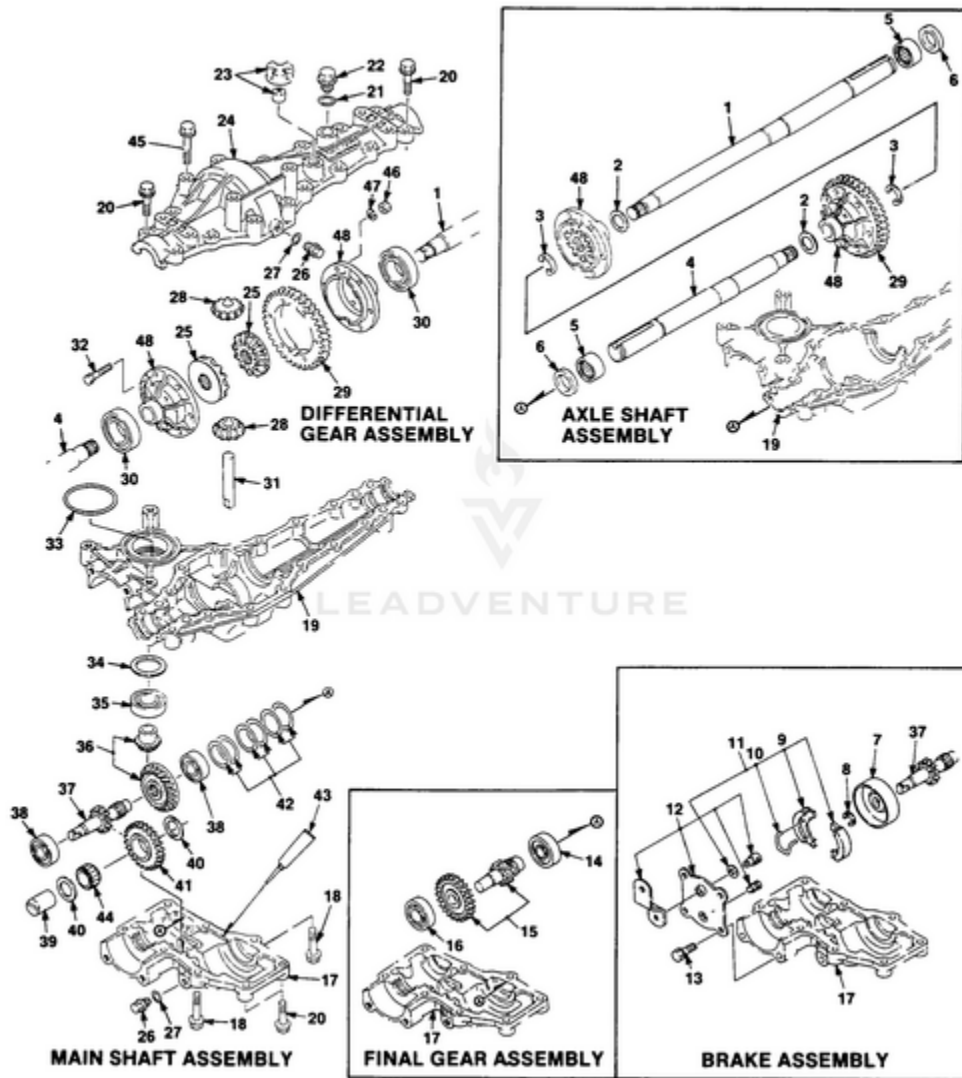

LT1438H Tractor UT-33022 - Transaxle Assemblies

Rendered by LeadVenture, Inc.

Ref #	Part #	Description	Qty	Context Note
1	JA994545	AXLE & SHAFT (R)	1	
2	JA994543	WASHER- (20 x 29.5 x 2)	2	
3	JA994547	RING- (15)	2	
4	JA994544	AXLE- Shaft	1	
5	JA994546	NEEDLE	2	
6	JA994548	SEAL	2	
7	JA994549	DRUM- Brake	1	
8	JA994557	RING- (10)	1	
9	JA994554	SHOE- Brake	2	
10	JA994555	SPRING	1	
11	JA994553	BRAKE- Assy (CB-1)	1	
12	JA994556	BRAKE COVER ASSY.	1	
13	JA994558	BOLT- (w/washer) (8 x 20)	4	
14	JA994541	BEARING (6203)	1	
15	JA994538	FINAL PINION ASSY.	1	
16	JA994542	BEARING- (6302)	1	
17	JA994505	CASE- Lower	1	
18	JA994516	SCREW- Tapping (8 x 35)	6	
19	JA994502	MISSION CASE	1	
20	JA994515	SCREW- Tapping (8 x 30)	14	
21	JA994509	PACKING- (P16)	1	
22	JA994507	PLUG- (14)	1	
23	JA994504	VENT VALVE ASSY.	1	
24	JA994503	UPPER CASE	1	
25	JA994529	GEAR- Differential	2	
26	JA994506	PLUG	2	
27	JA994508	PACKING	2	
28	JA994532	PINION- Differential	2	
29	JA994539	GEAR- Final (43)	1	
30	JA994535	BEARING- (6006)	2	
31	JA994531	SHAFT- Diff. Pinion	1	
32	JA994536	BOLT- (6 x 30)	6	
33	JA994514	PACKING- (G60)	1	
34	JA994518	WASHER- (.30 x 42 x 2)	1	
35	JA994527	BEARING- (6004)	1	
36	JA994519	MOTOR GEAR ASSY.	1	
37	JA994521	MAIN SHAFT	1	
38	JA994528	BEARING- (6202)	2	
39	JA994523	SHAFT- Idle	1	
40	JA994525	WASHER- Thrust	2	
41	JA994524	GEAR- (24)	1