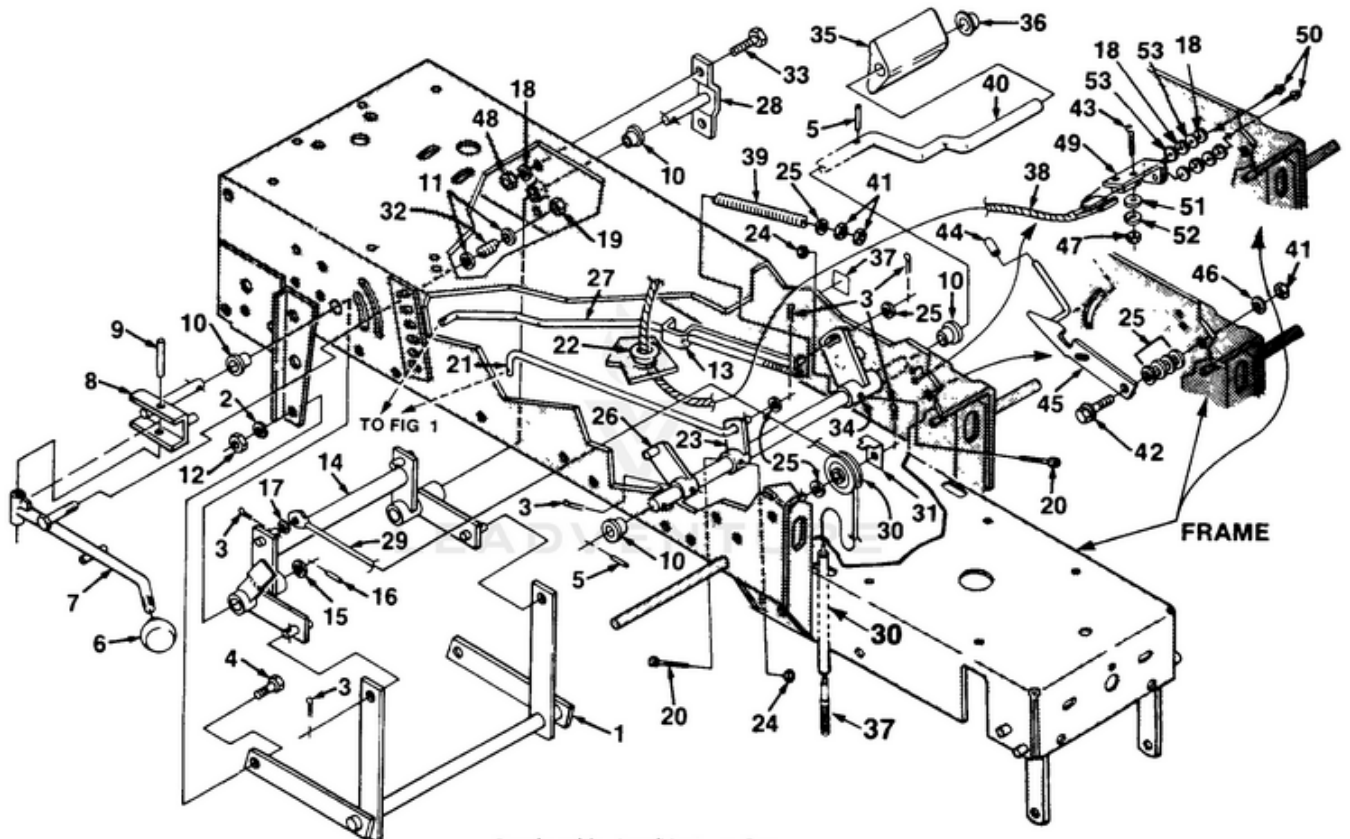

LT1438H Tractor UT-33022 - Lift, Brake And Clutch Linkage

Rendered by LeadVenture, Inc.

Ref #	Part #	Description	Qty	Context Note
1	JA993298	LIFT BAR ASSY.	1	
2	JA446142	WASHER- Lock Hvy. (3/8")	4	
3	JA460014	PIN- Cotter (3/32 x 3/4")	6	
4	JA376094	BOLT- Shoulder	2	
5	JA461363	PIN- Roll (1/8 x 1")	2	
6	JA343497	KNOB- Shift Lever	1	
7	JA994334	HANDLE ASSY.	1	
8	JA993291	HANDLE- Lift	1	
9	JA461347	PIN- Groove	1	
10	JA351587	BUSHING	4	
11	JA452006	NLA(NO LONGER AVAILABLE)	3	
12	JA 443110	NUT- Hex (3/8 x 16)	2	
13	JA994346	BRACKET- Brake Spring	1	
14	JA993296	REAR LIFT & BUSHING	1	
15	JA453020	WASHER- Flat (5/8")	2	
16	JA461383	PIN- Roll	2	
17	JA453011	WASHER- Flat (3/8")	2	
18	JA446128	WASHER- Lock (1/4")	6	
19	JA444718	NLA(NO LONGER AVAILABLE)	1	
20	JA434027	SCREW- Socket	2	
21	JA376098	ROD- Idler Act.	1	
22	JA376066	BUSING- Snap	1	
23	JA993242	LEVER- Clutch	1	
24	JA444782	NUT- C'lock (#10-24)	2	
25	JA453009	WASHER- Flat (5/16")	3	
26	JA994331	ARM- Deactivating	1	
27	JA993246	ROD- Brake	1	
28	JA993292	FLANGE & ROD ASSY	1	
29	JA339600	CABLE- Lift	2	
30	JA376073	PULLEY- Lift Cable	2	
31	JA376015	RETAINER- Cable	2	
32	JA376092	SPRING- Compression	1	
33	JA400106	SCREW- Hex hd. cap (1/4-20 x 5/8")	6	
34	JA993243	BRAKE LEVER	1	
35	JA344895	PEDAL- Clutch	1	
36	JA375810	NUT- Push	1	
37	JA993338	DECAL- Park Brake	1	
38	JA991560	SWITCH- Safety	1	
39	JA376102	SPRING- Comp Brake	1	
40	JA993241	ARM- Brake/Clutch	1	
41	JA443106	NUT- (5/16-18)	4	
42	JA375431	BOLT- Shoulder (5/16-18)	1	
43	JA402776	SCREW- Slotted Truss Hd. (#4-40 x 1")	2	
44	JA353077	TIP	1	
45	JA994327	LATCH & LEVER	1