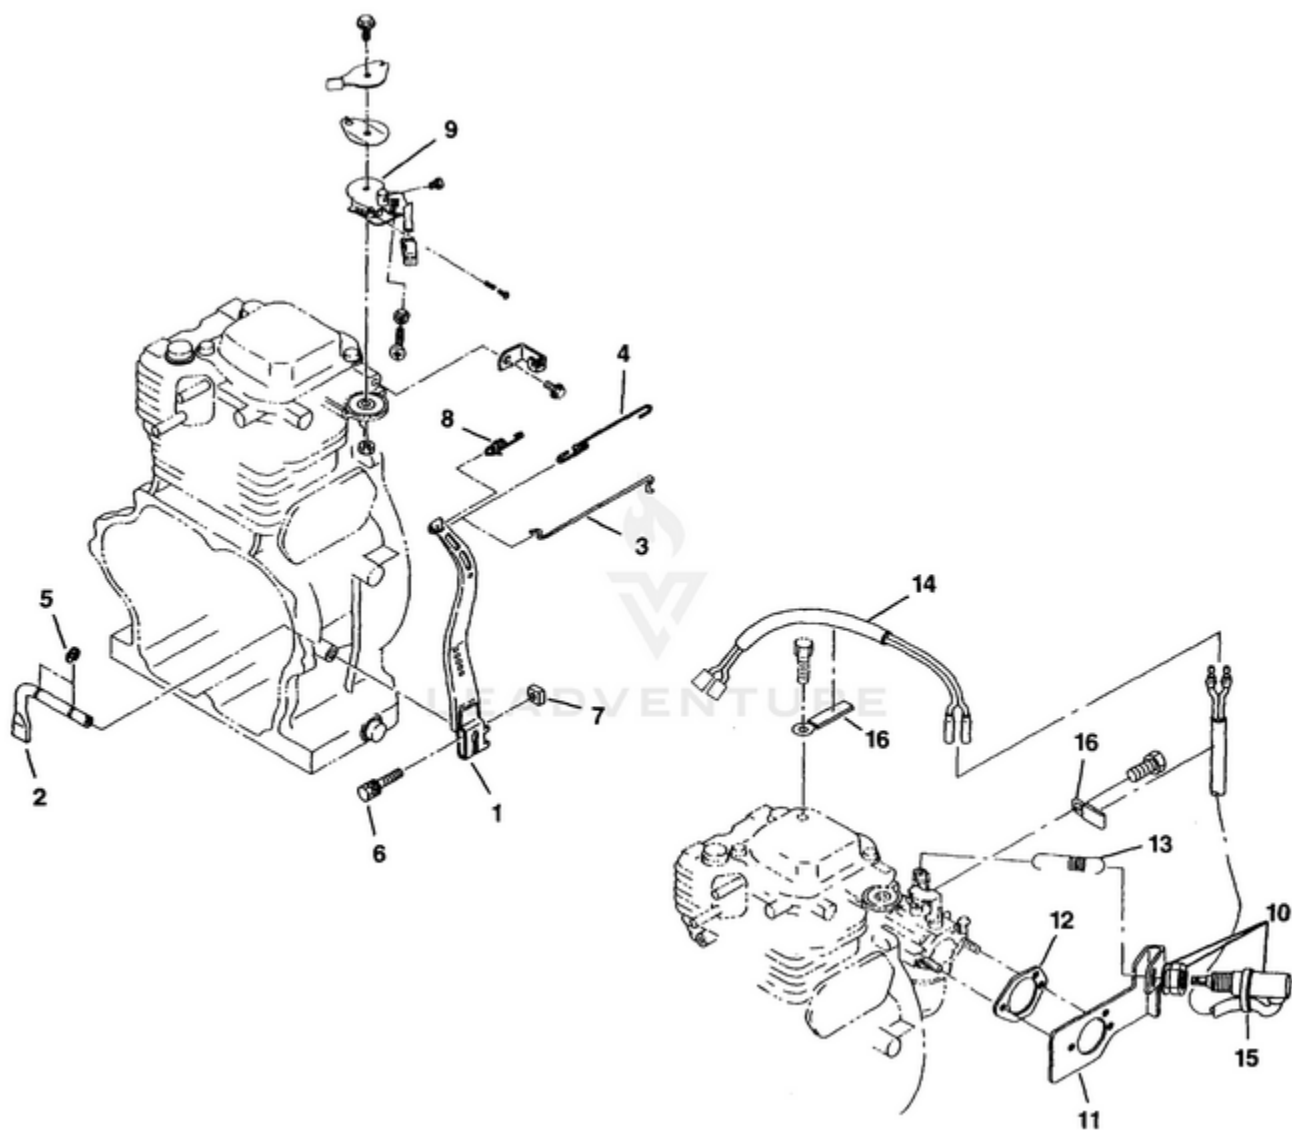

LRXE4500 Generator UT-03821 - Exhaust

Rendered by LeadVenture, Inc.

Ref #	Part #	Description	Qty	Context Note
1	UP04414	Camshaft	1	
2	UP04415	Release lever	1	
3	UP03954	Spring pin	1	
4	UP03955	Snap ring	1	
5	UP03957	Tappet	2	
6	UP04416	Valve spring	2	
7	UP04417	Intake valve	1	
8	UP04418	Exhaust valve	1	
9	UP04419	Collet valve	4	
10	UP04420	Push rod	2	
11	UP03964	Rocker arm	2	
12	UP03965	Pivot bolt	2	
13	UP03966	Nut M12	2	
14	UP04421	Guide plate	1	
15	UP04422	Muffler	1	
16	UP04423	Muffler cover	1	
17	UP04424	Muffler gasket	1	
18	UP03971	Nut M8	2	(Torque to 200 - 234 in/lbs [22.5 - 26.5 Nm])
19	UP03972	Tapping bolt M8	4	(Torque to 86 - 121 in/lbs [9.8 - 13.7 Nm])
20	UP03973	Tapping bolt M8	1	(Torque to 86 - 121 in/lbs [9.8 - 13.7 Nm])
21	UP04071	Bolt & washer	1	(Torque to 51 - 65 in/lbs [5.8 - 7.3 Nm])
22	UP04425	Exhaust pipe cover	1	
23	UP04426	Intake pipe	1	
24	UP03222	Stud	2	
25	UP04428	Air cleaner	1	
26	UP04429	Packing	1	
27	UP03278	Element	1	
28	UP03279	Insulator	1	
29	UP04432	Intake pipe gasket	1	
30	UP04433	Bolt & washer M8 x 28	3	(Torque to 86 - 121 in/lbs [9.8 - 13.7 Nm])
31	UP03281	Insulator gasket	2	
32	UP03986	Nut & washer M6	2	
33	UP04435	Bolt & washer	2	
34	UP04436	Spark arrestor	1	
35	UP03989	Tapping screw	1	(Torque to 15 - 20 in/lbs [1.7 - 2.3 Nm])
36	UP03990	Choke label	1	

LRXE4500 Generator UT-03821 - Governor

Rendered by LeadVenture, Inc.

Ref #	Part #	Description	Qty	Context Note
1	UP04437	Governor lever	1	
2	UP04438	Governor shaft	1	
3	UP04439	Governor rod	1	
4	UP04440	Rod spring	1	
5	UP03292	Clip	2	
6	UP03996	Bolt & washer M6 x 12	1	(Torque to 65 - 80 in/lbs [7.3 - 9.0 Nm])
7	UP03294	Nut	1	
8	UP04441	Governor spring	1	
9	UP03998	Speed control ay	1	
10	UP04072	Solenoid cp	1	
11	UP04527	Bracket 2	1	
12	UP03277	Gasket, air cleaner	1	
13	UP04529	Spring	1	
14	UP04076	Wire 18	1	
15	UP04530	Wire band	1	
16	UP04079	Clamp	1	