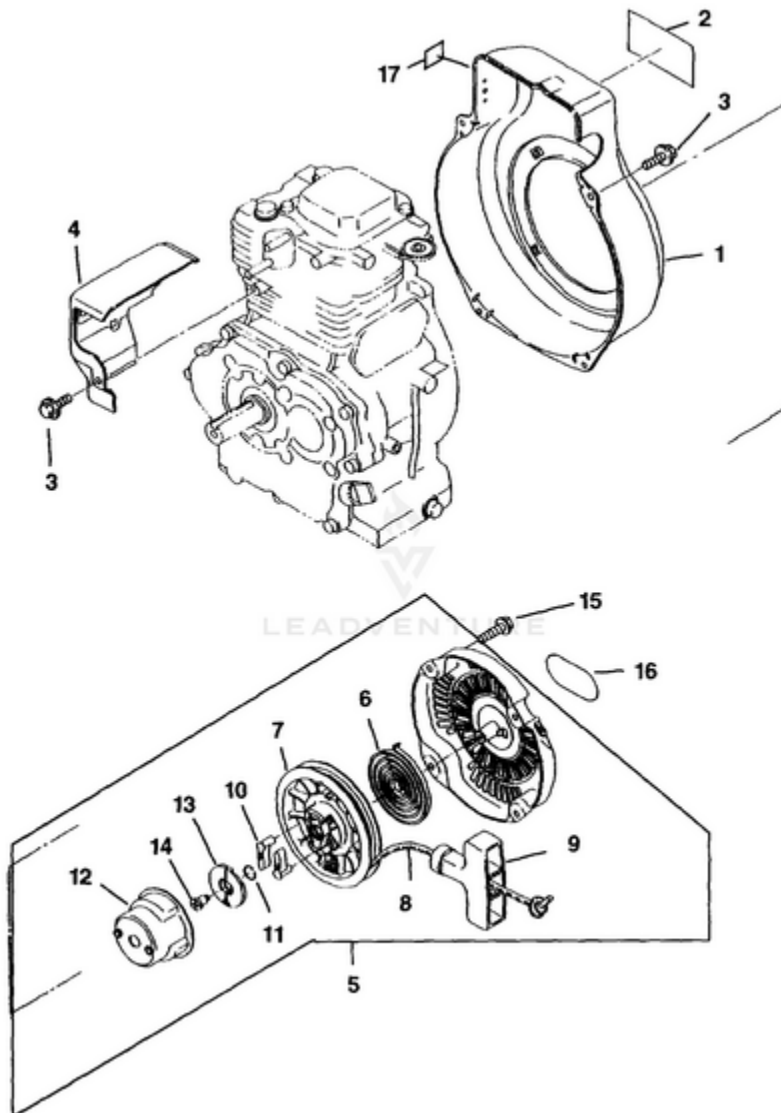

LRXE4500 Generator UT-03821 - Starter

Rendered by LeadVenture, Inc.

Ref #	Part #	Description	Qty	Context Note
1	UP04442	Blower Hsg - LRX4500	1	
	UP04443	Blower Hsg - LRXE4500	1	
2	UP04444	Label	1	
3	UP03242	Flange bolt M6 x 12	5	(Torque to 51 - 65 in/lbs [5.8 - 7.3 Nm])
4	UP04445	Head cover	1	
5	UP04446	Recoil starter	1	
6	UP04005	Spiral spring	1	
7	UP04447	Reel	1	
8	0827410	Starter rope	1	
9	UP04008	Starter knob	1	
10	UP04009	Ratchet	2	
11	0827408	Friction spring	1	
12	UP04448	Starter pulley	1	
13	UP04011	Ratchet guide	1	
14	0827409	Set screw	1	(Torque to 40 - 45 in/lbs [4.5 - 5.1 Nm])
15	UP03274	Flange bolt M6 x 8	4	(Torque to 51 - 65 in/lbs [5.8 - 7.3 Nm])
16	UP04449	Label, OHV	1	
17	UP04012	Switch Label	1