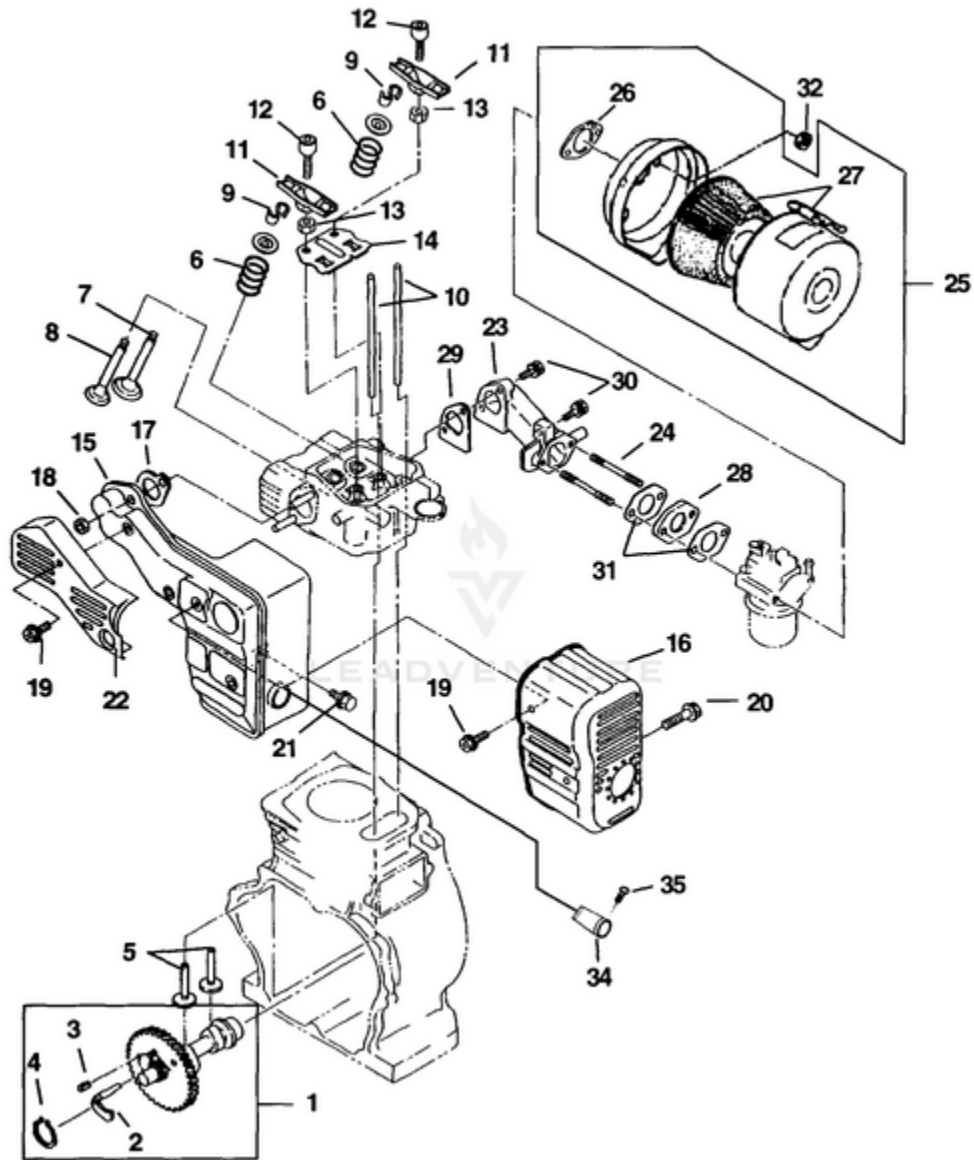

LRXE4500 Generator UT-03821 - Exhaust

Rendered by LeadVenture, Inc.

Ref #	Part #	Description	Qty	Context Note
1	UP04414	Camshaft	1	
2	UP04415	Release lever	1	
3	UP03954	Spring pin	1	
4	UP03955	Snap ring	1	
5	UP03957	Tappet	2	
6	UP04416	Valve spring	2	
7	UP04417	Intake valve	1	
8	UP04418	Exhaust valve	1	
9	UP04419	Collet valve	4	
10	UP04420	Push rod	2	
11	UP03964	Rocker arm	2	
12	UP03965	Pivot bolt	2	
13	UP03966	Nut M12	2	
14	UP04421	Guide plate	1	
15	UP04422	Muffler	1	
16	UP04423	Muffler cover	1	
17	UP04424	Muffler gasket	1	
18	UP03971	Nut M8	2	(Torque to 200 - 234 in/lbs [22.5 - 26.5 Nm])
19	UP03972	Tapping bolt M8	4	(Torque to 86 - 121 in/lbs [9.8 - 13.7 Nm])
20	UP03973	Tapping bolt M8	1	(Torque to 86 - 121 in/lbs [9.8 - 13.7 Nm])
21	UP04071	Bolt & washer	1	(Torque to 51 - 65 in/lbs [5.8 - 7.3 Nm])
22	UP04425	Exhaust pipe cover	1	
23	UP04426	Intake pipe	1	
24	UP03222	Stud	2	
25	UP04428	Air cleaner	1	
26	UP04429	Packing	1	
27	UP03278	Element	1	
28	UP03279	Insulator	1	
29	UP04432	Intake pipe gasket	1	
30	UP04433	Bolt & washer M8 x 28	3	(Torque to 86 - 121 in/lbs [9.8 - 13.7 Nm])
31	UP03281	Insulator gasket	2	
32	UP03986	Nut & washer M6	2	
33	UP04435	Bolt & washer	2	
34	UP04436	Spark arrestor	1	
35	UP03989	Tapping screw	1	(Torque to 15 - 20 in/lbs [1.7 - 2.3 Nm])
36	UP03990	Choke label	1