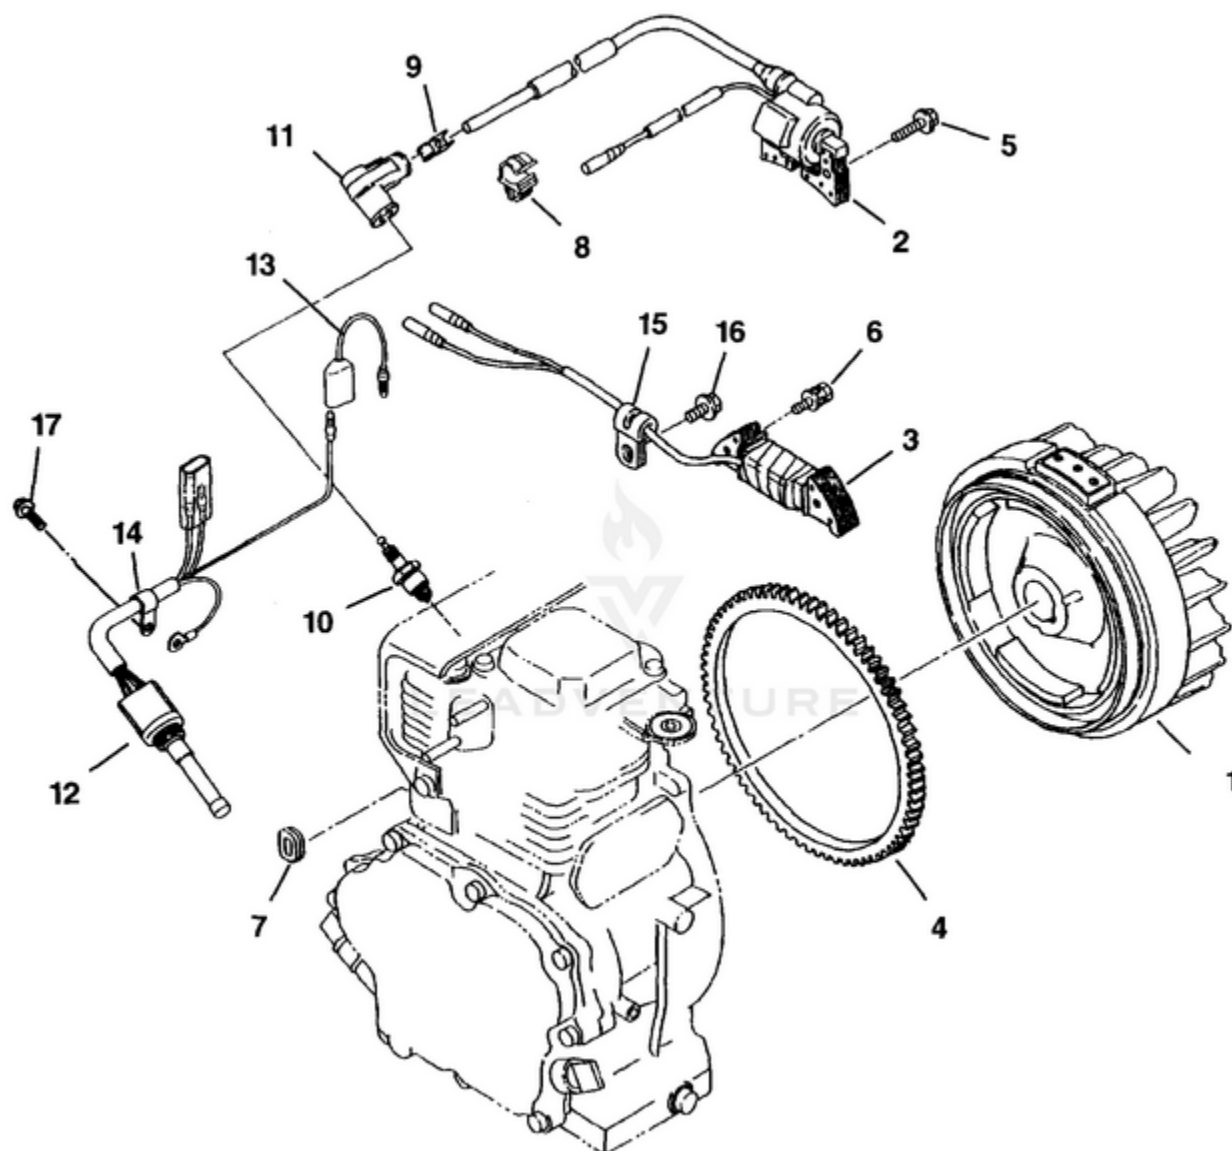

LRXE4500 Generator UT-03821 - Ignition

Rendered by LeadVenture, Inc.

Ref #	Part #	Description	Qty	Context Note
1	UP04477	Flywheel	1	
2	UP04478	Ignition coil	1	
3	UP04479	Charge coil	1	
4	UP04480	Ring gear	1	
5	UP03293	Bolt & washer M6 x 25	2	(Torque to 15 - 20 in/lbs [1.7 - 2.3 Nm])
6	UP04481	Screw & washer M6 x 20	2	(Torque to 15 - 20 in/lbs [1.7 - 2.3 Nm])
7	UP03348	Grommet	1	
8	UP04066	Clamp	1	
9	UP03356	Plug terminal	1	
10	UP04484	Spark plug	1	(Torque to 166 - 195 in/lbs [18.8 - 22.0 Nm])
11	UP03351	Spark plug cap	1	
12	UP04526	Oil sensor	1	
13	UP03354	Wire 22	1	
14	UP04070	Clamp	1	
15	UP03349	Clamp	1	
16	UP04497	Panhead screw	1	(Torque to 15 - 20 in/lbs [1.7 - 2.3 Nm])
17	UP03353	Bolt & washer	1