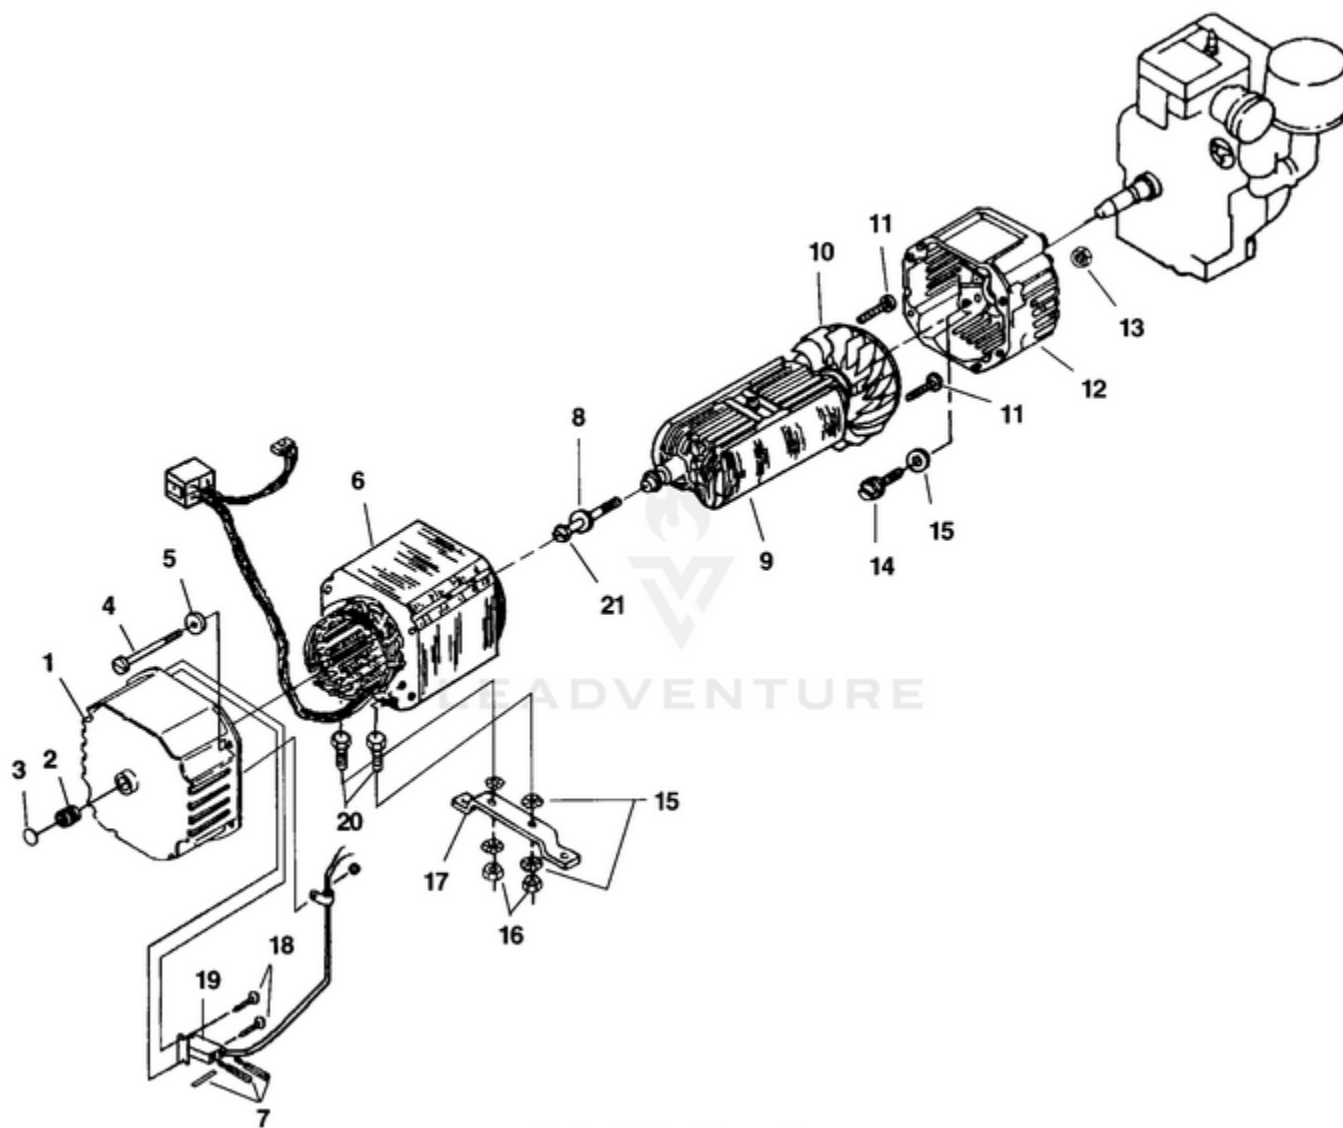

LRXE4500 Generator UT-03821 - Brush Head - Generator

Rendered by LeadVenture, Inc.

Ref #	Part #	Description	Qty	Context Note
1	UP03527	Complete Brush Head	1	(Incl. items 2 - 5)
2	03044	Bearing-Needle	1	
3	02438	Plug - Expansion	1	
4	4885307	Bolt - Stator	4	(Torque to 60 - 80 in/lbs [6.9 - 9.0 Nm])
5	84124	Washer - Flat (1/4")	4	
6	UP03523	Stator & Harness	1	(Also order Decal Kit P/N UP04618)
7	A03035	Brush & Retainer Kit	1	
8	83002	Washer - Lock (5/16")	1	
9	A02799AS	Rotor	1	
10	UP03737	Fan - Generator	1	(Incl. item 11)
11	82526	Screw - Pan Hd. (6-19 X 3/4")	4	(Torque to 12 - 16 in/lbs [1.4 - 1.8 Nm])
12	UP06695	End Bell	1	(Incl. items 13 - 15)
13	81267	Nut - Hex (1/4-20)	4	
14	80604	Screw - Hex Hd. (5/16-24 X 3/4")	4	(Torque to 120 - 150 in/lbs [13.6 - 16.9 Nm])
15	83033	Washer - Lock	8	
16	81162	Nut - Hex (5/16-18)	2	
17	028441	Bracket - Generator Support	1	
18	82526	Screw - Plastite (6-19 X 3/4")	2	(Torque to 12 - 16 in/lbs [1.4 - 1.8 Nm])
19	02365	Brush Holder	1	
20	UP03381	Screw - Hex Hd. (5/16-18 X 3/4")	2	(Torque to 150 - 155 in/lbs [16.9 - 17.5 Nm])
21	4885211	Bolt - Rotor	1	(Torque to 100 - 140 in/lbs [11.3 - 15.8 Nm])
22	UP04528	Engine	1	(EH25)
	UP04618	Decal Kit		

LRXE4500 Generator UT-03821 - Carburetor

Ref #	Part #	Description	Qty	Context Note
1	UP04450	Carburetor	1	
2	UP04451	Throttle valve	1	
3	UP03314	Screw	2	
4	UP04453	Choke valve	1	
5	UP03316	Panhead screw	2	
6	UP04455	Pilot jet	1	
7	UP03944	Adjuster	1	
8	UP04456	Spring	1	
9	UP04457	Choke lever	1	
10	UP03320	Ring	1	
11	UP04459	Throttle shaft	1	
12	UP04460	Bolt	1	(Torque to 49 in/lbs [6.5 Nm])
13	UP03323	Ring	1	
14	UP04462	Needle valve	1	
15	UP03325	Float pin	1	
16	UP03326	Float chamber body	1	
17	UP03327	Insert washer	1	
18	UP03328	Chamber packing	1	
19	UP03329	Float	1	
20	UP04468	Main nozzle	1	
21	UP04469	Main jet	1	
22	UP03332	Clip	1	
23	UP03333	Seal	1	
24	UP04044	Adjusting screw	1	
25	UP03338	Spring	1	
26	UP03340	Cap	1	
27	UP03337	Seal	1	
28	UP04474	Guide holder	1	
29	UP03335	Packing	1	