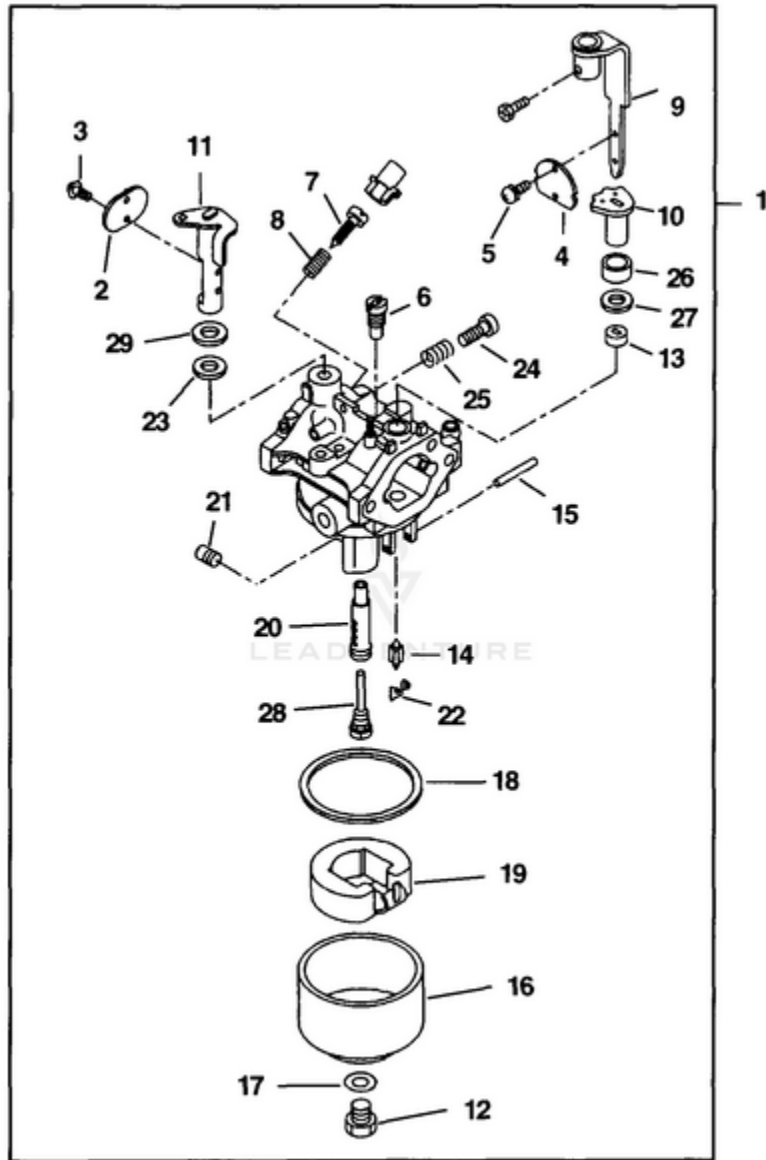

LRXE4500 Generator UT-03821 - Brush Head - Generator

Rendered by LeadVenture, Inc.

Ref #	Part #	Description	Qty	Context Note
1	UP03527	Complete Brush Head	1	(Incl. items 2 - 5)
2	03044	Bearing-Needle	1	
3	02438	Plug - Expansion	1	
4	4885307	Bolt - Stator	4	(Torque to 60 - 80 in/lbs [6.9 - 9.0 Nm])
5	84124	Washer - Flat (1/4")	4	
6	UP03523	Stator & Harness	1	(Also order Decal Kit P/N UP04618)
7	A03035	Brush & Retainer Kit	1	
8	83002	Washer - Lock (5/16")	1	
9	A02799AS	Rotor	1	
10	UP03737	Fan - Generator	1	(Incl. item 11)
11	82526	Screw - Pan Hd. (6-19 X 3/4")	4	(Torque to 12 - 16 in/lbs [1.4 - 1.8 Nm])
12	UP06695	End Bell	1	(Incl. items 13 - 15)
13	81267	Nut - Hex (1/4-20)	4	
14	80604	Screw - Hex Hd. (5/16-24 X 3/4")	4	(Torque to 120 - 150 in/lbs [13.6 - 16.9 Nm])
15	83033	Washer - Lock	8	
16	81162	Nut - Hex (5/16-18)	2	
17	028441	Bracket - Generator Support	1	
18	82526	Screw - Plastite (6-19 X 3/4")	2	(Torque to 12 - 16 in/lbs [1.4 - 1.8 Nm])
19	02365	Brush Holder	1	
20	UP03381	Screw - Hex Hd. (5/16-18 X 3/4")	2	(Torque to 150 - 155 in/lbs [16.9 - 17.5 Nm])
21	4885211	Bolt - Rotor	1	(Torque to 100 - 140 in/lbs [11.3 - 15.8 Nm])
22	UP04528	Engine	1	(EH25)
	UP04618	Decal Kit		

LRXE4500 Generator UT-03821 - Carburetor

Ref #	Part #	Description	Qty	Context Note
1	UP04450	Carburetor	1	
2	UP04451	Throttle valve	1	
3	UP03314	Screw	2	
4	UP04453	Choke valve	1	
5	UP03316	Panhead screw	2	
6	UP04455	Pilot jet	1	
7	UP03944	Adjuster	1	
8	UP04456	Spring	1	
9	UP04457	Choke lever	1	
10	UP03320	Ring	1	
11	UP04459	Throttle shaft	1	
12	UP04460	Bolt	1	(Torque to 49 in/lbs [6.5 Nm])
13	UP03323	Ring	1	
14	UP04462	Needle valve	1	
15	UP03325	Float pin	1	
16	UP03326	Float chamber body	1	
17	UP03327	Insert washer	1	
18	UP03328	Chamber packing	1	
19	UP03329	Float	1	
20	UP04468	Main nozzle	1	
21	UP04469	Main jet	1	
22	UP03332	Clip	1	
23	UP03333	Seal	1	
24	UP04044	Adjusting screw	1	
25	UP03338	Spring	1	
26	UP03340	Cap	1	
27	UP03337	Seal	1	
28	UP04474	Guide holder	1	
29	UP03335	Packing	1	