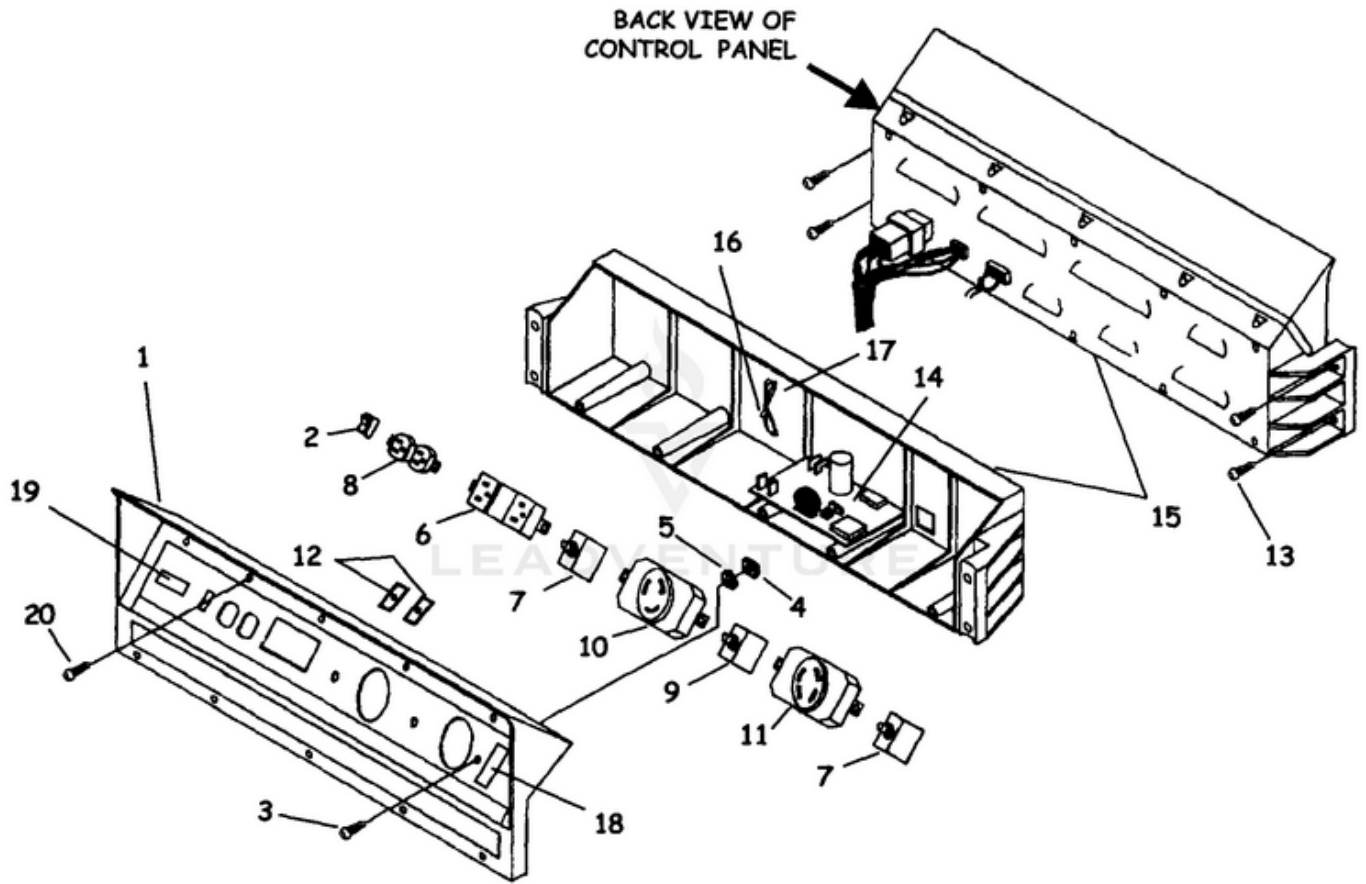

LRXE4500 Generator UT-03821 - Carburetor

Ref #	Part #	Description	Qty	Context Note
1	UP04450	Carburetor	1	
2	UP04451	Throttle valve	1	
3	UP03314	Screw	2	
4	UP04453	Choke valve	1	
5	UP03316	Panhead screw	2	
6	UP04455	Pilot jet	1	
7	UP03944	Adjuster	1	
8	UP04456	Spring	1	
9	UP04457	Choke lever	1	
10	UP03320	Ring	1	
11	UP04459	Throttle shaft	1	
12	UP04460	Bolt	1	(Torque to 49 in/lbs [6.5 Nm])
13	UP03323	Ring	1	
14	UP04462	Needle valve	1	
15	UP03325	Float pin	1	
16	UP03326	Float chamber body	1	
17	UP03327	Insert washer	1	
18	UP03328	Chamber packing	1	
19	UP03329	Float	1	
20	UP04468	Main nozzle	1	
21	UP04469	Main jet	1	
22	UP03332	Clip	1	
23	UP03333	Seal	1	
24	UP04044	Adjusting screw	1	
25	UP03338	Spring	1	
26	UP03340	Cap	1	
27	UP03337	Seal	1	
28	UP04474	Guide holder	1	
29	UP03335	Packing	1	

LRXE4500 Generator UT-03821 - Control Panel

Rendered by LeadVenture, Inc.

Ref #	Part #	Description	Qty	Context Note
1	UP03528	Control Panel	1	(Incl. items 2 - 6)
2	02497	Switch	1	
3	80577	Screw - Pan Hd. (8-32 X 7/8")	8	
4	81009	Nut - Hex	8	
5	83022	Washer - Lock	8	
6	UP03110	Receptacle (GFCI)	1	
7	09183	Circuit Breaker (20 amp)	2	
8	51373	Receptacle - Duplex	1	
9	06692A	Circuit Breaker (30 amp)	1	
10	42601	Receptacle - Locking (120V)	1	
11	46508	Receptacle - Locking (240V)	1	
12	98792	Rubber Bumper	2	
13	96620	Screw - Torx Hd. (10-24 X 1/2")	4	
14	UP00087	Control Board	1	
15	066461	Control Panel Back	1	
16	06655	Clip, Tie	1	
17	04805	Tie, Cable	1	
18	UP04800	Volt Meter	1	
19	UP04799	Hour Meter	1	
20	82536	Screw, Plastite (8-16 X 3/4")	10	