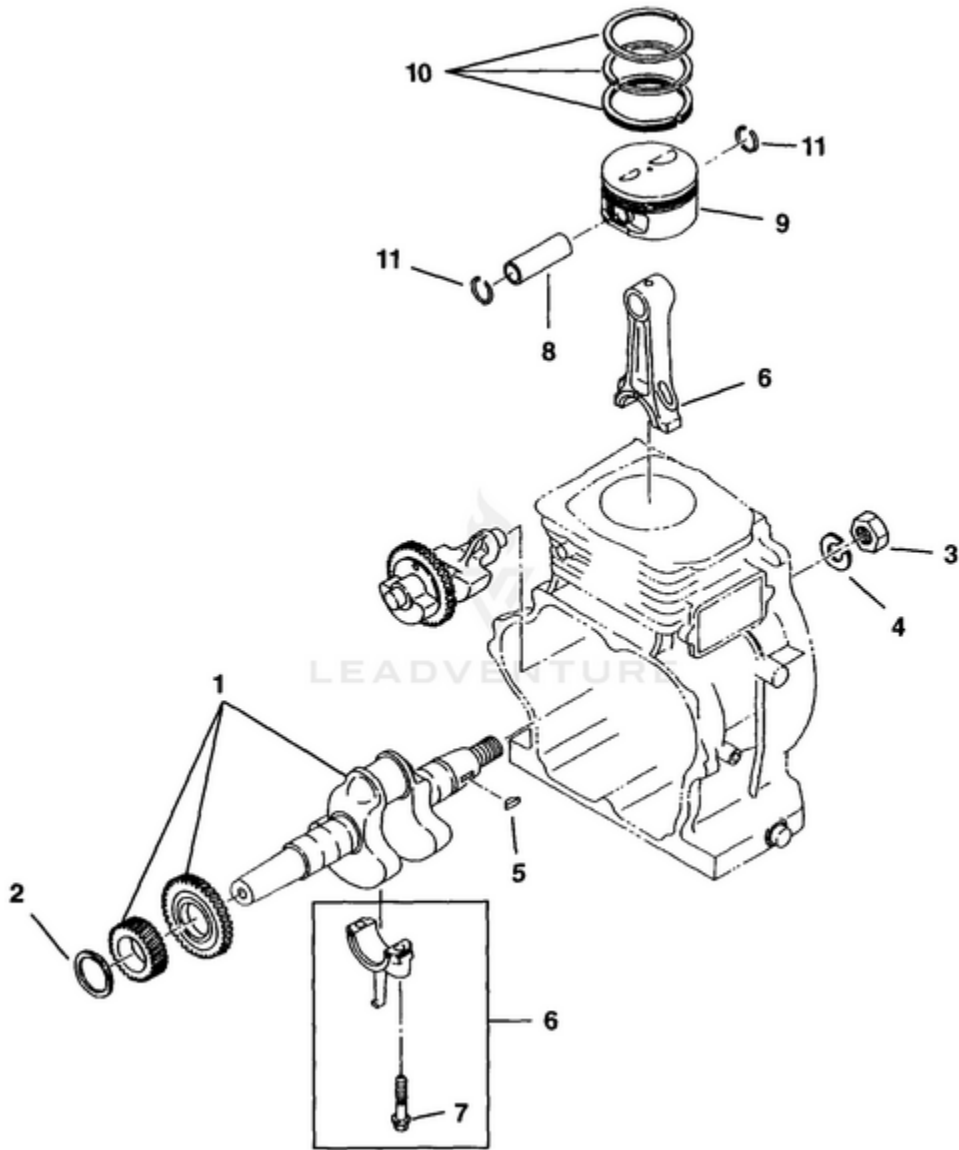

LRXE4500 Generator UT-03821 - Crankshaft - Piston

Rendered by LeadVenture, Inc.

Ref #	Part #	Description	Qty	Context Note
1	UP04386	Crankshaft	1	
2	UP03246	Spacer (.6)	1	
	UP03247	Spacer (.8)	1	
	UP03248	Spacer (1.0)	1	
3	UP04390	Nut	1	(Torque to 434 - 470 in/lbs [49.0 - 53.1 Nm])
4	UP03250	Spring washer	1	
5	UP03251	Woodruff key	1	
6	UP04392	Connecting rod	1	
7	UP04393	Connecting rod bolt M8 x 46	2	(Torque to 122 - 145 in/lbs [13.8 - 16.4 Nm])
8	UP04394	Piston pin	1	
9	UP03260	Piston (std)	1	
	UP03261	Piston (.25)	1	
	UP03262	Piston (.5)	1	
10	UP04398	Piston ring set (std)	1	
	UP04399	Piston ring set (.25)	1	
	UP04400	Piston ring set (.5)	1	
11	UP04401	Clip	2