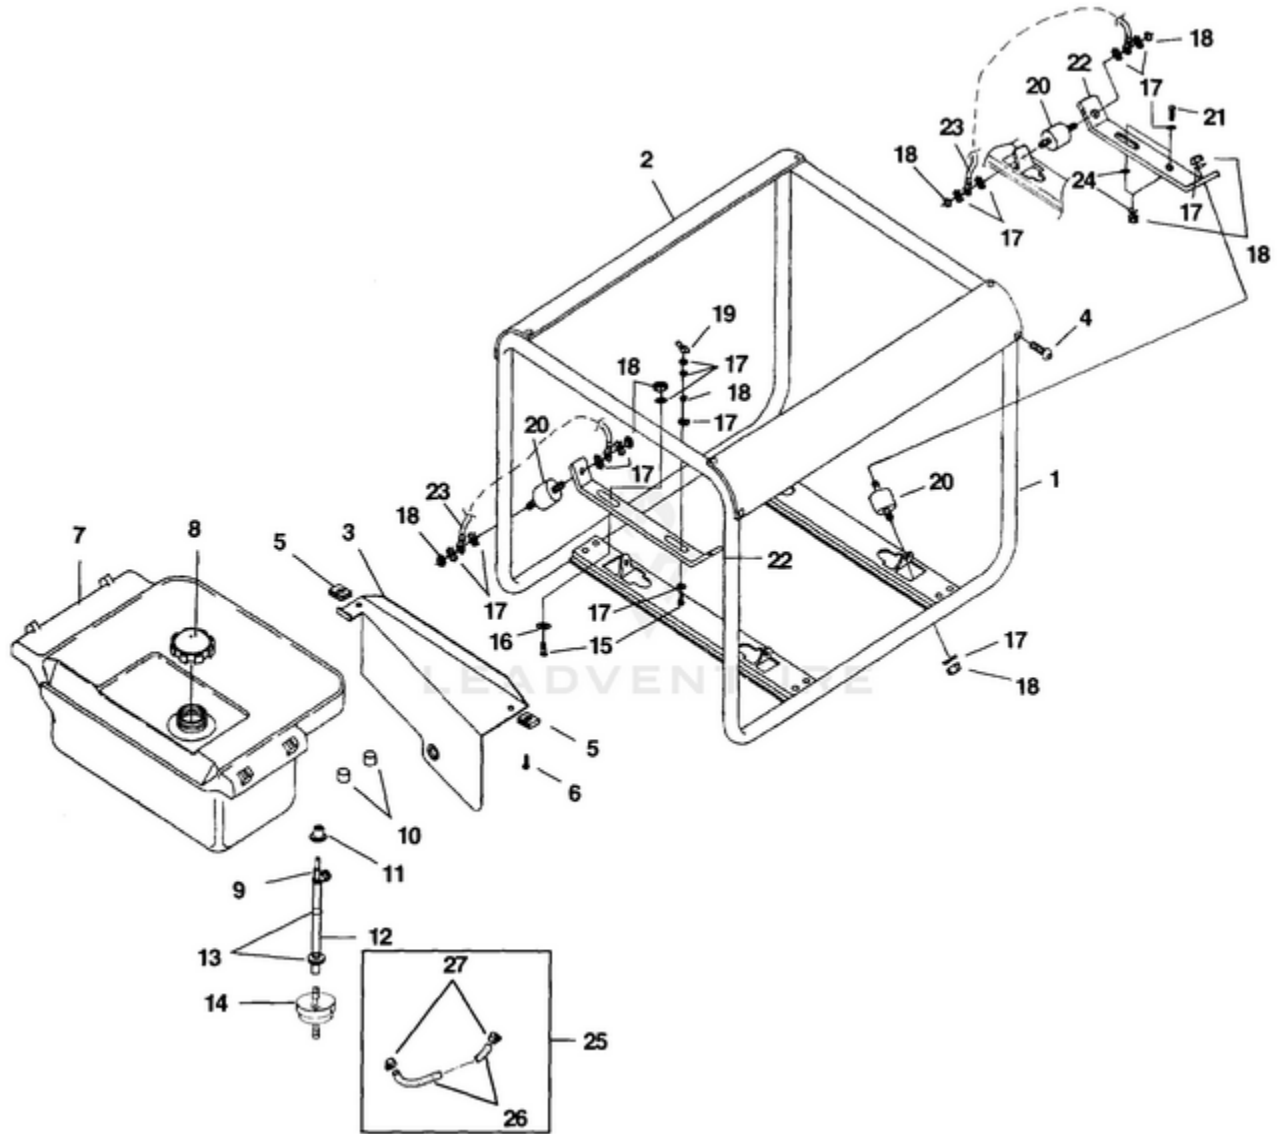

LRXE4500 Generator UT-03821 - Frame - Fuel Tank

Rendered by LeadVenture, Inc.

Ref #	Part #	Description	Qty	Context Note
1	UP03376	Roll Cage	1	
2	UP03377	Brace - Tank Support	2	
3	064141	Shield - Fuel Tank	1	
4	96620	Screw - Torx (10-24 X 1/2")	8	(Torque to 25 - 35 in/lbs [2.8 - 4.0 Nm])
5	81227	Nut - Speed	2	
6	80577	Screw - Pan Hd. (8-32 X 3/8")	2	(Torque to 8 - 12 in/lbs [.9 - 1.4 Nm])
7	UP03373	Fuel Tank (5 Gal.)	1	
8	04864	Cap - Fuel (2 1/4" Dia.)	1	
9	06642	Valve - Fuel	1	
10	06644	Pad - Fuel Tank	4	
11	47222	Bushing	1	
12	4958608	Hose Fuel (8")	1	
13	49587	Clip - Hose	2	
14	UP03697	Fuel Filter	1	
15	80088	Screw - Hex Hd. (5/16-18 X 1 1/4")	2	(Torque to 145 - 155 in/lbs [16.4 - 17.5 Nm])
16	84046	Washer - Flat	1	
17	83081	Washer - Lock (int.)	12	
18	81162	Nut - Hex (5/16-18)	12	
19	81015	Nut - Wing (5/16-18)	1	
20	PS49367	Isolator	4	
21	80083	Screw - Hex Hd. (5/16-18 X 3/4")	2	(Torque to 145 - 155 in/lbs [16.4 - 17.5 Nm])
22	064121	Support - Eng/Gen	2	
23	A49399	Ground Strap	2	
24	83033	Washer, Lock -Int - Ext.	6	
25	UP04014	Fuel pipe	1	(Incl. items 26 & 27)
26	UP04015	Rubber pipe	1	
27	UP04016	Hose clamp	2