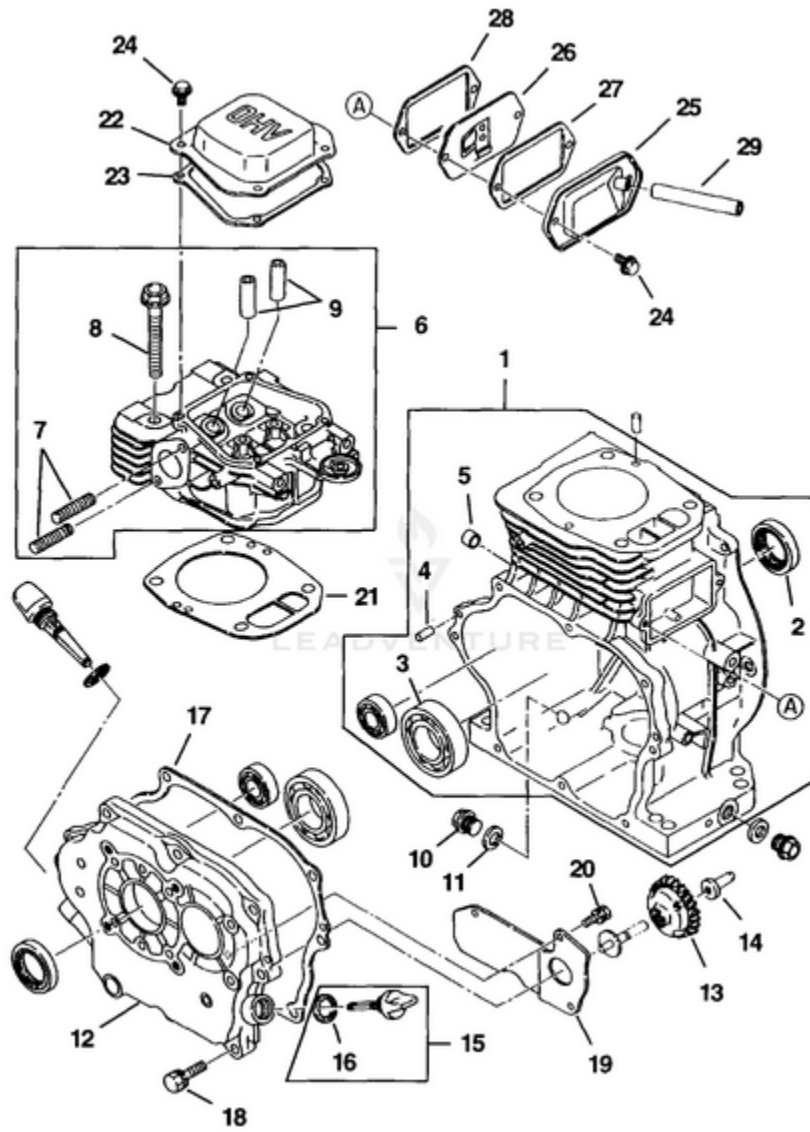

LRXE4500 Generator UT-03821 - Crankcase

Rendered by LeadVenture, Inc.

Ref #	Part #	Description	Qty	Context Note
1	UP03525	Crankcase-LRX4500	1	
	UP03555	Crankcase-LRXE4500	1	
2	UP03218	Oil seal	1	
3	UP03219	Ball bearing	1	
4	UP03220	Dowel pin	2	
5	UP04071	Pipe	2	
6	UP04376	Cylinder head	1	
7	UP03221	Stud	2	
8	UP04378	Flange bolt M10 x 75	4	(Torque to 159 - 188 in/lbs [18.0 - 21.2 Nm])
9	UP03740	Valve guide	2	
10	UP03223	Plug	2	
11	UP03224	Gasket	2	
12	UP04370	Main bearing cover	1	
13	UP03228	Governor gear cp	1	
14	UP03229	Governor sleeve	1	
15	UP03230	Oil gauge & gasket set	2	
16	UP03231	Gasket	2	
17	UP04372	Bearing cover gasket	1	
18	UP04373	Bolt & washer M8 x 30	8	(Torque to 150 - 162 in/lbs [17 - 18.5 Nm])
19	UP04374	Oil shelter	1	
20	UP04375	Screw & washer	3	
21	UP04377	Head gasket	1	
22	UP04379	Rocker cover	1	
23	UP04380	Rocker cover gasket	1	
24	UP03242	Flange bolt M6 x 12	6	(Torque to 72 - 84 in/lbs [8.0 - 9.5 Nm])
25	UP04381	Breather cover	1	
26	UP04382	Breather plate	1	
27	UP04383	Breather cover gasket	1	
28	UP04384	Breather plate gasket	1	
29	UP03241	Rubber pipe	1	
30	UP04385	Gasket set	1	(Torque to 22 - 36 in/lbs [2.5 - 4.1 Nm])