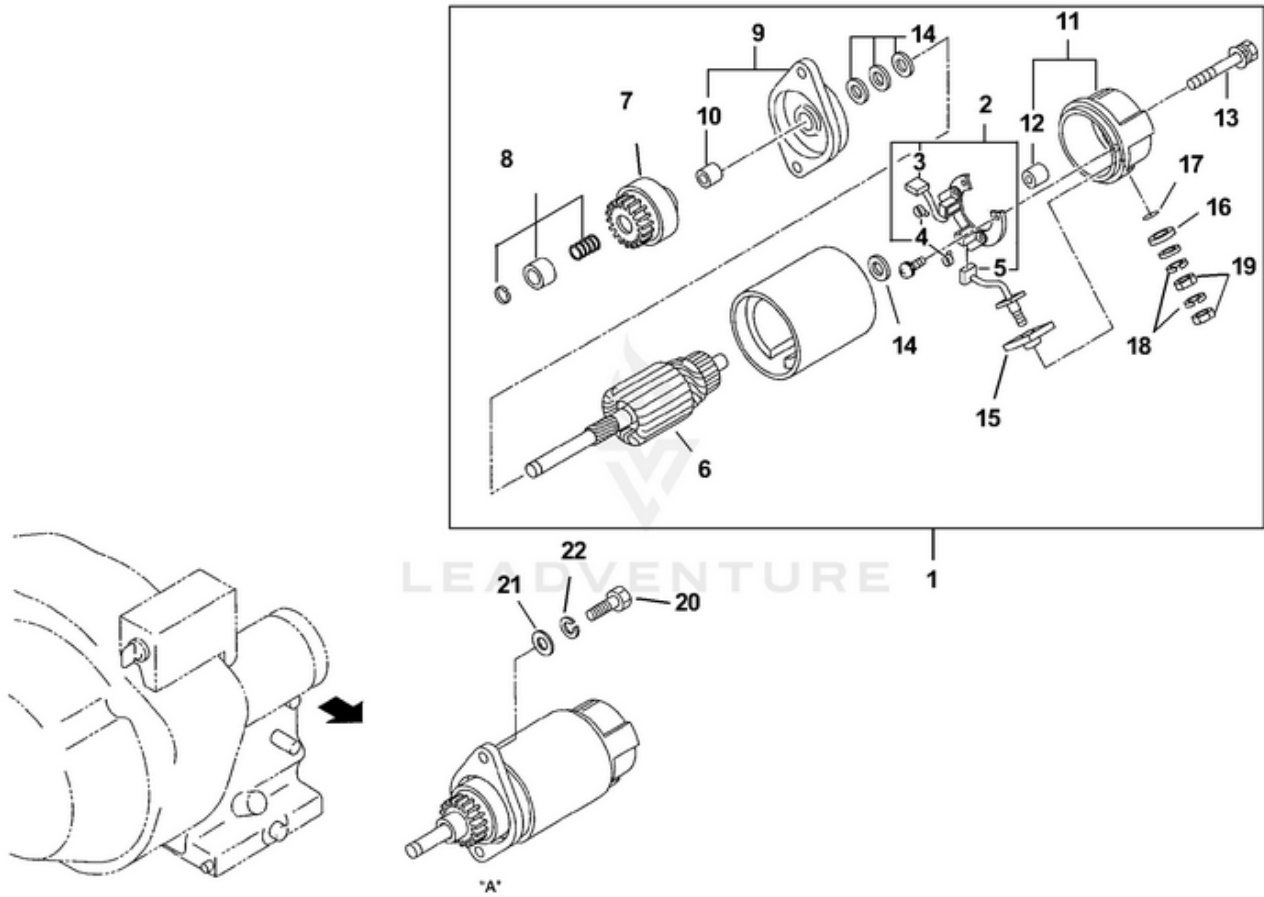

LRX5600 Generator UT-03822 - Electric Motor

Rendered by LeadVenture, Inc.

Ref #	Part #	Description	Qty	Context	Note
1	UP05022	Starting motor assy	1		
2	UP05025	Holder assy, brush	1		
3	UP05023	Brush	1		
4	UP05024	Spring, brush	2		
5	UP05031	Brush (-)	1		
6	UP05027	Armature assy	1		
7	UP05028	Pinion assy	1		
8	UP05029	Pinion stopper set	1		
9	UP05030	Front cover assy	1		
10	UP05037	Front metal	1		
11	UP05032	Rear cover assy	1		
12	UP05033	Case metal	1		
13	UP05035	Through bolt	2		
14	UP05036	Washer kit	1		
15	UP05038	M brush 1	1		
16	UP05039	M brush 2	1		
17	UP05040	O ring	1		
18	UP04503	Spring Washer	2		
19	UP03299	Nut	2		
20	UP05041	Bolt, starter	2		
21	UP05042	Washer	2		
22	UP05043	Spring washer	2