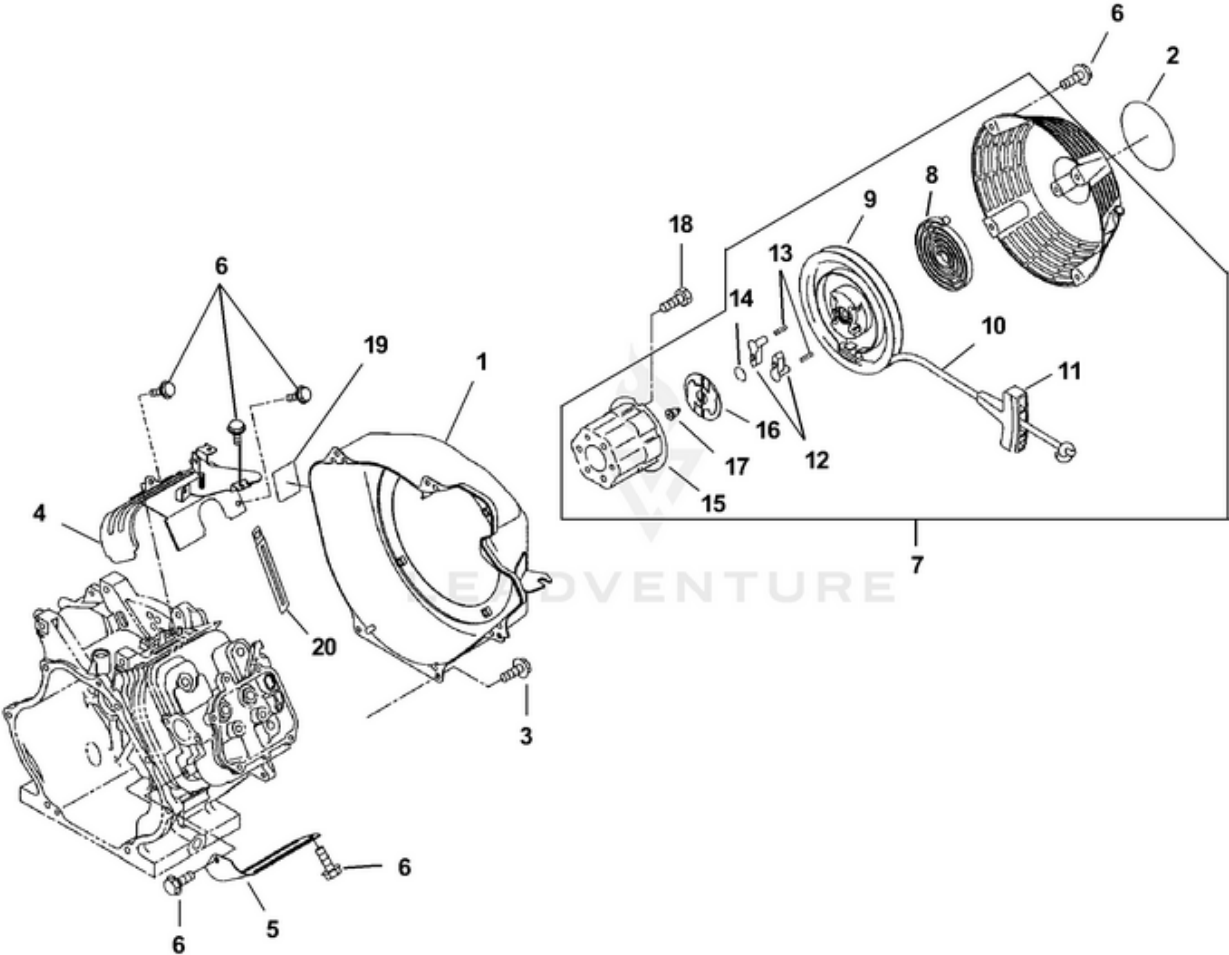

LRX5600 Generator UT-03822 - Starter

Rendered by LeadVenture, Inc.

Ref #	Part #	Description	Qty	Context Note
1	UP05002	Blower housing	1	
2	UP05003	Label (trademark)	1	
3	UP03242	Flange bolt	5	Torque Specs 51-65 In/Lbs; 5.8-7.3 Nm
4	UP05004	Cylinder baffle 1 UN	1	
5	UP05005	Cylinder baffle 2	1	
6	UP03274	Flange bolt	9	Torque Specs 51-65 In/Lbs; 5.8-7.3 Nm
7	UP05007	Recoil starter assy	1	
8	UP05008	Spring rewind	1	
9	UP05009	Reel	1	
10	0827410	Starter rope	1	
11	UP04008	Starter knob	1	
12	UP05010	Ratchet	2	
13	UP05011	Friction spring	2	
14	0827407	Return spring	1	
15	UP05012	Pulley	1	
16	UP05013	Ratchet guide	1	
17	0827409	Set screw	1	Torque Specs 40-45 In/Lbs; 4.5-5.1 Nm
18	UP05014	Bolt	3	
19	UP03358	Label (warning)	1	
20	UP04062	Clamp	1