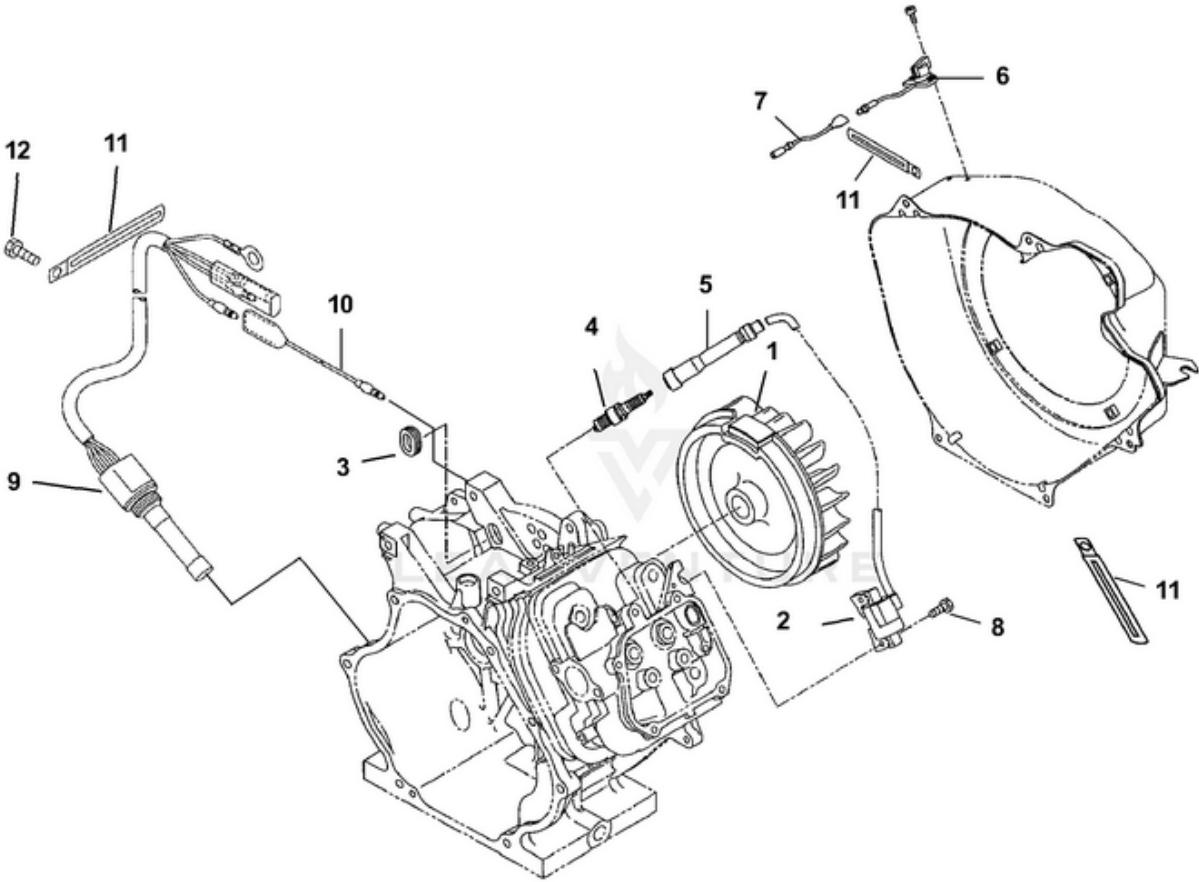

LRX5600 Generator UT-03822 - Ignition (Part 1)

Rendered by LeadVenture, Inc.

Ref #	Part #	Description	Qty	Context Note
1	UP05018	Flywheel	1	
2	UP05019	Ignition coil cp	1	
3	UP03348	Grommet	1	
4	UP05045	Spark plug	1	Torque Specs 166-195 In/Lbs; 18.8-22.0 Nm
5	UP05046	Spark plug cap	1	
6	UP04504	Switch	1	
7	UP05048	Wire	1	
8	UP03293	Bolt and washer	2	Torque Specs 15-20 In/Lbs; 1.7-2.3 Nm
9	UP05054	Oil sensor	1	
10	UP03354	Wire 22cp	1	
11	UP04062	Clamp	3	
12	UP03274	Flange bolt	1