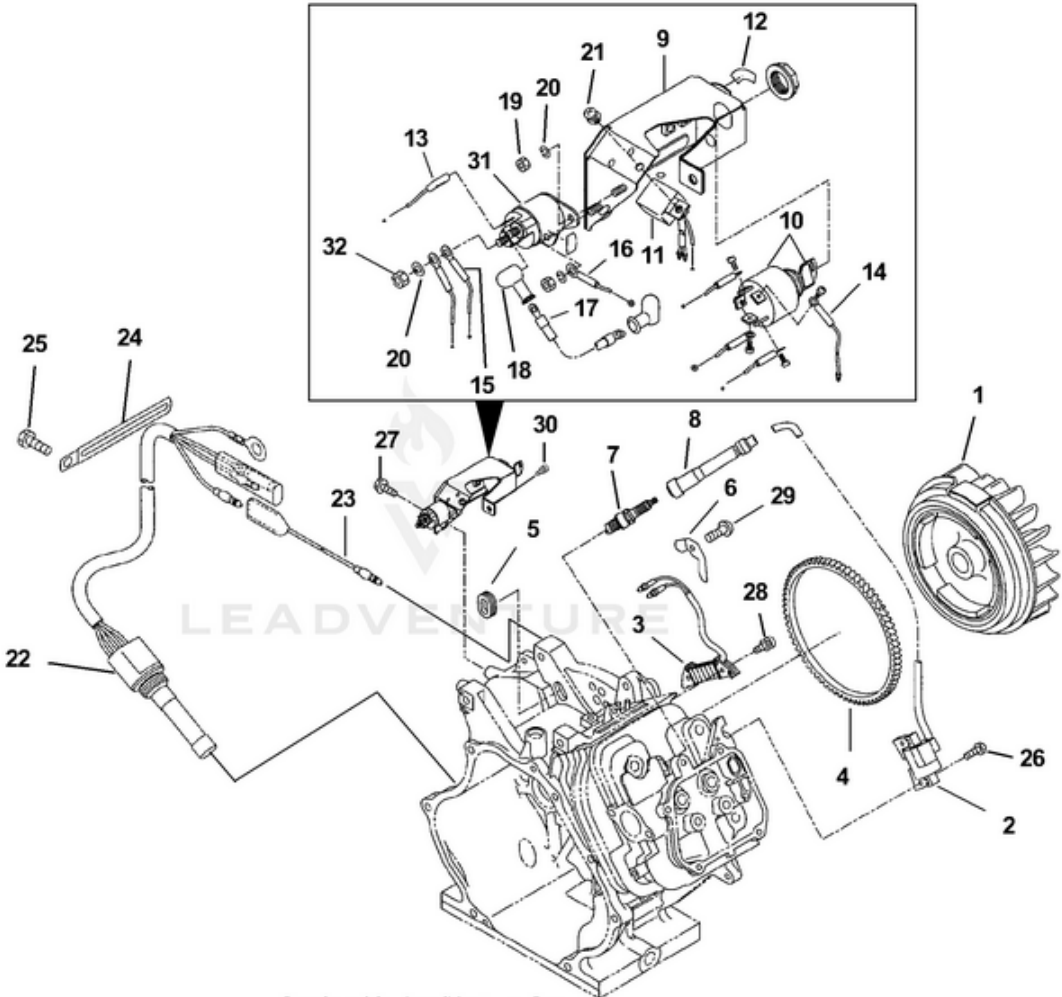

LRX5600 Generator UT-03822 - Ignition (Part 2)

Rendered by LeadVenture, Inc.

Ref #	Part #	Description	Qty	Context Note
1	UP05018	Flywheel	1	
2	UP05019	Ignition coil cp	1	
3	UP05020	Charge coil cp	1	
4	UP05021	Ring gear	1	
5	UP03348	Grommet	1	
6	UP05044	Clamp cp	1	
7	UP05045	Spark plug	1	Torque Specs 166-195 In/Lbs; 18.8-22.0 Nm
8	UP05046	Spark plug cap	1	
9	UP05047	Control box cp	1	
10	UP04521	Magnetic switch	1	
11	UP04506	Diode rectifier cp	1	
12	UP05049	Label, starter switch	1	
13	UP05050	Wire 2 cp (red)	1	
14	UP05051	Wire 3 cp (black)	1	
15	UP04523	Wire 5 cp (green)	1	
16	UP05052	Wire 10 cp (black)	1	
17	UP04522	Wire 20 cp	1	
18	UP04525	Wire casing	2	
19	UP04500	Nut	2	
20	UP04503	Spring washer	3	
21	UP04507	Screw and washer	2	
22	UP05054	Oil sensor	1	
23	UP03354	Wire 22cp	1	
24	UP04062	Clamp	1	
25	UP03274	Flange bolt	1	
26	UP03293	Bolt and washer	2	Torque Specs 15-20 In/Lbs; 1.7-2.3 Nm
27	UP03242	Flange bolt	1	
28	UP05061	Screw and washer	2	
29	UP04497	Screw, panhead	1	
30	UP05016	Bolt & Washer	1	
31	UP04521	Magnetic Switch	1	
32	UP03299	Nut	2	
	UP04498	Label, battery	1	(Not Shown)