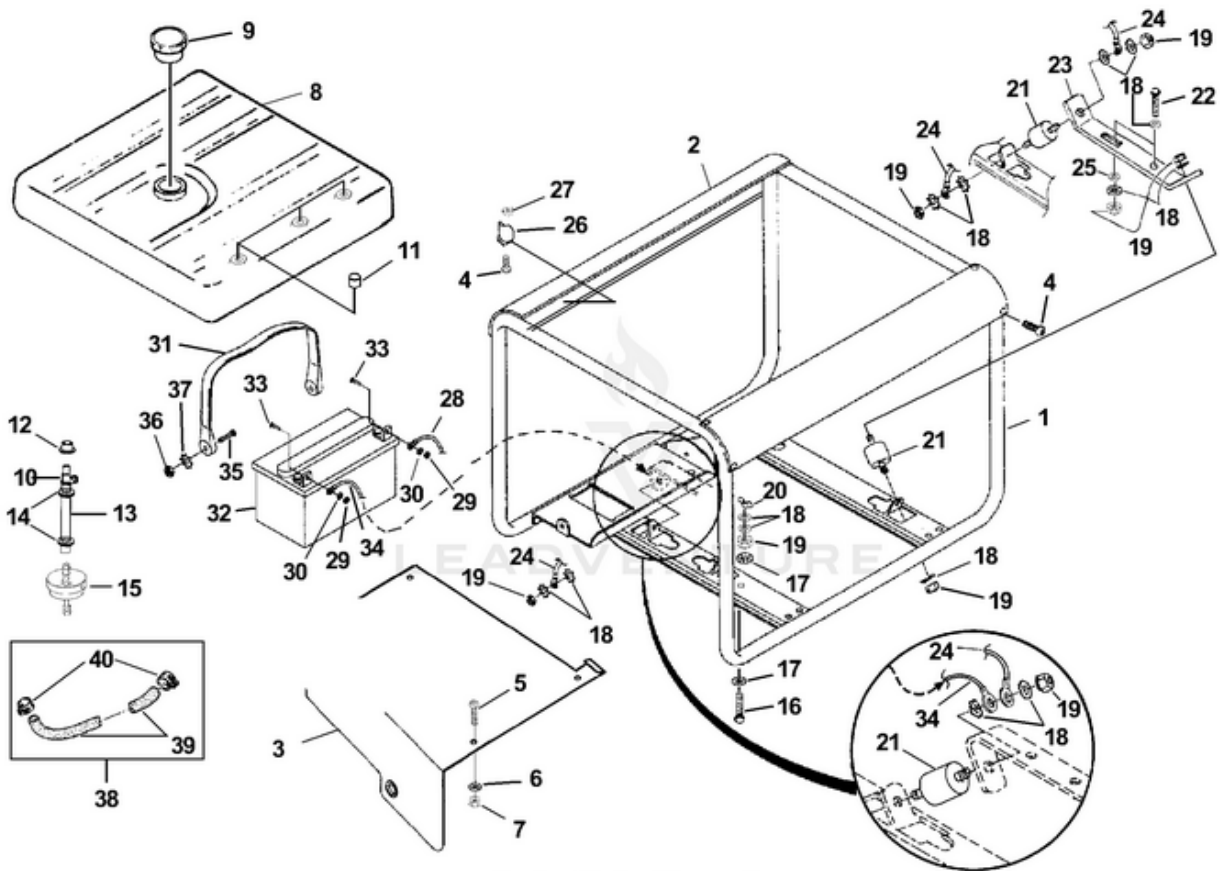

LRX5600 Generator UT-03822 - Frame - Fuel Tank

Rendered by LeadVenture, Inc.

Ref #	Part #	Description	Qty	Context Note
1	UP05219	Roll Cage-Recoil	1	
	UP05221	Roll Cage-Electric Start	1	
2	UP03460	Brace-Tank Support	2	
3	UP05222	Shield-Fuel Tank	1	
4	UP05732	Screw Serrated Hd.-Torx (10-24 X 1/2")	10	Torque Specs 25-35 In/Lbs; 2.8-4.0 Nm
5	UP03389	Screw-Pan Hd. (8-32 X 3/8")	4	Torque Specs 8-12 In/Lbs; .9-1.4 Nm
6	UP03410	Washer-Lock #8	4	
7	UP03393	Nut-Hex (8-32)	4	
8	UP05220	Fuel Tank (7 Gal.)	1	
9	UP03458	Cap-Fuel (2 1/4" Dia.)	1	
10	UP03476	Valve-Fuel	1	
11	UP03465	Pad-Fuel Tank	6	
12	UP03480	Bushing	1	
13	UP03486	Hose-Fuel (8")	1	
14	UP03434	Clip-Hose	2	
15	UP03697	Fuel Filter	1	
16	UP03382	Screw-Hex Hd. (5/16-18 X 1 1/4")	1	Torque Specs 145-155 In/Lbs; 16.4-17.5 Nm
17	UP03479	Washer, Lock -Int - Ext. (3/8")	2	
18	UP03413	Washer-Lock (int.)	18	
19	UP03397	Nut-Hex (5/16-18)	11	
20	UP03395	Nut-Wing (5/16-18)	1	
21	UP03538	Isolator	4	
22	UP03381	Screw-Hex Hd. (5/16-18 X 3/4")	2	Torque Specs 145-155 In/Lbs; 16.4-17.5 Nm
23	UP03535	Support - Eng.	1	
24	UP03511	Ground Strap	2	
25	UP03416	Washer-Flat	1	
26	UP04088	Stop-Tank	2	
27	UP04217	Nut	2	
	UP03520	Battery & Cable Kit	1	
28	UP03453	Battery Cable (Red to Switch)	1	Torque Specs 25-35 In/Lbs; 2.8-4.0 Nm
29	UP03399	Nut-Hex (1/4-20)	4	
30	UP03409	Washer-Lock	2	
31	UP03455	Strap-Battery Hold Down	1	
32	UP03494	Battery (12 Volt)	1	
33	UP03380	Screw-Hex Hd (1/4-20 x 5/8")	2	
34	UP03456	Battery Cable (Black to Ground)	1	Torque Specs 40-50 In/Lbs
35	UP03468	Screw-Shoulder (10-32 x 1/4")	2	
36	UP03394	Nut-Hex (10-32)	2	
37	UP03411	Washer-Lock	2	Torque Specs 12-16 In/Lbs
38	UP05101	Fuel Pipe	1	
39	UP05015	Rubber Pipe	1	
40	UP04016	Hose Clamp	2	