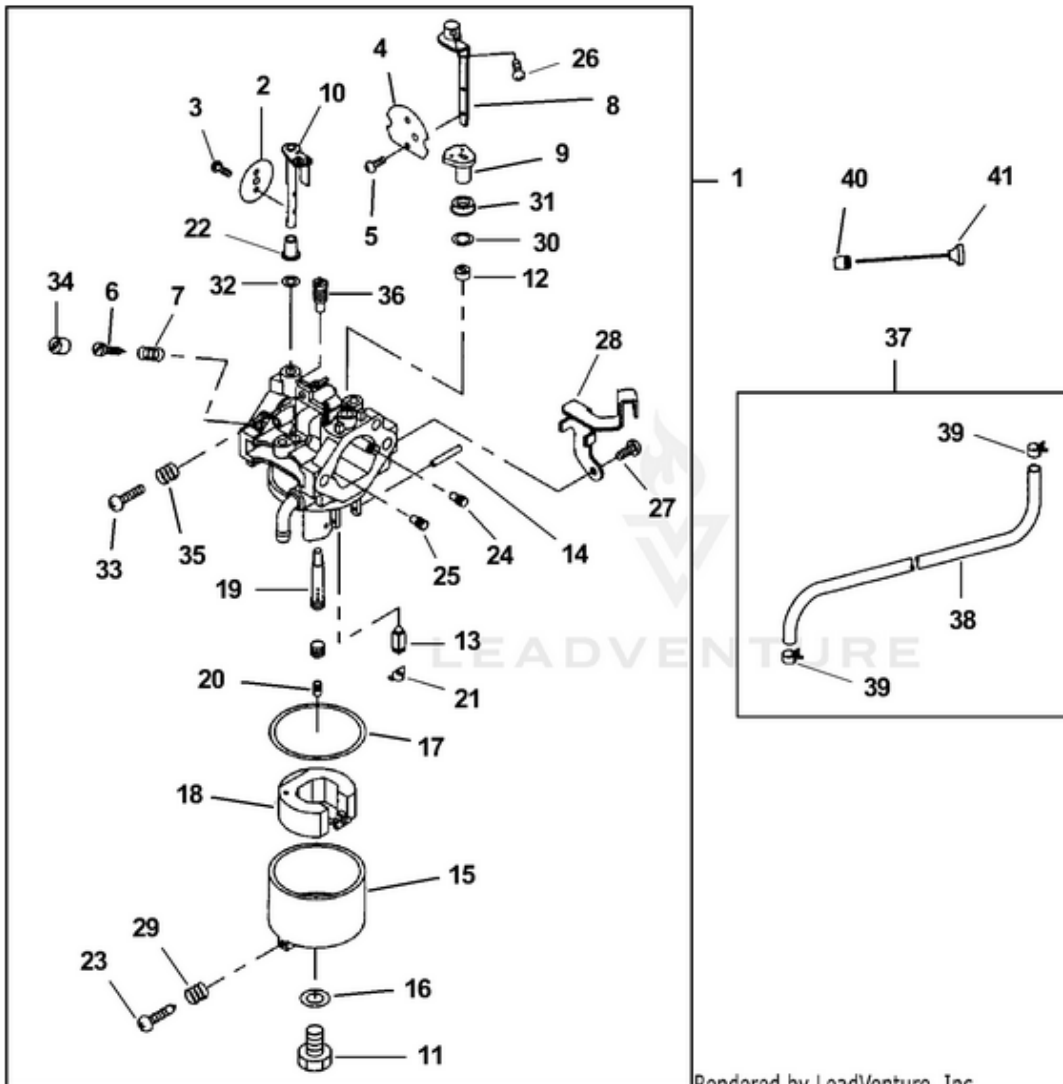

LRX5600 Generator UT-03822 - Carburetor

Rendered by LeadVenture, Inc.

Ref #	Part #	Description	Qty	Context Note
1	UP05075	Carburetor	1	
2	UP05076	Throttle valve	1	
3	UP03314	Screw	2	
4	UP05077	Choke valve	1	
5	UP03316	Screw	2	
6	UP05078	Pilot jet	1	
7	UP03318	Spring	1	
8	UP05079	Choke lever	1	
9	UP03320	Ring	1	
10	UP05080	Throttle shaft	1	
11	UP05081	Bolt	1	Torque Specs 49 In/Lbs; 6.5 Nm
12	UP03323	Ring	1	
13	UP05082	Needle valve	1	
14	UP03325	Float pin	1	
15	UP05083	Float chamber body	1	
16	UP03327	Packing	1	
17	UP03328	Chamber packing	1	
18	UP05087	Float	1	
19	UP05088	Main nozzle	1	
20	UP05089	Main jet	1	
21	UP05090	Clip	1	
22	UP05091	Ring	1	
23	UP05092	Screw	1	
24	UP05093	Air jet	1	
25	UP05094	Air jet	1	
26	UP05096	Screw	1	
27	UP05097	Screw	1	
28	UP05098	Bracket	1	
29	UP05099	Spring	1	
30	UP05100	Seal	1	
31	UP03336	Cap	1	
32	UP03333	Seal	1	
33	UP03334	Adj screw	1	
34	UP03340	Cap	1	
35	UP03338	Spring	1	
36	UP05078	Pilot Jet	1	
37	UP05101	Fuel Pipe	1	
38	UP05015	Rubber Pipe	1	
39	UP04016	Hose Clamp	2	
40	UP04998	Grommet	1	
41	UP05001	Knob cp	1