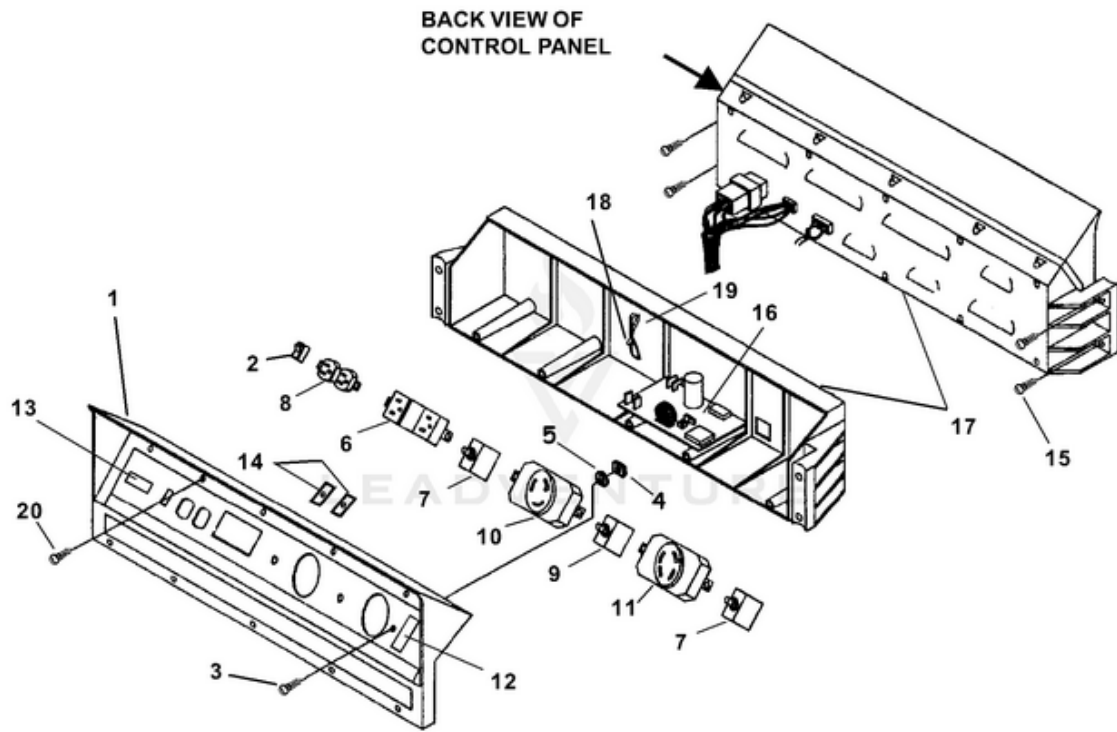

LRX5600 Generator UT-03822 - Control Panel

Rendered by LeadVenture, Inc.

Ref #	Part #	Description	Qty	Context Note
1	UP03528	Control Panel	1	
2	UP03438	Switch	1	
3	UP03389	Screw-Pan Hd. (8-32 X 7/8")	8	Torque Specs 12-14 In/Lbs; 1.4-1.6 Nm
4	UP03393	Nut-Hex	8	
5	UP03410	Washer-Lock	8	
6	UP03110	Receptacle (GFCI)	1	
7	UP03489	Circuit Breaker (20 amp)	2	
8	UP03498	Receptacle-Duplex	1	
9	UP03469	Circuit Breaker (30 amp)	1	
10	UP03477	Receptacle-Locking (120V)	1	
11	UP03478	Receptacle-Locking (240V)	1	
12	UP04800	Volt Meter	1	
13	UP04799	Hour Meter	1	
14	UP03501	Rubber Bumper	2	
15	UP03420	Screw-Torx Hd. (10-24 X 1/2")	4	Torque Specs 25-35 In/Lbs; 2.8-4.0 Nm
16	UP00087	Control Board	1	
17	UP03466	Control Panel-Back	1	
18	UP03468	Clip, Tie	1	
19	UP03454	Tie, Cable	1	
20	UP03405	Screw, Plastite (8-16 X 3/4")	10	Torque Specs 15-20 In/Lbs; 1.7-2.3 Nm