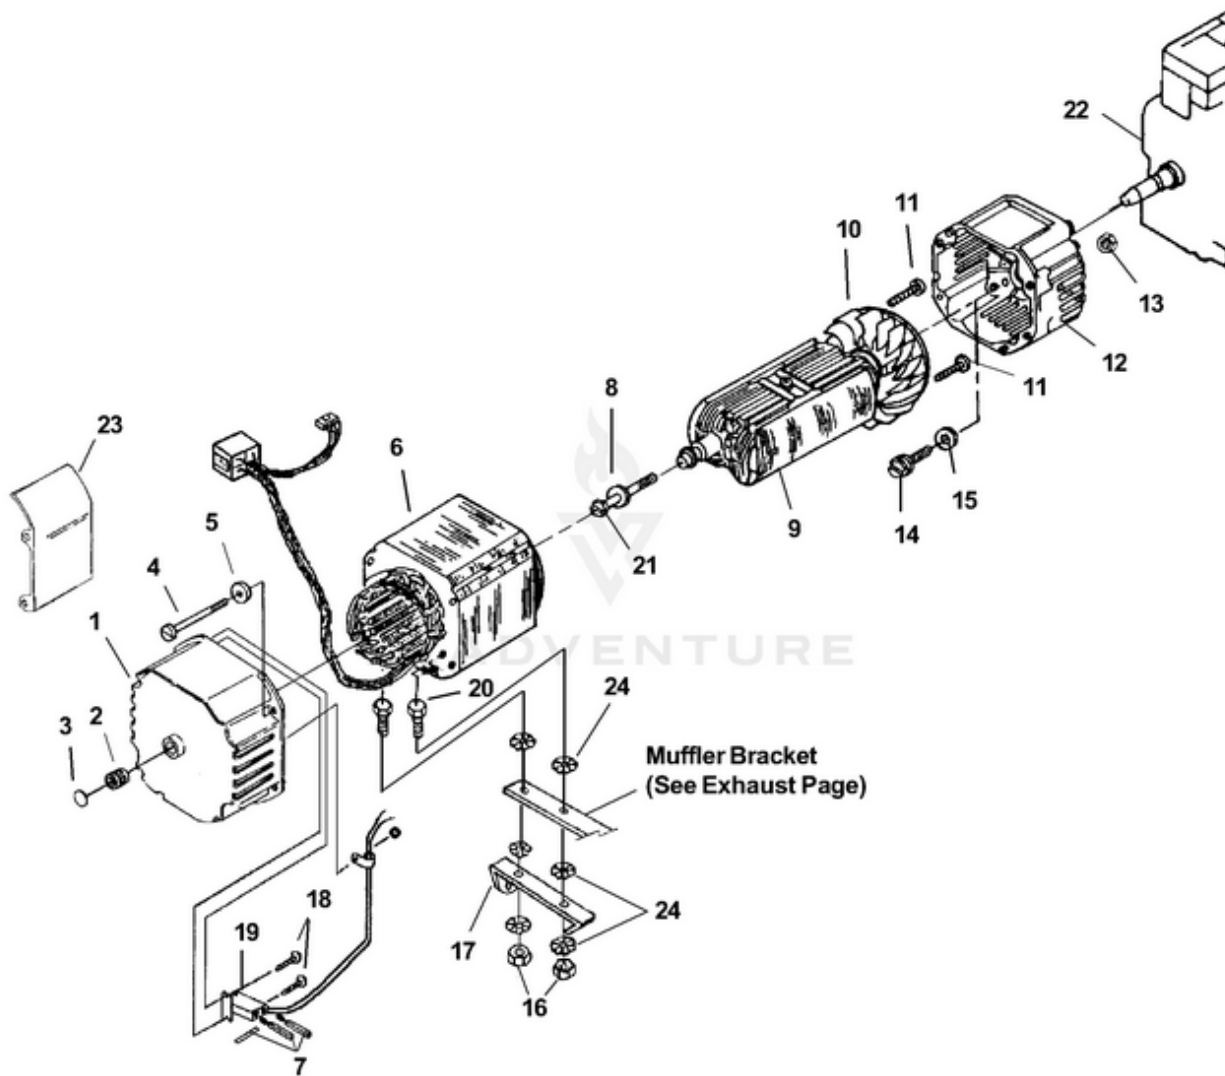

LRX5600 Generator UT-03822 - Brush Head -Generator

Rendered by LeadVenture, Inc.

Ref #	Part #	Description	Qty	Context Note
1	UP03527	Complete Brush Head	1	
2	UP03450	Bearing-Needle	1	
3	UP03437	Plug-Expansion	1	
4	UP03430	Bolt-Stator	4	Torque Specs 60-80 In/Lbs; 6.8-9.0 Nm
5	UP03418	Washer-Flat (1/4")	4	
6	A06770AS	(Stator & Harness)	1	Also order Decal Kit P/N UP04905
7	UP03736	Brush & Retainer Kit	1	
8	UP03407	Washer-Lock (5/16")	1	
9	UP03749	Rotor	1	
10	UP03737	Fan-Generator	1	
11	UP03403	Screw-Pan Hd. (6-19 X 3/4")	4	Torque Specs 12-16 In/Lbs; 1.4-1.8 Nm
12	UP04853	End Bell	1	
13	UP03400	Nut-Hex (1/4-20)	4	
14	UP03384	Screw-Hex Hd. (3/8-16 x .875)	4	Torque Specs 240-250 In/Lbs; 27.1-28.2 Nm
15	UP03412	Washer-Lock	4	
16	UP03397	Nut-Hex (5/16-18)	2	
17	UP03459	Bracket-Generator Support	1	
18	UP03403	Screw-Plastite (6/19 X 3/4")	2	Torque Specs 12-16 In/Lbs; 1.4-1.8 Nm
19	UP03449	Brush Holder	1	
20	80085	Screw- Hex Hd. (5/16-18 X 1")	2	Torque Specs 150-155 In/Lbs; 16.9-17.5 Nm
21	UP03425	Bolt-Rotor	1	Torque Specs 100-140 In/Lbs; 11.3-15.8 Nm
22	UP04475	Engine (EH36)	1	
23	UP05403	Brush Shield	1	
24	UP03479	Washer-Lock	6	
	UP04905	Decal Kit