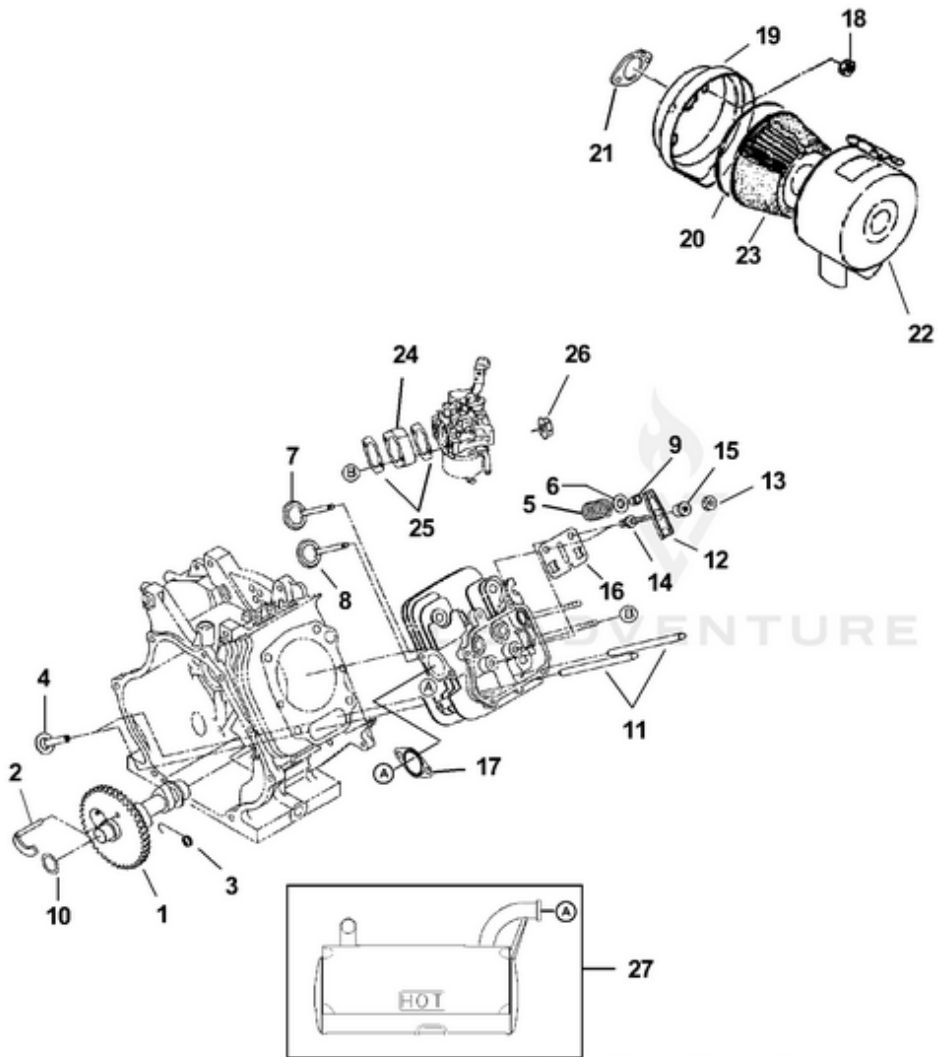

LRX5600 Generator UT-03822 - Exhaust

Rendered by LeadVenture, Inc.

Ref #	Part #	Description	Qty	Context Note
1	UP04938	Camshaft	1	
2	UP04939	Release lever cp	1	
3	UP04940	Return spring	1	
4	UP03957	Tappet	2	
5	UP04416	Valve spring	2	
6	UP04942	Spring retainer	2	
7	UP04943	Intake valve	1	
8	UP04944	Exhaust valve	1	
9	UP04419	Collet, valve	4	
10	UP04945	Spacer T=0.6	1	
	UP04946	Spacer T=0.7	1	
	UP04947	Spacer T=0.8	1	
11	UP04948	Push rod	2	
12	UP04949	Rocker arm	2	
13	UP04950	Nut	2	Torque Specs 62 In/Lbs; 7 Nm
14	UP04951	Bolt, pivot	2	
15	UP04952	Pivot	2	
16	UP04953	Guide plate	2	
17	UP04954	Gasket, exhaust	1	
18	UP04979	Cap nut	1	
19	UP04981	Cleaner base cp	1	
20	UP04983	Packing	1	
21	UP04984	Packing	1	
22	UP04985	Cleaner cover	1	
23	UP04978	Element, Air Cleaner	1	
24	UP04986	Insulator	1	
25	UP04987	Gasket, insulator	2	
26	UP03987	Flange nut	2	
27	UP04990	Muffler	1