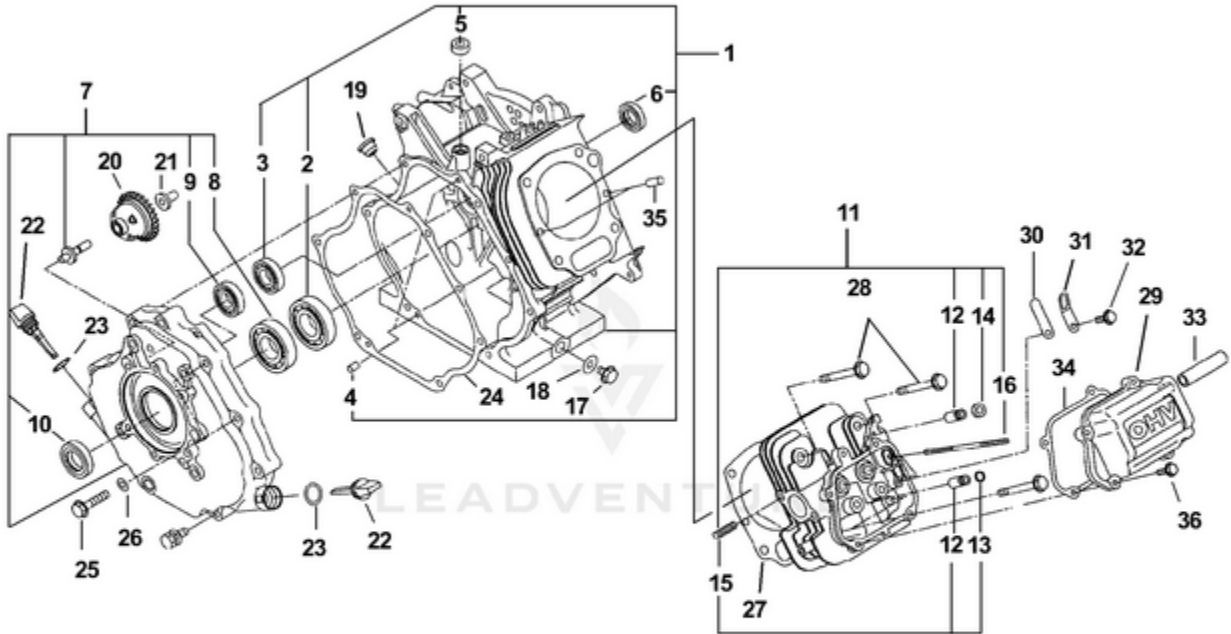

LRX5600 Generator UT-03822 - Crankcase

Rendered by LeadVenture, Inc.

Ref #	Part #	Description	Qty	Context Note
1	UP04895	Crankcase	1	
2	UP04899	Ball bearing	1	
3	UP04900	Ball bearing	1	
4	UP03220	Dowel pin	2	
5	UP04902	Oil seal	1	
6	UP04898	Oil seal	1	
7	UP04904	Main bearing cover	1	
8	UP04899	Ball bearing	1	
9	UP04900	Ball bearing	1	
10	UP04898	Oil seal	1	
11	UP04911	Cylinder head	1	
12	UP03740	Valve guide	2	
13	UP04896	Clip	1	
14	UP04897	Seal, Int valve	1	
15	UP03221	Stud	2	
16	UP04901	Stud	2	
17	UP03223	Plug	2	
18	UP03224	Gasket	2	
19	UP04903	Plug, rubber	1	
20	UP04906	Governor gear cp	1	
21	UP03229	Governor sleeve	1	
22	UP04907	Oil gauge	2	
23	UP04908	Gasket	2	
24	UP04909	Bearing cover gasket	1	
25	UP04910	Flange, bolt	7	Torque Specs 150-162 In/Lbs; 17-18.5 Nm
26	UP03993	Washer	2	
27	UP04912	Head gasket	1	
28	UP04913	Flange bolt	4	Torque Specs 159-188 In/Lbs; 18.0-21.2 Nm
29	UP04914	Rocker cover cp	1	
30	UP04915	Retainer plate	1	
31	UP04916	Leaf valve	1	
32	UP03274	Flange bolt	1	
33	UP04917	Rubber pipe	1	
34	UP04918	Gasket rocker cover	1	
35	UP03220	Dowel pin	2	
36	UP03984	Flange bolt	4	Torque Specs 72-84 In/Lbs; 8.0-9.5 Nm
37	UP04919	Oil shelter plate	1	(Not Shown)