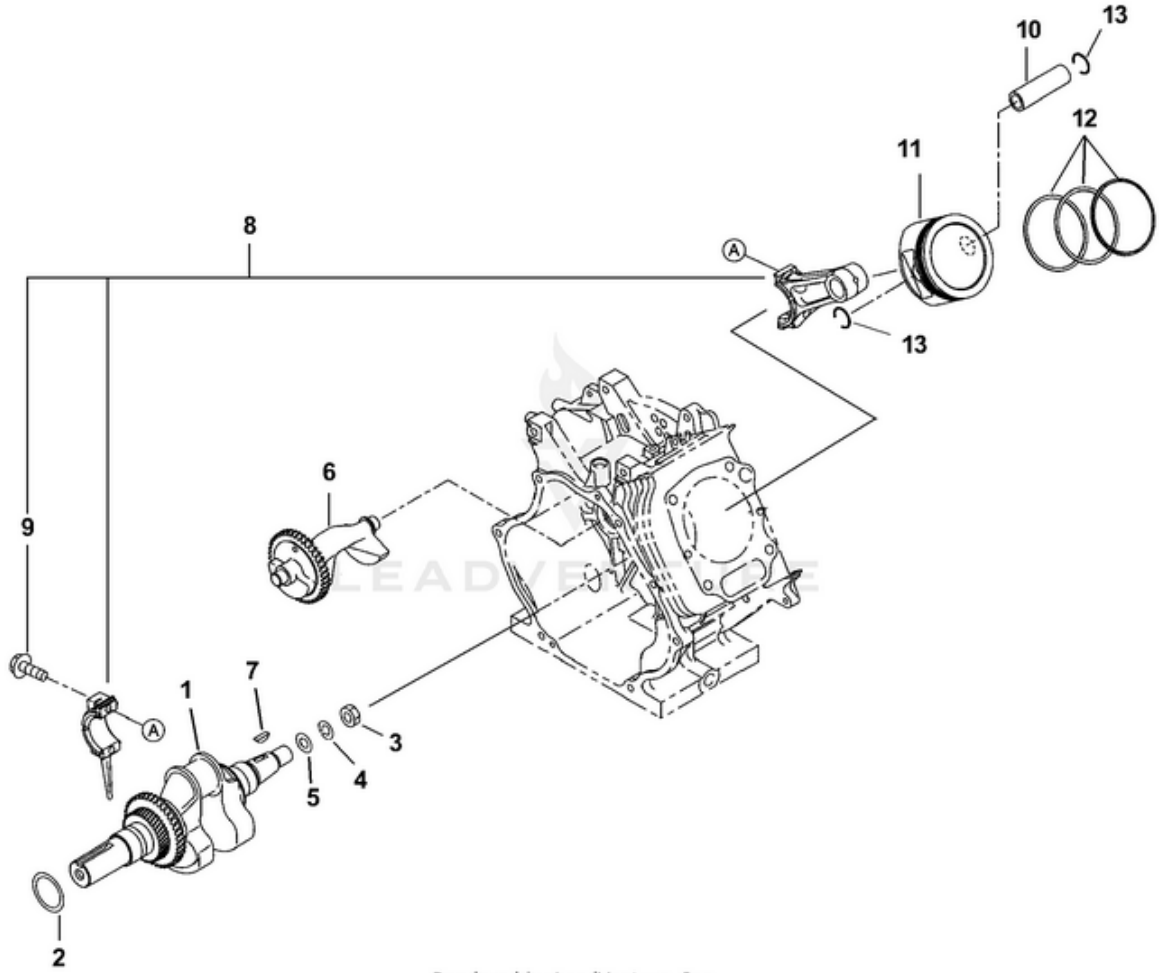

LRX5600 Generator UT-03822 - Crankshaft - Piston

Rendered by LeadVenture, Inc.

Ref #	Part #	Description	Qty	Context Note
1	UP04920	Crankshaft cp	1	
2	UP04921	Spacer (.6)	1	
	UP04922	Spacer (.8)	1	
	UP04923	Spacer (1.0)	1	
3	UP04924	Nut	1	Torque Specs 434-470 In/Lbs; 49.0-53.1 Nm
4	UP03250	Spring washer	1	
5	UP04925	Washer	1	
6	UP04926	Balancer shaft	1	
7	UP04927	Woodruff key	1	
8	UP04928	Connecting rod	1	
9	UP04929	Connecting rod bolt	2	Torque Specs 122-145 In/Lbs; 13.8-16.4 Nm
10	UP04930	Piston pin	1	
11	UP04931	Piston	1	
	UP04932	Piston (.25)	1	
	UP04933	Piston (.5)	1	
12	UP04934	Piston ring set	1	(Std)
	UP04935	Piston ring set (.25)	1	
	UP04937	Piston ring set (.5)	1	
13	UP04936	Clip	2