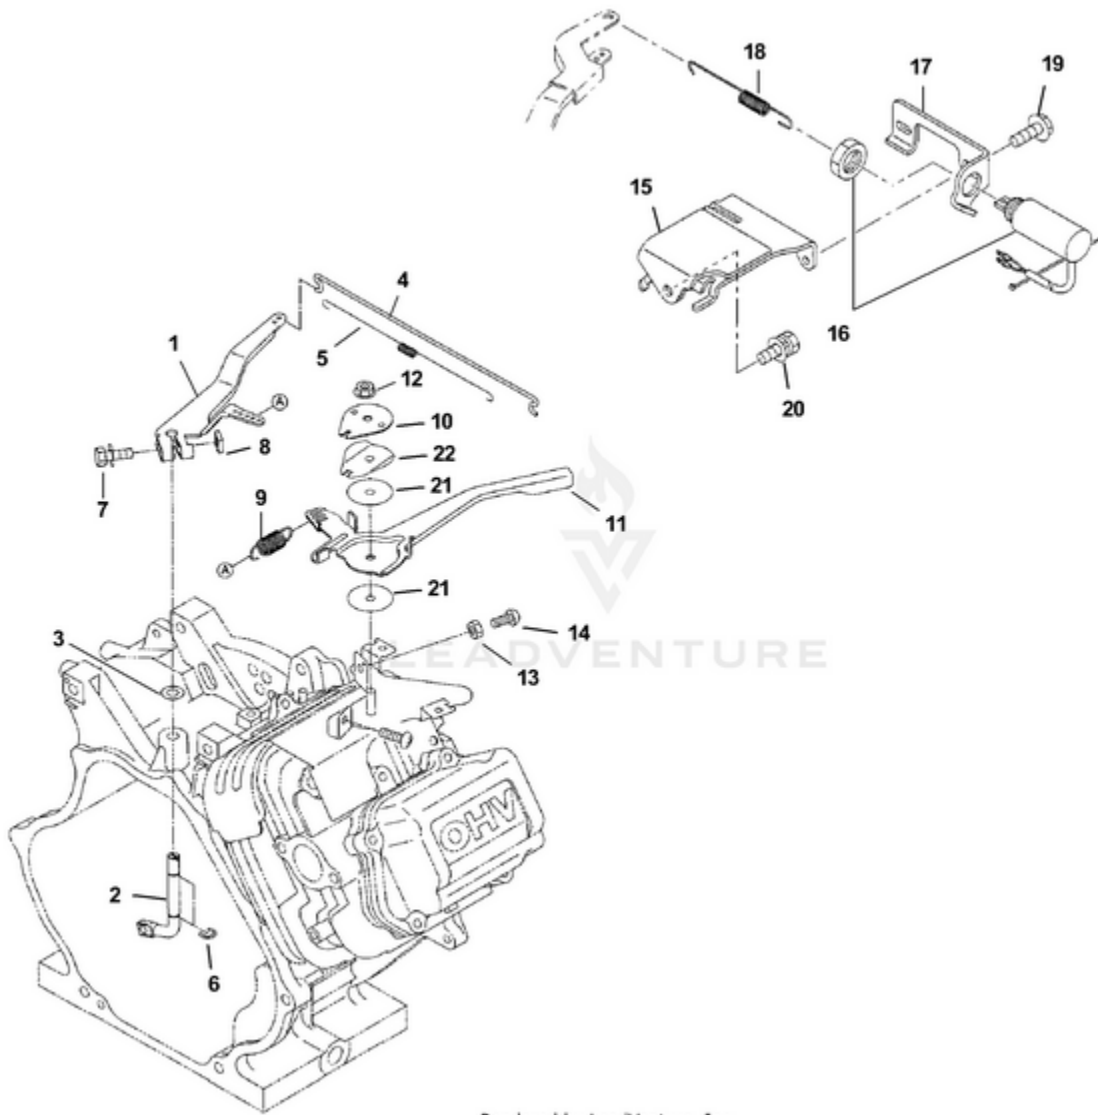

LRX5600 Generator UT-03822 - Governor

Rendered by LeadVenture, Inc.

Ref #	Part #	Description	Qty	Context Note
1	UP04988	Governor lever	1	
2	UP04989	Governor shaft	1	
3	UP03993	Washer	1	
4	UP04991	Governor rod	1	
5	UP04992	Rod spring	1	
6	UP03292	Clip	2	
7	UP03996	Bolt & washer	1	
8	UP03294	Nut	1	
9	UP04994	Governor spring	1	
10	UP03296	Stop plate	1	
11	UP04996	Speed control lever	1	
12	UP04997	Self lock nut	1	
13	UP03299	Nut	1	
14	UP05000	Screw, panhead	1	Torque Specs 65-80 In/Lbs; 7.3-9.0 Nm
15	UP05055	Bracket, solenoid 1 cp	1	
16	UP05056	Solenoid	1	
17	UP05057	Bracket, solenoid 2 cp	1	
18	UP05058	Spring, solenoid	1	
19	UP05059	Bolt and washer	2	
20	UP03293	Bolt and washer	1	
21	UP06616	Friction Washer	2	
22	UP03297	Spring Washer	1