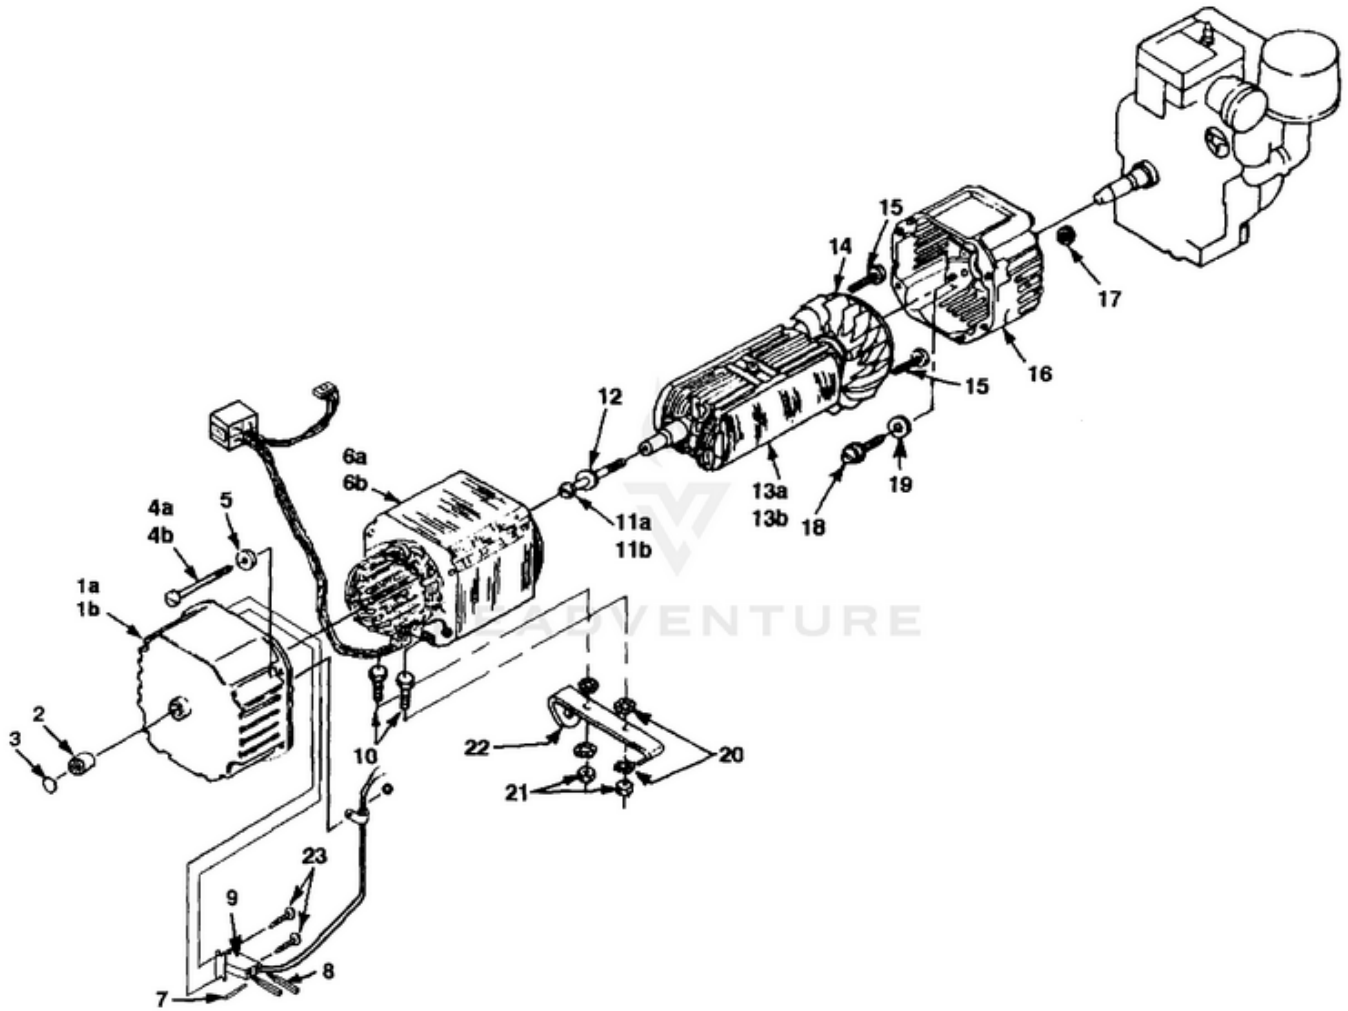

LRI5500/CSA Generator UT-03792 - Generator End

Rendered by LeadVenture, Inc.

Ref #	Part #	Description	Qty	Context	Note
1A	A07068	COMP. BRUSH HEAD(LRI4400 & LRIE4400, LRI5500, LRIE5500)	1		
1B	A07124	COMP. BRUSH HEAD(LRI4400/CSA, LRIE4400/CSA, LRI5500/CSA, LRIE5500/CSA)	1		
2	03044	BEARING-Needle	1		
3	02438	EXPANDER-Plug	1		
4A	4885307	BOLT-Stator (LRI & LRIE 4400'S)	4		
4B	4885301	BOLT-Stator (LRI & LRIE 5500'S)	4		
5	84124	WASHER-Flat	4		
6A	A06771S	STATOR & HARNESS (LRI & LRIE4400'S)	1		
6B	A06770S	STATOR & HARNESS (LRI & LRIE5500'S)	1		
	A03035	BRUSH & RETAINER KIT	1		
7	02857	PIN	1		
8	02664	BRUSH	2		
9	02365	BRUSH HOLDER	1		
10	80083	SCREW-Hex Hd. (5/16-18 X 3/4")	2		
11A	4885210	BOLT-Rotor (LRI & LRIE 4400'S)	1		
11B	4885207	BOLT-Rotor (LRI & LRIE 5500'S)	1		
12	83002	WASHER-Lock (5/16")	1		
13A	A02799AS	ROTOR (LRI & LRIE 4400'S)	1		
13B	A02798AS	ROTOR (LRI & LRIE 5500'S)	1		
14	A04013	FAN-Generator	1		
15	82526	SCREW-Pan Hd. (6-19 X 3/4")	4		
16	020267	END BELL	1		
17	81267	NUT-Hex (1/4-20)	4		
18	80187	SCREW-Hex Hd. (3/8-16 X 3/4")	4		
19	83078	WASHER-Lock	4		
20	83033	WASHER-Lock (int./ext.)	4		
21	81162	NUT-Hex (5/16-18)	2		
22	063781	GENERATOR SUPPORT	1		
23	82526	SCREW-Pan Hd. (6-19 X 3/4")	2