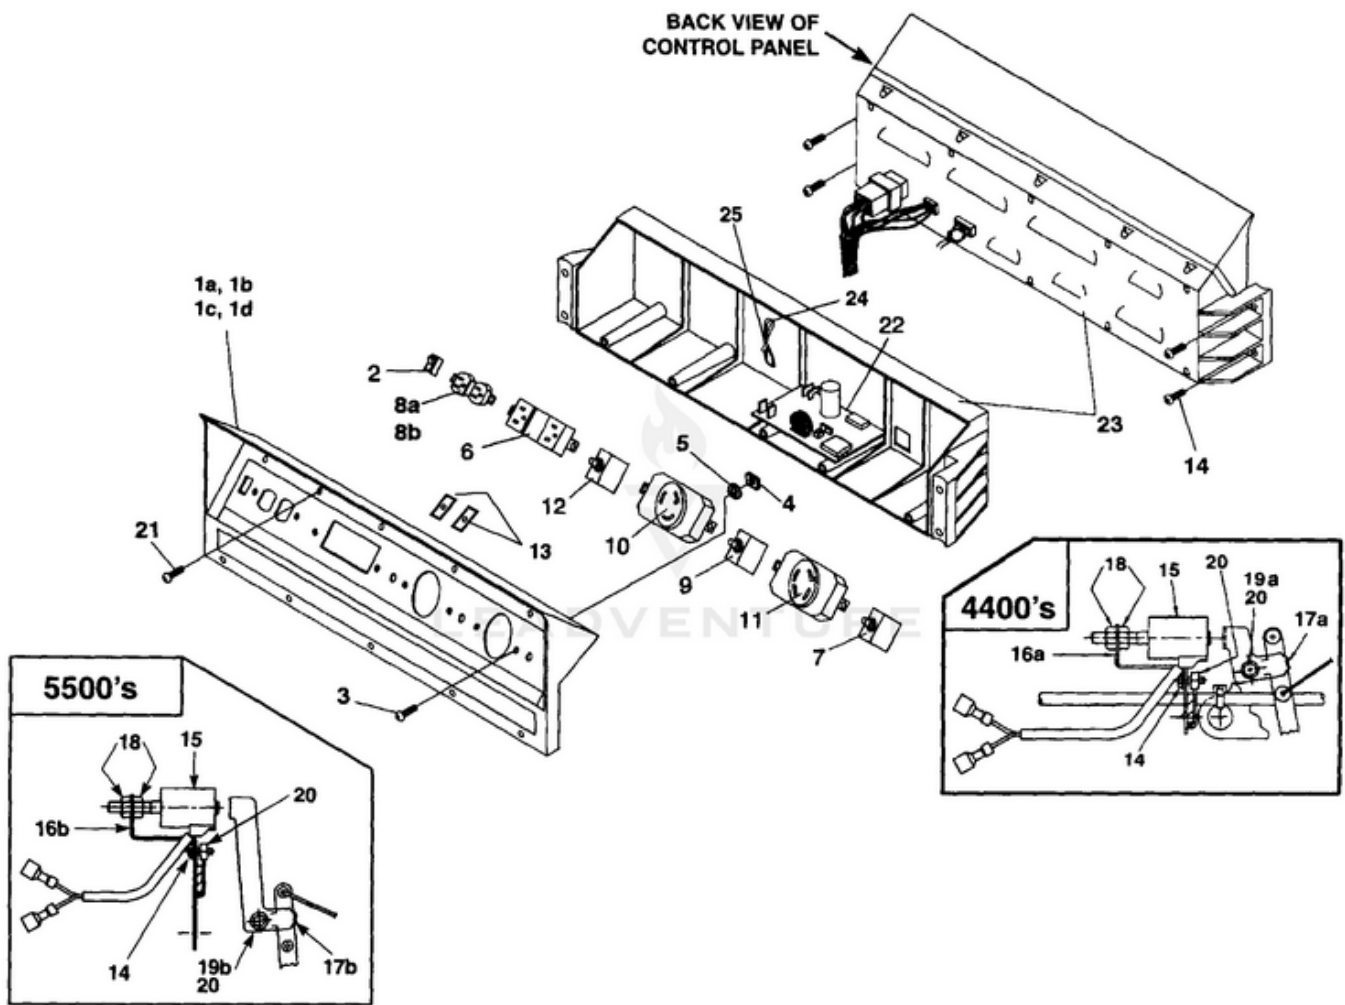

LRI5500/CSA Generator UT-03792 - Control Panel

Rendered by LeadVenture, Inc.

Ref #	Part #	Description	Qty	Context Note
1A	A07101A	CONTROL PANEL (LRI4400, LRIE4400)	1	
1B	A07067A	CONTROL PANEL (LRI5500, LRIE5500)	1	
1C	A07122	CONTROL PANEL (LRI4400/CSA, LRIE4400/CSA)	1	
1D	A07121	CONTROL PANEL (LRI5500/CSA, LRIE5500/CSA)		
2	02497	SWITCH	1	
3	80577	SCREW-Pan Hd. (8-32 X 7/8")	8	
4	81009	NUT-Hex	8	
5	83022	WASHER-Lock	8	
6	04058	RECEPTACLE (GFCI)	1	
7	49831A	CIRCUIT BREAKER (20 amp)	2	
8A	51373	RECEPTACLE-Duplex (LRI4400, LRIE4400, LRI5500, LRIE5500)	1	
8B	49803A	RECEPTACLE-Duplex (120 V) (LRI4400/CSA)	1	
9	06692A	CIRCUIT BREAKER (30 amp)	1	
10	42601	RECEPTACLE-Locking (120V)	1	
11	46508	RECEPTACLE-Locking (240V)	1	
12	01649A	CIRCUIT BREAKER (15 amp)	2	(LRI4400/CSA, LRIE4400/CSA, LRI5500/CSA, LRIE5500/CSA LRIE4400/CSA, LRI5500/CSA, LRIE/5500/CSA)
13	98792	RUBBER BUMPER	2	
14	96620	SCREW-Torx Hd. (10-24 X 1/2)	4	
15	A07062	ELECTROMAGNET	1	
16A	070781	BRACKET (8HP) (4400's)	1	
16B	070661	BRACKET (11HP) (5500's)	1	
17A	070791	PADDLE (8HP) (4400's)	1	
17B	070651	PADDLE (11HP) (5500's)	1	
18	810652	NUT-Hex (1/4-28) (4400 & 5500)	2	
19A	80049	SCREW-Hex Hd. (1/4-20 X 5/8") (4400 & 5500)	1	
19B	80049	SCREW-Hex Hd. (1/4-20 X 5/8") (4400 & 5500)	1	
20	81227	SPEED Nut (8-32) (4400 & 5500)	2	
21	82536	SCREW-Plastite (8-16 X 3/4")	10	
22	A06257	CONTROL BOARD	1	
23	066461	CONTROL PANEL-Back	1	
24	46840	TIE, Cable	1	
25	06655	Clip, Tie	1	