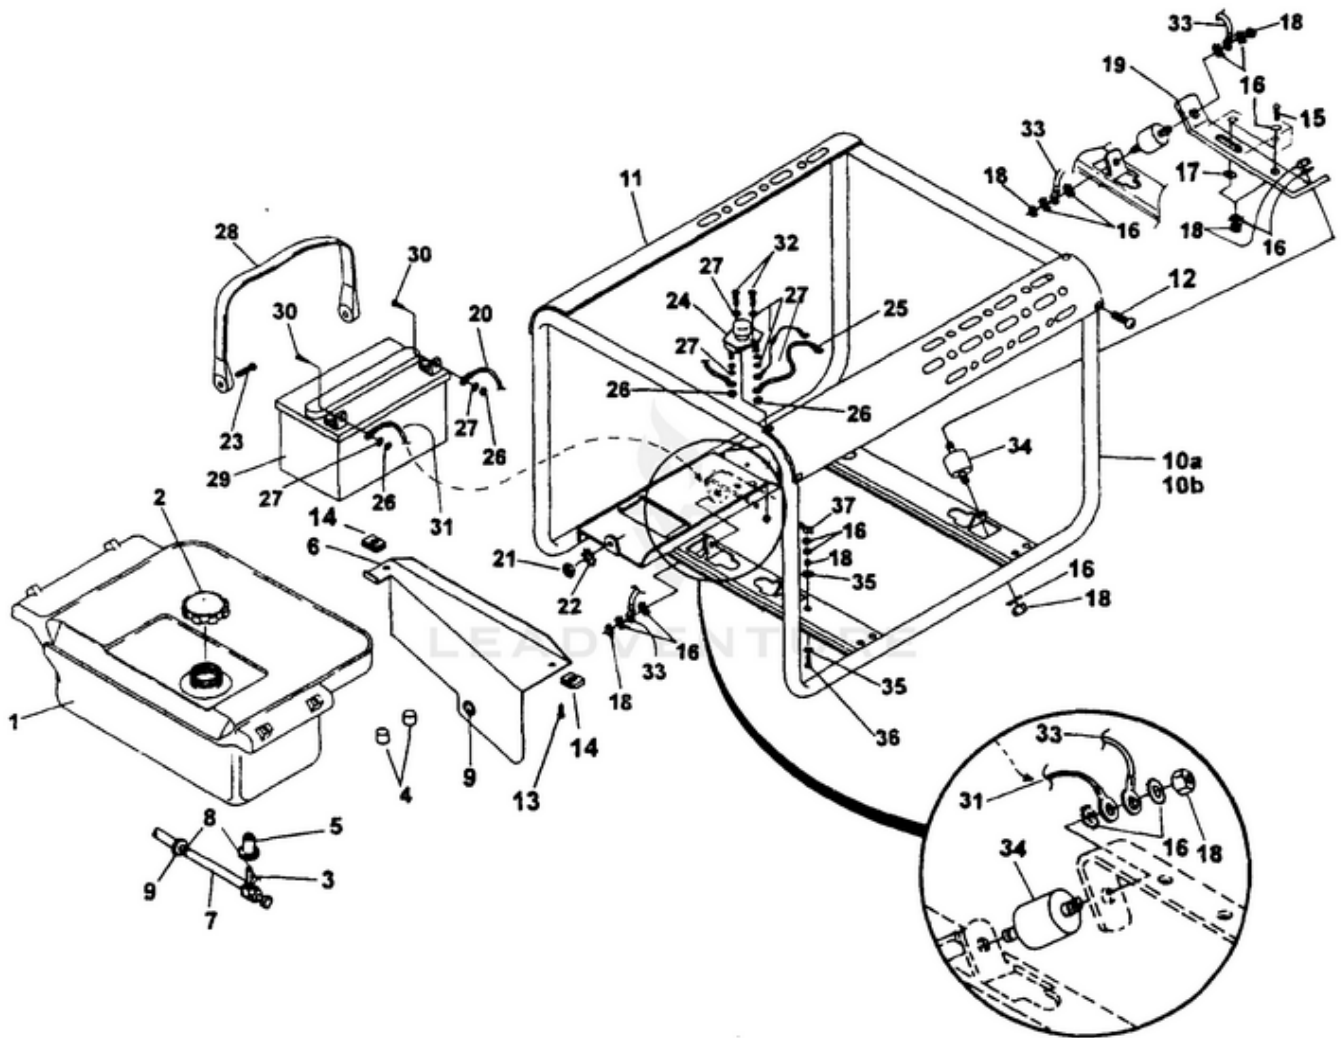

LRI5500/CSA Generator UT-03792 - Tank & Frame

Rendered by LeadVenture, Inc.

Ref #	Part #	Description	Qty	Context	Note
1	A04861	FUEL TANK (5 Gal.)	1		
2	04864	FUEL CAP (2 1/4" dia.)	1		
3	06642	VALVE-Fuel	1		
4	06644	PAD-Fuel Tank	4		
5	47222	BUSHING	1		
6	063881	SHIELD-Fuel Tank	1		
7	4958608	FUEL LINE	1		
8	49587	CLIP-Hose	2		
9	04818	BUSHING-Snap In	1		
10A	A06406	ROLL CAGE (LR4400, LR5500, LR4400/CSA, LR5500/CSA)	1		
10B	A06401	ROLL CAGE (LRE4400, LRE5500, LRE4400/CSA, LRE5500/CSA)	1		
11	063831	BRACE-Tank Support	2		
12	96620	SCREW-Torx (10-24 X 1/2")	8		
13	80577	SCREW-Pan Hd. (8-32 X 3/8")	2		
14	81227	NUT-Hi Speed	2		
15	80197	SCREW-Hex Hd. (5/16-18 X 2")	4		
16	83081	WASHER-Lock (int.)	16		
17	84046	WASHER-Flat	1		
18	81162	NUT-Hex (5/16-18)	15		
19	49265	SUPPORT-Engine	1		
20	A02532	CABLE-Battery (Red, Pos.)	1		
21	81010	NUT-Hex (10-32)	2		
22	83046	WASHER-Lock	2		
23	06665	SCREW-Shoulder (10-32 X 1/4")	2		
24	49705	SWITCH-Starter	1		
	A04799	BATTERY & CABLE KIT	1		
25	04800	BATTERY CABLE (Red, to Switch)	1		
26	81242	NUT-Hex (10-32)	4		
27	83009	WASHER-Lock	4		
28	048011	STRAP-Battery Hold Down	1		
29	49833A	BATTERY (12 Volt)	1		
30	80049	SCREW-Hex Hd. (1/4-20 X 5/8")	2		
31	04802	BATTERY CABLE (Black, to Ground)	1		
32	82477	SCREW-Hex Hd. (1/4-20 X 1/2")	2		
33	A49399	GROUND STRAP	2		
34	49367	ISOLATOR	4		
35	83033	WASHER-Lock (ext./int.)	6		
36	80088	SCREW-Hex Hd. (5/16-18 X 1 1/2")	1		
37	81015	NUT-Wing	1