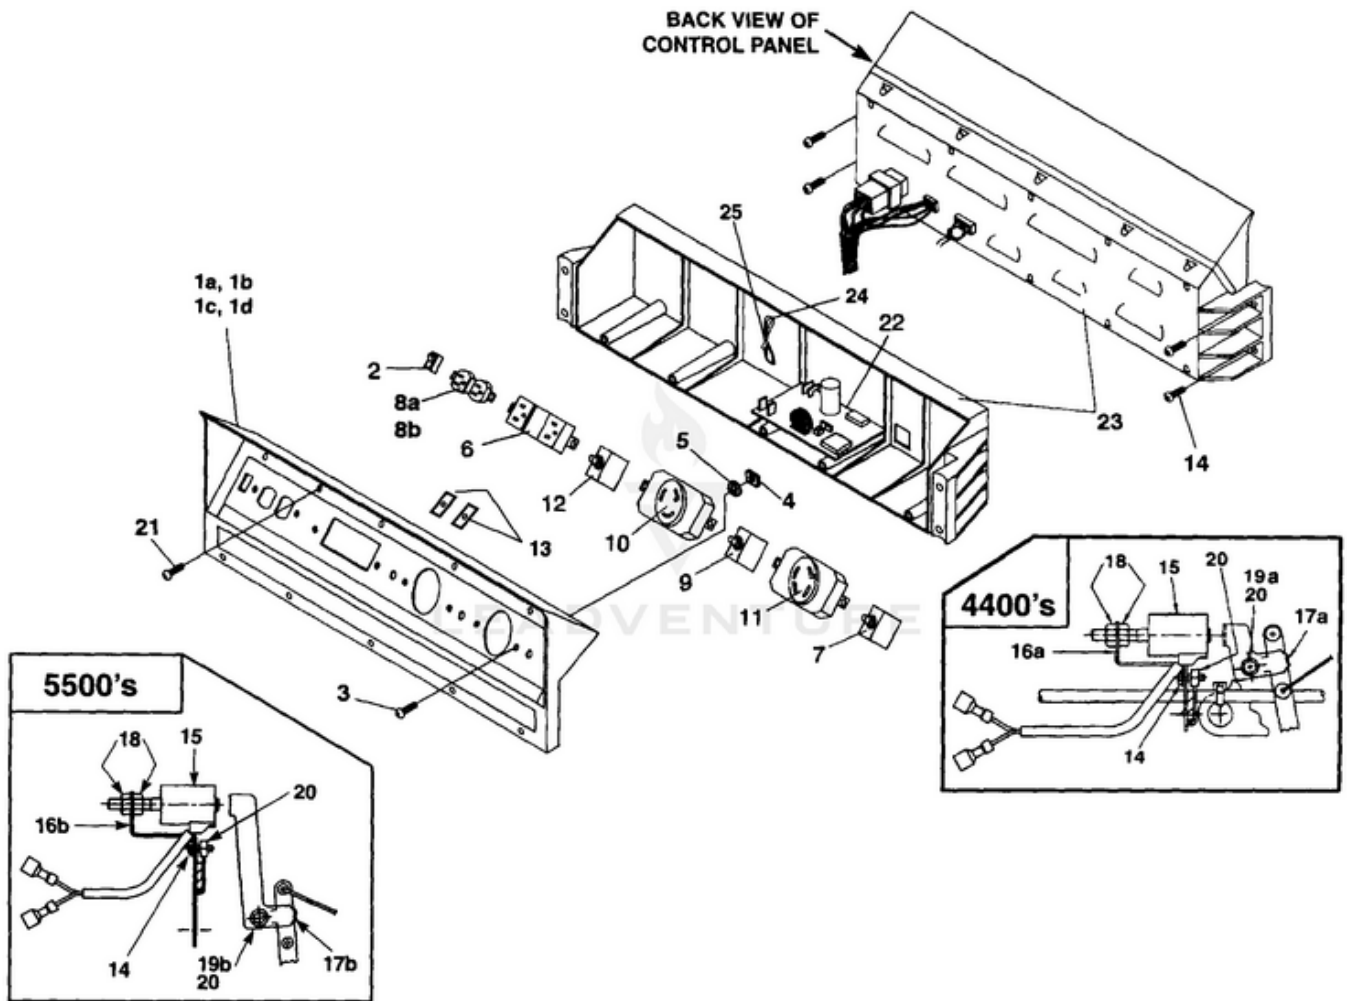

LRI5500 Generator UT-03791-A - Control Panel

Rendered by LeadVenture, Inc.

Ref #	Part #	Description	Qty	Context Note
1A	A07101A	CONTROL PANEL (LRI4400, LRIE4400)	1	
1B	A07067A	CONTROL PANEL (LRI5500, LRIE5500)	1	
1C	A07122	CONTROL PANEL (LRI4400/CSA, LRIE4400/CSA)	1	
1D	A07121	CONTROL PANEL (LRI5500/CSA, LRIE5500/CSA)		
2	02497	SWITCH	1	
3	80577	SCREW-Pan Hd. (8-32 X 7/8")	8	
4	81009	NUT-Hex	8	
5	83022	WASHER-Lock	8	
6	04058	RECEPTACLE (GFCI)	1	
7	49831A	CIRCUIT BREAKER (20 amp)	2	
8A	51373	RECEPTACLE-Duplex (LRI4400, LRIE4400, LRI5500, LRIE5500)	1	
8B	49803A	RECEPTACLE-Duplex (120 V) (LRI4400/CSA)	1	
9	06692A	CIRCUIT BREAKER (30 amp)	1	
10	42601	RECEPTACLE-Locking (120V)	1	
11	46508	RECEPTACLE-Locking (240V)	1	
12	01649A	CIRCUIT BREAKER (15 amp)	2	(LRI4400/CSA, LRIE4400/CSA, LRI5500/CSA, LRIE5500/CSA LRIE4400/CSA, LRI5500/CSA, LRIE/5500/CSA)
13	98792	RUBBER BUMPER	2	
14	96620	SCREW-Torx Hd. (10-24 X 1/2)	4	
15	A07062	ELECTROMAGNET	1	
16A	070781	BRACKET (8HP) (4400's)	1	
16B	070661	BRACKET (11HP) (5500's)	1	
17A	070791	PADDLE (8HP) (4400's)	1	
17B	070651	PADDLE (11HP) (5500's)	1	
18	810652	NUT-Hex (1/4-28) (4400 & 5500)	2	
19A	80049	SCREW-Hex Hd. (1/4-20 X 5/8") (4400 & 5500)	1	
19B	80049	SCREW-Hex Hd. (1/4-20 X 5/8") (4400 & 5500)	1	
20	81227	SPEED Nut (8-32) (4400 & 5500)	2	
21	82536	SCREW-Plastite (8-16 X 3/4")	10	
22	A06257	CONTROL BOARD	1	
23	066461	CONTROL PANEL-Back	1	
24	46840	TIE, Cable	1	
25	06655	Clip, Tie	1	