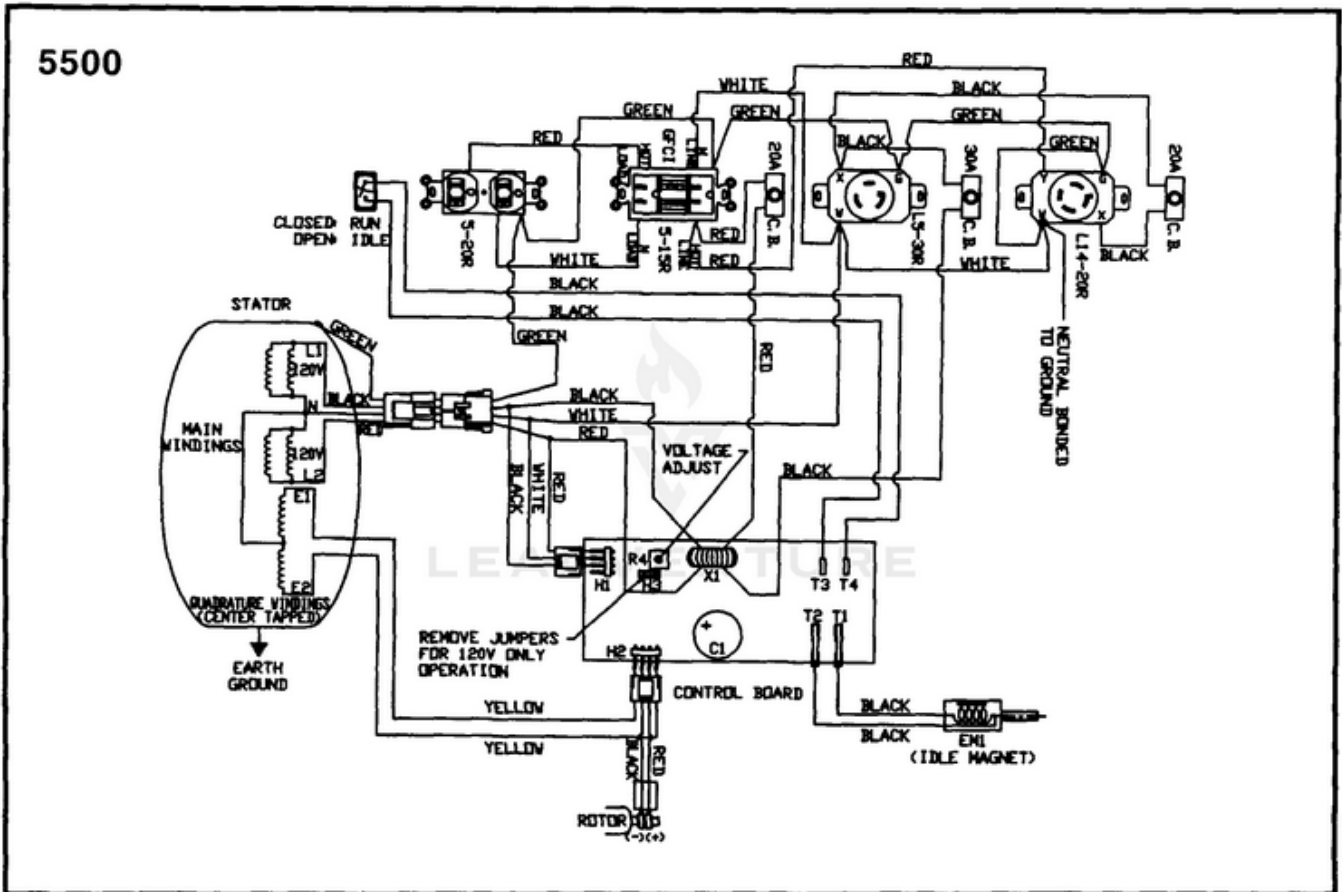

Ref #	Part #	Description	Qty	Context	Note
1	A04861	FUEL TANK (5 Gal.)	1		
2	04864	FUEL CAP (2 1/4" dia.)	1		
3	06642	VALVE-Fuel	1		
4	06644	PAD-Fuel Tank	4		
5	47222	BUSHING	1		
6	063881	SHIELD-Fuel Tank	1		
7	4958608	FUEL LINE	1		
8	49587	CLIP-Hose	2		
9	04818	BUSHING-Snap In	1		
10A	A06406	ROLL CAGE (LR4400, LR5500, LR4400/CSA, LR5500/CSA)	1		
10B	A06401	ROLL CAGE (LRE4400, LRE5500, LRE4400/CSA, LRE5500/CSA)	1		
11	063831	BRACE-Tank Support	2		
12	96620	SCREW-Torx (10-24 X 1/2")	8		
13	80577	SCREW-Pan Hd. (8-32 X 3/8")	2		
14	81227	NUT-Hi Speed	2		
15	80197	SCREW-Hex Hd. (5/16-18 X 2")	4		
16	83081	WASHER-Lock (int.)	16		
17	84046	WASHER-Flat	1		
18	81162	NUT-Hex (5/16-18)	15		
19	49265	SUPPORT-Engine	1		
20	A02532	CABLE-Battery (Red, Pos.)	1		
21	81010	NUT-Hex (10-32)	2		
22	83046	WASHER-Lock	2		
23	06665	SCREW-Shoulder (10-32 X 1/4")	2		
24	49705	SWITCH-Starter	1		
	A04799	BATTERY & CABLE KIT	1		
25	04800	BATTERY CABLE (Red, to Switch)	1		
26	81242	NUT-Hex (10-32)	4		
27	83009	WASHER-Lock	4		
28	048011	STRAP-Battery Hold Down	1		
29	49833A	BATTERY (12 Volt)	1		
30	80049	SCREW-Hex Hd. (1/4-20 X 5/8")	2		
31	04802	BATTERY CABLE (Black, to Ground)	1		
32	82477	SCREW-Hex Hd. (1/4-20 X 1/2")	2		
33	A49399	GROUND STRAP	2		
34	49367	ISOLATOR	4		
35	83033	WASHER-Lock (ext./int.)	6		
36	80088	SCREW-Hex Hd. (5/16-18 X 1 1/2")	1		
37	81015	NUT-Wing	1		

LRI5500 Generator UT-03791-A - Wiring Diagram

Rendered by LeadVenture, Inc.