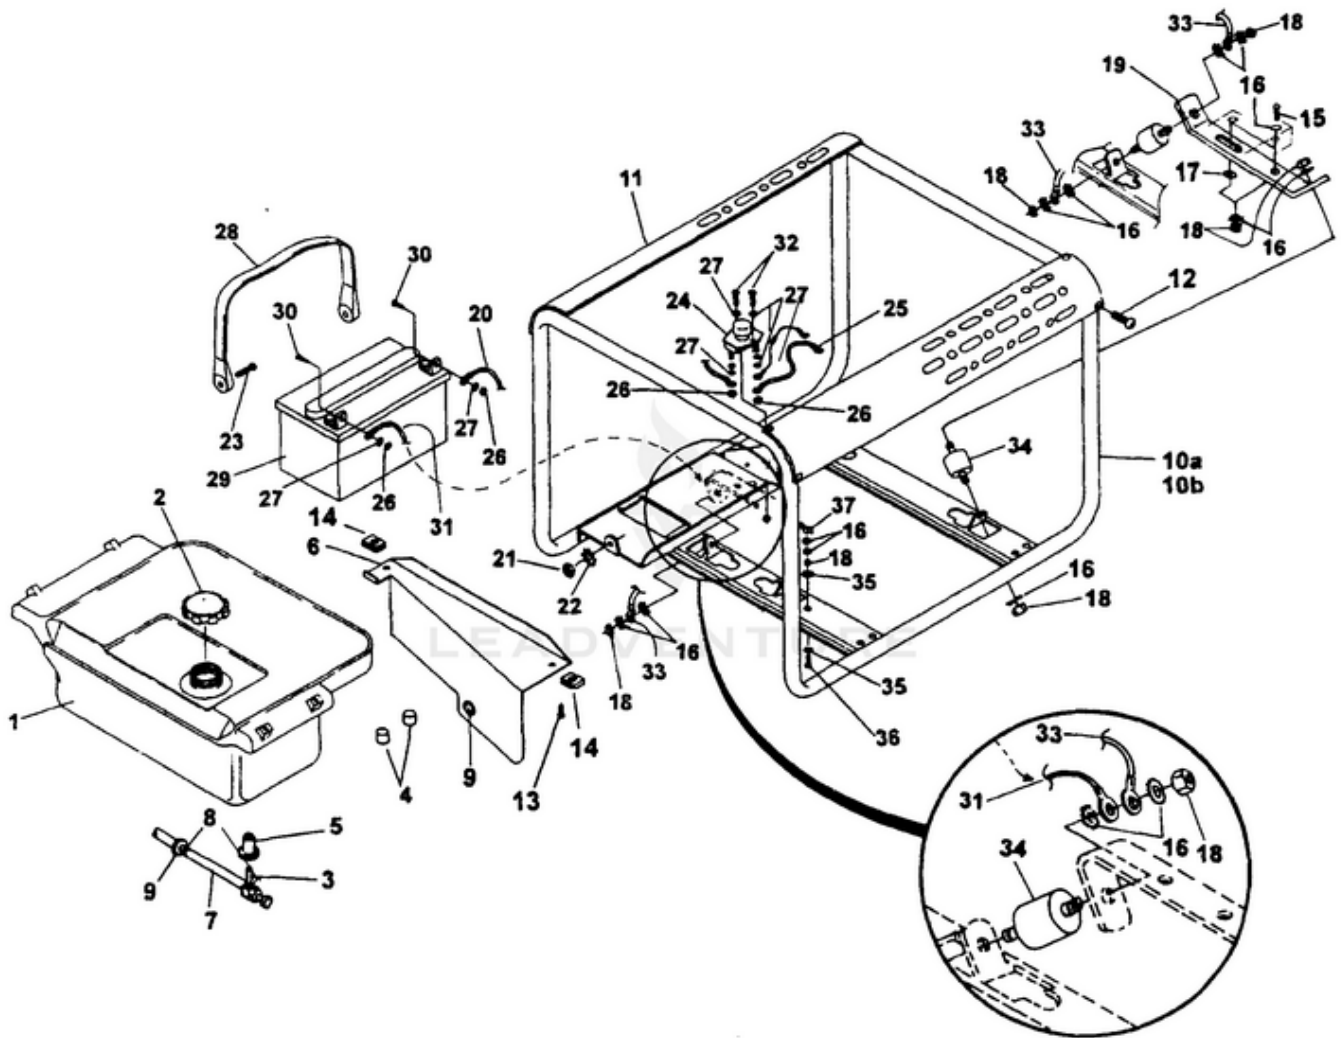

LRI5500 Generator UT-03791-A - Tank & Frame

Rendered by LeadVenture, Inc.

Ref #	Part #	Description	Qty	Context	Note
1	A04861	FUEL TANK (5 Gal.)	1		
2	04864	FUEL CAP (2 1/4" dia.)	1		
3	06642	VALVE-Fuel	1		
4	06644	PAD-Fuel Tank	4		
5	47222	BUSHING	1		
6	063881	SHIELD-Fuel Tank	1		
7	4958608	FUEL LINE	1		
8	49587	CLIP-Hose	2		
9	04818	BUSHING-Snap In	1		
10A	A06406	ROLL CAGE (LR4400, LR5500, LR4400/CSA, LR5500/CSA)	1		
10B	A06401	ROLL CAGE (LRE4400, LRE5500, LRE4400/CSA, LRE5500/CSA)	1		
11	063831	BRACE-Tank Support	2		
12	96620	SCREW-Torx (10-24 X 1/2")	8		
13	80577	SCREW-Pan Hd. (8-32 X 3/8")	2		
14	81227	NUT-Hi Speed	2		
15	80197	SCREW-Hex Hd. (5/16-18 X 2")	4		
16	83081	WASHER-Lock (int.)	16		
17	84046	WASHER-Flat	1		
18	81162	NUT-Hex (5/16-18)	15		
19	49265	SUPPORT-Engine	1		
20	A02532	CABLE-Battery (Red, Pos.)	1		
21	81010	NUT-Hex (10-32)	2		
22	83046	WASHER-Lock	2		
23	06665	SCREW-Shoulder (10-32 X 1/4")	2		
24	49705	SWITCH-Starter	1		
	A04799	BATTERY & CABLE KIT	1		
25	04800	BATTERY CABLE (Red, to Switch)	1		
26	81242	NUT-Hex (10-32)	4		
27	83009	WASHER-Lock	4		
28	048011	STRAP-Battery Hold Down	1		
29	49833A	BATTERY (12 Volt)	1		
30	80049	SCREW-Hex Hd. (1/4-20 X 5/8")	2		
31	04802	BATTERY CABLE (Black, to Ground)	1		
32	82477	SCREW-Hex Hd. (1/4-20 X 1/2")	2		
33	A49399	GROUND STRAP	2		
34	49367	ISOLATOR	4		
35	83033	WASHER-Lock (ext./int.)	6		
36	80088	SCREW-Hex Hd. (5/16-18 X 1 1/2")	1		
37	81015	NUT-Wing	1