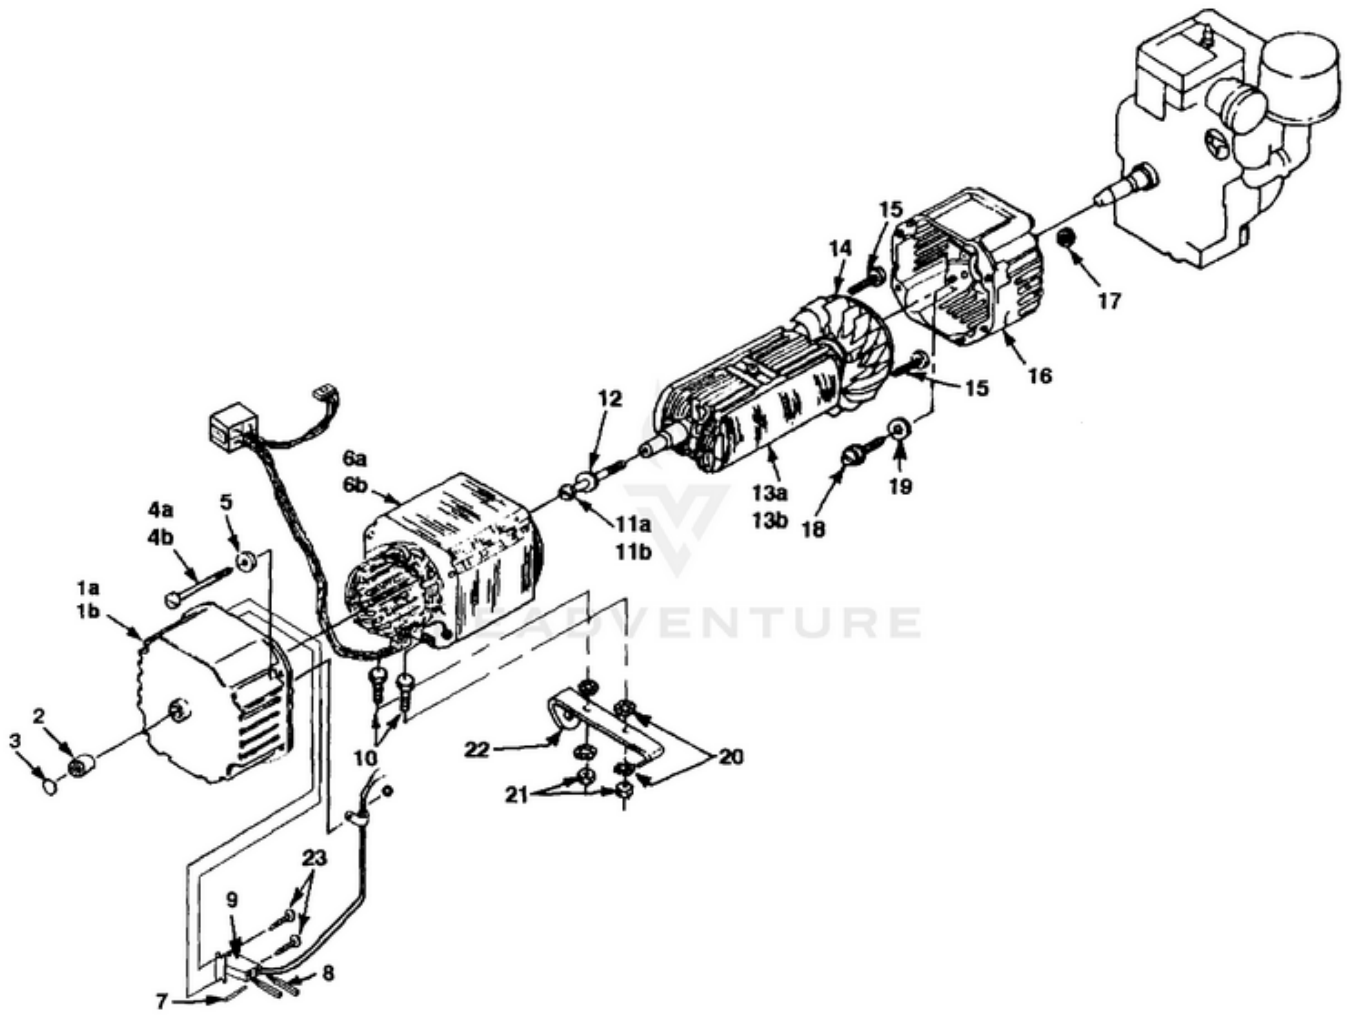

LRI5500 Generator UT-03791-A - Generator End

Rendered by LeadVenture, Inc.

Ref #	Part #	Description	Qty	Context	Note
1A	A07068	COMP. BRUSH HEAD(LRI4400 & LRIE4400, LRI5500, LRIE5500)	1		
1B	A07124	COMP. BRUSH HEAD(LRI4400/CSA, LRIE4400/CSA, LRI5500/CSA, LRIE5500/CSA)	1		
2	03044	BEARING-Needle	1		
3	02438	EXPANDER-Plug	1		
4A	4885307	BOLT-Stator (LRI & LRIE 4400'S)	4		
4B	4885301	BOLT-Stator (LRI & LRIE 5500'S)	4		
5	84124	WASHER-Flat	4		
6A	A06771S	STATOR & HARNESS (LRI & LRIE4400'S)	1		
6B	A06770S	STATOR & HARNESS (LRI & LRIE5500'S)	1		
	A03035	BRUSH & RETAINER KIT	1		
7	02857	PIN	1		
8	02664	BRUSH	2		
9	02365	BRUSH HOLDER	1		
10	80083	SCREW-Hex Hd. (5/16-18 X 3/4")	2		
11A	4885210	BOLT-Rotor (LRI & LRIE 4400'S)	1		
11B	4885207	BOLT-Rotor (LRI & LRIE 5500"S)	1		
12	83002	WASHER-Lock (5/16")	1		
13A	A02799AS	ROTOR (LRI & LRIE 4400'S)	1		
13B	A02798AS	ROTOR (LRI & LRIE 5500'S)	1		
14	A04013	FAN-Generator	1		
15	82526	SCREW-Pan Hd. (6-19 X 3/4")	4		
16	020267	END BELL	1		
17	81267	NUT-Hex (1/4-20)	4		
18	80187	SCREW-Hex Hd. (3/8-16 X 3/4")	4		
19	83078	WASHER-Lock	4		
20	83033	WASHER-Lock (int./ext.)	4		
21	81162	NUT-Hex (5/16-18)	2		
22	063781	GENERATOR SUPPORT	1		
23	82526	SCREW-Pan Hd. (6-19 X 3/4")	2