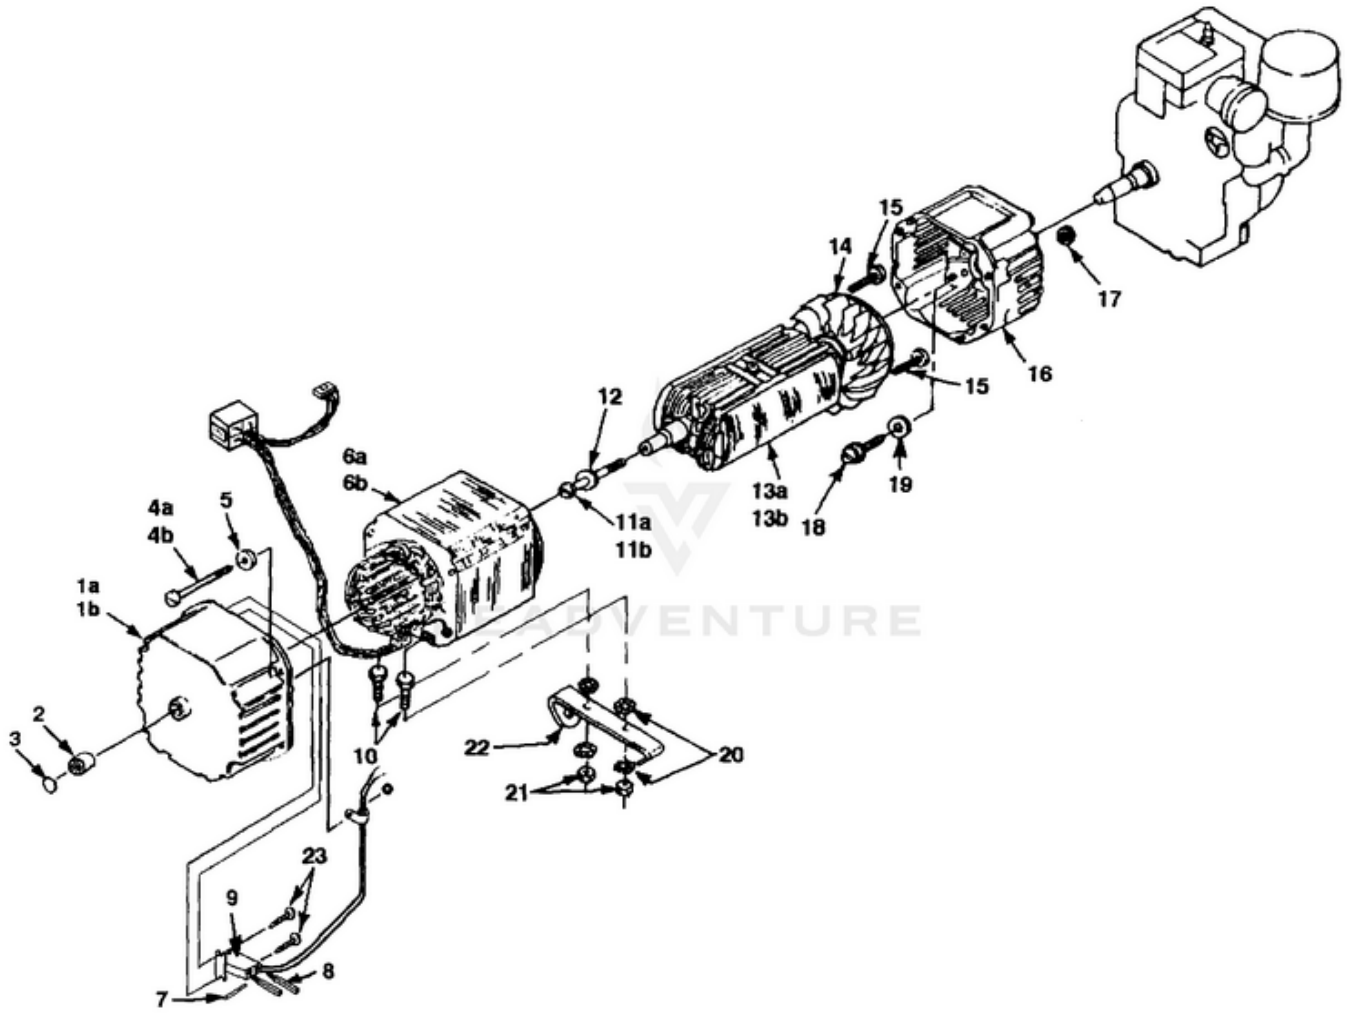

LRI5500 Generator UT-03791 - Generator End

Rendered by LeadVenture, Inc.

Ref #	Part #	Description	Qty	Context	Note
1A	A07068	COMP. BRUSH HEAD(LRI4400 & LRIE4400, LRI5500, LRIE5500)	1		
1B	A07124	COMP. BRUSH HEAD(LRI4400/CSA, LRIE4400/CSA, LRI5500/CSA, LRIE5500/CSA)	1		
2	03044	BEARING-Needle	1		
3	02438	EXPANDER-Plug	1		
4A	4885307	BOLT-Stator (LRI & LRIE 4400'S)	4		
4B	4885301	BOLT-Stator (LRI & LRIE 5500'S)	4		
5	84124	WASHER-Flat	4		
6A	A06771S	STATOR & HARNESS (LRI & LRIE4400'S)	1		
6B	A06770S	STATOR & HARNESS (LRI & LRIE5500'S)	1		
	A03035	BRUSH & RETAINER KIT	1		
7	02857	PIN	1		
8	02664	BRUSH	2		
9	02365	BRUSH HOLDER	1		
10	80083	SCREW-Hex Hd. (5/16-18 X 3/4")	2		
11A	4885210	BOLT-Rotor (LRI & LRIE 4400'S)	1		
11B	4885207	BOLT-Rotor (LRI & LRIE 5500"S)	1		
12	83002	WASHER-Lock (5/16")	1		
13A	A02799AS	ROTOR (LRI & LRIE 4400'S)	1		
13B	A02798AS	ROTOR (LRI & LRIE 5500'S)	1		
14	A04013	FAN-Generator	1		
15	82526	SCREW-Pan Hd. (6-19 X 3/4")	4		
16	020267	END BELL	1		
17	81267	NUT-Hex (1/4-20)	4		
18	80187	SCREW-Hex Hd. (3/8-16 X 3/4")	4		
19	83078	WASHER-Lock	4		
20	83033	WASHER-Lock (int./ext.)	4		
21	81162	NUT-Hex (5/16-18)	2		
22	063781	GENERATOR SUPPORT	1		
23	82526	SCREW-Pan Hd. (6-19 X 3/4")	2