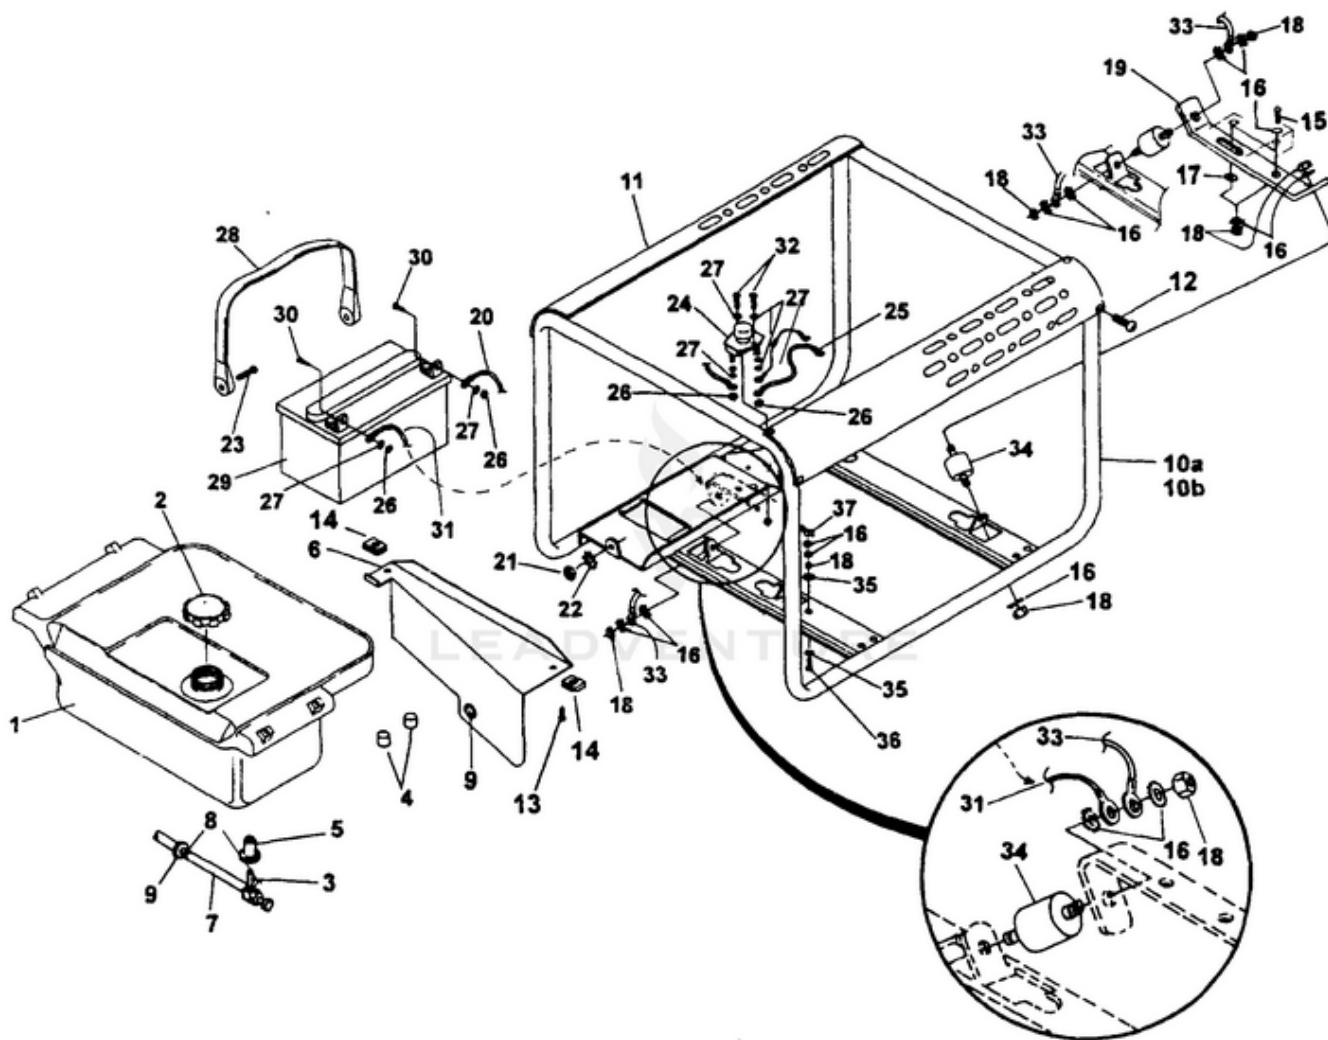

LRI5500 Generator UT-03791 - Tank & Frame

Rendered by LeadVenture, Inc.

Ref #	Part #	Description	Qty	Context	Note
1	A04861	FUEL TANK (5 Gal.)	1		
2	04864	FUEL CAP (2 1/4" dia.)	1		
3	06642	VALVE-Fuel	1		
4	06644	PAD-Fuel Tank	4		
5	47222	BUSHING	1		
6	063881	SHIELD-Fuel Tank	1		
7	4958608	FUEL LINE	1		
8	49587	CLIP-Hose	2		
9	04818	BUSHING-Snap In	1		
10A	A06406	ROLL CAGE (LR4400, LR5500, LR4400/CSA, LR5500/CSA)	1		
10B	A06401	ROLL CAGE (LRE4400, LRE5500, LRE4400/CSA, LRE5500/CSA)	1		
11	063831	BRACE-Tank Support	2		
12	96620	SCREW-Torx (10-24 X 1/2")	8		
13	80577	SCREW-Pan Hd. (8-32 X 3/8")	2		
14	81227	NUT-Hi Speed	2		
15	80197	SCREW-Hex Hd. (5/16-18 X 2")	4		
16	83081	WASHER-Lock (int.)	16		
17	84046	WASHER-Flat	1		
18	81162	NUT-Hex (5/16-18)	15		
19	49265	SUPPORT-Engine	1		
20	A02532	CABLE-Battery (Red, Pos.)	1		
21	81010	NUT-Hex (10-32)	2		
22	83046	WASHER-Lock	2		
23	06665	SCREW-Shoulder (10-32 X 1/4")	2		
24	49705	SWITCH-Starter	1		
	A04799	BATTERY & CABLE KIT	1		
25	04800	BATTERY CABLE (Red, to Switch)	1		
26	81242	NUT-Hex (10-32)	4		
27	83009	WASHER-Lock	4		
28	048011	STRAP-Battery Hold Down	1		
29	49833A	BATTERY (12 Volt)	1		
30	80049	SCREW-Hex Hd. (1/4-20 X 5/8")	2		
31	04802	BATTERY CABLE (Black, to Ground)	1		
32	82477	SCREW-Hex Hd. (1/4-20 X 1/2")	2		
33	A49399	GROUND STRAP	2		
34	49367	ISOLATOR	4		
35	83033	WASHER-Lock (ext./int.)	6		
36	80088	SCREW-Hex Hd. (5/16-18 X 1 1/2")	1		
37	81015	NUT-Wing	1