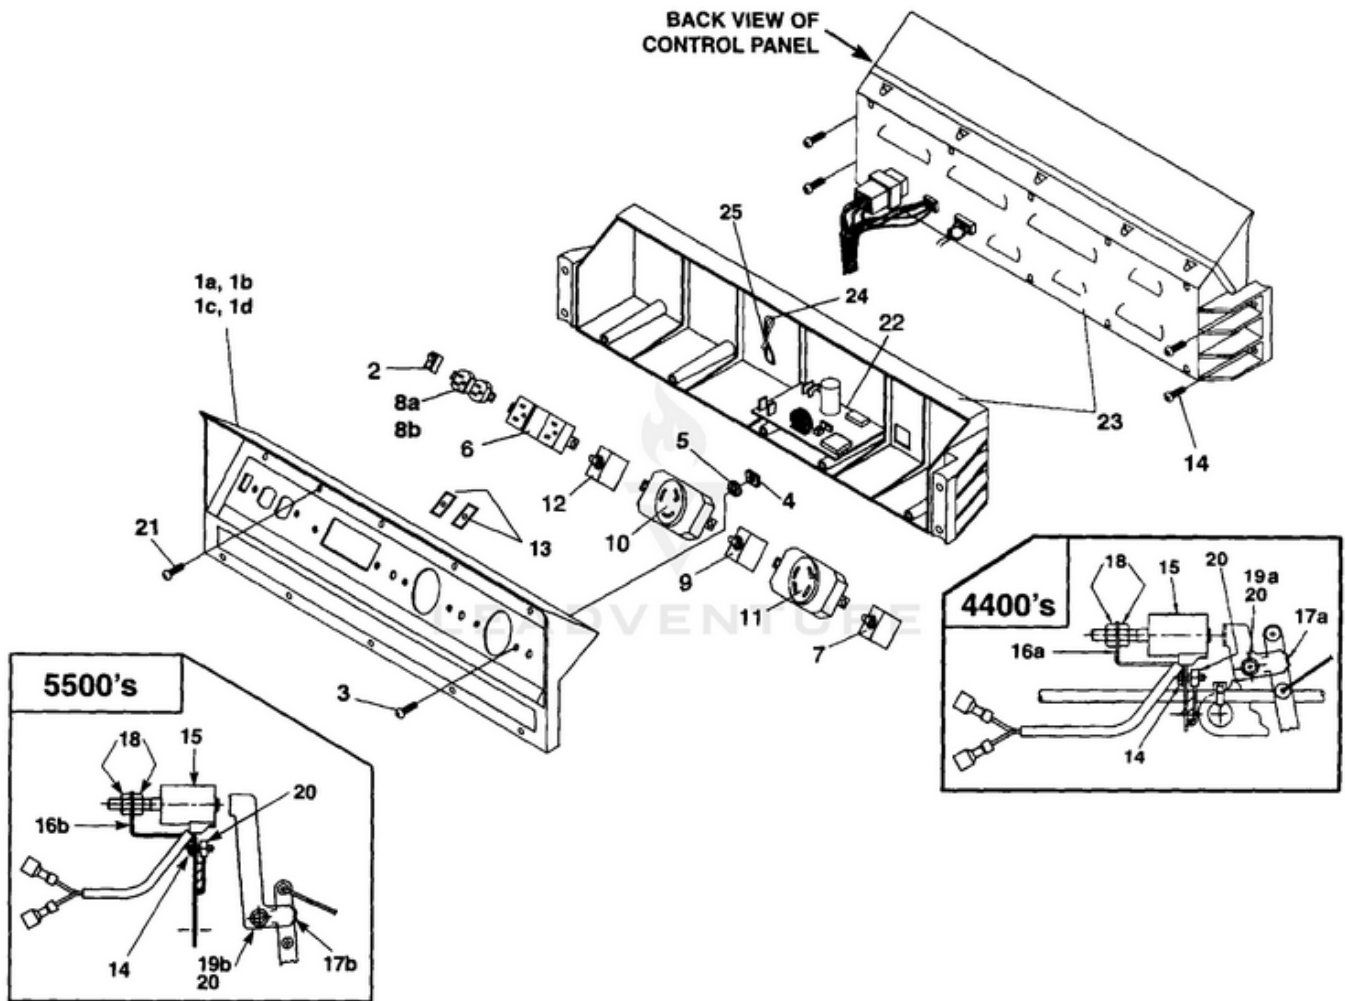

LRI5500 Generator UT-03791 - Control Panel

Rendered by LeadVenture, Inc.

Ref #	Part #	Description	Qty	Context Note
1A	A07101A	CONTROL PANEL (LRI4400, LRIE4400)	1	
1B	A07067A	CONTROL PANEL (LRI5500, LRIE5500)	1	
1C	A07122	CONTROL PANEL (LRI4400/CSA, LRIE4400/CSA)	1	
1D	A07121	CONTROL PANEL (LRI5500/CSA, LRIE5500/CSA)		
2	02497	SWITCH	1	
3	80577	SCREW-Pan Hd. (8-32 X 7/8")	8	
4	81009	NUT-Hex	8	
5	83022	WASHER-Lock	8	
6	04058	RECEPTACLE (GFCI)	1	
7	49831A	CIRCUIT BREAKER (20 amp)	2	
8A	51373	RECEPTACLE-Duplex (LRI4400, LRIE4400, LRI5500, LRIE5500)	1	
8B	49803A	RECEPTACLE-Duplex (120 V) (LRI4400/CSA)	1	
9	06692A	CIRCUIT BREAKER (30 amp)	1	
10	42601	RECEPTACLE-Locking (120V)	1	
11	46508	RECEPTACLE-Locking (240V)	1	
12	01649A	CIRCUIT BREAKER (15 amp)	2	(LRI4400/CSA, LRIE4400/CSA, LRI5500/CSA, LRIE5500/CSA LRIE4400/CSA, LRI5500/CSA, LRIE/5500/CSA)
13	98792	RUBBER BUMPER	2	
14	96620	SCREW-Torx Hd. (10-24 X 1/2)	4	
15	A07062	ELECTROMAGNET	1	
16A	070781	BRACKET (8HP) (4400's)	1	
16B	070661	BRACKET (11HP) (5500's)	1	
17A	070791	PADDLE (8HP) (4400's)	1	
17B	070651	PADDLE (11HP) (5500's)	1	
18	810652	NUT-Hex (1/4-28) (4400 & 5500)	2	
19A	80049	SCREW-Hex Hd. (1/4-20 X 5/8") (4400 & 5500)	1	
19B	80049	SCREW-Hex Hd. (1/4-20 X 5/8") (4400 & 5500)	1	
20	81227	SPEED Nut (8-32) (4400 & 5500)	2	
21	82536	SCREW-Plastite (8-16 X 3/4")	10	
22	A06257	CONTROL BOARD	1	
23	066461	CONTROL PANEL-Back	1	
24	46840	TIE, Cable	1	
25	06655	Clip, Tie	1	