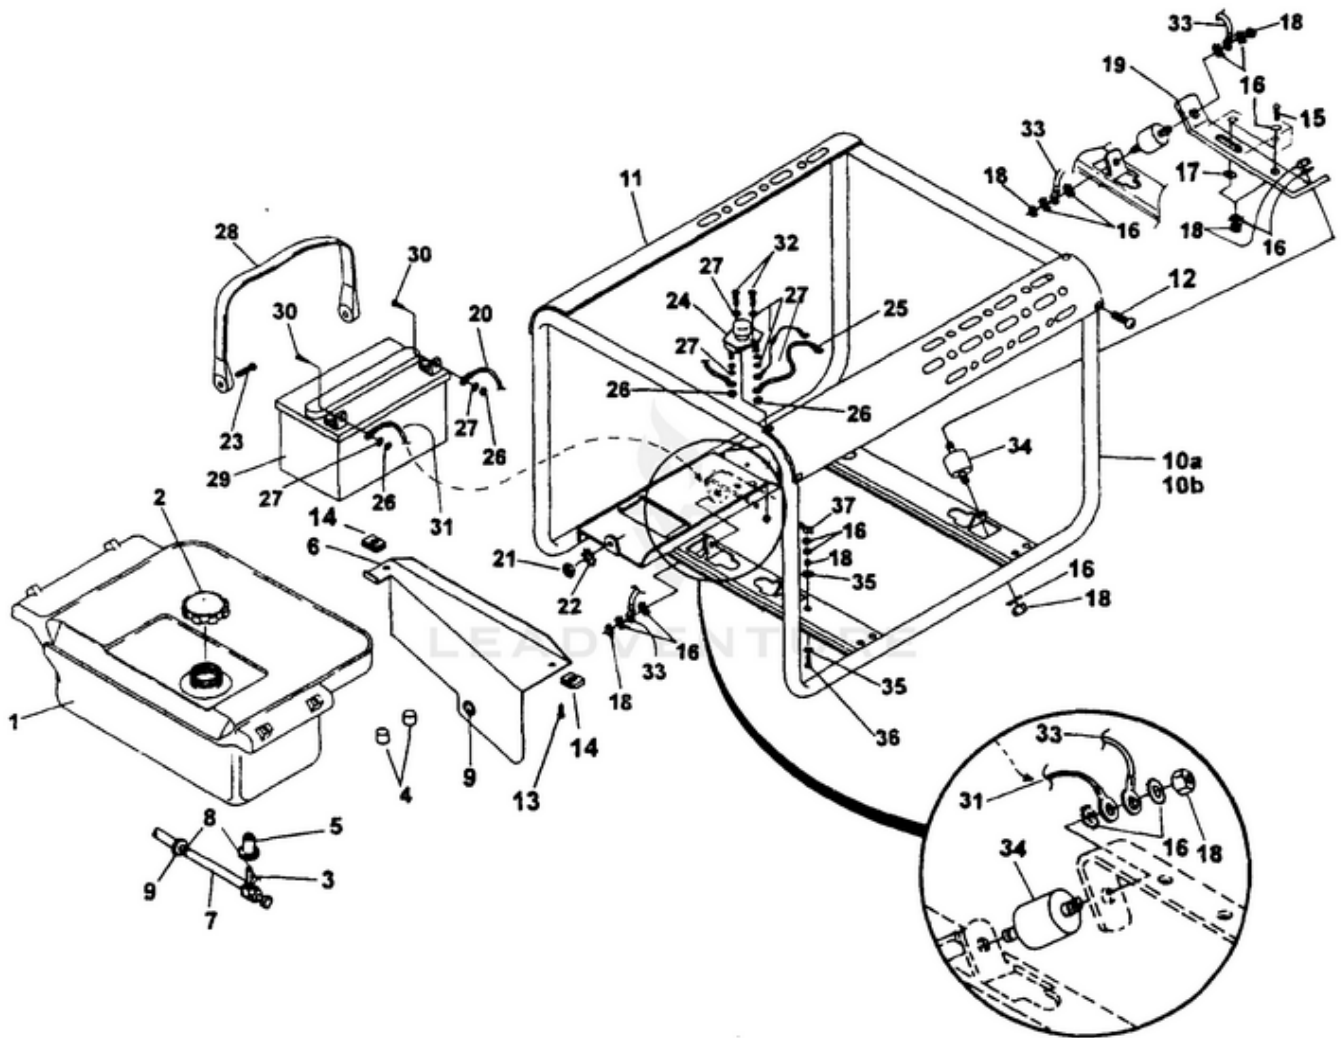

LRI4400/CSA Generator UT-03788 - Tank & Frame

Rendered by LeadVenture, Inc.

Ref #	Part #	Description	Qty	Context	Note
1	A04861	FUEL TANK (5 Gal.)	1		
2	04864	FUEL CAP (2 1/4" dia.)	1		
3	06642	VALVE-Fuel	1		
4	06644	PAD-Fuel Tank	4		
5	47222	BUSHING	1		
6	063881	SHIELD-Fuel Tank	1		
7	4958608	FUEL LINE	1		
8	49587	CLIP-Hose	2		
9	04818	BUSHING-Snap In	1		
10A	A06406	ROLL CAGE (LR4400, LR5500, LR4400/CSA, LR5500/CSA)	1		
10B	A06401	ROLL CAGE (LRE4400, LRE5500, LRE4400/CSA, LRE5500/CSA)	1		
11	063831	BRACE-Tank Support	2		
12	96620	SCREW-Torx (10-24 X 1/2")	8		
13	80577	SCREW-Pan Hd. (8-32 X 3/8")	2		
14	81227	NUT-Hi Speed	2		
15	80197	SCREW-Hex Hd. (5/16-18 X 2")	4		
16	83081	WASHER-Lock (int.)	16		
17	84046	WASHER-Flat	1		
18	81162	NUT-Hex (5/16-18)	15		
19	49265	SUPPORT-Engine	1		
20	A02532	CABLE-Battery (Red, Pos.)	1		
21	81010	NUT-Hex (10-32)	2		
22	83046	WASHER-Lock	2		
23	06665	SCREW-Shoulder (10-32 X 1/4")	2		
24	49705	SWITCH-Starter	1		
	A04799	BATTERY & CABLE KIT	1		
25	04800	BATTERY CABLE (Red, to Switch)	1		
26	81242	NUT-Hex (10-32)	4		
27	83009	WASHER-Lock	4		
28	048011	STRAP-Battery Hold Down	1		
29	49833A	BATTERY (12 Volt)	1		
30	80049	SCREW-Hex Hd. (1/4-20 X 5/8")	2		
31	04802	BATTERY CABLE (Black, to Ground)	1		
32	82477	SCREW-Hex Hd. (1/4-20 X 1/2")	2		
33	A49399	GROUND STRAP	2		
34	49367	ISOLATOR	4		
35	83033	WASHER-Lock (ext./int.)	6		
36	80088	SCREW-Hex Hd. (5/16-18 X 1 1/2")	1		
37	81015	NUT-Wing	1