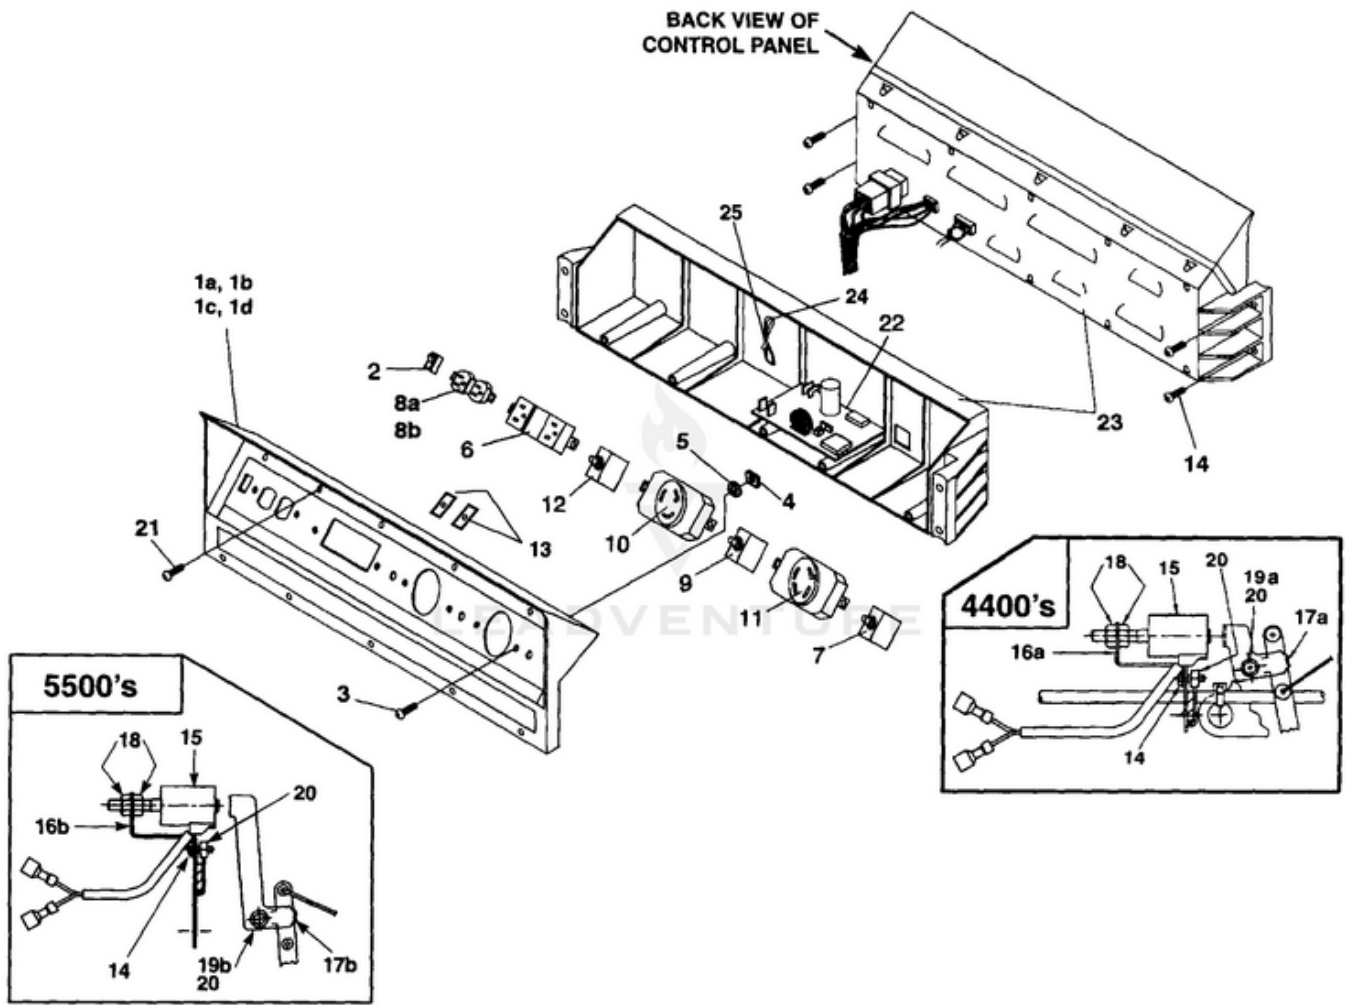

LRI4400/CSA Generator UT-03788 - Control Panel

Rendered by LeadVenture, Inc.

Ref #	Part #	Description	Qty	Context Note
1A	A07101A	CONTROL PANEL (LRI4400, LRIE4400)	1	
1B	A07067A	CONTROL PANEL (LRI5500, LRIE5500)	1	
1C	A07122	CONTROL PANEL (LRI4400/CSA, LRIE4400/CSA)	1	
1D	A07121	CONTROL PANEL (LRI5500/CSA, LRIE5500/CSA)		
2	02497	SWITCH	1	
3	80577	SCREW-Pan Hd. (8-32 X 7/8")	8	
4	81009	NUT-Hex	8	
5	83022	WASHER-Lock	8	
6	04058	RECEPTACLE (GFCI)	1	
7	49831A	CIRCUIT BREAKER (20 amp)	2	
8A	51373	RECEPTACLE-Duplex (LRI4400, LRIE4400, LRI5500, LRIE5500)	1	
8B	49803A	RECEPTACLE-Duplex (120 V) (LRI4400/CSA)	1	
9	06692A	CIRCUIT BREAKER (30 amp)	1	
10	42601	RECEPTACLE-Locking (120V)	1	
11	46508	RECEPTACLE-Locking (240V)	1	
12	01649A	CIRCUIT BREAKER (15 amp)	2	(LRI4400/CSA, LRIE4400/CSA, LRI5500/CSA, LRIE5500/CSA LRIE4400/CSA, LRI5500/CSA, LRIE/5500/CSA)
13	98792	RUBBER BUMPER	2	
14	96620	SCREW-Torx Hd. (10-24 X 1/2)	4	
15	A07062	ELECTROMAGNET	1	
16A	070781	BRACKET (8HP) (4400's)	1	
16B	070661	BRACKET (11HP) (5500's)	1	
17A	070791	PADDLE (8HP) (4400's)	1	
17B	070651	PADDLE (11HP) (5500's)	1	
18	810652	NUT-Hex (1/4-28) (4400 & 5500)	2	
19A	80049	SCREW-Hex Hd. (1/4-20 X 5/8") (4400 & 5500)	1	
19B	80049	SCREW-Hex Hd. (1/4-20 X 5/8") (4400 & 5500)	1	
20	81227	SPEED Nut (8-32) (4400 & 5500)	2	
21	82536	SCREW-Plastite (8-16 X 3/4")	10	
22	A06257	CONTROL BOARD	1	
23	066461	CONTROL PANEL-Back	1	
24	46840	TIE, Cable	1	
25	06655	Clip, Tie	1	