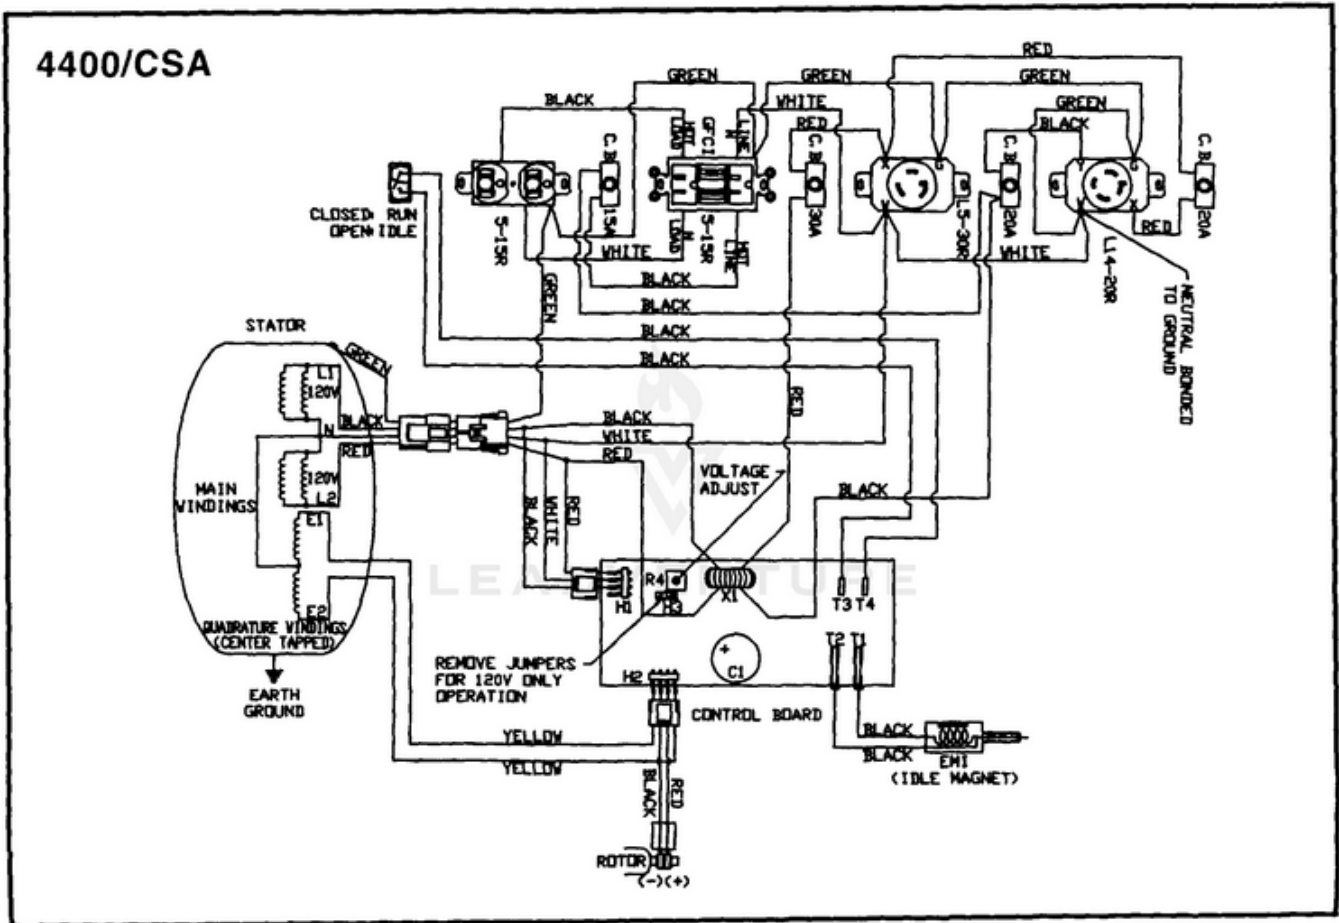

Ref #	Part #	Description	Qty	Context	Note
1	A04861	FUEL TANK (5 Gal.)	1		
2	04864	FUEL CAP (2 1/4" dia.)	1		
3	06642	VALVE-Fuel	1		
4	06644	PAD-Fuel Tank	4		
5	47222	BUSHING	1		
6	063881	SHIELD-Fuel Tank	1		
7	4958608	FUEL LINE	1		
8	49587	CLIP-Hose	2		
9	04818	BUSHING-Snap In	1		
10A	A06406	ROLL CAGE (LR4400, LR5500, LR4400/CSA, LR5500/CSA)	1		
10B	A06401	ROLL CAGE (LRE4400, LRE5500, LRE4400/CSA, LRE5500/CSA)	1		
11	063831	BRACE-Tank Support	2		
12	96620	SCREW-Torx (10-24 X 1/2")	8		
13	80577	SCREW-Pan Hd. (8-32 X 3/8")	2		
14	81227	NUT-Hi Speed	2		
15	80197	SCREW-Hex Hd. (5/16-18 X 2")	4		
16	83081	WASHER-Lock (int.)	16		
17	84046	WASHER-Flat	1		
18	81162	NUT-Hex (5/16-18)	15		
19	49265	SUPPORT-Engine	1		
20	A02532	CABLE-Battery (Red, Pos.)	1		
21	81010	NUT-Hex (10-32)	2		
22	83046	WASHER-Lock	2		
23	06665	SCREW-Shoulder (10-32 X 1/4")	2		
24	49705	SWITCH-Starter	1		
	A04799	BATTERY & CABLE KIT	1		
25	04800	BATTERY CABLE (Red, to Switch)	1		
26	81242	NUT-Hex (10-32)	4		
27	83009	WASHER-Lock	4		
28	048011	STRAP-Battery Hold Down	1		
29	49833A	BATTERY (12 Volt)	1		
30	80049	SCREW-Hex Hd. (1/4-20 X 5/8")	2		
31	04802	BATTERY CABLE (Black, to Ground)	1		
32	82477	SCREW-Hex Hd. (1/4-20 X 1/2")	2		
33	A49399	GROUND STRAP	2		
34	49367	ISOLATOR	4		
35	83033	WASHER-Lock (ext./int.)	6		
36	80088	SCREW-Hex Hd. (5/16-18 X 1 1/2")	1		
37	81015	NUT-Wing	1		

LRI4400/CSA Generator UT-03788 - Wiring Diagram

Rendered by LeadVenture, Inc.