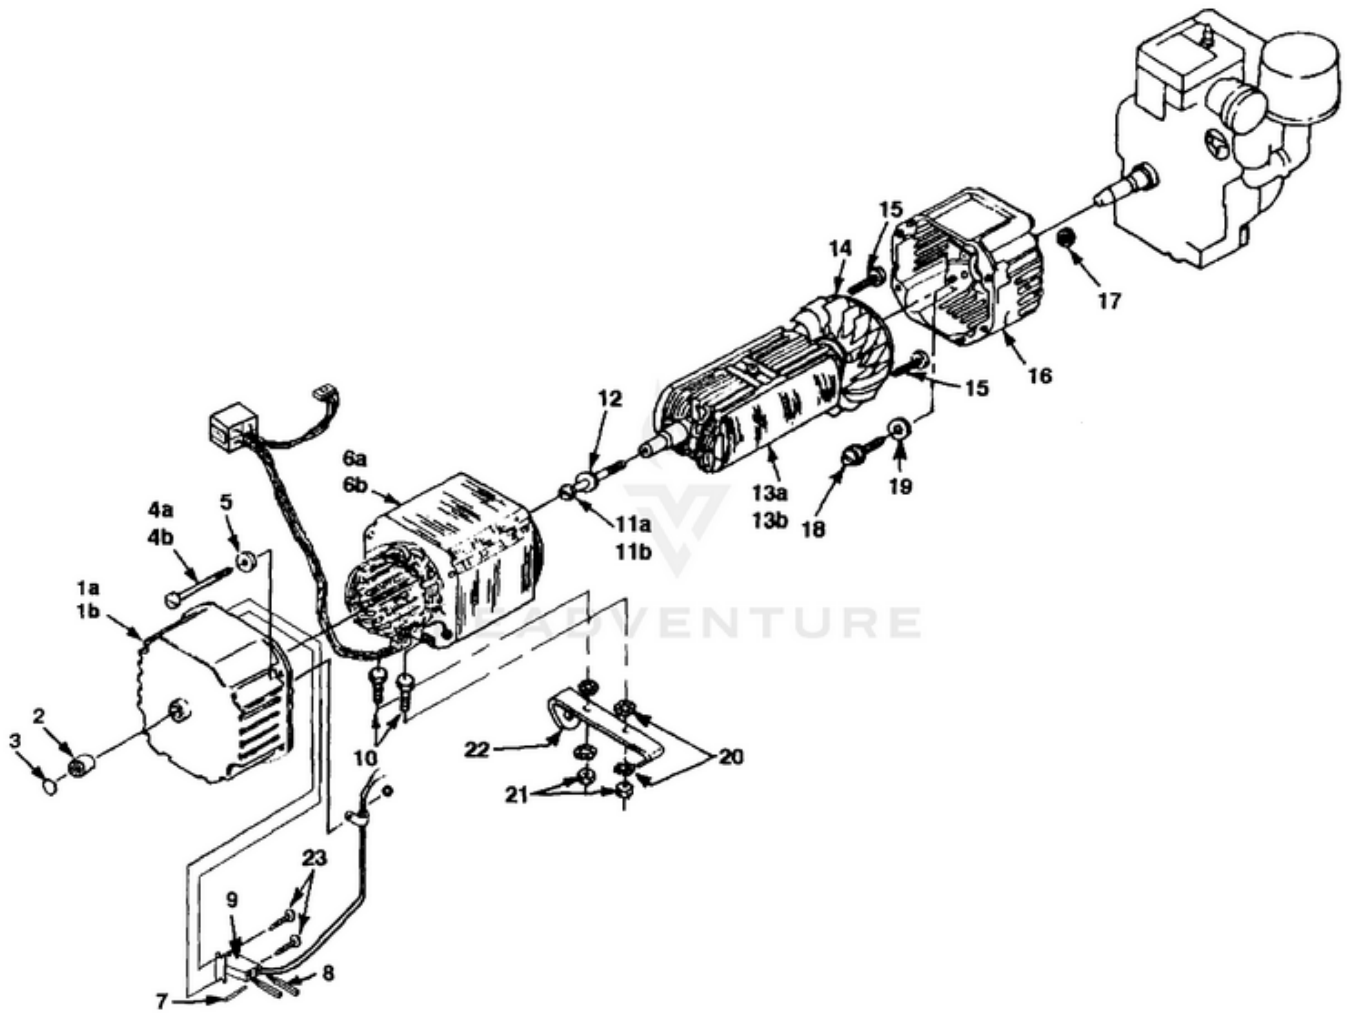

LRI4400/CSA Generator UT-03788 - Generator End

Rendered by LeadVenture, Inc.

Ref #	Part #	Description	Qty	Context	Note
1A	A07068	COMP. BRUSH HEAD(LRI4400 & LRIE4400, LRI5500, LRIE5500)	1		
1B	A07124	COMP. BRUSH HEAD(LRI4400/CSA, LRIE4400/CSA, LRI5500/CSA, LRIE5500/CSA)	1		
2	03044	BEARING-Needle	1		
3	02438	EXPANDER-Plug	1		
4A	4885307	BOLT-Stator (LRI & LRIE 4400'S)	4		
4B	4885301	BOLT-Stator (LRI & LRIE 5500'S)	4		
5	84124	WASHER-Flat	4		
6A	A06771S	STATOR & HARNESS (LRI & LRIE4400'S)	1		
6B	A06770S	STATOR & HARNESS (LRI & LRIE5500'S)	1		
	A03035	BRUSH & RETAINER KIT	1		
7	02857	PIN	1		
8	02664	BRUSH	2		
9	02365	BRUSH HOLDER	1		
10	80083	SCREW-Hex Hd. (5/16-18 X 3/4")	2		
11A	4885210	BOLT-Rotor (LRI & LRIE 4400'S)	1		
11B	4885207	BOLT-Rotor (LRI & LRIE 5500'S)	1		
12	83002	WASHER-Lock (5/16")	1		
13A	A02799AS	ROTOR (LRI & LRIE 4400'S)	1		
13B	A02798AS	ROTOR (LRI & LRIE 5500'S)	1		
14	A04013	FAN-Generator	1		
15	82526	SCREW-Pan Hd. (6-19 X 3/4")	4		
16	020267	END BELL	1		
17	81267	NUT-Hex (1/4-20)	4		
18	80187	SCREW-Hex Hd. (3/8-16 X 3/4")	4		
19	83078	WASHER-Lock	4		
20	83033	WASHER-Lock (int./ext.)	4		
21	81162	NUT-Hex (5/16-18)	2		
22	063781	GENERATOR SUPPORT	1		
23	82526	SCREW-Pan Hd. (6-19 X 3/4")	2