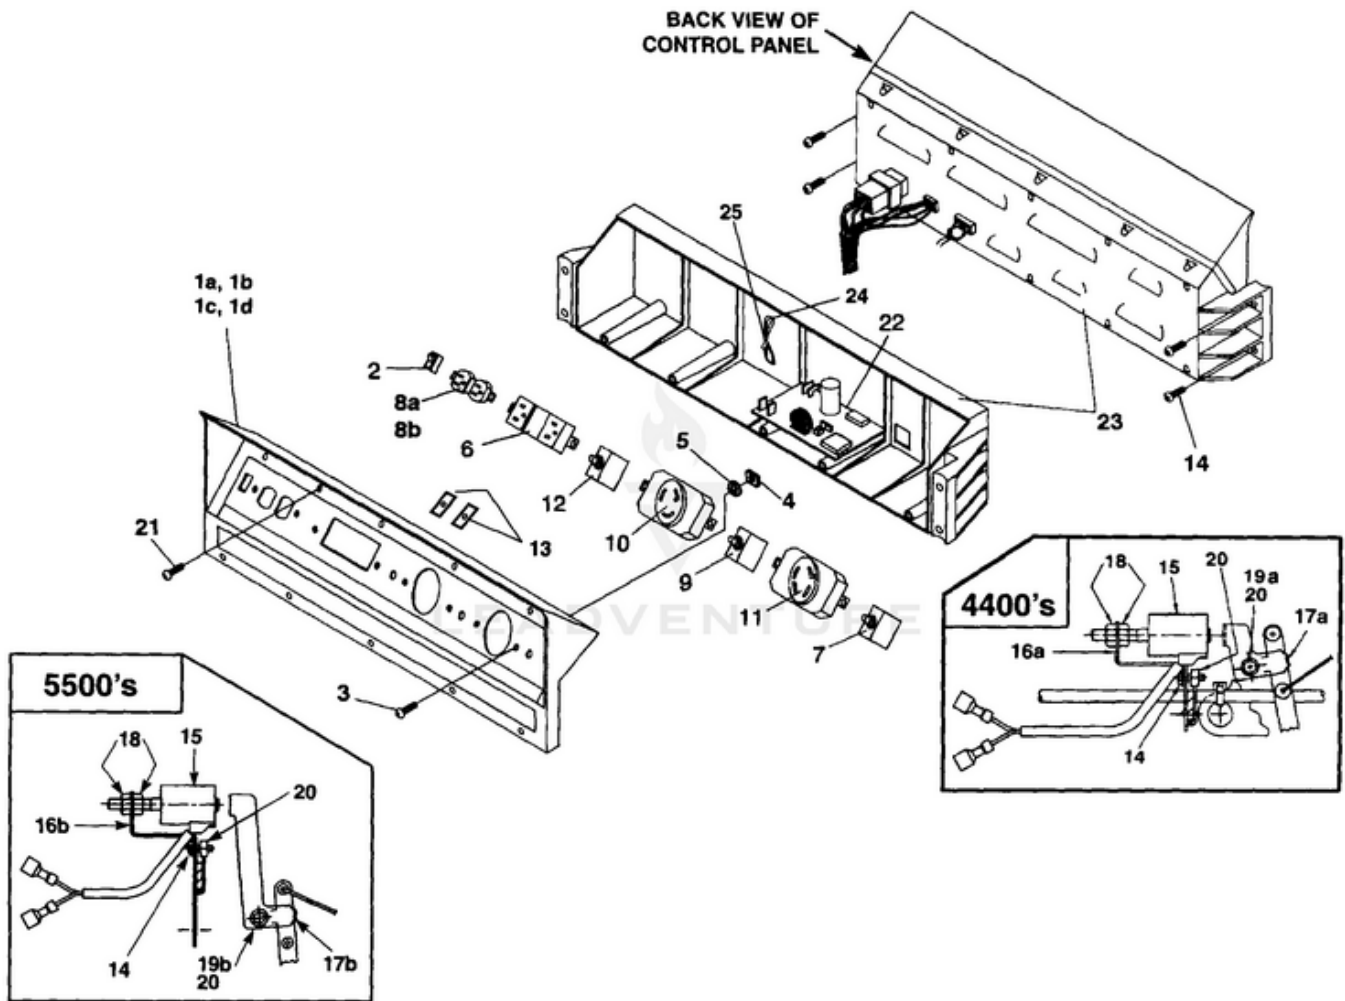

LRI4400 Generator UT-03787-A - Control Panel

Rendered by LeadVenture, Inc.

Ref #	Part #	Description	Qty	Context Note
1A	A07101A	CONTROL PANEL (LRI4400, LRIE4400)	1	
1B	A07067A	CONTROL PANEL (LRI5500, LRIE5500)	1	
1C	A07122	CONTROL PANEL (LRI4400/CSA, LRIE4400/CSA)	1	
1D	A07121	CONTROL PANEL (LRI5500/CSA, LRIE5500/CSA)		
2	02497	SWITCH	1	
3	80577	SCREW-Pan Hd. (8-32 X 7/8")	8	
4	81009	NUT-Hex	8	
5	83022	WASHER-Lock	8	
6	04058	RECEPTACLE (GFCI)	1	
7	49831A	CIRCUIT BREAKER (20 amp)	2	
8A	51373	RECEPTACLE-Duplex (LRI4400, LRIE4400, LRI5500, LRIE5500)	1	
8B	49803A	RECEPTACLE-Duplex (120 V) (LRI4400/CSA)	1	
9	06692A	CIRCUIT BREAKER (30 amp)	1	
10	42601	RECEPTACLE-Locking (120V)	1	
11	46508	RECEPTACLE-Locking (240V)	1	
12	01649A	CIRCUIT BREAKER (15 amp)	2	(LRI4400/CSA, LRIE4400/CSA, LRI5500/CSA, LRIE5500/CSA, LRIE4400/CSA, LRI5500/CSA, LRIE/5500/CSA)
13	98792	RUBBER BUMPER	2	
14	96620	SCREW-Torx Hd. (10-24 X 1/2)	4	
15	A07062	ELECTROMAGNET	1	
16A	070781	BRACKET (8HP) (4400's)	1	
16B	070661	BRACKET (11HP) (5500's)	1	
17A	070791	PADDLE (8HP) (4400's)	1	
17B	070651	PADDLE (11HP) (5500's)	1	
18	810652	NUT-Hex (1/4-28) (4400 & 5500)	2	
19A	80049	SCREW-Hex Hd. (1/4-20 X 5/8") (4400 & 5500)	1	
19B	80049	SCREW-Hex Hd. (1/4-20 X 5/8") (4400 & 5500)	1	
20	81227	SPEED Nut (8-32) (4400 & 5500)	2	
21	82536	SCREW-Plastite (8-16 X 3/4")	10	
22	A06257	CONTROL BOARD	1	
23	066461	CONTROL PANEL-Back	1	
24	46840	TIE, Cable	1	
25	06655	Clip, Tie	1	