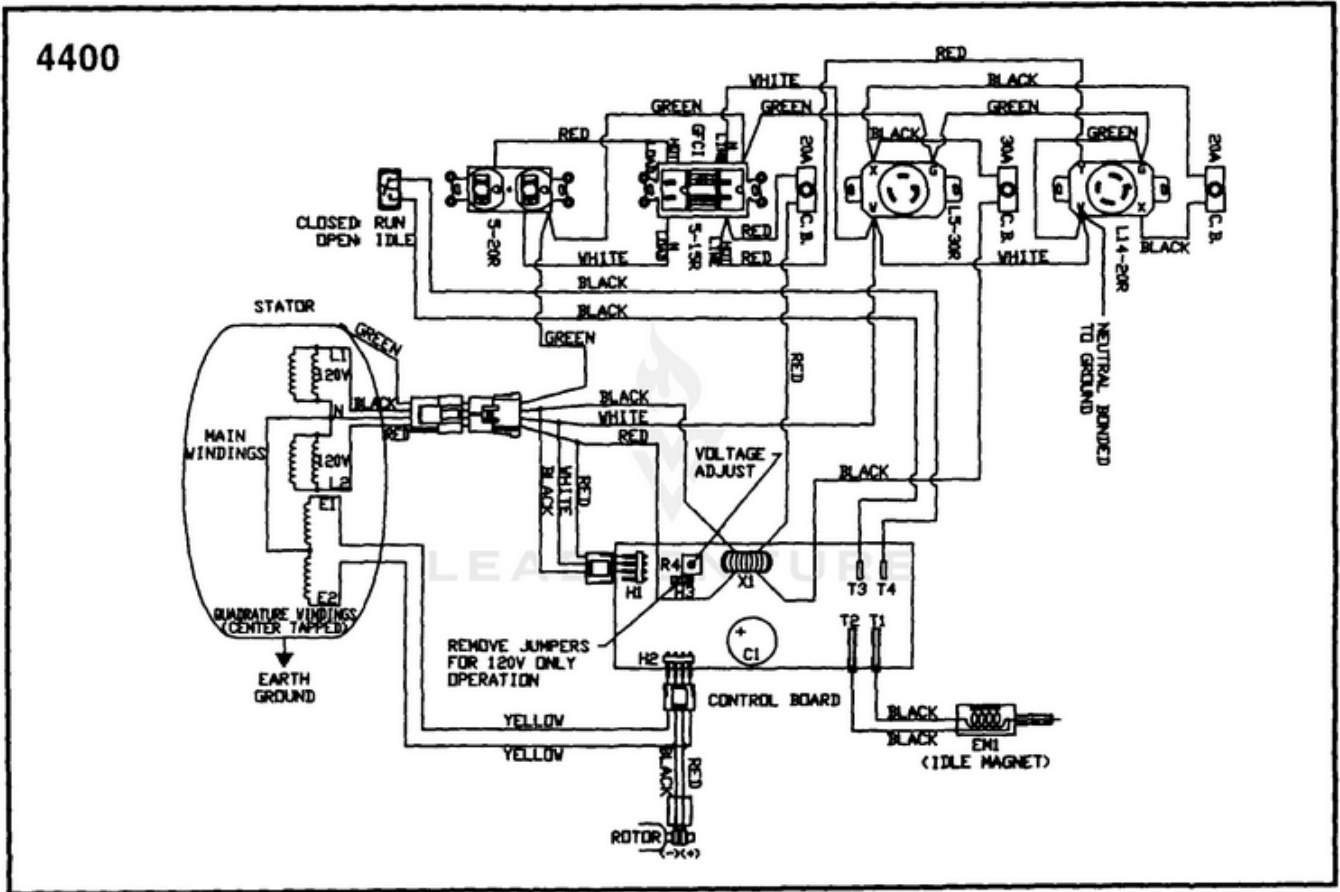

Ref #	Part #	Description	Qty	Context	Note
1	A04861	FUEL TANK (5 Gal.)	1		
2	04864	FUEL CAP (2 1/4" dia.)	1		
3	06642	VALVE-Fuel	1		
4	06644	PAD-Fuel Tank	4		
5	47222	BUSHING	1		
6	063881	SHIELD-Fuel Tank	1		
7	4958608	FUEL LINE	1		
8	49587	CLIP-Hose	2		
9	04818	BUSHING-Snap In	1		
10A	A06406	ROLL CAGE (LR4400, LR5500, LR4400/CSA, LR5500/CSA)	1		
10B	A06401	ROLL CAGE (LRE4400, LRE5500, LRE4400/CSA, LRE5500/CSA)	1		
11	063831	BRACE-Tank Support	2		
12	96620	SCREW-Torx (10-24 X 1/2")	8		
13	80577	SCREW-Pan Hd. (8-32 X 3/8")	2		
14	81227	NUT-Hi Speed	2		
15	80197	SCREW-Hex Hd. (5/16-18 X 2")	4		
16	83081	WASHER-Lock (int.)	16		
17	84046	WASHER-Flat	1		
18	81162	NUT-Hex (5/16-18)	15		
19	49265	SUPPORT-Engine	1		
20	A02532	CABLE-Battery (Red, Pos.)	1		
21	81010	NUT-Hex (10-32)	2		
22	83046	WASHER-Lock	2		
23	06665	SCREW-Shoulder (10-32 X 1/4")	2		
24	49705	SWITCH-Starter	1		
	A04799	BATTERY & CABLE KIT	1		
25	04800	BATTERY CABLE (Red, to Switch)	1		
26	81242	NUT-Hex (10-32)	4		
27	83009	WASHER-Lock	4		
28	048011	STRAP-Battery Hold Down	1		
29	49833A	BATTERY (12 Volt)	1		
30	80049	SCREW-Hex Hd. (1/4-20 X 5/8")	2		
31	04802	BATTERY CABLE (Black, to Ground)	1		
32	82477	SCREW-Hex Hd. (1/4-20 X 1/2")	2		
33	A49399	GROUND STRAP	2		
34	49367	ISOLATOR	4		
35	83033	WASHER-Lock (ext./int.)	6		
36	80088	SCREW-Hex Hd. (5/16-18 X 1 1/2")	1		
37	81015	NUT-Wing	1		

LRI4400 Generator UT-03787-A - Wiring Diagram

Rendered by LeadVenture, Inc.