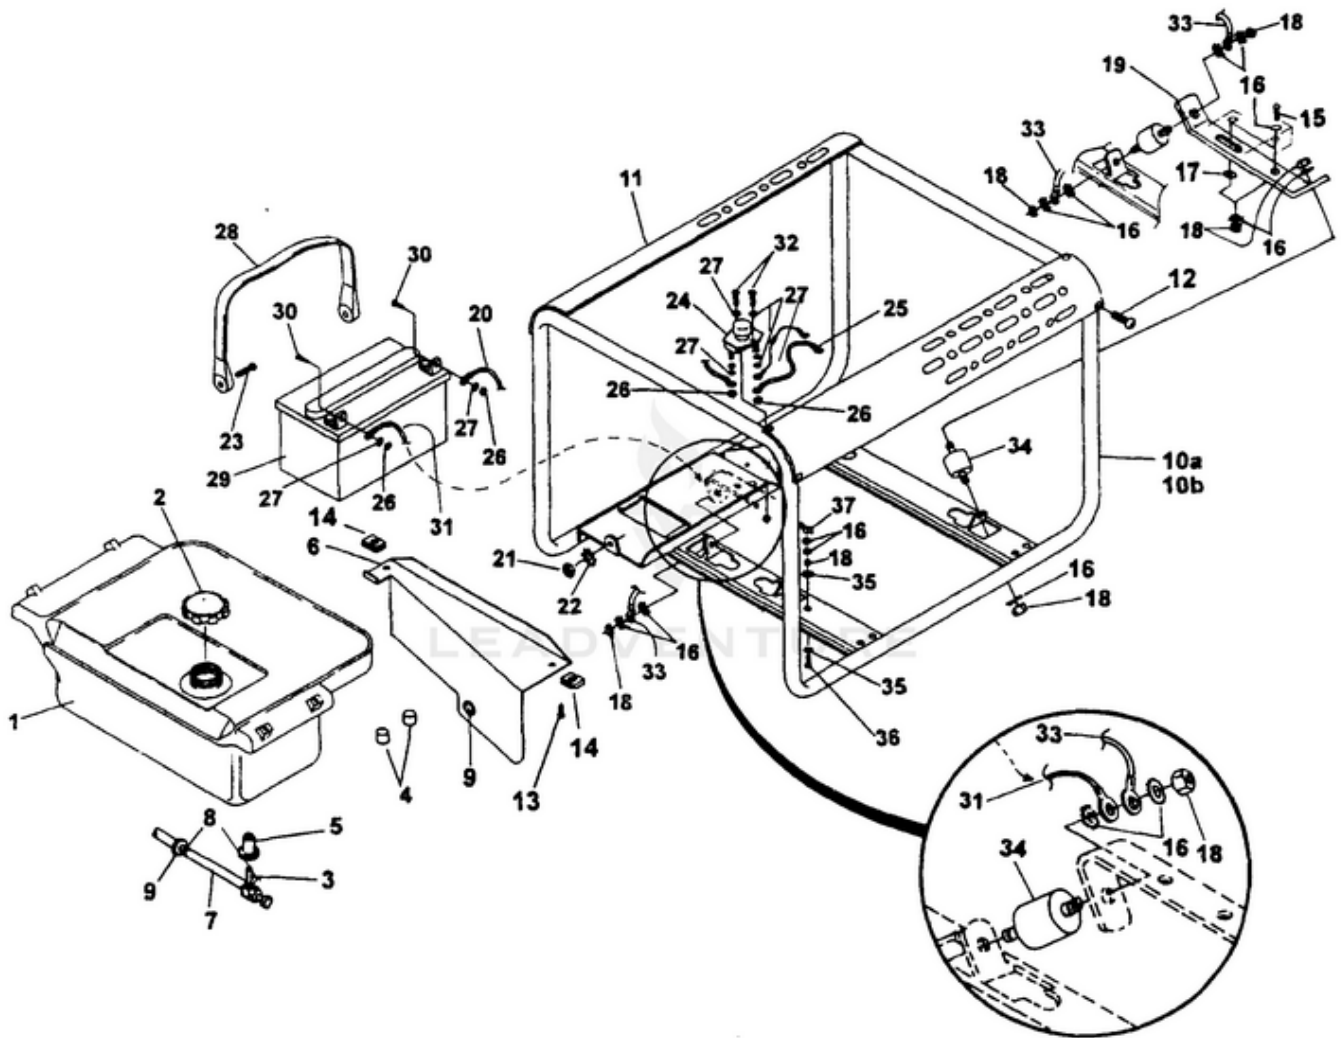

LRI4400 Generator UT-03787-A - Tank & Frame

Rendered by LeadVenture, Inc.

Ref #	Part #	Description	Qty	Context	Note
1	A04861	FUEL TANK (5 Gal.)	1		
2	04864	FUEL CAP (2 1/4" dia.)	1		
3	06642	VALVE-Fuel	1		
4	06644	PAD-Fuel Tank	4		
5	47222	BUSHING	1		
6	063881	SHIELD-Fuel Tank	1		
7	4958608	FUEL LINE	1		
8	49587	CLIP-Hose	2		
9	04818	BUSHING-Snap In	1		
10A	A06406	ROLL CAGE (LR4400, LR5500, LR4400/CSA, LR5500/CSA)	1		
10B	A06401	ROLL CAGE (LRE4400, LRE5500, LRE4400/CSA, LRE5500/CSA)	1		
11	063831	BRACE-Tank Support	2		
12	96620	SCREW-Torx (10-24 X 1/2")	8		
13	80577	SCREW-Pan Hd. (8-32 X 3/8")	2		
14	81227	NUT-Hi Speed	2		
15	80197	SCREW-Hex Hd. (5/16-18 X 2")	4		
16	83081	WASHER-Lock (int.)	16		
17	84046	WASHER-Flat	1		
18	81162	NUT-Hex (5/16-18)	15		
19	49265	SUPPORT-Engine	1		
20	A02532	CABLE-Battery (Red, Pos.)	1		
21	81010	NUT-Hex (10-32)	2		
22	83046	WASHER-Lock	2		
23	06665	SCREW-Shoulder (10-32 X 1/4")	2		
24	49705	SWITCH-Starter	1		
	A04799	BATTERY & CABLE KIT	1		
25	04800	BATTERY CABLE (Red, to Switch)	1		
26	81242	NUT-Hex (10-32)	4		
27	83009	WASHER-Lock	4		
28	048011	STRAP-Battery Hold Down	1		
29	49833A	BATTERY (12 Volt)	1		
30	80049	SCREW-Hex Hd. (1/4-20 X 5/8")	2		
31	04802	BATTERY CABLE (Black, to Ground)	1		
32	82477	SCREW-Hex Hd. (1/4-20 X 1/2")	2		
33	A49399	GROUND STRAP	2		
34	49367	ISOLATOR	4		
35	83033	WASHER-Lock (ext./int.)	6		
36	80088	SCREW-Hex Hd. (5/16-18 X 1 1/2")	1		
37	81015	NUT-Wing	1