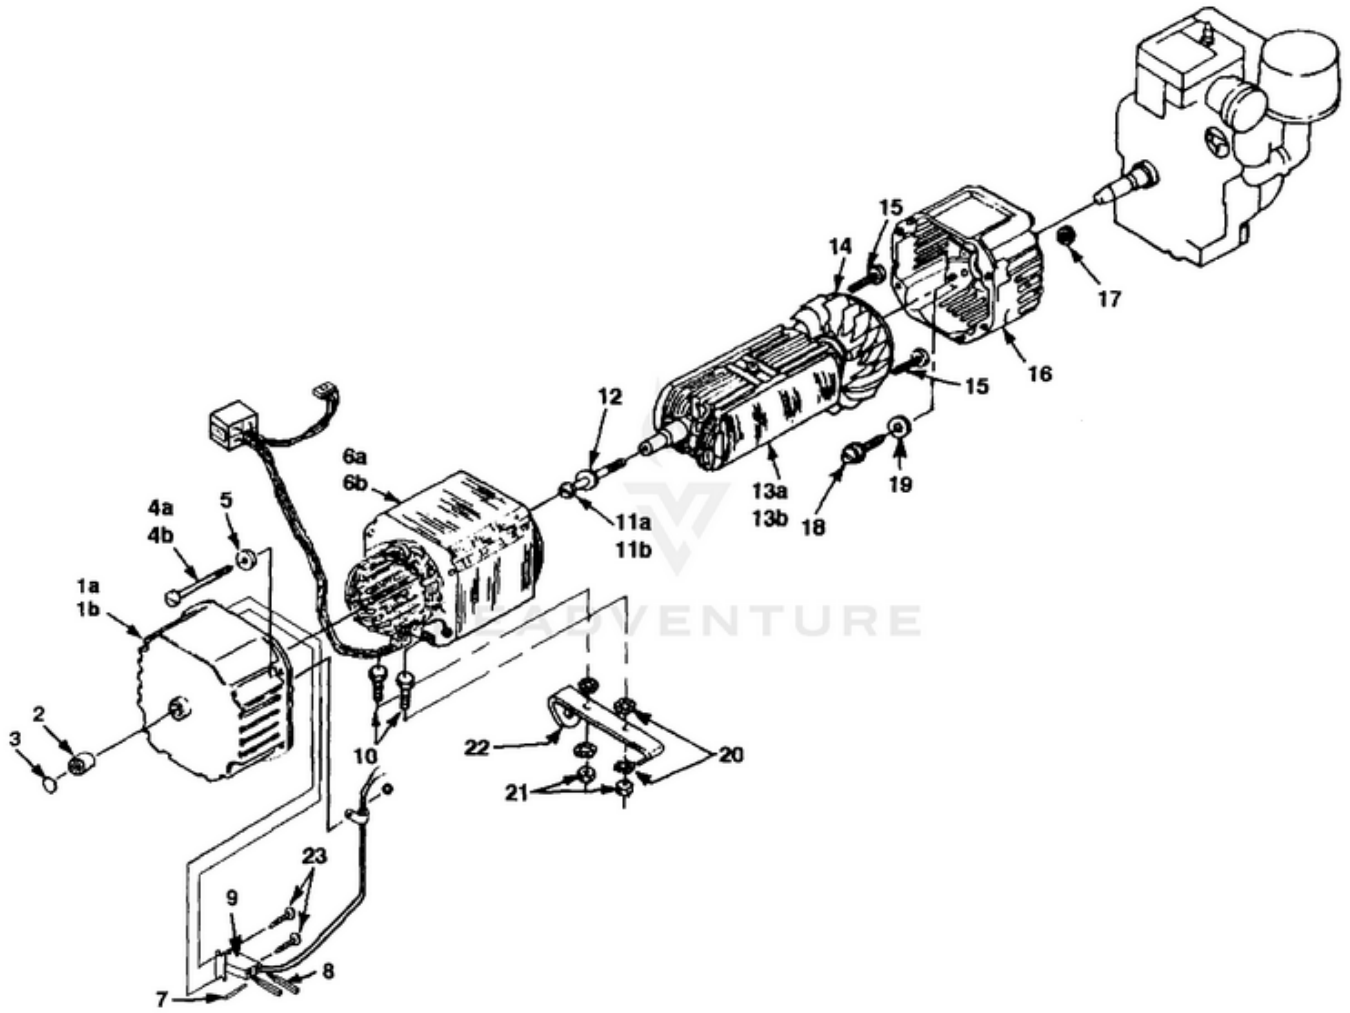

LRI4400 Generator UT-03787-A - Generator End

Rendered by LeadVenture, Inc.

Ref #	Part #	Description	Qty	Context	Note
1A	A07068	COMP. BRUSH HEAD(LRI4400 & LRIE4400, LRI5500, LRIE5500)	1		
1B	A07124	COMP. BRUSH HEAD(LRI4400/CSA, LRIE4400/CSA, LRI5500/CSA, LRIE5500/CSA)	1		
2	03044	BEARING-Needle	1		
3	02438	EXPANDER-Plug	1		
4A	4885307	BOLT-Stator (LRI & LRIE 4400'S)	4		
4B	4885301	BOLT-Stator (LRI & LRIE 5500'S)	4		
5	84124	WASHER-Flat	4		
6A	A06771S	STATOR & HARNESS (LRI & LRIE4400'S)	1		
6B	A06770S	STATOR & HARNESS (LRI & LRIE5500'S)	1		
	A03035	BRUSH & RETAINER KIT	1		
7	02857	PIN	1		
8	02664	BRUSH	2		
9	02365	BRUSH HOLDER	1		
10	80083	SCREW-Hex Hd. (5/16-18 X 3/4")	2		
11A	4885210	BOLT-Rotor (LRI & LRIE 4400'S)	1		
11B	4885207	BOLT-Rotor (LRI & LRIE 5500"S)	1		
12	83002	WASHER-Lock (5/16")	1		
13A	A02799AS	ROTOR (LRI & LRIE 4400'S)	1		
13B	A02798AS	ROTOR (LRI & LRIE 5500'S)	1		
14	A04013	FAN-Generator	1		
15	82526	SCREW-Pan Hd. (6-19 X 3/4")	4		
16	020267	END BELL	1		
17	81267	NUT-Hex (1/4-20)	4		
18	80187	SCREW-Hex Hd. (3/8-16 X 3/4")	4		
19	83078	WASHER-Lock	4		
20	83033	WASHER-Lock (int./ext.)	4		
21	81162	NUT-Hex (5/16-18)	2		
22	063781	GENERATOR SUPPORT	1		
23	82526	SCREW-Pan Hd. (6-19 X 3/4")	2