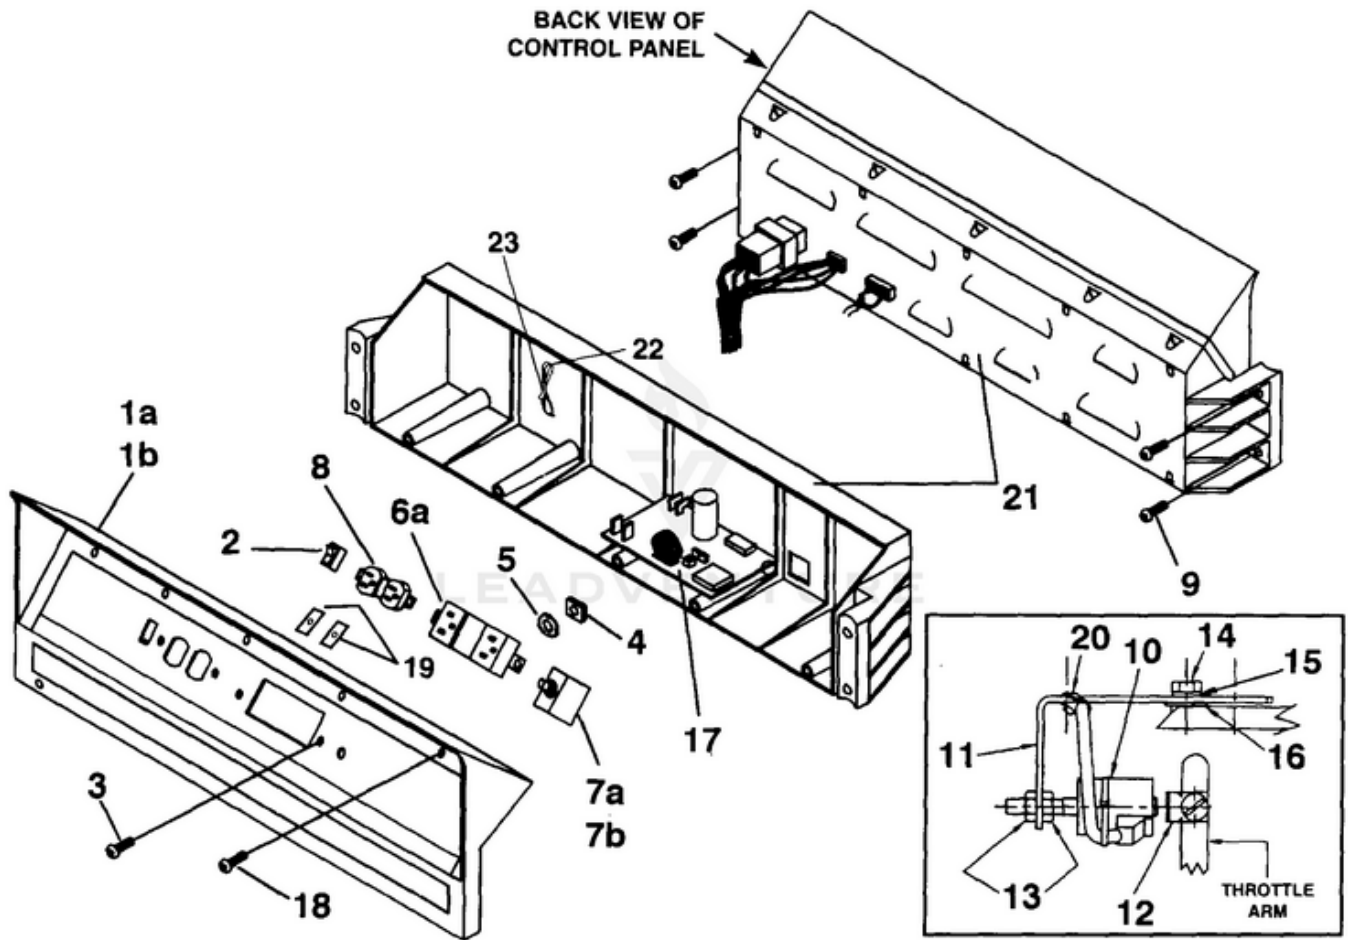

LRI2500 Generator UT-03799 - Control Panel

Rendered by LeadVenture, Inc.

Ref #	Part #	Description	Qty	Context Note
1A	A07102A	CONTROL PANEL (LRI2500)	1	
1B	A07123	CONTROL PANEL (LRI2500/CSA)	1	
2	02497	SWITCH	1	
3	80577	SCREW-Pan Hd. (8-32 X 7/8")	4	
4	81009	NUT-Hex	4	
5	83022	WASHER-Lock	4	
6A	04058	RECEPTACLE (GFCI) (LRI2500)	1	
6B	04058	RECEPTACLE (GFCI) (LRI2500/CSA)	2	
7A	49831A	CIRCUIT BREAKER (20 amp) (LRI2500)	1	
7B	01649A	CIRCUIT BREAKER (15 amp) (LRI2500/ CSA)	2	
8	51373	RECEPTACLE-Duplex (LRI2500) (120V)	1	
9	96620	SCREW-Torx Hd. (10-24 X 1/2")	4	
10	A07062	ELECTROMAGNET	1	
11	07080A	BRACKET (5HP)	1	
12	070811	PADDLE (5HP)	1	
13	810652	NUT-Hex (1/4-28)	2	
14	80049	SCREW-Hex Hd. (1/4-20 X 5/8")	1	
15	83009	WASHER-Lock	1	
16	84006	WASHER-Flat	1	
17	A06257	CONTROL BOARD	1	NOTE: Remove Jumper for use on 2500
18	82536	SCREW-Thread Forming (8-16 X 3/4")	8	
19	98792	BUMPER-Rubber	2	
20	04805	TIE-Cable	1	
21	066481	CONTROL PANEL-Back	1	
22	46840	TIE, Cable	1	
23	06655	Clip, Tie	1	

LRI2500 Generator UT-03799 - Generator End

Rendered by LeadVenture, Inc.

Ref #	Part #	Description	Qty	Context	Note
1A	A07068	COMPLETE BRUSH HEAD (LRI2500)	1		
1B	A07124	COMPLETE BRUSH HEAD (LRI2500/CSA)	1		
2	03044	BEARING-Needle	1		
3	02438	PLUG-Expansion	1		
4	4885305	BOLT-Stator	4		
5	84124	WASHER-Flat (1/4")	4		
6	A06772S	STATOR & HARNESS	1		
	A03035	BRUSH & RETAINER KIT	1		
7	02857	PIN	1		
8	02664	BRUSH	2		
9	83002	WASHER-Lock (5/16")	1		
10	A02800AS	ROTOR	1		
11	A04013	FAN-Generator	1		
12	82526	SCREW-Pan Hd. (6-19 X 3/4")	4		
13	020267	END BELL	1		
14	81267	NUT-Hex (1/4-20)	4		
15	80604	SCREW-Hex Hd. (5/16-24 X 3/4")	4		
16	83081	WASHER-Lock	4		
17	83033	WASHER-Lock (int./ext.)	4		
18	81162	NUT-Hex (5/16-18)	2		
19	028441	BRACKET-Generator Support	1		
20	82526	SCREW-Plastite (6-19 X 3/4")	2		
21	02365	BRUSH HOLDER	1		
22	80083	SCREW-Hex Hd. (5/16-18 X 3/4")	2		
23	4885211	BOLT-Rotor	1		