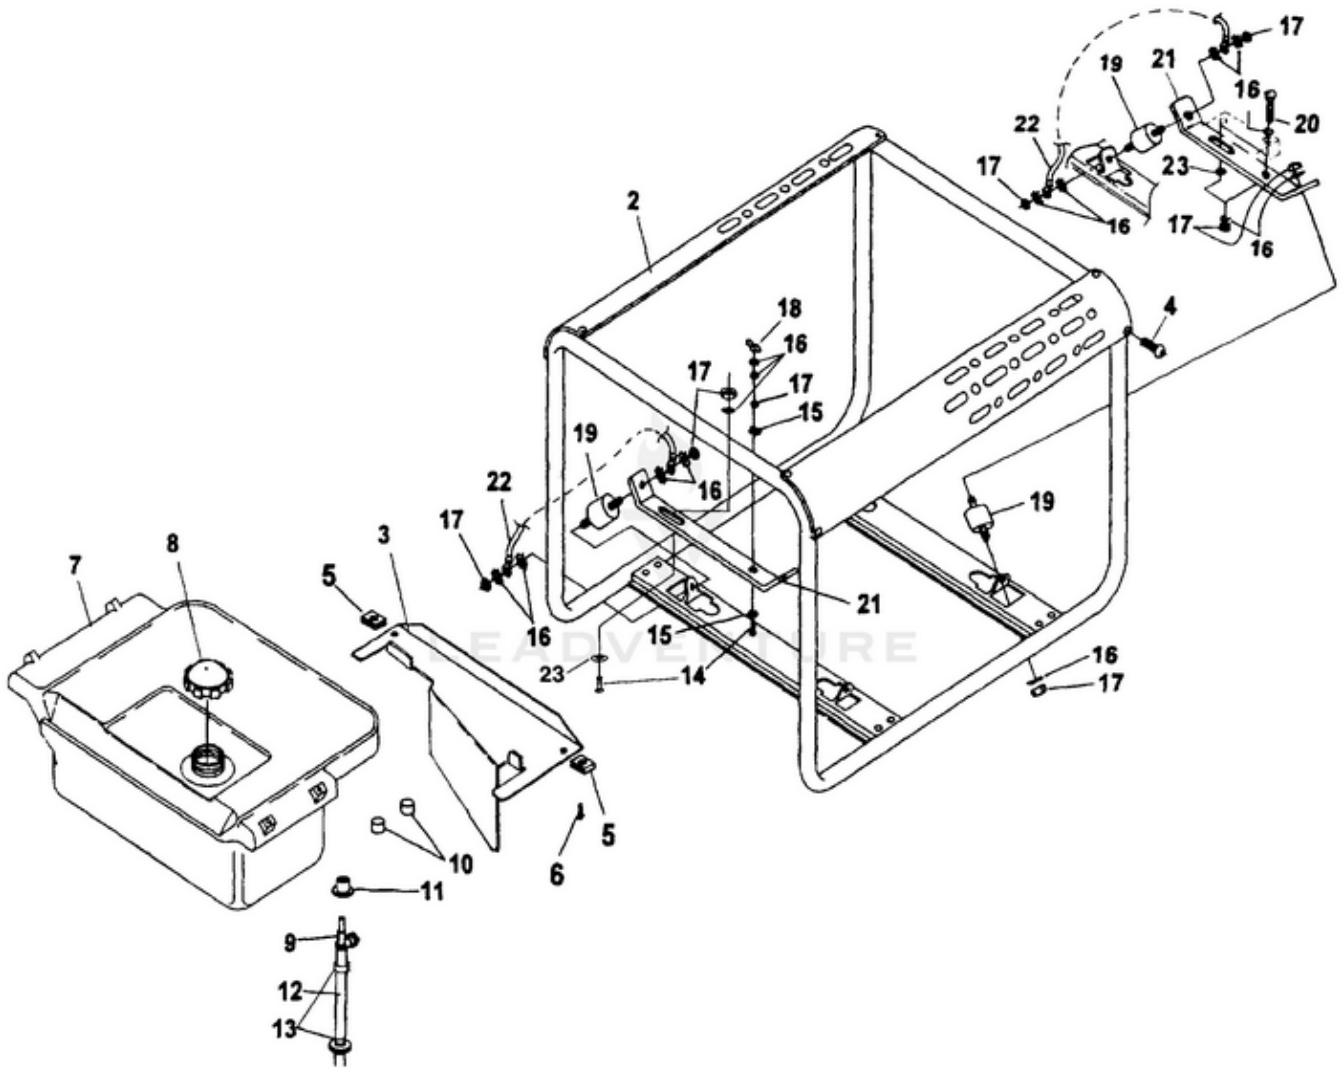

LRI2500 Generator UT-03799 - Tank & Frame

Rendered by LeadVenture, Inc.

Ref #	Part #	Description	Qty	Context Note
1	A06411	ROLL CAGE	1	
2	063831	BRACE-Tank Support	2	
3	064141	SHIELD-Fuel Tank	1	
4	96620	SCREW-Torx (10-24 X 1/2")	8	
5	81227	NUT-Speed	2	
6	80577	SCREW-Pan Hd. (8-32 X 3/8")	2	
7	A06984	FUEL TANK (3 Gal.)	1	
8	04864	CAP-Fuel (2 1/4" Dia.)	1	
9	07565	VALVE-Fuel	1	
10	06644	PAD-Fuel Tank	4	
11	47222	BUSHING	1	
12	4958608	HOSE-Fuel (8")	1	
13	49587	CLIP-Hose	2	
14	80088	SCREW-Hex Hd. (5/16-18 X 1 1/4")	2	
15	83033	WASHER-Flat (5/16)	2	
16	83081	WASHER-Lock (int.)	2	
17	81162	NUT-Hex (5/16-18)	1	
18	81015	NUT-Wing (5/16-18)	1	
19	49367	ISOLATOR	4	
20	80288	SCREW-Hex Hd. (5/16-18 X 1 3/4")	2	
21	064121	SUPPORT - ENG./GEN.	2	
22	A49399	GROUND STRAP	2	
23	84046	WASHER-Flat	2