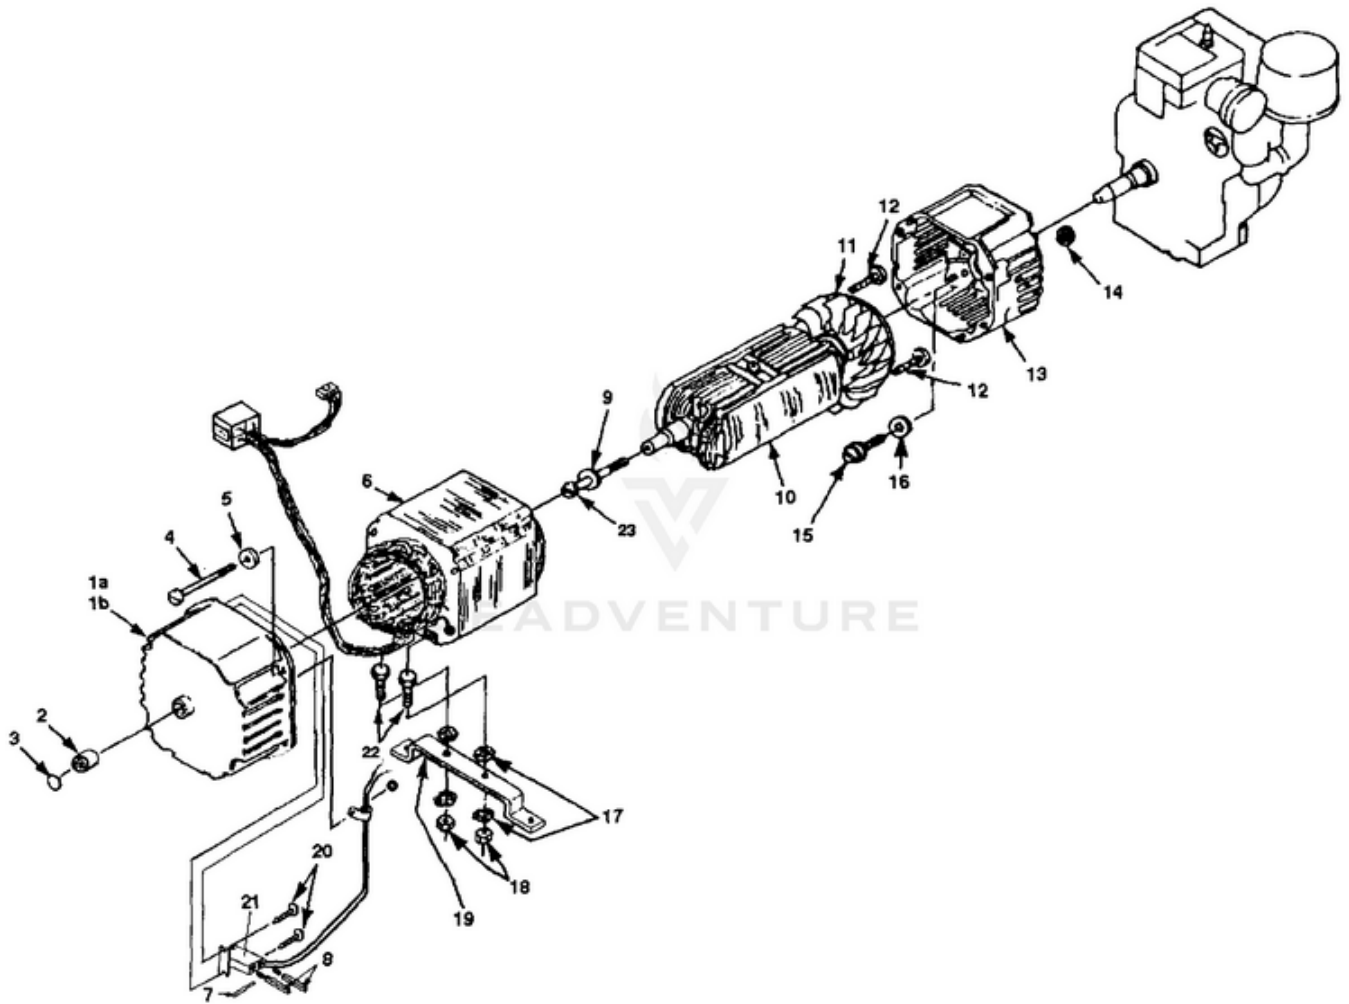

LRI2500 Generator UT-03799 - Generator End

Rendered by LeadVenture, Inc.

Ref #	Part #	Description	Qty	Context	Note
1A	A07068	COMPLETE BRUSH HEAD (LRI2500)	1		
1B	A07124	COMPLETE BRUSH HEAD (LRI2500/CSA)	1		
2	03044	BEARING-Needle	1		
3	02438	PLUG-Expansion	1		
4	4885305	BOLT-Stator	4		
5	84124	WASHER-Flat (1/4")	4		
6	A06772S	STATOR & HARNESS	1		
	A03035	BRUSH & RETAINER KIT	1		
7	02857	PIN	1		
8	02664	BRUSH	2		
9	83002	WASHER-Lock (5/16")	1		
10	A02800AS	ROTOR	1		
11	A04013	FAN-Generator	1		
12	82526	SCREW-Pan Hd. (6-19 X 3/4")	4		
13	020267	END BELL	1		
14	81267	NUT-Hex (1/4-20)	4		
15	80604	SCREW-Hex Hd. (5/16-24 X 3/4")	4		
16	83081	WASHER-Lock	4		
17	83033	WASHER-Lock (int./ext.)	4		
18	81162	NUT-Hex (5/16-18)	2		
19	028441	BRACKET-Generator Support	1		
20	82526	SCREW-Plastite (6-19 X 3/4")	2		
21	02365	BRUSH HOLDER	1		
22	80083	SCREW-Hex Hd. (5/16-18 X 3/4")	2		
23	4885211	BOLT-Rotor	1