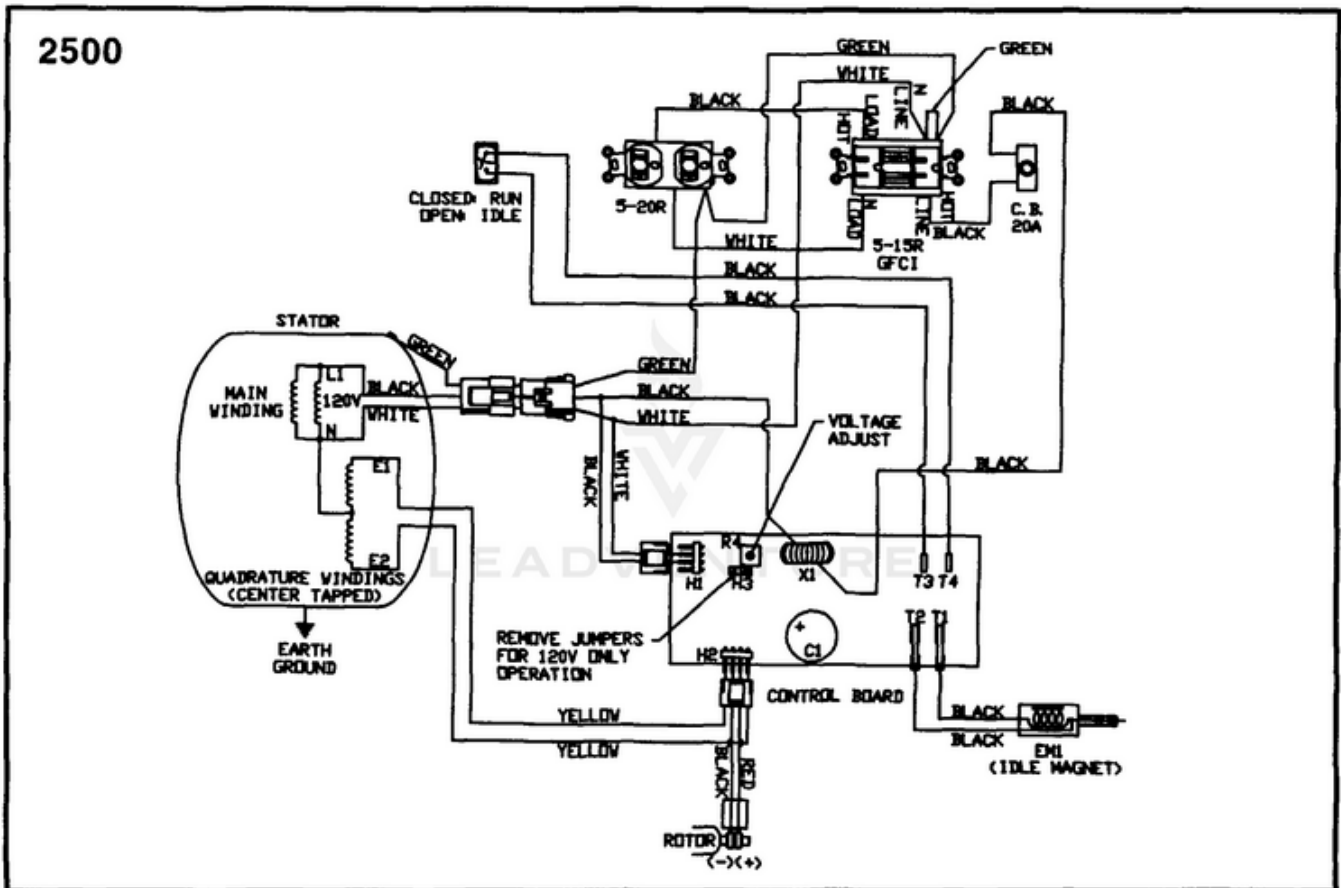

Ref #	Part #	Description	Qty	Context Note
1	A06411	ROLL CAGE	1	
2	063831	BRACE-Tank Support	2	
3	064141	SHIELD-Fuel Tank	1	
4	96620	SCREW-Torx (10-24 X 1/2")	8	
5	81227	NUT-Speed	2	
6	80577	SCREW-Pan Hd. (8-32 X 3/8")	2	
7	A06984	FUEL TANK (3 Gal.)	1	
8	04864	CAP-Fuel (2 1/4" Dia.)	1	
9	07565	VALVE-Fuel	1	
10	06644	PAD-Fuel Tank	4	
11	47222	BUSHING	1	
12	4958608	HOSE-Fuel (8")	1	
13	49587	CLIP-Hose	2	
14	80088	SCREW-Hex Hd. (5/16-18 X 1 1/4")	2	
15	83033	WASHER-Flat (5/16)	2	
16	83081	WASHER-Lock (int.)	2	
17	81162	NUT-Hex (5/16-18)	1	
18	81015	NUT-Wing (5/16-18)	1	
19	49367	ISOLATOR	4	
20	80288	SCREW-Hex Hd. (5/16-18 X 1 3/4")	2	
21	064121	SUPPORT - ENG./GEN.	2	
22	A49399	GROUND STRAP	2	
23	84046	WASHER-Flat	2	

LRI2500 Generator UT-03799 - Wiring Diagram

Rendered by LeadVenture, Inc.