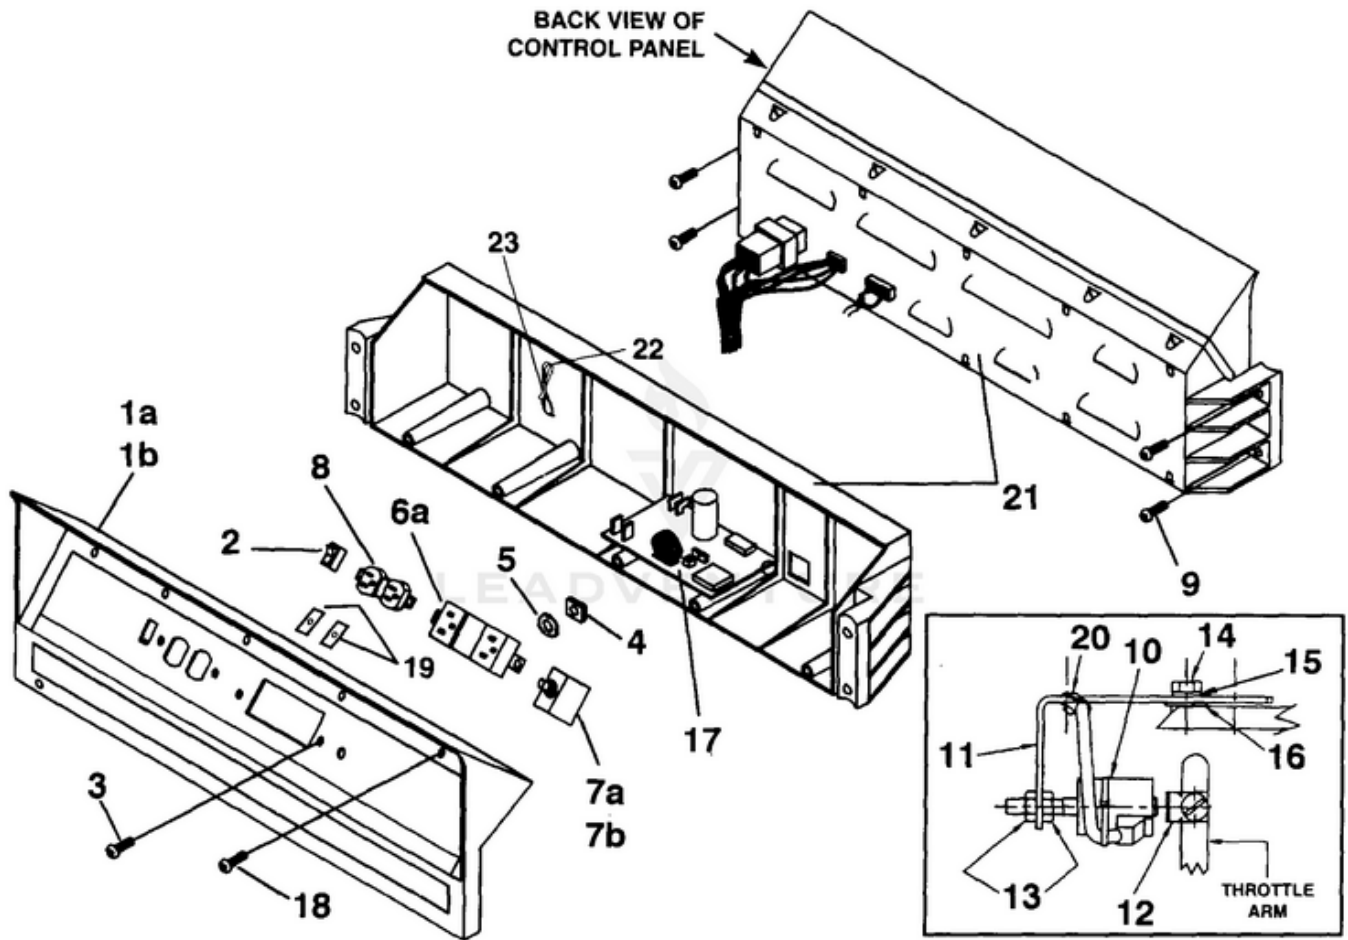

LRI2500 Generator UT-03777-A - Control Panel

Rendered by LeadVenture, Inc.

Ref #	Part #	Description	Qty	Context Note
1A	A07102A	CONTROL PANEL (LRI2500)	1	
1B	A07123	CONTROL PANEL (LRI2500/CSA)	1	
2	02497	SWITCH	1	
3	80577	SCREW-Pan Hd. (8-32 X 7/8")	4	
4	81009	NUT-Hex	4	
5	83022	WASHER-Lock	4	
6A	04058	RECEPTACLE (GFCI) (LRI2500)	1	
6B	04058	RECEPTACLE (GFCI) (LRI2500/CSA)	2	
7A	49831A	CIRCUIT BREAKER (20 amp) (LRI2500)	1	
7B	01649A	CIRCUIT BREAKER (15 amp) (LRI2500/ CSA)	2	
8	51373	RECEPTACLE-Duplex (LRI2500) (120V)	1	
9	96620	SCREW-Torx Hd. (10-24 X 1/2")	4	
10	A07062	ELECTROMAGNET	1	
11	07080A	BRACKET (5HP)	1	
12	070811	PADDLE (5HP)	1	
13	810652	NUT-Hex (1/4-28)	2	
14	80049	SCREW-Hex Hd. (1/4-20 X 5/8")	1	
15	83009	WASHER-Lock	1	
16	84006	WASHER-Flat	1	
17	A06257	CONTROL BOARD	1	NOTE: Remove Jumper for use on 2500
18	82536	SCREW-Thread Forming (8-16 X 3/4")	8	
19	98792	BUMPER-Rubber	2	
20	04805	TIE-Cable	1	
21	066481	CONTROL PANEL-Back	1	
22	46840	TIE, Cable	1	
23	06655	Clip, Tie	1	

LRI2500 Generator UT-03777-A - Generator End

Rendered by LeadVenture, Inc.

Ref #	Part #	Description	Qty	Context	Note
1A	A07068	COMPLETE BRUSH HEAD (LRI2500)	1		
1B	A07124	COMPLETE BRUSH HEAD (LRI2500/CSA)	1		
2	03044	BEARING-Needle	1		
3	02438	PLUG-Expansion	1		
4	4885305	BOLT-Stator	4		
5	84124	WASHER-Flat (1/4")	4		
6	A06772S	STATOR & HARNESS	1		
	A03035	BRUSH & RETAINER KIT	1		
7	02857	PIN	1		
8	02664	BRUSH	2		
9	83002	WASHER-Lock (5/16")	1		
10	A02800AS	ROTOR	1		
11	A04013	FAN-Generator	1		
12	82526	SCREW-Pan Hd. (6-19 X 3/4")	4		
13	020267	END BELL	1		
14	81267	NUT-Hex (1/4-20)	4		
15	80604	SCREW-Hex Hd. (5/16-24 X 3/4")	4		
16	83081	WASHER-Lock	4		
17	83033	WASHER-Lock (int./ext.)	4		
18	81162	NUT-Hex (5/16-18)	2		
19	028441	BRACKET-Generator Support	1		
20	82526	SCREW-Plastite (6-19 X 3/4")	2		
21	02365	BRUSH HOLDER	1		
22	80083	SCREW-Hex Hd. (5/16-18 X 3/4")	2		
23	4885211	BOLT-Rotor	1		