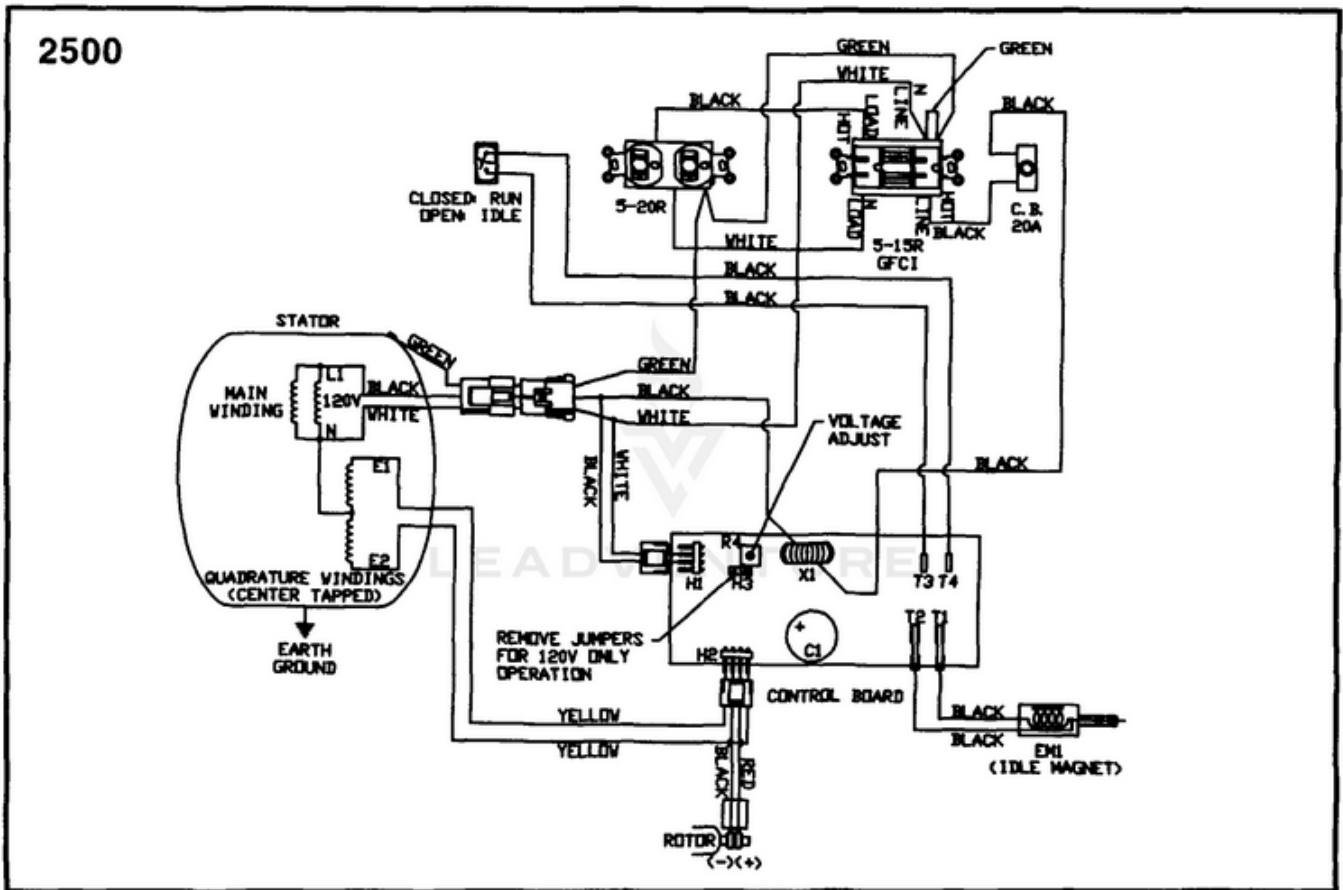

Ref #	Part #	Description	Qty	Context	Note
1	A06411	ROLL CAGE	1		
2	063831	BRACE-Tank Support	2		
3	064141	SHIELD-Fuel Tank	1		
4	96620	SCREW-Torx (10-24 X 1/2")	8		
5	81227	NUT-Speed	2		
6	80577	SCREW-Pan Hd. (8-32 X 3/8")	2		
7	A06984	FUEL TANK (3 Gal.)	1		
8	04864	CAP-Fuel (2 1/4" Dia.)	1		
9	07565	VALVE-Fuel	1		
10	06644	PAD-Fuel Tank	4		
11	47222	BUSHING	1		
12	4958608	HOSE-Fuel (8")	1		
13	49587	CLIP-Hose	2		
14	80088	SCREW-Hex Hd. (5/16-18 X 1 1/4")	2		
15	83033	WASHER-Flat (5/16)	2		
16	83081	WASHER-Lock (int.)	2		
17	81162	NUT-Hex (5/16-18)	1		
18	81015	NUT-Wing (5/16-18)	1		
19	49367	ISOLATOR	4		
20	80288	SCREW-Hex Hd. (5/16-18 X 1 3/4")	2		
21	064121	SUPPORT - ENG./GEN.	2		
22	A49399	GROUND STRAP	2		
23	84046	WASHER-Flat	2		

LRI2500 Generator UT-03777-A - Wiring Diagram

Rendered by LeadVenture, Inc.