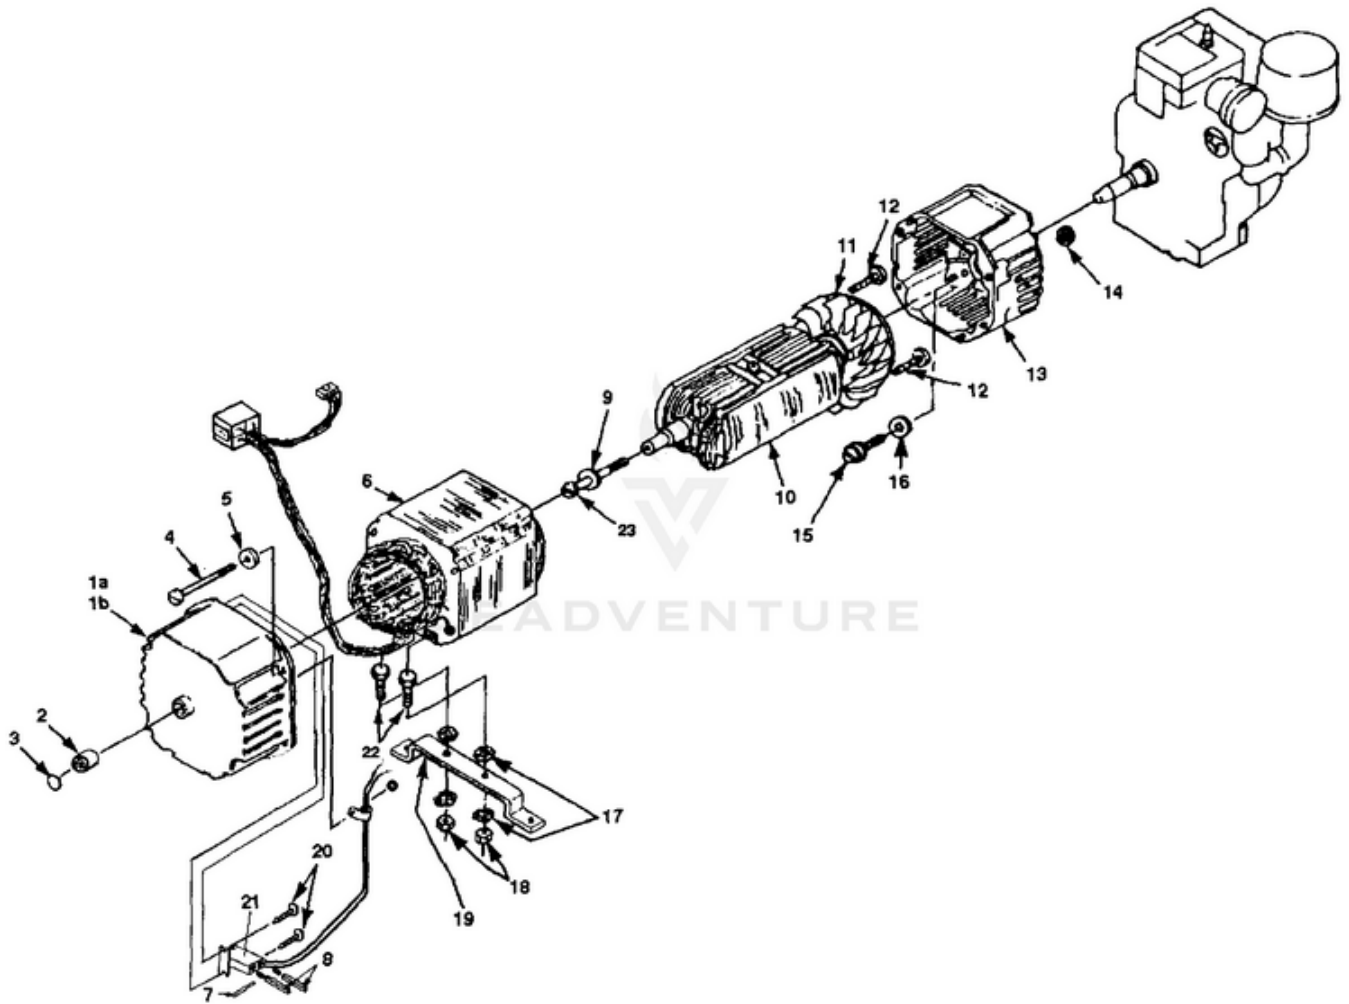

LRI2500 Generator UT-03777-A - Control Panel

Rendered by LeadVenture, Inc.

Ref #	Part #	Description	Qty	Context Note
1A	A07102A	CONTROL PANEL (LRI2500)	1	
1B	A07123	CONTROL PANEL (LRI2500/CSA)	1	
2	02497	SWITCH	1	
3	80577	SCREW-Pan Hd. (8-32 X 7/8")	4	
4	81009	NUT-Hex	4	
5	83022	WASHER-Lock	4	
6A	04058	RECEPTACLE (GFCI) (LRI2500)	1	
6B	04058	RECEPTACLE (GFCI) (LRI2500/CSA)	2	
7A	49831A	CIRCUIT BREAKER (20 amp) (LRI2500)	1	
7B	01649A	CIRCUIT BREAKER (15 amp) (LRI2500/ CSA)	2	
8	51373	RECEPTACLE-Duplex (LRI2500) (120V)	1	
9	96620	SCREW-Torx Hd. (10-24 X 1/2")	4	
10	A07062	ELECTROMAGNET	1	
11	07080A	BRACKET (5HP)	1	
12	070811	PADDLE (5HP)	1	
13	810652	NUT-Hex (1/4-28)	2	
14	80049	SCREW-Hex Hd. (1/4-20 X 5/8")	1	
15	83009	WASHER-Lock	1	
16	84006	WASHER-Flat	1	
17	A06257	CONTROL BOARD	1	NOTE: Remove Jumper for use on 2500
18	82536	SCREW-Thread Forming (8-16 X 3/4")	8	
19	98792	BUMPER-Rubber	2	
20	04805	TIE-Cable	1	
21	066481	CONTROL PANEL-Back	1	
22	46840	TIE, Cable	1	
23	06655	Clip, Tie	1	

LRI2500 Generator UT-03777-A - Generator End

Rendered by LeadVenture, Inc.

Ref #	Part #	Description	Qty	Context	Note
1A	A07068	COMPLETE BRUSH HEAD (LRI2500)	1		
1B	A07124	COMPLETE BRUSH HEAD (LRI2500/CSA)	1		
2	03044	BEARING-Needle	1		
3	02438	PLUG-Expansion	1		
4	4885305	BOLT-Stator	4		
5	84124	WASHER-Flat (1/4")	4		
6	A06772S	STATOR & HARNESS	1		
	A03035	BRUSH & RETAINER KIT	1		
7	02857	PIN	1		
8	02664	BRUSH	2		
9	83002	WASHER-Lock (5/16")	1		
10	A02800AS	ROTOR	1		
11	A04013	FAN-Generator	1		
12	82526	SCREW-Pan Hd. (6-19 X 3/4")	4		
13	020267	END BELL	1		
14	81267	NUT-Hex (1/4-20)	4		
15	80604	SCREW-Hex Hd. (5/16-24 X 3/4")	4		
16	83081	WASHER-Lock	4		
17	83033	WASHER-Lock (int./ext.)	4		
18	81162	NUT-Hex (5/16-18)	2		
19	028441	BRACKET-Generator Support	1		
20	82526	SCREW-Plastite (6-19 X 3/4")	2		
21	02365	BRUSH HOLDER	1		
22	80083	SCREW-Hex Hd. (5/16-18 X 3/4")	2		
23	4885211	BOLT-Rotor	1		