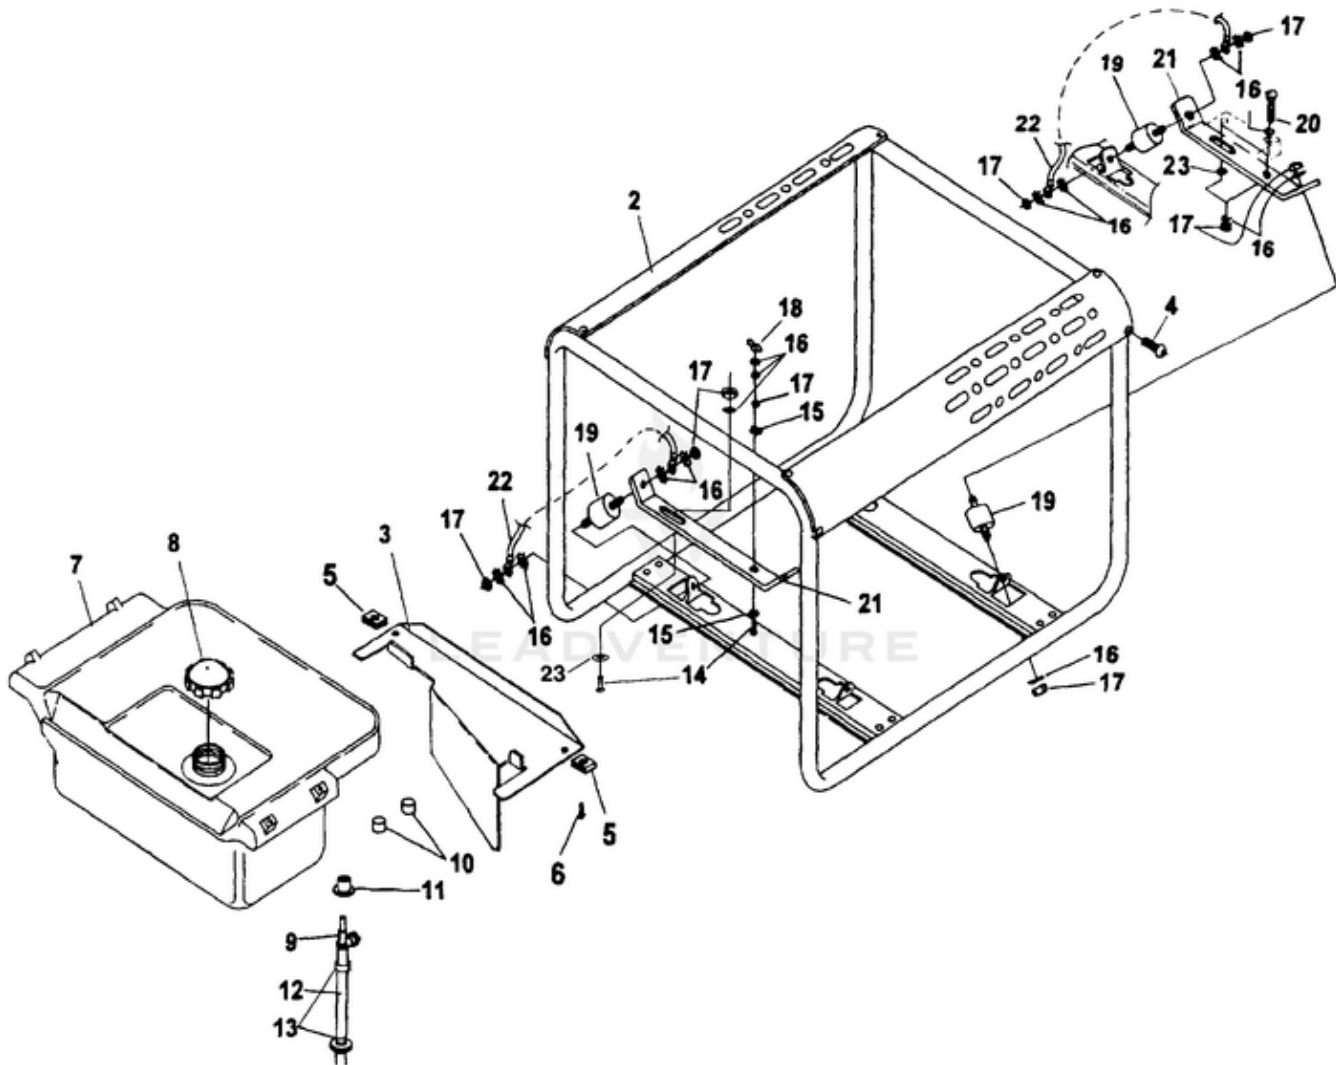

LRI2500 Generator UT-03777-A - Tank & Frame

Rendered by LeadVenture, Inc.

Ref #	Part #	Description	Qty	Context	Note
1	A06411	ROLL CAGE	1		
2	063831	BRACE-Tank Support	2		
3	064141	SHIELD-Fuel Tank	1		
4	96620	SCREW-Torx (10-24 X 1/2")	8		
5	81227	NUT-Speed	2		
6	80577	SCREW-Pan Hd. (8-32 X 3/8")	2		
7	A06984	FUEL TANK (3 Gal.)	1		
8	04864	CAP-Fuel (2 1/4" Dia.)	1		
9	07565	VALVE-Fuel	1		
10	06644	PAD-Fuel Tank	4		
11	47222	BUSHING	1		
12	4958608	HOSE-Fuel (8")	1		
13	49587	CLIP-Hose	2		
14	80088	SCREW-Hex Hd. (5/16-18 X 1 1/4")	2		
15	83033	WASHER-Flat (5/16)	2		
16	83081	WASHER-Lock (int.)	2		
17	81162	NUT-Hex (5/16-18)	1		
18	81015	NUT-Wing (5/16-18)	1		
19	49367	ISOLATOR	4		
20	80288	SCREW-Hex Hd. (5/16-18 X 1 3/4")	2		
21	064121	SUPPORT - ENG./GEN.	2		
22	A49399	GROUND STRAP	2		
23	84046	WASHER-Flat	2