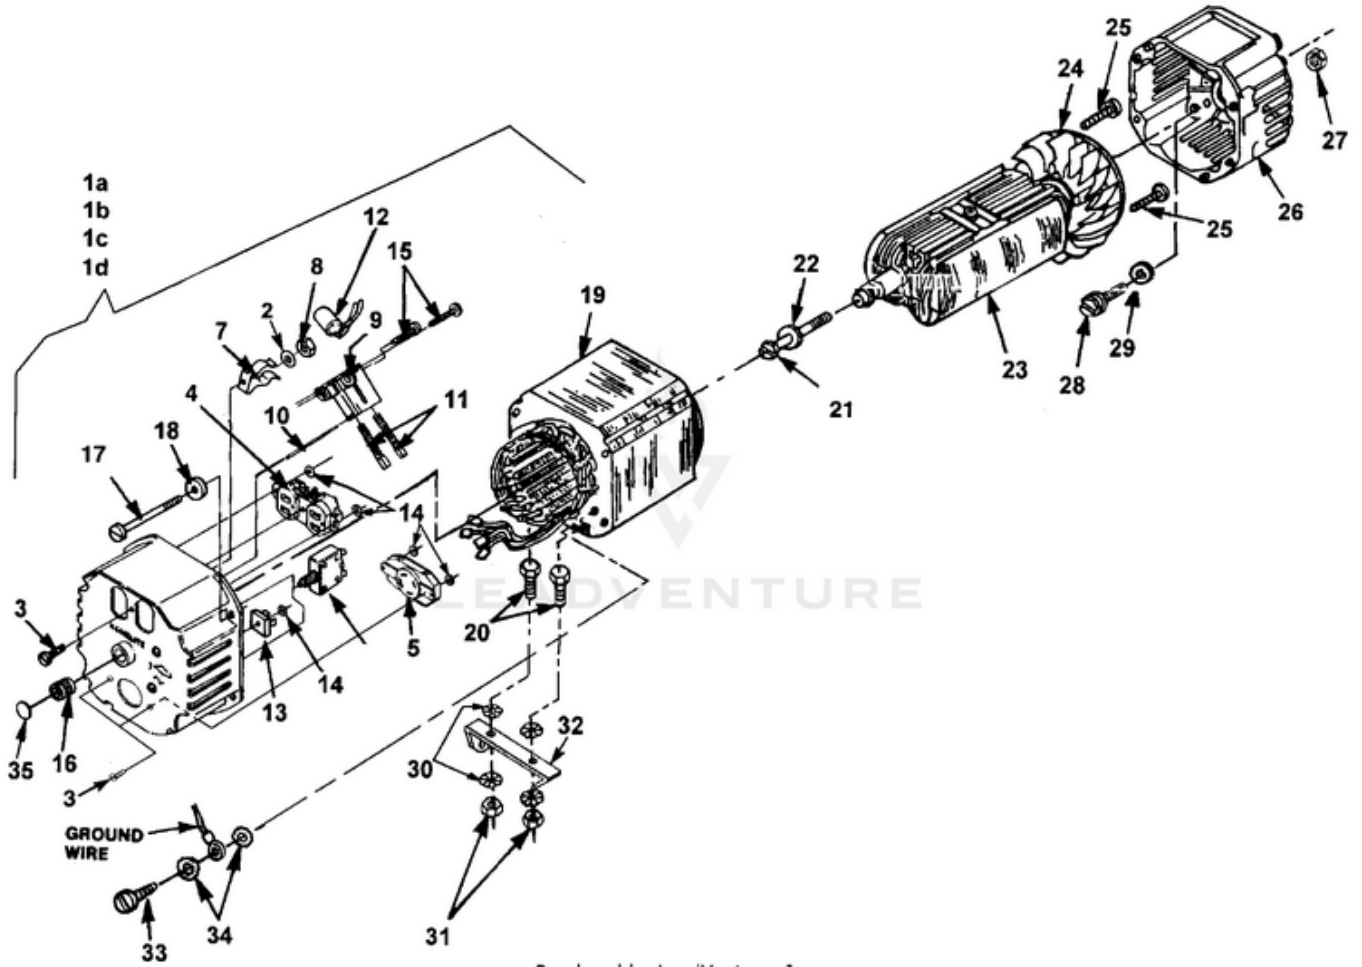

LRE5500 Generator UT-03775-AR - Generator End

Rendered by LeadVenture, Inc.

Ref #	Part #	Description	Qty	Context Note
1A	A06923	COMPLETE BRUSH HEAD	1	(LR4400 & LRE4400)
1B	A06921	COMPLETE BRUSH HEAD	1	(LR5500 & LRE5500)
1C	A06987	COMPLETE BRUSH HEAD	1	(LR4400/CSA & LRE4400/CSA)
1D	A06986	COMPLETE BRUSH HEAD	1	(LR5500/CSA & LRE5500/CSA)
2	83119	WASHER-Lock (ext.)	1	
3	80630	SCREW-Mach. Pan Hd. (6-32 X 1/2")	3	
4	50991A	RECEPTACLE-Duplex (Nema 5-15R)	1	(LR4400, LRE4400, LR5500 & LRE5500)
	498031A	RECEPTACLE-Duplex (Nema 5-15R)	1	(LR4400/CSA & LRE4400/CSA)
	498321A	RECEPTACLE-Duplex (Nema 5-20R)	1	(LR5500/CSA & LRE5500/CSA)
5	46508	RECEPTACLE-Locking (120V/240V) (Nema L14-20R)	1	
6	49831A	BREAKER-Circuit (20 amp.)	2	(LR4400 & LRE4400)
	02511	BREAKER-Circuit (25 amp.)	2	(LR5500 & LRE5500)
	01649A	BREAKER-Circuit (15 amp.)	2	(LR4400/CSA & LRE4400/CSA)
	49831A	BREAKER-Circuit (20 amp.)	2	(LR5500/CSA & LRE5500/CSA)
7	02435	CLIP-Spring Cap	1	
8	81002	NUT-Hex (6-32)	1	
9	02365	BRUSH HOLDER	1	
	A03035	BRUSH & RETAINER KIT	1	
10	02857	PIN	1	
11	02664	BRUSH	2	
12	A02860	CAPACITOR (w/Lead)	1	
13	95672	RECTIFIER	1	
14	02437	WASHER-Shaft Retention	4	
15	82526	SCREW-Pan Hd. (6-19 X 3/4)	2	
16	03044	BEARING-Needle	1	
17	4885306	BOLT-Stator (4400 Watts)	4	
	4885301	BOLT-Stator (5500 Watts)	4	
18	84124	WASHER-Flat	4	
19	A02796AS	STATOR (4400 Watts)	1	
	A02795AS	STATOR (5500 Watts)	1	
20	80083	SCREW- Hex Hd. (5/16-18 X 3/4")	2	
21	4885210	BOLT-Rotor (4400 Watts)	1	
21	4885707	BOLT-Rotor (5500 Watts)	1	
22	83002	WASHER-Lock (5/16")	1	
23	A02799AS	ROTOR (4400 Watts)	1	
23	A02798AS	ROTOR (5500 Watts)	1	
24	A04013AS	FAN-Generator	1	
25	82526	SCREW-Pan Hd. (6-19 X 3/4")	4	
26	020267	END BELL	1	
27	81267	NUT-Hex (1/4-20)	4	
28	80687	SCREW-Hex Hd. (5/16-24 X 3/4")	4	
29	83078	WASHER-Lock	4	
30	83033	WASHER-Lock (int./ext.)	4	
31	81162	NUT-Hex (5/16-18)	2