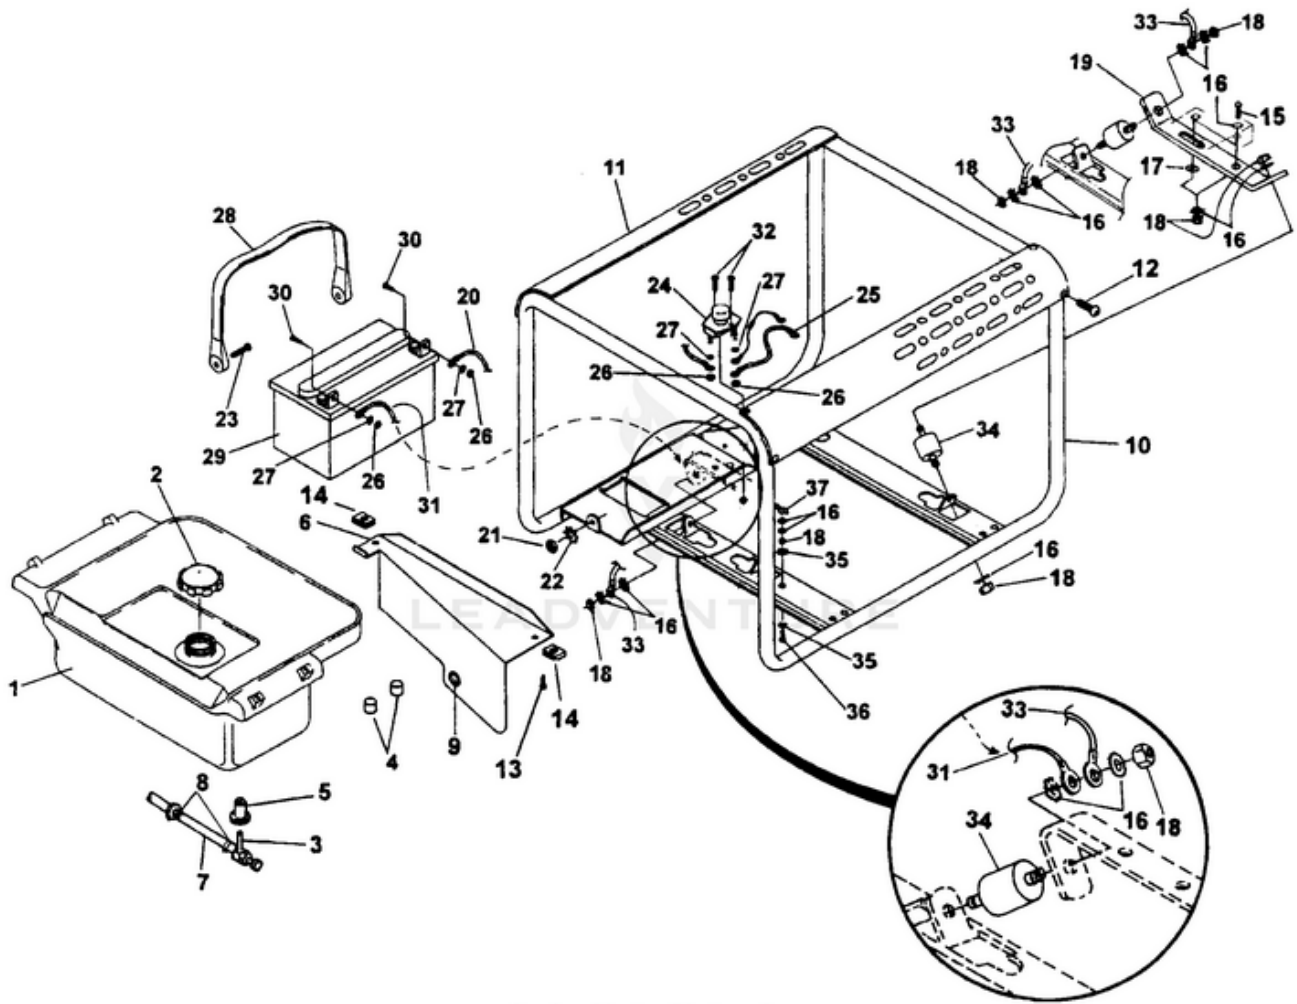

Ref #	Part #	Description	Qty	Context Note
32	063781	SUPPORT-Engine	1	
33	82538	SCREW-Taptite (10/24 X 3/4")	1	
34	83121	WASHER-Lock (int./ext.)	2	
35	02438	PLUG-Expansion	1	

LRE5500 Generator UT-03775-AR - Tanks & Handles