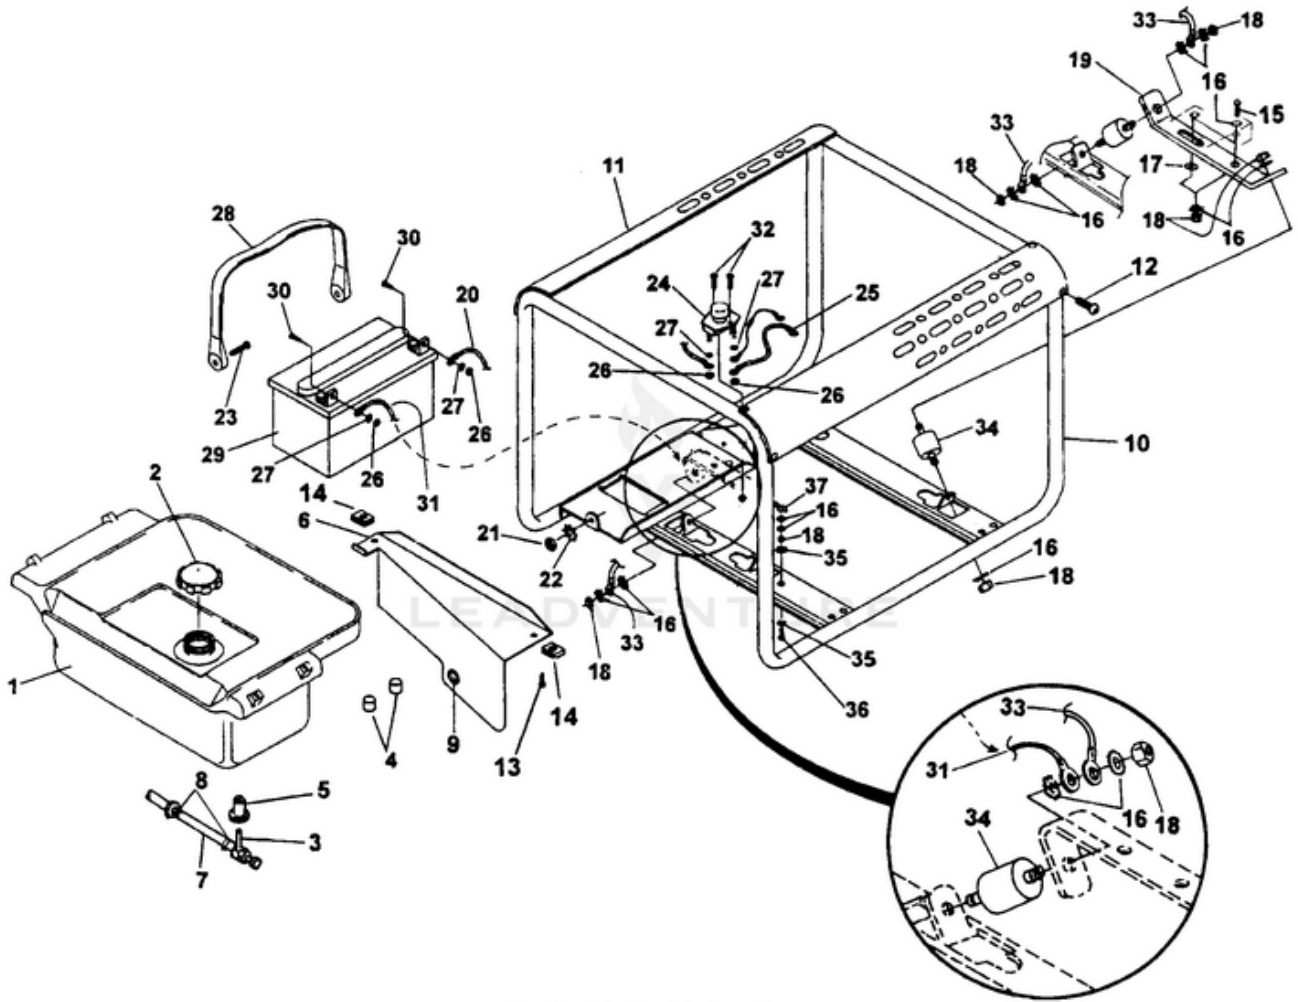

Ref #	Part #	Description	Qty	Context Note
32	063781	SUPPORT-Engine	1	
33	82538	SCREW-Taptite (10/24 X 3/4")	1	
34	83121	WASHER-Lock (int./ext.)	2	
35	02438	PLUG-Expansion	1	

LRE4400 Generator UT-03783-A - Tanks & Handles