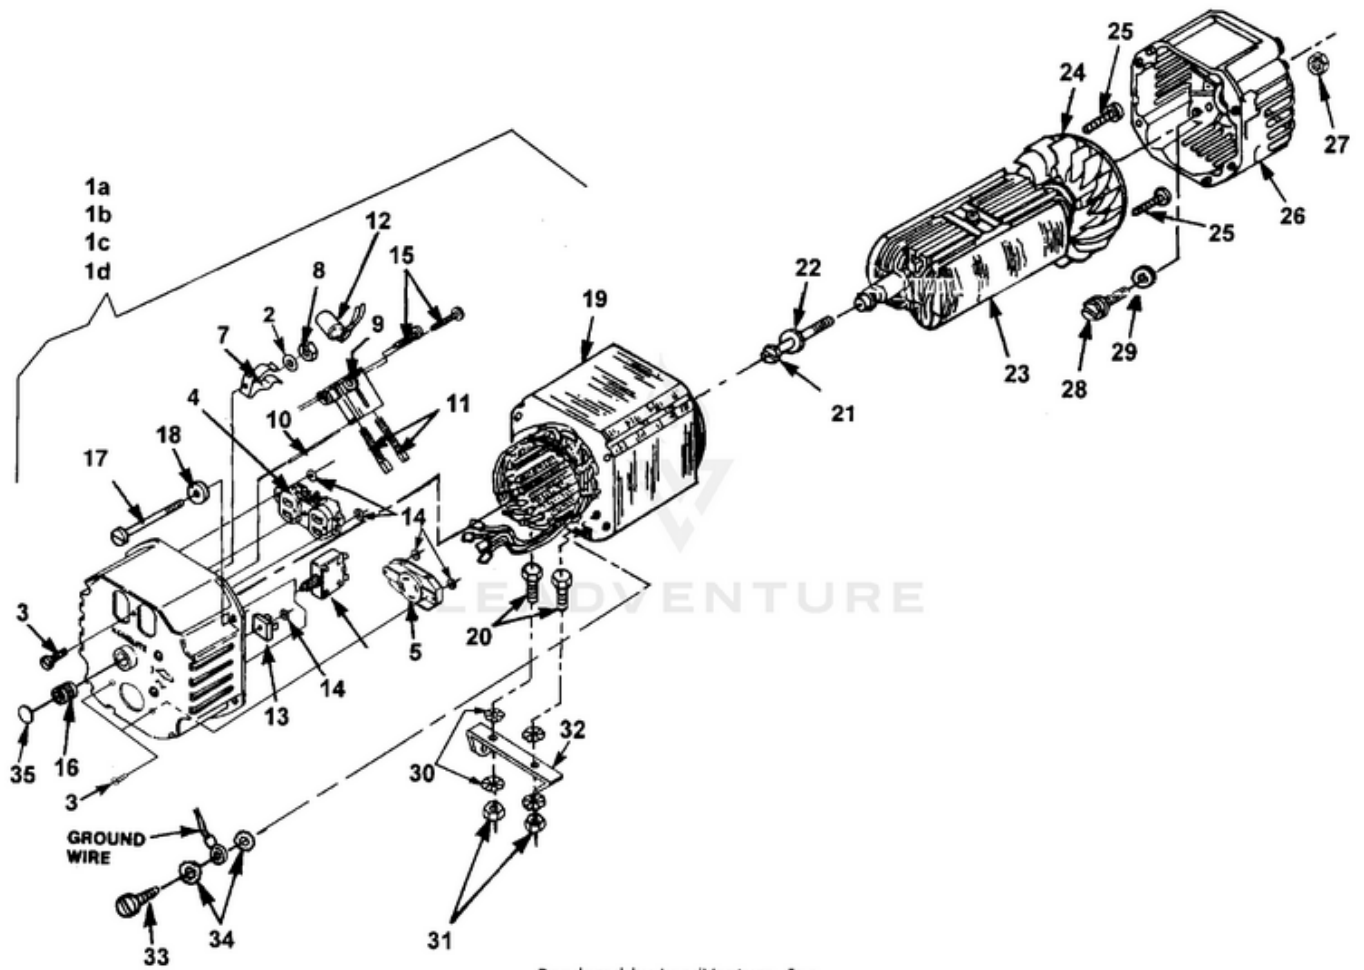

LRE4400 Generator UT-03783-A - Generator End

Rendered by LeadVenture, Inc.

Ref #	Part #	Description	Qty	Context Note
1A	A06923	COMPLETE BRUSH HEAD	1	(LR4400 & LRE4400)
1B	A06921	COMPLETE BRUSH HEAD	1	(LR5500 & LRE5500)
1C	A06987	COMPLETE BRUSH HEAD	1	(LR4400/CSA & LRE4400/CSA)
1D	A06986	COMPLETE BRUSH HEAD	1	(LR5500/CSA & LRE5500/CSA)
2	83119	WASHER-Lock (ext.)	1	
3	80630	SCREW-Mach. Pan Hd. (6-32 X 1/2")	3	
4	50991A	RECEPTACLE-Duplex (Nema 5-15R)	1	(LR4400, LRE4400, LR5500 & LRE5500)
	498031A	RECEPTACLE-Duplex (Nema 5-15R)	1	(LR4400/CSA & LRE4400/CSA)
	498321A	RECEPTACLE-Duplex (Nema 5-20R)	1	(LR5500/CSA & LRE5500/CSA)
5	46508	RECEPTACLE-Locking (120V/240V) (Nema L14-20R)	1	
6	49831A	BREAKER-Circuit (20 amp.)	2	(LR4400 & LRE4400)
	02511	BREAKER-Circuit (25 amp.)	2	(LR5500 & LRE5500)
	01649A	BREAKER-Circuit (15 amp.)	2	(LR4400/CSA & LRE4400/CSA)
	49831A	BREAKER-Circuit (20 amp.)	2	(LR5500/CSA & LRE5500/CSA)
7	02435	CLIP-Spring Cap	1	
8	81002	NUT-Hex (6-32)	1	
9	02365	BRUSH HOLDER	1	
	A03035	BRUSH & RETAINER KIT	1	
10	02857	PIN	1	
11	02664	BRUSH	2	
12	A02860	CAPACITOR (w/Lead)	1	
13	95672	RECTIFIER	1	
14	02437	WASHER-Shaft Retention	4	
15	82526	SCREW-Pan Hd. (6-19 X 3/4)	2	
16	03044	BEARING-Needle	1	
17	4885306	BOLT-Stator (4400 Watts)	4	
	4885301	BOLT-Stator (5500 Watts)	4	
18	84124	WASHER-Flat	4	
19	A02796AS	STATOR (4400 Watts)	1	
	A02795AS	STATOR (5500 Watts)	1	
20	80083	SCREW- Hex Hd. (5/16-18 X 3/4")	2	
21	4885210	BOLT-Rotor (4400 Watts)	1	
21	4885707	BOLT-Rotor (5500 Watts)	1	
22	83002	WASHER-Lock (5/16")	1	
23	A02799AS	ROTOR (4400 Watts)	1	
23	A02798AS	ROTOR (5500 Watts)	1	
24	A04013AS	FAN-Generator	1	
25	82526	SCREW-Pan Hd. (6-19 X 3/4")	4	
26	020267	END BELL	1	
27	81267	NUT-Hex (1/4-20)	4	
28	80687	SCREW-Hex Hd. (5/16-24 X 3/4")	4	
29	83078	WASHER-Lock	4	
30	83033	WASHER-Lock (int./ext.)	4	
31	81162	NUT-Hex (5/16-18)	2