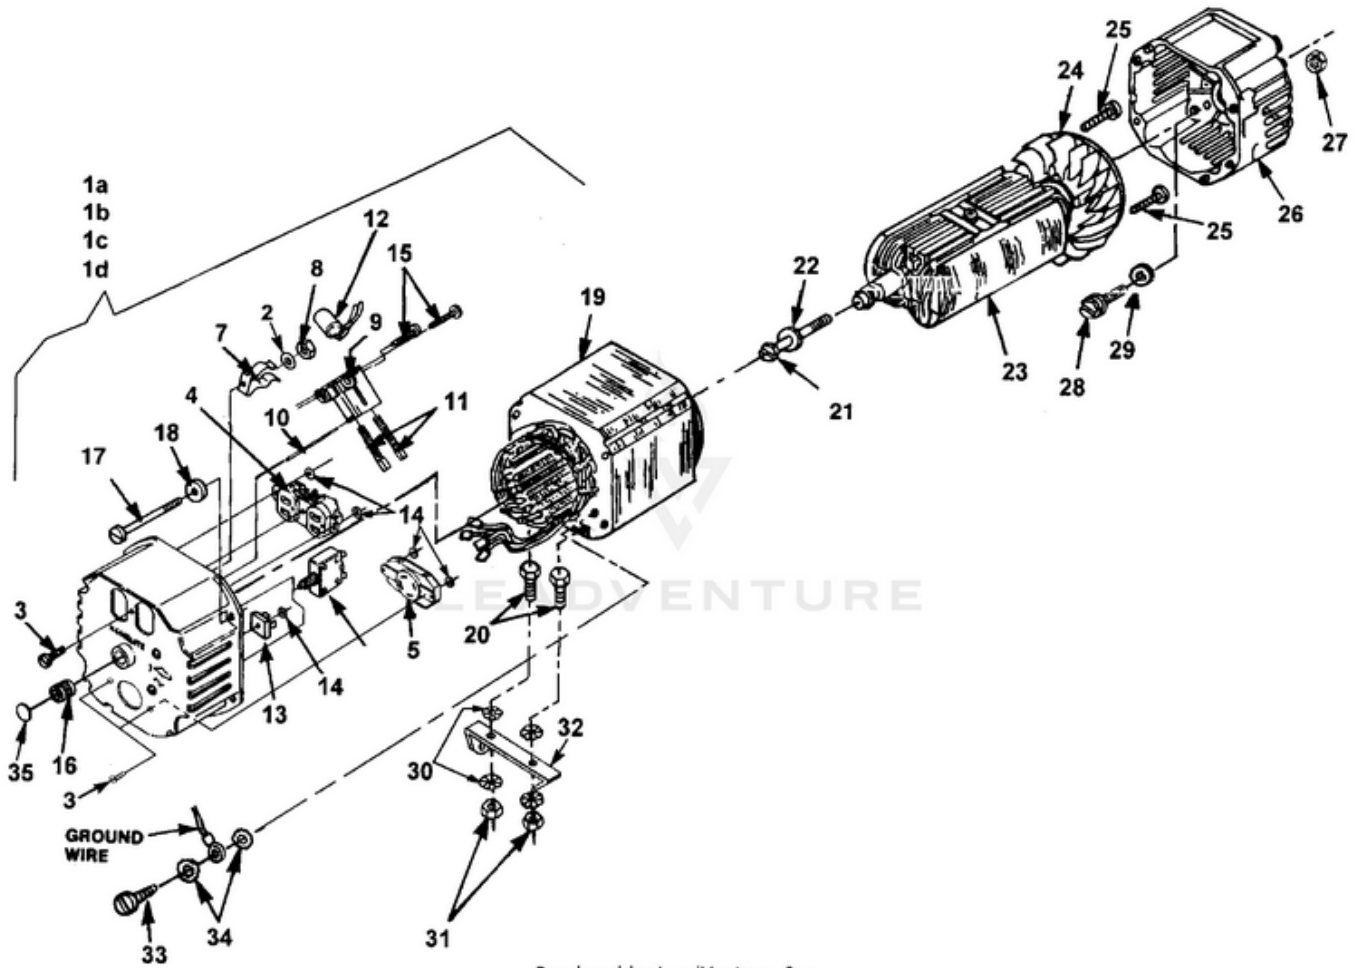

LR5500 Generator UT-03774 - Generator End

Rendered by LeadVenture, Inc.

Ref #	Part #	Description	Qty	Context Note
1A	A06923	COMPLETE BRUSH HEAD	1	(LR4400 & LRE4400)
1B	A06921	COMPLETE BRUSH HEAD	1	(LR5500 & LRE5500)
1C	A06987	COMPLETE BRUSH HEAD	1	(LR4400/CSA & LRE4400/CSA)
1D	A06986	COMPLETE BRUSH HEAD	1	(LR5500/CSA & LRE5500/CSA)
2	83119	WASHER-Lock (ext.)	1	
3	80630	SCREW-Mach. Pan Hd. (6-32 X 1/2")	3	
4	50991A	RECEPTACLE-Duplex (Nema 5-15R)	1	(LR4400, LRE4400, LR5500 & LRE5500)
	498031A	RECEPTACLE-Duplex (Nema 5-15R)	1	(LR4400/CSA & LRE4400/CSA)
	498321A	RECEPTACLE-Duplex (Nema 5-20R)	1	(LR5500/CSA & LRE5500/CSA)
5	46508	RECEPTACLE-Locking (120V/240V) (Nema L14-20R)	1	
6	49831A	BREAKER-Circuit (20 amp.)	2	(LR4400 & LRE4400)
	02511	BREAKER-Circuit (25 amp.)	2	(LR5500 & LRE5500)
	01649A	BREAKER-Circuit (15 amp.)	2	(LR4400/CSA & LRE4400/CSA)
	49831A	BREAKER-Circuit (20 amp.)	2	(LR5500/CSA & LRE5500/CSA)
7	02435	CLIP-Spring Cap	1	
8	81002	NUT-Hex (6-32)	1	
9	02365	BRUSH HOLDER	1	
	A03035	BRUSH & RETAINER KIT	1	
10	02857	PIN	1	
11	02664	BRUSH	2	
12	A02860	CAPACITOR (w/Lead)	1	
13	95672	RECTIFIER	1	
14	02437	WASHER-Shaft Retention	4	
15	82526	SCREW-Pan Hd. (6-19 X 3/4)	2	
16	03044	BEARING-Needle	1	
17	4885306	BOLT-Stator (4400 Watts)	4	
	4885301	BOLT-Stator (5500 Watts)	4	
18	84124	WASHER-Flat	4	
19	A02796AS	STATOR (4400 Watts)	1	
	A02795AS	STATOR (5500 Watts)	1	
20	80083	SCREW- Hex Hd. (5/16-18 X 3/4")	2	
21	4885210	BOLT-Rotor (4400 Watts)	1	
21	4885707	BOLT-Rotor (5500 Watts)	1	
22	83002	WASHER-Lock (5/16")	1	
23	A02799AS	ROTOR (4400 Watts)	1	
23	A02798AS	ROTOR (5500 Watts)	1	
24	A04013AS	FAN-Generator	1	
25	82526	SCREW-Pan Hd. (6-19 X 3/4")	4	
26	020267	END BELL	1	
27	81267	NUT-Hex (1/4-20)	4	
28	80687	SCREW-Hex Hd. (5/16-24 X 3/4")	4	
29	83078	WASHER-Lock	4	
30	83033	WASHER-Lock (int./ext.)	4	
31	81162	NUT-Hex (5/16-18)	2