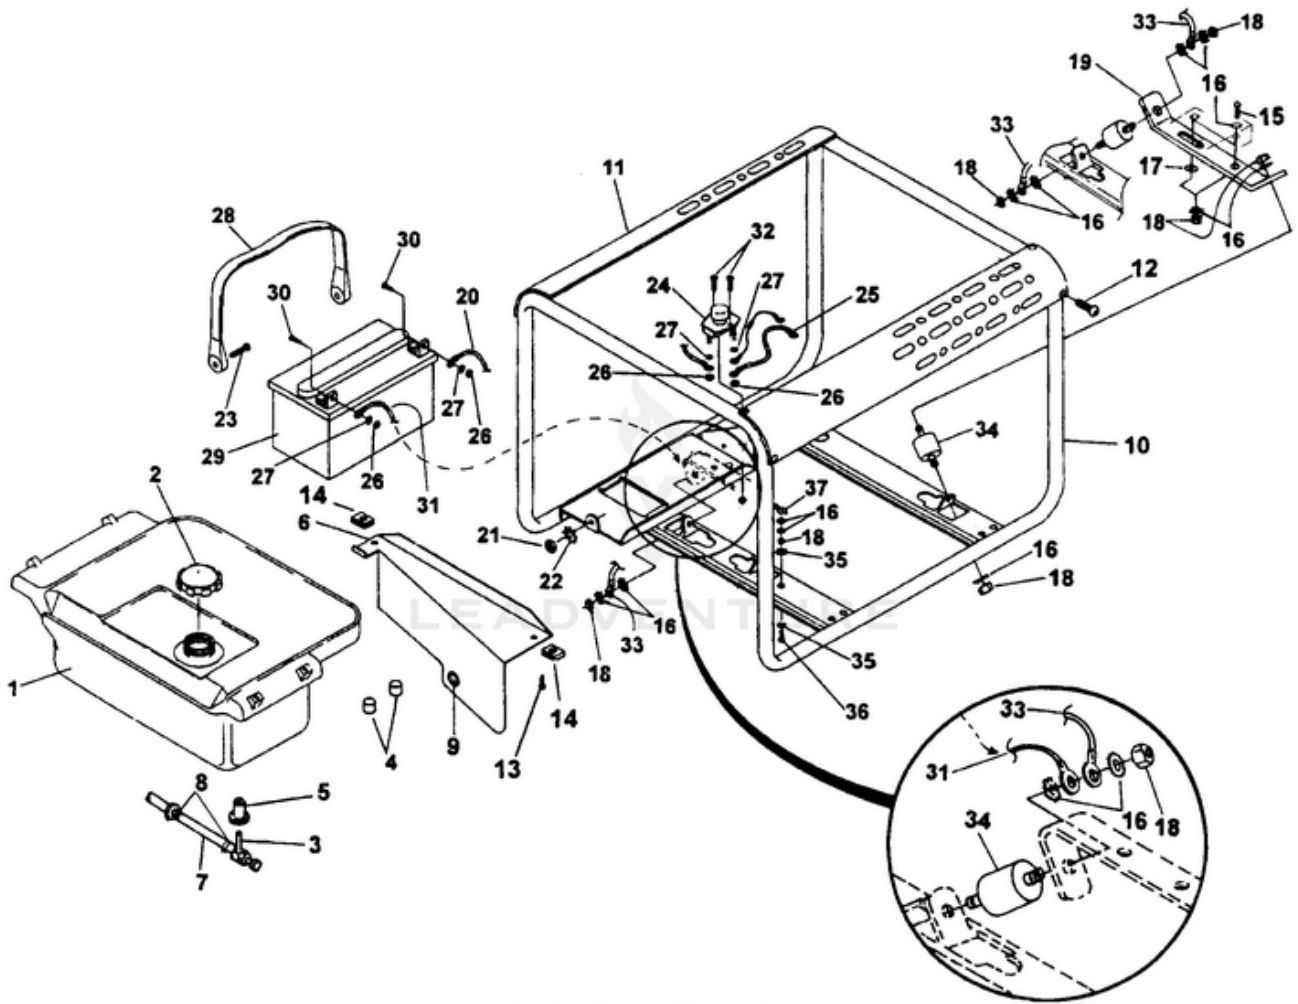

Ref #	Part #	Description	Qty	Context Note
32	063781	SUPPORT-Engine	1	
33	82538	SCREW-Taptite (10/24 X 3/4")	1	
34	83121	WASHER-Lock (int./ext.)	2	
35	02438	PLUG-Expansion	1	

LR5500 Generator UT-03774 - Tanks & Handles