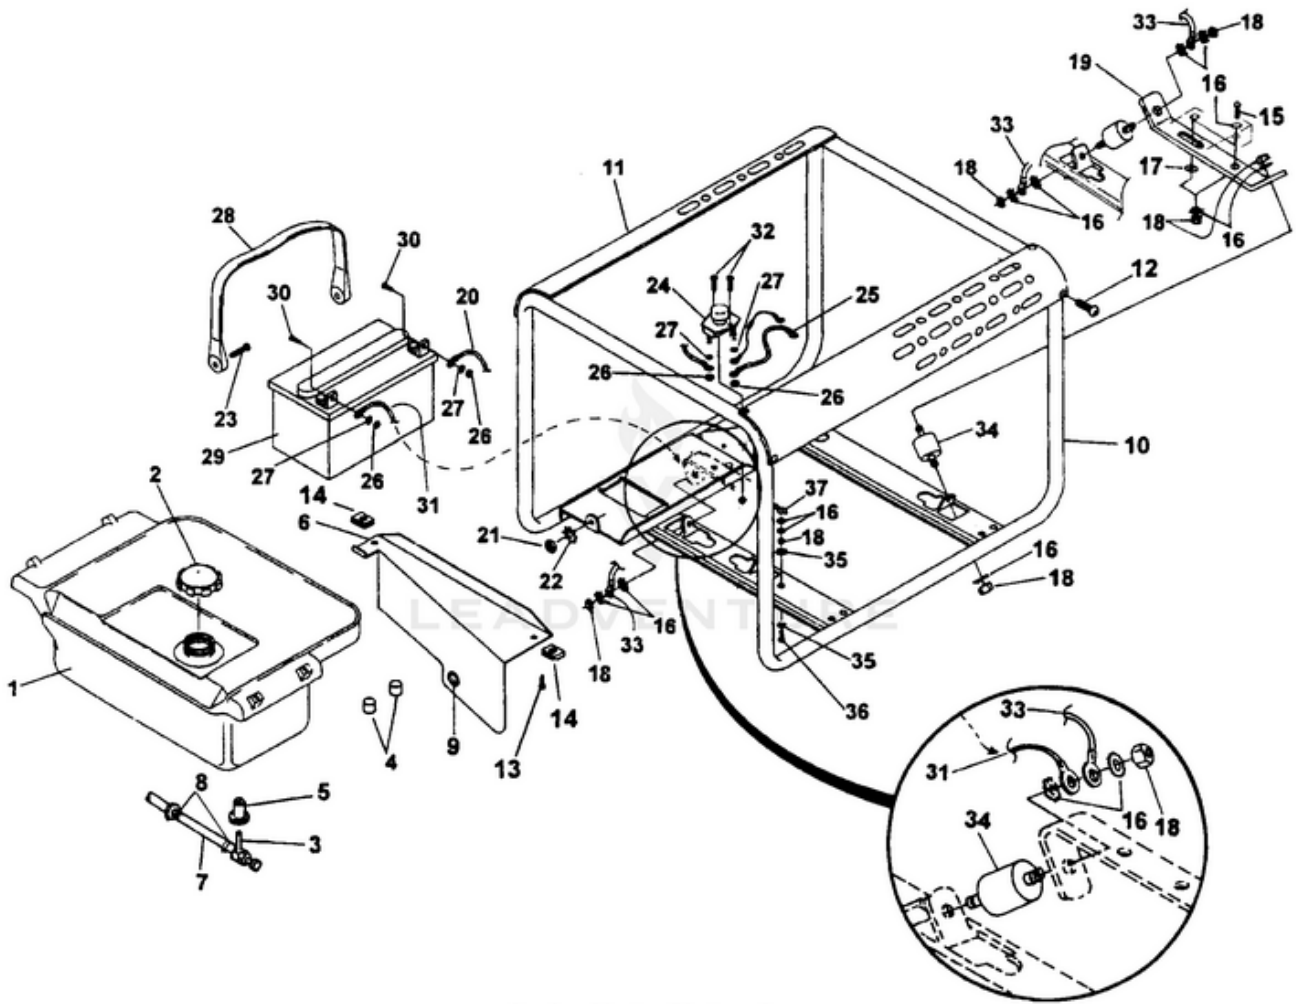

Ref #	Part #	Description	Qty	Context Note
32	063781	SUPPORT-Engine	1	
33	82538	SCREW-Taptite (10/24 X 3/4")	1	
34	83121	WASHER-Lock (int./ext.)	2	
35	02438	PLUG-Expansion	1	

LR4400/CSA Generator UT-03782 - Tanks & Handles