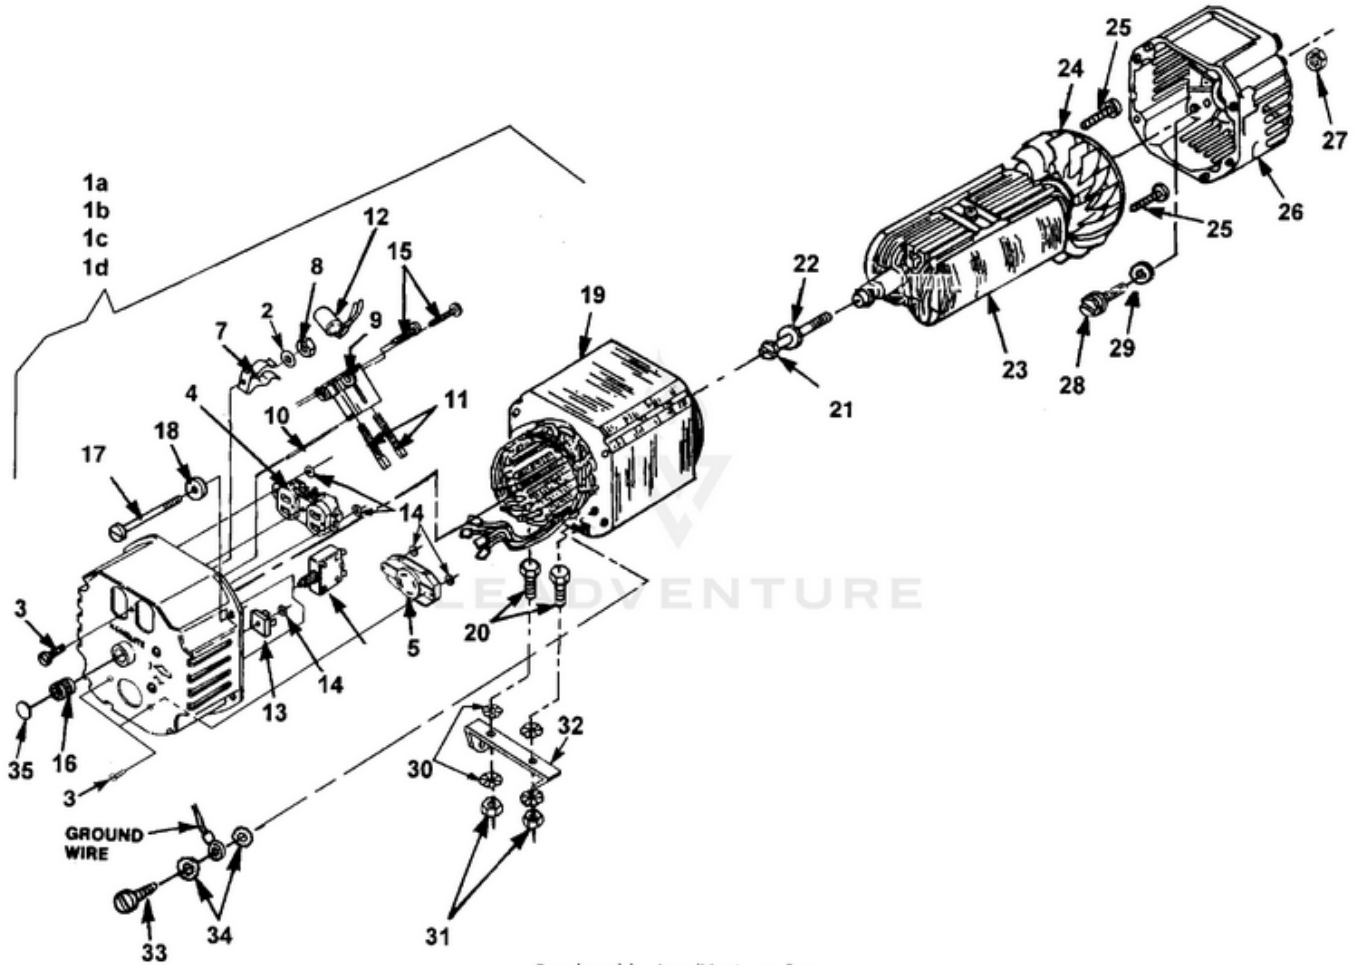

LR4400/CSA Generator UT-03782 - Generator End

Rendered by LeadVenture, Inc.

Ref #	Part #	Description	Qty	Context Note
1A	A06923	COMPLETE BRUSH HEAD	1	(LR4400 & LRE4400)
1B	A06921	COMPLETE BRUSH HEAD	1	(LR5500 & LRE5500)
1C	A06987	COMPLETE BRUSH HEAD	1	(LR4400/CSA & LRE4400/CSA)
1D	A06986	COMPLETE BRUSH HEAD	1	(LR5500/CSA & LRE5500/CSA)
2	83119	WASHER-Lock (ext.)	1	
3	80630	SCREW-Mach. Pan Hd. (6-32 X 1/2")	3	
4	50991A	RECEPTACLE-Duplex (Nema 5-15R)	1	(LR4400, LRE4400, LR5500 & LRE5500)
	498031A	RECEPTACLE-Duplex (Nema 5-15R)	1	(LR4400/CSA & LRE4400/CSA)
	498321A	RECEPTACLE-Duplex (Nema 5-20R)	1	(LR5500/CSA & LRE5500/CSA)
5	46508	RECEPTACLE-Locking (120V/240V) (Nema L14-20R)	1	
6	49831A	BREAKER-Circuit (20 amp.)	2	(LR4400 & LRE4400)
	02511	BREAKER-Circuit (25 amp.)	2	(LR5500 & LRE5500)
	01649A	BREAKER-Circuit (15 amp.)	2	(LR4400/CSA & LRE4400/CSA)
	49831A	BREAKER-Circuit (20 amp.)	2	(LR5500/CSA & LRE5500/CSA)
7	02435	CLIP-Spring Cap	1	
8	81002	NUT-Hex (6-32)	1	
9	02365	BRUSH HOLDER	1	
	A03035	BRUSH & RETAINER KIT	1	
10	02857	PIN	1	
11	02664	BRUSH	2	
12	A02860	CAPACITOR (w/Lead)	1	
13	95672	RECTIFIER	1	
14	02437	WASHER-Shaft Retention	4	
15	82526	SCREW-Pan Hd. (6-19 X 3/4)	2	
16	03044	BEARING-Needle	1	
17	4885306	BOLT-Stator (4400 Watts)	4	
	4885301	BOLT-Stator (5500 Watts)	4	
18	84124	WASHER-Flat	4	
19	A02796AS	STATOR (4400 Watts)	1	
	A02795AS	STATOR (5500 Watts)	1	
20	80083	SCREW- Hex Hd. (5/16-18 X 3/4")	2	
21	4885210	BOLT-Rotor (4400 Watts)	1	
21	4885707	BOLT-Rotor (5500 Watts)	1	
22	83002	WASHER-Lock (5/16")	1	
23	A02799AS	ROTOR (4400 Watts)	1	
23	A02798AS	ROTOR (5500 Watts)	1	
24	A04013AS	FAN-Generator	1	
25	82526	SCREW-Pan Hd. (6-19 X 3/4")	4	
26	020267	END BELL	1	
27	81267	NUT-Hex (1/4-20)	4	
28	80687	SCREW-Hex Hd. (5/16-24 X 3/4")	4	
29	83078	WASHER-Lock	4	
30	83033	WASHER-Lock (int./ext.)	4	
31	81162	NUT-Hex (5/16-18)	2