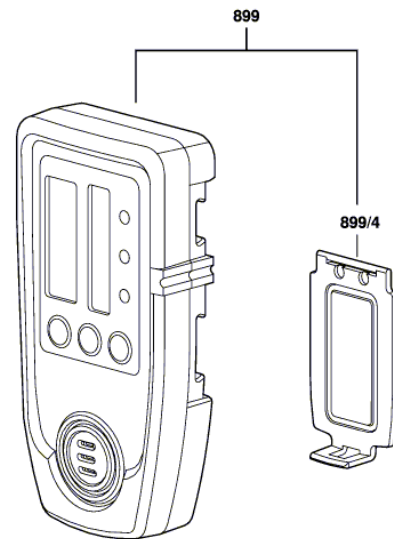

Illustration - Type - E

3 601 K69 240
Issue |
Stand | 20-07-07 **Fig./Abb. 1**