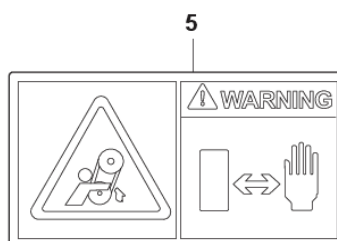

LF 160
DECALS

REF.	PART NO.	DESCRIPTION	REMARK	QTY.	KIT
1	598052501	LOGOTYPE		1	
2	599828001	DECAL		1	
3	595186101	DECAL		1	
4	594332101	DECAL		1	
5	595065701	DECAL		1	
6	574382101	DECAL		1	
7	596101601	LABEL		1	
8	595180201	SCREW		4