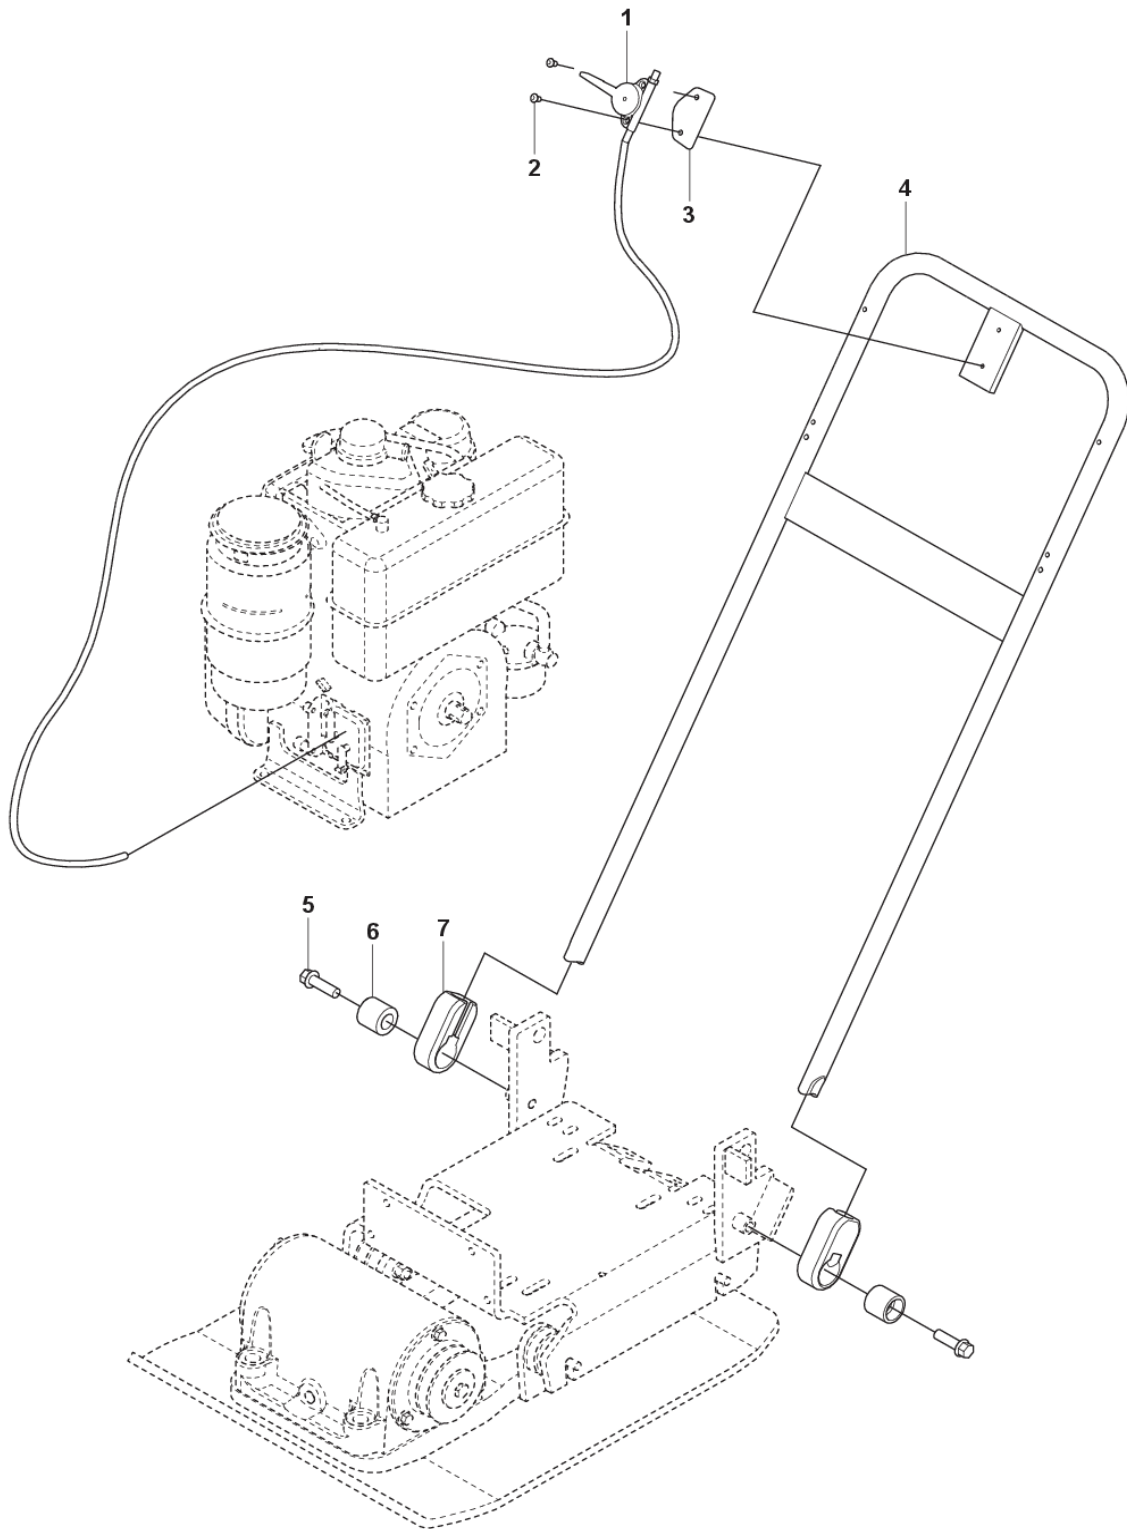

SPARE PARTS CATALOGUE
: HUSQVARNA LF 160

Spare Parts List

SPARE PARTS LIST

LF 160
GROUND PLATE INSTALLATION

REF.	PART NO.	DESCRIPTION	REMARK	QTY.	KIT
1	529486401	GROUND PLATE		1	
2	594654801	ABSORBER		4	
3	594747401	WASHER		8	
4	594123101	LOCK NUT		8	
5	596079601	ECCENTRIC		1	
6	597179805	HOUSING		1	
7	595047801	GASKET		1	
8	595048301	PLUG		1	
9	594342001	LOCK		4	
10	529709701	SCREW		4	
11	595046701	O-RING		2	
12	594531101	ROLLER BEARING		2	
13	594342201	RING		1	
14	597179806	LOCK		1	
15	595179401	SCREW		6	
16	529479001	PULLEY		1	
17	594321601	WASHER		1	
18	529709501	SCREW		1	
19	596072101	SHAFT		1	
20	596072601	SPACER		1	
21	597179807	LOCK		1	

LF 160
ENGINE PLATE

REF.	PART NO.	DESCRIPTION	REMARK	QTY.	KIT
1	596094101	FRAME		1	
2	596092801	ENGINE		1	
3	595181401	NUT		8	
4	595067301	WASHER		16	
5	595989601	SCREW		4	
6	595066701	WASHER		8	
7	595181501	NUT		8	

LF 160
ENGINE INSTALLATION

REF.	PART NO.	DESCRIPTION	REMARK	QTY.	KIT
1	595504801	ENGINE		1	
2	596092901	ENGINE		1	
3	595995801	SCREW		4	
4	595995801	SCREW		7	
5	596090701	CUP		1	
6	596093701	FLANGE		1	
7	595988001	SCREW		8	
8	596063301	FLANGE		1	
9	596092701	ENGINE		1	
10	595181501	NUT		4	
11	595066701	WASHER		4	
12	594347901	CENTRIFUGAL CLUTCH		1	
13	594493601	BELT		1	
14	595187201	WASHER		1	
15	595466001	SCREW		1	
16	596081601	COVER		1	
17	595066601	WASHER		6	
18	595054001	SCREW		5	
19	596084901	BELT GUARD		1	
20	529709901	SCREW		7	
21	529486901	PLATE		1	
22	595181401	NUT		1	
23	595066701	WASHER		4	
24	595054501	SCREW		4	
25	595466001	SCREW		1	

LF 160
HANDLE

REF.	PART NO.	DESCRIPTION	REMARK	QTY.	KIT
1	596074601	THROTTLE CONTROL		1	
2	595995801	SCREW		2	
3	596105901	PAD		1	
4	597179811	HANDLE		1	
5	529709301	SCREW		2	
6	594480401	RUBBER SHOE		2	