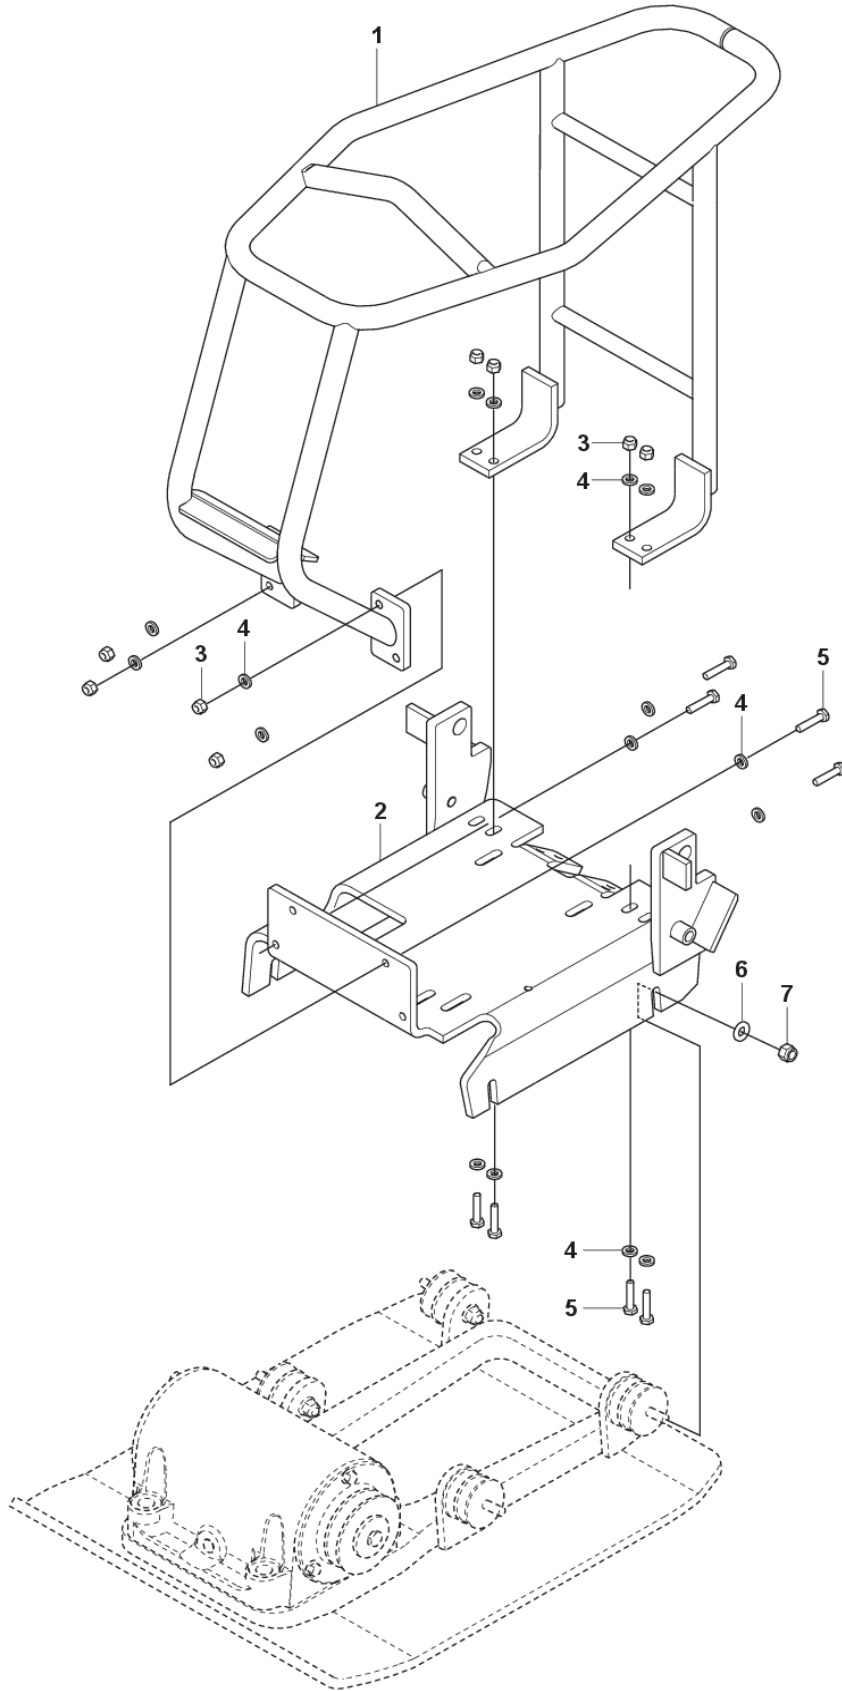

SPARE PARTS CATALOGUE
: HUSQVARNA LF 160

Spare Parts List

SPARE PARTS LIST

LF 160
GROUND PLATE INSTALLATION

REF.	PART NO.	DESCRIPTION	REMARK	QTY.	KIT
1	529486401	GROUND PLATE		1	
2	594654801	ABSORBER		4	
3	594747401	WASHER		8	
4	594123101	LOCK NUT		8	
5	596079601	ECCENTRIC		1	
6	597179805	HOUSING		1	
7	595047801	GASKET		1	
8	595048301	PLUG		1	
9	594342001	LOCK		4	
10	529709701	SCREW		4	
11	595046701	O-RING		2	
12	594531101	ROLLER BEARING		2	
13	594342201	RING		1	
14	597179806	LOCK		1	
15	595179401	SCREW		6	
16	529479001	PULLEY		1	
17	594321601	WASHER		1	
18	529709501	SCREW		1	
19	596072101	SHAFT		1	
20	596072601	SPACER		1	
21	597179807	LOCK		1	

LF 160
ENGINE PLATE

REF.	PART NO.	DESCRIPTION	REMARK	QTY.	KIT
1	596094101	FRAME		1	
2	596092801	ENGINE		1	
3	595181401	NUT		8	
4	595067301	WASHER		16	
5	595989601	SCREW		4	
6	595066701	WASHER		8	
7	595181501	NUT		8	

LF 160
ENGINE INSTALLATION

REF.	PART NO.	DESCRIPTION	REMARK	QTY.	KIT
1	595504801	ENGINE		1	
2	596092901	ENGINE		1	
3	595995801	SCREW		4	
4	595995801	SCREW		7	
5	596090701	CUP		1	
6	596093701	FLANGE		1	
7	595988001	SCREW		8	
8	596063301	FLANGE		1	
9	596092701	ENGINE		1	
10	595181501	NUT		4	
11	595066701	WASHER		4	
12	594347901	CENTRIFUGAL CLUTCH		1	
13	594493601	BELT		1	
14	595187201	WASHER		1	
15	595466001	SCREW		1	
16	596081601	COVER		1	
17	595066601	WASHER		6	
18	595054001	SCREW		5	
19	596084901	BELT GUARD		1	
20	529709901	SCREW		7	
21	529486901	PLATE		1	
22	595181401	NUT		1	
23	595066701	WASHER		4	
24	595054501	SCREW		4	
25	595466001	SCREW		1	

LF 160
HANDLE

REF.	PART NO.	DESCRIPTION	REMARK	QTY.	KIT
1	596074601	THROTTLE CONTROL		1	
2	595995801	SCREW		2	
3	596105901	PAD		1	
4	597179811	HANDLE		1	
5	529709301	SCREW		2	
6	594480401	RUBBER SHOE		2	