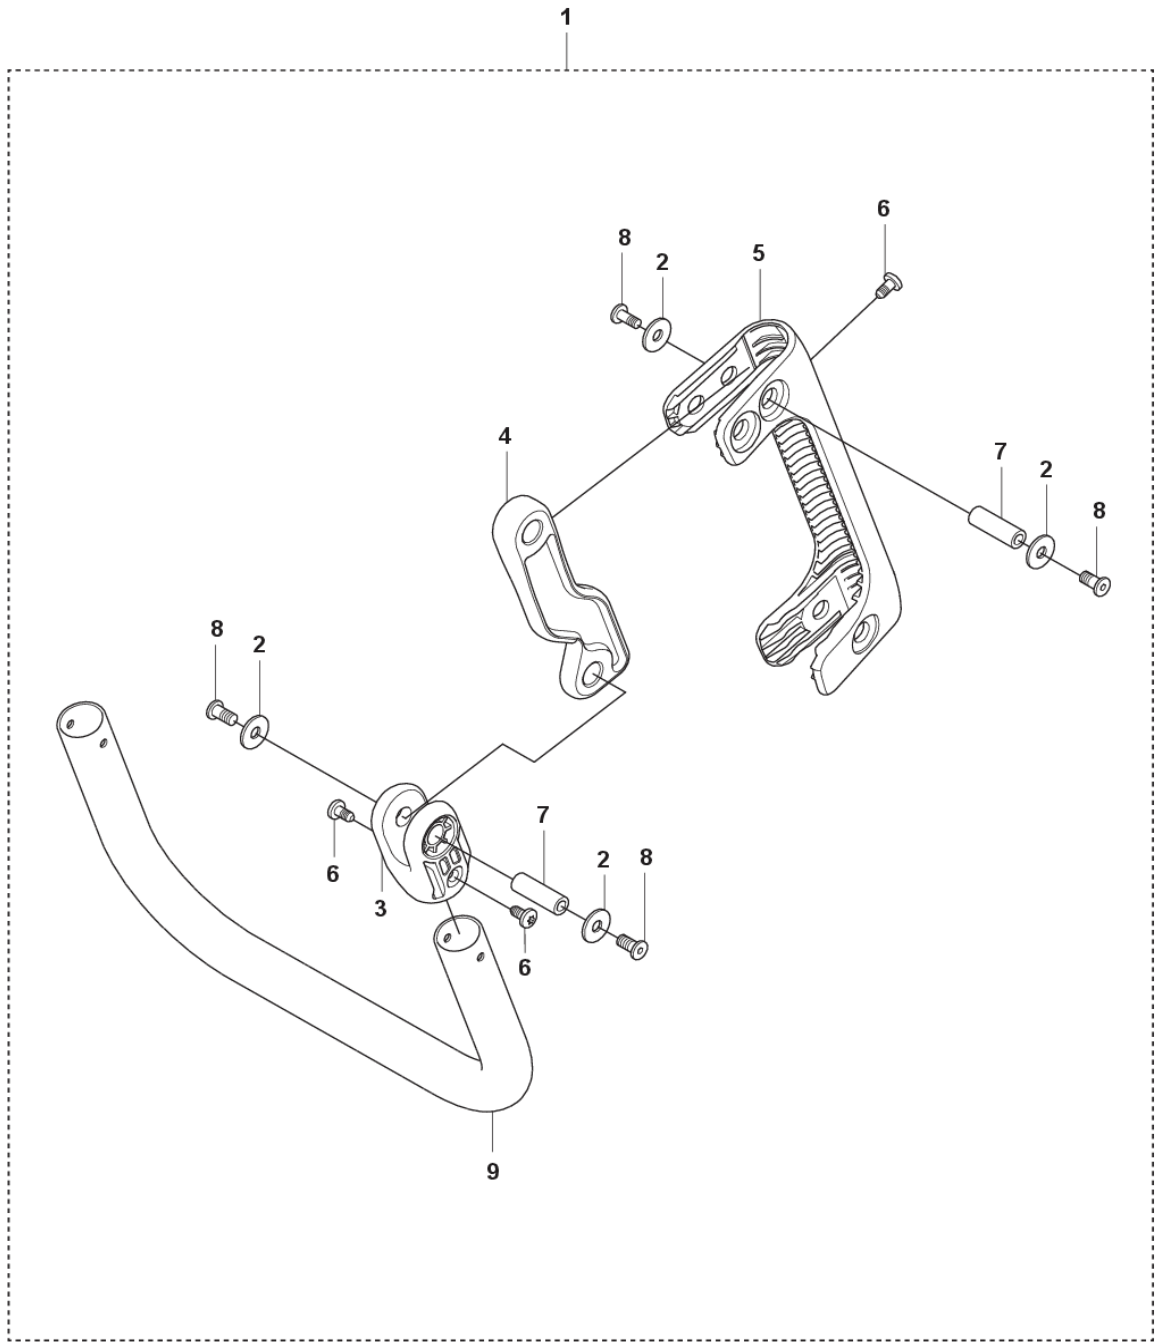

LF 160
VIBRATION DAMPED HANDLE

REF.	PART NO.	DESCRIPTION	REMARK	QTY.	KIT
1	594205101	HANDLE		1	
2	594527901	WASHER		16	
3	594482201	BRACKET		2	
4	594480501	ABSORBER		2	
5	594482101	BRACKET		2	
6	594525001	SCREW		8	
7	594524701	NUT		8	
8	594526701	SCREW		16	
9	595363901	HANDLE		1