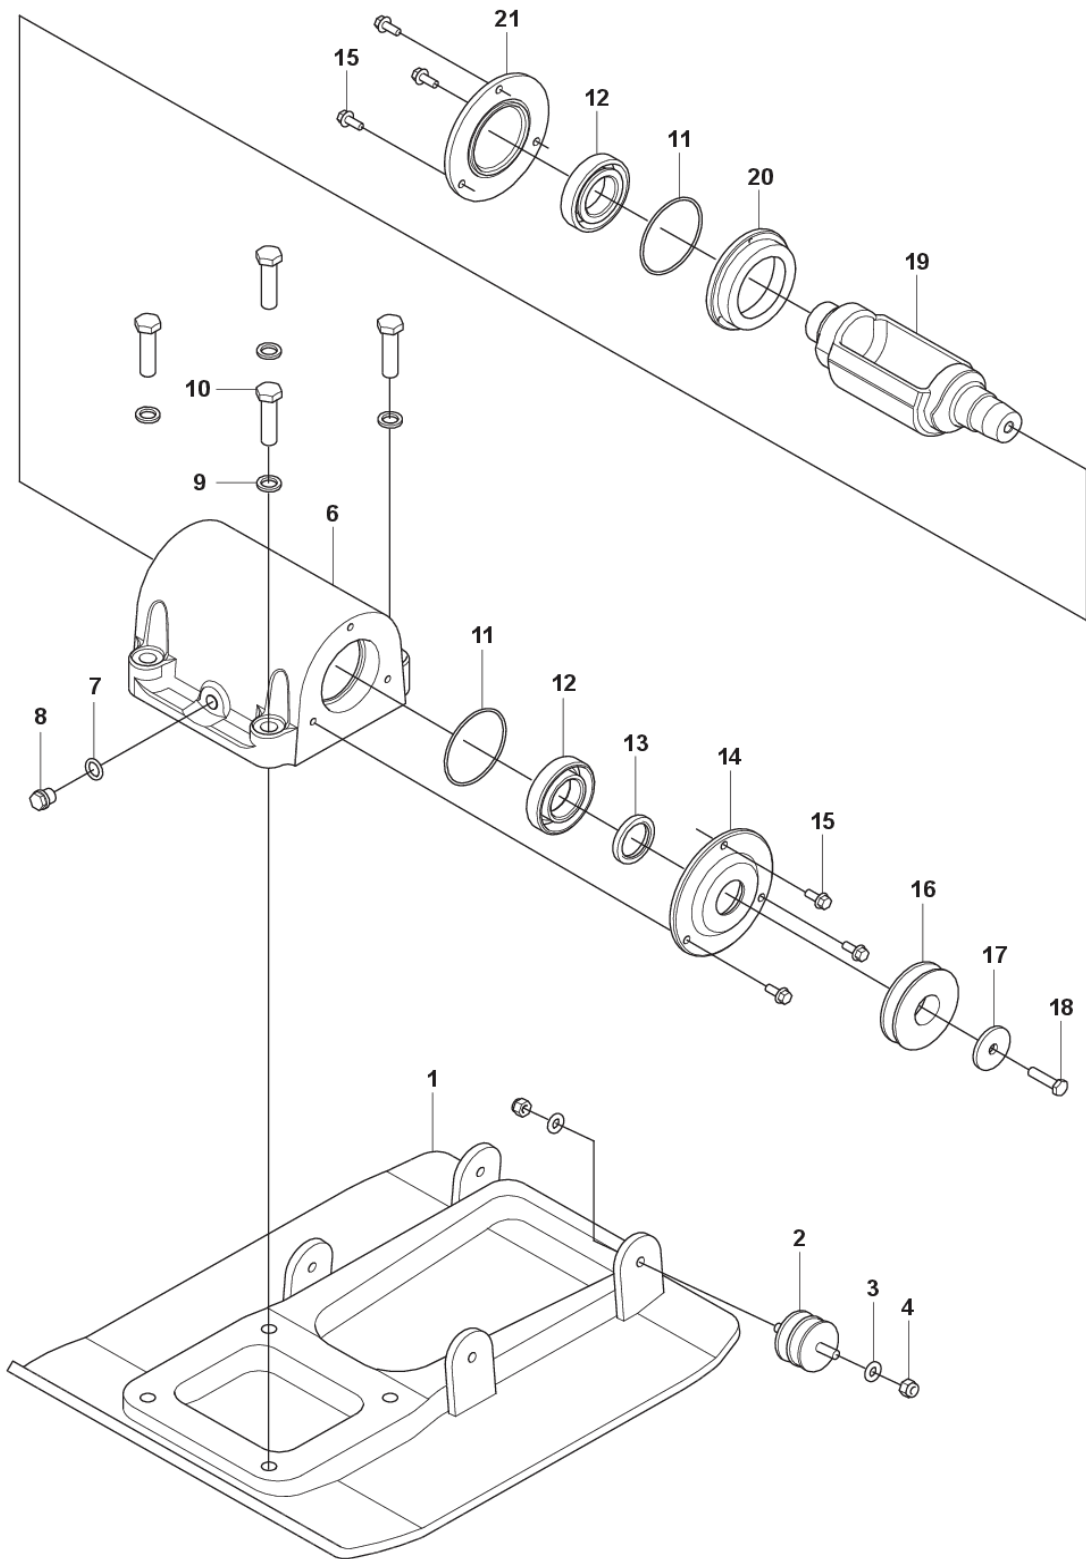

SPARE PARTS CATALOGUE
: HUSQVARNA LF 160

Spare Parts List

SPARE PARTS LIST

LF 160
GROUND PLATE INSTALLATION

REF.	PART NO.	DESCRIPTION	REMARK	QTY.	KIT
1	529486401	GROUND PLATE		1	
2	594654801	ABSORBER		4	
3	594747401	WASHER		8	
4	594123101	LOCK NUT		8	
5	596079601	ECCENTRIC		1	
6	597179805	HOUSING		1	
7	595047801	GASKET		1	
8	595048301	PLUG		1	
9	594342001	LOCK		4	
10	529709701	SCREW		4	
11	595046701	O-RING		2	
12	594531101	ROLLER BEARING		2	
13	594342201	RING		1	
14	597179806	LOCK		1	
15	595179401	SCREW		6	
16	529479001	PULLEY		1	
17	594321601	WASHER		1	
18	529709501	SCREW		1	
19	596072101	SHAFT		1	
20	596072601	SPACER		1	
21	597179807	LOCK		1	

LF 160
ENGINE PLATE

REF.	PART NO.	DESCRIPTION	REMARK	QTY.	KIT
1	596094101	FRAME		1	
2	596092801	ENGINE		1	
3	595181401	NUT		8	
4	595067301	WASHER		16	
5	595989601	SCREW		4	
6	595066701	WASHER		8	
7	595181501	NUT		8	

LF 160
ENGINE INSTALLATION

REF.	PART NO.	DESCRIPTION	REMARK	QTY.	KIT
1	595504801	ENGINE		1	
2	596092901	ENGINE		1	
3	595995801	SCREW		4	
4	595995801	SCREW		7	
5	596090701	CUP		1	
6	596093701	FLANGE		1	
7	595988001	SCREW		8	
8	596063301	FLANGE		1	
9	596092701	ENGINE		1	
10	595181501	NUT		4	
11	595066701	WASHER		4	
12	594347901	CENTRIFUGAL CLUTCH		1	
13	594493601	BELT		1	
14	595187201	WASHER		1	
15	595466001	SCREW		1	
16	596081601	COVER		1	
17	595066601	WASHER		6	
18	595054001	SCREW		5	
19	596084901	BELT GUARD		1	
20	529709901	SCREW		7	
21	529486901	PLATE		1	
22	595181401	NUT		1	
23	595066701	WASHER		4	
24	595054501	SCREW		4	
25	595466001	SCREW		1	

LF 160
HANDLE

REF.	PART NO.	DESCRIPTION	REMARK	QTY.	KIT
1	596074601	THROTTLE CONTROL		1	
2	595995801	SCREW		2	
3	596105901	PAD		1	
4	597179811	HANDLE		1	
5	529709301	SCREW		2	
6	594480401	RUBBER SHOE		2	