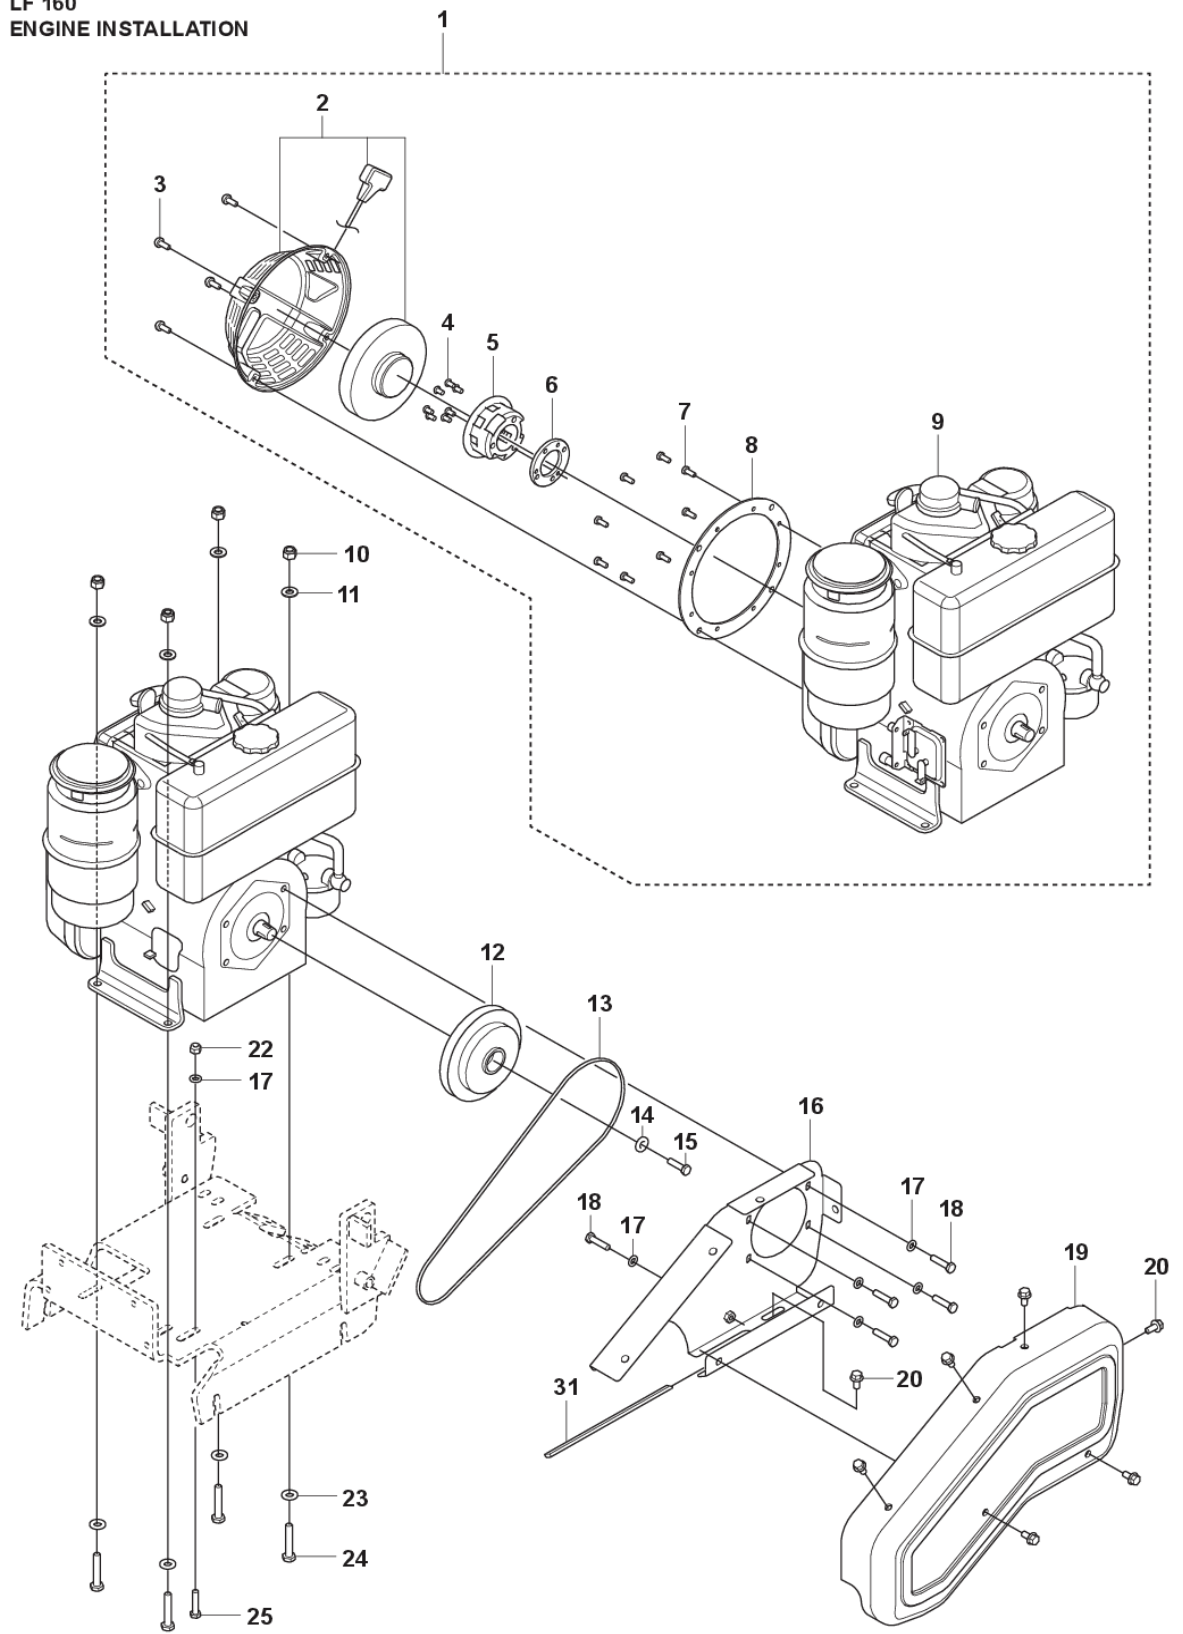

SPARE PARTS CATALOGUE
: HUSQVARNA LF 160

Spare Parts List

SPARE PARTS LIST

LF 160
GROUND PLATE INSTALLATION

REF.	PART NO.	DESCRIPTION	REMARK	QTY.	KIT
1	529486401	GROUND PLATE		1	
2	594654801	ABSORBER		4	
3	594747401	WASHER		8	
4	594123101	LOCK NUT		8	
5	596079601	ECCENTRIC		1	
6	597179805	HOUSING		1	
7	595047801	GASKET		1	
8	595048301	PLUG		1	
9	594342001	LOCK		4	
10	529709701	SCREW		4	
11	595046701	O-RING		2	
12	594531101	ROLLER BEARING		2	
13	594342201	RING		1	
14	597179806	LOCK		1	
15	595179401	SCREW		6	
16	529479001	PULLEY		1	
17	594321601	WASHER		1	
18	529709501	SCREW		1	
19	596072101	SHAFT		1	
20	596072601	SPACER		1	
21	597179807	LOCK		1	

LF 160
ENGINE PLATE

REF.	PART NO.	DESCRIPTION	REMARK	QTY.	KIT
1	596094101	FRAME		1	
2	596092801	ENGINE		1	
3	595181401	NUT		8	
4	595067301	WASHER		16	
5	595989601	SCREW		4	
6	595066701	WASHER		8	
7	595181501	NUT		8	

LF 160
ENGINE INSTALLATION

REF.	PART NO.	DESCRIPTION	REMARK	QTY.	KIT
1	595504801	ENGINE		1	
2	596092901	ENGINE		1	
3	595995801	SCREW		4	
4	595995801	SCREW		7	
5	596090701	CUP		1	
6	596093701	FLANGE		1	
7	595988001	SCREW		8	
8	596063301	FLANGE		1	
9	596092701	ENGINE		1	
10	595181501	NUT		4	
11	595066701	WASHER		4	
12	594347901	CENTRIFUGAL CLUTCH		1	
13	594493601	BELT		1	
14	595187201	WASHER		1	
15	595466001	SCREW		1	
16	596081601	COVER		1	
17	595066601	WASHER		6	
18	595054001	SCREW		5	
19	596084901	BELT GUARD		1	
20	529709901	SCREW		7	
21	529486901	PLATE		1	
22	595181401	NUT		1	
23	595066701	WASHER		4	
24	595054501	SCREW		4	
25	595466001	SCREW		1	

LF 160
HANDLE

REF.	PART NO.	DESCRIPTION	REMARK	QTY.	KIT
1	596074601	THROTTLE CONTROL		1	
2	595995801	SCREW		2	
3	596105901	PAD		1	
4	597179811	HANDLE		1	
5	529709301	SCREW		2	
6	594480401	RUBBER SHOE		2	