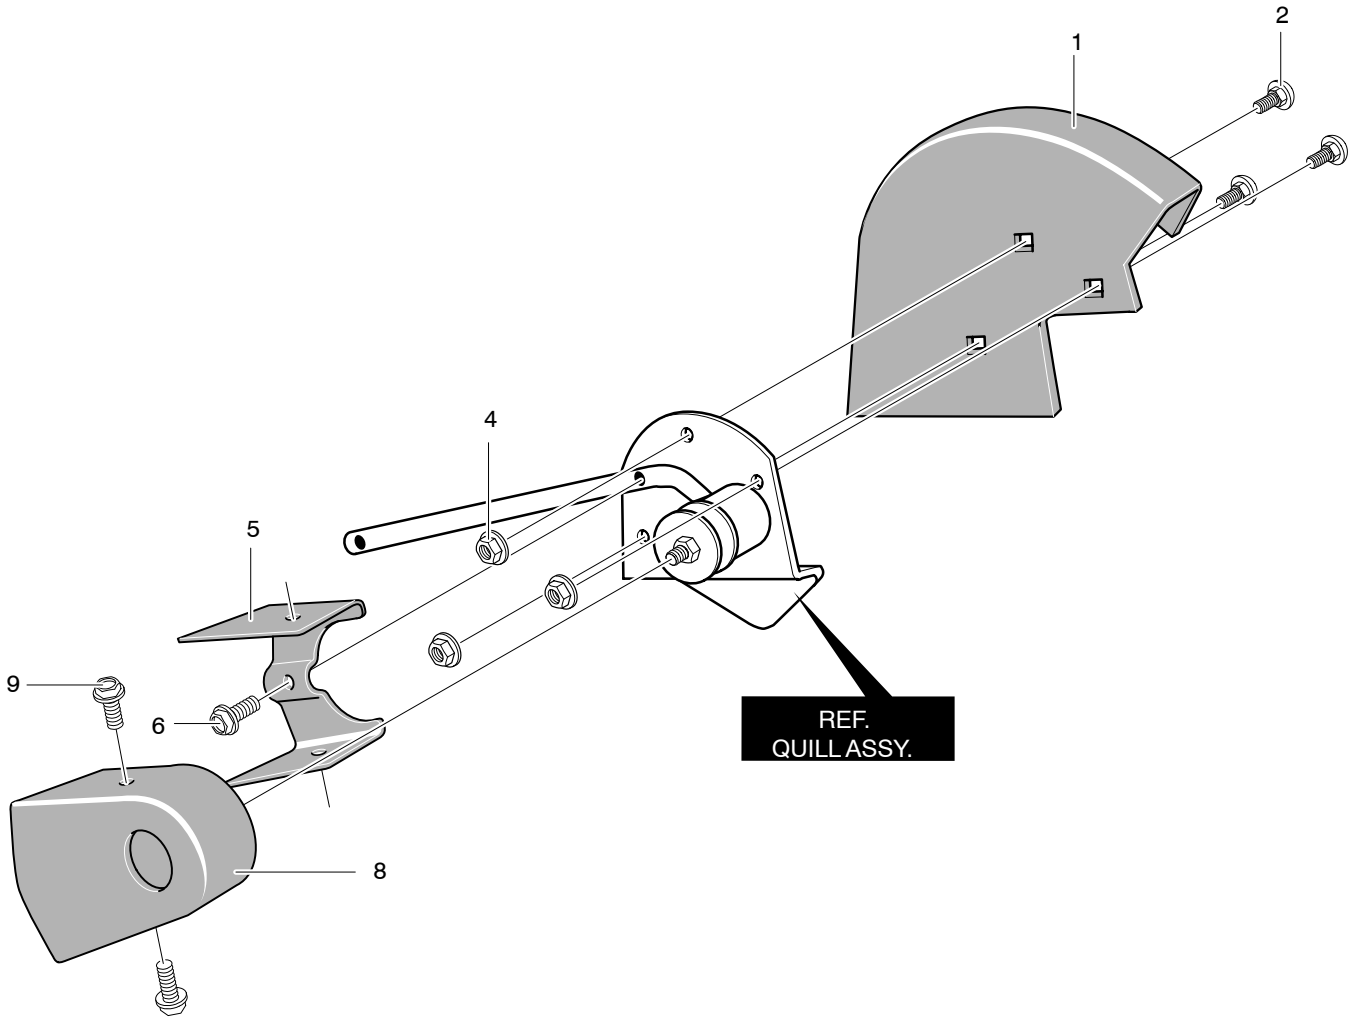

MODEL LE389

FACTORY NO. EH4000x37NA CURB-HOP ASSEMBLY

Key No.	Part No.	Description
170	601 00 06 47	Bracket, Curb Hop Mnt
171	601 00 00 73	Screw, 5/16-18x.75
172	601 00 00 59	Nut, 5/16-18
180	601 00 19 70	Bolt, 5/16-18x2.00
181	601 00 06 55	Clevis

Key No.	Part No.	Description
182	601 00 19 71	Spacer, Sleeve
183	601 00 00 19	Flatwasher
184	601 00 06 84	Knob, Wing 5/16-18
186	601 00 19 72	Rod, Wheel Support

MODEL LE389

FACTORY NO. EH4000x37NA EDGER BLADE ASSEMBLY

Key No.	Part No.	Description
300	601 00 00 21	Flatwasher
301	601 00 21 96	Quill Support
302	601 00 22 16	Bolt, 3/8-16
305	601 00 24 07	Nut, 3/8-16
310	601 00 22 17	Rubber Deflector
311	601 00 22 18	Screw, 10-16x1.50
312	601 00 22 13	Flatwasher
320	601 00 23 14	Spring, Compression

Key No.	Part No.	Description
321	601 00 21 97	Quill Assembly
322	601 00 22 44	Lever, Index
323	601 00 22 45	Spring, Torsion
325	601 00 22 59	Nut, 5/16-18
329	601 00 00 94	Flatwasher
330	601 00 22 46	Blade, Edger
331	601 00 05 52	Nut, 1/2-20