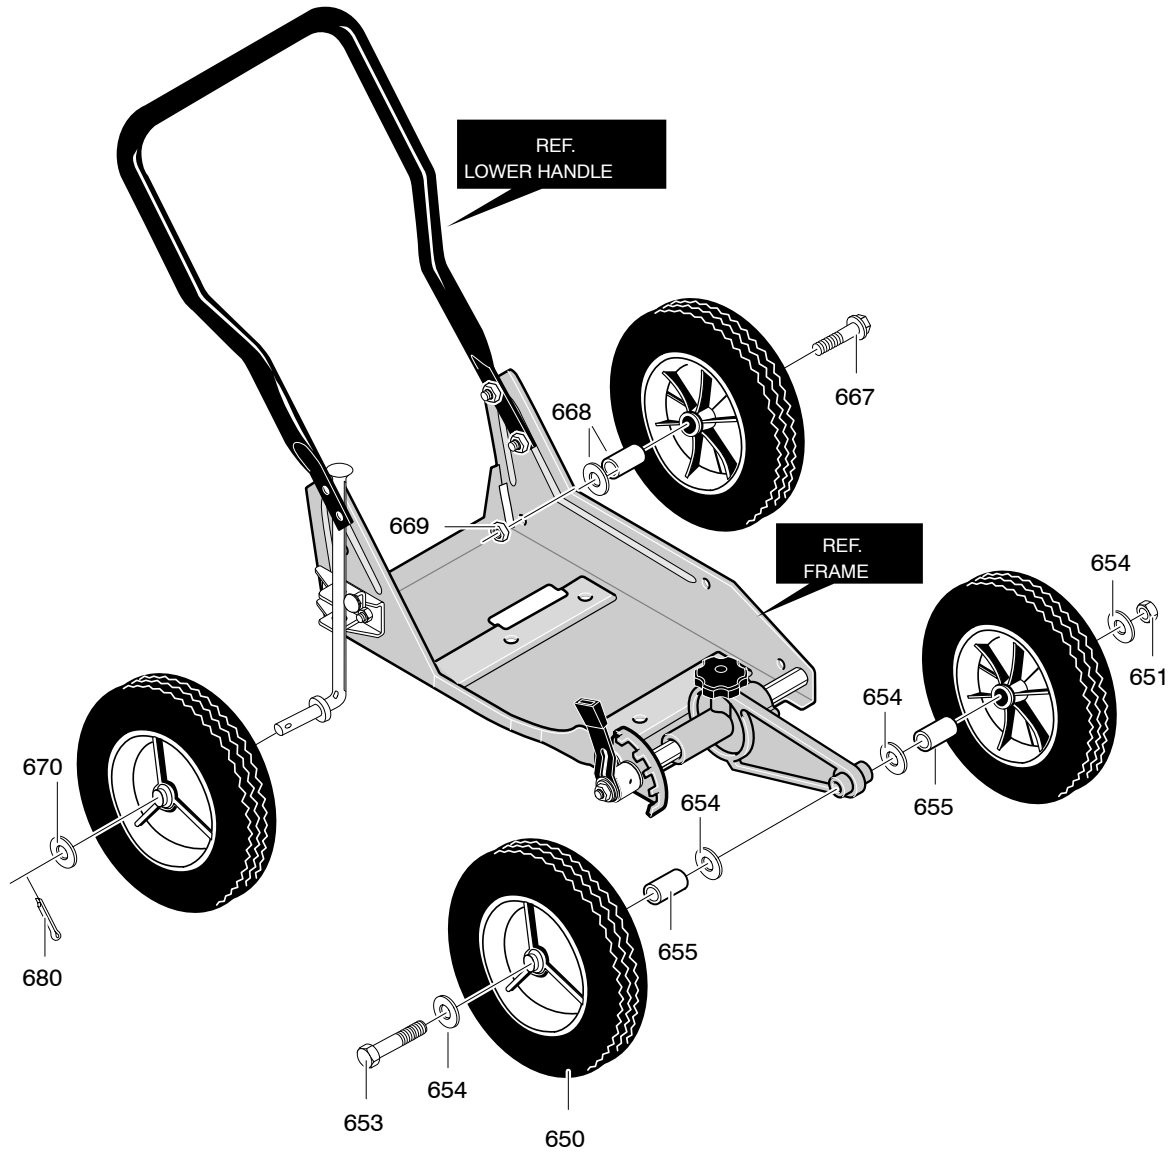

MODEL LE389

FACTORY NO. EH4000x37NA ENGINE MOUNT ASSEMBLY

Key No.	Part No.	Description	Key No.	Part No.	Description
10	-----	Engine	40	601 00 22 04	Cover, Engine Pulley
12	601 00 08 35	Screw, 3/8-16x1.00	41	601 00 00 80	Screw, 5/16-24x3.00
20	601 00 22 03	Pulley, Half	42	601 00 22 05	Spacer, Sleeve
22	601 00 13 27	Screw, 5/16-24x1.00	43	601 00 22 06	Screw, 5/16-24x3.75
24	601 00 00 23	Washer	44	601 00 22 07	Spacer
26	601 00 05 47	Flatwasher	45	601 00 22 05	Spacer, Sleeve
29	601 00 05 09	Belt, V4L 32.60LG	80	601 00 22 08	Frame, Assy. Edger
30	601 00 14 33	Screw and Washer Assy	81	601 00 22 09	Strap
32	601 00 05 80	Guide, Belt	--	MS-3616MA	Manual, Owner's

MODEL LE389

FACTORY NO. EH4000x37NA WHEEL ASSEMBLY

Key No.	Part No.	Description	Key No.	Part No.	Description
650	601 00 22 49	Tire & Rim	667	601 00 22 50	Bolt, SHH 3/8-16
651	601 00 08 67	Nut, 5/16-18	668	601 00 22 51	Spacer & Washer
653	601 00 00 86	Screw, 5/16-18x4.50	669	601 00 05 42	Nut, 3/8-16
654	601 00 00 19	Flatwasher	670	601 00 01 09	Flatwasher
655	601 00 05 87	Spacer, Sleeve	680	601 00 00 25	Cotter Pin

Key No.	Part No.	Description	Key No.	Part No.	Description
150	601 00 22 33	Front Wheel Arm	157	601 00 20 40	Knob, Rectangle
151	601 00 22 34	Rod, Front Mount Curb	158	601 00 00 94	Flatwasher
152	601 00 22 35	Pushnut, Washer	159	601 00 22 41	Nut
153	601 00 22 36	Plastic Washer	160	601 00 22 27	Screw, 5/16-18x.63
154	601 00 22 37	Spacer, Height Adjust	161	601 00 22 42	Plate, Height Adjust
155	601 00 22 38	Pin, Spring	163	601 00 22 43	Knob, Molded
156	601 00 22 39	Lever, Height Adjust	164	601 00 08 67	Nut, 5/16-18

MODEL LE389

FACTORY NO. EH4000x37NA CURB-HOP ASSEMBLY

Key No.	Part No.	Description
170	601 00 06 47	Bracket, Curb Hop Mnt
171	601 00 00 73	Screw, 5/16-18x.75
172	601 00 00 59	Nut, 5/16-18
180	601 00 19 70	Bolt, 5/16-18x2.00
181	601 00 06 55	Clevis