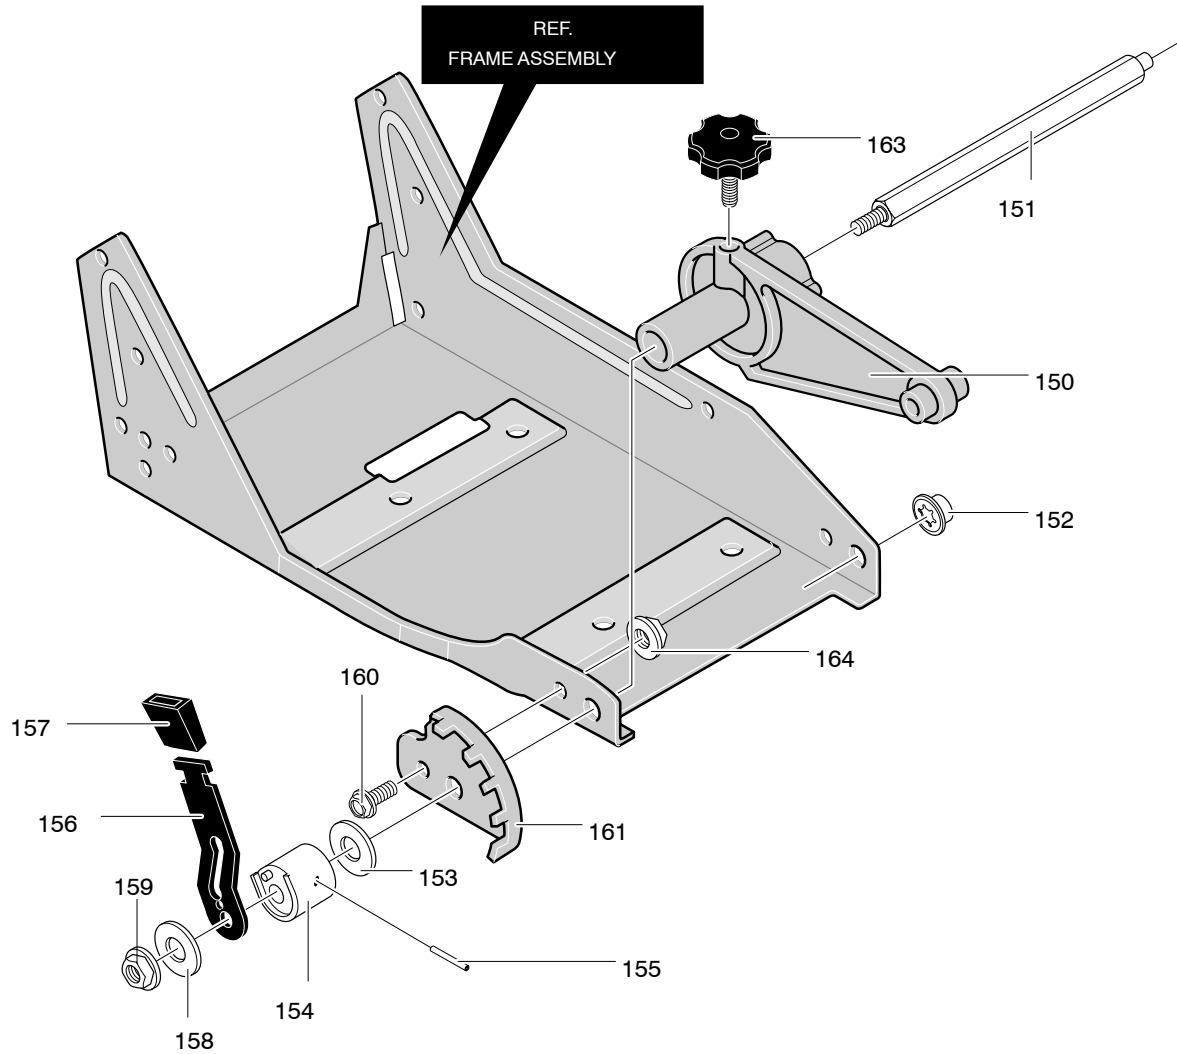

MODEL LE389

FACTORY NO. EH4000x37NA ENGINE MOUNT ASSEMBLY

Key No.	Part No.	Description	Key No.	Part No.	Description
10	-----	Engine	40	601 00 22 04	Cover, Engine Pulley
12	601 00 08 35	Screw, 3/8-16x1.00	41	601 00 00 80	Screw, 5/16-24x3.00
20	601 00 22 03	Pulley, Half	42	601 00 22 05	Spacer, Sleeve
22	601 00 13 27	Screw, 5/16-24x1.00	43	601 00 22 06	Screw, 5/16-24x3.75
24	601 00 00 23	Washer	44	601 00 22 07	Spacer
26	601 00 05 47	Flatwasher	45	601 00 22 05	Spacer, Sleeve
29	601 00 05 09	Belt, V4L 32.60LG	80	601 00 22 08	Frame, Assy. Edger
30	601 00 14 33	Screw and Washer Assy	81	601 00 22 09	Strap
32	601 00 05 80	Guide, Belt	--	MS-3616MA	Manual, Owner's

MODEL LE389

FACTORY NO. EH4000x37NA WHEEL ASSEMBLY

Key No.	Part No.	Description	Key No.	Part No.	Description
650	601 00 22 49	Tire & Rim	667	601 00 22 50	Bolt, SHH 3/8-16
651	601 00 08 67	Nut, 5/16-18	668	601 00 22 51	Spacer & Washer
653	601 00 00 86	Screw, 5/16-18x4.50	669	601 00 05 42	Nut, 3/8-16
654	601 00 00 19	Flatwasher	670	601 00 01 09	Flatwasher
655	601 00 05 87	Spacer, Sleeve	680	601 00 00 25	Cotter Pin

Key No.	Part No.	Description	Key No.	Part No.	Description
150	601 00 22 33	Front Wheel Arm	157	601 00 20 40	Knob, Rectangle
151	601 00 22 34	Rod, Front Mount Curb	158	601 00 00 94	Flatwasher
152	601 00 22 35	Pushnut, Washer	159	601 00 22 41	Nut
153	601 00 22 36	Plastic Washer	160	601 00 22 27	Screw, 5/16-18x.63
154	601 00 22 37	Spacer, Height Adjust	161	601 00 22 42	Plate, Height Adjust
155	601 00 22 38	Pin, Spring	163	601 00 22 43	Knob, Molded
156	601 00 22 39	Lever, Height Adjust	164	601 00 08 67	Nut, 5/16-18

Key No.	Part No.	Description
321	601 00 21 97	Quill Assembly
322	601 00 22 44	Lever, Index
323	601 00 22 45	Spring, Torsion
325	601 00 22 59	Nut, 5/16-18
329	601 00 00 94	Flatwasher
330	601 00 22 46	Blade, Edger
331	601 00 05 52	Nut, 1/2-20