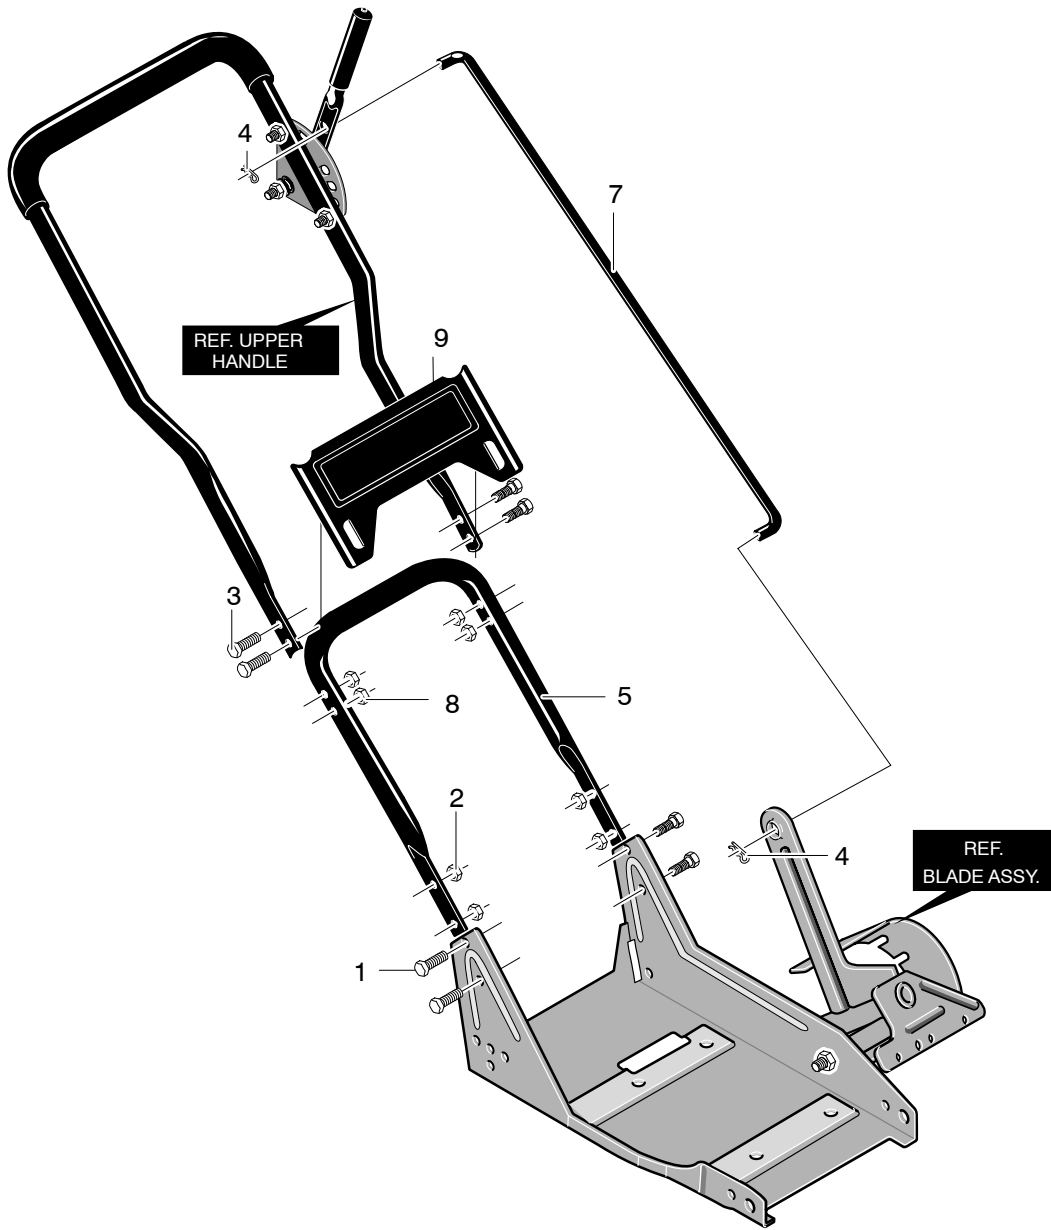

Key No.	Part No.	Description
1	601 00 22 27	Screw, 5/16-18x.63
2	601 00 00 59	Nut, 5/16-18
3	601 00 12 94	Bolt, 5/16-18x1.63
4	601 00 05 23	Hair Pin
5	601 00 22 28	Lower Handle
7	601 00 22 47	Control Rod
8	601 00 00 59	Nut 5/16-18
9	601 00 22 26	Panel, Handle