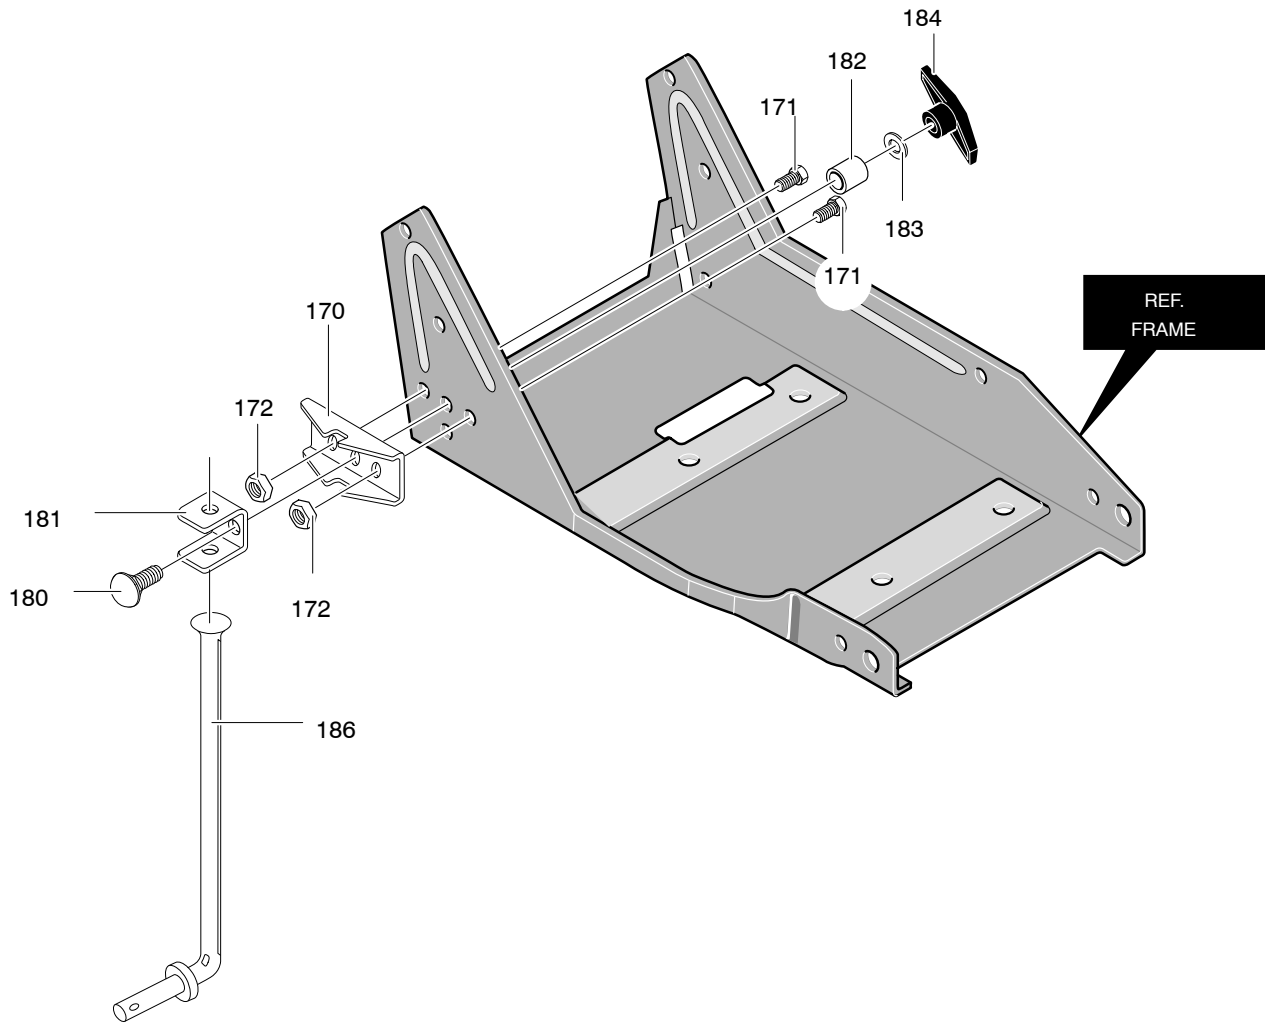

MODEL LE389

FACTORY NO. EH4000x37NA CURB-HOP ASSEMBLY

Key No.	Part No.	Description
170	601 00 06 47	Bracket, Curb Hop Mnt
171	601 00 00 73	Screw, 5/16-18x.75
172	601 00 00 59	Nut, 5/16-18
180	601 00 19 70	Bolt, 5/16-18x2.00
181	601 00 06 55	Clevis

Key No.	Part No.	Description
182	601 00 19 71	Spacer, Sleeve
183	601 00 00 19	Flatwasher
184	601 00 06 84	Knob, Wing 5/16-18
186	601 00 19 72	Rod, Wheel Support