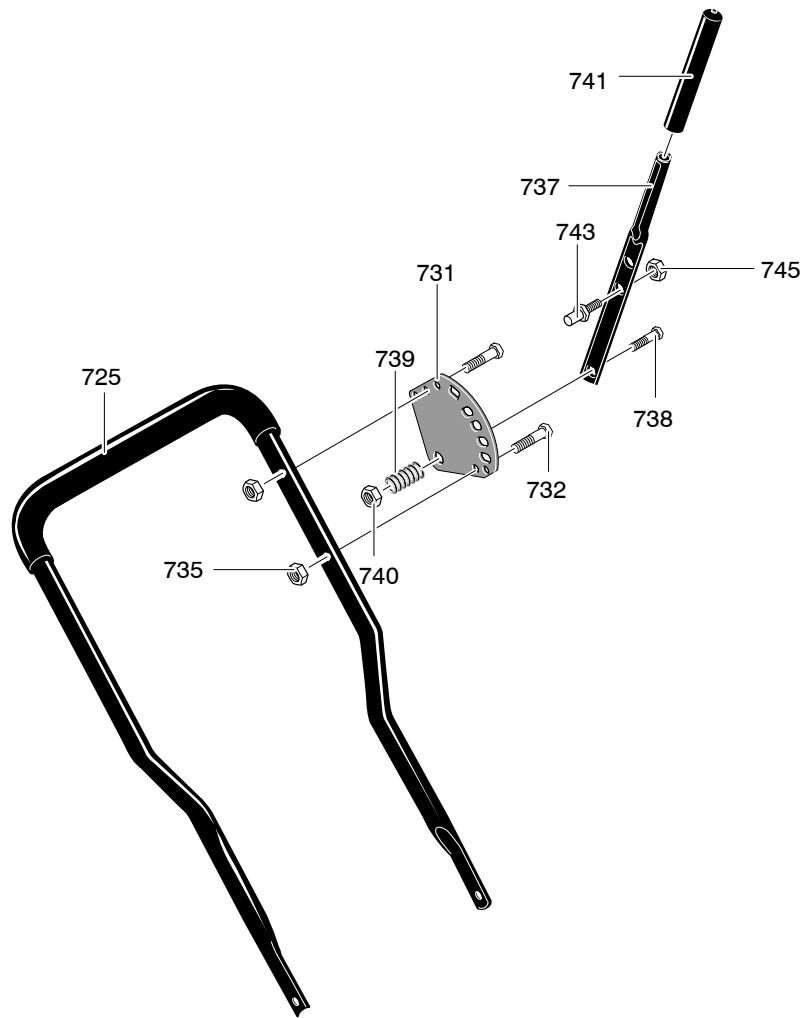

Key No.	Part No.	Description
725	601 00 21 98	Upper Handle & Foam
731	601 00 22 22	Selector Plate
732	601 00 00 69	Screw, 1/4-20x1.25
735	601 00 23 18	Nut, 1/4-20
737	601 00 22 23	Depth Adjust Handle
738	601 00 19 84	Screw, 5/16-18x1.25
739	601 00 01 01	Spring, Compression
740	601 00 00 59	Nut, 5/16-18
741	601 00 22 48	Grip, Hand
743	601 00 22 25	Stud
745	601 00 24 07	Nut, 3/8-16