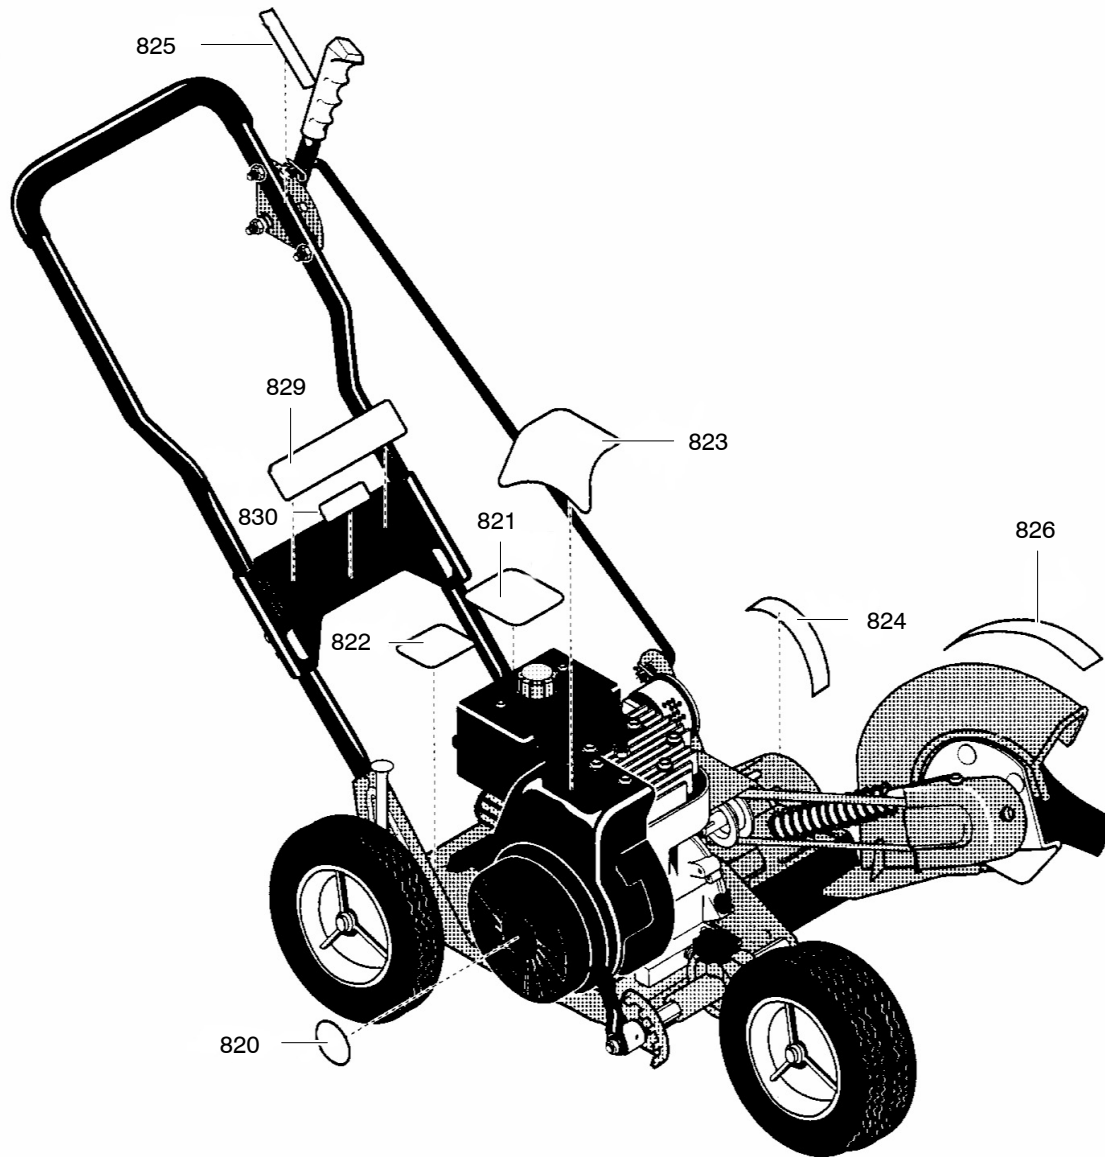

Key No.	Part No.	Description
820	601 00 22 00	Decal, Recoil Cover
821	601 00 18 77	Decal, Information Danger
822		Reference Only
823	601 00 22 52	Decal, Engine
824	601 00 22 29	Decal, Angle Indicator
825	601 00 22 30	Decal, Quadrant Selector
826	601 00 22 31	Decal, Blade Guard
829	601 00 20 96	Decal, Panel
830	601 00 22 53	Decal, Husqvarna LE389