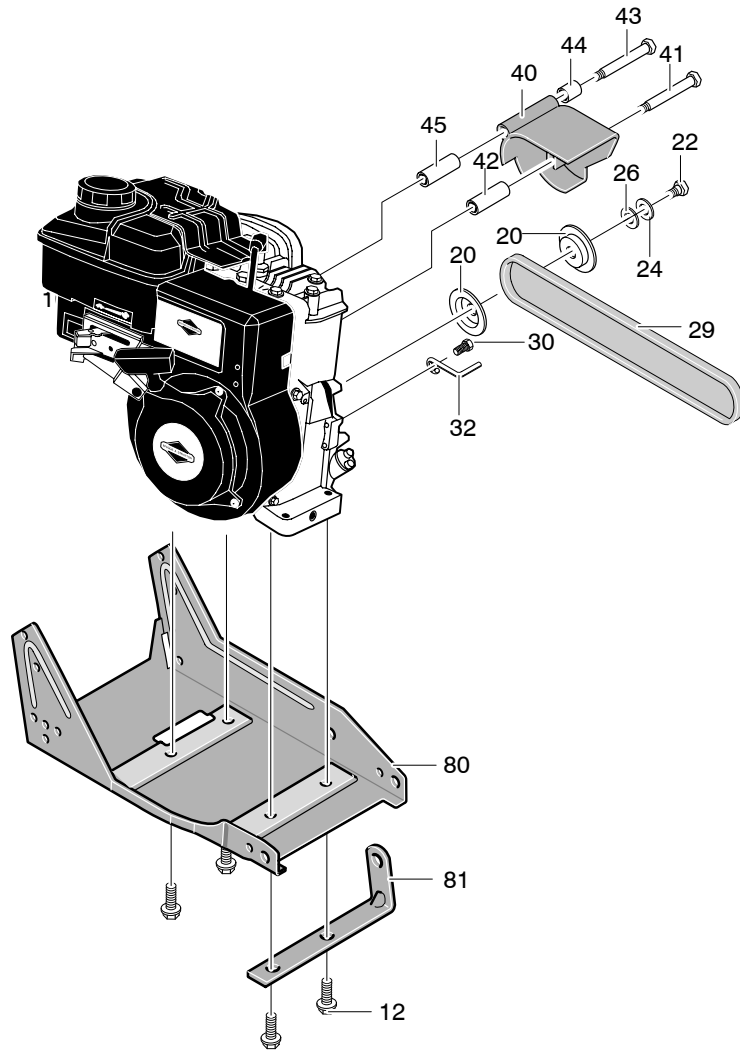

MODEL LE389

FACTORY NO. EH4000x37NA ENGINE MOUNT ASSEMBLY

Key No.	Part No.	Description	Key No.	Part No.	Description
10	-----	Engine	40	601 00 22 04	Cover, Engine Pulley
12	601 00 08 35	Screw, 3/8-16x1.00	41	601 00 00 80	Screw, 5/16-24x3.00
20	601 00 22 03	Pulley, Half	42	601 00 22 05	Spacer, Sleeve
22	601 00 13 27	Screw, 5/16-24x1.00	43	601 00 22 06	Screw, 5/16-24x3.75
24	601 00 00 23	Washer	44	601 00 22 07	Spacer
26	601 00 05 47	Flatwasher	45	601 00 22 05	Spacer, Sleeve
29	601 00 05 09	Belt, V4L 32.60LG	80	601 00 22 08	Frame, Assy. Edger
30	601 00 14 33	Screw and Washer Assy	81	601 00 22 09	Strap
32	601 00 05 80	Guide, Belt	--	MS-3616MA	Manual, Owner's

MODEL LE389

FACTORY NO. EH4000x37NA WHEEL ASSEMBLY

Key No.	Part No.	Description	Key No.	Part No.	Description
650	601 00 22 49	Tire & Rim	667	601 00 22 50	Bolt, SHH 3/8-16
651	601 00 08 67	Nut, 5/16-18	668	601 00 22 51	Spacer & Washer
653	601 00 00 86	Screw, 5/16-18x4.50	669	601 00 05 42	Nut, 3/8-16
654	601 00 00 19	Flatwasher	670	601 00 01 09	Flatwasher
655	601 00 05 87	Spacer, Sleeve	680	601 00 00 25	Cotter Pin

Key No.	Part No.	Description	Key No.	Part No.	Description
150	601 00 22 33	Front Wheel Arm	157	601 00 20 40	Knob, Rectangle
151	601 00 22 34	Rod, Front Mount Curb	158	601 00 00 94	Flatwasher
152	601 00 22 35	Pushnut, Washer	159	601 00 22 41	Nut
153	601 00 22 36	Plastic Washer	160	601 00 22 27	Screw, 5/16-18x.63
154	601 00 22 37	Spacer, Height Adjust	161	601 00 22 42	Plate, Height Adjust
155	601 00 22 38	Pin, Spring	163	601 00 22 43	Knob, Molded
156	601 00 22 39	Lever, Height Adjust	164	601 00 08 67	Nut, 5/16-18

Key No.	Part No.	Description
321	601 00 21 97	Quill Assembly
322	601 00 22 44	Lever, Index
323	601 00 22 45	Spring, Torsion
325	601 00 22 59	Nut, 5/16-18
329	601 00 00 94	Flatwasher
330	601 00 22 46	Blade, Edger
331	601 00 05 52	Nut, 1/2-20