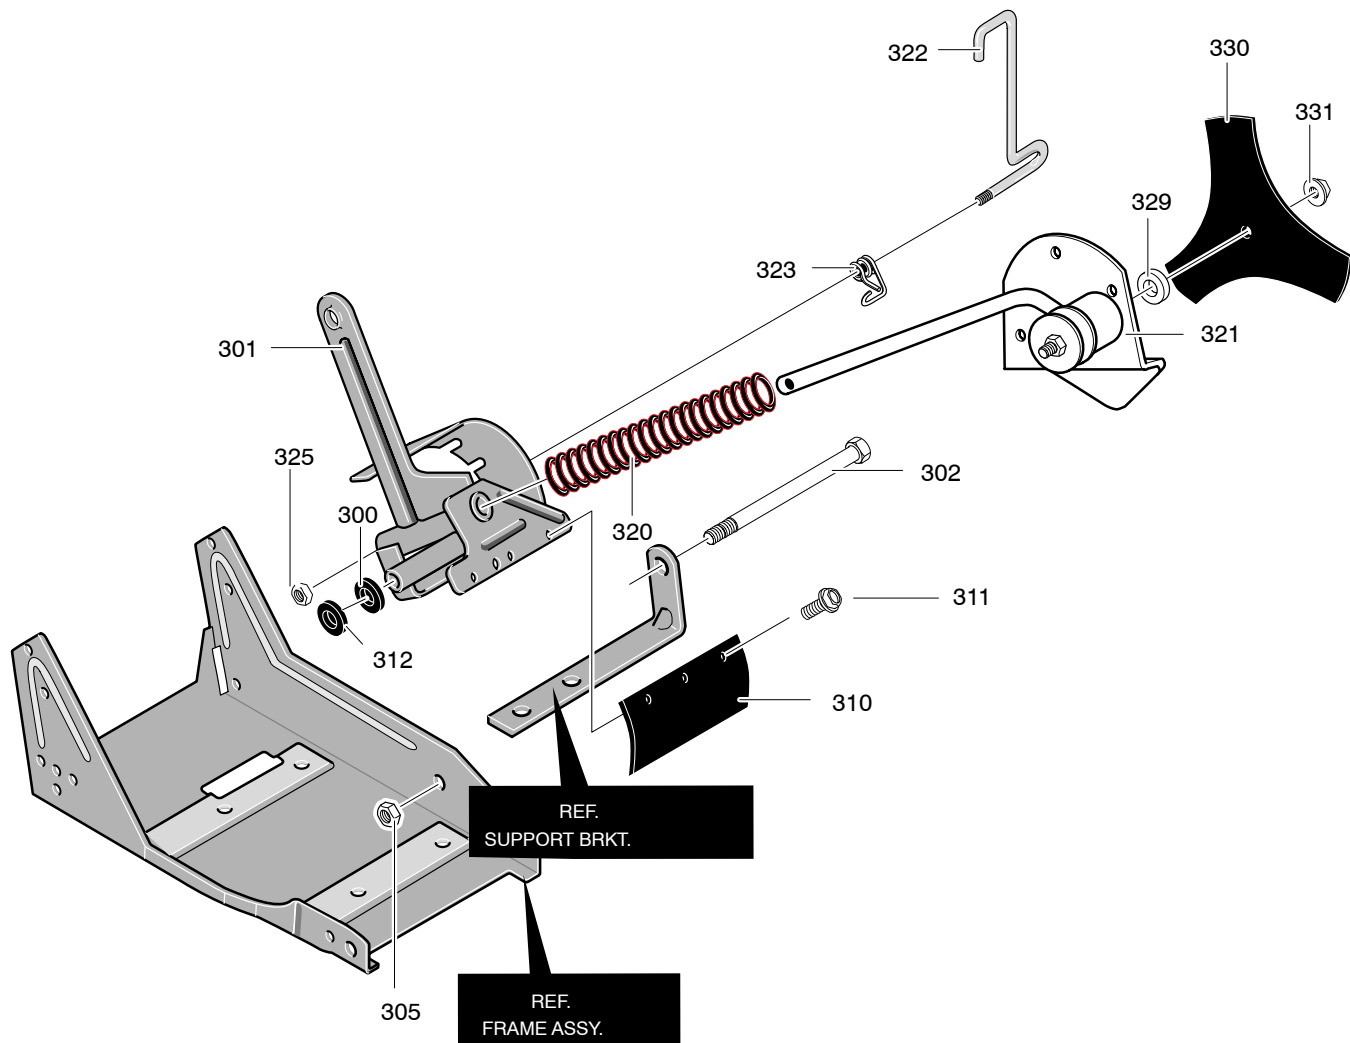

Key No.	Part No.	Description	Key No.	Part No.	Description
150	601 00 22 33	Front Wheel Arm	157	601 00 20 40	Knob, Rectangle
151	601 00 22 34	Rod, Front Mount Curb	158	601 00 00 94	Flatwasher
152	601 00 22 35	Pushnut, Washer	159	601 00 22 41	Nut
153	601 00 22 36	Plastic Washer	160	601 00 22 27	Screw, 5/16-18x.63
154	601 00 22 37	Spacer, Height Adjust	161	601 00 22 42	Plate, Height Adjust
155	601 00 22 38	Pin, Spring	163	601 00 22 43	Knob, Molded
156	601 00 22 39	Lever, Height Adjust	164	601 00 08 67	Nut, 5/16-18

MODEL LE389

FACTORY NO. EH4000x37NA CURB-HOP ASSEMBLY

Key No.	Part No.	Description
170	601 00 06 47	Bracket, Curb Hop Mnt
171	601 00 00 73	Screw, 5/16-18x.75
172	601 00 00 59	Nut, 5/16-18
180	601 00 19 70	Bolt, 5/16-18x2.00
181	601 00 06 55	Clevis

Key No.	Part No.	Description
182	601 00 19 71	Spacer, Sleeve
183	601 00 00 19	Flatwasher
184	601 00 06 84	Knob, Wing 5/16-18
186	601 00 19 72	Rod, Wheel Support

MODEL LE389

FACTORY NO. EH4000x37NA EDGER BLADE ASSEMBLY

Key No.	Part No.	Description
321	601 00 21 97	Quill Assembly
322	601 00 22 44	Lever, Index
323	601 00 22 45	Spring, Torsion
325	601 00 22 59	Nut, 5/16-18
329	601 00 00 94	Flatwasher
330	601 00 22 46	Blade, Edger
331	601 00 05 52	Nut, 1/2-20