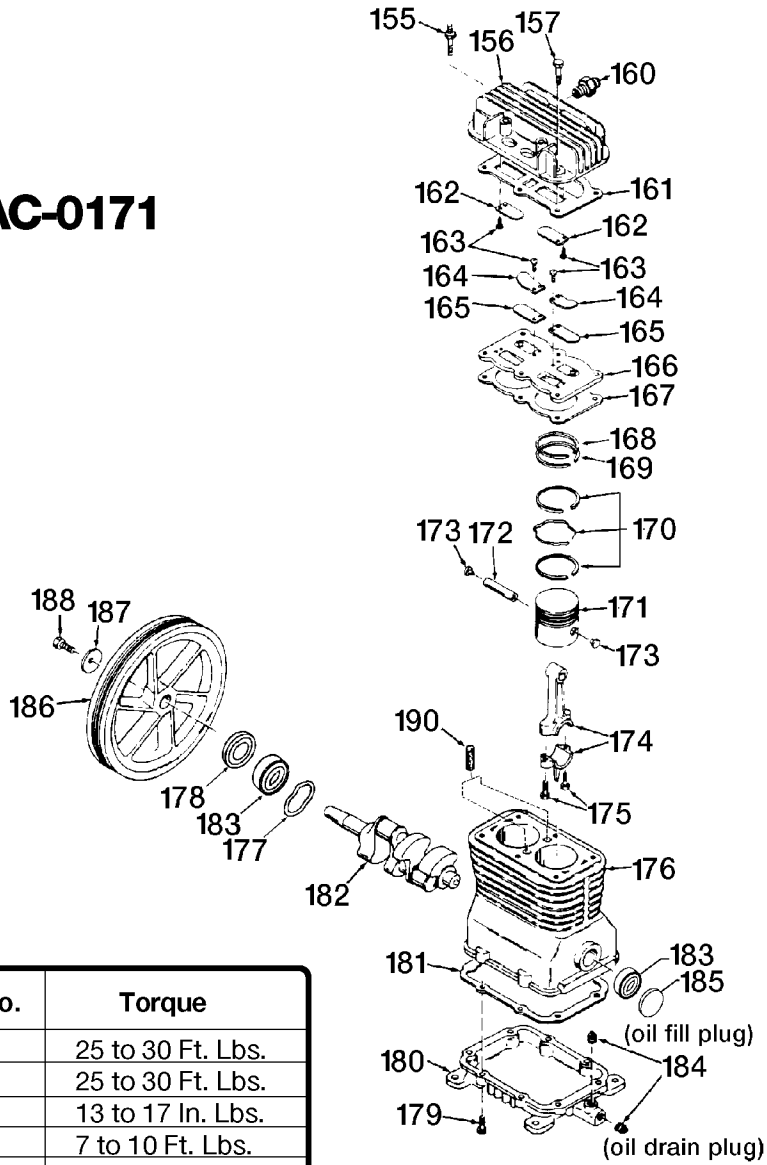

# AC-0171

Key No.	Torque
155	25 to 30 Ft. Lbs.
157	25 to 30 Ft. Lbs.
163	13 to 17 In. Lbs.
175	7 to 10 Ft. Lbs.
179	9 to 12 Ft. Lbs.
188	15 to 20 Ft. Lbs.

### Parts List for L560V Type 3

Item Number	Part Number	Description	Qty Required
1	SSF-953-ZN	SCREW #10X.625 HHW S	4
2	000000-00	No Longer Available	1
3	SSF-8113-ZN	NUT .375-16X.563 HEX	1
4	000000-00	No Longer Available	1
5	CAC-362-1	CLOSURE BELTGUARD	1
6	SSP-9401	CONNECTOR BODY STRAI	1
7	SSP-7812	ASSY NUT SLEEVE 1/2	2
8	SS-8553	CONNECTOR BODY	1
9	SSP-7811	ASSY NUT SLEEVE 1/4	1
10	C-BT-224	BELT 6J 47.3 EFF	1
11	SS-391	SCREW .250-20 .625 S	1
12	000000-00	No Longer Available	1
13	SUDL-65	KEY MOTOR SHAFT	1
14	CAC-4205	CORD MOTOR SJT 14G	1
15	Z-MO-3022-1	MOTOR 2 POLE 240V O/	1
16	CAC-1331	TUBE PRESSURE RELEAS	1
17	SSF-928	SCREW .313-18X.875 H	4
19	000000-00	No Longer Available	1
20	SS-3222-CD	PLUG PIPE	1
21	CAC-95	MANIFOLD	1
22	TIA-4150	VALVE SAFETY 150 .25	1
23	A18885	GAUGE	1
24	39124607	SCREW .250-20X.625 H	3
26	000000-00	No Longer Available	4
27	N000323	VALVE GLOBE 200 PSI	1
29	SSF-8150	NUT .312-18 UNC HEX	1
34	N286039	DRAIN VALVE	1