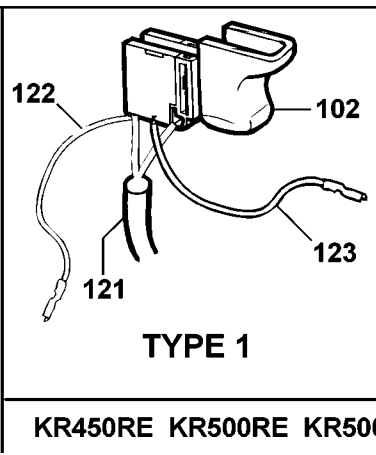

KR400
KR450
KR500
KR531
CD200

KR510XC
KR450RE
KR500RE
KR500CRE
KR510RE

KR502
KR532

KR510XC
KR500CRE

800

KR450RE KR500RE KR500CRE KR510RE KR510XC ©

Parts List for KR532-AR Type 1

Item Number	Part Number	Description	Qty Required
101	000000-00	No Longer Available	1
102	375157-01	SWITCH	1
103	000000-00	No Longer Available	1
104	000000-00	No Longer Available	1
105	000000-00	No Longer Available	1
106	000000-00	No Longer Available	4
107	185851-03	SPINDLE	1
108	821986-00	SPRING	1
109	5103541-00	SCREW	11
110	747634-00	SPRING,BRUSH	2
111	832998-06	BRUSH	1
112	000000-00	No Longer Available	1
113	375147-05	CLAMSELL SET	1
114	375148-06	BRAND LABEL	1
115	000000-00	No Longer Available	1
116	375164-02	ACTUATOR	1
117	186452-00	THRUST PLATE	1
120	330033-23	CHUCK	1
121	573379-06	CORDSET	1
122	000000-00	No Longer Available	1
123	000000-00	No Longer Available	1
124	770236-00	PROTECTOR,CORD	1
125	807285-08	CAPACITOR	1
128	805434	SCREW, SPECIAL	1
129	330034-07	CHUCK KEY	1
800	870889-02	GREASE	1