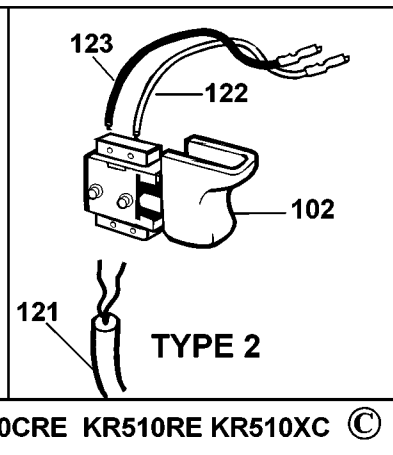

KR400
KR450
KR500
KR531
CD200

KR510XC
KR450RE
KR500RE
KR500CRE
KR510RE

KR502
KR532

KR510XC
KR500CRE

800

KR450RE KR500RE KR500CRE KR510RE KR510XC ©

Parts List for KR532-AR Type 1

Item Number	Part Number	Description	Qty Required
101	000000-00	No Longer Available	1
102	375157-01	SWITCH	1
103	000000-00	No Longer Available	1
104	000000-00	No Longer Available	1
105	000000-00	No Longer Available	1
106	000000-00	No Longer Available	4
107	185851-03	SPINDLE	1
108	821986-00	SPRING	1
109	5103541-00	SCREW	11
110	747634-00	SPRING,BRUSH	2
111	832998-06	BRUSH	1
112	000000-00	No Longer Available	1
113	375147-05	CLAMSELL SET	1
114	375148-06	BRAND LABEL	1
115	000000-00	No Longer Available	1
116	375164-02	ACTUATOR	1
117	186452-00	THRUST PLATE	1
120	330033-23	CHUCK	1
121	573379-06	CORDSET	1
122	000000-00	No Longer Available	1
123	000000-00	No Longer Available	1
124	770236-00	PROTECTOR,CORD	1
125	807285-08	CAPACITOR	1
128	805434	SCREW, SPECIAL	1
129	330034-07	CHUCK KEY	1
800	870889-02	GREASE	1