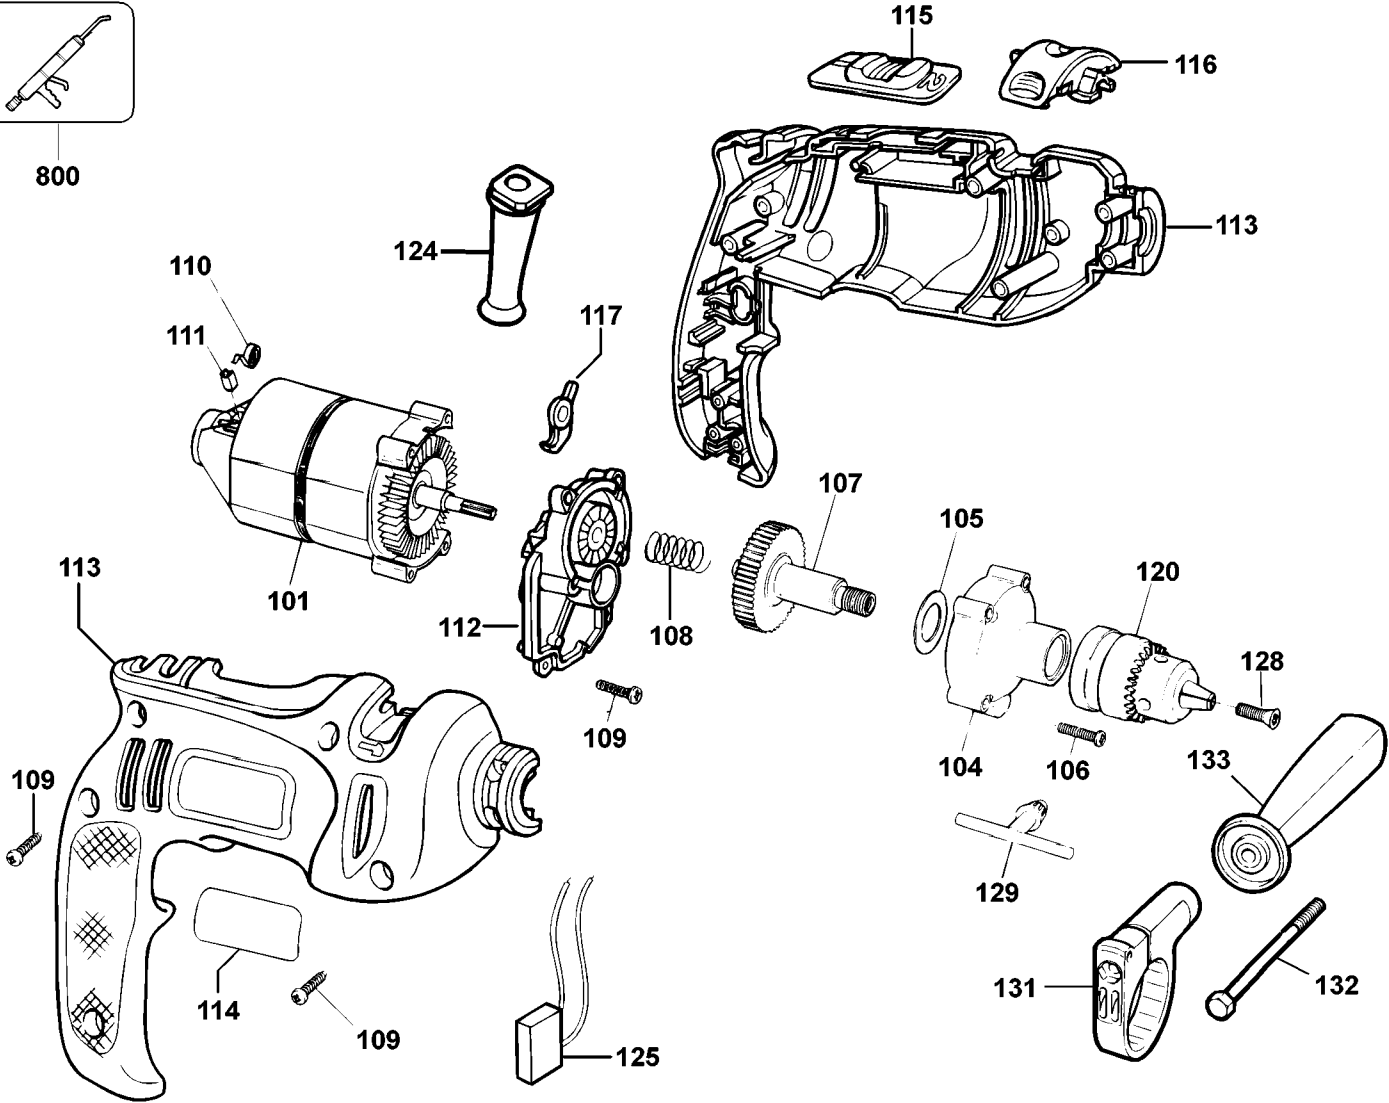

KR400  
KR450  
KR500  
KR531  
CD200

KR510XC  
KR450RE  
KR500RE  
KR500CRE  
KR510RE

KR502  
KR532

KR510XC  
KR500CRE

800

KR450RE KR500RE KR500CRE KR510RE KR510XC ©

## Parts List for KR532-AR Type 1

Item Number	Part Number	Description	Qty Required
101	000000-00	No Longer Available	1
102	375157-01	SWITCH	1
103	000000-00	No Longer Available	1
104	000000-00	No Longer Available	1
105	000000-00	No Longer Available	1
106	000000-00	No Longer Available	4
107	185851-03	SPINDLE	1
108	821986-00	SPRING	1
109	5103541-00	SCREW	11
110	747634-00	SPRING,BRUSH	2
111	832998-06	BRUSH	1
112	000000-00	No Longer Available	1
113	375147-05	CLAMSELL SET	1
114	375148-06	BRAND LABEL	1
115	000000-00	No Longer Available	1
116	375164-02	ACTUATOR	1
117	186452-00	THRUST PLATE	1
120	330033-23	CHUCK	1
121	573379-06	CORDSET	1
122	000000-00	No Longer Available	1
123	000000-00	No Longer Available	1
124	770236-00	PROTECTOR,CORD	1
125	807285-08	CAPACITOR	1
128	805434	SCREW, SPECIAL	1
129	330034-07	CHUCK KEY	1
800	870889-02	GREASE	1