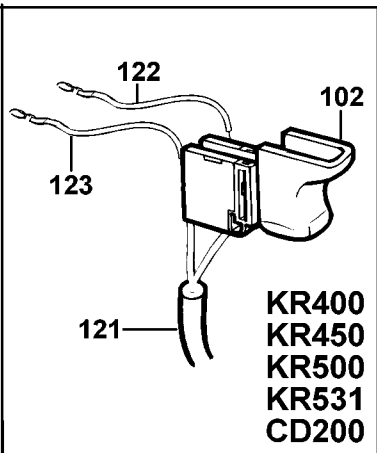

KR400
KR450
KR500
KR531
CD200

KR510XC
KR450RE
KR500RE
KR500CRE
KR510RE

KR502
KR532

KR510XC
KR500CRE

800

KR450RE KR500RE KR500CRE KR510RE KR510XC ©

Parts List for KR532-AR Type 1

Item Number	Part Number	Description	Qty Required
101	000000-00	No Longer Available	1
102	375157-01	SWITCH	1
103	000000-00	No Longer Available	1
104	000000-00	No Longer Available	1
105	000000-00	No Longer Available	1
106	000000-00	No Longer Available	4
107	185851-03	SPINDLE	1
108	821986-00	SPRING	1
109	5103541-00	SCREW	11
110	747634-00	SPRING,BRUSH	2
111	832998-06	BRUSH	1
112	000000-00	No Longer Available	1
113	375147-05	CLAMSELL SET	1
114	375148-06	BRAND LABEL	1
115	000000-00	No Longer Available	1
116	375164-02	ACTUATOR	1
117	186452-00	THRUST PLATE	1
120	330033-23	CHUCK	1
121	573379-06	CORDSET	1
122	000000-00	No Longer Available	1
123	000000-00	No Longer Available	1
124	770236-00	PROTECTOR,CORD	1
125	807285-08	CAPACITOR	1
128	805434	SCREW, SPECIAL	1
129	330034-07	CHUCK KEY	1
800	870889-02	GREASE	1