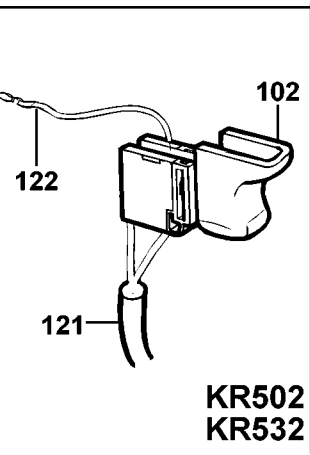

KR400
KR450
KR500
KR531
CD200

KR510XC
KR450RE
KR500RE
KR500CRE
KR510RE

KR502
KR532

KR510XC
KR500CRE

800

KR450RE KR500RE KR500CRE KR510RE KR510XC ©

Parts List for KR532-AR Type 1

Item Number	Part Number	Description	Qty Required
101	000000-00	No Longer Available	1
102	375157-01	SWITCH	1
103	000000-00	No Longer Available	1
104	000000-00	No Longer Available	1
105	000000-00	No Longer Available	1
106	000000-00	No Longer Available	4
107	185851-03	SPINDLE	1
108	821986-00	SPRING	1
109	5103541-00	SCREW	11
110	747634-00	SPRING,BRUSH	2
111	832998-06	BRUSH	1
112	000000-00	No Longer Available	1
113	375147-05	CLAMSELL SET	1
114	375148-06	BRAND LABEL	1
115	000000-00	No Longer Available	1
116	375164-02	ACTUATOR	1
117	186452-00	THRUST PLATE	1
120	330033-23	CHUCK	1
121	573379-06	CORDSET	1
122	000000-00	No Longer Available	1
123	000000-00	No Longer Available	1
124	770236-00	PROTECTOR,CORD	1
125	807285-08	CAPACITOR	1
128	805434	SCREW, SPECIAL	1
129	330034-07	CHUCK KEY	1
800	870889-02	GREASE	1