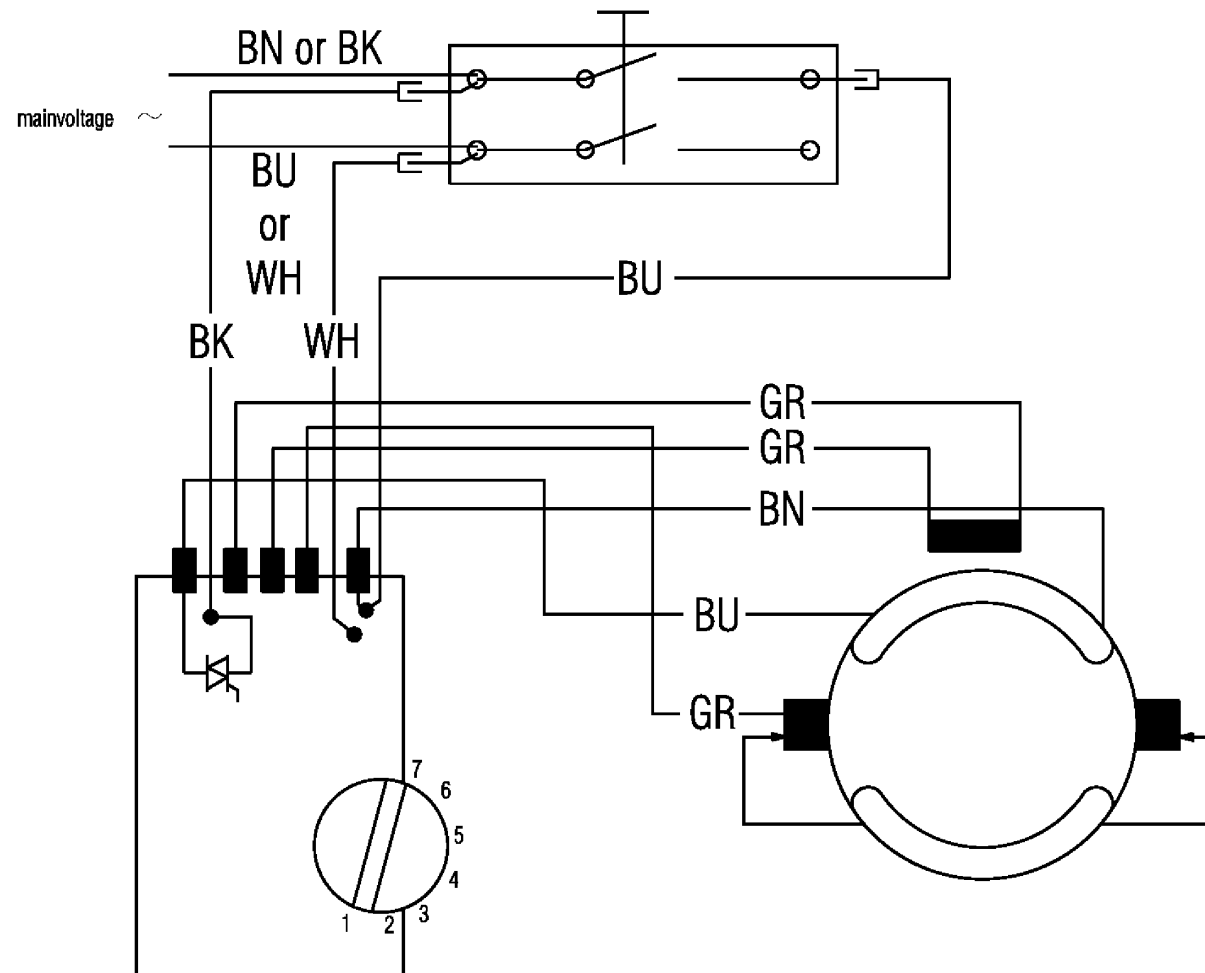

Position	Amount	Type number	Description
1	1	339127370	Clamping band
2	1	341111650	Thumbscrew
3	1	343370540	Clamping piece
4	1	341514450	Depth stop
5	1	341101740	Square nut
6	1	141130650	Hexagonal lock nut
7	1	314000740	Handle
8	6	141117980	Cap screw
9	1	338115880	Warning label
10	1	343379740	Cover
11	1	344094680	O-ring 56 X 3
12	1	343379780	Cover
13	1	344070800	Filter (felt)
14	12	141121610	Fillister head screw
15	1	343390240	Handle
16	1	338117880	Sticker
17	14	341702720	Screw 4x18
18	1	338115570	Indication lable
19	1	343369870	Switch trigger
20	1	343407550	Switch
21	1	343379760	Handle cover
22	1	341004790	Threaded bushing
23	1	341514460	Cylindrical pin 5x30
24	1	343369890	Clamping wheel
25	1	344094580	Sealing lip
26	1	343390330	Sleeve
27	1	316035980	Sliding sleeve cpl.
30	1	342002320	Pressure spring
31	2	339127390	Holder
32	1	343373960	Retaining ring
33	1	342021870	Conical spring
34	1	339127410	Plate guide
35	1	316037400	Housing cpl.
36	1	339210760	Sealing ring
37	1	344096950	Gasket
38	1	341004810	Toothed sleeve
39	2	339127420	Washer 41X48X1,8
40	1	143195050	O-ring 5 X 1,2
41	2	341514480	Roller 8x20
42	1	341603390	Spindle cpl.
43	1	342021530	Circlip 43FL

88	1	340011920	Gear wheel
89	1	341054590	Friction bearing
90	1	344096940	Rubber bushing
91	1	344094720	Gasket
92	2	343370620	Cover
93	1	316037370	Intermediate flange cpl.
94	1	316037390	Control lever cpl.
95	1	343080770	Electronic unit 120V
96	1	343379770	Baffle
97	1	311010320	Field coil 120 V
98	2	342002370	Brush spring
99	2	341703860	Screw 4x18
100	1	316037460	2 part cap
101	1	330001640	Fan cpl.
102	1	141121590	Phillister head screw
103	1	338045220	Rating plate
104	1	343370580	Cable clip
105	2	338118540	Metabo label
106	1	343379730	Motor housing
107	1	343390340	Supporting plate
108	1	344100950	Cable sleeve
109	1	344495520	Cable with plug
111	1	316037590	Maintenance kit 120 V
112	1	314000750	Handle cpl.
880	1	344131080	Grease Bit THERMOPLEX
1001	1	338504270	Diagram